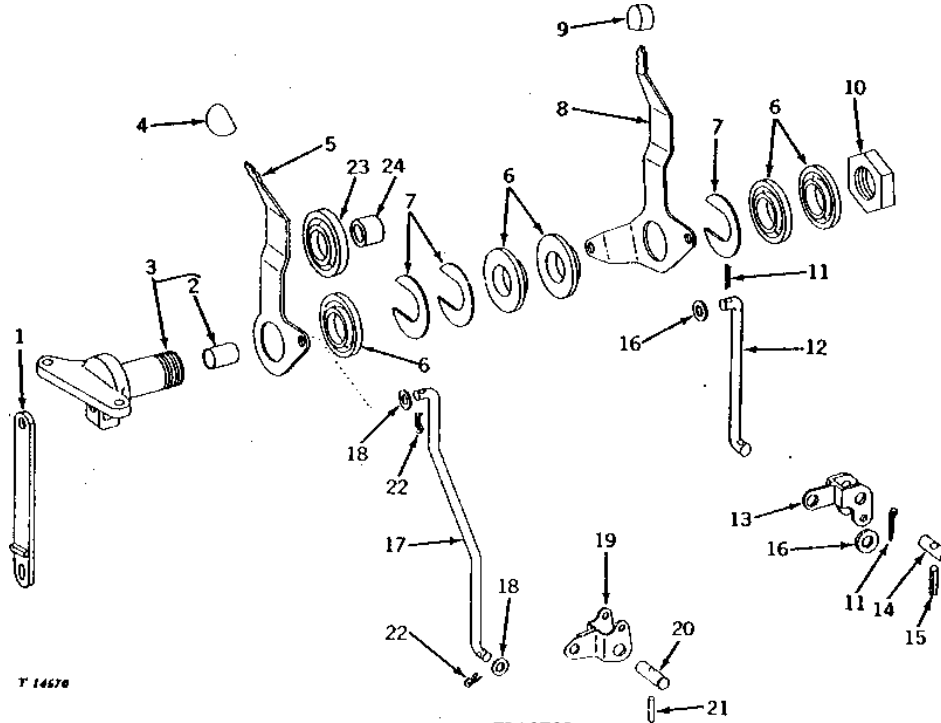

MEMORANDA

2E25

HYDRAULICS

REMOTE CONTROL LEVERS (SINGLE AND DUAL)

T14570 -UN-01JAN94

KEY	PART NO.	PART NAME	QTY	TRACTOR SERIAL NO.	REMARKS
1	AT17582	STRAP	1	-042000	(A) (C) (D) (SUB FOR AT12622) (NO LONGER AVAILABLE)
	AT17582	STRAP	1		(B) (SUB FOR AT12622) (NO LONGER AVAILABLE)
2	T13554	BUSHING	1		(A) (C) (D)
3	AT12621	BRACKET	1		(A) (C) (D) (MARKED T13599) (NO LONGER AVAILABLE)
4	R28164	KNOB	1		(E)
5	T14078	LEVER	1		(A) (C) (NO LONGER AVAILABLE)
	T14868	LEVER	1		(B) (NO LONGER AVAILABLE)
6	T14044	WASHER	3		(B)
	T15489	WASHER	2		(B) (NO LONGER AVAILABLE)
7	T14046	WASHER	4		(B) 1.52 MM (.06") (NO LONGER AVAILABLE)
	T15490	WASHER	2		(B) 0.91 MM (.036")
8	T17729	LEVER	1		(A) (C) (F) (SUB FOR T14077)
	T17728	LEVER	1		(B) (F) (SUB FOR T16272) (NO LONGER AVAILABLE)
9	R27829	KNOB	1		(F)
10	T14045	NUT	1		
11	11M7081	COTTER PIN	3		2.500 X 20 MM
12	T15636	ROD	1		(F) (NO LONGER AVAILABLE)
13	AT12855	ARM	1		(F) (NO LONGER AVAILABLE)
14	T14069	PIN	1		(F)
15	34H247	SPRING PIN	1		1/8" X 3/4"
16	24M7096	WASHER	2		10.500 X 18 X 1.600 MM
17	T14076	ROD	1		(E) (NO LONGER AVAILABLE)
18	24M7096	WASHER	2		10.500 X 18 X 1.600 MM
19	AT12855	ARM	1		(E) (NO LONGER AVAILABLE)
20	T14069	PIN	1		(E)
21	34H247	SPRING PIN	1		1/8" X 3/4"
22	11M7081	COTTER PIN	3		2.500 X 20 MM
23	T14044	WASHER	1		(A) (C)
24	T19565	BUSHING	1		(A) (C) (NO LONGER AVAILABLE)