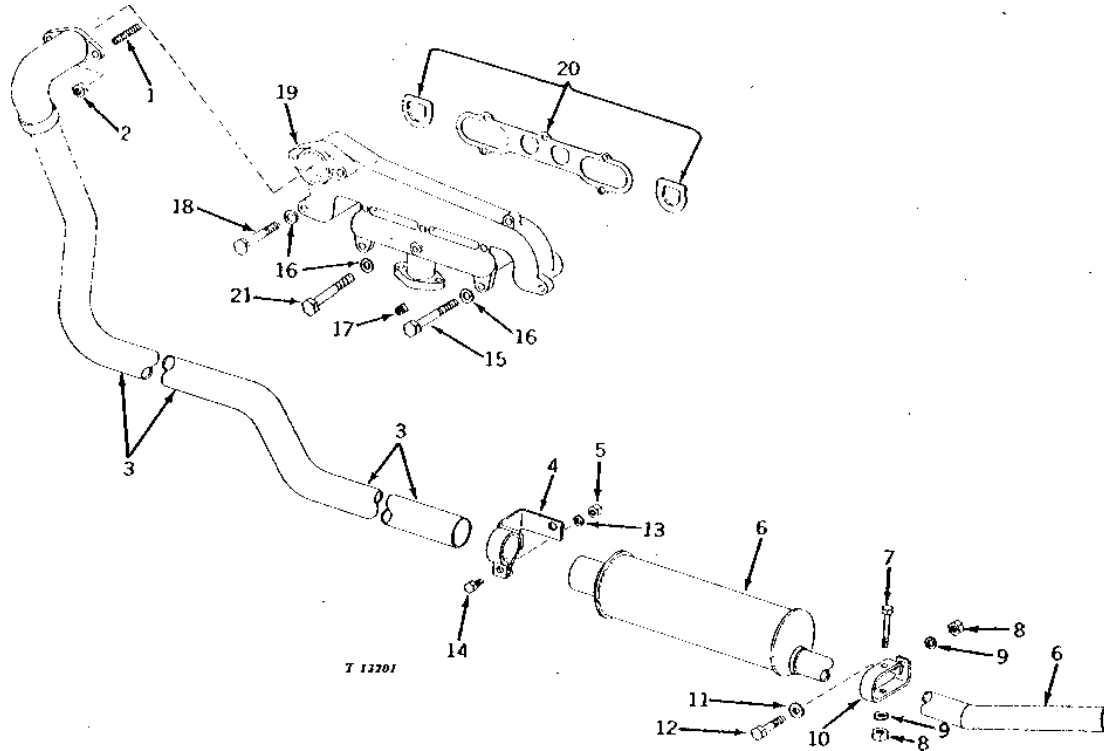

1C23

FUEL AND AIR

REAR EXHAUST SYSTEM (GASOLINE AND LP-GAS) (ROW-CROP AND ROW-CROP UTILITY)

T13201 -UN-01JAN94

KEY	PART NO.	PART NAME	QTY	TRACTOR SERIAL NO.	REMARKS
1	M1202T	STUD	2	7/16" X 1-7/8"	
2	L852T	NUT	2		
3	AT14163	EXHAUST PIPE	1	(NO LONGER AVAILABLE)	
4	AT14164	CLAMP	1	(NO LONGER AVAILABLE)	
5	14H785	NUT	1	5/16"	
6	AT14167	MUFFLER	1		
7	19H1733	CAP SCREW	1	3/8" X 2-1/2"	
8	14H1076	NUT	2	3/8"	
9	12H304	LOCK WASHER	2	3/8"	
10	T15936	CLAMP	1	(NO LONGER AVAILABLE)	
11	24H1309	WASHER	1	13/32" X 1-1/16" X 0.120"	
12	19H1765	CAP SCREW	1	3/8" X 1-3/4"	
13	12H303	LOCK WASHER	1	5/16"	
14	19H2127	CAP SCREW	1	5/16" X 7/8"	
15	19H2228	CAP SCREW	2	3/8" X 4"	
16	24M7106	WASHER	7	10 X 18 X 2.500 MM	
17	15H638	PIPE PLUG	1	1/8"	
18	19H1912	CAP SCREW	4	3/8" X 3-1/2"	
19	T24906	MANIFOLD	1	(GASOLINE) (SUB FOR T12594) (NO LONGER AVAILABLE)	
	T12595	MANIFOLD	1	(LP-GAS) (NO LONGER AVAILABLE)	
20	RE38560	GASKET KIT	1	MANIFOLD, (SUB FOR AT12699)	
21	19H1854	CAP SCREW	1	3/8" X 3-3/4"