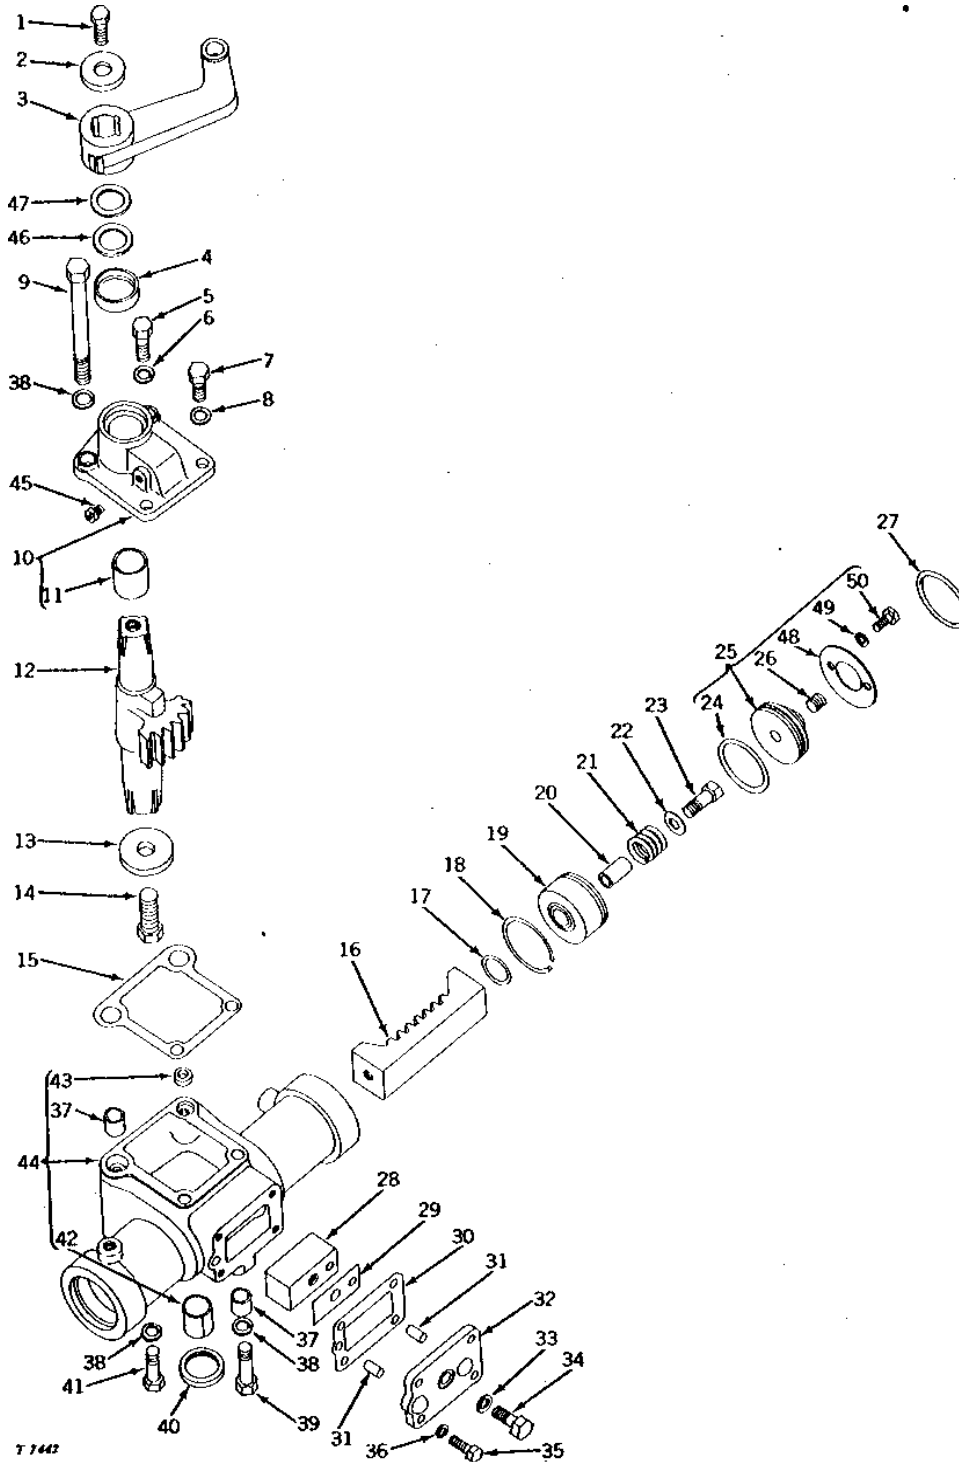

2C21

STEERING AND BRAKES

POWER STEERING MOTOR ASSEMBLY (ROW-CROP UTILITY AND HI-CROP)

T7442 -UN-01JAN94

T 7442

2C22

STEERING AND BRAKES

POWER STEERING MOTOR ASSEMBLY - CONTINUED (ROW-CROP UTILITY AND HI-CROP)

KEY	PART NO.	PART NAME	QTY	TRACTOR SERIAL NO.	REMARKS
1	19H1756	CAP SCREW	1		5/8" X 1-1/2"
2	M1006T	WASHER	1		(NO LONGER AVAILABLE)
3	T18064	LEVER	1		(SUB FOR T12376) (NO LONGER AVAILABLE)
4	AT11665	SEAL	1		(SUB H2586B)
5	19H1721	CAP SCREW	1		1/2" X 1-1/2"
6	12H301	LOCK WASHER	1		1/2"
7	19H1815	CAP SCREW	2		1/2" X 1-1/4"
8	F2846R	WASHER	2		
9	19H2331	CAP SCREW	1		5/8" X 7"
10	AT11776	QUILL	1		(MARKED T12218)
11	T15998	BUSHING	1		(SUB FOR T12217)
12	T12432	SPINDLE	1		(NO LONGER AVAILABLE)
13	F3607R	WASHER	1		
14	19H1768	CAP SCREW	1		3/4" X 2"
15	T12577	GASKET	1		
16	T18400	RACK	1		(NO LONGER AVAILABLE) (SUB FOR T13039)
17	R1225R	O-RING	2	-029000	
18	T12639	PISTON RING	2	-029000	
	T18404	RING	2	029001-	
19	T12593	PISTON	2	-029000	(NO LONGER AVAILABLE)
	T18399	PISTON	2	029001-	(NO LONGER AVAILABLE)
20	T12587	BUSHING	2	-029000	(NO LONGER AVAILABLE)
	T18397	SPACER	2	029001-	(SUB M43318)
21	T12586	SPRING	2	-029000	(NO LONGER AVAILABLE)
22	24H1162	WASHER	2		17/32" X 1-1/4" X 0.060"
23	T12637	SCREW	2	-029000	
	19H1815	CAP SCREW	2	029001-	1/2" X 1-1/4"
24	T12582	O-RING	2		
25	AT16559	COVER	2		(SUB FOR AT12911) (NO LONGER AVAILABLE)
26	15H275	PIPE PLUG	1		1/4"
27	T12585	SNAP RING	2		
28	T12578	GUIDE	1		(NO LONGER AVAILABLE)
29	T12579	SHIM	AR		0.25MM (.010")
	T12522	SHIM	AR		0.13MM (.005")
30	T12581	GASKET	1		
31	R1612R	DOWEL PIN	2		
32	T12580	COVER	1		(NO LONGER AVAILABLE)
33	F2846R	WASHER	1		
34	19H1815	CAP SCREW	1		1/2" X 1-1/4"
35	19H2552	CAP SCREW	4		3/8" X 1-1/8"
36	12H304	LOCK WASHER	4		3/8"
37	T12100	BUSHING	1		(NO LONGER AVAILABLE)
38	12H294	LOCK WASHER	3		5/8"
39	19H2592	CAP SCREW	1		5/8" X 2-1/8"
40	AT11927	SEAL	1		
41	19H2592	CAP SCREW	1		5/8" X 2-1/8"
42	T12704	BUSHING	1		(SUB FOR T12117)
43	T12099	BUSHING	1		(SMALL) (NO LONGER AVAILABLE)
44	AT16563	HOUSING	1	-029000	(ALSO ORDER AT25808 AND AT16559) (SUB FOR AT11679) (NO LONGER AVAILABLE)
	AT16561	HOUSING	1	029001-	(MARKED T18395) (NO LONGER AVAILABLE)
45	T11371	UNION FITTING	1		
46	D1821R	WASHER	2		
47	T15285	SHIM	4		
48	T18389	STOP	2	027399-	(ORDER AT16559) (NO LONGER AVAILABLE)
49	12H302	LOCK WASHER	4	027399-	1/4"
50	19H1919	CAP SCREW	2	027399-	1/4" X 5/8"
	19H1948	CAP SCREW	2	027399-	1/4" X 3/4"