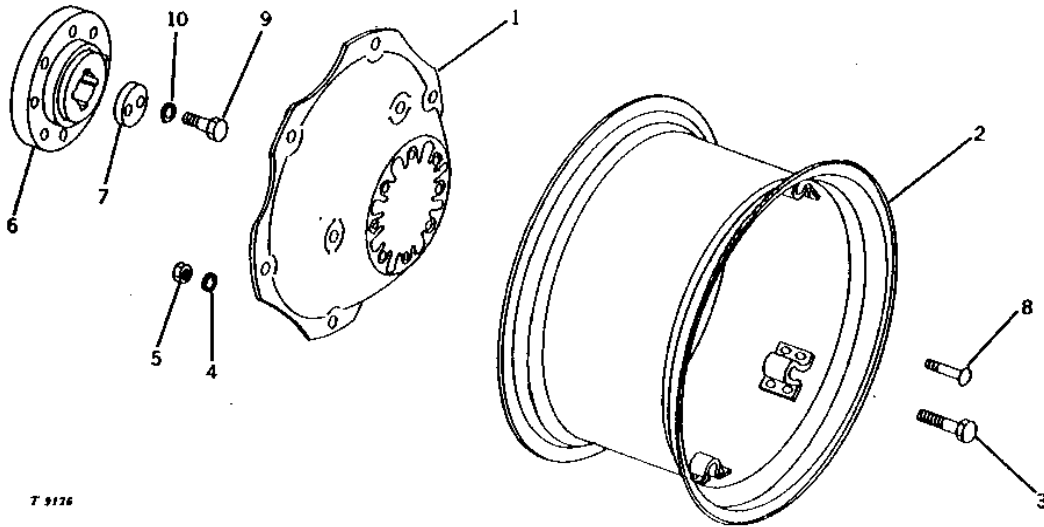

2H20

WHEELS, FRONT AXLES, SHEET METAL

T9126 -UN-01JAN94

LOW PROFILE REAR WHEEL (ROW-CROP UTILITY)

KEY	PART NO.	PART NAME	QTY	TRACTOR SERIAL NO.	REMARKS
1	T19638	WHEEL CENTER	1	(24" RIM)	
2	AT20519	RIM	1	(14.9 - 24" TIRES)	
	AT20521	RIM	1	(16.9 - 24" TIRES)	
3	19H1863	CAP SCREW	6	5/8" X 3"	
4	12H294	LOCK WASHER	6	5/8"	
5	14H1039	NUT	6	5/8"	
6	T19241	HUB	1	(NO LONGER AVAILABLE)	
7	T12584	RETAINER	1	(NO LONGER AVAILABLE)	
8	JD16	WHEEL BOLT	8		
9	19H2706	CAP SCREW	2	5/8" X 2", HS, SAE 8	
10	12H294	LOCK WASHER	2	5/8"