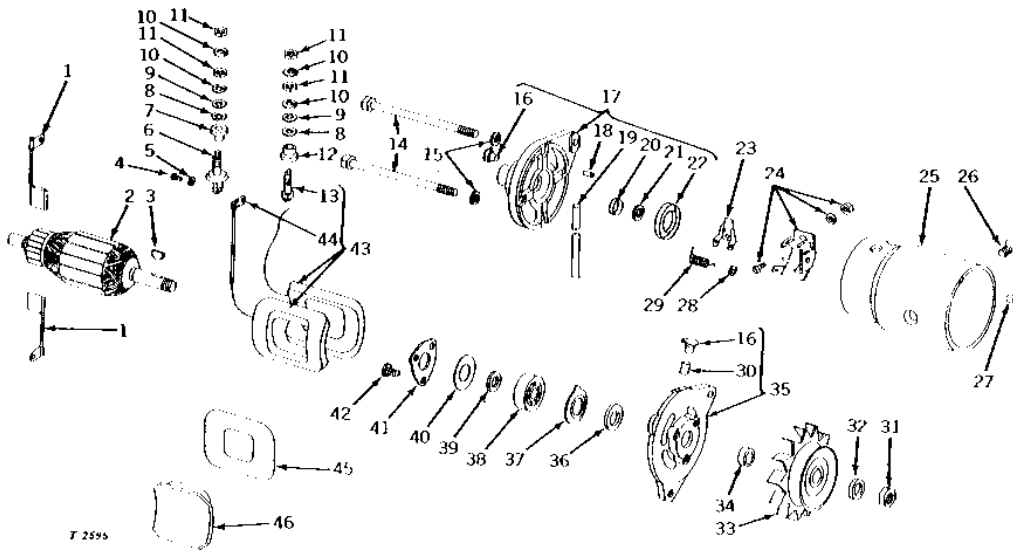

1H5

ELECTRICAL

T2595 -UN-01JAN94

GENERATOR ASSEMBLY
(DELCO-REMY NO. 1100399)

1H6

ELECTRICAL

**GENERATOR ASSEMBLY - CONTINUED
(DELCO-REMY NO. 1100399)**

KEY	PART NO.	PART NAME	QTY	TRACTOR SERIAL NO.	REMARKS
1	AR11074	BRUSH	2		
2	AR11099	ARMATURE	1		
3	26H72	SHAFT KEY	1	1/8" X 5/8"	
4	21H1114	SCREW	2	0.138" X 1/4"	
5	12H314	LOCK WASHER	2	0.138"	
6	T11656	STUD	1	(SUB FOR R11162)	
7	R11113	WASHER	1		
8	R11098	WASHER	2	(NO LONGER AVAILABLE)	
9	24H1287	WASHER	2	9/32" X 5/8" X 0.065", (SUB FOR A3031R)	
10	12H316	LOCK WASHER	4	0.216", (SUB FOR A3011R)	
11	14H608	NUT	4	0.216"	
12	AR40436	STUD	1	(SUB FOR T11650 OR 1858749)	
13	AR40436	STUD	1	(SUB FOR R11163, R11042 OR 1858749)	
14	R11158	BOLT	2	(NO LONGER AVAILABLE)	
15	12H303	LOCK WASHER	2	5/16"	
16	T11653	OIL CUP	2	(SUB FOR AT12050) (NO LONGER AVAILABLE)	
17	AT14103	FRAME	1		
18	R11086	DOWEL PIN	1		
19	R11201	WICK	1		
20	R11165	CAP	1	(NO LONGER AVAILABLE)	
21	R11164	WASHER	1	(NO LONGER AVAILABLE)	
22	R11202	RETAINER	1	(NO LONGER AVAILABLE)	
23	T11649	ARM	2		
24	AR40217	HOLDER	1	(SUB FOR AR11068)	
	AR11100	HOLDER	1	(NO LONGER AVAILABLE)	
25	.....	HOUSING	1	(ORDER TY1440)	
26	21H1280	SCREW	2	3/8" X 3/4", (SUB FOR R11097 OR T18353)	
27	R11087	DOWEL PIN	1		
28	T11651	SHIM	2	(NO LONGER AVAILABLE)	
29	T11652	SPRING	2		
30	R11159	PLUG	1	(NO LONGER AVAILABLE)	
31	R11049	NUT	1		
32	T10745	WASHER	1		
33	AT512T	PULLEY	1		
34	T11648	LOCKING COLLAR	1		
35	AT14104	FRAME	1	(NO LONGER AVAILABLE)	
36	R11089	WASHER	1		
37	R11094	PLATE	1		
38	JD8535	BALL BEARING	1		
39	R11088	WASHER	1		
40	R11110	GASKET	1	(NO LONGER AVAILABLE)	
41	R11109	PLATE	1		
42	21H1127	SCREW	1	0.190" X 7/16"	
43	AR11101	FIELD WINDING COIL	1	(NO LONGER AVAILABLE)	
44	.....	TERMINAL	1	(NO LONGER AVAILABLE)	
45	R11160	INSULATOR	2		
46	R11161	SHOE	2	(NO LONGER AVAILABLE)	
..	AT12649	GENERATOR	1	(SUB TY1440)	
..	TY1440	GENERATOR	1	(REMANUFACTURED) (20 AMP) (SUB FOR AT12649)