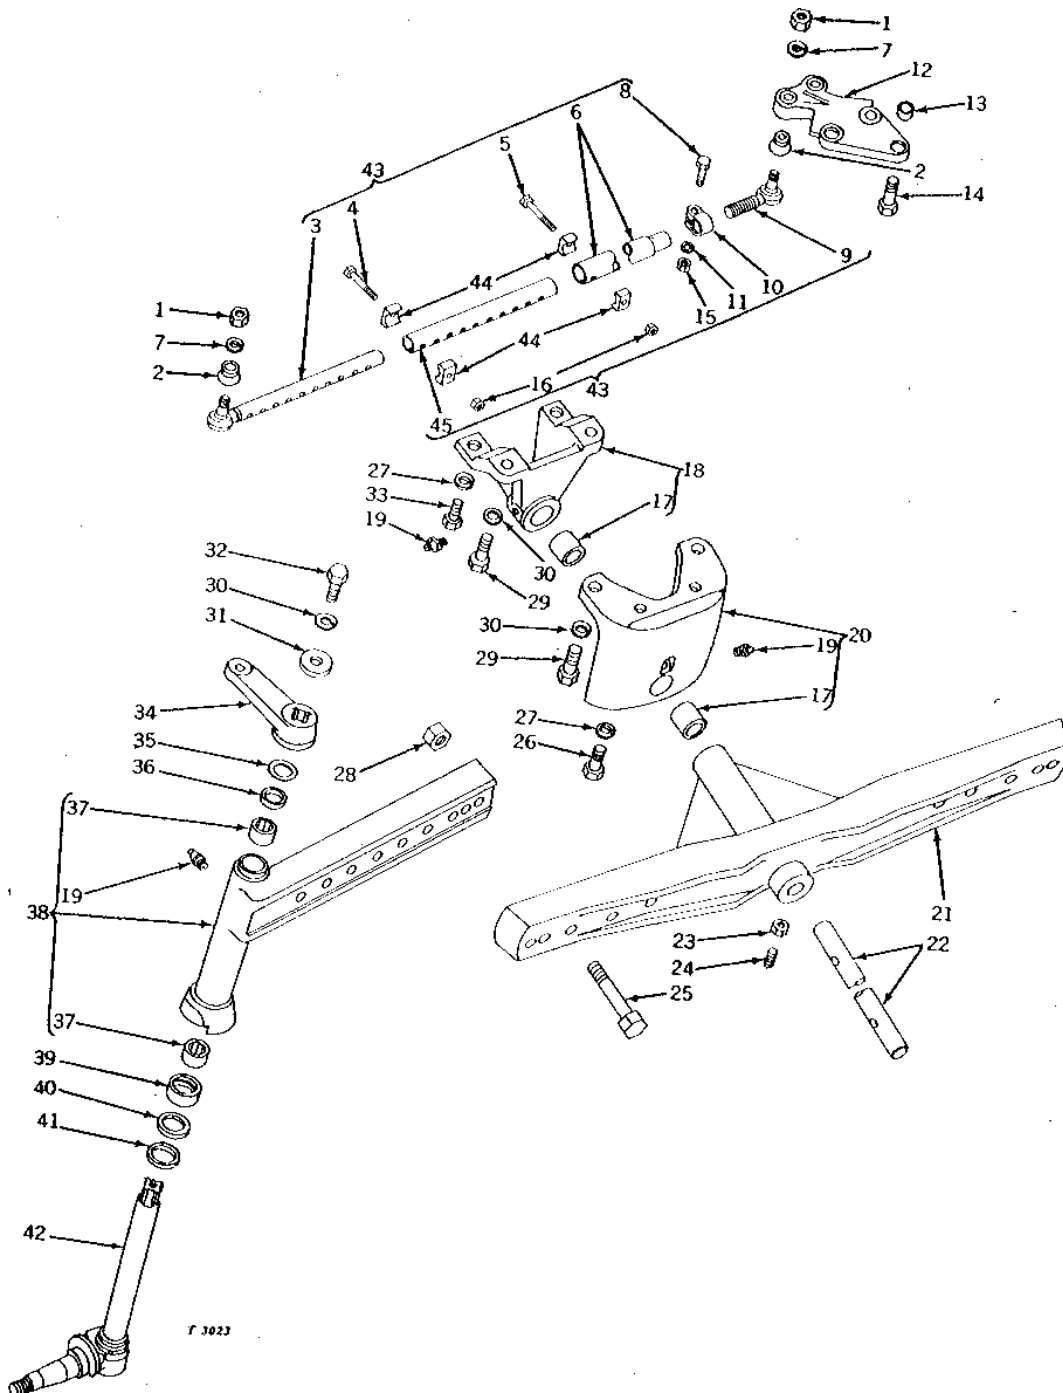

MEMORANDA

MEMORANDA

2G20

WHEELS, FRONT AXLES, SHEET METAL

ADJUSTABLE FRONT AXLE
(1219-1829MM (48"-72")) OR (1270-1880MM (50-74"))
(ROW-CROP)

T3023 -UN-01JAN94

2G21

WHEELS, FRONT AXLES, SHEET METAL