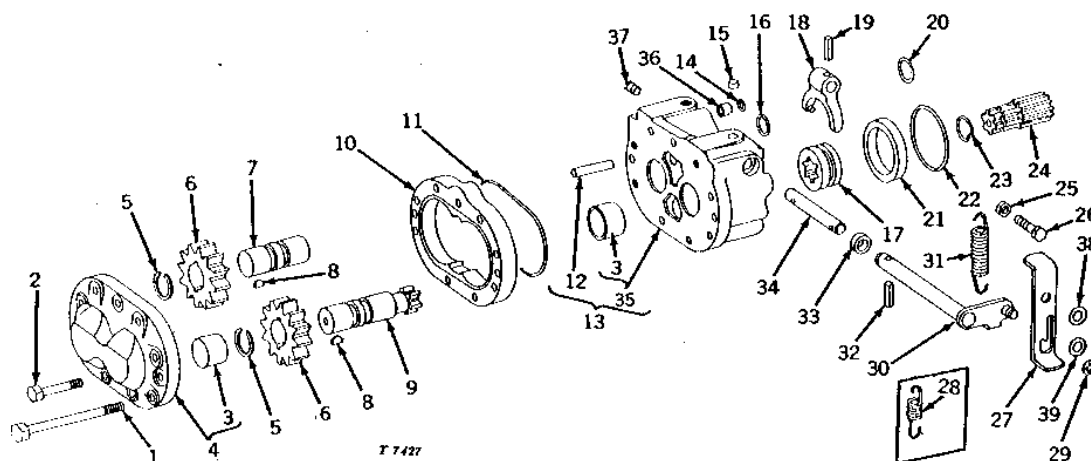

2D8

HYDRAULICS

T7427 -UN-01JAN94

HYDRAULIC PUMP (MANUAL STEERING)

KEY	PART NO.	PART NAME	QTY	TRACTOR SERIAL NO.	REMARKS
1	19H2104	CAP SCREW	3		3/8" X 5"
2	19H1801	CAP SCREW	6		3/8" X 2"
3	T13780	BUSHING	1		(NO LONGER AVAILABLE)
4	AT12673	COVER	1		(MARKED T13781) (NO LONGER AVAILABLE)
5	T13790	SNAP RING	4		
6	T13794	STEERING GEAR	2		(NO LONGER AVAILABLE)
7	T13793	SHAFT	1		(NO LONGER AVAILABLE)
8	M1869T	SHAFT KEY	2		
9	T13792	DRIVE SHAFT	1		(NO LONGER AVAILABLE)
10	T13791	HOUSING	1		
11	T16572	WASHER	2		(SUB FOR M1030T)
12	R32186	DOWEL PIN	2		(SUB FOR M1027T)
13	AT14942	BASE	1		(MARKED T16699) (NO LONGER AVAILABLE) (SUB FOR AT12674)
14	A3917R	O-RING	2		
15	M1102T	CAP	1		
16	B2762R	O-RING	1		
17	T13788	COUPLING	1		
18	T13784	FORK	1		
19	34H280	SPRING PIN	1		3/16" X 7/8"
20	T16693	WASHER	1		(SUB FOR A4730R)
21	T13797	BUSHING	1	-013881	(NO LONGER AVAILABLE)
	T15137	BUSHING	1	013882-	(NO LONGER AVAILABLE)
22	M4237T	O-RING	1	-021885	(SUB FOR T13798 OR T13722)
	T16692	WASHER	1	021886-	
23	M205T	SNAP RING	1		
24	T13796	SHAFT	1		
25	14H850	NUT	1		1/4"
26	19H1791	CAP SCREW	1		1/4" X 1-1/4"
27	T15353	ACTUATOR	1		(HI-CROP AND ROW-CROP UTILITY)
	T15189	LEVER	1		(ROW-CROP) (NO LONGER AVAILABLE)
28	T15354	SPRING	1	-032809	(SUB T16736 AND (2) 24H1136)
29	R72653	SNAP RING	1		(SUB FOR M2396T)
30	AT12677	SHAFT	1	-021885	(NO LONGER AVAILABLE)
	AT13747	SHAFT	1	021886-	(NO LONGER AVAILABLE)
31	T15355	SPRING	1		(HI-CROP AND ROW-CROP UTILITY)
	T15190	SPRING	1		(ROW-CROP) (NO LONGER AVAILABLE)
32	34H280	SPRING PIN	1		3/16" X 7/8"
33	AM3391T	SEAL	1		
34	T13789	PIN	1	-021885	(NO LONGER AVAILABLE)
	T15450	PIN	1	021886-	(NO LONGER AVAILABLE)
35	AT15622	BASE	1		(MARKED T16699) (NO LONGER AVAILABLE)
36	T16479	WASHER	1	021886-	
37	15H666	PIPE PLUG	1	021886-	3/8"
38	24H1685	WASHER	2	032810-	11/32" X 47/64" X 0.083"
39	T16736	WASHER	1	032810-	
..	AT12670	HYDRAULIC PUMP	1	-021885	(7 GPM) (NO LONGER AVAILABLE)
..	AT14933	HYDRAULIC PUMP	1	021886-	(7 GPM) (NO LONGER AVAILABLE)