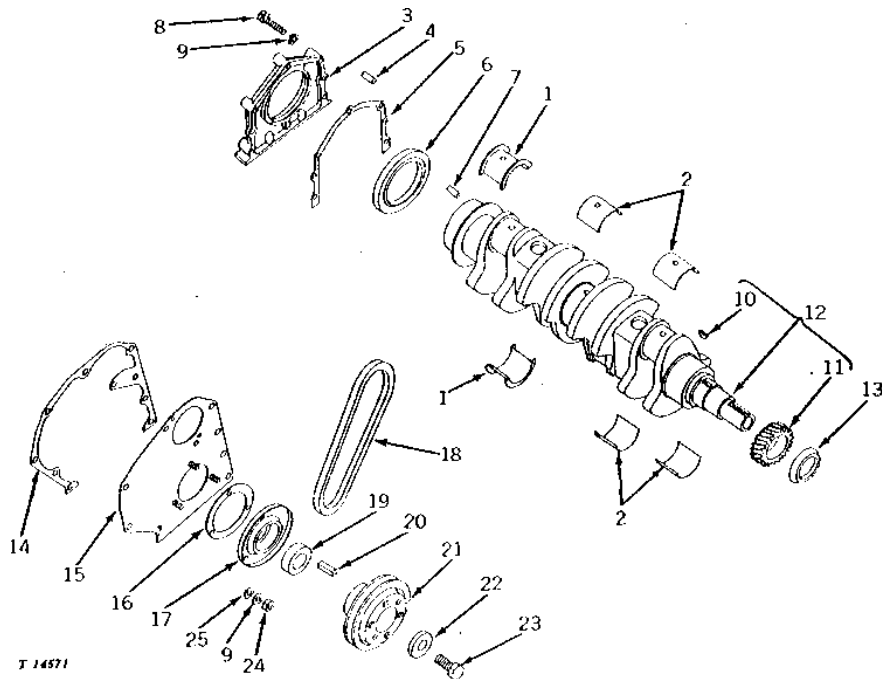

1B14

ENGINE

CRANKSHAFT AND MAIN BEARINGS (GASOLINE AND LP-GAS)

T14571 -UN-01JAN94

1B15

ENGINE

CRANKSHAFT AND MAIN BEARINGS - CONTINUED (GASOLINE AND LP-GAS)

KEY	PART NO.	PART NAME	QTY	TRACTOR SERIAL NO.	REMARKS	
1	AT10808	BEARING	1	-029000	(2 HALVES)	
	AT16295	BEARING	1	029001-	(2 HALVES)	
	AT24424	BEARING	1	-029000	0.05 MM (.002") UNDERSIZE, (2 HALVES)	
	AT24430	BEARING	1	029001-	0.05 MM (.002") UNDERSIZE, (2 HALVES)	
	AT24425	BEARING	1	-029000	0.25 MM (.010") UNDERSIZE, (2 HALVES)	
	AT24431	BEARING	1	029001-	0.25 MM (.010") UNDERSIZE, (2 HALVES)	
	AT24427	BEARING	1	-029000	0.51 MM (.020") UNDERSIZE, (2 HALVES)	
	AT24433	BEARING	1	029001-	0.51 MM (.020") UNDERSIZE, (2 HALVES)	
	AT10813	BEARING	1	-029000	0.76 MM (.030") UNDERSIZE, (2 HALVES)	
	AT16300	BEARING	1	029001-	0.76 MM (.030") UNDERSIZE, (2 HALVES)	
	2	AT10807	BEARING	2	-029000	(2 HALVES)
		AT16294	BEARING	2	029001-	(2 HALVES)
AT24412		BEARING	2	-029000	0.05 MM (.002") UNDERSIZE, (2 HALVES)	
AT24413		BEARING	2	029001-	0.05 MM (.002") UNDERSIZE, (2 HALVES)	
.....		BEARING	2		(2 HALVES) (ORDER AL27579)	
AT24414		BEARING	2	-029000	0.25 MM (.010") UNDERSIZE (2 HALVES)	
AT24419		BEARING	2	029001-	0.25 MM (.010") UNDERSIZE, (2 HALVES)	
AT24416		BEARING	2	-029000	0.51 MM (.020") UNDERSIZE, (2 HALVES)	
AT24421		BEARING	2	029001-	0.51 MM (.020") UNDERSIZE, (2 HALVES)	
AT10810		BEARING	2	-029000	0.76 MM (.030") UNDERSIZE, (2 HALVES)	
AT16297		BEARING	2	029001-	0.76 MM (.030") UNDERSIZE, (2 HALVES)	
3		T659T	HOUSING	1		(NO LONGER AVAILABLE)
4	BP11946	DOWEL PIN	2		(SUB FOR L4126T OR L2139CU) (SUB R42881)	
5	T507T	GASKET	1			
6	AT14199	SEAL	1		(SUB FOR AT345T OR E17475)	
7	T504T	DOWEL PIN	1			
8	19H2569	CAP SCREW	5		5/16" X 1-5/8"	
9	12H303	LOCK WASHER	8		5/16"	
10	26H77	SHAFT KEY	1		3/16" X 3/4"	
11	T500T	GEAR	1			
12	AT21048	CRANKSHAFT	1		(ALSO ORDER T504T) (SUB FOR AT349T OR AT15255) (NO LONGER AVAILABLE)	
13	T509T	OIL SLINGER	1			
14	T16469	GASKET	1		(SUB FOR T488T)	
15	AT14151	COVER	1	-013518	(NO LONGER AVAILABLE) (SUB FOR AT11614)	
	AT14501	COVER	1	013519-	(NO LONGER AVAILABLE)	
16	T510T	GASKET	1			
17	T501T	PLATE	1			
18	T626T	BELT	1			
19	AT344T	SEAL	1			
20	T424T	KEY	1			
21	T19435	SHEAVE	1		(SUB FOR T17036) (NO LONGER AVAILABLE)	
22	T18407	WASHER	1		(SUB FOR T425T)	
23	19H2635	CAP SCREW	1		9/16" X 1-1/4"	
24	14H785	NUT	3		5/16"	
25	24H1243	WASHER	3		11/32" X 5/8" X 1/16"