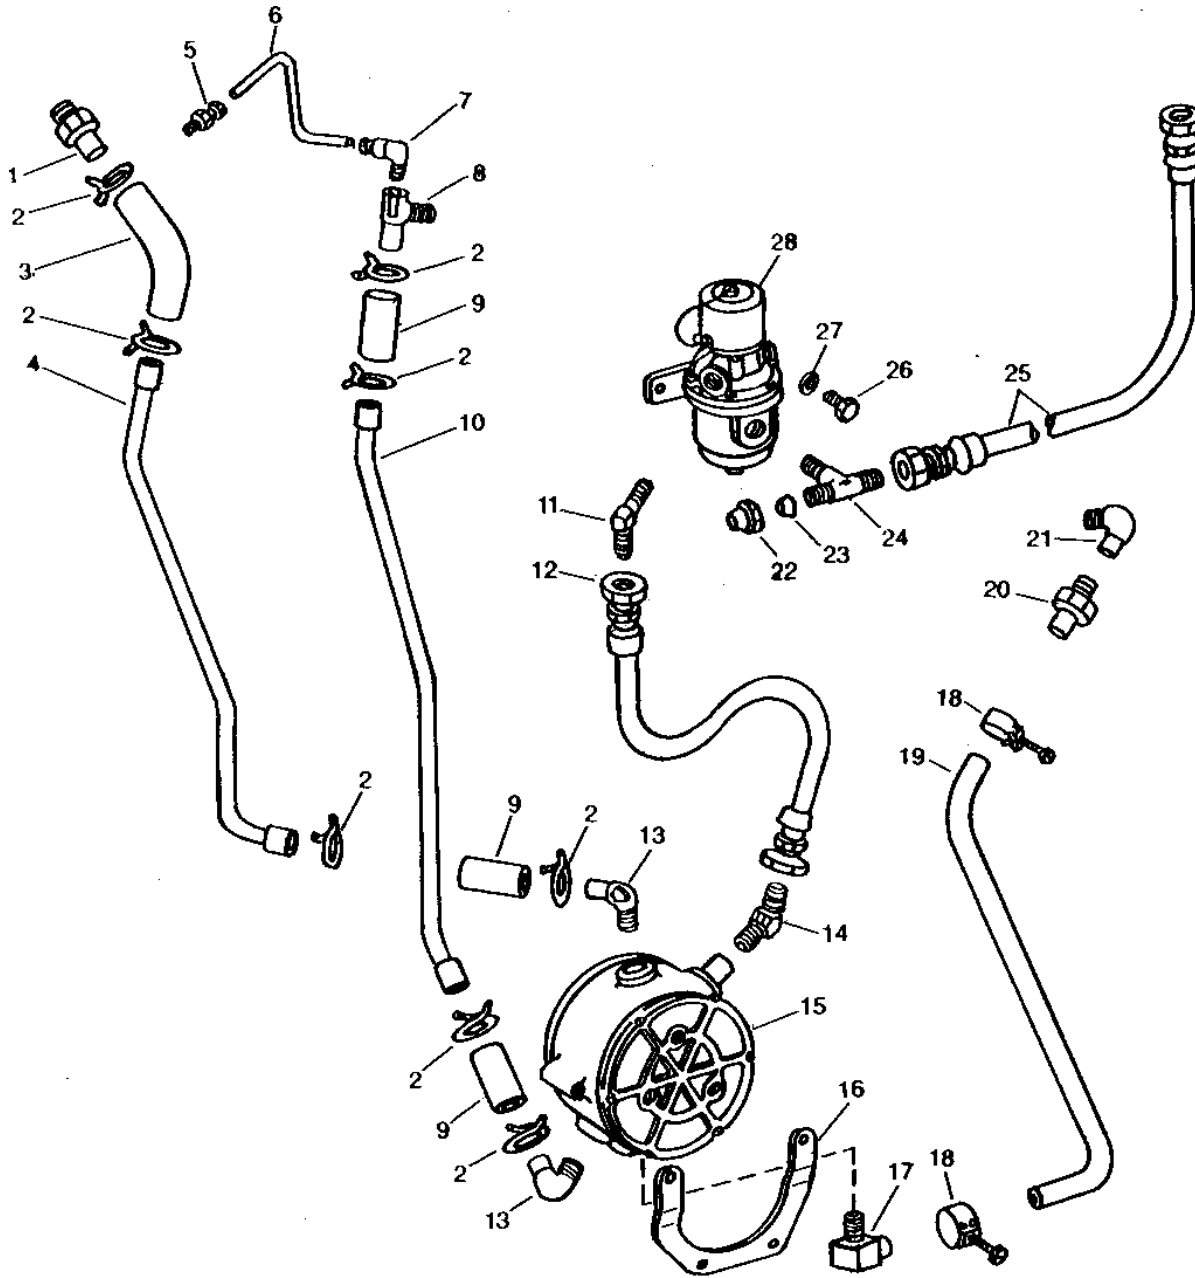

1D11

FUEL AND AIR

FUEL LINES
(LP-GAS)
(TRACTOR SERIAL NO. XXXXXX-)

RWP4672 -UN-01JAN94

RWF 4672

1D12

FUEL AND AIR

FUEL LINES - CONTINUED
(LP-GAS)
(TRACTOR SERIAL NO. XXXXXX-)

KEY	PART NO.	PART NAME	QTY	TRACTOR SERIAL NO.	REMARKS
1	T12814	HOSE FITTING	1		(NO LONGER AVAILABLE)
2	AR21837	CLAMP	8		
3	T12815	HOSE	1		
4	T12812	FUEL LINE	1		WATER OUTLET (NO LONGER AVAILABLE)
5	AM235T	ADAPTER	1		(NO LONGER AVAILABLE)
6	AT16216	LINE	1		(NO LONGER AVAILABLE) (SUB FOR T12813)
7	AM234T	ELBOW FITTING	1		
8	T12809	FITTING	1		(NO LONGER AVAILABLE)
9	T438T	HOSE	3		
10	T12811	FUEL LINE	1		WATER INLET (NO LONGER AVAILABLE)
11	A4928R	ELBOW FITTING	1		
12	AF1385R	HOSE	1		FUEL
13	T10081	FITTING	2		(NO LONGER AVAILABLE)
14	T11313	ELBOW FITTING	1		(NO LONGER AVAILABLE)
15	AR102099	CONVERTER	1		(USE WITH AR98943) (NO LONGER AVAILABLE)
16	R74112	BRACKET	1		(NO LONGER AVAILABLE)
17	H62994	HOSE FITTING	1		(NO LONGER AVAILABLE)
18	AR21839	CLAMP	2		
19	H78685	HOSE	1		CONVERTOR TO CARBURETOR
20	R41985	FITTING	1		
21	15H602	ELBOW FITTING	1		
22	A4930R	FITTING	1		(NO LONGER AVAILABLE)
23	A4931R	GASKET	1		(NO LONGER AVAILABLE)
24	A4932R	TEE FITTING	1		(NO LONGER AVAILABLE)
25	AF2875R	HOSE	1		(NO LONGER AVAILABLE)
26	19H1919	CAP SCREW	2		1/4" X 5/8"
27	12H302	LOCK WASHER	2		1/4"
28	AR55312	STRAINER	1		FUEL LOCK, (SUB FOR AT11714)