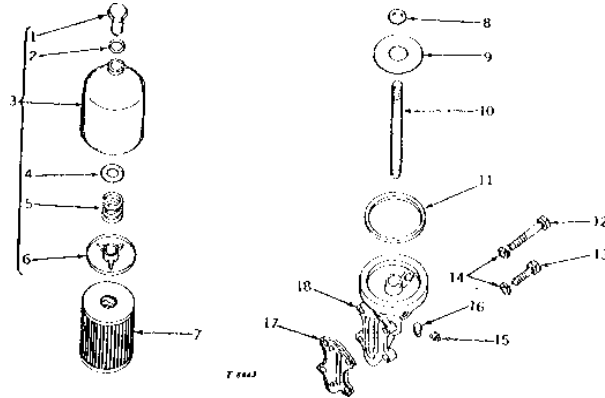

SHORT BLOCK - CONTINUED

KEY	PART NO.	PART NAME	QTY	TRACTOR SERIAL NO.	REMARKS
1	AT21563	SHORT BLOCK ASSEMBLY	1		(DIESEL) (ORDER COMPONENT PARTS)
	AT21558	SHORT BLOCK ASSEMBLY	1		(GASOLINE OR LP-GAS) (NO LONGER AVAILABLE)

MEMORANDA

1B9

ENGINE

RWP4665 -UN-01JAN94

OIL PAN

RWP 4665

KEY	PART NO.	PART NAME	QTY	TRACTOR SERIAL NO.	REMARKS
1	T15018	GASKET	1	(SUB R98835)	
2	T15017	OIL PAN	1	(ROW-CROP OR ROW-CROP UTILITY) (NO LONGER AVAILABLE)	
	T16130	OIL PAN	1	(HI-CROP) (NO LONGER AVAILABLE)	
3	12H293	LOCK WASHER	4	7/16"	
4	19H1978	CAP SCREW	4	7/16" X 1-1/2"	
5	12H304	LOCK WASHER	15	3/8"	
6	19H1854	CAP SCREW	2	3/8" X 3-3/4"	
7	T13213	WASHER	1	(SUB FOR M10387)	
8	M1746T	DRAIN PLUG	1		
9	19H1765	CAP SCREW	1	3/8" X 1-3/4"	
10	R27693	SCREW	2		
11	19H2552	CAP SCREW	12	3/8" X 1-1/8"	

1B10

ENGINE

OIL FILTER ASSEMBLY (TRACTOR SERIAL NO. 010001-042000)

T8443 -UN-01JAN94

KEY	PART NO.	PART NAME	QTY	TRACTOR SERIAL NO.	REMARKS
1	M94T	NUT	1		(NO LONGER AVAILABLE)
2	M93T	WASHER	1		
3	AM236T	CASE	1		(SUB FOR AM738T)
4	M91T	SHIM	1		
5	M90T	SPRING	1		(NO LONGER AVAILABLE)
6	M293T	PLATE	1		(SUB FOR AM735T)
7	AH1082R	OIL FILTER	1		(SUB FOR AH1111RT)
8	M1304T	WASHER	1		(SUB 24M7085)
9	M88T	WASHER	1		
10	T190T	STUD	1		
11	M96T	GASKET	1		
12	19H1733	CAP SCREW	1	3/8" X 2-1/2"	
13	19H2552	CAP SCREW	3	3/8" X 1-1/8"	
14	12H304	LOCK WASHER	4	3/8"	
15	15H558	PIPE PLUG	1	1/8"	
16	15H604	PIPE PLUG	1	1/4"	
17	T12456	GASKET	1		
18	T420T	BASE	1		(NO LONGER AVAILABLE) (SUB FOR T12455)
..	AT17925	KIT	1		FULL FLOW OIL FILTER (NO LONGER AVAILABLE)

1B11

ENGINE

FULL FLOW OIL FILTER ASSEMBLY (TRACTOR SERIAL NO. 042001-)

T9117 -UN-01JAN94

KEY	PART NO.	PART NAME	QTY	TRACTOR SERIAL NO.	REMARKS
1	T19044	OIL FILTER	1		
2	T19042	INSERT	1		
3	T19041	BASE	1		(NO LONGER AVAILABLE)
4	T19043	GASKET	1		
5	12H304	LOCK WASHER	4	3/8"	
6	19H1733	CAP SCREW	2	3/8" X 2-1/2"	
7	19H3219	CAP SCREW	2	3/8" X 1-3/8"	
..	AT17925	KIT	1		COMPLETE (NO LONGER AVAILABLE)