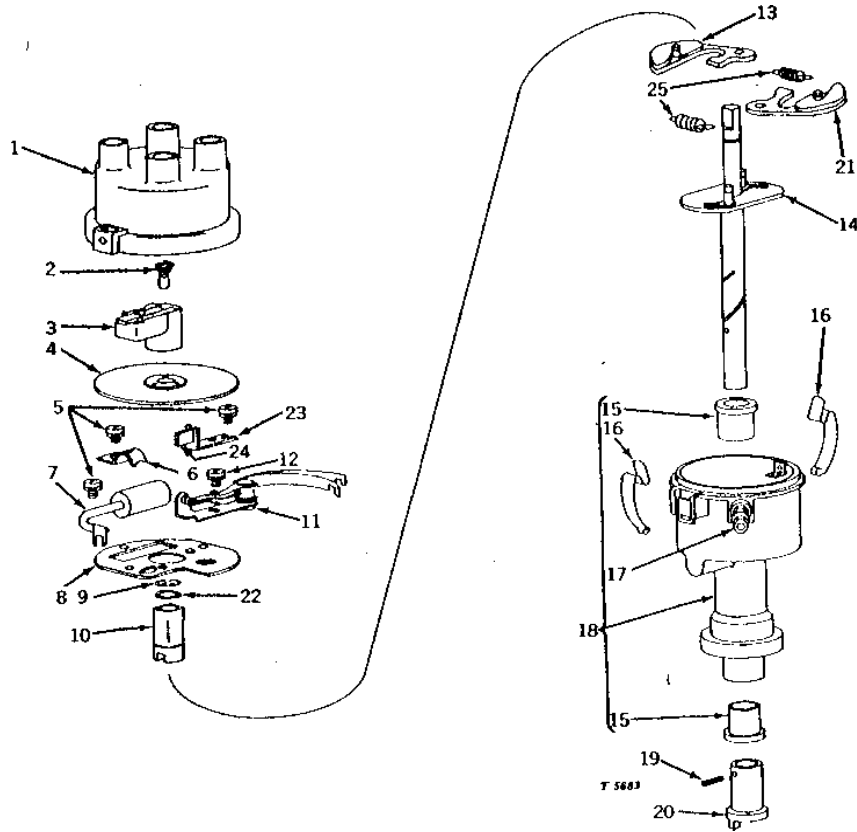

1G21

ELECTRICAL

DISTRIBUTOR
(PRESTOLITE NO. X30091E)

T5683 -UN-01JAN94

1G22

ELECTRICAL

**DISTRIBUTOR - CONTINUED
(PRESTOLITE NO. X30091E)**

KEY	PART NO.	PART NAME	QTY	TRACTOR SERIAL NO.	REMARKS
1	AT14190	CAP	1		(SUB FOR AT11561) (NO LONGER AVAILABLE)
2	AT14189	SPRING	1		(SUB FOR AT11266)
3	AR12001	ROTOR	1		(SUB FOR AT11264)
4	AT11263	SEAL	1		
5	AT11260	SCREW, WITH WASHER	3		
6	T11567	CLAMP	1		(SUB FOR AT14684)
7	AT14684	VAPOR CONDENSER	1		(SUB FOR AR12000, AT14873 OR AT15929)
8	T11568	PLATE	1		(NO LONGER AVAILABLE)
9	R30437	SNAP RING	1		(SUB FOR T15850)
10	T15851	CAM	1		(SUB FOR T11971) (NO LONGER AVAILABLE)
11	AR12003	CONTACT	1		
12	AT11259	SCREW, WITH WASHER	1		(NO LONGER AVAILABLE)
13	AT14121	WEIGHT	1		(SUB FOR AT11261) (NO LONGER AVAILABLE)
14	AT14123	SHAFT	1		(SUB FOR AT11560) (SUB AT21351 AND AT21941)
15	T11528	BUSHING	2		
16	T11570	CLIP	2		
17	AT11258	BATTERY	1		
18	AT11267	HOUSING	1		(NO LONGER AVAILABLE)
19	T17309	PIN	1		(NO LONGER AVAILABLE)
20	T10467	COUPLING	1		(NO LONGER AVAILABLE)
21	AT14122	WEIGHT	1		(SUB FOR AT11262) (NO LONGER AVAILABLE)
22	T15849	WASHER	1		(NO LONGER AVAILABLE)
23	T12753	BRACKET	1		(NO LONGER AVAILABLE)
24	T17259	SEAL	1		(SUB FOR 5446) (NO LONGER AVAILABLE)
25	AT14792	SPRING	1		
..	AT14119	IGNITION DISTRIBUTOR	1		(SUB AT21351 AND AT21941)