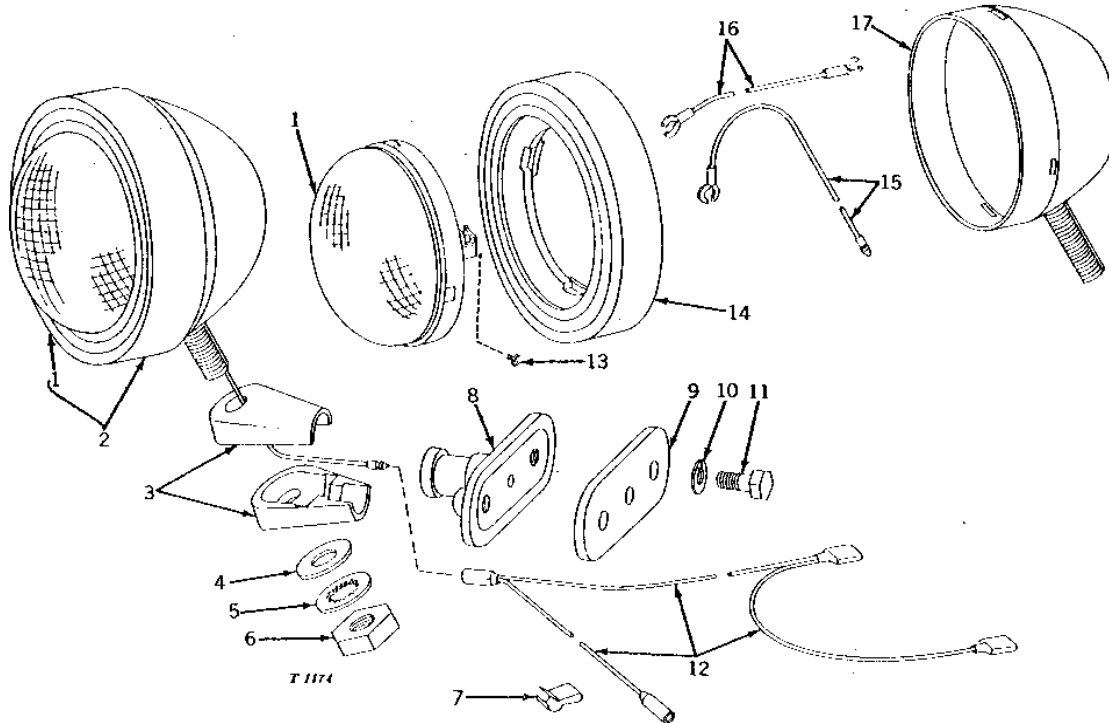

116

ELECTRICAL

T1174 -UN-01JAN94

FRONT LAMPS (HOOD MOUNTED)

KEY	PART NO.	PART NAME	QTY	TRACTOR SERIAL NO.	REMARKS
1	AF3892R	HEADLIGHT	1		(SUB FOR AT11898)
2	RE27099	LAMP	2		(SUB FOR AT12935)
3	R27460	CLAMP	4		
4	24H1162	WASHER	2		17/32" X 1-1/4" X 0.060"
5	24H1111	WASHER	1	-042000	17/32" X 1-1/16" X 0.090"
6	14H1040	NUT	2		1/2"
7	R44302	TIE BAND	AR	-025804	(SUB FOR F2084R)
	M633T	CLIP	2	025805-042000	
	R44302	TIE BAND	AR	042001-	(SUB FOR F2084R)
8	T12443	BRACKET	1	-042000	(SUB T19178, (2) T19179 AND (2) 24H1307)
	T19178	BRACKET	2	042001-	
	T12444	WASHER	2	-042000	(NO LONGER AVAILABLE)
10	12H304	LOCK WASHER	4	-042000	3/8"
	24H1307	WASHER	4	042001-	13/32" X 1" X 1/16"
11	19H1936	CAP SCREW	4	-042000	3/8" X 3/4"
	T19179	CAP SCREW	4	042001-	
12	AT15949	WIRING HARNESS	1	-042000	(SUB FOR AT12936) (NO LONGER AVAILABLE)
	AT17612	WIRING HARNESS	1	042001-	(NO LONGER AVAILABLE)
13	21H1293	SCREW	1		0.164" X 5/16", (SUB FOR R11100)
14	R31250	BEZEL	1		(GUIDE)
	R30182	BEZEL	1		(HOBBS)
15	AT14770	WIRING LEAD	1		(GUIDE)
	.....	WIRING LEAD	1		406 MM (16") (MAKE FROM R66319, R32016 AND R32026) (SUB FOR AT14771)
	T16623	TERMINAL	1		
16	.....	WIRING LEAD	1		(ORDER RE27099)
17	.....	HOUSING	1		(ORDER AT27099)