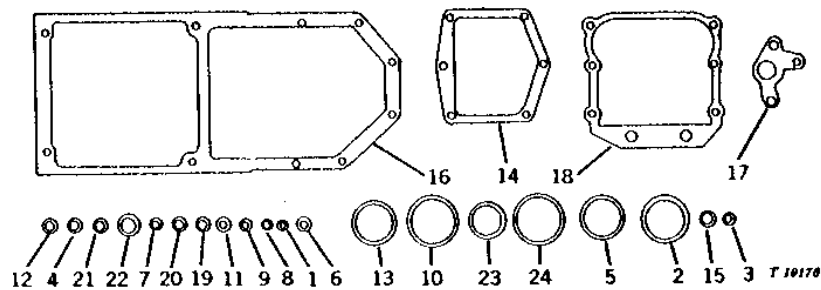

2E5

HYDRAULICS

T10170 -UN-01JAN94

ROCKSHAFT SEAL REPAIR KIT

KEY	PART NO.	PART NAME	QTY	TRACTOR SERIAL NO.	REMARKS
1	A3917R	O-RING	2		
2	A4444R	O-RING	2		
3	A4847R	WASHER	1		
4	AM3426T	SEAL	3		
5	M3618T	CAP	2		
6	R375R	O-RING	2		
7	R459R	O-RING	1		
8	R20498	WASHER	2		
9	R26286	O-RING	2		
10	T12364	CAP	1		
11	T12367	WASHER	1		
12	T12483	SEAL	2		
13	T12484	WASHER	2		
14	T12495	GASKET	1		
15	T13119	O-RING	6		
16	T13137	GASKET	1		
17	T16553	GASKET	1		
18	T16683	GASKET	1		
19	T16952	WASHER	2		
20	T16993	WASHER	1	(SUB R26919)	
21	T17882	WASHER	1		
22	T19580	SEAL	2		
23	R26863	O-RING	2		
24	R26543	O-RING	1		
..	AT21105	KIT	1		COMPLETE (NO LONGER AVAILABLE)