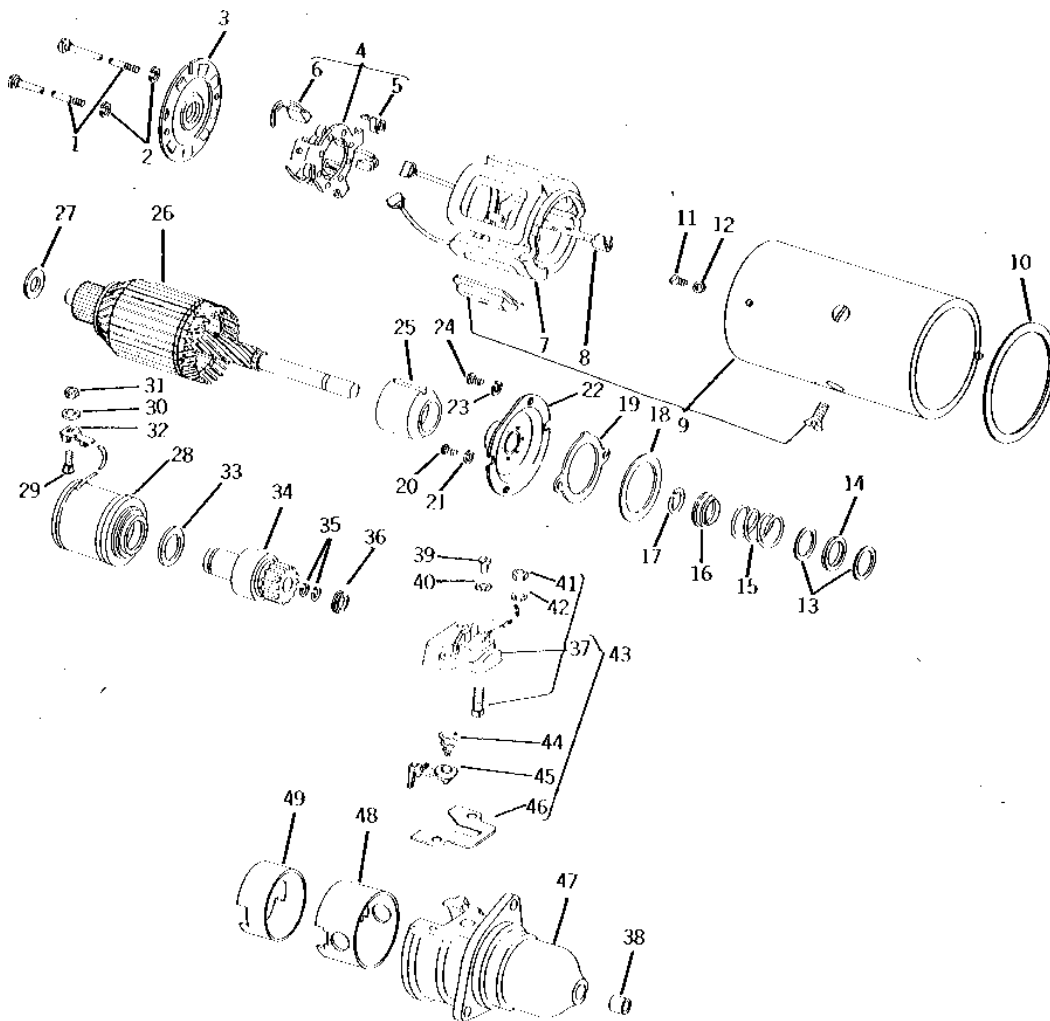

1H17

ELECTRICAL

STARTING MOTOR
(DIESEL)
(PRESTOLITE NO. MFX-8001A)
(TRACTOR SERIAL NO. 042001-)

T14541 -UN-01JAN94

T 14541

1H18

ELECTRICAL

STARTING MOTOR - CONTINUED
(DIESEL)
(PRESTOLITE NO. MFX-8001A)
(TRACTOR SERIAL NO. 042001-)

KEY	PART NO.	PART NAME	QTY	TRACTOR SERIAL NO.	REMARKS
1	T19474	BOLT	2		(NO LONGER AVAILABLE)
2	12H302	LOCK WASHER	2		1/4"
3	T19480	MANIFOLD	1		(NO LONGER AVAILABLE)
4	AT17837	PLATE	1		(NO LONGER AVAILABLE)
5	T19482	BRUSH	4		
6	AT17839	KIT	1		
7	T19481	FIELD WINDING COIL	1		(NO LONGER AVAILABLE)
8	T19496	WIRING LEAD	1		(NO LONGER AVAILABLE)
9	.....	HOUSING	1		(ORDER TY6695)
10	T19477	GASKET	1		(NO LONGER AVAILABLE)
11	37H10	SCREW	3		0.164" X 3/8", (SUB FOR T19501)
12	12H315	LOCK WASHER	3		0.164"
13	T19489	WASHER	1		(SUB AT21699)
14	T19497	WASHER	1		(SUB AT21699)
15	T19488	SPRING	1		(SUB AT21699)
16	T19487	WASHER	1		(SUB AT21699)
17	T19486	WIRE	1		(SUB AT21699)
18	T19490	WASHER	1		(SUB AT21699)
19	T19882	STOP	1		(NO LONGER AVAILABLE)
20	21H1269	SCREW	2		0.190" X 3/8"
21	12H246	LOCK WASHER	2		0.190"
22	T19479	BEARING	1		(NO LONGER AVAILABLE)
23	12H246	LOCK WASHER	2		0.190"
24	21H1269	SCREW	2		0.190" X 3/8"
25	T19478	CORE	1		(NO LONGER AVAILABLE)
26	T19483	ARMATURE	1		
27	AT21698	THRUST WASHER	AR		(SUB FOR T19484) (NO LONGER AVAILABLE)
28	T19491	SOLENOID	1		
29	T19879	STUD	1		(SUB FOR T19463) (NO LONGER AVAILABLE)
30	24H1283	WASHER	1		7/32" X 1/2" X 0.049"
31	14H631	NUT	1		0.190"
32	T19492	TERMINAL	1		
33	T19494	WASHER	1		(SUB AT21699)
34	T19485	CLUTCH	1		
35	T19475	SNAP RING	1		(SUB AT21701)
36	T19476	THRUST WASHER	1		(SUB AT21702)
37	AT17838	COVER	1		(SUB FOR AT17835)
38	T19495	BUSHING	1		(NO LONGER AVAILABLE)
39	T19502	SCREW	2		
40	12H246	LOCK WASHER	2		0.190"
41	14H732	NUT	1		3/8"
42	12H304	LOCK WASHER	1		3/8"
43	AT17838	COVER	1		
44	R14023	SPRING	1		(SUB AT17838) (SUB FOR T19498)
45	T19500	COVER	1		(SUB AT17838)
46	T19499	GASKET	1		(NO LONGER AVAILABLE)
47	AT17834	HOUSING	1		(NO LONGER AVAILABLE)
48	T19880	SLEEVE	1		(SUB AT21703)
49	T19881	SLEEVE	1		(SUB AT21703)
..	AT17515	STARTER	1		(SUB TY6695)
..	TY6695	STARTER	1		(REMANUFACTURED) (SUB FOR AT17515 OR TY1457)