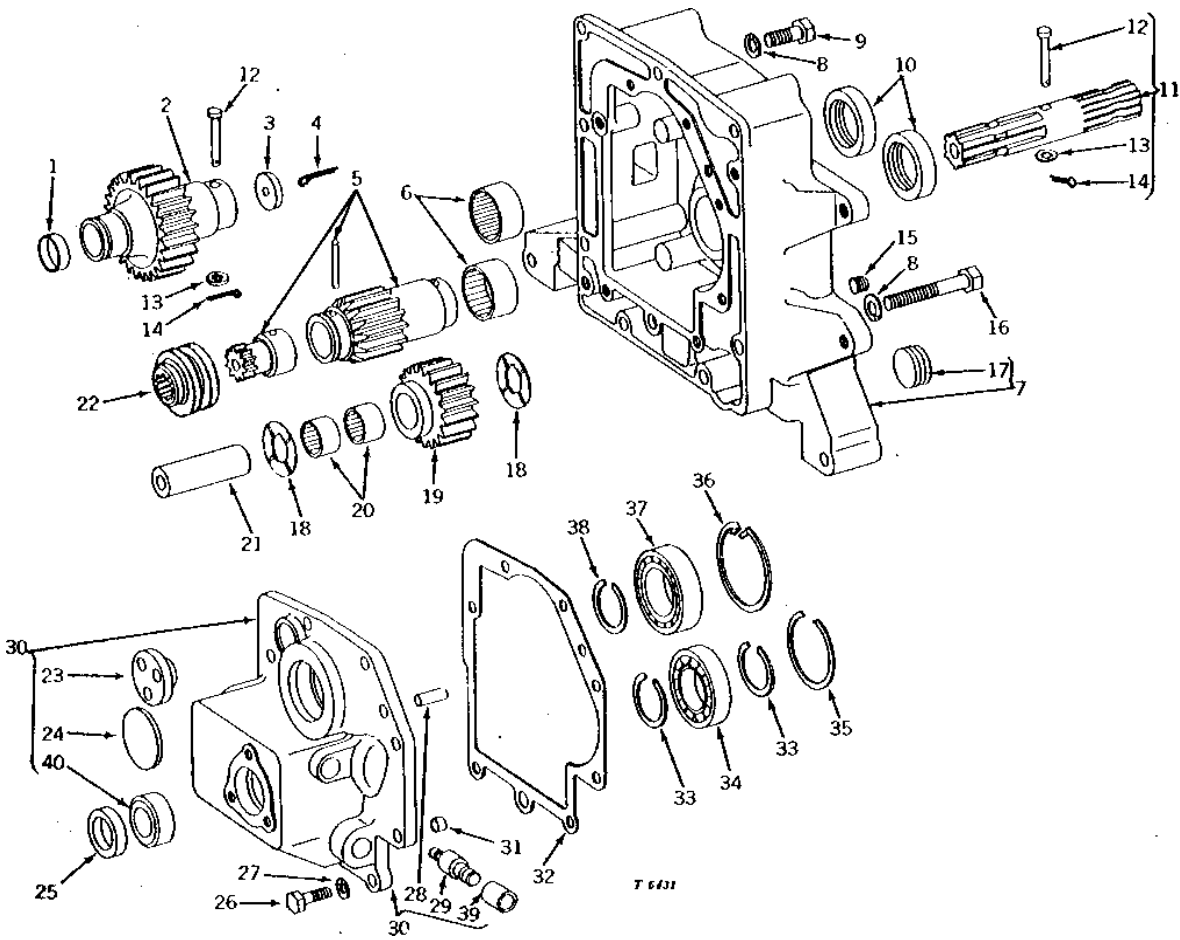

2B2

POWER TRAIN

PTO CLUTCH SHIFTER - CONTINUED

KEY	PART NO.	PART NAME	QTY	TRACTOR SERIAL NO.	REMARKS
1	AT12887	LEVER	1		(A) (C) (NO LONGER AVAILABLE)
	AT13509	LEVER	1		(B) (NO LONGER AVAILABLE)
2	T19926	GROOVE PIN	1		(SUB 25H124)
3	AT12888	SEAL	1		
4	19H2552	CAP SCREW	2		3/8" X 1-1/8"
5	12H304	LOCK WASHER	3		3/8"
6	T14176	QUILL	1		(NO LONGER AVAILABLE)
7	T12449	GASKET	1		
8	T14178	BUSHING	1		(NO LONGER AVAILABLE)
9	T14175	ARM	1		(A) (C) (NO LONGER AVAILABLE)
10	25H773	GROOVE PIN	2		(A) (C) 1/4" X 1-1/4"
11	T14174	SHAFT	1		(A) (C) (NO LONGER AVAILABLE)
12	AT12886	LINK	2		(A) (C) (NO LONGER AVAILABLE)
13	11M7059	COTTER PIN	1		(A) (C) 3.200 X 20 MM
14	T14177	PIN	1		(A) (C)
15	11M7059	COTTER PIN	1		3.200 X 20 MM
16	F2653R	PIN	1		
17	AT12889	SEAL	2		
18	T14173	YOKE	1		(NO LONGER AVAILABLE)
19	14H849	NUT	1		7/16"
20	AT13492	ROD	1	-019275	(NO LONGER AVAILABLE)
	AT15096	ROD	1	019276-	
21	A345R	PIN	1		
22	11M7059	COTTER PIN	1		3.200 X 20 MM
23	16H289	RIVET	2		3/16" X 7/8"
24	T15170	LEAF SPRING	1		(NO LONGER AVAILABLE)
25	AT13493	CLEVIS	1		(NO LONGER AVAILABLE)
26	M1853T	SPRING	1	-062753	(SUB FOR T13029)
	T23538	SPRING	1	062754-	(NO LONGER AVAILABLE)
27	T12538	FORK	1		(NO LONGER AVAILABLE)
28	A602R	SNAP RING	2		
29	T14179	PIN	2		(NO LONGER AVAILABLE)
30	T15557	SHAFT	1	-019275	(NO LONGER AVAILABLE)
31	R229R	WASHER	1		
32	AT12890	ARM	1	-019275	(NO LONGER AVAILABLE)
33	T15765	LEVER	1	-019275	(NO LONGER AVAILABLE)
34	26H72	SHAFT KEY	1		1/8" X 5/8"
35	T14184	PIN	1		(NO LONGER AVAILABLE)
36	T14169	PIN	1	-019275	(NO LONGER AVAILABLE)
	T17018	PIN	1	019276-	
37	11M7015	COTTER PIN	2		3.200 X 25 MM
38	T14170	STUD	1		
39	19H1732	CAP SCREW	1		3/8" X 1-1/4"
40	R73380	SNAP RING	1		(SUB FOR A369R)
41	T16733	PIN	1	-019275	(SUB FOR T14187) (NO LONGER AVAILABLE)
	T17012	SHAFT	1	019276-	
42	34H313	SPRING PIN	1		1/4" X 1-1/8"
43	T16732	ARM	1	-019275	(SUB FOR T14185) (NO LONGER AVAILABLE)
	T17011	ARM	1	019276-	
44	T15171	NUT	1		(SUB F3220R)
45	34H244	SPRING PIN	1		1/8" X 9/16"
46	T15169	PIN	1		(NO LONGER AVAILABLE)
47	11M7059	COTTER PIN	2		3.200 X 20 MM
48	T14177	PIN	1		(B)
49	T15198	LINK	2		(B) (NO LONGER AVAILABLE)
50	T15196	SHAFT	1		(B) (NO LONGER AVAILABLE)
51	T15199	PIN	1		(B) (NO LONGER AVAILABLE)
52	T15197	ARM	1		(B) (NO LONGER AVAILABLE)
53	R26206	PIN	1	019276-	
54	T17003	BUSHING	1	019276-	
55	AT15092	ARM	1	019276-	
56	T17010	LEVER	1	019276-	
57	T17009	SCREW	1	019276-	

- (A) HI-CROP
- (B) ROW-CROP
- (C) ROW-CROP UTILITY

2B3

POWER TRAIN

PTO DRIVE SHAFT AND HOUSING (DUAL RANGE)

T6431 -UN-01JAN94