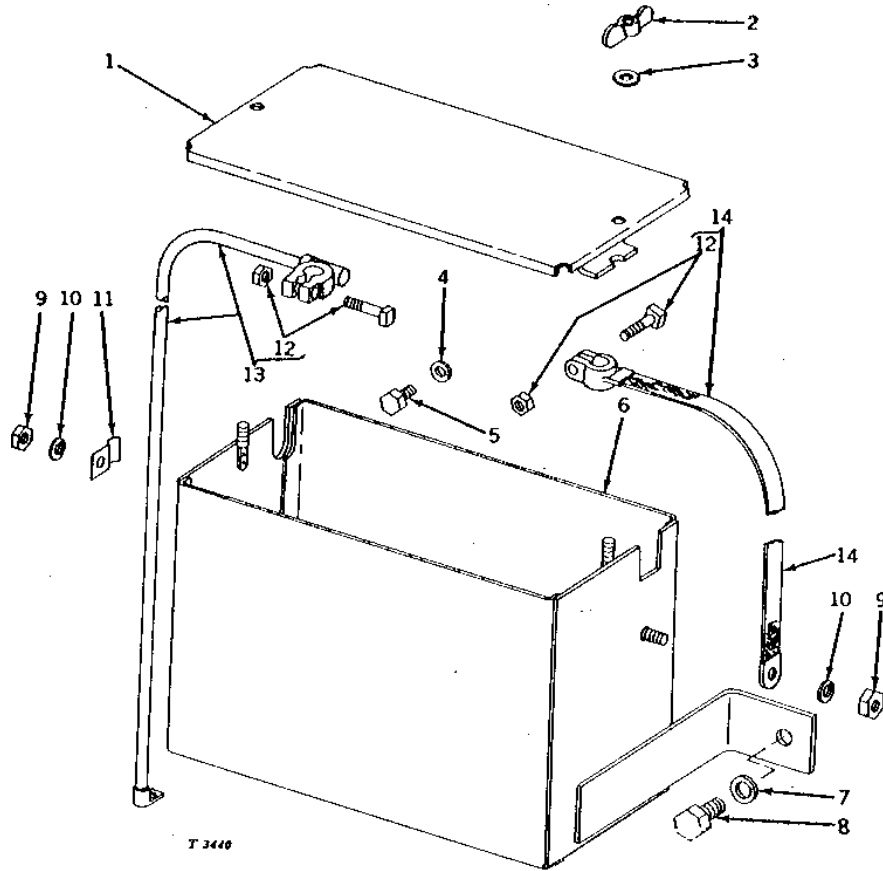

211

WHEELS, FRONT AXLES, SHEET METAL

AUXILIARY BATTERY BOX (ROW-CROP) (DIESEL)

T3440 -UN-01JAN94

212

WHEELS, FRONT AXLES, SHEET METAL

**AUXILIARY BATTERY BOX - CONTINUED
(ROW-CROP)
(DIESEL)**

KEY	PART NO.	PART NAME	QTY	TRACTOR SERIAL NO.	REMARKS
1	AT14365	COVER	1		(NO LONGER AVAILABLE)
2	14H844	WING NUT	2		1/4"
3	24H1287	WASHER	2		9/32" X 5/8" X 0.065"
4	12H303	LOCK WASHER	2		5/16"
5	19H2127	CAP SCREW	2		5/16" X 7/8"
6	AT14367	BOX	1		(NO LONGER AVAILABLE)
7	12H301	LOCK WASHER	1		1/2"
8	19H1792	CAP SCREW	1		1/2" X 1"
9	14H1076	NUT	2		3/8"
10	12H304	LOCK WASHER	2		3/8"
11	R27720	CLAMP	1		
12	AM505T	BOLT	2		
13	AT16287	CABLE	1		(SUB FOR AT14070) (NO LONGER AVAILABLE)
14	AM348T	GROUND CABLE	1