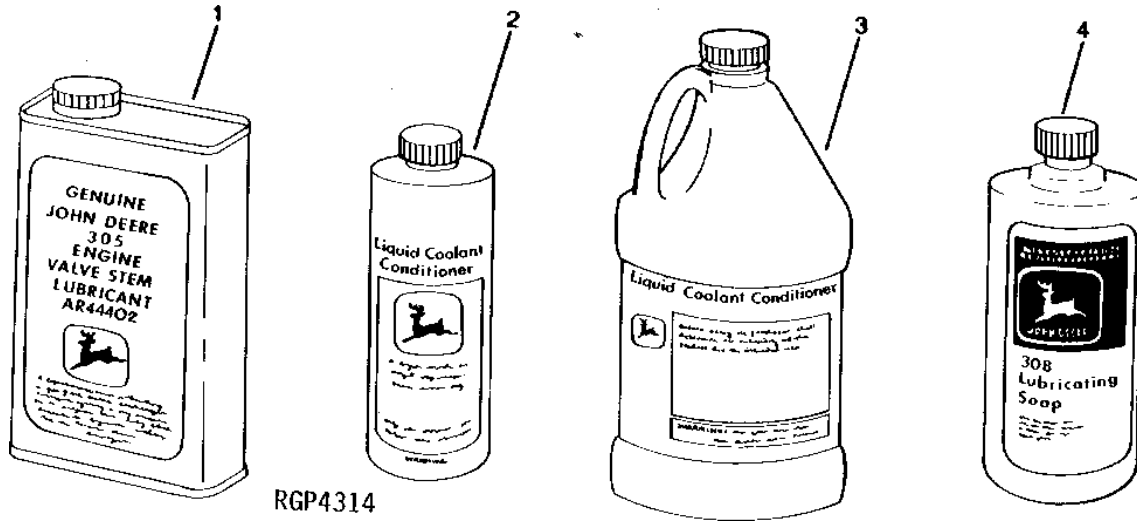

1A21

ENGINE

ACCESSORY PARTS

RGP4314 -UN-01JAN94

KEY	PART NO.	PART NAME	QTY	ENGINE SERIAL NO.	REMARKS
1	AR44402	OIL	1		.473 ML (32 OZ.)
2	RE23182	ENGINE COOLANT CONDITIONER	1		0.473 L (16 OZ.) (PHOSPHATE - FREE) (SUB TY16004)
3	TY16004	ENGINE COOLANT CONDITIONER	1		0.472 L (16 OZ.)
	RE35992	ENGINE COOLANT CONDITIONER	1		3.8 L (1 GAL.) (PHOSPHATE - FREE) (SUB TY16005)
4	TY16005	ENGINE COOLANT CONDITIONER	1		1.9 L (1/2 GAL.)
	AR54749	LUBRICANT	1		.9 L (1 QT.)
..	AR21969	KIT	1		(DUST CAP/COVER KIT)