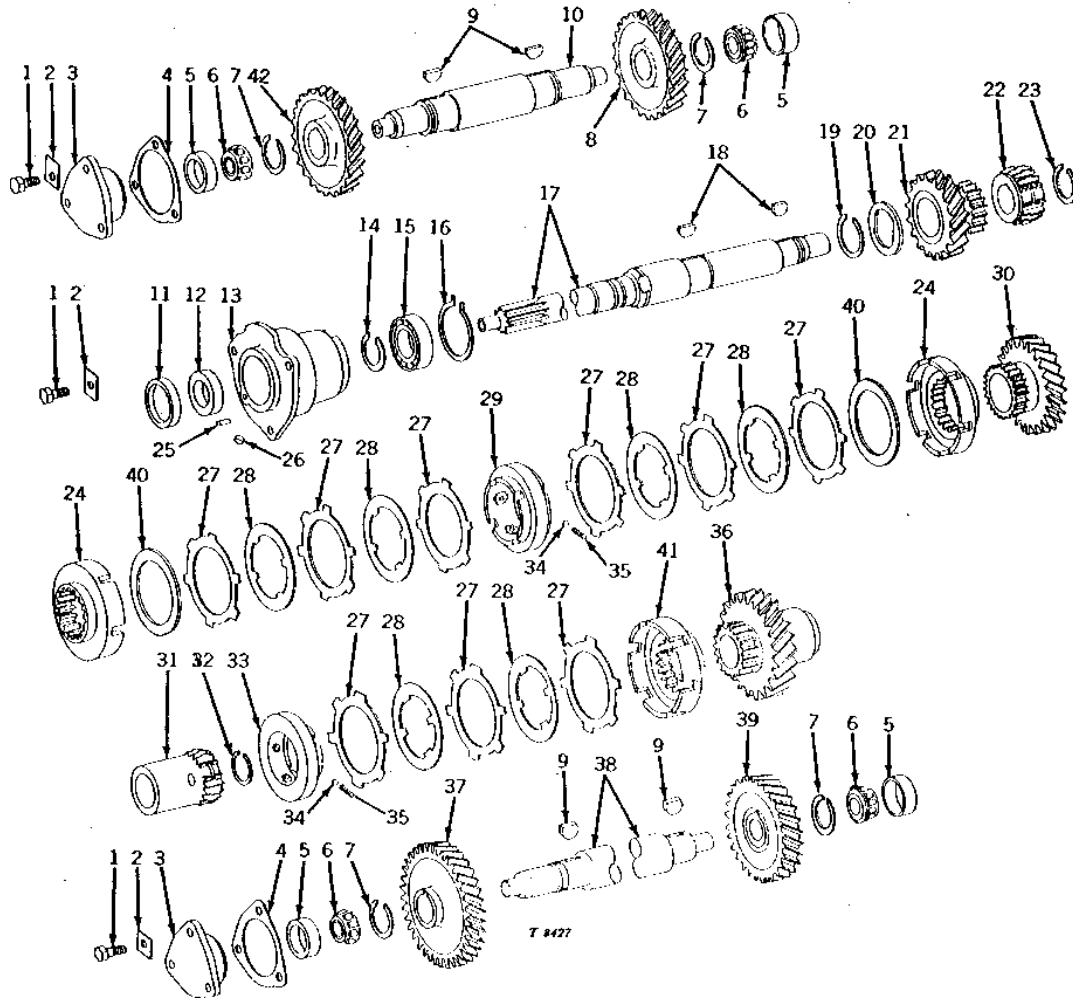

2B15

POWER TRAIN

T8427 -UN-01JAN94

TRANSMISSION DRIVE SHAFT

2B16

POWER TRAIN

TRANSMISSION DRIVE SHAFT - CONTINUED

KEY	PART NO.	PART NAME	QTY	TRACTOR SERIAL NO.	REMARKS
1	19H1731	CAP SCREW	9		3/8" X 1"
2	R1888R	STRAP	9		
3	T13162	QUILL	2		
4	T12793	SHIM	AR		0.05 MM (.002")
	T12794	SHIM	AR		0.13 MM (.005")
	T12795	SHIM	AR		0.25 MM (.010")
5	JD8226	BEARING CUP	4		
6	JD8188	BEARING CONE	4		
7	F215R	RING	4		
8	T18083	GEAR	1		REVERSE COUNTERSHAFT, (SUB FOR T13161)
9	26H82	SHAFT KEY	4		1/4" X 7/8"
10	T13160	COUNTERSHAFT	1	-027000	(SUB T18040 AND (2) T18083)
	T18040	COUNTERSHAFT	1	027001-	(NO LONGER AVAILABLE)
11	AT11773	SEAL	1		
12	AT16076	SEAL	1		(SUB FOR AT11931)
13	T12698	QUILL	1		(SUB FOR AT16056) (NO LONGER AVAILABLE)
14	M2353T	SNAP RING	1		
15	JD7190	BALL BEARING	1		(SUB FOR JD7128) (SUB JD7686)
16	T14026	SNAP RING	1		
17	T13171	DRIVE SHAFT	1		
18	26H78	SHAFT KEY	2		1/4" X 3/4"
19	T14646	SNAP RING	1		
20	T13174	THRUST WASHER	1		
21	AT12296	PINION	1		LOW RANGE, (MARKED T13172)
	AT17742	PINION	1		(A) (B) (C) LOW RANGE, (MARKED T19413) (NO LONGER AVAILABLE)
22	T17429	GEAR	1		LOW AND REVERSE SYNCHRONIZER, (SUB FOR T13175)
23	T14647	SNAP RING	1		
24	R27726	DRUM	1	-014794	LOW AND REVERSE RANGE, (SUB (2) R31026 AND R31028)
	R31026	DRUM	2	014795-	LOW AND REVERSE RANGE
25	T13381	DOWEL PIN	1	-027007	
26	M1102T	CAP	1	-027007	
27	RE37119	DISK	1		SYNCHRONIZER (SET OF 3) (3 SETS USED) (SUB FOR AT25029)
28	R27727	PLATE	6		(SUB RE37119) (NO LONGER AVAILABLE)
29	R27728	RETAINER	1	-014794	LOW AND REVERSE RANGE, (SUB (2) R31026 AND R31028)
	R31028	SYNCHRONIZER	1	014795-	LOW AND REVERSE RANGE
30	AT12295	PINION	1		REVERSE, (MARKED T13169)
31	T13772	STEERING GEAR	1		HIGH RANGE SYNCHRONIZER
32	T14648	RING	1		
33	R27729	RETAINER	1		HIGH RANGE, (SUB R52498 AND R52499)
34	A4742R	BALL	8		
35	T26314	SPRING	8		
36	T13180	STEERING GEAR	1		
	T19218	GEAR	1		(A) (B) (C) (NO LONGER AVAILABLE)
37	T18085	GEAR	1		(SUB FOR T13380)
	T19220	GEAR	1		(A) (B) (C) (NO LONGER AVAILABLE)
38	T12663	COUNTERSHAFT	1	-027000	(SUB T18039, T18084 AND T18085)
	T18039	COUNTERSHAFT	1	027001-	(NO LONGER AVAILABLE)
39	T18084	GEAR	1		(SUB FOR T13163) (NO LONGER AVAILABLE)
	T19219	STEERING GEAR	1		(A) (B) (C) (NO LONGER AVAILABLE)
40	R30902	WASHER	1	010483-014794	
41	R27726	DRUM	1	-014794	(SUB R52499 AND AT16705)
	R52499	DRUM	1	014795-	(SUB FOR R31027)
42	T18083	GEAR	1		(SUB FOR T13161)
	T19221	STEERING GEAR	1		(A) (B) (C) (NO LONGER REQUIRED)

- (A) LOW RANGE OPTION
- (B) ROW-CROP
- (C) ROW-CROP UTILITY