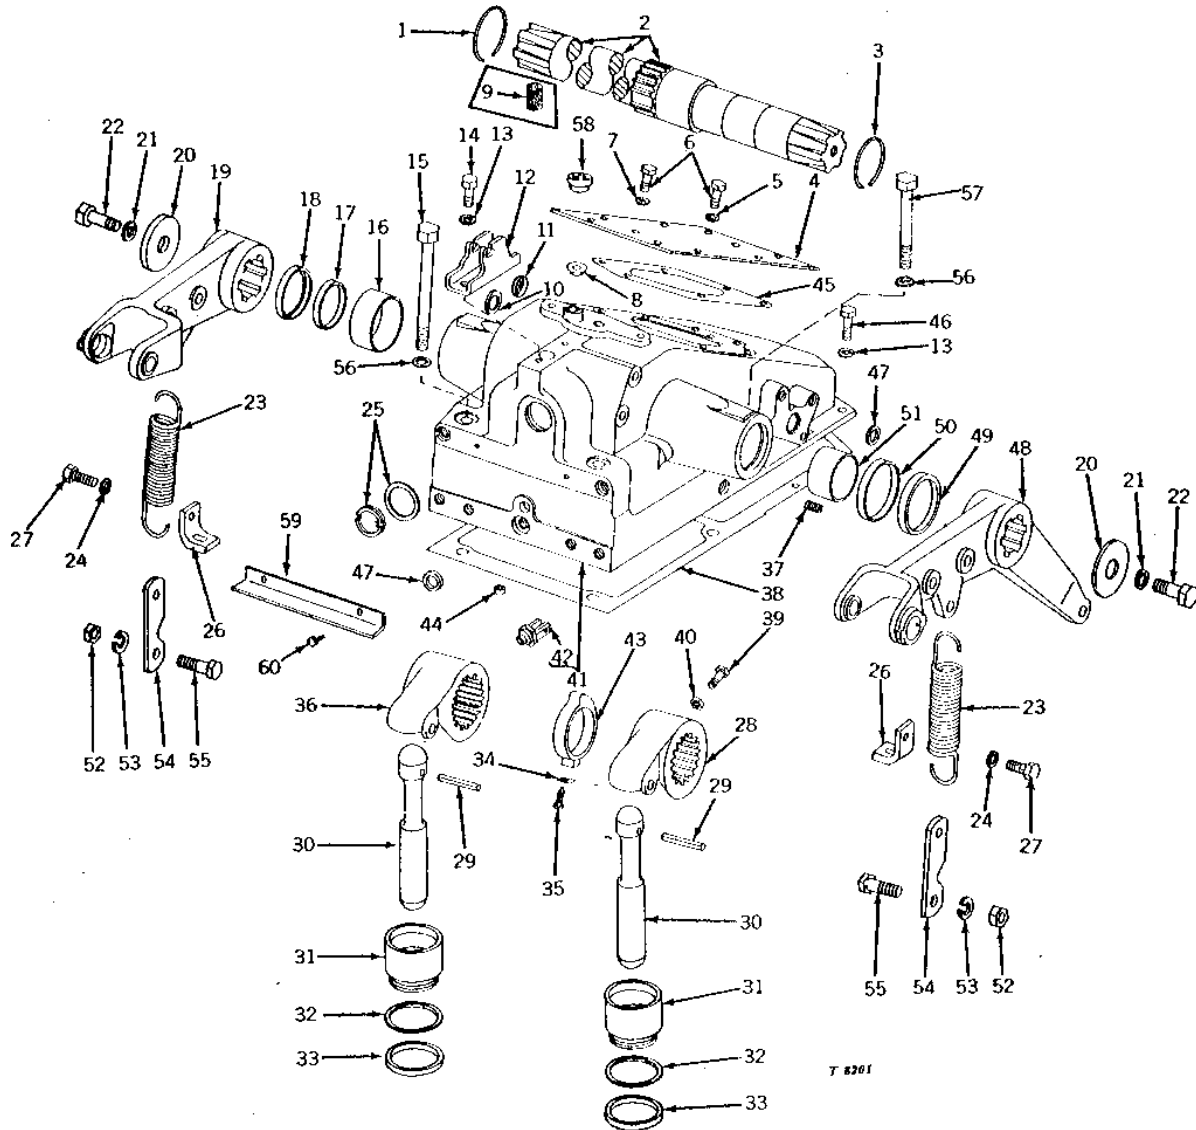

2D10

HYDRAULICS

T8201 -UN-01JAN94

ROCKSHAFT HOUSING ASSEMBLY (SINGLE)

KEY	PART NO.	PART NAME	QTY	TRACTOR SERIAL NO.	REMARKS
1	T12613	SNAP RING	1		(NO LONGER AVAILABLE)
2	T16333	ROCKSHAFT	1		(NO LONGER AVAILABLE)
3	T12612	SNAP RING	1		(NO LONGER AVAILABLE)
4	T12685	COVER	1		(A) (C) (NO LONGER AVAILABLE)
5	12H303	LOCK WASHER	4		5/16"
6	19H1900	CAP SCREW	6		5/16" X 3/4"
7	R20498	WASHER	2		
8	B1896R	PLUG	1	-018789	(NO LONGER AVAILABLE)
9	T12517	FILTER	1	-042000	(NO LONGER AVAILABLE)
10	T19580	SEAL	1		(SUB FOR AT16742)
11	30H13	PLUG	1		1"
12	T12554	BRACKET	1		(NO LONGER AVAILABLE)