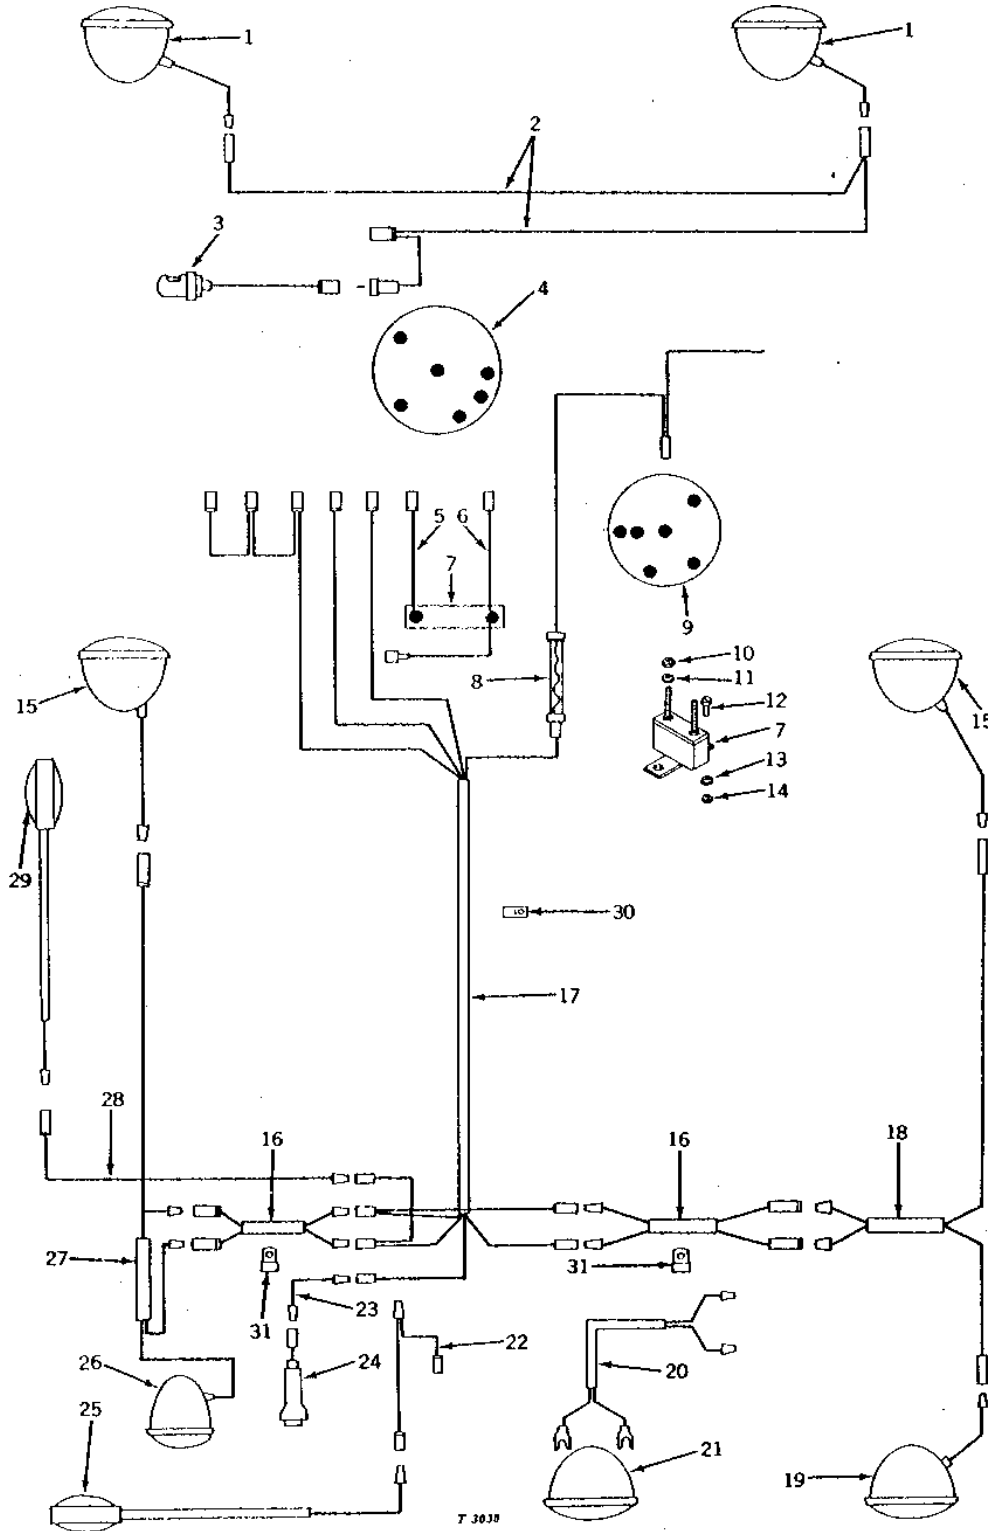

1G6

ELECTRICAL

LIGHTING SYSTEM WIRING HARNESS (HI-CROP AND ROW-CROP UTILITY) (TRACTOR SERIAL NO. 010001-042000)

T3030 -UN-01JAN94

1G7

ELECTRICAL

**LIGHTING SYSTEM WIRING HARNESS - CONTINUED
(HI-CROP AND ROW-CROP UTILITY)
(TRACTOR SERIAL NO. 010001-042000)**

KEY	PART NO.	PART NAME	QTY	TRACTOR SERIAL NO.	REMARKS
1	RE27099	LAMP	2		(SUB FOR AT12935)
2	AT15949	WIRING HARNESS	1		(SUB FOR AT12936) (NO LONGER AVAILABLE)
3	AR33479	LAMP	1		(SUB FOR AR35993)
4	AR28401	SWITCH	1		
5	.....	WIRING LEAD	1		127 MM (5") (MAKE FROM R66319, R32018, R32024 AND R32027) (SUB FOR AT12932)
6	AT15823	WIRING LEAD	1		(SUB FOR AT12931) (NO LONGER AVAILABLE)
7	AR28403	CIRCUIT BREAKER	1		
8	AT12928	FUSE HOLDER	1		(NO LONGER AVAILABLE)
9	AR26528	SWITCH	1		(A)
	AT11889	SWITCH	1	-029000	(SUB AT16703 AND AT16704)
	AT16703	SWITCH	1	029001-	(B)
10	14H631	NUT	2		0.190"
11	12H246	LOCK WASHER	2		0.190"
12	21H1017	SCREW	2		0.190" X 3/8"
13	12H246	LOCK WASHER	2		0.190"
14	14H778	NUT	2		0.190"
15	RE27099	LAMP	2		(C) (SUB FOR AT12935)
16	AT14139	WIRING HARNESS	2	015964-	(C) (NO LONGER AVAILABLE)
17	AT12934	WIRING HARNESS	1		(NO LONGER AVAILABLE)
18	AT14140	WIRING HARNESS	1		(C) (NO LONGER AVAILABLE)
19	AT11935	LAMP	1	015964-	(C)
20	AT13371	WIRING HARNESS	1		(D) (NO LONGER AVAILABLE)
21	AR77326	FLOODLAMP	1		(D) (SUB FOR AT16288)
22	AT13376	WIRING HARNESS	1		(D) (NO LONGER AVAILABLE)
23	.....	WIRING LEAD	1		406 MM (16") (MAKE FROM R66319, R32024, R32025 AND (2) R32027) (SUB FOR AT12927)
24	AR26571	SOCKET	1		
25	AT13375	LAMP	1		(D) (NO LONGER AVAILABLE)
26	AT11883	LAMP	1		(C) (NLA)
27	AT14141	WIRING HARNESS	1	015964-	(C) (NLA)
28	.....	WIRING LEAD	1		(C) 1320 MM (52") (MAKE FROM R66319, R32024, R32025 AND (2) R32027) (SUB FOR AT12925)
29	AR26584	LAMP	1		(C) (SUB FOR AT12311)
30	T13814	CLAMP	3	015964-	(C)
31	T14264	CLAMP	2	015964-	(C)

- (A) GASOLINE AND LP-GAS
- (B) DIESEL
- (C) ROW-CROP UTILITY
- (D) HI-CROP