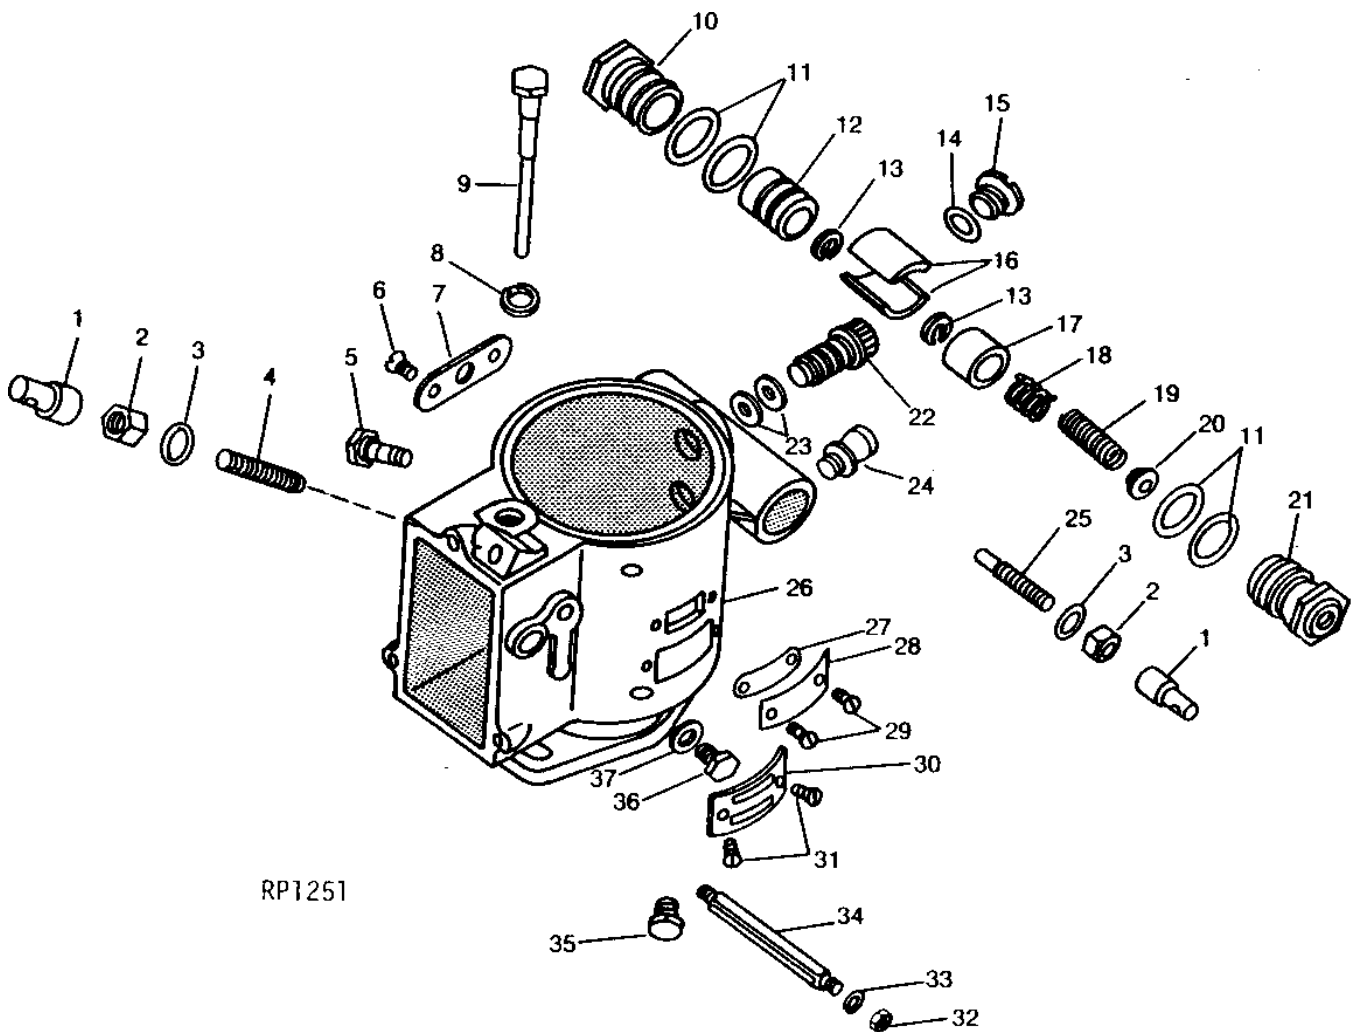

1E24

FUEL AND AIR

FUEL INJECTION PUMP DRIVE SHAFT - CONTINUED
(ROOSA-MASTER NO. DBGVC429-2DH)
(TRACTOR SERIAL NO. 029001-)

KEY	PART NO.	PART NAME	QTY	TRACTOR SERIAL NO.	REMARKS
1	T15721	SCREW	3		
2	12M7060	WASHER	3		0.209"
3	T15715	WASHER	3		
4	AT16555	FITTING	NA	-042000	
	AT17243	FITTING	NA	042001-	
5	T17945	COVER	NA		
6	T11918	GASKET	NA		
7	T17946	SHAFT	NA		
8	T15720	WASHER	NA		
9	R76578	O-RING	4		(SUB FOR T11915)
10	R30718	SCREW	NA		
11	R30719	LOCK WASHER	NA		
12	T15699	HOOK	NA		
13	AR28602	LINK	NA		
14	AT11520	HOOK	NA		
15	T15700	SPRING	NA		
16	T17952	WASHER	NA		
17	T11924	RETAINER	NA		
18	T11913	SPRING	NA		
19	T11914	GUIDE	NA		
20	T11911	SPRING	NA		
21	R74312	ARM	NA		(SUB FOR AR30736)
22	R30732	SHIM	NA		
23	R58422	SPRING	NA		(SUB FOR T11907)
24	T17115	VALVE	1		
25	AT15238	HOUSING	1		(NO LONGER AVAILABLE)
26	P48347	O-RING	1		(SUB FOR T12860) (SUB FOR R34404, THIS APPLICATION)
27	T11290	SEAL	2		
28	T11289	DRIVE SHAFT	NA		
29	R460R	O-RING	1		
30	T17948	SCREW	1		
31	T17950	RETAINER	1		
32	T17949	SPRING	1		
33	AT16124	LEVER	1		
34	AT16123	SHAFT	NA		
35	T15720	WASHER	NA		
36	R76578	O-RING	4		(SUB FOR T11915)
37	T11927	LEVER	NA		
38	R30721	CAM	NA		
39	T16602	ARM	NA		
40	R30722	BOLT	NA		
41	T17953	CAP SCREW	1		
42	T11921	NUT	2		
43	T17947	WASHER	1		
44	R34812	O-RING	1		(SUB FOR T11906)
..	AT16518	FUEL PUMP	1	-042000	(A) COMPLETE, (NO LONGER AVAILABLE)
..	AT16518	FUEL PUMP	1	042001-	(A) COMPLETE (NO LONGER AVAILABLE)

(A) SEE YOUR AUTHORIZED PUMP REPAIR STATION FOR PARTS NOT LISTED (NA)

1F1

FUEL AND AIR

FUEL INJECTION PUMP POWER PISTON
(ROOSA-MASTER NO. DBGVC429-2DH)
(TRACTOR SERIAL NO. 029001-)

RP1251 -UN-01JAN94

RP1251