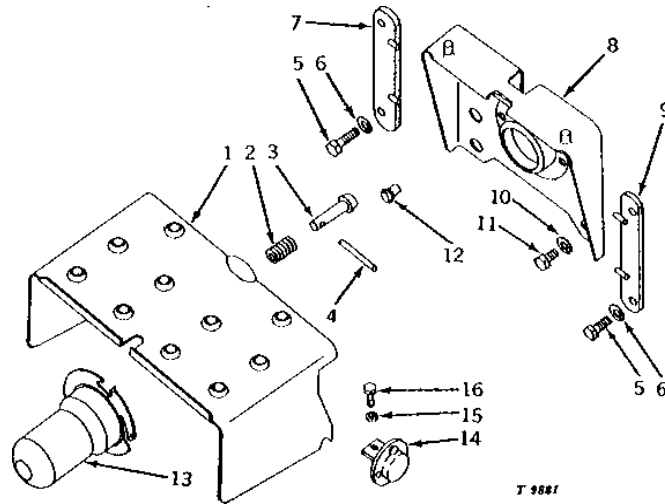

MEMORANDA

2B23

POWER TRAIN

T9881 -UN-01JAN94

PTO SHIELD

KEY	PART NO.	PART NAME	QTY	TRACTOR SERIAL NO.	REMARKS
1	AT13409	SHIELD	1		(NO LONGER AVAILABLE)
2	F1463R	SPRING	1		
3	F1462R	PIN	1		
4	34H293	SPRING PIN	1	3/16" X 2-1/2"	
5	19H3579	CAP SCREW	4	1/2" X 1-3/8"	
6	12H301	LOCK WASHER	4	1/2"	
7	AT12885	SUPPORT	1		(LESS HITCH) (NO LONGER AVAILABLE)
8	AT12564	BRACKET	1		(NO LONGER AVAILABLE)
9	AT12884	SUPPORT	1		(LESS HITCH) (NO LONGER AVAILABLE)
10	12H301	LOCK WASHER	4	1/2"	
11	19H1792	CAP SCREW	4	1/2" X 1"	
12	R27329	SCREW	2		(SUB FOR T12671)
13	AR26701	GUARD	1		
14	AT13931	HANGER	1		(SEAT SUPPORT) (NO LONGER AVAILABLE)
15	12H303	LOCK WASHER	1	5/16"	
16	19H2127	CAP SCREW	1	5/16" X 7/8"	