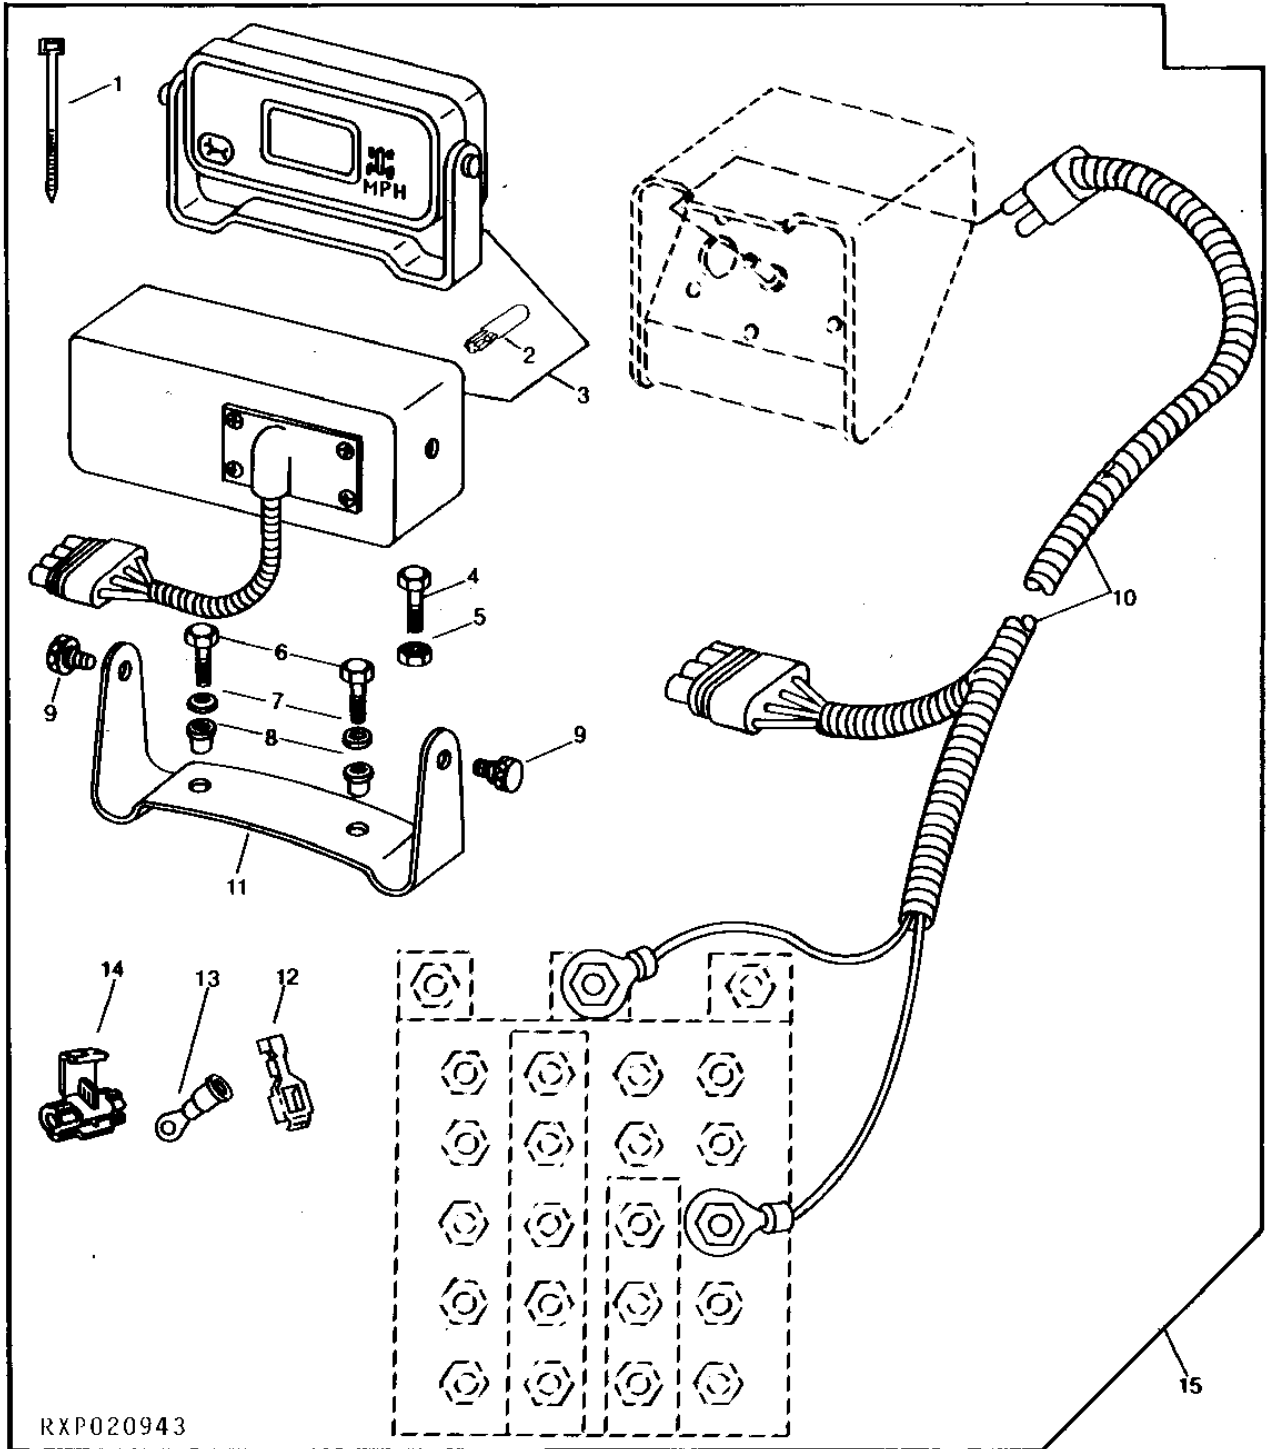

1J3

ELECTRICAL

PERFORMANCE TRAK II MINI-MONITOR (ANALOG TACHOMETER)

RXP020943 -UN-12OCT94

1J4

ELECTRICAL

PERFORMANCE TRAK II MINI-MONITOR - CONTINUED
(ANALOG TACHOMETER)

KEY	PART NO.	PART NAME	QTY	TRACTOR SERIAL NO.	REMARKS
1	R44302	TIE BAND	AR		
2	RE22589	LAMP	1		
3	RE21112	MONITOR CONSOLE	1		
4	19H1978	CAP SCREW	3	7/16" X 1-1/2"	
	12H293	LOCK WASHER	3	7/16"	
5	14H1047	NUT	3	7/16"	
	14H786	NUT	2	1/4"	
6	19H1914	CAP SCREW	2	1/4" X 1"	
7	24H1287	WASHER	4	9/32" X 5/8" X 0.065"	
8	R82423	NUT	2	RUBBER	
9	R83055	WING SCREW	1		
10	RE21113	WIRING HARNESS	1	3500 MM (138")	
11	R83109	BRACKET	1		
12	U46662	TERMINAL	1		
13	R77489	TERMINAL	1		
	R84158	TERMINAL	1		
14	AR67855	CONNECTOR	1		
15	RE21738	MONITOR CONSOLE	1	(CA)