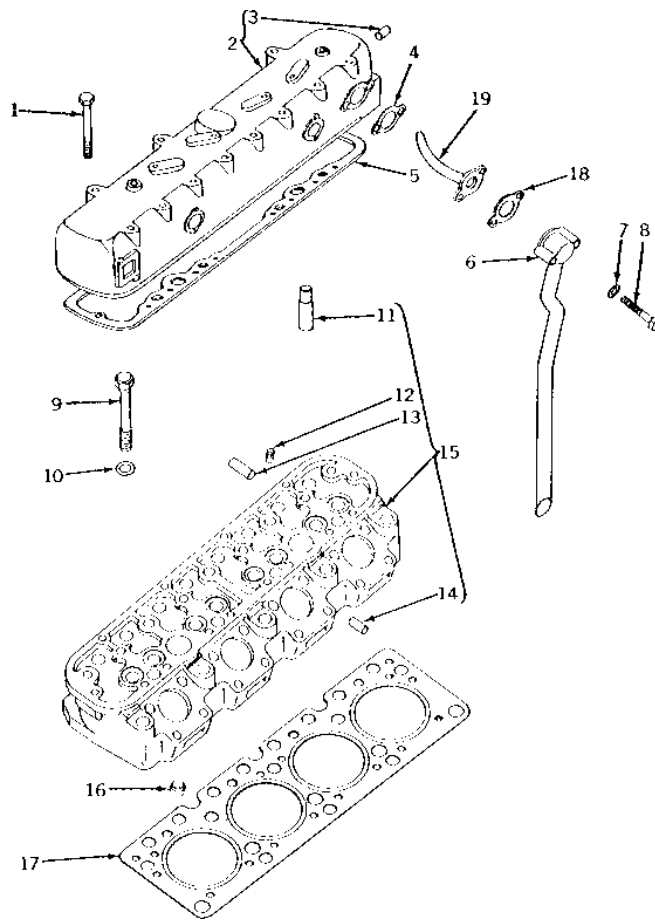

1A22

ENGINE

CYLINDER HEAD AND ROCKER ARM COVER (DIESEL)

T4091 -UN-01JAN94

T 4091

1A23

ENGINE

CYLINDER HEAD AND ROCKER ARM COVER - CONTINUED (DIESEL)

KEY	PART NO.	PART NAME	QTY	TRACTOR SERIAL NO.	REMARKS
1	19H2657	CAP SCREW	6		5/16" X 3-1/8"
	19H2654	CAP SCREW	8		5/16" X 4-5/8", (NO LONGER AVAILABLE)
2	AT11774	VALVE COVER	1		(SUB FOR AT15075, T16950, T18424 OR T12213) (NO LONGER AVAILABLE)
3	T11135	CAP	1		
4	T13188	GASKET	1		
5	R98825	GASKET	1		(SUB FOR T11317)
6	AT12300	TUBE	1		(NO LONGER AVAILABLE)
7	12H303	LOCK WASHER	2		5/16"
8	19H1913	CAP SCREW	2		5/16" X 2-1/4"
9	T11140	CAP SCREW	5		
	T11141	BOLT	5		
10	T12526	WASHER	10		
11	T11211	GUIDE	8	-010719	
	T15683	GUIDE	8	010720-	
12	M1102T	CAP	1	-012515	
	15H560	PIPE PLUG	1	012516-	1/16"
13	T11213	DOWEL PIN	2		(NO LONGER AVAILABLE)
14	T16573	PIN	4		(SUB FOR T11212, T20432 OR F1837R)
15	AT17377	CYLINDER HEAD	1		(MARKED T17514) (SUB FOR AT13965, AT14185 OR AT15753)
16	T12450	BUSHING	2		
17	R99080	GASKET	1		(SUB FOR AT12084, AT15708, AT11070 OR AT16542)
18	T13188	GASKET	1	-026599	
19	AT14990	TUBE	1	-026599	(SUB AT14989)