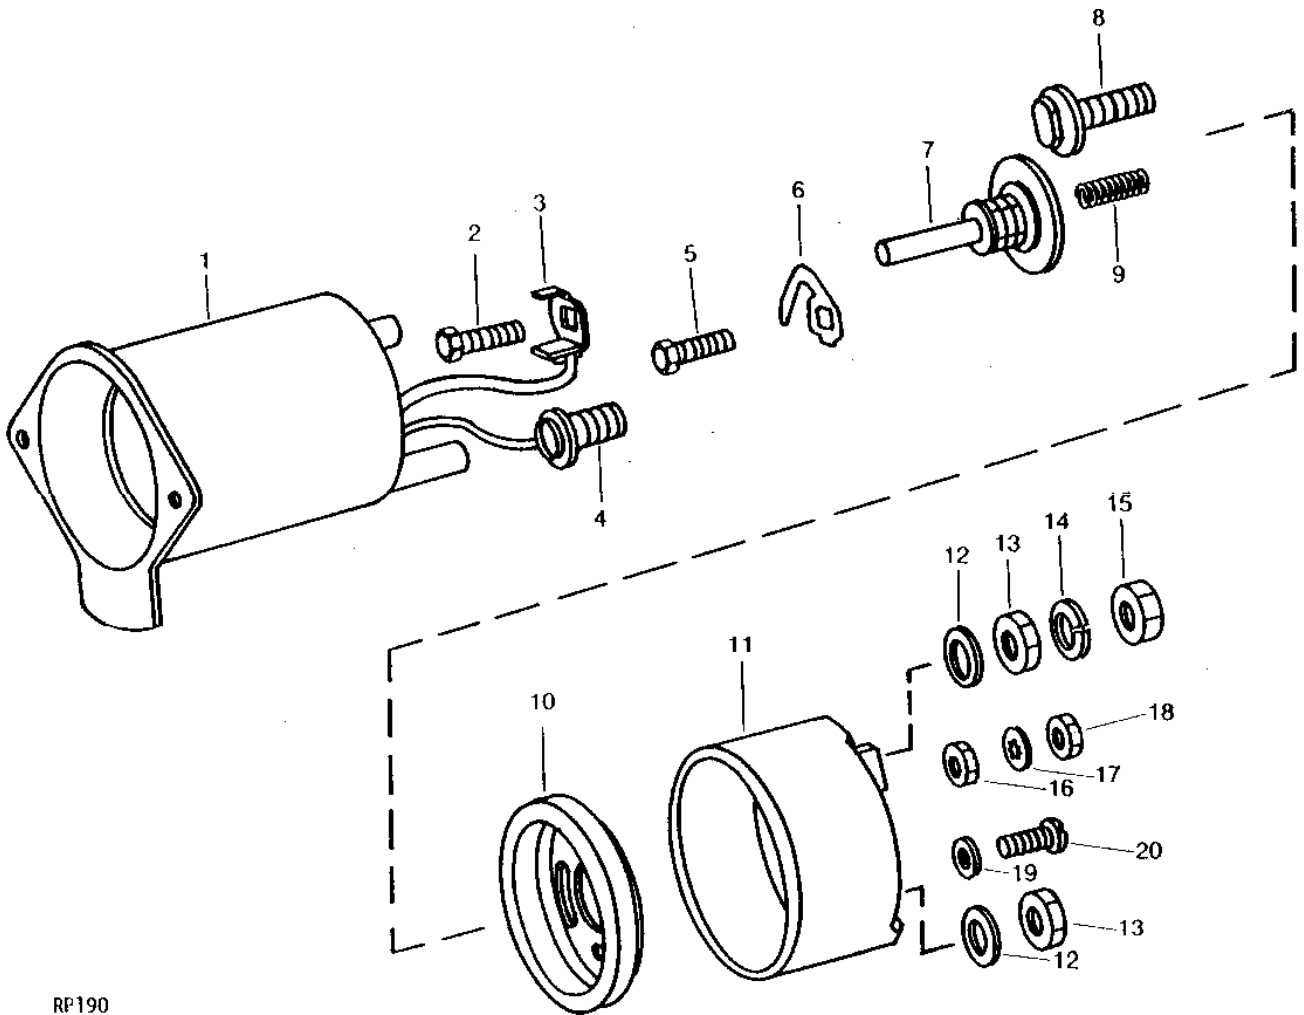

112

ELECTRICAL

RP190 -UN-01JAN94

SOLENOID SWITCH
(DELCO-REMY NO. 1114458)

RP190

113

ELECTRICAL

**SOLENOID SWITCH - CONTINUED
(DELCO-REMY NO. 1114458)**

KEY	PART NO.	PART NAME	QTY	TRACTOR SERIAL NO.	REMARKS
1	.....	HOUSING	1		(ORDER AR68304)
2	T19606	STUD	1		SWITCH TERMINAL
3	R11198	CLIP	1		(NLA)
4	T18354	SCREW	1		MOTOR TERMINAL
5	T19606	STUD	1		RESISTOR TERMINAL
6	T19604	CONTACT	1		
7	AT15146	CONTACT	1		
8	T18105	STUD	1		BATTERY TERMINAL
9	R11066	SPRING	1		
10	R61133	GASKET	1		(SUB FOR R49394)
11	R61134	COVER	1		(ALSO ORDER R61133) (SUB FOR R57452) (SUB AR68304) (NO LONGER AVAILABLE)
12	R11194	WASHER	2		
13	14H732	NUT	2		3/8"
14	12H304	LOCK WASHER	1		3/8"
15	14H1076	NUT	1		3/8"
16	AR11131	NUT	2		
17	12M7084	LOCK WASHER	2		0.169"
18	14H605	NUT	2		0.164"
19	R11039	WASHER	2		
20	21H1298	SCREW	2		0.190" X 3/8"
..	AR68304	SOLENOID	1		(12-VOLT)