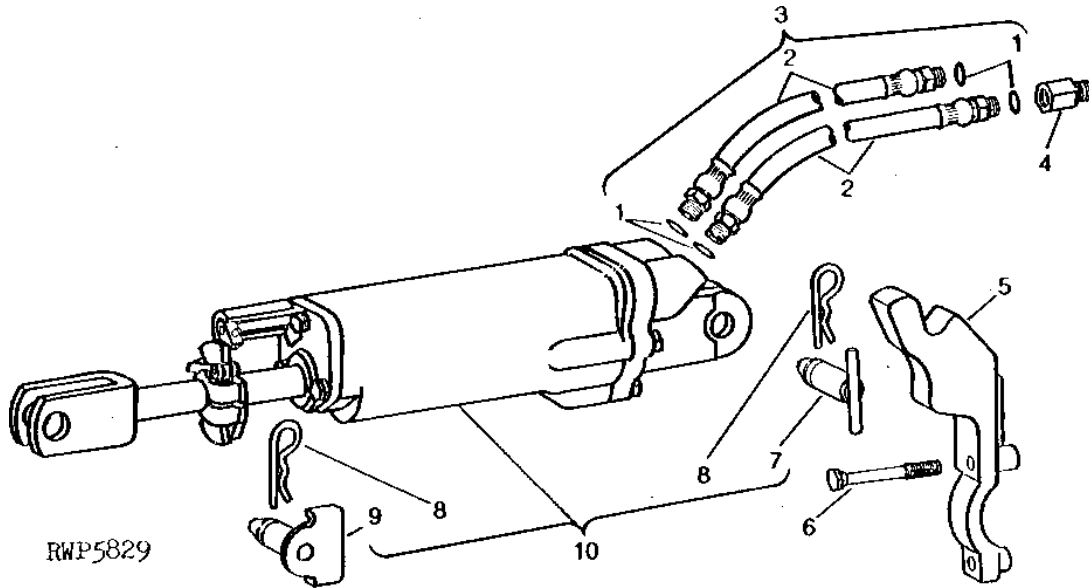

(A) CYLINDER SERIAL NO.

MEMORANDA

2G6

HYDRAULICS

REMOTE CYLINDER, HOSES AND TRANSPORT HOOK (TRACTOR SERIAL NO. 019240-)

RWP5829 -UN-01JAN94

KEY	PART NO.	PART NAME	QTY	TRACTOR SERIAL NO.	REMARKS
1	R26375	O-RING	4		
2	AR26407	HYDRAULIC HOSE	2		
3	AR27440	HYDRAULIC HOSE	1		(SUB (2) AR26407 AND (2) R26375)
4	R30816	ADAPTER	2	-019239	(USE WITH AT15332)
5	T17258	HOOK	1		(NO LONGER AVAILABLE)
6	19H3586	CAP SCREW	2		1/2" X 4-1/4"
7	AR47825	PIN	1		(SUB FOR AA6309R)
8	A3581R	SPRING LOCKING PIN	2		
9	AR71902	PIN	1		(SUB FOR AA6307R)
10	AR27437	CYLINDER	1		(INCLUDES AR93819 AND AR93820)