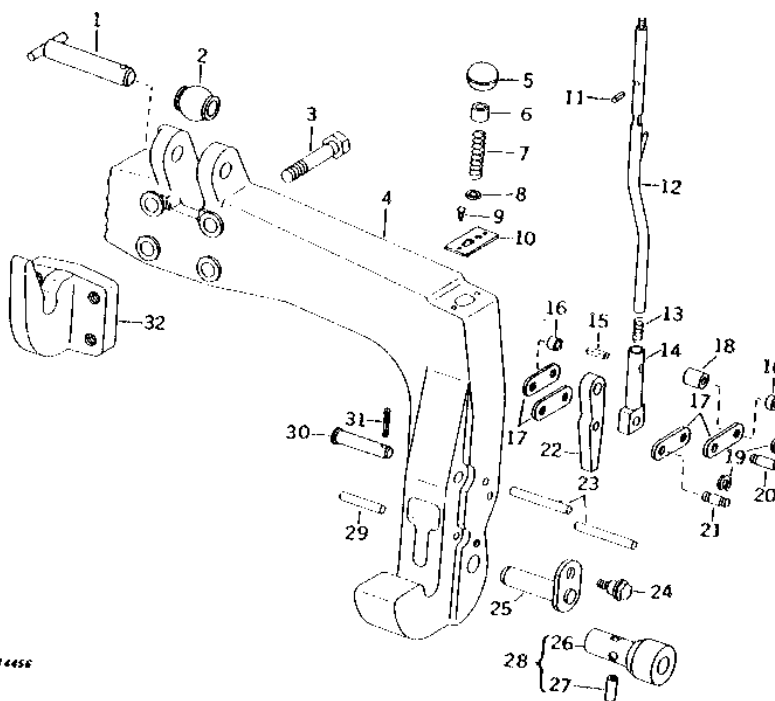

2F13

HYDRAULICS

R14456 -UN-01JAN94

HEAVY-DUTY IMPLEMENT QUICK COUPLER

R 14456

KEY	PART NO.	PART NAME	QTY	TRACTOR SERIAL NO.	REMARKS
1	AR39784	PIN	1	(SUB AR67881)	
2	F2681R	BALL	1		
3	19H2026	CAP SCREW	4	3/4" X 4"	
4	AR50368	QUICK COUPLER	1	(SUB FOR R41860) (SUB TY15269)	
5	F2861R	KNOB	2		
6	R39814	SLEEVE	2	(NO LONGER AVAILABLE)	
7	M60409	SPRING	2		
8	24H1658	WASHER	2	21/32" X 1" X 0.060"	
9	37H71	SCREW	4	NO. 12 X 5/8"	
10	R39815	BRACKET	2	(NO LONGER AVAILABLE)	
11	34H279	SPRING PIN	2	3/16" X 13/16"	
12	AR40194	ROD	1	R.H. (NO LONGER AVAILABLE)	
	AR39786	ROD	1	L.H. (NO LONGER AVAILABLE)	
13	B3686R	SPRING	2		
14	AR41933	END	2	(NO LONGER AVAILABLE)	
15	34H282	SPRING PIN	2	3/16" X 1"	
16	F2206R	WASHER	4		
17	R65242	STRAP	8	(SUB FOR R36439 OR R47590)	
18	28H1919	BUSHING	2	1/2" X 15/16"	
19	F2208R	SNAP RING	8		
20	R119275	PIN	2	(SUB FOR R36613 OR R47679)	
21	R119276	PIN	2	(SUB FOR R36440 OR R47678)	
22	R40424	LATCH	2		
23	34H377	SPRING PIN	4	1/2" X 3-1/2"	
24	AR40865	CAP SCREW	2	(USE WITH PIN WITH 1/4" THICK HANDLE) (SUB AR74673)	
	AR48110	CAP SCREW	2	(USE WITH PIN WITH 3/8" THICK HANDLE) (SUB AR74673)	
25	AR48111	PIN	2	(ALSO ORDER AR48110) (SUB FOR AR39783)	
26	R27998	HALF SLEEVE	2		
27	R27999	SPRING PIN	2		
28	AR27093	ADAPTER	2		
29	34H373	SPRING PIN	2	1/2" X 2-1/2"	
30	R40425	PIN	2		
31	11M7087	COTTER PIN	2	4 X 40 MM	
32	R41861	HOOK	1	(SUB R59478)	
..	AR50368	QUICK COUPLER	1	(SUB FOR AR39781) (SUB TY15269)