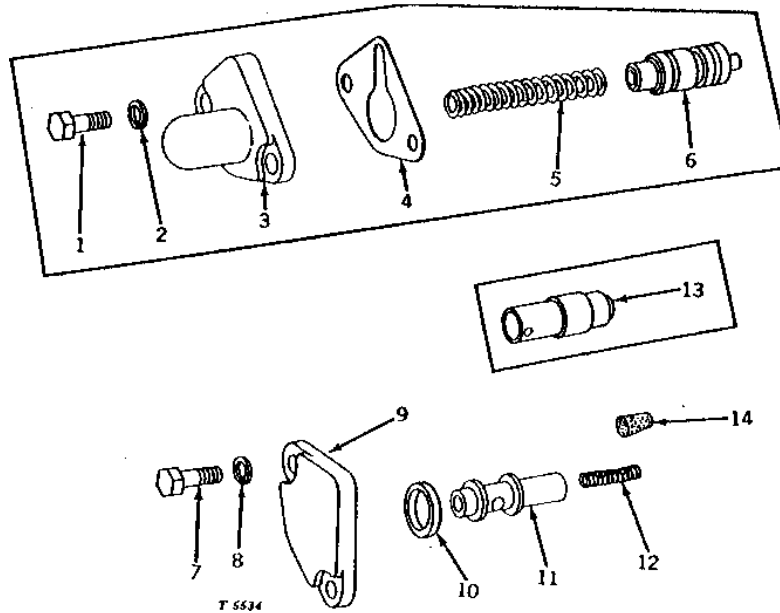

2D9

HYDRAULICS

T5534 -UN-01JAN94

OIL PRESSURE REGULATING FLOW CONTROL VALVE

KEY	PART NO.	PART NAME	QTY	TRACTOR SERIAL NO.	REMARKS
1	19H1900	CAP SCREW	2		5/16" X 3/4"
2	12H303	LOCK WASHER	2		5/16"
3	T13152	HOUSING	1		(NO LONGER AVAILABLE)
4	T13153	GASKET	1		(NO LONGER AVAILABLE)
5	T13150	SPRING	1		(NO LONGER AVAILABLE)
6	T13151	END PLATE	1		(NO LONGER AVAILABLE)
7	19H1900	CAP SCREW	2		5/16" X 3/4"
8	12H303	LOCK WASHER	2		5/16"
9	T16953	COVER	1		
10	T16952	WASHER	1		
11	T16961	VALVE	1	-021885	(NO LONGER AVAILABLE)
	T17291	VALVE	1	021886-	
12	T16960	SPRING	1	-021885	(NO LONGER AVAILABLE)
	T17290	SPRING	1	021886-	
13	T16959	HOUSING	1	-021885	
14	T16962	PLUG	1	-021885	(NO LONGER AVAILABLE)