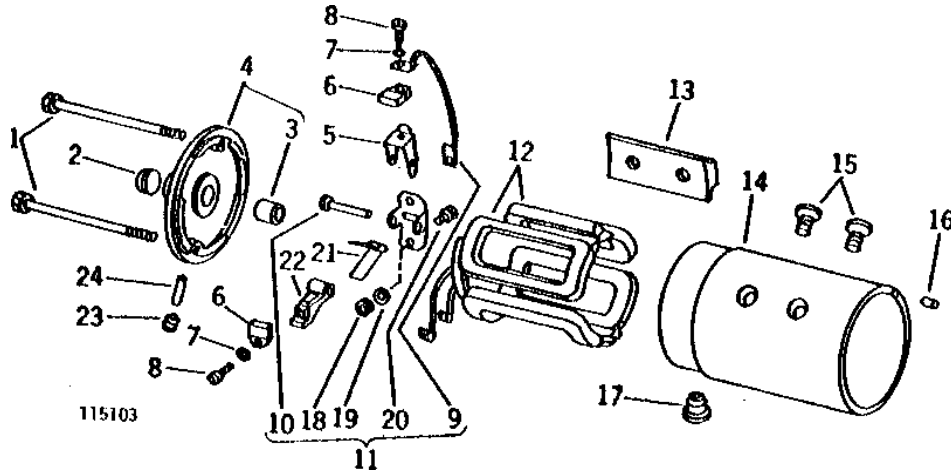

MEMORANDA

1H16

ELECTRICAL

STARTING MOTOR HOUSING AND COIL ASSEMBLY
(DIESEL)
(DELCO-REMY NOS. 1107523, 1107556 AND 1107573)
(TRACTOR SERIAL NO. 026874-)

T15103 -UN-01JAN94

KEY	PART NO.	PART NAME	QTY	TRACTOR SERIAL NO.	REMARKS
1	T11681	BOLT	2	-029000	(NO LONGER AVAILABLE)
2	R11243 30H9	CAP SCREW PLUG	2 1	029001-	3/4"
3	R61932	BUSHING	1		
4	R11238	END PLATE	1		COMMUTATOR, WITH BEARING
5	T738T	HOLDER	2		
6	R11239	BRUSH	4		
7	12M7084	LOCK WASHER	4		0.169"
8	37H78	SCREW	4		0.164" X 3/4", (SUB FOR T18104 OR R11255)
9	AT514T	WIRING LEAD	2		
10	T736T	PIN	2		
11	AT516T	KIT	2		
12	R11237	FIELD WINDING COIL	1	-029000	
	AT16290	FIELD WINDING COIL	1	029001-	
13	T11680	SHOE	4		
14	HOUSING	1		(ORDER TY6695)
15	21H1278	SCREW	8		3/8" X 5/8", (SUB FOR R11104) (NO LONGER AVAILABLE)
16	R11087	DOWEL PIN	1		
17	R11236	GROMMET	1		
18	14H778	NUT	4		0.190"
19	12H246	LOCK WASHER	4		0.190"
20	21H1020	SCREW	4		0.190" X 1/2"
21	T740T	SPRING	4		
22	T739T	HOLDER	2		(SUB FOR T18099)
23	15H558	PIPE PLUG	2		1/8", (SUB FOR R11085)
24	H23193	FELT	1		