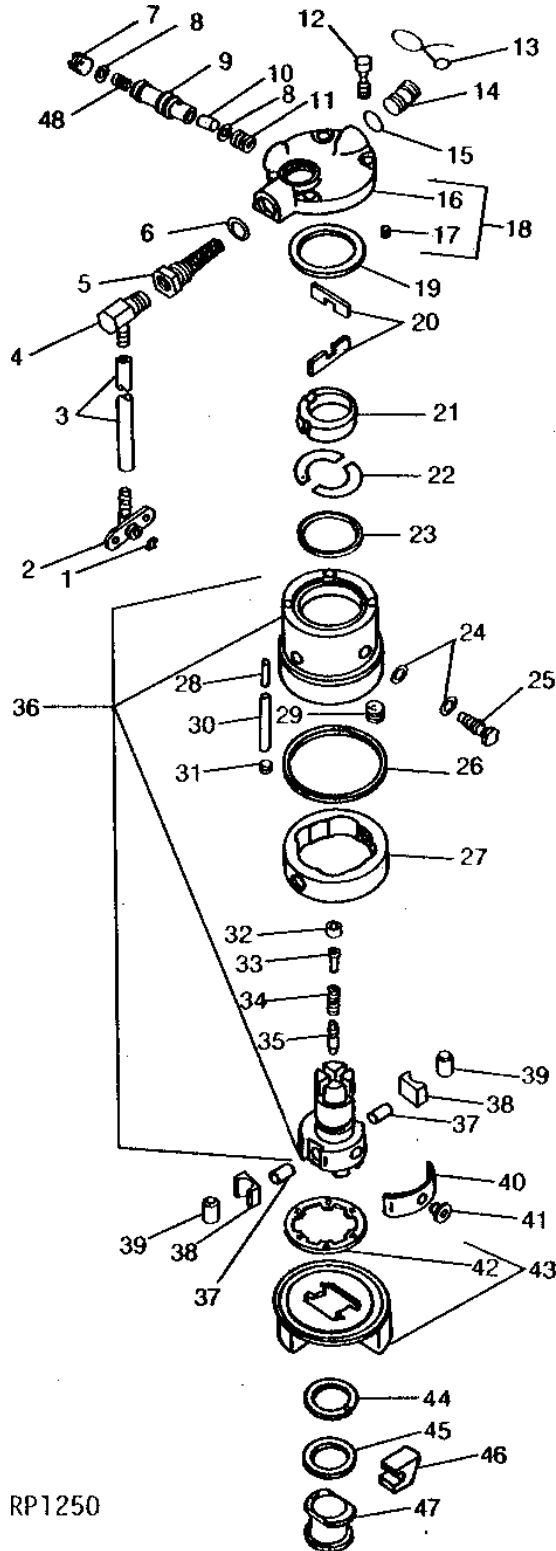

1F2

FUEL AND AIR

FUEL INJECTION PUMP POWER PISTON - CONTINUED
(ROOSA-MASTER NO. DBGVC429-2DH)
(TRACTOR SERIAL NO. 029001-)

KEY	PART NO.	PART NAME	QTY	TRACTOR SERIAL NO.	REMARKS
1	T17117	CAP	NA		
2	T17122	NUT	NA		
3	R76578	O-RING	4		(SUB FOR T11915)
4	T17124	SET SCREW	NA		
5	R30714	BOLT	NA		
6	T11884	SCREW	2		
7	T18380	GASKET	NA		
8	T11943	WASHER	NA		
9	T11923	STUD	NA		
10	R74310	PLUG	NA		(SUB FOR T15707 OR R49212)
11	T15710	O-RING	4		
12	T19863	PISTON	1		(SUB FOR T17121)
13	T15705	WASHER	2		
14	T15712	O-RING	1		
15	R40707	PLUG	NA		(SUB FOR T15711)
16	T18530	RETAINER	NA		
17	T18529	PISTON	NA		(SUB R70315)
18	T17119	SPRING	NA		
19	T17118	SPRING	NA		
20	T17125	GUIDE	NA		
21	T17126	PLUG	NA		
22	AT13974	SCREW	1		(NO LONGER AVAILABLE)
23	T11899	O-RING	2		
24	R36646	SCREW	NA		(SUB FOR T15719)
25	T17123	SET SCREW	NA		
26	AT15238	HOUSING	1		(NO LONGER AVAILABLE)
27	T11883	GASKET	2		
28	T11882	COVER	2		
29	T11884	SCREW	2		
30	T11875	IDENTIFICATION PLATE	NA		
31	T11876	SCREW	2		
32	T11932	NUT	NA		
33	R34812	O-RING	2		(SUB FOR T11906)
34	T11925	SHAFT	NA		
35	R30714	BOLT	NA		
36	T11930	SCREW	NA		
37	T11878	WASHER	1		
..	AT16518	FUEL PUMP	1	-042000	(A) COMPLETE, (ALSO ORDER AT16555) (NO LONGER AVAILABLE)
..	AT16518	FUEL PUMP	1	042001-	(A) COMPLETE (NO LONGER AVAILABLE)

(A) SEE YOUR AUTHORIZED PUMP REPAIR STATION FOR PARTS NOT LISTED (NA)

1F3

FUEL AND AIR

FUEL INJECTION PUMP END PLATE, HEAD AND ROTOR (ROOSA-MASTER NO. DBGVC429-2DH) (TRACTOR SERIAL NO. 029001-)

RP1250 -UN-01JAN94

RP1250