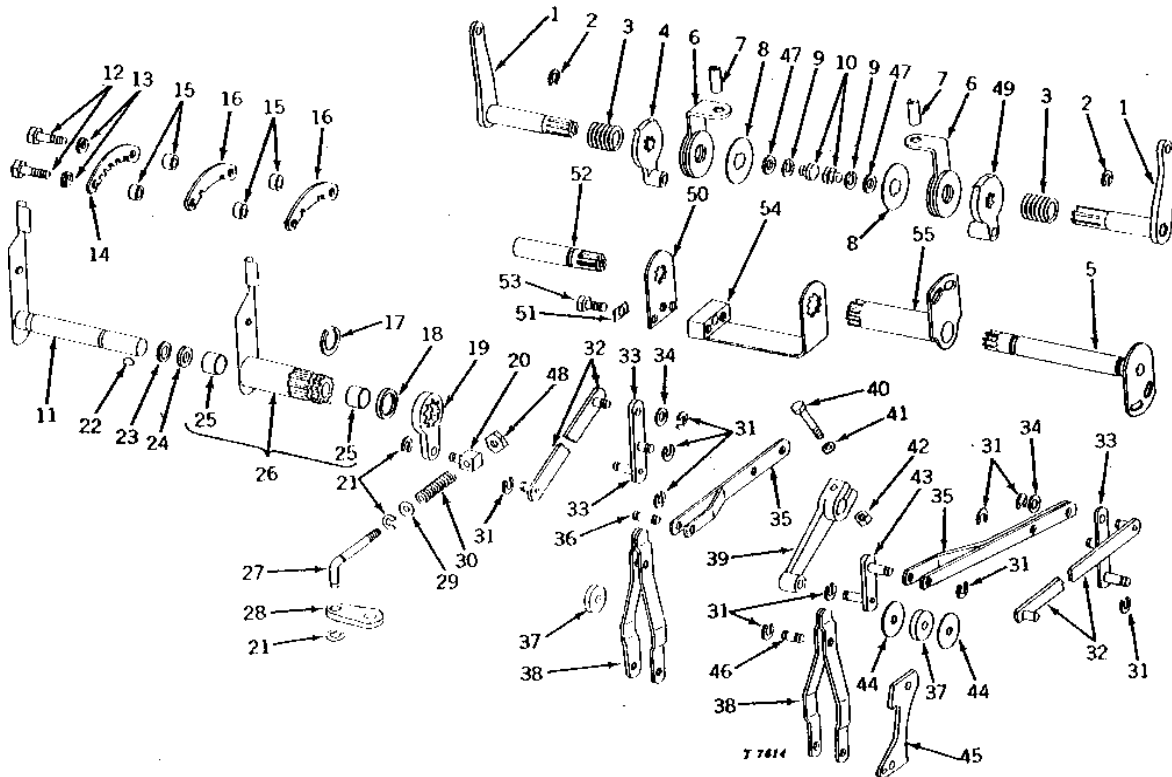

2D24

HYDRAULICS

ROCKSHAFT SELECTOR LEVERS AND LINKAGE (DUAL)

T7614 -UN-01JAN94

KEY	PART NO.	PART NAME	QTY	TRACTOR SERIAL NO.	REMARKS
1	AT12645	LEVER	2		(B) (NO LONGER AVAILABLE)
	AT12645	LEVER	2	-029000	(A) (C) (NO LONGER AVAILABLE)
2	F3366R	SNAP RING	2		
3	T24128	SPRING	2		(A) (C) (SUB FOR C784R) (NO LONGER AVAILABLE)
	T24127	SPRING	2		(B) (SUB FOR T13847) (NO LONGER AVAILABLE)
4	T19893	LEVER	1		(B) (SUB FOR T13118 OR T19382)
	T19893	LEVER	1	-029000	(A) (C) (SUB FOR T13118 OR T19382)
5	AT16391	SHAFT	1	029001-	(A) (C) (NO LONGER AVAILABLE)
6	AT16723	PLATE	2		(SUB FOR T12478 OR T12479)
7	25H1177	GROOVE PIN	2		3/8" X 5/8", (NO LONGER AVAILABLE)
8	T13395	WASHER	2		
9	12H303	LOCK WASHER	2		5/16"
10	19H2127	CAP SCREW	2		5/16" X 7/8"
11	AT12270	LEVER	1		(NO LONGER AVAILABLE)
12	19H1849	CAP SCREW	2		5/16" X 1-1/4"
13	12H303	LOCK WASHER	2		5/16"
14	T13136	QUADRANT	1		(NO LONGER AVAILABLE)
15	28H86	WASHER	4		0.364" X 0.540" X 5/16"
16	T13135	QUADRANT	2		(NO LONGER AVAILABLE)
17	R26643	SNAP RING	1		
18	T19580	SEAL	1		(SUB FOR AT16742)
19	T12480	LEVER	1		(NO LONGER AVAILABLE)
20	T12687	SWIVEL	1		(NO LONGER AVAILABLE)
21	R72654	SNAP RING	3		(SUB FOR R27507)
22	26H70	SHAFT KEY	1		1/8" X 1/2"
23	F3366R	SNAP RING	1		
24	T12367	WASHER	1