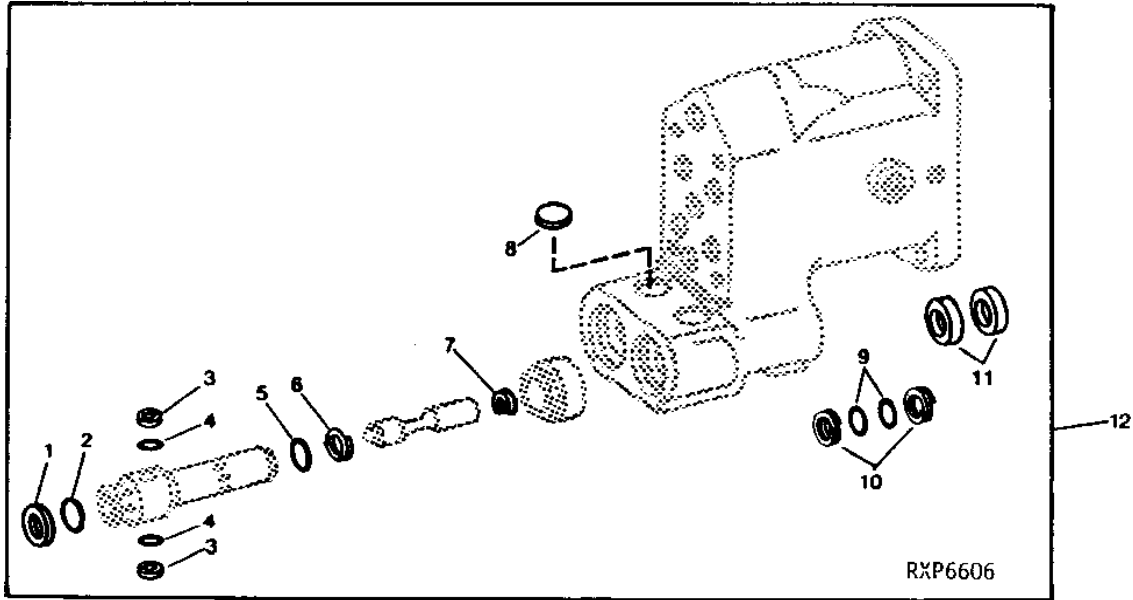

MEMORANDA

2G1

HYDRAULICS

RXP6606

-UN-06OCT94

BREAKAWAY COUPLER OVERHAUL KIT

KEY	PART NO.	PART NAME	QTY	TRACTOR SERIAL NO.	REMARKS
1	R26485	BACK-UP RING	2		
2	R59343	RING	2		
3	R26484	BACK-UP RING	4		
4	R65286	O-RING	4	(SUB A3917R)	
5	R375R	O-RING	2		
6	R26482	RING	2		
7	R26483	SNAP RING	2		
8	30H15	PLUG	2	1-1/8"	
9	A4730R	O-RING	4	(EARLY DESIGN)	
10	R26480	BACK-UP RING	4	(EARLY DESIGN)	
11	R79311	SEAL	4	(CURRENT DESIGN) (SUB FOR R65285 AND R74530)	
12	AR82570	KIT	1	(SUB FOR AR30685)	