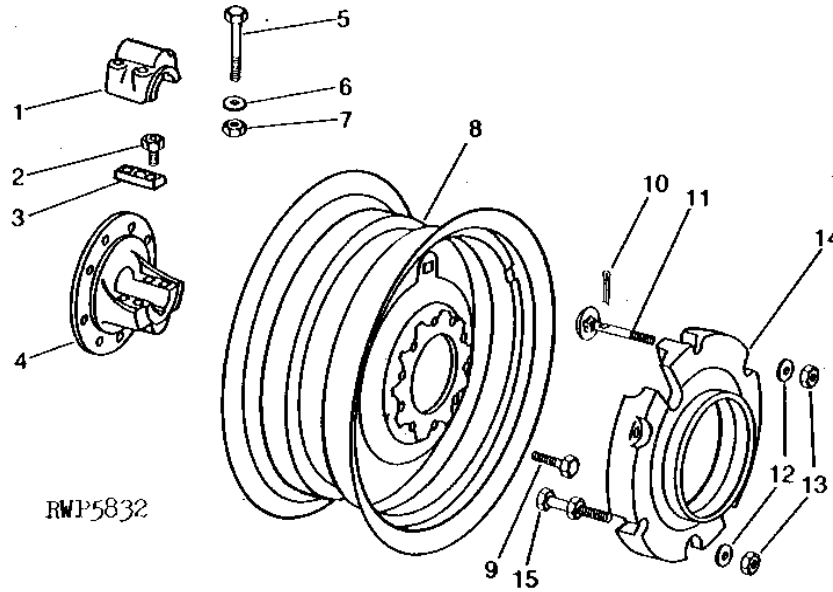

2H15

WHEELS, FRONT AXLES, SHEET METAL

RWP5832 -UN-01JAN94

REAR WHEELS AND WHEEL WEIGHTS (ROW-CROP AND ROW-CROP UTILITY)

KEY	PART NO.	PART NAME	QTY	TRACTOR SERIAL NO.	REMARKS
1	T14942	CAP	1		
2	M511T	SCREW	2		(NO LONGER AVAILABLE)
3	M2651T	KEY	2		
4	T17903	HUB	1		(SUB FOR T14941) (NO LONGER AVAILABLE)
5	T24475	BOLT	4		(SUB FOR T14943)
6	R73290	WASHER	8		(SUB FOR T497T)
7	14H1039	NUT	4		5/8"
8	JD3016	RIM	1		(13.6 X 28" TIRES AND 14.9 X 28" TIRES) (SUB FOR JD3010)
	JD3012	RIM	1		(12.4 - 36" TIRES) (NO LONGER AVAILABLE)
	JD3013	WHEEL	1		(11.2 - 36" TIRES)
	JD3014	WHEEL	1		(13.9 - 36" TIRES)
	JD3015	RIM	1		(12.4 X 28" TIRES) (NO LONGER AVAILABLE)
9	JD16	WHEEL BOLT	9		
10	11M7015	COTTER PIN	3		3.200 X 25 MM
11	R28493	BOLT	3		(FIRST WEIGHT TO WHEEL)
12	12H294	LOCK WASHER	3		5/8"
13	14H1039	NUT	3		5/8"
14	T21689	WEIGHT	2		54KG (120 LBS) (NO LONGER AVAILABLE)
15	A4064R	BOLT	3		(SECOND AND ADDITIONAL WEIGHTS)