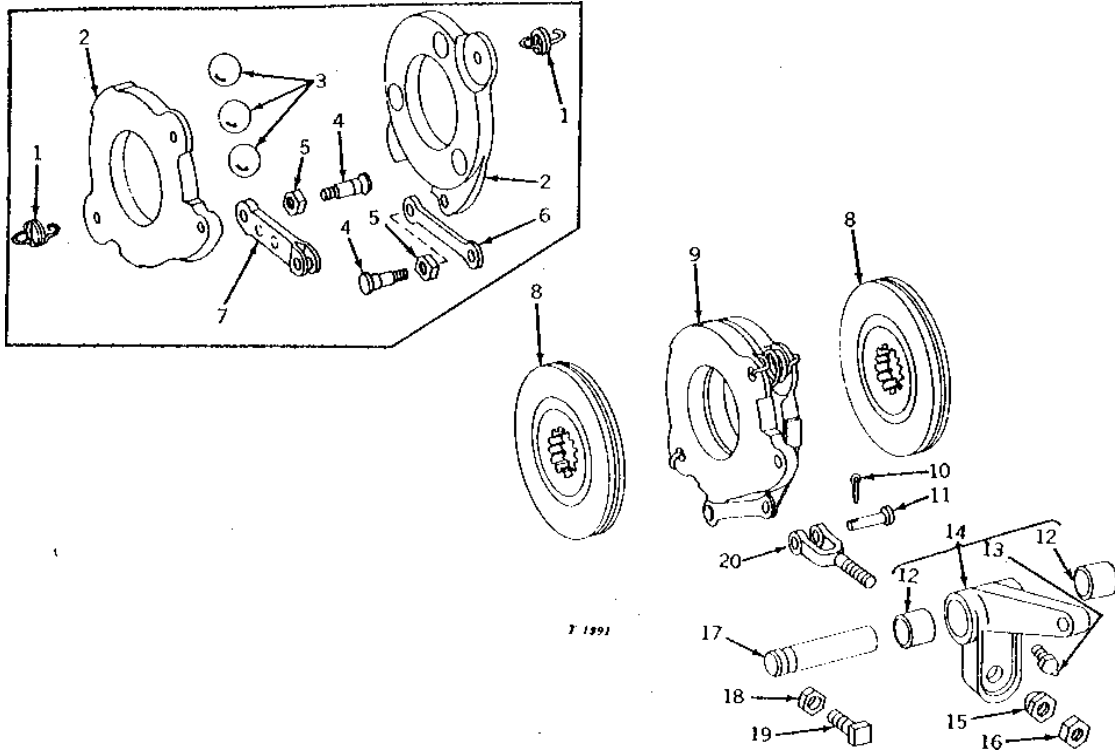

2D1

STEERING AND BRAKES

T1991 -UN-01JAN94

BRAKE ASSEMBLY (HI-CROP)

KEY	PART NO.	PART NAME	QTY	TRACTOR SERIAL NO.	REMARKS
1	M831T	SPRING	2		
2	T13737	DISK	2		
3	M830T	BALL	3		
4	M834T	STUD	2		
5	14H882	NUT	2	5/16"	
6	T13739	LINK	1		
7	T13738	CLEVIS	1	(SUB T13739)	
8	AT13948	DISK	2		
9	AT11656	DISK	1		
10	11M7081	COTTER PIN	1	2.500 X 20 MM	
11	P48769	PIN	1	(SUB FOR L4668T)	
12	M1640T	BUSHING	2		
13	JD7759	LUBRICATION FITTING	1		
14	AT13946	CRANK	1	(MARKED T15645) (NO LONGER AVAILABLE)	
15	M949T	NUT	1		
16	14H774	NUT	1	3/8"	
17	T15649	PIN	1	(NO LONGER AVAILABLE)	
18	14H732	NUT	1	3/8"	
19	22H836	SET SCREW	1	3/8" X 1"	
20	T19037	YOKE	1	(SUB FOR M948T)