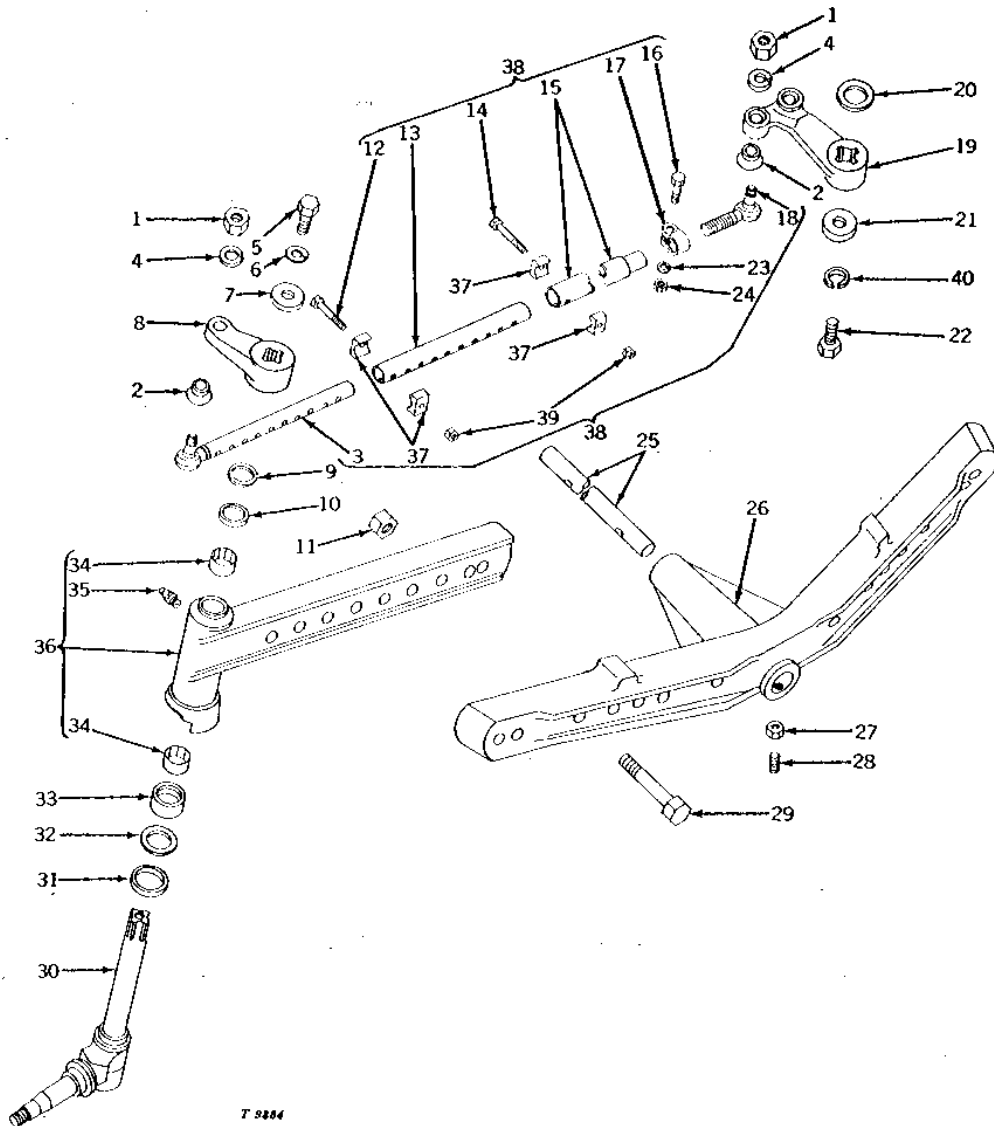

2H3

WHEELS, FRONT AXLES, SHEET METAL

SWEPT BACK ADJUSTABLE FRONT AXLE (ROW-CROP UTILITY)

T9884 -UN-01JAN94

2H4

WHEELS, FRONT AXLES, SHEET METAL

SWEPT BACK ADJUSTABLE FRONT AXLE- CONTINUED (ROW-CROP UTILITY)

KEY	PART NO.	PART NAME	QTY	TRACTOR SERIAL NO.	REMARKS
1	14H888	NUT	4		9/16"
2	M648T	COVER	4		(SUB FOR T15688)
3	AT13972	TIE ROD END	2		
4	12H317	LOCK WASHER	4		9/16"
5	19H1756	CAP SCREW	2		5/8" X 1-1/2"
6	12H294	LOCK WASHER	2		5/8"
7	M1006T	WASHER	2		
8	T12802	LEVER	1		(NO LONGER AVAILABLE)
	T12803	LEVER	1		(NO LONGER AVAILABLE)
9	M1250T	SHIM	AR		(0.69 MM (.027"))
10	M1518T	WASHER	2		
11	14H794	NUT	4	-025381	3/4"
	14H794	NUT	4	025382-	3/4"
12	19H1913	CAP SCREW	2		5/16" X 2-1/4"
13	T15691	TUBE	2		
14	19H1949	CAP SCREW	2		5/16" X 2-1/2"
15	T15692	TUBE	1	-029010	(SUB T18057 AND T17700)
	T18057	TUBE	2	029011-	
16	19H1765	CAP SCREW	2	-029010	3/8" X 1-3/4"
	19H3552	CAP SCREW	2	029011-	5/16" X 1-1/2"
17	M2300T	CLAMP	2	-029010	(SUB FOR T15689) (SUB H145112)
	T17700	CLAMP	2	029011-	(NO LONGER AVAILABLE)
18	AT13971	BALL JOINT	2		
19	T12799	ARM	1		(A) (NO LONGER AVAILABLE)
	T12800	ARM	1		(B) (NO LONGER AVAILABLE)
20	D1821R	WASHER	AR		
21	F3607R	WASHER	1		(B)
	M1006T	WASHER	1		(A) (NO LONGER AVAILABLE)
22	19H1768	CAP SCREW	1		(B) 3/4" X 2"
	19H1756	CAP SCREW	1		(A) 5/8" X 1-1/2"
23	12H304	LOCK WASHER	2	-029010	3/8"
	12H303	LOCK WASHER	2	029011-	5/16"
24	14H1076	NUT	2	-029010	3/8"
	14H785	NUT	2	029011-	5/16"
25	T12786	DOWEL PIN	1		
26	T12801	AXLE	1		(NO LONGER AVAILABLE)
27	14H826	NUT	2		1/2"
28	22H988	SET SCREW	2		1/2" X 1-1/4"
29	19H2084	CAP SCREW	4	-025381	3/4" X 4-1/2"
	19H2084	CAP SCREW	4	025382-	3/4" X 4-1/2"
30	AT11976	KNUCKLE	2		(MARKED T12761) (NO LONGER AVAILABLE)
	AT17644	SPINDLE	2		(C) (MARKED T19355) (NO LONGER AVAILABLE)
31	M2282T	WASHER	2		
32	M2283T	WASHER	2		
33	JD8407	THRUST BEARING	2		
34	JD8820	NEEDLE BEARING	4		
35	JD7759	LUBRICATION FITTING	2		
36	AT11925	END	1		R.H. (MARKED T12205) (NO LONGER AVAILABLE)
	AT11926	END	1		L.H. (MARKED T12206) (NO LONGER AVAILABLE)
	AT17643	END	1		(C) R.H. (MARKED T19357) (NO LONGER AVAILABLE)
	AT17642	END	1		(C) L.H. (MARKED T19356) (NO LONGER AVAILABLE)
37	T15690	CLAMP	8		
38	AT16230	TIE ROD	2		(SUB FOR AT13970)
39	T16464	LOCK NUT	4	-029010	
	BP12232	LOCK NUT	4	029011-	(SUB FOR M376T) (SUB T16464)
40	12H236	LOCK WASHER	1		(B) 3/4"
	12H294	LOCK WASHER	1		(A) 5/8"

- (A) MANUAL STEERING
- (B) POWER STEERING
- (C) LOW PROFILE