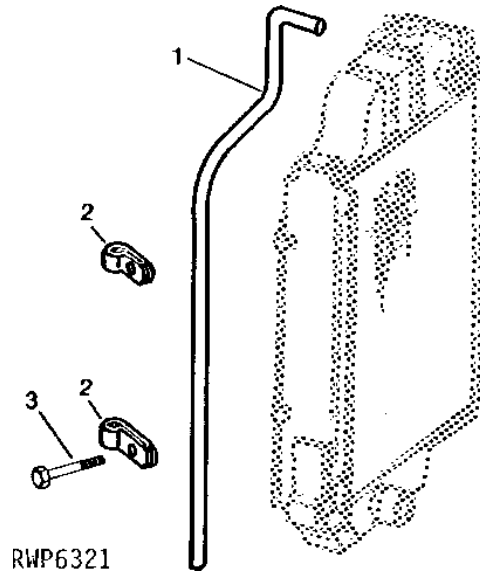

1B24

ENGINE

RWP6321 -UN-01JAN94

RADIATOR OVERFLOW HOSE

KEY	PART NO.	PART NAME	QTY	TRACTOR SERIAL NO.	REMARKS
1	R67035	HOSE	1		
2	T12250	CLIP	2		
3	19H1900	CAP SCREW	2	5/16" X 3/4"