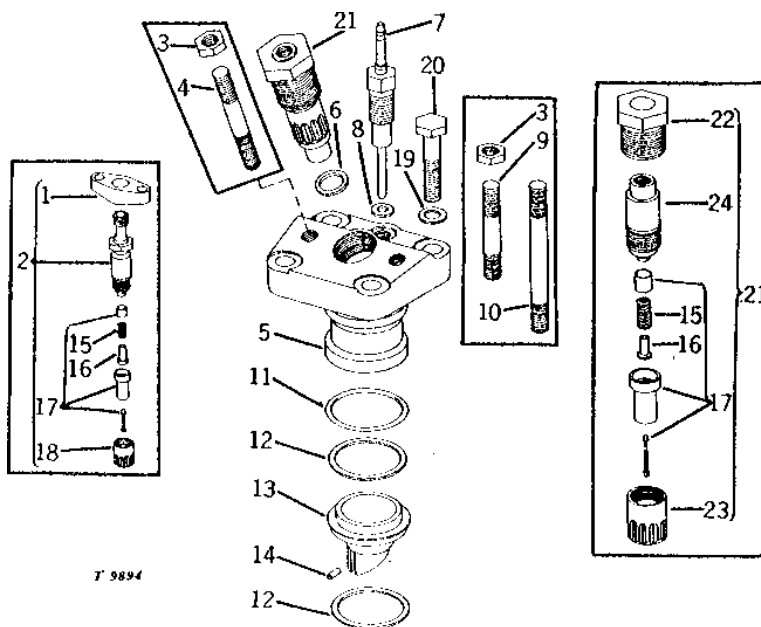

1E12

FUEL AND AIR

TURBULENCE CHAMBER, INJECTION NOZZLE AND GLOW PLUG (DIESEL) (TRACTOR SERIAL NO. 010001-042000)

T9894 -UN-01JAN94

KEY	PART NO.	PART NAME	QTY	TRACTOR SERIAL NO.	REMARKS
1	T12186	PLATE	4	-029000	(NO LONGER AVAILABLE)
2	AT11077	NOZZLE	4	-029000	
3	14H1080	NUT	24	-019239	3/8"
4	T11219	STUD	8	019240-029000	3/8"
5	AT16746	CHAMBER	4	-029000	(SUB FOR AT12061 OR T12629) (SUB AT23537, (2) T11219 AND T18533) (SUB FOR T18367)
	T18533	CHAMBER	4	029001-	
	T11167	WASHER	4		
6	AT16144	GLOW PLUG	4	-029000	(SUB FOR AT13152, AT14773 OR AT11014)
7	AT23537	GLOW PLUG	4	029001-	(SUB FOR AT16499)
8	T16331	GASKET	4	-029000	(SUB FOR T11223)
9	19H3219	CAP SCREW	1	-019239	3/8" X 1-3/8", (SUB FOR T11215 OR T19274)
10	T11214	STUD	8	-012515	3/8" X 3-3/16", (NO LONGER AVAILABLE)
	19H3219	CAP SCREW	1	012516-019239	3/8" X 1-3/8", (SUB FOR T19274)
11	T19687	O-RING	4		(SUB FOR AR34082) (NO LONGER AVAILABLE)
12	T11221	WASHER	8		
13	T11222	CHAMBER	4	-029000	
	T18365	CHAMBER	4	029001-	
14	T16573	PIN	4		(SUB FOR T11212)
15	T18425	SPRING	4		(SUB FOR T12060, T12062, T12063, T12065 OR T16951)
16	T12056	SPACER	4		0.50-0.60 MM (.020"-.024") (NLA)
	T12057	SPACER	4		0.66-0.76 MM (.026"-.030") (NLA)
	T12058	SPACER	4		0.80-0.90 MM (.032"-.039") (NLA)
	T12059	SPACER	4		0.96-1.06 MM (.038"-.042") (NLA)
17	AT16493	NOZZLE	4		(SUB FOR AT11733)
18	T12187	NUT	4	-029000	(NO LONGER AVAILABLE)
19	24M7096	WASHER	16	019240-	10.500 X 18 X 1.600 MM
20	19H1800	CAP SCREW	16	019240-	3/8" X 1-1/2"
21	AT16344	NOZZLE HOLDER	4	029001-	
22	T18179	NUT	4	029001-	(NLA)
23	T18181	NUT	4	029001-	(NLA)
24	T18180	HOUSING	4	029001-