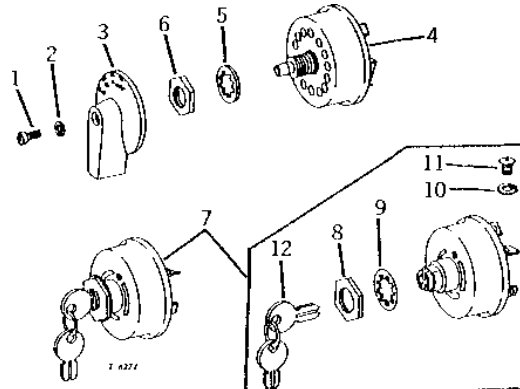

1120

ELECTRICAL

T8271 -UN-01JAN94

SWITCHES

KEY	PART NO.	PART NAME	QTY	TRACTOR SERIAL NO.	REMARKS
1	21H973	SCREW	1		0.164" X 3/8"
2	12H315	LOCK WASHER	1		0.164", (SUB FOR M2064T OR A766R)
3	AT65316	KNOB	1		(SUB FOR R27963)
4	AR28401	SWITCH	1		LIGHT
5	12H292	LOCK WASHER	1		1/2"
6	A4655R	NUT	1		(SUB FOR 1902692)
7	AT11889	SWITCH	1	-029000	(SUB AT16703 AND AT16704)
	AT16703	SWITCH	1	029001-042000	(A)
	AT17621	SWITCH	1	042001-	(A)
	AR26528	SWITCH	1	-055380	(B) (C)
	AT21567	SWITCH	1	055381-	(B) (C) (SUB FOR AT21041)
8	T15969	NUT	1		
9	12M7038	LOCK WASHER	1		0.650"
10	12H302	LOCK WASHER	3	-029000	1/4"
	12H302	LOCK WASHER	4	029001-	1/4"
11	21H1140	SCREW	3	-029000	1/4" X 3/8"
	21H1140	SCREW	4	029001-	1/4" X 3/8"
12	A4700R	KEY	2		(B)
	T17623	KEY	2		(A)

(A) DIESEL
(B) GASOLINE
(C) LP-GAS