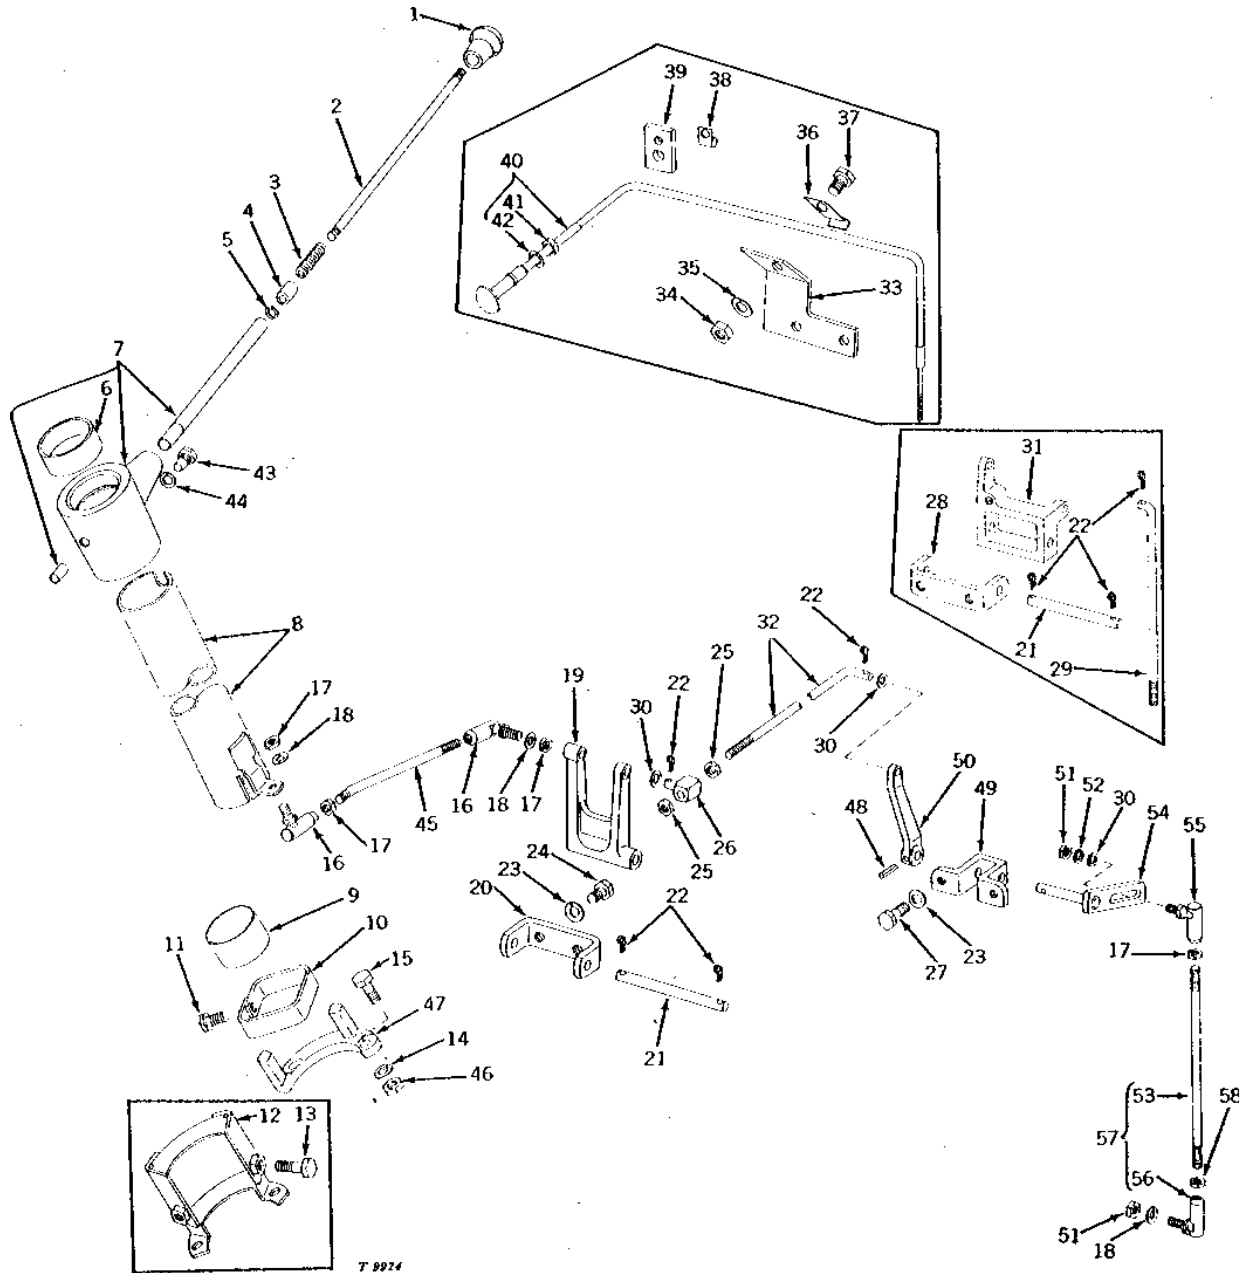

1F7

FUEL AND AIR

T9924 -UN-01JAN94

THROTTLE CONTROL (HAND OPERATED) (DIESEL)

1F8

FUEL AND AIR

THROTTLE CONTROL - CONTINUED (HAND OPERATED) (DIESEL)

KEY	PART NO.	PART NAME	QTY	TRACTOR SERIAL NO.	REMARKS
1	R26670	KNOB	1		
2	T15179	SHAFT	1		(SUB R38376 AND R38377)
3	R28009	SPRING	1		
4	R26952	GUIDE	1		(SUB R38376 AND R38377)
5	R30828	SNAP RING	1		
6	R27075	BUSHING	1		
7	AT16821	LEVER	1		(MARKED T19156) (SUB FOR AR26614 OR AR30472)
8	AT12866	TUBE	1	-029000	(A) (C) (NO LONGER AVAILABLE)
	AT16481	TUBE	1	029001-	(A) (C) (NO LONGER AVAILABLE)
	AT12959	TUBE	1	-029000	(B) (NO LONGER AVAILABLE)
	AT16482	TUBE	1	029001-	(B) (NO LONGER AVAILABLE)
9	R105811	ISOLATOR	1		(SUB FOR R26958)
10	AR26613	CLAMP	1		
11	19H1227	CAP SCREW	1		1/4" X 1/2"
12	AT12867	BRACKET	1	-029000	(NO LONGER AVAILABLE)
13	19H1914	CAP SCREW	2	-029000	1/4" X 1"
14	12H304	LOCK WASHER	2		3/8"
15	19H1731	CAP SCREW	2		3/8" X 1"
16	T23688	BALL JOINT	2		(SUB FOR AL2096T)
17	14H649	NUT	4		1/4"
18	12H302	LOCK WASHER	3		1/4"
19	T14112	CLEVIS	1		(NO LONGER AVAILABLE)
20	T14117	BRACKET	1		(NO LONGER AVAILABLE)
21	T14115	PIN	2	-029000	(NO LONGER AVAILABLE)
	T14115	PIN	1	029001-	(NO LONGER AVAILABLE)
22	11M7079	COTTER PIN	7	-029000	0.098" X 0.472"
	11M7079	COTTER PIN	4	029001-	0.098" X 0.472"
23	12H303	LOCK WASHER	4		5/16"
24	19H1900	CAP SCREW	2		5/16" X 3/4"
25	14H786	NUT	2		1/4"
26	A4948R	SWIVEL	1		
27	19H2020	CAP SCREW	2		5/16" X 1/2"
28	T14116	BRACKET	1	-029000	(NO LONGER AVAILABLE)
29	T14111	BOLT	1	-029000	(NO LONGER AVAILABLE)
30	24H1286	WASHER	3		9/32" X 1/2" X 1/16"
31	T14114	CRANK	1	-029000	(NO LONGER AVAILABLE)
32	T14113	BOLT	1		(NO LONGER AVAILABLE)
33	T14118	BRACKET	1	-029000	(NO LONGER AVAILABLE)
34	14H785	NUT	1	-029000	5/16"
35	12H303	LOCK WASHER	1	-029000	5/16"
36	T11337	CLAMP	1	-029000	(NO LONGER AVAILABLE)
37	19H2020	CAP SCREW	1	-029000	5/16" X 1/2"
38	T15358	CLIP	1	-029000	(NO LONGER AVAILABLE)
39	T15357	STRAP	1	-029000	(NO LONGER AVAILABLE)
40	AT12868	PUSH PULL CABLE	1	-029000	
41	14H774	NUT	1	-029000	3/8"
42	12H310	LOCK WASHER	1	-029000	3/8"
43	R28007	BOLT	1		
44	12H304	LOCK WASHER	1		3/8"
45	T14106	LEVER	1		(NO LONGER AVAILABLE)
46	14H1076	NUT	2		3/8"
47	T18338	STOP	1	029001-	(NO LONGER AVAILABLE)
48	25H42	GROOVE PIN	1	029001-	1/8" X 3/4"
49	T18337	BRACKET	1	029001-	(NO LONGER AVAILABLE)
50	T18336	LEVER	1	029001-	(NO LONGER AVAILABLE)
51	14H860	NUT	2	029001-	1/4"
52	12H302	LOCK WASHER	1	029001-	1/4"
53	AT17269	ROD	1		(SUB FOR T18335) (NO LONGER AVAILABLE)
	T18999	STUD	1	042001-	(NO LONGER AVAILABLE)
54	AT16480	BELLCRANK	1	029001-	(NO LONGER AVAILABLE)
55	T23688	BALL JOINT	1	029001-	(SUB FOR AL2096T)
56	T23688	BALL JOINT	1	-042000	(SUB FOR AL2096T)
	AT17267	BALL JOINT	1	042001-	(NO LONGER AVAILABLE)
57	AT17269	ROD	1	042001-	(NO LONGER AVAILABLE)
58	14H649	NUT	1	-042000	1/4"
	14H1025	NUT	1	042001-	1/4"