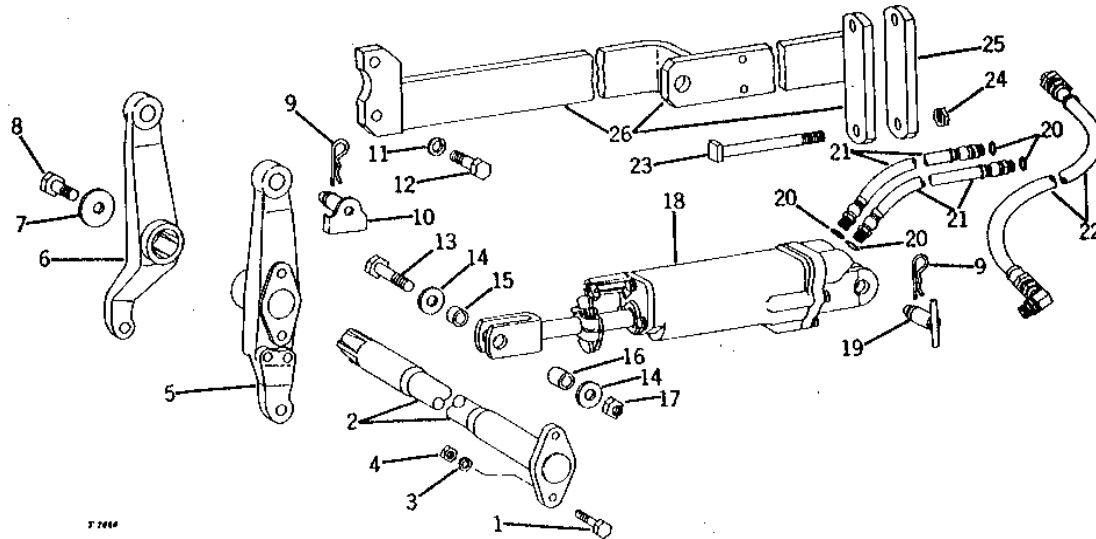

2E10

HYDRAULICS

**FRONT ROCKSHAFT AND REMOTE CYLINDER
(SINGLE AND DUAL)
(REMOTE CYLINDER CONTROLLED)
(ROW-CROP)**

T7066 -UN-01JAN94

KEY	PART NO.	PART NAME	QTY	TRACTOR SERIAL NO.	REMARKS
1	19H1990	CAP SCREW	2	1/2" X 2-1/4"	
2	AT12924	ROCKSHAFT	1		(NO LONGER AVAILABLE)
3	12H301	LOCK WASHER	2	1/2"	
4	14H1040	NUT	2	1/2"	
5	T14771	ARM	1		(NO LONGER AVAILABLE)
6	T14770	ARM	1		(NO LONGER AVAILABLE)
7	R20135	WASHER	1		
8	19H1756	CAP SCREW	1	5/8" X 1-1/2"	
9	A3581R	SPRING LOCKING PIN	2		
10	AR71902	PIN	1		(SUB FOR AA6307R)
11	12H294	LOCK WASHER	2	5/8"	
12	19H1387	CAP SCREW	2	5/8" X 2-1/4"	
13	19H2072	CAP SCREW	1	5/8" X 3-1/4"	
14	L1147T	WASHER	1		(NO LONGER AVAILABLE)
15	T18145	BUSHING	1		
16	T18146	BUSHING	1		(NO LONGER AVAILABLE)
17	M2023T	LOCK NUT	1		
18	AR27437	CYLINDER	1		
19	AR47825	PIN	1		(SUB FOR AA6309R)
20	R26375	O-RING	4		
21	AR26407	HYDRAULIC HOSE	2		
22	AT16310	HYDRAULIC HOSE	2		L.H. (DUAL) (NO LONGER AVAILABLE)
23	08H4736	CAP SCREW	1	5/8" X 9-1/4",	(NO LONGER AVAILABLE)
24	14H1039	NUT	2	5/8"	
25	T14248	STRAP	1		(NO LONGER AVAILABLE)
26	AT16309	SUPPORT	1		L.H. (NO LONGER AVAILABLE)
	AT16308	SUPPORT	1		R.H. (DUAL) (NO LONGER AVAILABLE)