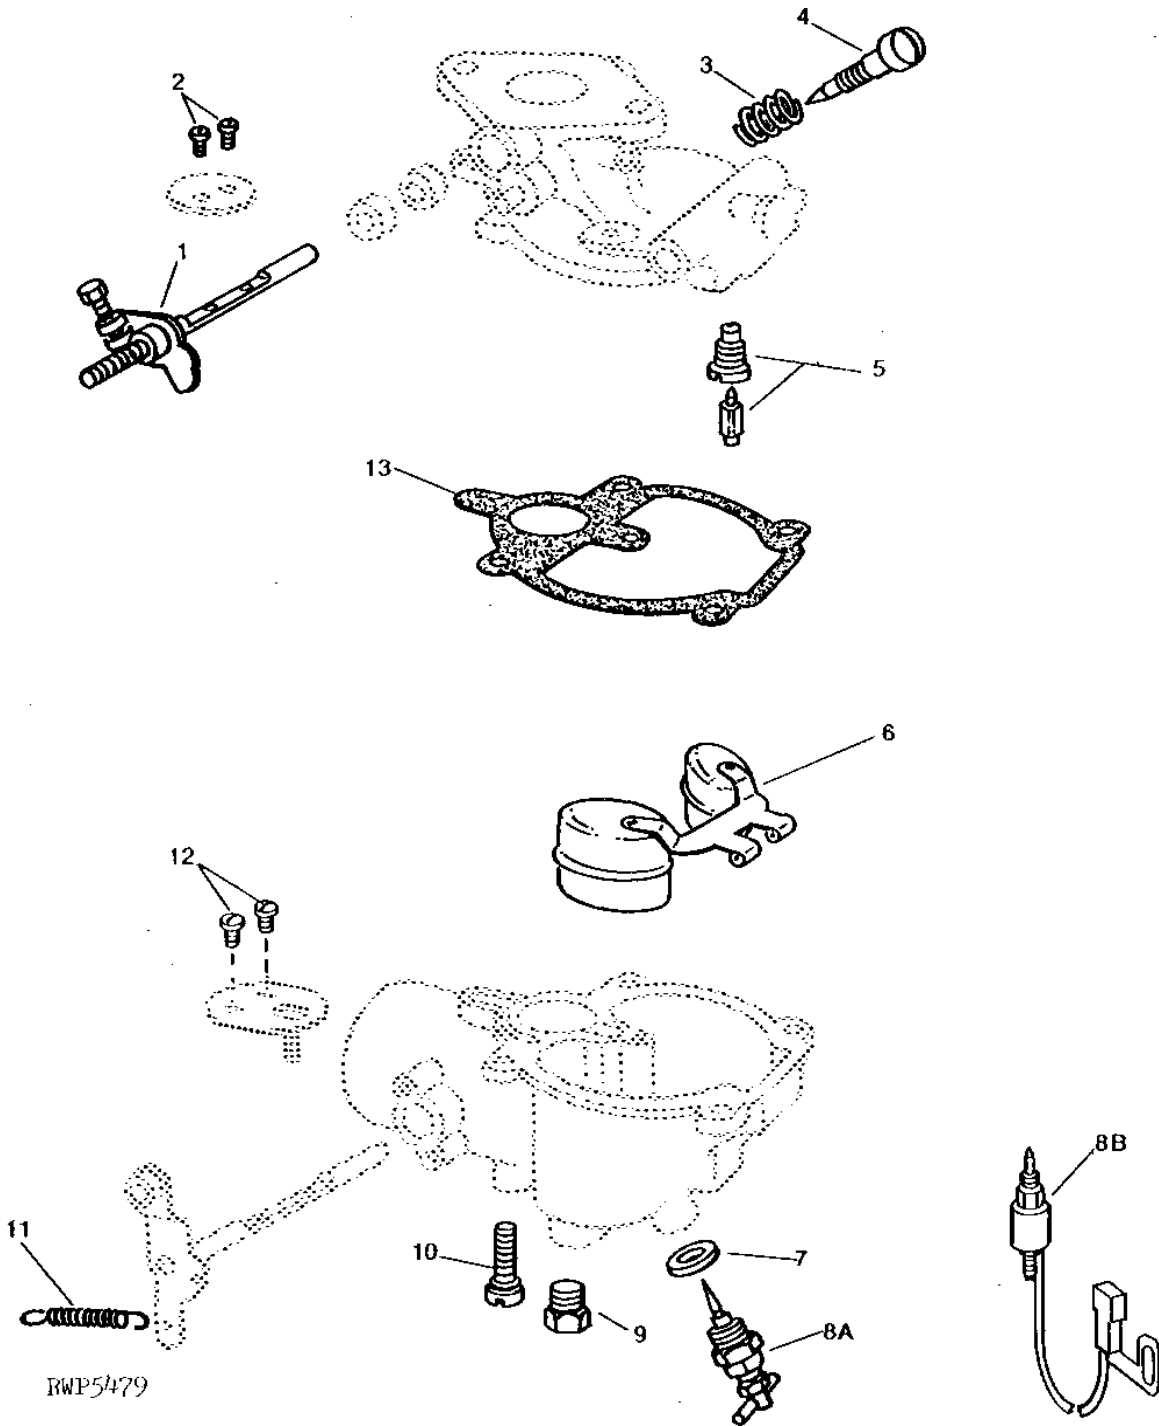

1E2

FUEL AND AIR

CARBURETOR - CONTINUED
(GASOLINE)
(MARVEL SCHEBLER NO. TSXU-963)
(TRACTOR SERIAL NO. XXXXXX-)

KEY	PART NO.	PART NAME	QTY	TRACTOR SERIAL NO.	REMARKS
1	15-483	SCREW	4		
2	14-273	ACCELERATOR	1		
3	B17682	PLUG	1	(SUB R56747)	
4	15-A85	SCREW	4		
5	R10198	CAP	1		
6	.....	HOUSING	1	(SUB RE19402 AND RE19408)	
7	49-101L	NOZZLE	1		
8	16-A41	GASKET	1		
9	R61642	VENTURI	1		
10	30-739	FLOAT	1		
11	H22551	SPRING	1		
12	AR102785	CHOKE	1		
13	T16106	SET SCREW	1		
14	95-78	STRAINER	1		
15	AT14777	HOUSING	1	(NO LONGER AVAILABLE)	
16	R10160	PIPE PLUG	3	(NO LONGER AVAILABLE)	
17	AT31442	VALVE	1	(SUB FOR AR102782, THIS APPLICATION)	
18	AR67706	SOLENOID	1		
19	16-47	GASKET	1		
20	T719T	NOZZLE	1		
21	16-456	GASKET	1		
22	R75968	INJECTION NOZZLE	1	(NO LONGER AVAILABLE)	
23	44-38	PACKING	1		
24	AT10210	BRACKET	1	(NO LONGER AVAILABLE)	
25	R10188	CLIP	1		
26	21H1299	SCREW	1	0.164" X 3/8"	
27	12M7084	LOCK WASHER	1	0.169"	
28	15-A295	SCREW	2		
29	R10211	SHAFT	1		
30	37H99	SCREW	2	0.099" X 1/4"	
31	R75967	SHAFT	1		
32	AR66031	LEVER	1		
33	R10185	SPRING PIN	1		
34	21H971	SCREW	1	0.164" X 5/16"	
35	H22552	SWIVEL	1	(NO LONGER AVAILABLE)	
36	AT25491	VALVE	1	(INCLUDES R10170)	
37	R10170	GASKET	1		
38	24-340	SPRING	1		
39	43-33	NEEDLE	1	IDLE ADJUSTING	
40	44-68	PACKING	2		
41	55-261	RETAINER	2		
42	21H977	SCREW	1	0.164" X 3/4"	
43	R10104	SPRING	1		
44	AR102781	SHAFT	1		
45	AR62244	CARBURETOR	1	COMPLETE, (SUB RE19402 AND RE19408)	
..	AR102783	KIT	1	ADAPTER, (INCLUDED IN AR62244)	
..	AR102784	KIT	1	REPAIR, (INCLUDED IN AR62244)	

1E3

FUEL AND AIR

RWP5479

-UN-01JAN94

CARBURETOR