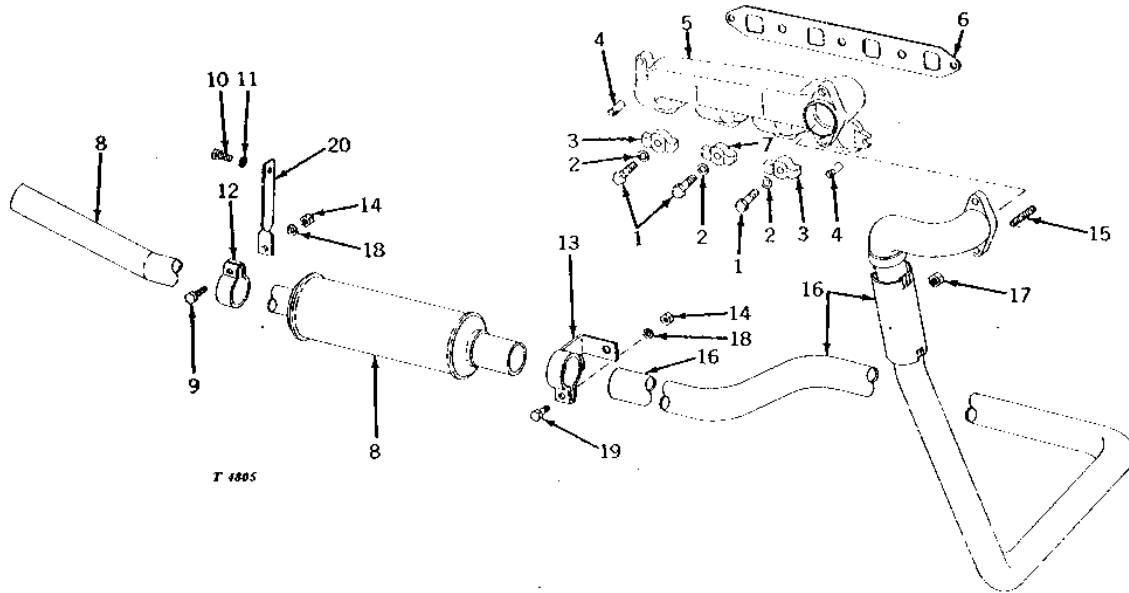

1C22

FUEL AND AIR

REAR EXHAUST SYSTEM (DIESEL) (HI-CROP)

T4805 -UN-01JAN94

KEY	PART NO.	PART NAME	QTY	TRACTOR SERIAL NO.	REMARKS
1	19H2454	CAP SCREW	3	7/16" X 1-5/8"	
2	24M7044	WASHER	3	13 X 20 X 2 MM	
3	T13378	CLAMP	2	(NO LONGER AVAILABLE)	
4	T11213	DOWEL PIN	2	(NO LONGER AVAILABLE)	
5	T12617	EXHAUST MANIFOLD	1	(NO LONGER AVAILABLE)	
6	R98847	GASKET	1	(SUB FOR T13376)	
7	T13377	CLAMP	1	(NO LONGER AVAILABLE)	
8	AT14167	MUFFLER	1		
9	19H1849	CAP SCREW	1	5/16" X 1-1/4"	
10	19H1936	CAP SCREW	1	3/8" X 3/4"	
11	12H304	LOCK WASHER	1	3/8"	
12	M3440T	CLAMP	1		
13	AT14164	CLAMP	1	(NO LONGER AVAILABLE)	
14	14H785	NUT	2	5/16"	
15	M1202T	STUD	2	7/16" X 1-7/8"	
16	AT17790	EXHAUST PIPE	1	(SUB FOR AT14165) (NO LONGER AVAILABLE)	
17	L852T	NUT	2		
18	12H303	LOCK WASHER	2	5/16"	
19	19H2127	CAP SCREW	1	5/16" X 7/8"	
20	T17112	BRACKET	1	(NO LONGER AVAILABLE)