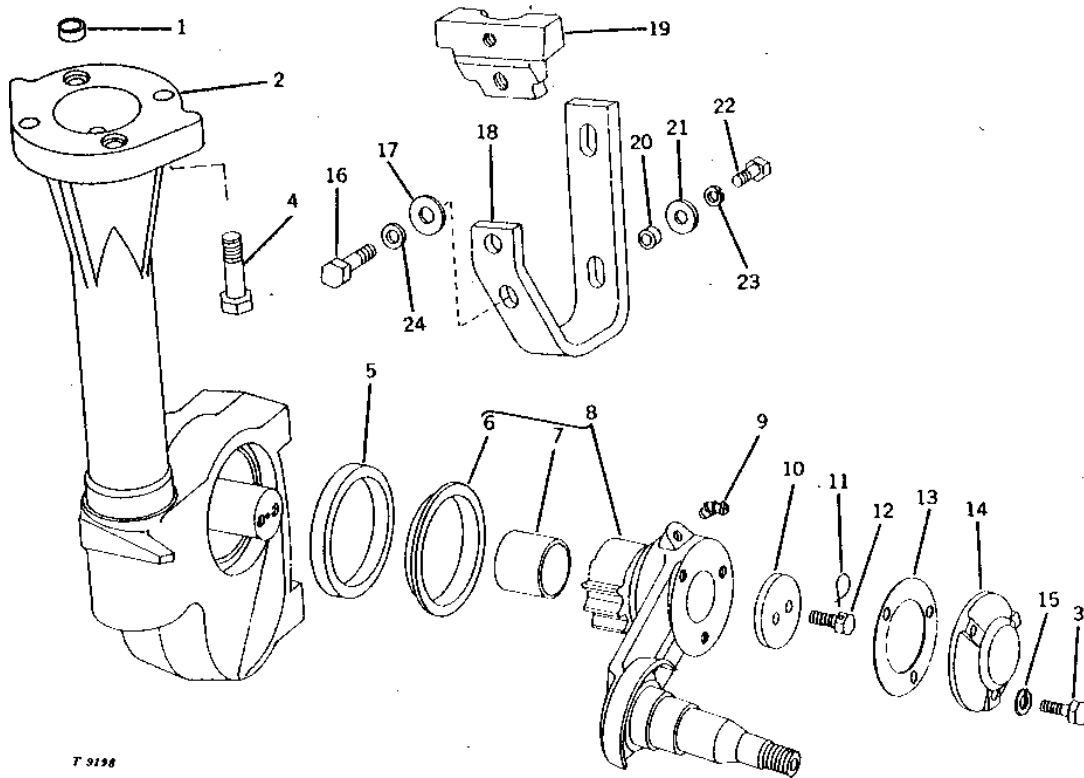

2H8

WHEELS, FRONT AXLES, SHEET METAL

ROLL-O-MATIC FRONT WHEELS (ROW-CROP)

T9198 -UN-01JAN94

T 9198

KEY	PART NO.	PART NAME	QTY	TRACTOR SERIAL NO.	REMARKS
1	M14T	WASHER	2		
2	AT12476	SPINDLE	1		(NO LONGER AVAILABLE)
3	19H1905	CAP SCREW	6		5/16" X 1"
4	19H2672	CAP SCREW	4		5/8" X 2"
5	B2714R	BUSHING	2		(NO LONGER AVAILABLE)
6	B2715R	RETAINER	2		
7	AB3761R	BUSHING	4		(SUB B2721R)
8	AT12477	KNUCKLE	1		R.H. (NO LONGER AVAILABLE)
	AT12478	KNUCKLE	1		L.H. (NO LONGER AVAILABLE)
9	JD7778	LUBRICATION FITTING	2		
10	B2716R	ASSEMBLY LINE PARTS	2		
11	.....	WIRE	2		152 MM (.06")
12	D916R	CAP SCREW	4		
13	B2718R	GASKET	2		
14	B2717R	EXHAUST CAP	2		(NO LONGER AVAILABLE)
15	12H303	LOCK WASHER	6		5/16"
16	19H1356	CAP SCREW	2		5/8" X 1-3/4"
17	24H1378	WASHER	2		11/16" X 1-15/32" X 0.134"
18	A4118R	SUPPORT	1		
19	B2847R	LOCK	1		(NO LONGER AVAILABLE)
20	A4119R	SPACER	2		
21	24H1211	WASHER	2		9/16" X 1-3/8" X 0.105"