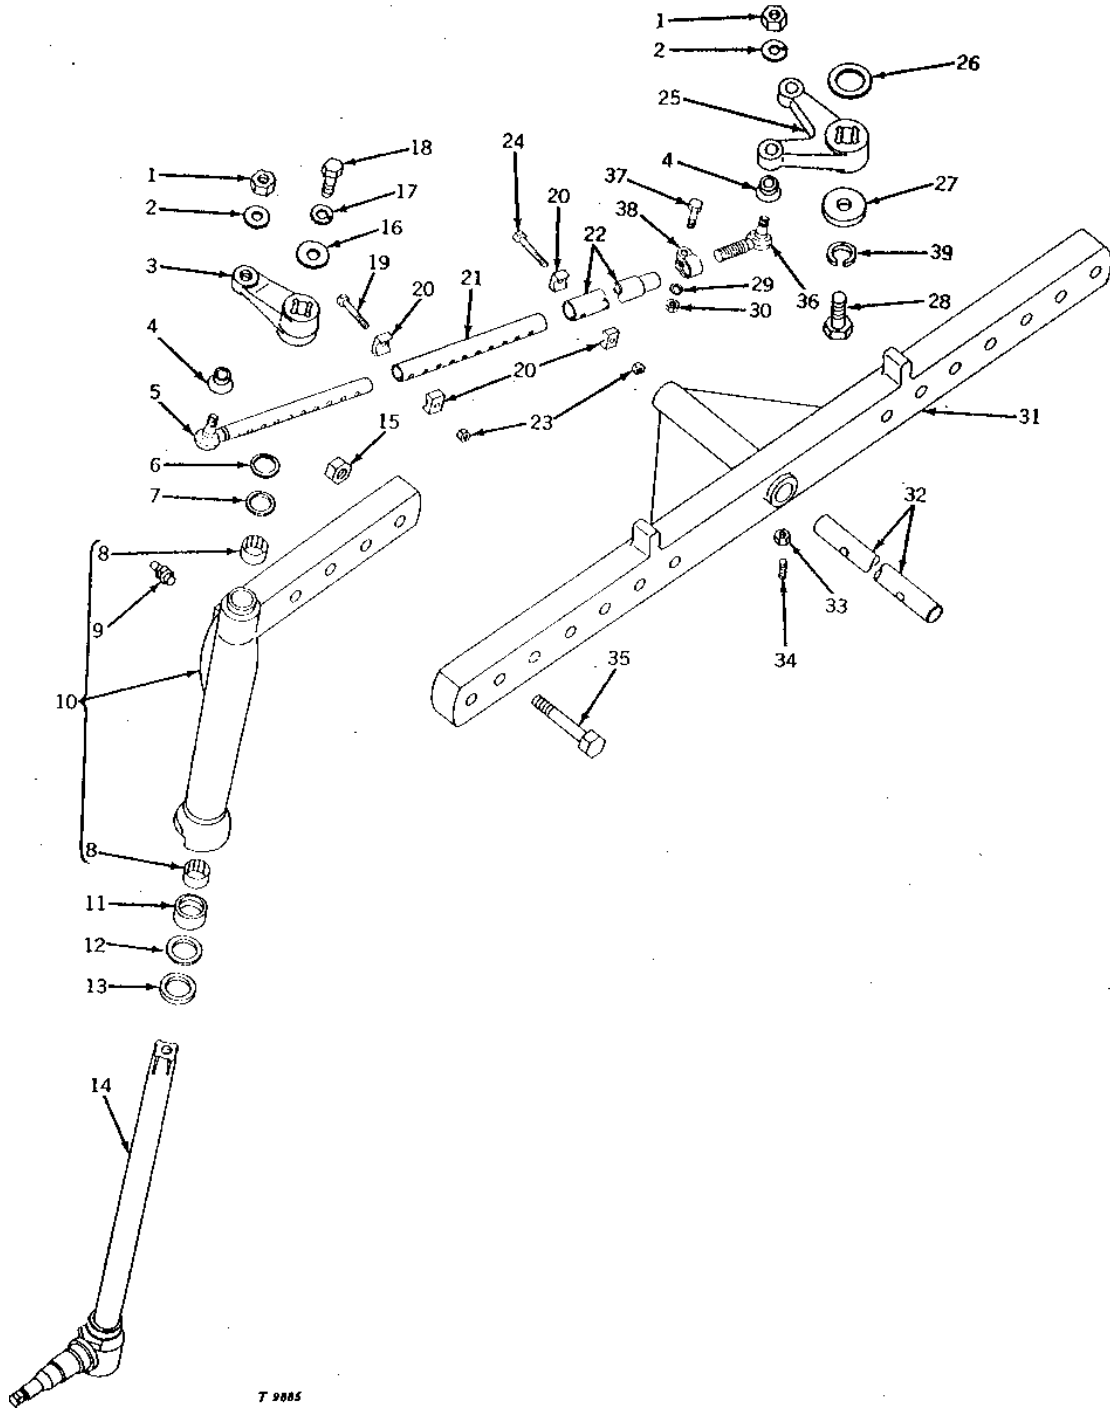

2H5

WHEELS, FRONT AXLES, SHEET METAL

ADJUSTABLE FRONT AXLE (HI-CROP)

T9885 -UN-01JAN94

T 9885

2H6

WHEELS, FRONT AXLES, SHEET METAL

ADJUSTABLE FRONT AXLE - CONTINUED (HI-CROP)

KEY	PART NO.	PART NAME	QTY	TRACTOR SERIAL NO.	REMARKS
1	14H888	NUT	4		9/16"
2	12H317	LOCK WASHER	4		9/16"
3	T16016	LEVER	1		R.H. (NO LONGER AVAILABLE)
	T16017	LEVER	1		L.H. (NO LONGER AVAILABLE)
4	M648T	COVER	4		(SUB FOR T15688)
5	AT13972	TIE ROD END	2		
6	M1250T	SHIM	AR		0.69 MM (.027")
7	M1518T	WASHER	2		
8	JD8821	NEEDLE BEARING	4		(NO LONGER AVAILABLE)
9	JD7759	LUBRICATION FITTING	2		
10	AT14254	EXTENSION	1		R.H. (MARKED T16014) (NO LONGER AVAILABLE)
	AT14255	EXTENSION	1		L.H. (MARKED T16015) (NO LONGER AVAILABLE)
11	JD8407	THRUST BEARING	2		
12	M2283T	WASHER	2		
13	M2282T	WASHER	2		
14	AT14257	SPINDLE	2		(MARKED T16013) (NO LONGER AVAILABLE)
15	14H852	NUT	4		7/8"
16	M1006T	WASHER	2		(NO LONGER AVAILABLE)
17	12H294	LOCK WASHER	2		5/8"
18	19H1756	CAP SCREW	2		5/8" X 1-1/2"
19	19H1913	CAP SCREW	2		5/16" X 2-1/4"
20	T15690	CLAMP	8		
21	T15691	TUBE	2		
22	T15692	TUBE	1	-029010	(SUB T18057 AND T17700)
	T18057	TUBE	2	029011-	
23	T16464	LOCK NUT	4	-029010	
	BP12232	LOCK NUT	4	029011-	(SUB FOR M376T)
24	19H1949	CAP SCREW	2		5/16" X 2-1/2"
25	T16020	ARM	1		(A) (NO LONGER AVAILABLE)
	T16019	ARM	1		(B) (NO LONGER AVAILABLE)
26	D1821R	WASHER	AR		(A)
27	F3607R	WASHER	1		(B)
	M1006T	WASHER	1		(A) (NO LONGER AVAILABLE)
28	19H1756	CAP SCREW	1		(A) 5/8" X 1-1/2"
	19H1768	CAP SCREW	1		(B) 3/4" X 2"
29	12H304	LOCK WASHER	2	-029010	3/8"
	12H303	LOCK WASHER	2	029011-	5/16"
30	14H1076	NUT	2	-029010	3/8" HS, SAE 8
	14H785	NUT	2	029011-	5/16"
31	T16018	FRONT AXLE	1		(NO LONGER AVAILABLE)
32	T12786	DOWEL PIN	1		
33	14H826	NUT	2		1/2"
34	22H988	SET SCREW	2		1/2" X 1-1/4"
35	19H3316	CAP SCREW	4		7/8" X 5"
36	AT13971	BALL JOINT	2		
37	19H1765	CAP SCREW	2	-029010	3/8" X 1-3/4"
	19H3552	CAP SCREW	2	029011-	5/16" X 1-1/2"
38	M2300T	CLAMP	2	-029010	(SUB FOR T15689) (SUB H145112)
	T17700	CLAMP	2	029011-	(NO LONGER AVAILABLE)
39	12H294	LOCK WASHER	1		(A) 5/8"
	12H236	LOCK WASHER	1		(B) 3/4"
..	AT16230	TIE ROD	2		(COMPLETE) (SUB FOR AT13970)

(A) MANUAL STEERING
(B) POWER STEERING