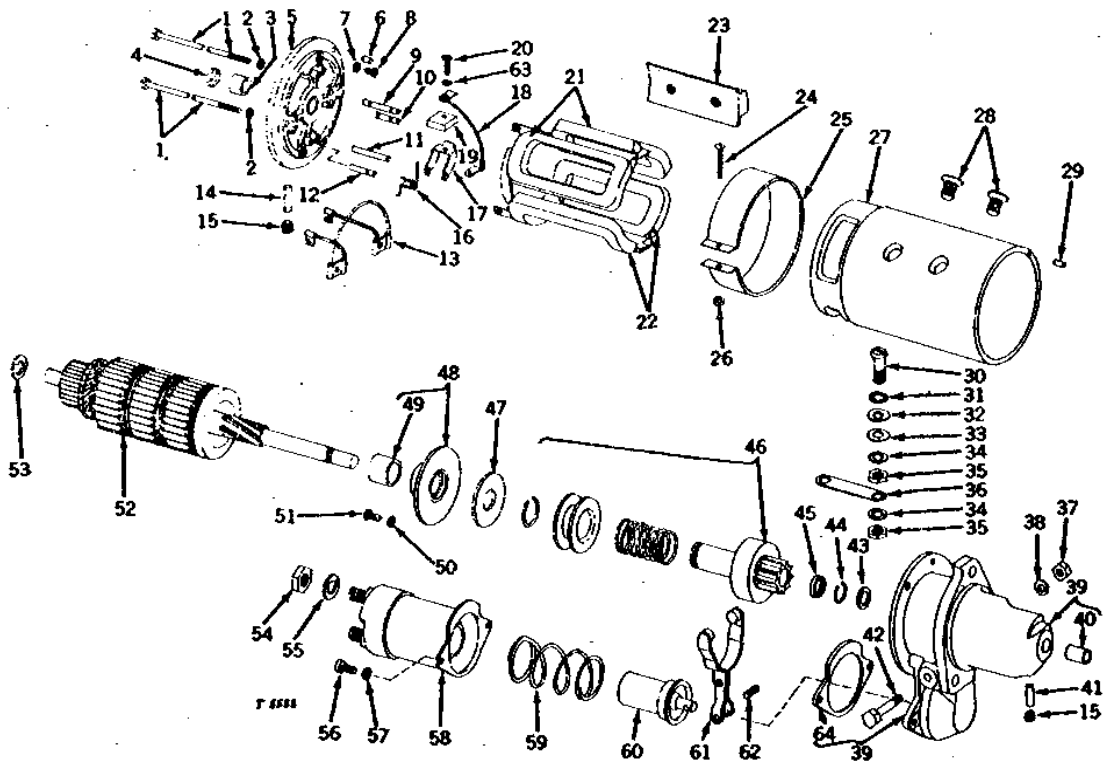

1H12

ELECTRICAL

STARTING MOTOR
(DIESEL)
(DELCO-REMY NOS. 1108672 AND 1107573)
(TRACTOR SERIAL NO. 010001-026873)

T5555 -UN-01JAN94

1H13

ELECTRICAL

**STARTING MOTOR - CONTINUED
(DIESEL)
(DELCO-REMY NOS. 1108672 AND 1107573)
(TRACTOR SERIAL NO. 010001-026873)**

KEY	PART NO.	PART NAME	QTY	TRACTOR SERIAL NO.	REMARKS
1	T11681	BOLT	2		(NO LONGER AVAILABLE)
2	12H302	LOCK WASHER	2		1/4"
3	R61932	BUSHING	1		(SUB FOR T10794 OR T11739)
4	30H9	PLUG	1		3/4"
5	AT11344	FRAME	1		(NO LONGER AVAILABLE)
6	R11086	DOWEL PIN	1		
7	12H246	LOCK WASHER	2		0.190"
8	21H1189	SCREW	2		0.190" X 1/4"
9	R11092	PIN	2		BRUSH HINGE (NO LONGER AVAILABLE)
10	R11093	PIN	2		BRUSH HOLDER STOP (NO LONGER AVAILABLE)
11	AR11063	PIN	2		BRUSH HOLDER HINGE AND INSULATOR
12	AR11062	PIN	2		BRUSH HOLDER STOP AND INSULATOR
13	AR11065	WIRING LEAD	1		(NO LONGER AVAILABLE)
14	H23193	FELT	1		
15	15H558	PIPE PLUG	2		1/8", (SUB FOR R11085)
16	R11091	SPRING	4		
17	R11090	HOLDER	4		
18	AR11064	WIRING LEAD	2		
19	828448	BRUSH	4		(SUB FOR T11678)
20	21H964	SCREW	4		0.138" X 1/2"
21	AR11113	FIELD WINDING COIL	1		(SUB FOR AT13865) (NO LONGER AVAILABLE)
22	AR11112	FIELD WINDING COIL	1		(SUB FOR AT13864) (NO LONGER AVAILABLE)
23	T11680	SHOE	4		
24	21H986	SCREW	1		0.190" X 1-1/4"
25	AR11066	BAND	1		
26	14H631	NUT	1		0.190"
27	.....	HOUSING	1		(ORDER TY6695)
28	21H1278	SCREW	8		3/8" X 5/8", (SUB FOR R11104) (NO LONGER AVAILABLE)
29	R11087	DOWEL PIN	1		
30	826938	SCREW	1		(SUB FOR H23194) (NO LONGER AVAILABLE)
31	R11107	WASHER	2		
32	R11099	WASHER	2		
33	24M7096	WASHER	1		10.500 X 18 X 1.600 MM
34	12H304	LOCK WASHER	2		3/8"
35	14H732	NUT	2		3/8"
36	T11676	STRAP	1		(NO LONGER AVAILABLE)
37	14H611	NUT	1		5/16", (SUB FOR T11682)
38	12H303	LOCK WASHER	1		5/16"
39	AT15648	HOUSING	1		(SUB FOR AT13866)
40	T17987	BUSHING	1		(SUB FOR T11677)
41	R40337	WICK	1		(SUB FOR R11108)
42	T11672	CAP SCREW	1		
43	T24539	WASHER	1		(SUB FOR R11080)
44	R11117	SNAP RING	1		
45	R11116	SPACER	1		
46	AR57094	DRIVE	1		(SUB FOR AT15140 OR AR11108)
47	R11095	WASHER	1		
48	820149	BEARING	1		(SUB FOR T11683)
49	T11684	BUSHING	1		(SUB 820149)
50	H23195	LOCK WASHER	2		(NO LONGER AVAILABLE)
51	21H1127	SCREW	2		0.190" X 7/16"
52	AT15138	ARMATURE	1		(SUB FOR AR11111)
53	R11096	WASHER	1		
54	14H732	NUT	1		3/8"
55	12H304	LOCK WASHER	1		3/8", (SUB FOR T11088)
56	21H1142	SCREW	2		1/4" X 1/2"
57	12H302	LOCK WASHER	2		1/4", (SUB FOR T11679)
58	AT15468	KIT	1		(ALSO ORDER T17058) (SUB FOR AR11116 OR AT17983) (SUB AR68304)
59	T11675	SPRING	1		
60	AT15147	PLUNGER	1		(SUB FOR T11673)
61	T11674	SHIFTER	1		(SUB T18113)
62	34H279	SPRING PIN	1		3/16" X 13/16"
63	H23191	LOCK WASHER	4		(NO LONGER AVAILABLE)
64	T17058	GASKET	1		
..	AT12458	MOTOR	1		(SUB TY6695)
..	TY6695	STARTER	1		(DELCO-REMY) (REMANUFACTURED) (SUB FOR AT12458 OR TY1457)