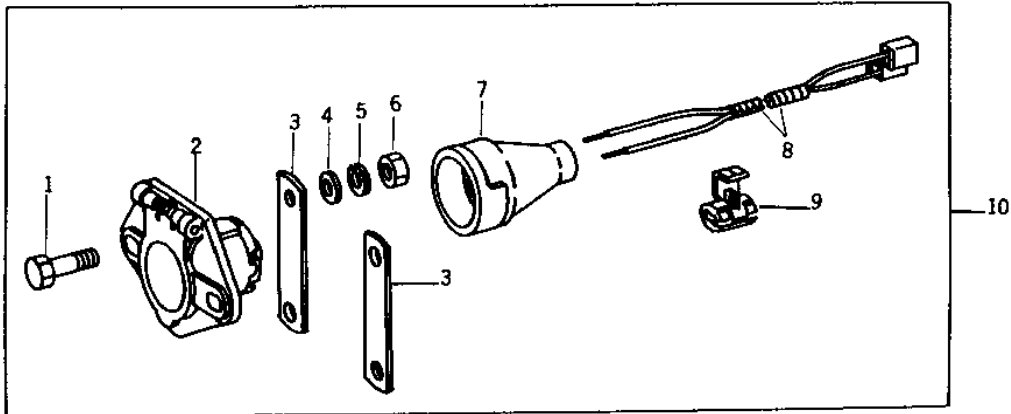

1J7

ELECTRICAL

R32128 -UN-01JAN94

7-TERMINAL ELECTRICAL OUTLET SOCKET

R32128

KEY	PART NO.	PART NAME	QTY	TRACTOR SERIAL NO.	REMARKS
1	19H1905	CAP SCREW	4	5/16" X 1"	
2	AR75695	SOCKET OUTLET	1		
3	R61776	STRAP	2		
4	24H1136	WASHER	4	11/32" X 11/16" X 0.065"	
5	12H303	LOCK WASHER	4	5/16"	
6	14H785	NUT	4	5/16"	
7	R61775	BOOT	1		
8	AR75696	WIRING HARNESS	1	EXTENSION	
	.....	WIRING LEAD	1	3963 MM (156") TAIL LAMP, (MAKE FROM R65593)	
	.....	WIRING LEAD	1	400 MM (16") GROUND, (MAKE FROM R77498 AND R77488)	
9	AR67855	CONNECTOR	3		
10	RE17282	KIT	1	(SUB FOR AR75694) (FI)