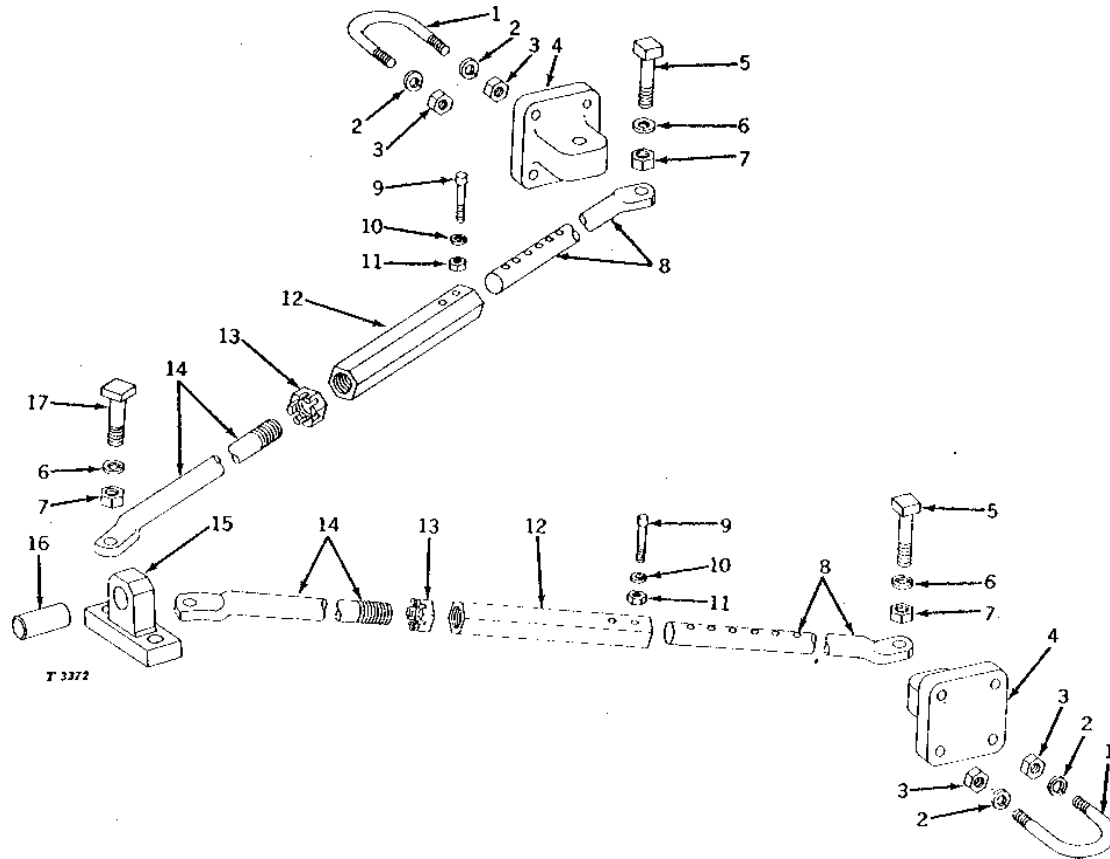

(A) MANUAL STEERING
(B) POWER STEERING

MEMORANDA

2H7

WHEELS, FRONT AXLES, SHEET METAL

T3372 -UN-01JAN94

RADIUS ROD (HI-CROP)

KEY	PART NO.	PART NAME	QTY	TRACTOR SERIAL NO.	REMARKS
1	T16140	U-BOLT	4	(NO LONGER AVAILABLE)	
2	12H294	LOCK WASHER	8	5/8"	
3	14H800	NUT	8	5/8"	
4	T16139	BRACKET	2	(NO LONGER AVAILABLE)	
5	08H4382	BOLT	2	3/4" X 3", (NO LONGER AVAILABLE)	
6	12H236	LOCK WASHER	4	3/4"	
7	14H794	NUT	4	3/4"	
8	R28718	ROD	2	(NO LONGER AVAILABLE)	
9	F1008R	BOLT	4		
10	12H293	LOCK WASHER	4	7/16"	
11	14H1047	NUT	4	7/16"	
12	R58040	COUPLING	2	(SUB FOR F1007R OR R34570)	
13	F562R	NUT	2		
14	T16137	EYEBOLT	2	(NO LONGER AVAILABLE)	
15	AT14355	BRACKET	1	(NO LONGER AVAILABLE)	
16	T16138	DOWEL PIN	1	(NO LONGER AVAILABLE)	
17	08H4381	BOLT	2	3/4" X 2-3/4", (NO LONGER AVAILABLE)	