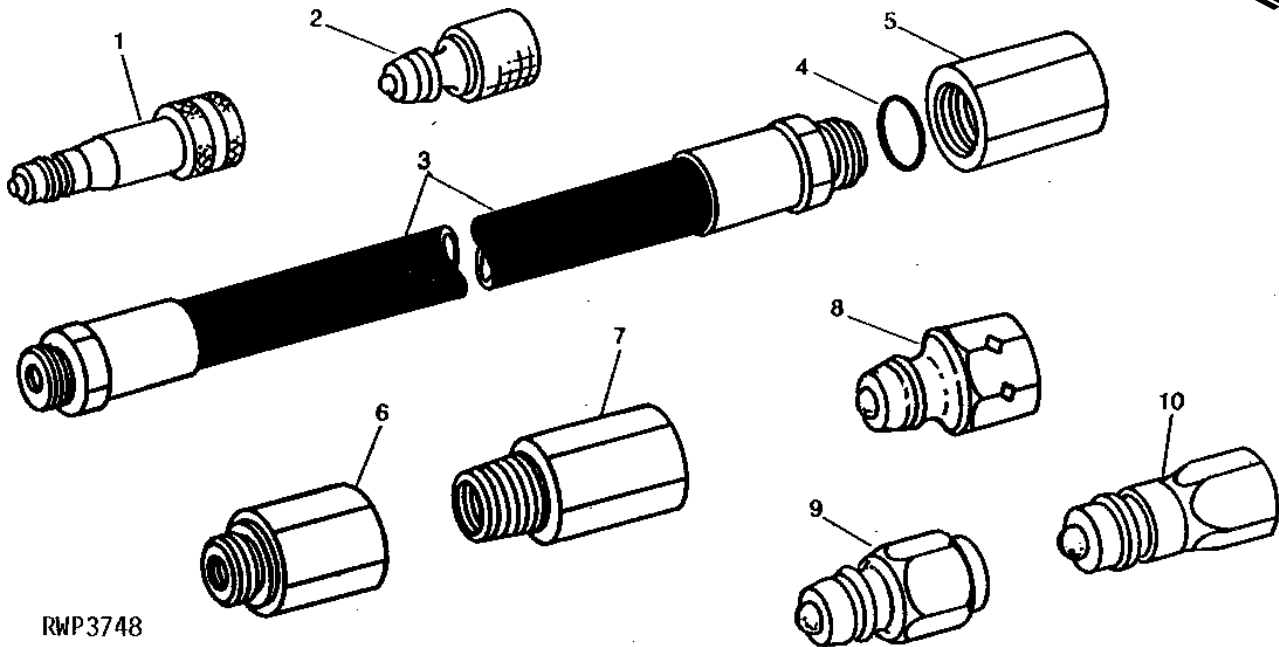

2G12

HYDRAULICS

RWP3748 -UN-01JAN94

IMPLEMENT HYDRAULIC OIL LINES AND FITTINGS

RWP3748

KEY	PART NO.	PART NAME	QTY	TRACTOR SERIAL NO.	REMARKS
1	AR98202	HYD. QUICK-CONNECT COUPLER	1	JOHN DEERE TO ISO	
	R21722	O-RING	1	(INCLUDED IN AR98202)	
	RE11457	ADAPTER	1	IHC TO ISO	
2	U11647	O-RING	1	(INCLUDED IN RE11457)	
	AR98201	HYD. QUICK-CONNECT COUPLER	1	ISO TO JOHN DEERE (FI)	
	RE11456	ADAPTER	1	IHC TO JOHN DEERE	
	RE11458	ADAPTER	1	JOHN DEERE TO IHC	
	RE11463	ADAPTER	1	ISO TO IHC	
3	R21722	O-RING	1	(INCLUDED IN AR98201, RE11463 AND RE11458)	
	R71387	WASHER	1	(INCLUDED IN AR98201) (FI)	
	AR28754	HYDRAULIC HOSE	1	10 X 610 MM (3/8" X 24") (SUB TY3018)	
	AR28755	HYDRAULIC HOSE	1	10 X 914 MM (3/8" X 36") (SUB TY3019)	
	R36658	HYDRAULIC HOSE	1	13 X 610 MM (1/2" X 24")	
4	R36659	HYDRAULIC HOSE	1	13 X 914 MM (1/2" X 36")	
	R26375	O-RING	1		
5	R30815	FITTING	1	3/4" THREAD	
6	R30817	ADAPTER	1	3/4"-16UNF MALE X 1/2"-14NPT FEMALE	
7	R30816	ADAPTER	1	1/2"-14NPT MALE X 3/4"-16UNF FEMALE	
8	AR93820	FITTING	1	JOHN DEERE, 3/4"-16 UNF	
9	RE11447	FITTING	1	JOHN DEERE, 1/2"-14NPT	
10	AR94522	INTERNAL HALF COUPLER	1	ISO, 3/4"-16UNF	