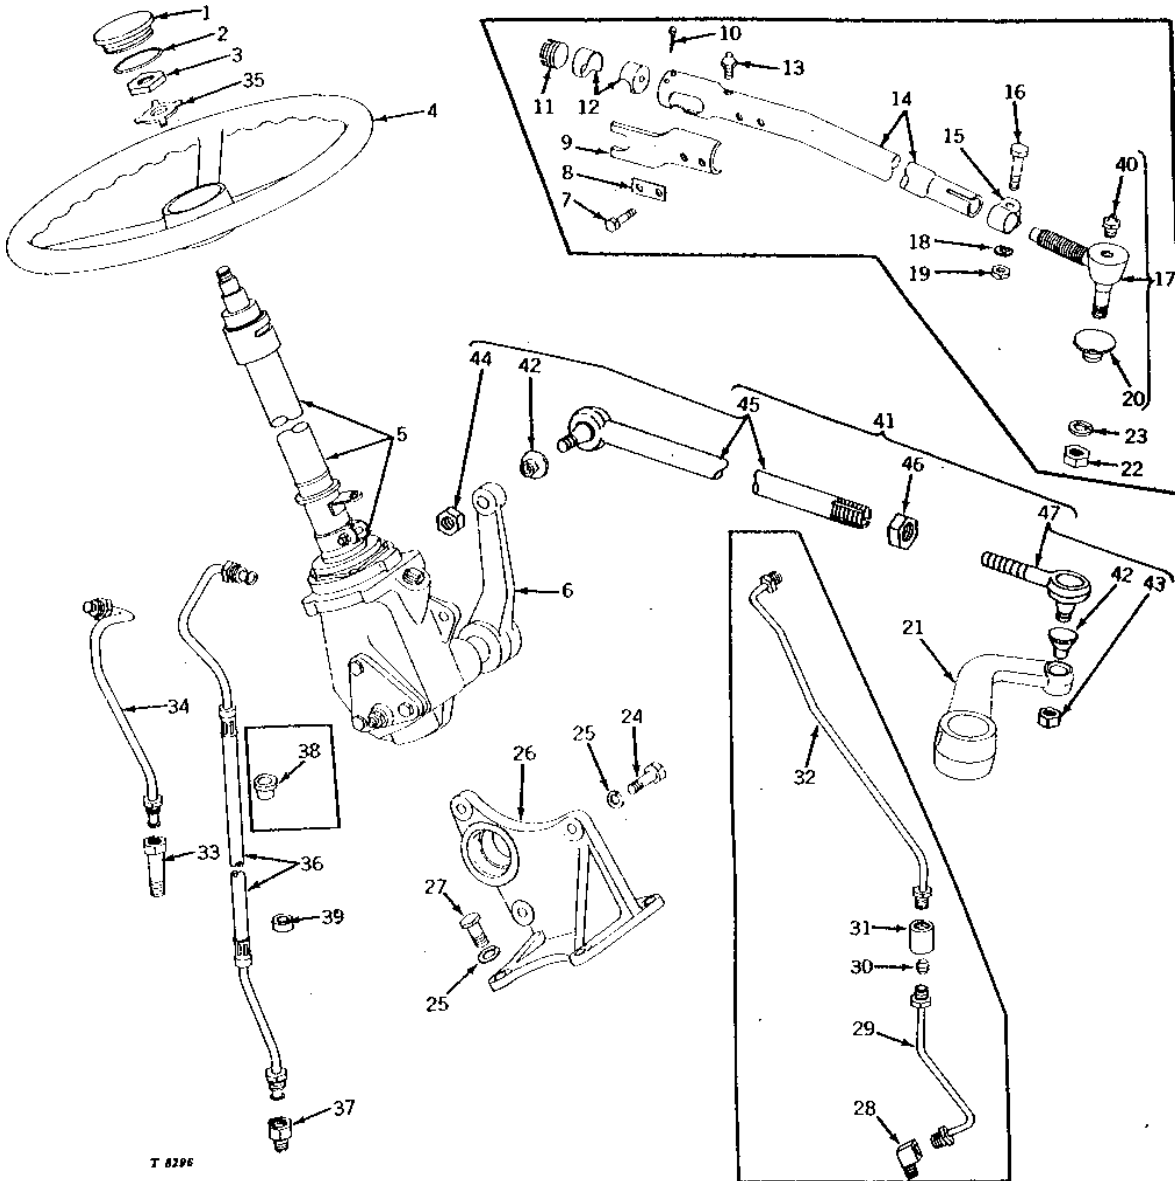

2C8

STEERING AND BRAKES

T8296 -UN-01JAN94

STEERING GEAR AND DRAG LINK

2C9

STEERING AND BRAKES

STEERING GEAR AND DRAG LINK - CONTINUED

KEY	PART NO.	PART NAME	QTY	TRACTOR SERIAL NO.	REMARKS
1	R47998	CAP	1		(E) (SUB FOR R26673, R34324, R45792, T19345 OR AT12678)
2	B3690R	O-RING	1		
3	T13630	NUT	1		
4	AR26625	STEERING WHEEL	1		(SUB FOR AT11772)
5	AT12184	STEERING GEAR	1	-029000	(A) (C) (D) (NO LONGER AVAILABLE)
	AT16631	STEERING GEAR	1	029001-	(A) (C) (D) (NO LONGER AVAILABLE)
	AT12186	STEERING GEAR	1	-029000	(B) (D) (NO LONGER AVAILABLE)
	AT16634	STEERING GEAR	1	029001-	(B) (D) (NO LONGER AVAILABLE)
	AT12183	STEERING GEAR	1	-029000	(A) (C) (E) (NO LONGER AVAILABLE)
	AT16632	STEERING GEAR	1	029001-	(A) (C) (E) (NO LONGER AVAILABLE)
	AT12185	STEERING GEAR	1	-029000	(B) (E) (NO LONGER AVAILABLE)
	AT16633	STEERING GEAR	1	029001-	(B) (E) (NO LONGER AVAILABLE)
6	AT12282	ARM	1	-042000	(NO LONGER AVAILABLE)
	T19294	LEVER	1	042001-	(NO LONGER AVAILABLE)
7	19H1898	CAP SCREW	2	-042000	1/4" X 1-1/2"
8	T13031	STRAP	1	-042000	(NO LONGER AVAILABLE)
9	T12557	STOP	1	-042000	(NO LONGER AVAILABLE)
10	11M7083	COTTER PIN	1	-042000	3.200 X 50 MM
11	C840R	SCREW	1	-042000	
12	C838R	BEARING	2	-042000	
13	JD7759	LUBRICATION FITTING	1	-042000	
14	AT11687	DRAG LINK	1	-042000	(NO LONGER AVAILABLE)
15	M2300T	CLAMP	1	-042000	(SUB H145112)
16	19H1765	CAP SCREW	1	-042000	3/8" X 1-3/4"
17	AR21944	SOCKET	1	-042000	(SUB FOR AF3177R)
18	12H304	LOCK WASHER	1	-042000	3/8"
19	14H1076	NUT	1	-042000	3/8"
20	M648T	COVER	1	-042000	(SUB FOR F3208R)
21	T18064	LEVER	1		(C) (SUB FOR T12376) (NO LONGER AVAILABLE)
	T13506	LEVER	1		(B) (NO LONGER AVAILABLE)
22	14H888	NUT	1	-042000	9/16"
23	12H317	LOCK WASHER	1	-042000	9/16"
24	19H1721	CAP SCREW	3		1/2" X 1-1/2"
25	12H301	LOCK WASHER	7		1/2"
26	T19193	BRACKET	1		(SUB FOR T13157) (NO LONGER AVAILABLE)
27	19H1815	CAP SCREW	4		1/2" X 1-1/4"
28	T11180	ELBOW FITTING	1	-021318	(E)
29	AT16192	LINE	1	-021318	(E) (ALSO ORDER T11371, T17279 AND T16952) (SUB FOR AT12869)
30	T13035	BUSHING	1	-021318	(E)
31	T14128	BUSHING	1	-021318	(E) (NO LONGER AVAILABLE)
32	AT16192	LINE	1	-021318	(E) (ALSO ORDER T11371, T17279 AND T16952) (SUB FOR AT12870)
33	T14129	ADAPTER	1		(E) (LESS REMOTE CONTROL) (NO LONGER AVAILABLE)
	T14079	TEE FITTING	1		(E) (REMOTE CONTROL)
34	AT12871	LINE	1		(E)
35	T17148	LOCK WASHER	1		
36	AT15372	LINE	1	021319-026649	(SUB AT16192 AND T16952)
	AT16192	LINE	1	026650-	(E)
37	T11371	UNION FITTING	1	021319-	(E)
38	T17279	GROMMET	1	021319-026649	(E)
39	T16952	WASHER	1	026650-	(E)
40	JD7760	LUBRICATION FITTING	1	-042000	
41	AT17532	DRAG LINK	1	042001-	(NO LONGER AVAILABLE)
42	M648T	COVER	2	042001-	
43	14H888	NUT	1	042001-	9/16"
44	14H866	NUT	1	042001-	5/8"
45	AT17728	DRAFT LINK END	1	042001-	(NO LONGER AVAILABLE)
46	T19409	FITTING	1	042001-	(NO LONGER AVAILABLE)
47	AT17729	BALL JOINT	1	042001-	

- (A) HI-CROP
- (B) ROW-CROP
- (C) ROW-CROP UTILITY
- (D) MANUAL STEERING
- (E) POWER STEERING