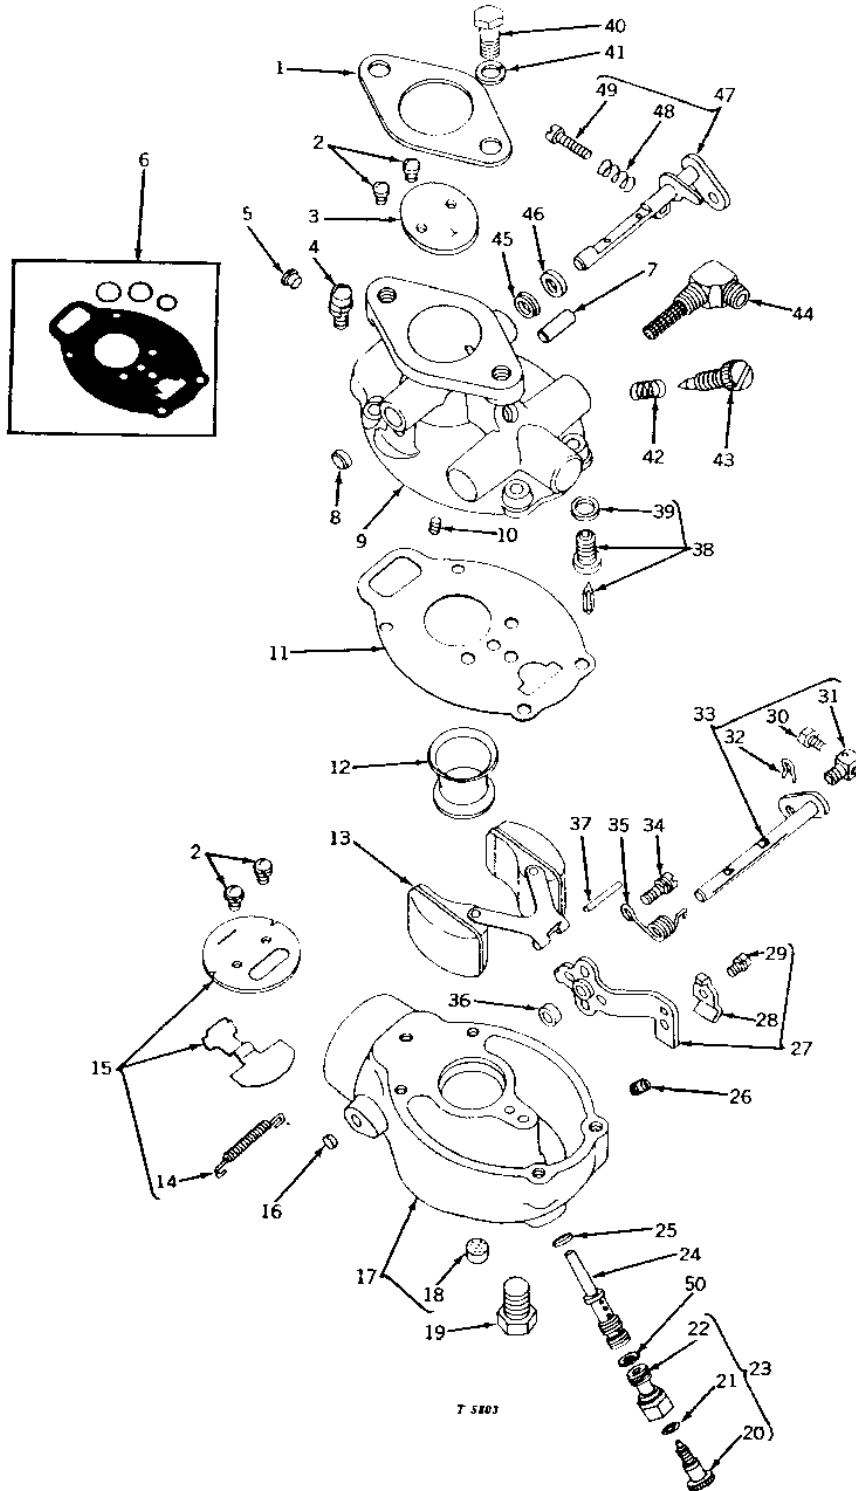

1D24

FUEL AND AIR

CARBURETOR
(GASOLINE)
(MARVEL SCHEBLER NO. TSX-810 AND TSX-899)
(TRACTOR SERIAL NO. -XXXXXX)

T5803 -UN-01JAN94

T 5803

1D25

FUEL AND AIR

CARBURETOR - CONTINUED
(GASOLINE)
(MARVEL SCHEBLER NO. TSX-810 AND TSX-899)
(TRACTOR SERIAL NO. -XXXXXX)