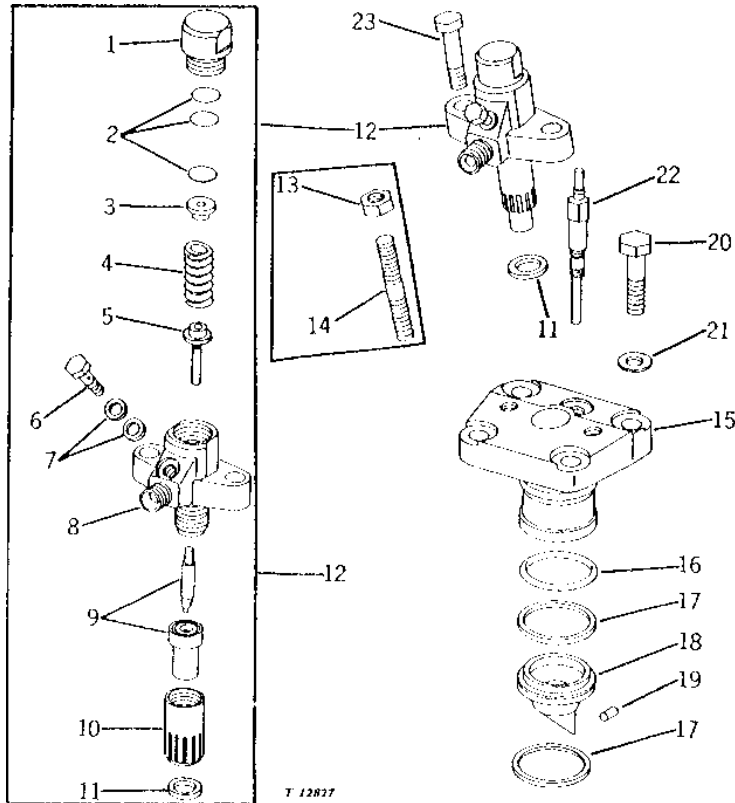

1E13

FUEL AND AIR

**TURBULENCE CHAMBER, INJECTION NOZZLE AND GLOW PLUG
(DIESEL)
(TRACTOR SERIAL NO. 042001-)**

T12827 -UN-01JAN94

KEY	PART NO.	PART NAME	QTY	TRACTOR SERIAL NO.	REMARKS
1	T18986	NUT	1		(NO LONGER AVAILABLE)
2	R32529	SHIM	1		0.10 MM (.004") (SUB FOR T18971, R32533, R32528 OR R32530)
	R32531	SHIM	1		0.35 MM (.014") (SUB FOR T18973, R32534 OR R32532)
3	R32539	GUIDE	1		(NO LONGER AVAILABLE)
4	T18970	SPRING	1		
5	AT17242	SPINDLE	1		
6	T18987	FITTING	1		(SUB R48694)
7	T18984	GASKET	1		
8	.....	HOUSING	1		(ORDER AT17067)
9	AT17241	INJECTION NOZZLE	1		
10	T18983	NUT	1		(NO LONGER AVAILABLE)
11	T18969	GASKET	1		
12	AT17067	INJECTION NOZZLE	4		(NO LONGER AVAILABLE)
13	14H1080	NUT	8	-059832	3/8"
14	T19274	STUD	1	-059832	(SUB 19H3219)
15	T18841	CHAMBER	1	-059832	(ALSO ORDER (2) 19H3219) (SUB FOR AT17066)
	T18841	CHAMBER	4	059833-	
16	T19687	O-RING	4		
17	T11221	WASHER	8		
18	T18365	CHAMBER	4		
19	T16573	PIN	4		
20	19H3219	CAP SCREW	16		3/8" X 1-3/8"
21	24M7096	WASHER	16		10.500 X 18 X 1.600 MM
22	AT23537	GLOW PLUG	4		(SUB FOR AT16499)
23	19H3219	CAP SCREW	8	059833-	3/8" X 1-3/8"