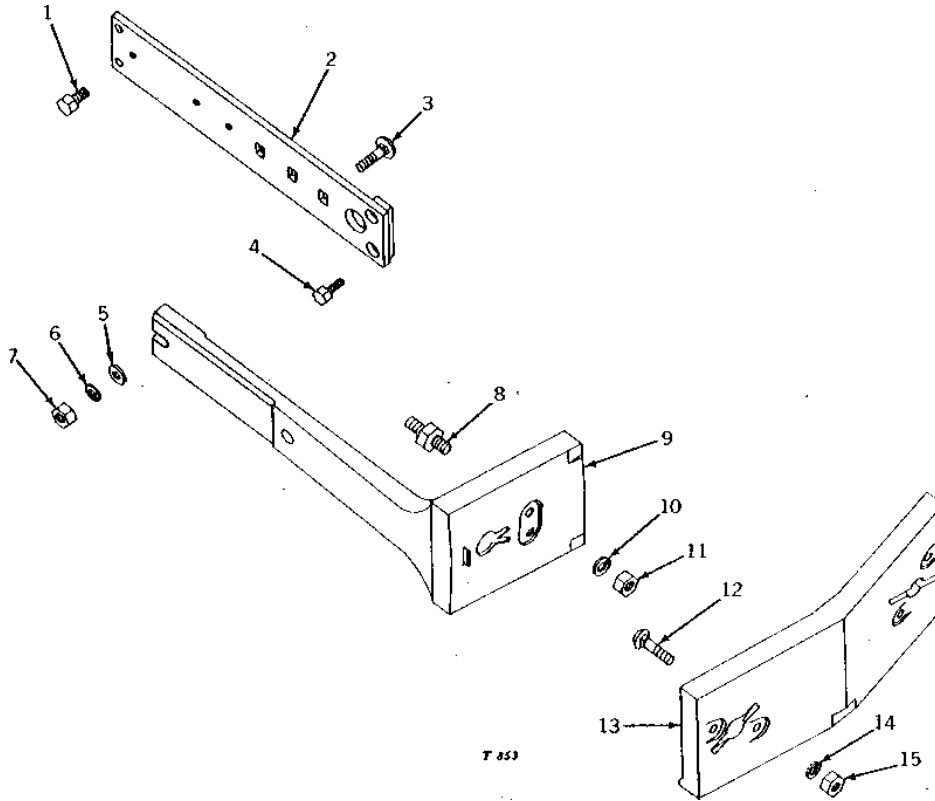

2H21

WHEELS, FRONT AXLES, SHEET METAL

T853 -UN-01JAN94

SIDE FRAMES AND FRONT WEIGHTS

KEY	PART NO.	PART NAME	QTY	TRACTOR SERIAL NO.	REMARKS
1	19H1756	CAP SCREW	4	5/8" X 1-1/2"	
2	AT11780	FRAME	2	(NO LONGER AVAILABLE)	
3	03H1857	BOLT	2	5/8" X 2-3/4"	
4	19H1721	CAP SCREW	4	1/2" X 1-1/2"	
5	F2783R	WASHER	2		
6	12H294	LOCK WASHER	2	5/8"	
7	14H800	NUT	2	5/8"	
8	R27645	STUD	2	3/4" X 4"	
9	R54144	WEIGHT	2	(SUB FOR R27642) (NO LONGER AVAILABLE)	
10	12H236	LOCK WASHER	2	3/4"	
11	14H794	NUT	2	3/4"	
12	03H1857	BOLT	2	5/8" X 2-3/4"	
13	R27643	WEIGHT	1		
14	12H294	LOCK WASHER	2	5/8"	
	14H800	NUT	2	5/8"