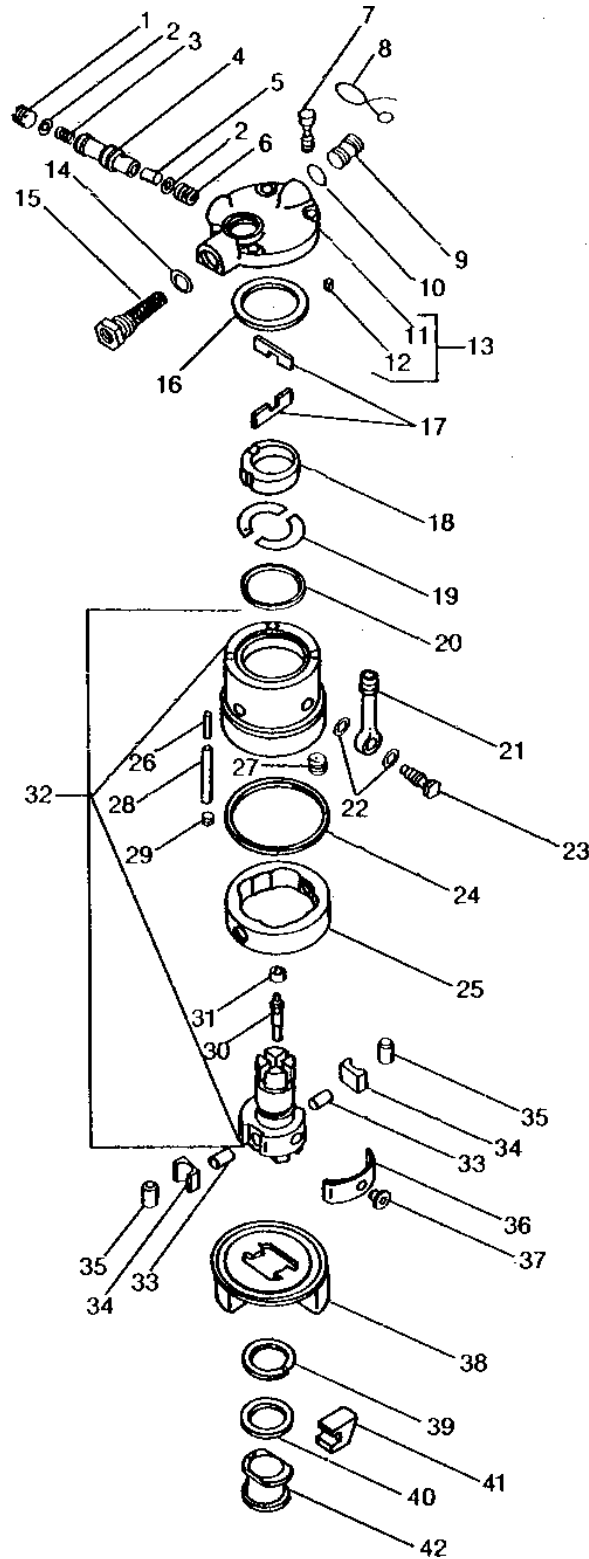

-UN-01JAN94

RP1309

1E22

FUEL AND AIR

FUEL INJECTION PUMP END PLATE, HEAD AND ROTOR - CONTINUED
 (ROOSA-MASTER NO. DBGVC431-1J)
 (TRACTOR SERIAL NO. 010001-029000)

KEY	PART NO.	PART NAME	QTY	TRACTOR SERIAL NO.	REMARKS
1	T11902	PLUG	NA	(PLAIN)	
	T18383	PLUG	1	(NO. 1/2) (NO LONGER AVAILABLE)	
	R30739	PLUG	1	(NO. 1) (NO LONGER AVAILABLE)	
	R30740	PLUG	1	(NO. 2) (NO LONGER AVAILABLE)	
	R30741	PLUG	1	(NO. 3) (NO LONGER AVAILABLE)	
	R30742	PLUG	1	(NO. 4) (NO LONGER AVAILABLE)	
	R30743	PLUG	1	(NO. 5) (NO LONGER AVAILABLE)	
	R30744	PLUG	1	(NO. 6) (NO LONGER AVAILABLE)	
	R30745	PLUG	1	(NO. 7) (NO LONGER AVAILABLE)	
	R30746	PLUG	NA	(NO. 8)	
2	T11899	O-RING	4		
3	T11901	SPRING	NA		
4	T15696	SLEEVE	1	(NO LONGER AVAILABLE)	
5	T11900	DOWEL PIN	NA		
6	T11897	SPRING	NA		
7	R48498	BOLT	NA	(SUB FOR T11944)	
8	T11877	WIRE	NA		
9	T19877	PIPE PLUG	NA	(SUB FOR T11903 OR T16077)	
10	T16079	SEAL	1	(SUB R33259)	
11	COVER	NA	(SUB FOR T15695)	
12	34H240	SPRING PIN	1	1/8" X 1/4"	
13	AT11518	PLATE	NA		
14	T11934	O-RING	1		
15	AT11525	FITTING	NA		
16	T11894	O-RING	NA		
17	T11893	BLADE	NA		
18	T26238	SLEEVE	NA	(SUB FOR T11892)	
19	T11890	RETAINER	NA		
20	T11889	SNAP RING	NA		
21	T11291	FITTING	4		
22	T11292	WASHER	8	(SUB FOR T11950)	
23	R26726	FITTING	4		
24	T11891	O-RING	NA		
25	T15693	RING	NA		
26	R30726	DOWEL PIN	NA		
27	T11926	SET SCREW	NA		
28	R30727	RETAINER	NA		
29	R30725	SCREW	NA		
30	T15716	PLUG	1	(NO LONGER AVAILABLE)	
31	R30737	SCREW	NA		
32	AR51706	HYDRAULIC HEAD, AND ROTOR	NA	(MATCHED SET)	
33	R30728	PLUNGER	NA	(ROTOR A)	
	R30729	PLUNGER	NA	(ROTOR B)	
	R30730	PLUNGER	NA	(ROTOR C)	
	R30731	PLUNGER	NA	(ROTOR D)	
34	R56483	SHOE	NA	(SUB FOR T11885)	
35	T11886	NEEDLE ROLLER	NA		
36	R30724	LEAF SPRING	NA		
37	T11887	SCREW	NA		
38	T15717	RETAINER	NA	(NO LONGER AVAILABLE)	
39	T11931	RING	NA		
40	T11909	WASHER	NA		
41	T11910	WEIGHT	NA		
42	T16601	SLEEVE	NA	(SUB FOR T11908)	
..	AT11769	FUEL PUMP	1	(A) (COMPLETE) (NO LONGER AVAILABLE)	