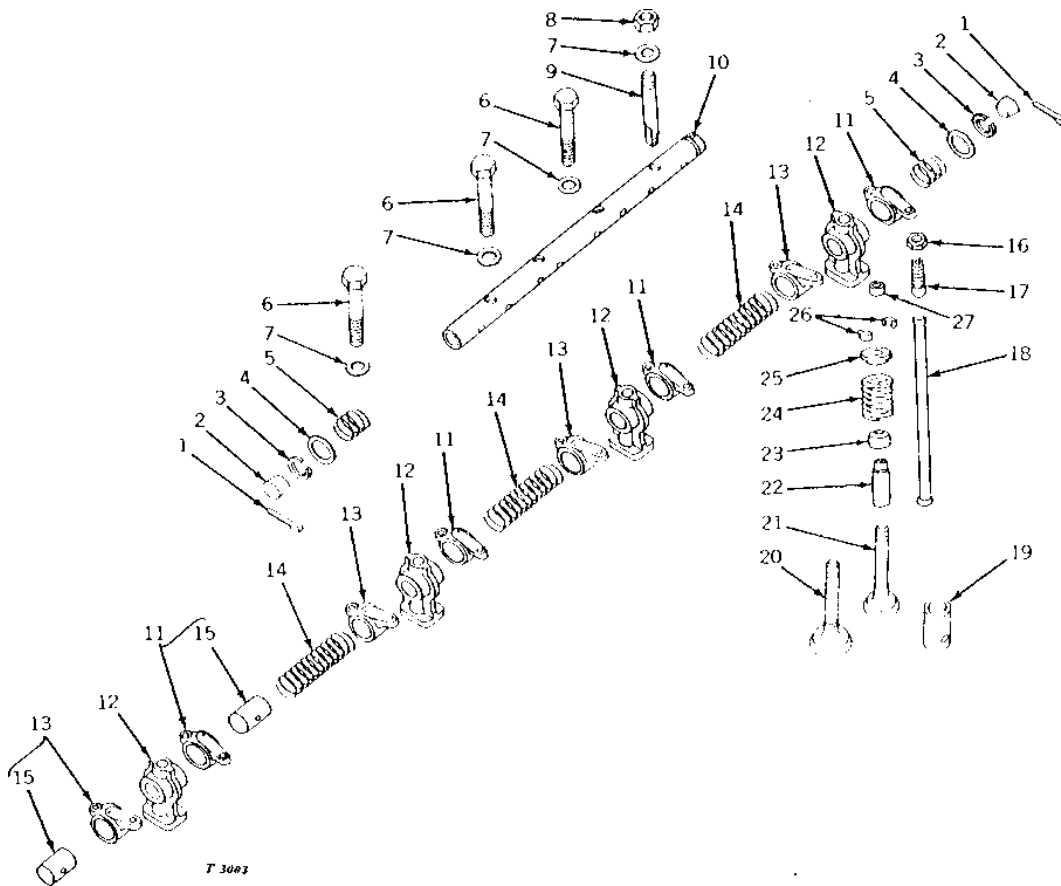

EACH OF THE ABOVE COMPONENTS HAS A MODEL NUMBER. WHEN THE DESIGN OF ONE OF THESE COMPONENTS IS CHANGED, THE MODEL NUMBER FOR THE NEWLY DESIGNED COMPONENT IS CHANGED.

1A6

TRACTOR - 2010

DIRECTION ARROW

ARROWS ARE USED WITH ILLUSTRATIONS TO INDICATE THE FRONT OF THE UNIT. "RIGHT-HAND" AND "LEFT-HAND" SIDES ARE DETERMINED BY FACING IN THE DIRECTION OF MACHINE FORWARD TRAVEL.

1B2

ENGINE

ROCKER ARM SHAFT ASSEMBLY (DIESEL)

T3003 -UN-01JAN94

1B3

ENGINE

ROCKER ARM SHAFT ASSEMBLY - CONTINUED (DIESEL)

KEY	PART NO.	PART NAME	QTY	TRACTOR SERIAL NO.	REMARKS
1	11M7086	COTTER PIN	2		0.098" X 1.969"
2	T169T	PLUG	2		
3	T173T	SNAP RING	2		
4	24H1660	WASHER	2		57/64" X 1-3/8" X 0.060"
5	T11328	COMPRESSION SPRING	2		(NO LONGER AVAILABLE)
6	19H2058	CAP SCREW	3		7/16" X 3-3/4"
7	24H1325	WASHER	4		15/32" X 59/64" X 0.065"
8	14H807	NUT	1		7/16"
9	T572T	STUD	1		
10	T474T	ROCKER ARM SHAFT	1		
11	AT11112	ROCKER ARM	4		(NO. 2 AND NO. 4 EXHAUST AND NO. 1 AND NO. 3 INTAKE)
12	AT136T	BRACKET	4		
13	AT11111	ROCKER ARM	4		(NO. 1 AND NO. 3 EXHAUST AND NO. 2 AND NO. 4 INTAKE)
14	T171T	SPRING	3		
15	T11325	BUSHING	8		
16	14H934	NUT	8		7/16"
17	M74T	SCREW	8		
18	AT339T	ROD	8		
19	T175T	TAPPET	8		
20	T11217	EXHAUST VALVE	4	-010719	
	T30120	EXHAUST VALVE	4	010720-	(ALSO ORDER (2) T30118) (SUB FOR T15685)
21	T12873	INTAKE VALVE	4	-010719	
	T30119	INTAKE VALVE	4	010720-	(ALSO ORDER (2) T30118) (SUB FOR T15686)
22	T11211	GUIDE	8	-010719	
	T15683	GUIDE	2	010720-	
23	AT15246	SEAL	4		(SUB FOR T569T)
24	T555T	SPRING	8		
25	T554T	DISK SPRING	8	-010719	
	T15684	CAP	8	010720-	
26	T167T	LOCK	16		
27	T15687	CAP	8	010720-	