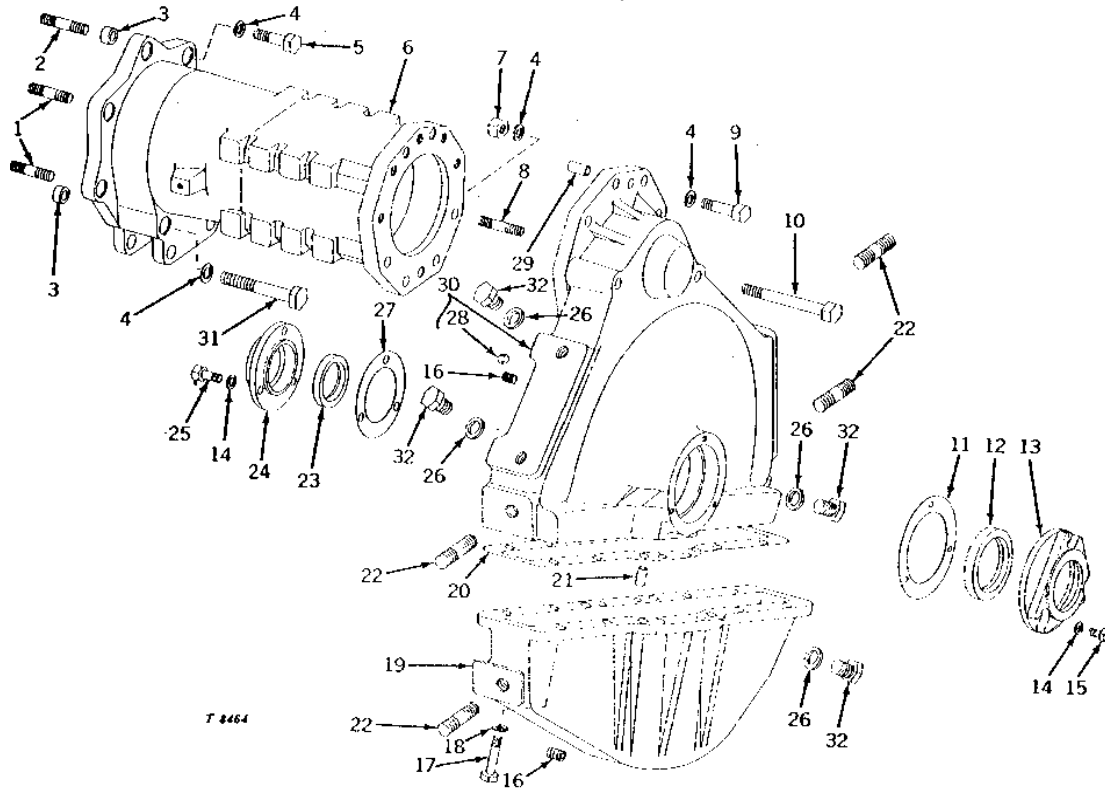

2C4

POWER TRAIN

FINAL DRIVE HOUSING (HI-CROP)

T8464 -UN-01JAN94

KEY	PART NO.	PART NAME	QTY	TRACTOR SERIAL NO.	REMARKS
1	T15965	STUD	AR		(3 USED R.H., 4 USED L.H.) (NO LONGER AVAILABLE)
2	T15662	STUD	1		
3	T15089	BUSHING	2		(SUB T26929)
4	12H294	LOCK WASHER	10		5/8"
5	19H2588	CAP SCREW	1		5/8" X 1-7/8"
6	T15676	HOUSING	1		(NO LONGER AVAILABLE)
7	14H1039	NUT	5		5/8"
8	T15662	STUD	3		
9	19H2706	CAP SCREW	4		5/8" X 2", HS, SAE 8
10	19H3174	CAP SCREW	1		5/8" X 5-1/4"
	19H1926	CAP SCREW	1		5/8" X 4-3/4"
11	T15682	GASKET	1		(NO LONGER AVAILABLE)
12	AT13956	SEAL	1		
13	T15665	HOUSING	1		(NO LONGER AVAILABLE)
14	12H304	LOCK WASHER	6		3/8"
15	19H1936	CAP SCREW	3		3/8" X 3/4"
16	15H624	PIPE PLUG	3		1/2"
17	19H2227	CAP SCREW	2		7/16" X 2-1/2"
	19H2454	CAP SCREW	10		7/16" X 1-5/8"
18	12H293	LOCK WASHER	12		7/16"
19	T15680	PAN	1		(NO LONGER AVAILABLE)
20	T15681	GASKET	1		(NO LONGER AVAILABLE)
21	T15663	DOWEL PIN	4		(NO LONGER AVAILABLE)
22	F1024R	STUD	4		3/4" X 2-3/4"
23	AT13960	SEAL	1		(NO LONGER AVAILABLE)
24	T15669	HOUSING	1		(NO LONGER AVAILABLE)
25	19H1731	CAP SCREW	3		3/8" X 1"
26	R1742R	WASHER	4		
27	T15679	GASKET	1		(NO LONGER AVAILABLE)
28	M886T	BALL	1		(SUB FOR A174R)
29	R60161	DOWEL PIN	2		(SUB FOR C1533R)
30	T15661	HOUSING	1		(NO LONGER AVAILABLE)
31	19H2133	CAP SCREW	2		5/8" X 4-1/2"
32	19H2368	CAP SCREW	4		3/4" X 3/4"