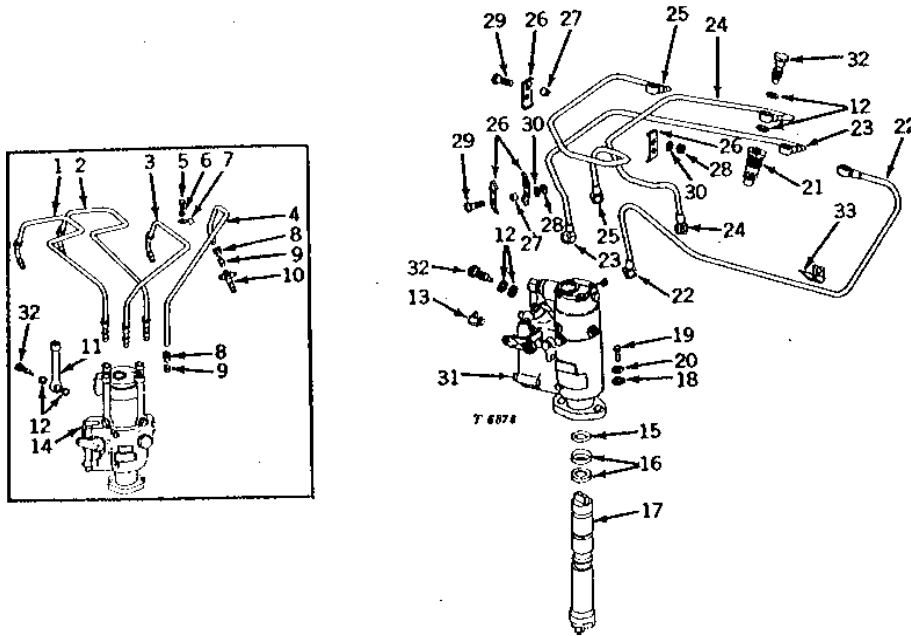

1E14

FUEL AND AIR

FUEL INJECTION SYSTEM (TRACTOR SERIAL NO. 010001-042000)

T6878 -UN-01JAN94

KEY	PART NO.	PART NAME	QTY	TRACTOR SERIAL NO.	REMARKS
1	AT13730	FUEL LINE	1	-029000	(NO. 4)
2	AT13729	FUEL LINE	1	-029000	(NO. 3)
3	AT13732	FUEL LINE	1	-029000	(NO. 2) (NO LONGER AVAILABLE)
4	AT13731	FUEL LINE	1	-029000	(NO. 1) (NO LONGER AVAILABLE)
5	19H1900	CAP SCREW	4	-029000	5/16" X 3/4"
6	12H303	LOCK WASHER	4	-029000	5/16"
7	T11337	CLAMP	4	-029000	(NO LONGER AVAILABLE)
8	R469R	FITTING	8	-029000	
9	R468R	SLEEVE	8	-029000	
10	AT11077	NOZZLE	4	-029000	
11	T11291	FITTING	4	-029000	
12	T11292	WASHER	8	-029000	(SUB FOR T11950)
	T11292	WASHER	16	029001-	
13	AT11713	ELBOW FITTING	1	-012515	(NO LONGER AVAILABLE)
	T16621	ELBOW FITTING	1	012516-029000	(NO LONGER AVAILABLE)
	T12938	ELBOW FITTING	1	029001-	
14	AT11769	FUEL PUMP	1	-029000	(NO LONGER AVAILABLE)
15	R460R	O-RING	1		
16	T11290	SEAL	2		
17	T11289	DRIVE SHAFT	NA		
18	24H1136	WASHER	2		11/32" X 11/16" X 0.065", (SUB FOR L1198T)
19	19H1849	CAP SCREW	2		5/16" X 1-1/4"
20	12H303	LOCK WASHER	2		5/16"
21	AT16344	NOZZLE HOLDER	4	029001-	
22	AT16474	FUEL LINE	1	029001-	(NO. 1)
23	AT16475	FUEL LINE	1	029001-	(NO. 2)
24	AT16476	FUEL LINE	1	029001-	(NO. 3) (NO LONGER AVAILABLE)
25	AT16477	FUEL LINE	1	029001-	(NO. 4) (NO LONGER AVAILABLE)
26	T18557	CLAMP	4	029001-	(NO LONGER AVAILABLE)
27	T18333	GROMMET	4	029001-	
28	14H778	NUT	4	029001-	0.190"
29	21H1148	SCREW	4	029001-	0.190" X 3/4"
30	12H246	LOCK WASHER	4	029001-	0.190"
31	AT16518	FUEL PUMP	NA	029001-	(NO LONGER AVAILABLE)
32	R26726	FITTING	4	-029000	
	R26726	FITTING	8	029001-	
33	T13913	CLIP	1	029001-