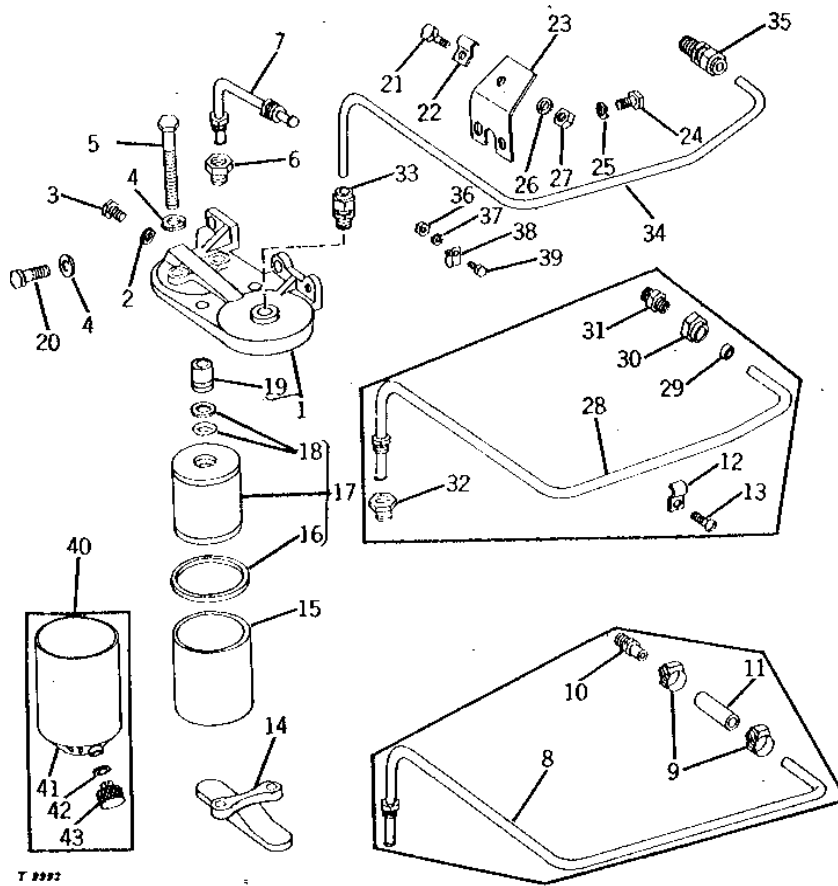

1D16

FUEL AND AIR

FUEL FILTER AND FUEL LINES (DIESEL) (TRACTOR SERIAL NO. 010001-042000)

T9992 -UN-01JAN94

1D17

FUEL AND AIR

**FUEL FILTER AND FUEL LINES - CONTINUED
(DIESEL)
(TRACTOR SERIAL NO. 010001-042000)**

KEY	PART NO.	PART NAME	QTY	TRACTOR SERIAL NO.	REMARKS
1	AT15065	MANIFOLD	1		(SUB FOR T13263) (NO LONGER AVAILABLE)
2	A3098R	WASHER	2		
3	19H2038	CAP SCREW	2		3/8" X 1/2"
4	12H304	LOCK WASHER	4		3/8"
5	19H2104	CAP SCREW	2		3/8" X 5"
6	T11371	UNION FITTING	1		
7	AT11919	FUEL LINE	1		(NO LONGER AVAILABLE)
8	AT14221	FUEL LINE	1	-012515	(ALSO ORDER T15917, T15918 AND T15919) (SUB FOR AT11712) (NO LONGER AVAILABLE)
9	AR21837	CLAMP	2	-012515	
10	T11184	THREADED NIPPLE	1	-012515	(NO LONGER AVAILABLE)
11	T11146	HOSE	1	-012515	
12	R27747	CLAMP	1	-029000	
13	37H5	SCREW	1	-029000	1/4" X 3/8", (SUB FOR T13025)
14	T11179	CLAMP	1		
15	T12872	CASE	2		
16	T11178	WASHER	2		
17	AT20541	KIT	2		(SUB FOR AT11929)
18	AF3435R	KIT	1		(SUB F3334R AND R459R)
19	T13264	TUBE	1		(SUB AT15065) (NO LONGER AVAILABLE)
20	19H1731	CAP SCREW	2		3/8" X 1"
21	19H1948	CAP SCREW	1		1/4" X 3/4"
22	R27747	CLAMP	1		
23	T15387	BRACKET	1		(NO LONGER AVAILABLE)
24	19H1813	CAP SCREW	1		5/16" X 5/8"
25	12H303	LOCK WASHER	1		5/16"
26	12H302	LOCK WASHER	1		1/4"
27	14H786	NUT	1		1/4"
28	AT14221	FUEL LINE	1	012516-029000	(NO LONGER AVAILABLE)
29	T15917	WASHER	1	012516-029000	
30	T15918	BUSHING	1	012516-029000	(NO LONGER AVAILABLE)
31	T15919	FITTING	1	012516-029000	(NO LONGER AVAILABLE)
32	T11371	UNION FITTING	1	-029000	
33	AL77N	CONNECTOR	1	029001-	(NO LONGER AVAILABLE)
34	T18381	FUEL LINE	1	029001-	(NO LONGER AVAILABLE)
35	AP19709	FITTING	1	029001-	(NO LONGER AVAILABLE)
36	14H785	NUT	1	029001-	5/16"
37	12H303	LOCK WASHER	1	029001-	5/16"
38	T13913	CLIP	1	029001-	
39	19H1813	CAP SCREW	1	029001-	5/16" X 5/8"
40	AT17022	KIT	1		FUEL FILTER DRAIN (NO LONGER AVAILABLE)
41	AT17023	CASE	1		(NO LONGER AVAILABLE)
42	R26287	O-RING	1		(SUB FOR T18826)
43	T18827	SCREW	1		(NO LONGER AVAILABLE)