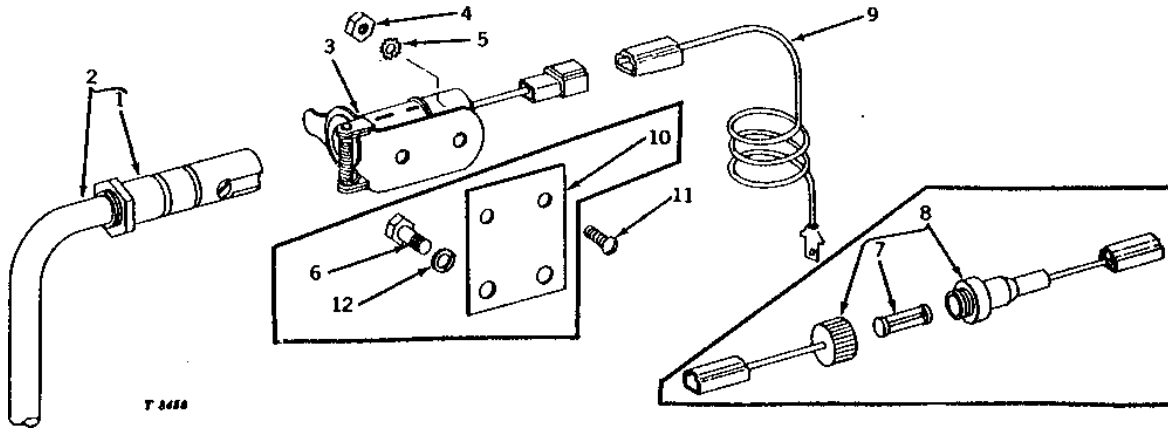

- (A) HI-CROP
- (B) ROW-CROP
- (C) ROW-CROP UTILITY

1J6

ELECTRICAL

T8458 -UN-01JAN94

ELECTRICAL OUTLET SOCKET AND FUSE HOLDER

KEY	PART NO.	PART NAME	QTY	TRACTOR SERIAL NO.	REMARKS
1	AA5692R	ELECTRICAL PLUG	1		
2	AR40710	PLUG	1		(SUB FOR AA5691R) (FI)
3	AR26571	SOCKET	1		
4	14H778	NUT	2		0.190"
5	12M7060	WASHER	2		0.209"
6	19H1227	CAP SCREW	2	-042000	1/4" X 1/2"
7	AL2919T	FUSE	1	-042000	(SUB AH76113)
8	AT12928	FUSE HOLDER	1	-042000	(NO LONGER AVAILABLE)
9	WIRING LEAD	1		406 MM (16") (MAKE FROM R66319, R32024, R32025 AND (2) R32027) (SUB FOR AT12927)
10	T14260	BRACKET	1	-042000	(NO LONGER AVAILABLE)
11	21H1019	SCREW	2		0.190" X 1/2"
12	12H302	LOCK WASHER	2	-042000	1/4"