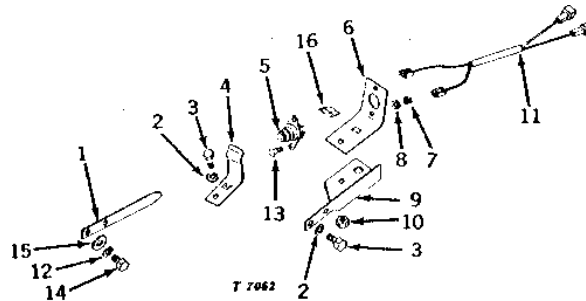

114

ELECTRICAL

NEUTRAL START SWITCH (TRACTOR SERIAL NO. 010001-029000)

T7062 -UN-01JAN94

KEY	PART NO.	PART NAME	QTY	TRACTOR SERIAL NO.	REMARKS
1	T13388	ARM	1		(NO LONGER AVAILABLE)
2	12H304	LOCK WASHER	3		3/8"
3	19H1936	CAP SCREW	3		3/8" X 3/4"
4	RE42069	KIT	1		(ALSO ORDER R32113) (SUB FOR R26705)
5	AR26413	SWITCH	1		(SUB RE42069, THIS APPLICATION)
	RE42069	KIT	1		(CONTAINS AH98872, R100723 AND R32115)
6	RE42069	KIT	1		(ALSO ORDER R32113) (SUB FOR R26674)
7	14H778	NUT	2		0.190"
8	12H246	LOCK WASHER	2		0.190"
9	T13387	SUPPORT	1		(NO LONGER AVAILABLE)
10	14H1076	NUT	1		3/8"
11	AT15945	WIRING HARNESS	1		
12	12H303	LOCK WASHER	2		5/16"
13	21H1017	SCREW	2		0.190" X 3/8"
14	19H2020	CAP SCREW	2		5/16" X 1/2"
15	24M7207	WASHER	2		8.400 X 24 X 2 MM
16	M633T	CLIP	1