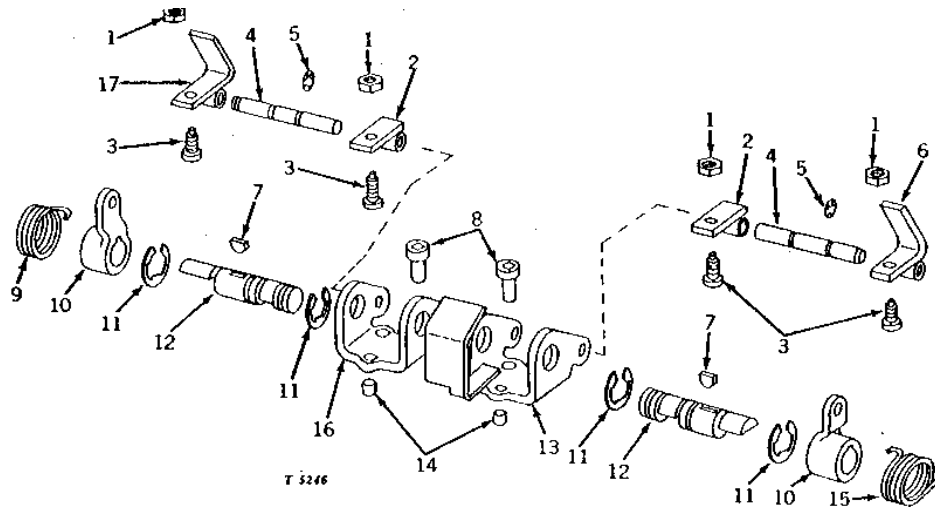

2E4

HYDRAULICS

ROCKSHAFT CONTROL HINGE (DUAL)

T5246 -UN-01JAN94

KEY	PART NO.	PART NAME	QTY	TRACTOR SERIAL NO.	REMARKS
1	14H649	NUT	4	1/4"	
2	AT12689	HINGE	2	(NO LONGER AVAILABLE)	
3	R26762	BOLT	4		
4	T12780	SHAFT	2	(NO LONGER AVAILABLE)	
5	R72653	SNAP RING	6	(SUB FOR M2396T)	
6	AT12688	HINGE	1	(NO LONGER AVAILABLE)	
7	26H70	SHAFT KEY	2	1/8" X 1/2"	
8	M2237T	SCREW	2	(SUB FOR M505T)	
9	T12521	SPRING	1	(NO LONGER AVAILABLE)	
10	T12778	ARM	2	(NO LONGER AVAILABLE)	
11	R27434	SNAP RING	4	(SUB FOR T12524)	
12	T12777	SHAFT	2	(NO LONGER AVAILABLE)	
13	AT14004	BRACKET	1	(NO LONGER AVAILABLE)	
14	F1840R	DOWEL PIN	2		
15	T12494	SPRING	1	(NO LONGER AVAILABLE)	
16	T12779	BRACKET	1	(NO LONGER AVAILABLE)	
17	AT12689	HINGE	1	-020255	(NO LONGER AVAILABLE)
	AT12688	HINGE	1	020256-	(NO LONGER AVAILABLE)