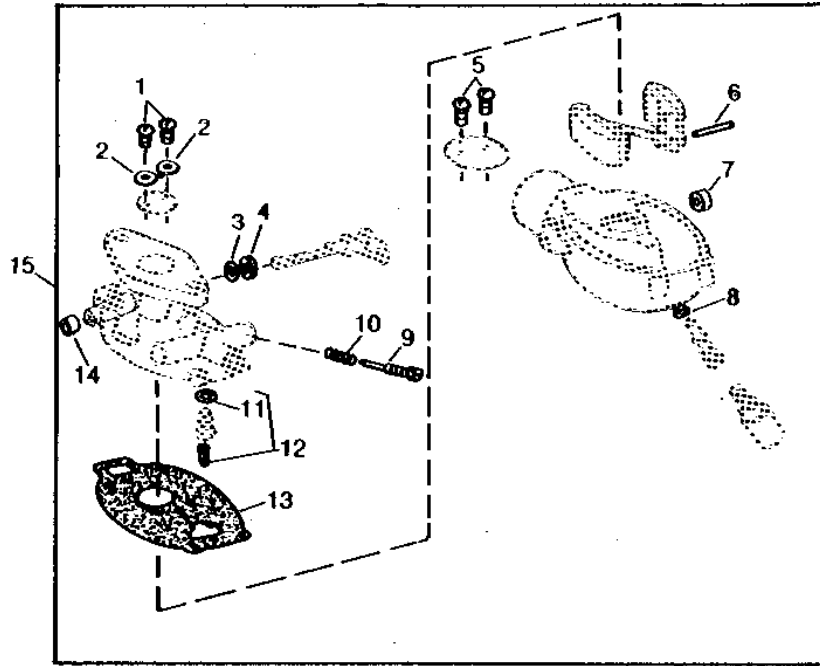

KEY	PART NO.	PART NAME	QTY	TRACTOR SERIAL NO.	REMARKS
1	RE19404	KIT	1		(USE WITH RE19402)

MEMORANDA

1E7

FUEL AND AIR

CARBURETOR REPAIR KIT (GASOLINE)

RWP4671 -UN-01JAN94

RWF 4671

KEY	PART NO.	PART NAME	QTY	TRACTOR SERIAL NO.	REMARKS
1	21H962	SCREW	2	0.138" X 1/4"	
2	12H314	LOCK WASHER	2	0.138"	
3	44-68	PACKING	1		
4	55-261	RETAINER	1		
5	AT14314	SCREW	2	(NO LONGER AVAILABLE)	
6	R10211	SHAFT	1		
7	44-38	PACKING	1		
8	16-456	GASKET	1	(SUB GW46-16-456)	
9	43-33	NEEDLE	1		
10	24-340	SPRING	1		
11	R10170	GASKET	1		
12	AT25491	VALVE	1	(ALSO ORDER T23532 AND T23536) (SUB FOR 233-543 OR AT17437)	
13	16-A41	GASKET	1		
14	R10133	CAP	1		
15	AR52593	KIT	1	(USE WITH AT21142 OR AR62244, AT14780) (SUB FOR AT14780)	