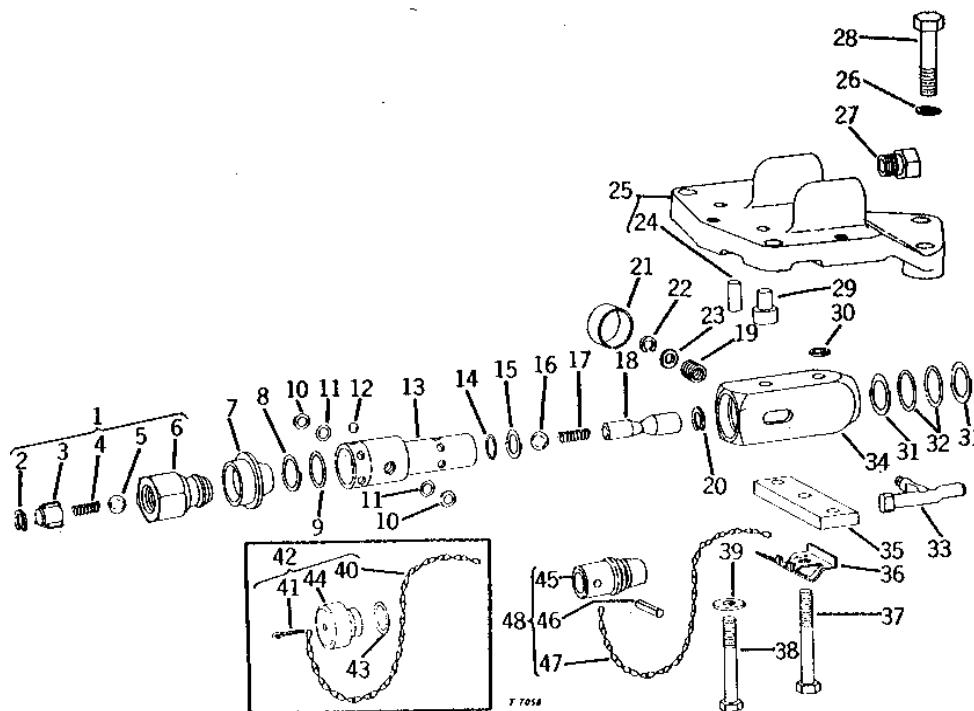

2F22

HYDRAULICS

T7058 -UN-01JAN94

BREAKAWAY COUPLER AND BRACKET (TRACTOR SERIAL NO. 019240-042000)

KEY	PART NO.	PART NAME	QTY	TRACTOR SERIAL NO.	REMARKS
1	AR30210	INTERNAL HALF COUPLER	1	(SUB AR93819)	
2	R59633	WEAR RING	1	(SUB FOR R28204)	
3	R28085	GUIDE	1	(SUB RE15361)	
4	R28084	SPRING	1		
5	D2361R	BALL	1		
6	R27430	HYD. QUICK-CONNECT COUPLER	1	(SUB AR93819)	
7	R28006	CAP	2		
8	R26485	BACK-UP RING	1		
9	R495R	O-RING	1		
10	R26484	BACK-UP RING	2		
11	A3917R	O-RING	2		
12	400R	BALL	6		
13	R28815	SOCKET OUTLET	1	(SUB R34397)	
14	R375R	O-RING	1		
15	R26482	RING	1		
16	D2361R	BALL	1		
17	R28084	SPRING	1		
18	R28816	PLUG	1	(SUB R34400)	
19	R31890	SPRING	1	(SUB FOR R28669)	
20	R26483	SNAP RING	1		
21	R28672	BUSHING	1		
22	R72653	SNAP RING	1	(SUB FOR M2796T)	
23	24H1289	WASHER	1	21/64" X 5/8" X 0.049"	
24	R28671	DOWEL PIN	2		
25	T19200	BRACKET	1	(ALSO ORDER (2) R28671) (NO LONGER AVAILABLE) (SUB FOR AT15169 OR T17077)	
26	12H301	LOCK WASHER	2	1/2"