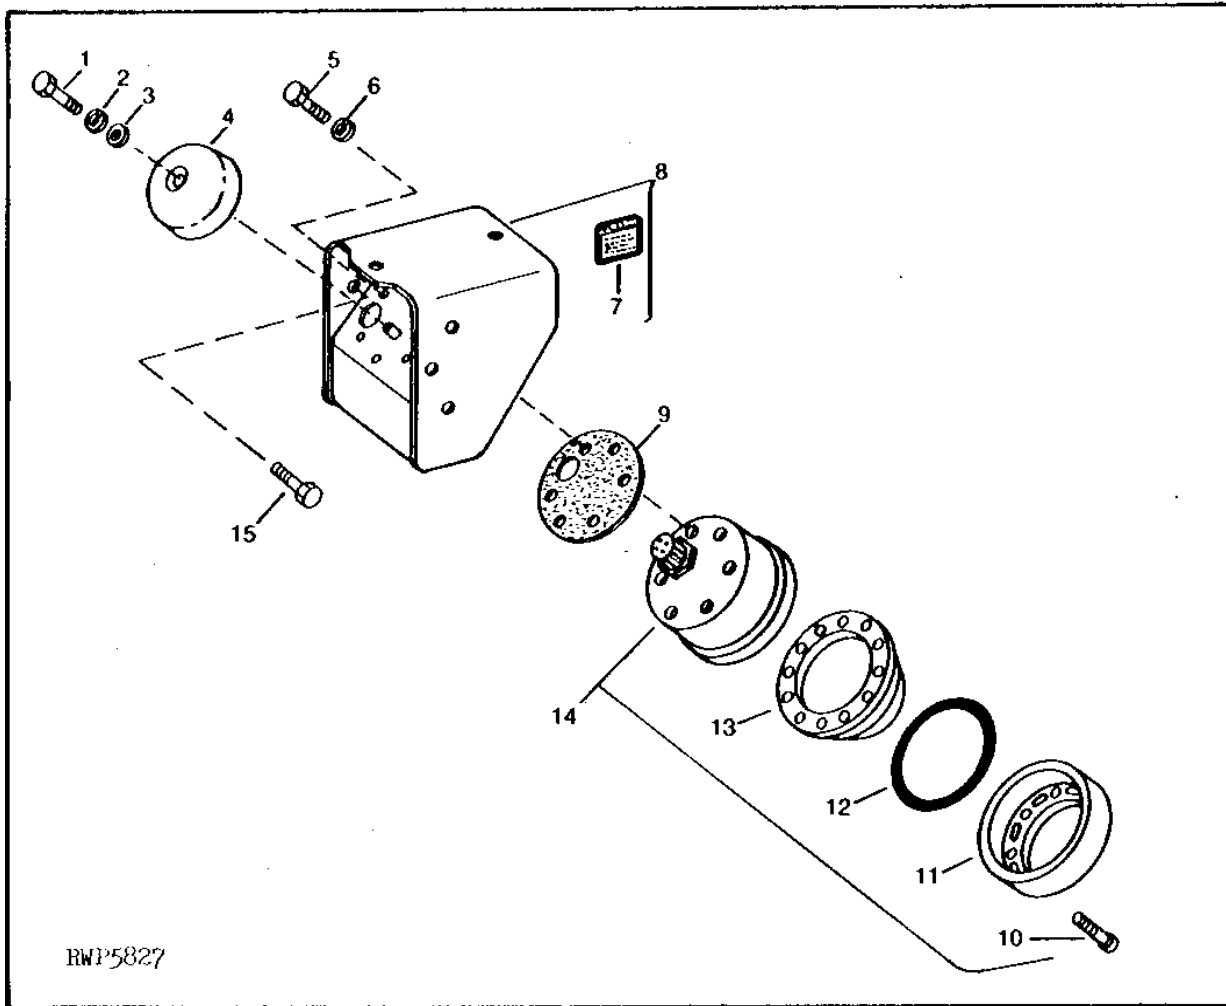

1J1

ELECTRICAL

RWP5827

-UN-01JAN94

RADAR SENSOR

RWP5827

16

1J2

ELECTRICAL

RADAR SENSOR - CONTINUED

KEY	PART NO.	PART NAME	QTY	TRACTOR SERIAL NO.	REMARKS
1	19H1813	CAP SCREW	1	5/16" X 5/8"	
2	12H303	LOCK WASHER	1	5/16"	
3	24H1136	WASHER	1	11/32" X 11/16" X 0.065"	
4	R82355	SHIELD	1		
5	19H1813	CAP SCREW	6	5/16" X 5/8"	
6	12H303	LOCK WASHER	6	5/16"	
7	R120107	LABEL	2	(ENGLISH)	
	R120106	LABEL	1	(FRENCH)	
	R105942	LABEL	1	(GERMAN)	
	R120108	LABEL	1	(SPANISH)	
8	RE38707	BRACKET	1	(SUB FOR RE21096) (SUB RE46317)	
9	R82243	GASKET	1		
10	R82239	SCREW	12		
11	R82237	SNAP RING	1		
12	R82238	O-RING	1		
13	R82236	COVER	1		
14	RE21073	SENSOR	1	(SUB RE43025)	
15	03H1492	BOLT	2	1/2" X 2"	
16	RW26466	SENSOR	1	(SUB FOR RE21510) (SUB AR111058)