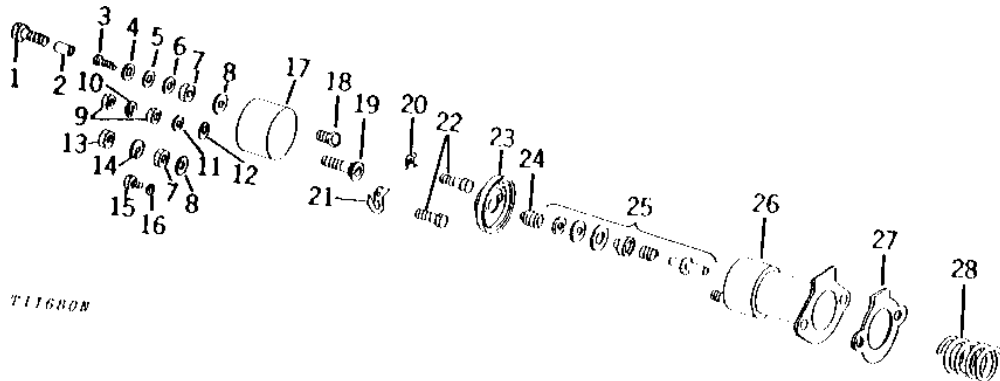

STARTING MOTOR SOLENOID SWITCH
(DELCO-REMY NO. 1114356)

T11680 -UN-01JAN94

KEY	PART NO.	PART NAME	QTY	TRACTOR SERIAL NO.	REMARKS
1	T19610	CAP SCREW	1		
2	T19608	BUSHING	1		
3	T15564	SCREW	1		
4	12M7060	WASHER	1	0.209"	
5	T19600	WASHER	1		
6	T19602	WASHER	1		
7	14H732	NUT	2	3/8", (SUB FOR R11195)	
8	T18107	WASHER	2		
9	14H605	NUT	4	0.164"	
10	T19603	LOCK WASHER	2		
11	T19601	WASHER	2		
12	T19607	WASHER	2		
13	14H732	NUT	1	3/8"	
14	12H304	LOCK WASHER	1	3/8"	
15	21H1127	SCREW	2	0.190" X 7/16"	
16	R11039	WASHER	2		
17	R61134	COVER	1		(ALSO ORDER R61133) (SUB FOR T19609 OR R49393) (SUB AR68304) (NO LONGER AVAILABLE)
18	T18354	SCREW	1		
19	T18105	STUD	1		
20	T19605	CLIP	1		
21	T19604	CONTACT	1		
22	T19606	STUD	2		
23	T18109	GASKET	1		(SUB R49394 AND R61133)
24	R11066	SPRING	1		
25	AT15146	CONTACT	1		
26	.....	HOUSING	1		(SUB AR68304)
27	T17058	GASKET	1		
28	T11675	SPRING	1		
..	R11240	SWITCH	1		(SUB AR68304)