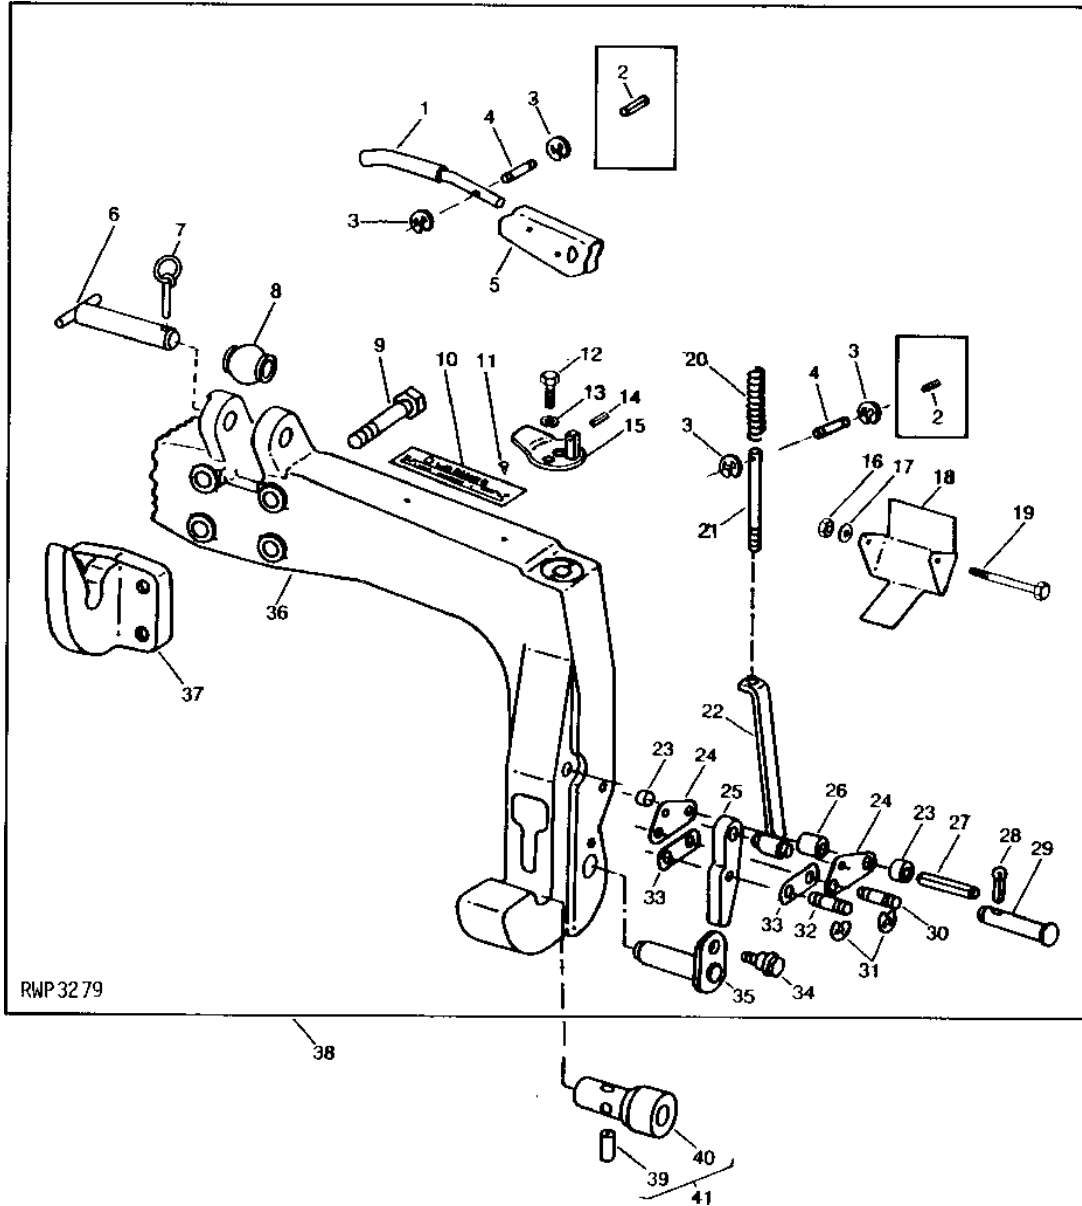

2F14

HYDRAULICS

RWP3279

-UN-06OCT94

HEAVY-DUTY IMPLEMENT QUICK COUPLER

2F15

HYDRAULICS

HEAVY-DUTY IMPLEMENT QUICK COUPLER - CONTINUED

KEY	PART NO.	PART NAME	QTY	TRACTOR SERIAL NO.	REMARKS
1	R48163	HANDLE	2		
2	34H311	SPRING PIN	4	-XXXXXX	1/4" X 7/8"
3	R72654	SNAP RING	8	XXXXXX-	(SUB FOR R27507)
4	R66901	SPRING PIN	4	XXXXXX-	
5	R48164	LEVER	2		
6	AR67881	PIN	1		(SUB FOR AR51867)
7	AR62151	QUICK LOCK PIN	1		(SUB FOR B11182)
8	F2681R	BALL	1		
9	19H2026	CAP SCREW	4		3/4" X 4"
10	R83531	LABEL	1		(SUB FOR R56038)
11	37H44	SCREW	2		0.151" X 3/8"
12	19H1731	CAP SCREW	4		3/8" X 1"
13	12H304	LOCK WASHER	4		3/8"
14	34H311	SPRING PIN	4		1/4" X 7/8"
15	AR50374	BRACKET	2		
16	14H786	NUT	2		1/4"
17	12H302	LOCK WASHER	2		1/4"
18	R53295	SHIELD	2		
19	19H2338	CAP SCREW	2		1/4" X 4-1/2"
20	R43444	SPRING	2		
21	R47578	STUD	2		
22	AR50372	BAR	1		R.H.
	AR50373	BAR	1		L.H.
23	F2206R	WASHER	4		
24	R65243	LINK	4		(SUB FOR R47581 OR R58203)
25	R40424	LATCH	2		
26	28H1919	BUSHING	2		1/2" X 15/16"
27	34H377	SPRING PIN	2		1/2" X 3-1/2"
28	11M7087	COTTER PIN	2		4 X 40 MM
29	R63736	PIN	2		(SUB FOR R40425)
30	R119275	PIN	2		(SUB FOR R47679)
31	F2208R	SNAP RING	8		
32	R119276	PIN	2		(SUB FOR R47678)
33	R65242	STRAP	4		(SUB FOR R47590)
34	AR74673	CAP SCREW	2		(SUB FOR AR48110)
35	AR48111	PIN	2		
36	R47577	FRAME	1		
37	R41861	HOOK	1		(SUB R59478)
38	AR50368	QUICK COUPLER	1		
39	R27999	SPRING PIN	2		
40	R27998	HALF SLEEVE	2		
41	AR27093	ADAPTER	1