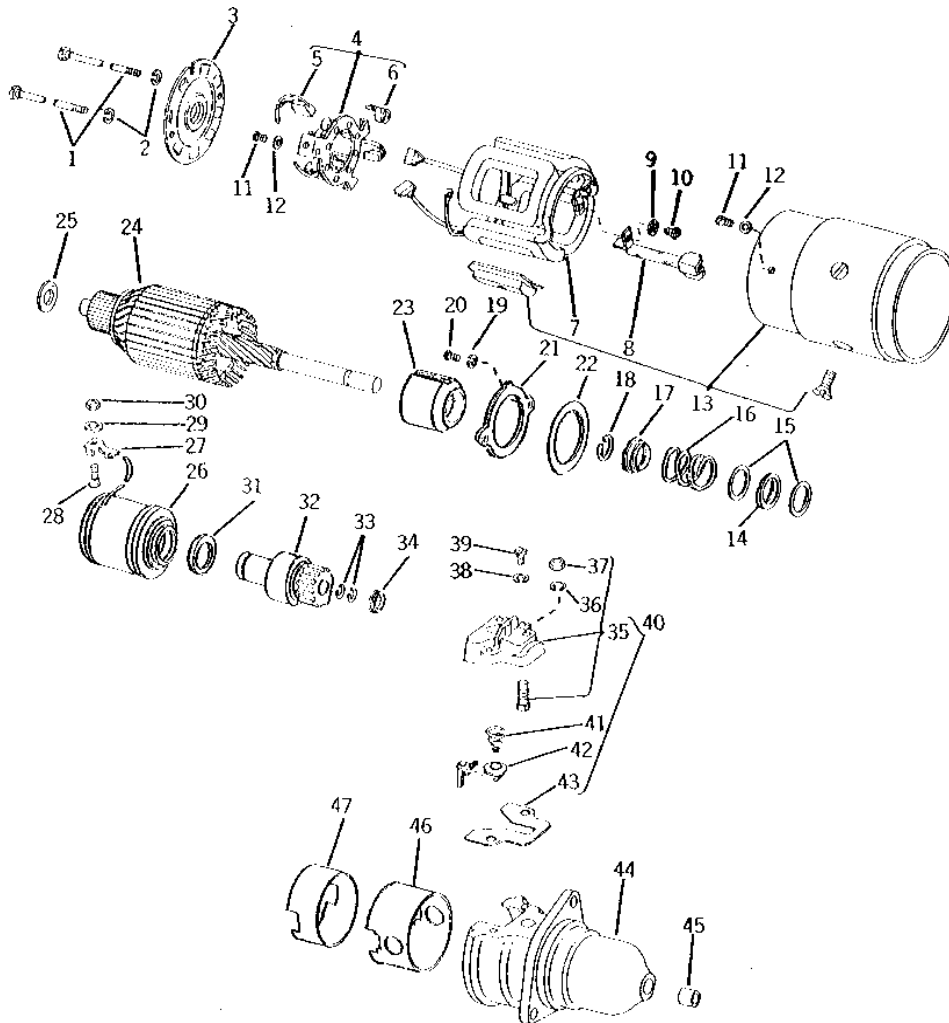

1H21

ELECTRICAL

STARTING MOTOR
(GASOLINE AND LP-GAS)
(PRESTOLITE NO. MDY-8006A)
(TRACTOR SERIAL NO. 042001-)

T14542 -UN-01JAN94

T 14542

1H22

ELECTRICAL

STARTING MOTOR - CONTINUED
(GASOLINE AND LP-GAS)
(PRESTOLITE NO. MDY-8006A)
(TRACTOR SERIAL NO. 042001-)

KEY	PART NO.	PART NAME	QTY	TRACTOR SERIAL NO.	REMARKS
1	T19503	BOLT	2		(NO LONGER AVAILABLE)
2	12H302	LOCK WASHER	2		1/4"
3	T19506	MANIFOLD	1		
4	AT17842	PLATE	1		
5	AT17844	BRUSH	1		
6	T19482	BRUSH	4		(NO LONGER AVAILABLE)
7	AT17843	FIELD WINDING COIL	1		(NO LONGER AVAILABLE)
8	T19507	WIRING LEAD	1		(NO LONGER AVAILABLE)
9	12M7084	LOCK WASHER	1		0.169"
10	21H1292	SCREW	1		0.164" X 1/4", (SUB FOR T19511)
11	37H10	SCREW	4		0.164" X 3/8", (SUB FOR T19501)
12	12H315	LOCK WASHER	4		0.164"
13	.....	HOUSING	1		(ORDER TY6692)
14	T19497	WASHER	1		(SUB AT21699)
15	T19489	SPRING	1		(SUB AT21699)
16	T19488	WASHER	1		(SUB AT21699)
17	T19487	WIRE	1		(SUB AT21699)
18	T19486	WASHER	1		(SUB AT21699)
19	12H246	LOCK WASHER	2		0.190"
20	21H1269	SCREW	2		0.190" X 3/8"
21	T19882	STOP	1		(NO LONGER AVAILABLE)
22	T19490	BEARING CONE	1		(SUB AT21699)
23	T19478	CORE	1		(NO LONGER AVAILABLE)
24	T19505	ARMATURE	1		(NO LONGER AVAILABLE)
25	AT21698	WASHER	AR		(SUB FOR T19484)
26	T19491	SOLENOID	1		
27	T19492	TERMINAL	1		
28	T19879	STUD	1		(SUB FOR T19463) (NO LONGER AVAILABLE)
29	24H1283	WASHER	1		7/32" X 1/2" X 0.049"
30	14H631	NUT	1		0.190"
31	T19509	WASHER	1		(SUB AT21699)
32	T19508	CLUTCH	1		
33	T19475	SNAP RING	1		(SUB AT21697)
34	T19504	WASHER	1		(SUB AT21698)
35	AT17838	COVER	1		(SUB FOR AT17835)
36	12H304	LOCK WASHER	1		3/8"
37	14H732	NUT	1		3/8"
38	12H246	LOCK WASHER	2		0.190"
39	T19502	SCREW	2		
40	AT17838	COVER	1		
41	R14023	SPRING	1		(SUB AT17838) (SUB FOR T19498)
42	T19500	COVER	1		(SUB AT17838)
43	T19499	GASKET	1		(NO LONGER AVAILABLE)
44	AT17840	HOUSING	1		(NO LONGER AVAILABLE)
45	T19510	BUSHING	1		
46	T19880	SLEEVE	1		(SUB AT21700)
47	T19881	SLEEVE	1		(SUB AT21700)
..	AT17514	MOTOR	1		(SUB TY6692)
..	TY6692	STARTER	1		(REMANUFACTURED) (SUB FOR AT17514 OR TY1449)