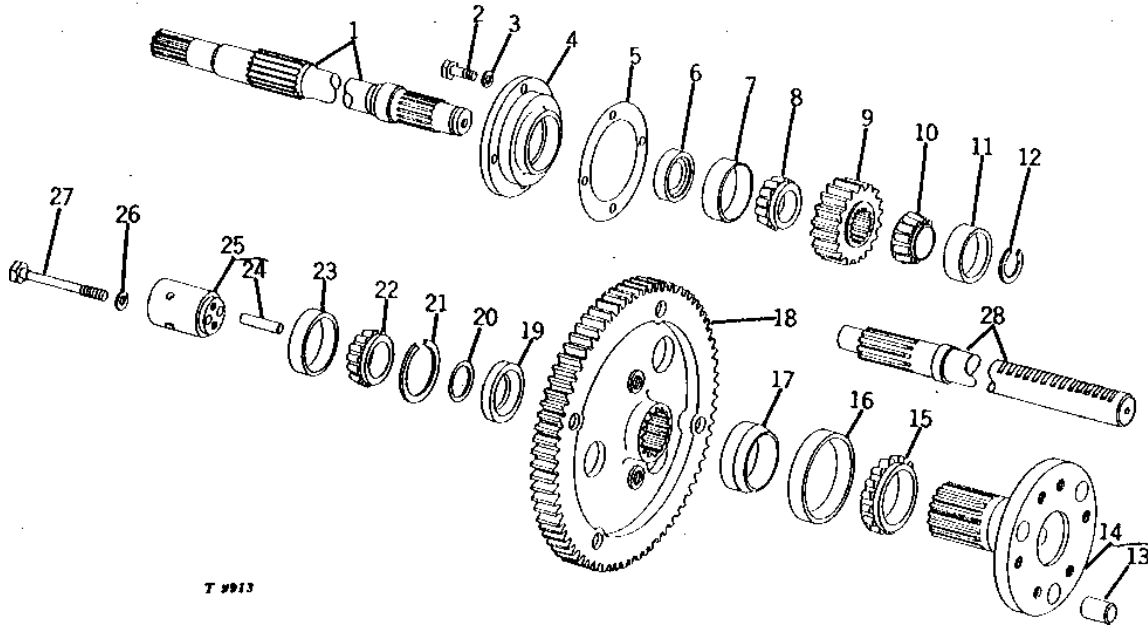

2C5

POWER TRAIN

FINAL DRIVE SHAFT ASSEMBLY (HI-CROP)

T9913 -UN-01JAN94

T 9913

KEY	PART NO.	PART NAME	QTY	TRACTOR SERIAL NO.	REMARKS
1	T15670	SHAFT	1		(NO LONGER AVAILABLE)
2	19H2552	CAP SCREW	4		3/8" X 1-1/8"
3	12H304	LOCK WASHER	4		3/8"
4	T15672	QUILL	1		(NO LONGER AVAILABLE)
5	T15673	SHIM	2		0.05 MM (.002") (NO LONGER AVAILABLE)
	T15674	SHIM	2		0.13 MM (.005") (NO LONGER AVAILABLE)
	T15675	SHIM	1		0.25 MM (.010") (NO LONGER AVAILABLE)
6	AT13963	SEAL	1		(NO LONGER AVAILABLE)
7	JD8219	BEARING CUP	1		
8	JD8174	BEARING CONE	1		
9	T15671	GEAR	1		(NO LONGER AVAILABLE)
10	JD8100	BEARING CONE	1		
11	JD7424	BEARING CUP	1		
12	M2353T	SNAP RING	1		
13	T13241	DOWEL PIN	3		
14	AT13954	SHAFT	1		(MARKED T15664) (NO LONGER AVAILABLE)
15	JD8169	BEARING CONE	1		
16	JD8216	BEARING CUP	1		
17	T15677	BUSHING	1		(NO LONGER AVAILABLE)
18	AT13957	SPIDER	1		(MARKED T15666) (NO LONGER AVAILABLE)
19	T15678	SPACER	1		(NO LONGER AVAILABLE)
20	T14350	SHIM	3		0.05 MM (.002")
	T14351	SHIM	3		0.13 MM (.005")
	T14352	SHIM	2		0.25 MM (.010")
21	M1007T	SNAP RING	1		
22	JD7395	BEARING CONE	1		
23	JD7418	BEARING CUP	1		
24	M2934T	PIN	1		(NO LONGER AVAILABLE)
25	AT13958	DRIVE SHAFT	1		(NO LONGER AVAILABLE)
26	12H301	LOCK WASHER	2		1/2"
27	19H1868	CAP SCREW	2		1/2" X 3-3/4"
28	T19878	SHAFT	1		424 MM (16.7") (NO LONGER AVAILABLE)