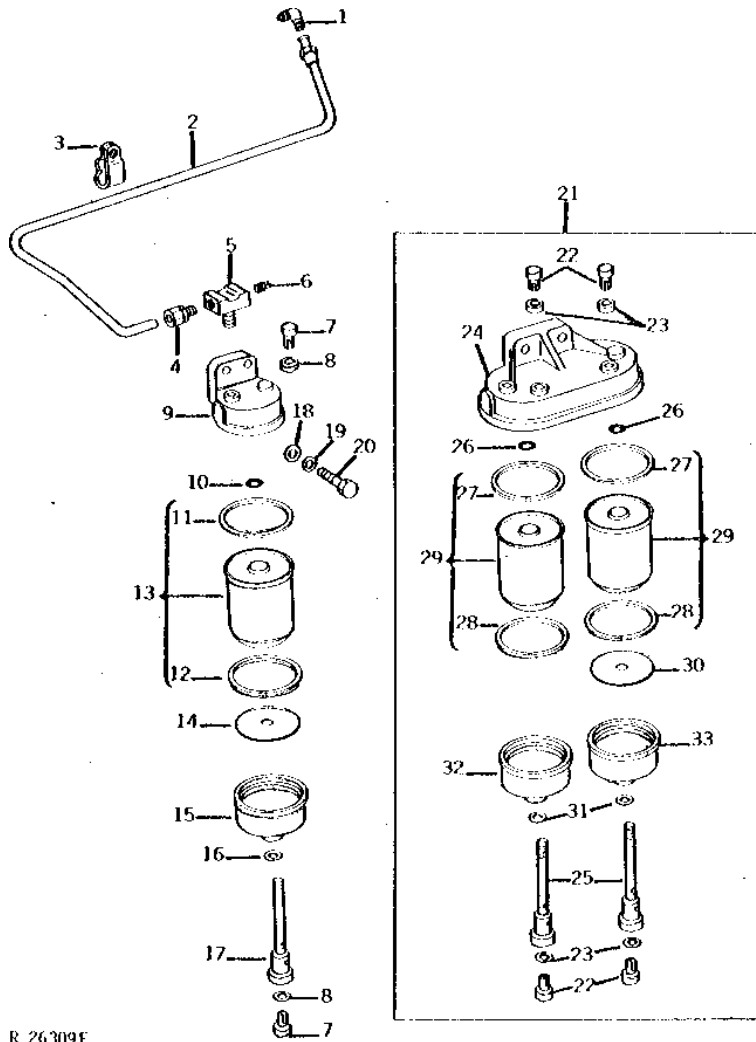

1D18

FUEL AND AIR

FUEL FILTER AND FUEL LINES (DIESEL) (TRACTOR SERIAL NO. 042001-)

R26309 -UN-01JAN94

1D19

FUEL AND AIR

FUEL FILTER AND FUEL LINES - CONTINUED
(DIESEL)
(TRACTOR SERIAL NO. 042001-)

KEY	PART NO.	PART NAME	QTY	TRACTOR SERIAL NO.	REMARKS
1	T13201	ELBOW FITTING	1		
2	AT17378	FUEL LINE	1		
3	T23843	CLIP	1		(SUB FOR T19108)
4	AP19709	FITTING	1		(NO LONGER AVAILABLE)
5	T11602	TEE FITTING	1		
6	15H638	PIPE PLUG	1		1/8"
7	R34446	DRAIN PLUG	2		
8	R26287	O-RING	2		(SUB FOR R34447)
9	T19123	CAP	1		
10	R459R	O-RING	1		(SUB FOR T19118)
11	R64374	WASHER	1		
12	R64374	WASHER	1		
13	AT17387	FILTER ELEMENT	1		
14	T19120	SCREEN	1		(NO LONGER AVAILABLE)
15	T19119	SEDIMENT BOWL	1		
16	T19117	WASHER	1		
17	T32365	HOLLOW SCREW	1		(SUB FOR AT17388)
18	24M7096	WASHER	2		10.500 X 18 X 1.600 MM
19	12H304	LOCK WASHER	2		3/8"
20	19H2552	CAP SCREW	2		3/8" X 1-1/8"
21	.....	FUEL FILTER	1		(NOT USED IN U.S. AND CANADA) (NO LONGER AVAILABLE)
22	R34446	DRAIN PLUG	4		
23	R26287	O-RING	4		(SUB FOR R34447)
24	AT17389	COVER	1		(NO LONGER AVAILABLE)
25	T32365	HOLLOW SCREW	2		(SUB FOR AT17388)
26	R459R	O-RING	2		(SUB FOR T19118)
27	R64374	WASHER	2		
28	R64374	WASHER	2		
29	AT17387	FILTER ELEMENT	2		
30	T19120	SCREEN	1		(NO LONGER AVAILABLE)
31	T19117	WASHER	2		
32	T19121	CONTAINER	1		(SUB T19119)
33	T19119	SEDIMENT BOWL	1