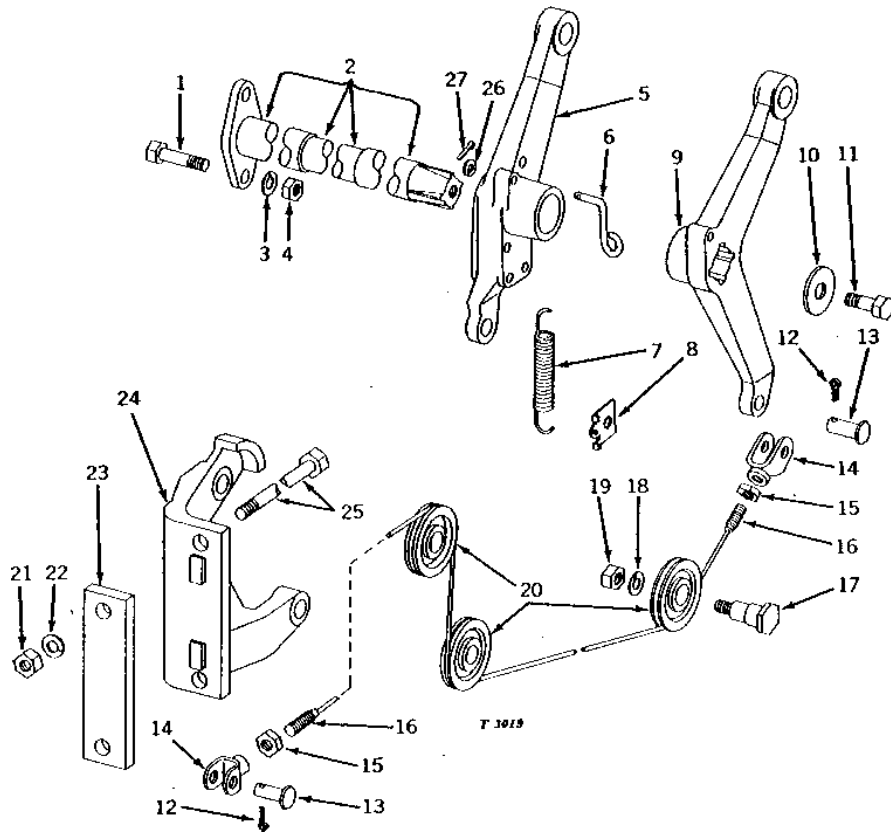

2E12

HYDRAULICS

FRONT ROCKSHAFT AND LIFT ARMS
(SINGLE AND DUAL)
(ROW-CROP UTILITY)
(TRACTOR SERIAL NO. 010001-042000)

T3019 -UN-01JAN94

2E13

HYDRAULICS

FRONT ROCKSHAFT AND LIFT ARMS - CONTINUED
(SINGLE AND DUAL)
(ROW-CROP UTILITY)
(TRACTOR SERIAL NO. 010001-042000)

KEY	PART NO.	PART NAME	QTY	TRACTOR SERIAL NO.	REMARKS
1	19H1990	CAP SCREW	2		1/2" X 2-1/4"
2	AT12924	ROCKSHAFT	1		(NO LONGER AVAILABLE)
3	12H301	LOCK WASHER	2		1/2"
4	14H1040	NUT	2		1/2"
5	T14239	ARM	1		(NO LONGER AVAILABLE)
6	T15738	HOOK	1		(NO LONGER AVAILABLE) (SUB FOR T14244)
7	T14243	SPRING	1		(SUB T143245)
8	T14245	CLIP	1		(NO LONGER AVAILABLE)
9	T14238	ARM	1		(NO LONGER AVAILABLE)
10	R20135	WASHER	1		
11	19H1756	CAP SCREW	1		5/8" X 1-1/2"
12	11M7015	COTTER PIN	2		3.200 X 25 MM
13	T14241	PIN	2		(NO LONGER AVAILABLE)
14	T14240	YOKE	2		(NO LONGER AVAILABLE)
15	14H826	NUT	2		1/2"
16	AT11885	CABLE	1		(NO LONGER AVAILABLE)
17	T14246	BOLT	1		(NO LONGER AVAILABLE)
18	12H301	LOCK WASHER	3		1/2"
19	14H1040	NUT	3		1/2"
20	T14242	PULLEY	3		(NO LONGER AVAILABLE)
21	14H1039	NUT	2		5/8"
22	12H294	LOCK WASHER	2		5/8"
23	T14248	STRAP	1		(NO LONGER AVAILABLE)
24	T19332	BRACKET	1		(NO LONGER AVAILABLE) (SUB FOR T14247)
	T19333	BRACKET	1		(DUAL ROCKSHAFT) (SUB FOR T14683) (NO LONGER AVAILABLE)
25	08H4736	CAP SCREW	2		5/8" X 9-1/4", (NO LONGER AVAILABLE)
26	24H1685	WASHER	1		11/32" X 47/64" X 0.083"
27	11M7081	COTTER PIN	1		2.500 X 20 MM