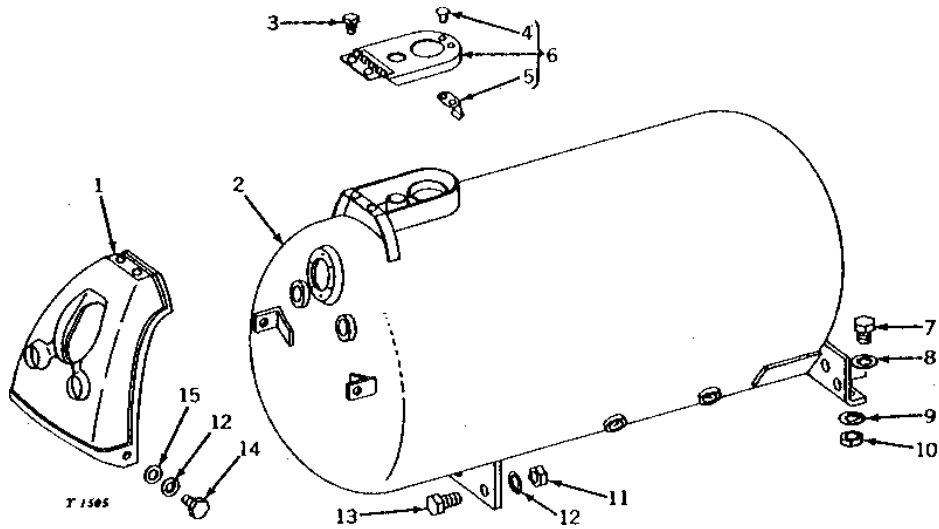

1D7

FUEL AND AIR

T1505 -UN-01JAN94

FUEL TANK
(LP-GAS)

KEY	PART NO.	PART NAME	QTY	TRACTOR SERIAL NO.	REMARKS
1	T14786	COVER	1		(NO LONGER AVAILABLE)
2	AT13214	TANK	1		(NO LONGER AVAILABLE)
3	37H74	SCREW	2		1/4" X 1/2", (SUB FOR T16885)
4	16H9	RIVET	2		3/32" X 1/4"
5	T14784	CLIP	1		(NO LONGER AVAILABLE)
6	AT13218	COVER	1		(NO LONGER AVAILABLE)
7	19H1731	CAP SCREW	2		3/8" X 1"
8	24M7096	WASHER	2		10.500 X 18 X 1.600 MM
9	12H304	LOCK WASHER	2		3/8"
10	14H1076	NUT	2		3/8" HS, SAE 8
11	14H1047	NUT	3		7/16"
12	12H293	LOCK WASHER	5		7/16"
13	19H2731	CAP SCREW	3		7/16" X 1-3/8"
14	19H2021	CAP SCREW	2		3/8" X 5/8"
15	24H1305	WASHER	2		13/32" X 13/16" X 0.065"