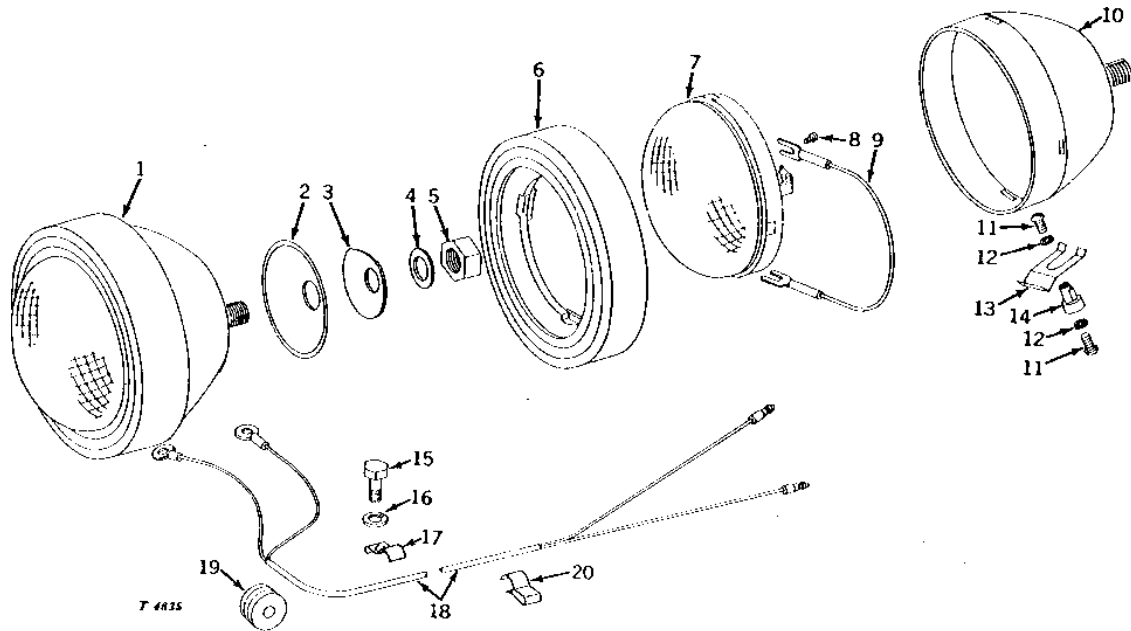

118

ELECTRICAL

DOUBLE FRONT LAMPS (FENDER MOUNTED) (ROW-CROP)

T4835 -UN-01JAN94

KEY	PART NO.	PART NAME	QTY	TRACTOR SERIAL NO.	REMARKS
1	AT13381	LAMP	2		
	AT13380	HEADLIGHT	2		
2	R48863	SUPPORT	4		(NO LONGER AVAILABLE)
3	F2935R	WASHER	4		
4	24H1162	WASHER	4		17/32" X 1-1/4" X 0.060"
5	14H1040	NUT	4		1/2"
6	R30182	BEZEL	1		(HOBBS)
	R31250	BEZEL	1		(GUIDE)
7	AF3892R	HEADLIGHT	1		(SUB FOR AT11898)
	AR21059	HEADLIGHT	1		
8	21H972	SCREW	1		0.164" X 5/16"
9	.....	WIRING LEAD	1		165 MM (6.5") (MAKE FROM R66319 AND (2) R32016) (SUB FOR AT14772, AT11122 OR AA4881R)
10	.....	HOUSING	1		INNER, (ORDER AT13381)
	.....	HOUSING	1		OUTER, (ORDER AT13380)
11	21H972	SCREW	1		0.164" X 5/16"
12	12M7084	LOCK WASHER	2		0.169"
13	A2899R	ASSEMBLY LINE PARTS	1		(GUIDE)
14	AA3495R	SUPPORT	1		(GUIDE)
	R30181	PLATE	1		(HOBBS)
15	19H2020	CAP SCREW	2	-042000	5/16" X 1/2"
16	12H303	LOCK WASHER	2	-042000	5/16"
17	A4881R	CLIP	1	-042000	
18	AR27359	WIRING HARNESS	2	-042000	
	AT17458	WIRING HARNESS	2	042001-	(NO LONGER AVAILABLE)
19	A3411R	GROMMET	1		
20	R44302	TIE BAND	AR		(SUB FOR F2084R)
	T14264	CLAMP	1	025805-