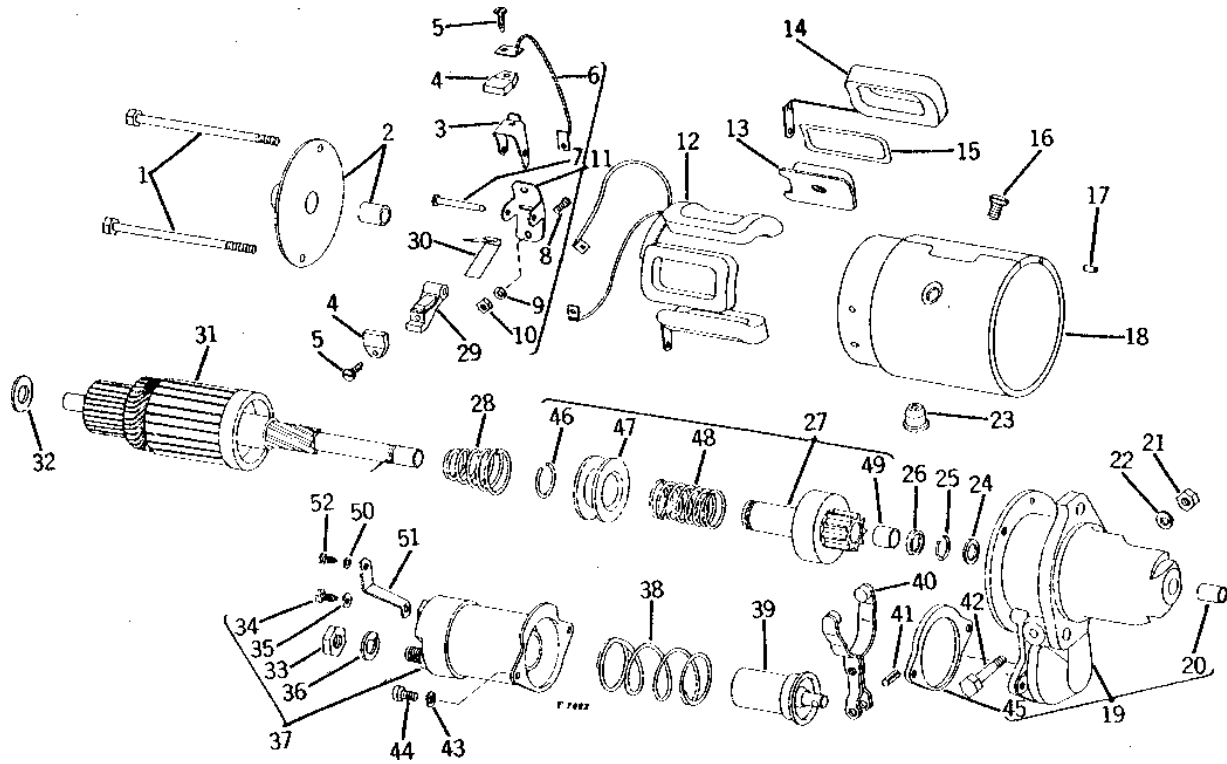

1H19

ELECTRICAL

STARTING MOTOR
(GASOLINE AND LP-GAS)
(DELCO-REMY NOS. 1107879, 1107280, AND 1107326)

T7082 -UN-01JAN94

1H20

ELECTRICAL

STARTING MOTOR - CONTINUED
(GASOLINE AND LP-GAS)
(DELCO-REMY NOS. 1107879, 1107280, AND 1107326)

KEY	PART NO.	PART NAME	QTY	TRACTOR SERIAL NO.	REMARKS
1	T741T	BOLT	2		
2	AT517T	FRAME	1		
3	T738T	HOLDER	2		
4	T735T	BRUSH	4		
5	37H2	SCREW	4		0.164" X 5/8", (SUB FOR T742T)
6	AT514T	WIRING LEAD	2		
7	T736T	PIN	2		
8	21H1020	SCREW	4		0.190" X 1/2"
9	12H246	LOCK WASHER	4		0.190"
10	14H778	NUT	4		0.190"
11	AT516T	KIT	2		
12	AR90826	FIELD WINDING COIL	1		(SUB FOR AR11105)
13	R39857	SHOE	4		(SUB FOR AT515T)
14	AR11106	FIELD WINDING COIL	1		(SUB AR90826) (NO LONGER REQUIRED)
15	T743T	INSULATOR	4		
16	21H1280	SCREW	4		3/8" X 3/4", (SUB FOR R11097 OR T18353)
17	R11087	DOWEL PIN	1		
18	.....	HOUSING	1		(ORDER TY6704)
19	AT17961	HOUSING	1		(SUB FOR AT13863 OR AT16520) (NO LONGER AVAILABLE)
20	R40801	BUSHING	1		(SUB FOR 1839345)
21	14H611	NUT	1		5/16", (SUB FOR T11682)
22	12H303	LOCK WASHER	1		5/16"
23	R11191	GROMMET	1		
24	T24539	WASHER	1		(SUB FOR R11080)
25	R11117	SNAP RING	1		
26	R11116	SPACER	1		
27	AR57094	DRIVE	1		(SUB FOR AT15140 OR AR11108)
28	T15565	SPRING	1	-029010	(NO LONGER AVAILABLE)
29	T739T	HOLDER	2		(SUB FOR T18099)
30	T740T	SPRING	2		
31	AT13862	ARMATURE	1		
32	R46191	WASHER	1		(SUB FOR 818265)
33	14H732	NUT	1		3/8"
34	T15564	SCREW	1		
35	12M7060	WASHER	1		0.209"
36	12H304	LOCK WASHER	1		3/8", (SUB FOR T11088)
37	AR11109	SWITCH	1	-029010	(ALSO ORDER T17058) (SUB FOR AT16137 OR AT17983) (SUB AR68304)
	AR68304	SOLENOID	1	029011-	(SUB FOR AT16519 OR R11240)
38	T11675	SPRING	1		
39	AT15147	PLUNGER	1		(SUB FOR T11673)
40	T11674	SHIFTER	1	-029010	(SUB T18113)
41	34H279	SPRING PIN	1		3/16" X 13/16"
42	T11672	CAP SCREW	1		
43	12H302	LOCK WASHER	2		1/4", (SUB FOR T11679)
44	21H1142	SCREW	2		1/4" X 1/2"
45	T17058	GASKET	1	-029010	
	T18992	GASKET	1	029011-	(NO LONGER AVAILABLE)
46	R11118	WIRE	1		(SUB FOR T26602)
47	.....	LOCKING COLLAR	1		(NO LONGER AVAILABLE) (SUB FOR 1838436)
48	T26601	SPRING	1		
49	1873796	BUSHING	2		
50	12M7060	WASHER	1		0.209"
51	R11235	FITTING	1		
52	21H1127	SCREW	1		0.190" X 7/16", (SUB FOR T18097)
..	AT12283	MOTOR	1	-029010	(SUB TY6704)
..	AT16311	MOTOR	1	029011-	(SUB TY6704)
..	TY6704	STARTER	1		(REMANUFACTURED) (SUB FOR AT12283, AT16311, TY1434 OR TY6629)