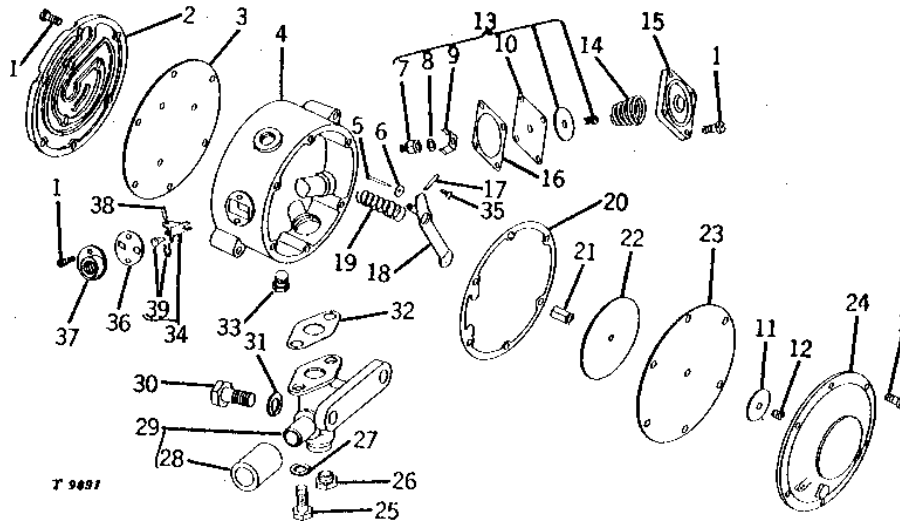

1D13

FUEL AND AIR

CONVERTER ASSEMBLY
(LP-GAS)
(TRACTOR SERIAL NO. -XXXXXX)

T9891 -UN-01JAN94

KEY	PART NO.	PART NAME	QTY	TRACTOR SERIAL NO.	REMARKS
1	21H981	SCREW	21		0.190" X 1/2"
2	T10256	COVER	1		(NO LONGER AVAILABLE)
3	T10270	GASKET	1		
4	AR10094	HOUSING	1		(NO LONGER AVAILABLE)
5	T10255	PIN	1		(NO LONGER AVAILABLE)
6	T10268	WASHER	1		(NO LONGER AVAILABLE)
7	T10263	SCREW	1		(SUB AT10177)
8	T10276	WASHER	1		(SUB AT10177)
9	T10277	CLAMP	1		(SUB AT10177)
10	T10259	DIAPHRAGM	1		(SUB AT10177)
11	T10265	PLATE	1		(NO LONGER AVAILABLE)
12	21H1072	SCREW	1		0.190" X 1/4", (NO LONGER AVAILABLE)
13	AT10177	DIAPHRAGM	1		
14	T10275	SPRING	1		(NO LONGER AVAILABLE)
15	T10262	COVER	1		(NO LONGER AVAILABLE)
16	T10274	GASKET	1		(NO LONGER AVAILABLE)
17	T10267	DOWEL PIN	1		(NO LONGER AVAILABLE)
18	AT10599	LEVER	1		
19	T10273	SPRING	1		
20	T10257	GASKET	1		
21	T10269	PUSH BUTTON	1		
22	T10266	PLATE	1		(NO LONGER AVAILABLE)
23	T10258	DIAPHRAGM	1		
24	T10278	COVER	1		(NO LONGER AVAILABLE)
25	19H2127	CAP SCREW	2		5/16" X 7/8"
26	R10160	PIPE PLUG	1		
27	12H303	LOCK WASHER	2		5/16"
28	T12820	BUSHING	1		(NO LONGER AVAILABLE)
29	AT11995	BRACKET	1		(NO LONGER AVAILABLE)
30	19H2552	CAP SCREW	2		3/8" X 1-1/8"
31	12H304	LOCK WASHER	2		3/8"
32	R26738	GASKET	1		
33	T10281	PIPE PLUG	1		(NO LONGER AVAILABLE)
34	AT10845	LEVER	1		(SUB FOR T10272)
35	T11334	SCREW	2		(NO LONGER AVAILABLE)
36	T10260	GASKET	1		
37	T10279	COVER	1		
38	T10264	DOWEL PIN	1		(NO LONGER AVAILABLE)
39	A5108R	SPRING PIN	1		(NO LONGER AVAILABLE)
..	AR26508	CONVERTER	1		(USE WITH AT21260) (SUB RE43974, RE42596 AND R59300)