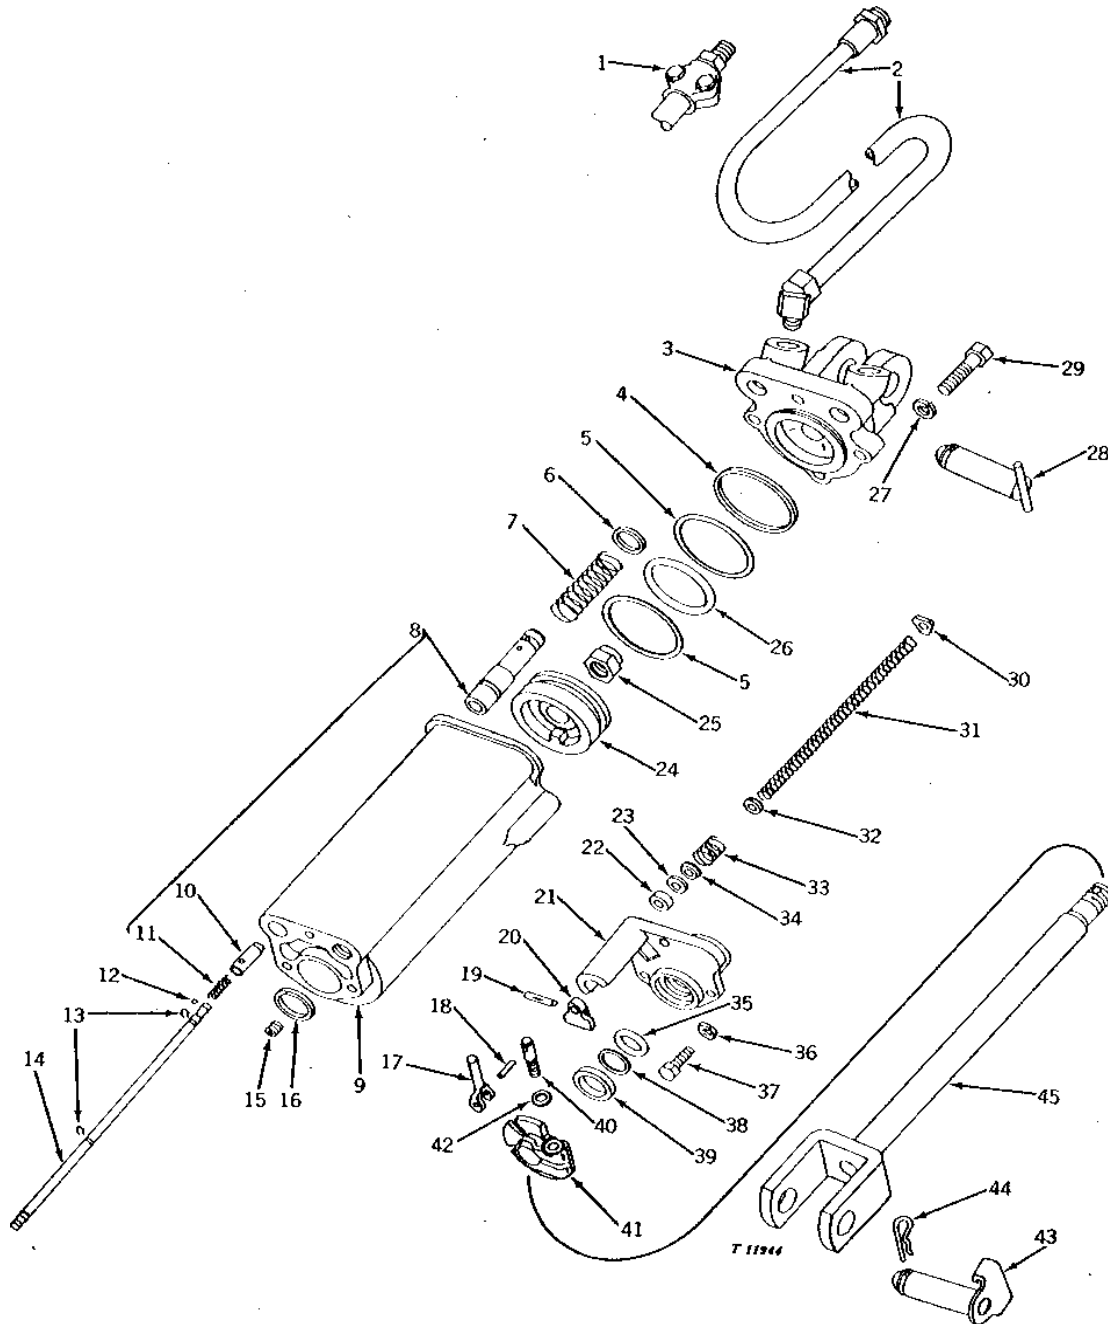

2G4

HYDRAULICS

REMOTE CONTROL CYLINDER
(REMOTE CYLINDER NO. 3RCS182927-)
(TRACTOR SERIAL NO. 010001-019239)

T11944 -UN-01JAN94

2G5

HYDRAULICS

REMOTE CONTROL CYLINDER - CONTINUED
(REMOTE CYLINDER SERIAL NO. 3RCS182927-)
(TRACTOR SERIAL NO. 010001-019239)

KEY	PART NO.	PART NAME	QTY	TRACTOR SERIAL NO.	REMARKS
1	AA4864R	COUPLING	1		(SUB AA4865R)
2	TY3034	HYDRAULIC HOSE	2		2235 MM (88") (SINGLE) (SUB FOR AA4542R)
3	A4721R	EXHAUST CAP	1		(NO LONGER AVAILABLE)
4	A4722R	WASHER	1		
5	A4729R	WASHER	2		
6	A4723R	WASHER	2		
7	A4744R	SPRING	1		
8	AA5731R	VALVE	1		(SUB FOR A4743R OR A4740R)
9	A4720R	CYLINDER	1		
10	A4740R	VALVE	1		(SUB AA5731R)
11	A4741R	SPRING	1		(SUB AA5731R)
12	A4742R	BALL	1		
13	A4739R	RING	2		
14	A4736R	ROD	1		
15	15H638	PIPE PLUG	1		1/8"
16	A4733R	WASHER	1		
17	A5302R	YOKE	1	186064-	(A)
18	34H264	SPRING PIN	1	186064-	(A) 5/32" X 7/8"
19	25H760	GROOVE PIN	1		7/32" X 1-1/4"
20	A5304R	ARM	1	186064-	(A)
21	A4732R	GUIDE	1		
22	A4746R	ADAPTER	1		
23	A4745R	PACKING	3		
24	A4727R	PISTON	1		(NO LONGER AVAILABLE)
25	H34753	LOCK NUT	1		(SUB FOR A5401R)
26	A4728R	O-RING	1		
27	12H301	LOCK WASHER	4		1/2"
28	AR47825	PIN	1		(SUB FOR AA6309R)
29	19H3265	CAP SCREW	4		1/2" X 1-7/8"
30	R57696	WASHER	1		(SUB FOR A4738R)
31	A4737R	SPRING	1		
32	24H1301	WASHER	1		13/32" X 9/16" X 0.065"
33	A4748R	SPRING ASSEMBLY	1		
34	A4747R	WASHER	1		
35	A4730R	O-RING	1		
36	12H304	LOCK WASHER	3		3/8"
37	19H1731	CAP SCREW	3		3/8" X 1"
38	A4731R	WASHER	1		
39	AA5607R	SEAL	1		
40	A5301R	SCREW	1	186064-	(A)
41	A5300R	STOP	1	186064-	(A)
42	R1870R	WASHER	1	186064-	(A) (SUB R57696)
43	AA6307R	PIN	1	186064-XXXXXX	(A) (SUB AR71902)
	AR71902	PIN	1	XXXXXX-	
44	A3581R	SPRING LOCKING PIN	1		
45	AA6308R	ROD	1	186064-	(A) (NO LONGER AVAILABLE)

(A) CYLINDER SERIAL NO.