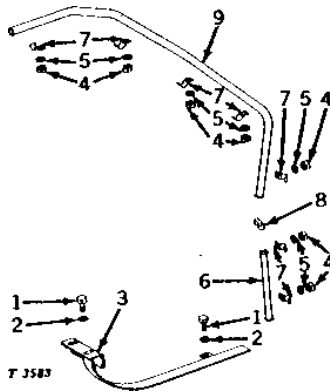

1112

ELECTRICAL

WIRE CONDUIT FOR FENDER MOUNTED LAMPS
(ROW-CROP UTILITY)
(TRACTOR SERIAL NO. 015964-)

T3583 -UN-01JAN94

KEY	PART NO.	PART NAME	QTY	TRACTOR SERIAL NO.	REMARKS
1	19H1900	CAP SCREW	2	5/16" X 3/4"	
2	12H303	LOCK WASHER	2	5/16"	
3	AT14138	SHIELD	1		(NO LONGER AVAILABLE)
4	14H786	NUT	7	-042000	1/4"
5	12H302	LOCK WASHER	7	-042000	1/4"
6	T15240	TUBE	1	-042000	(NO LONGER AVAILABLE)
7	T13291	CLAMP	7	-042000	(NO LONGER AVAILBLE)
8	R44302	TIE BAND	AR	-025804	(SUB FOR F2084R)
9	T15735	TUBE	1	-042000	(NO LONGER AVAILABLE)
	T15736	TUBE	1	-042000	(NO LONGER AVAILABLE)