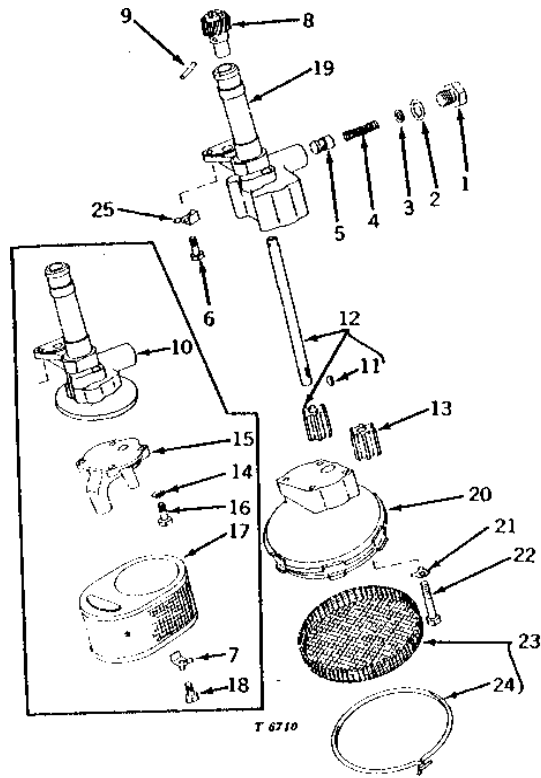

1B18

ENGINE

T6710 -UN-01JAN94

ENGINE OIL PUMP

1B19

ENGINE

ENGINE OIL PUMP - CONTINUED

KEY	PART NO.	PART NAME	QTY	TRACTOR SERIAL NO.	REMARKS
1	L4122T	FITTING PLUG	1		(NO LONGER AVAILABLE)
2	L754T	SEAL	1		
3	L4232T	WASHER	2	-023243	
	L4232T	WASHER	6	023244-	
4	T561T	SPRING	1		
5	L4233T	PISTON	1		
6	19H1905	CAP SCREW	2		5/16" X 1"
7	M80T	LOCK	1	-023243	
8	T19460	GEAR	1		(B) (C) (SUB FOR T467T)
	T12822	GEAR	1		(A)
9	25H52	GROOVE PIN	1		5/32" X 1"
10	AT333T	OIL PUMP	1	-023243	(B) (C) (MARKED T1557T) (NO LONGER AVAILABLE)
	AT14072	HOUSING	1	-024363	(A) (MARKED T15782) (SUB FOR AT11127, T15782, T629T, T422T OR T11339) (NO LONGER AVAILABLE)
11	26H8	SHAFT KEY	1		(B) (C) 3/32" X 5/8"
	26H8	SHAFT KEY	2		(A) 3/32" X 5/8"
12	AT20599	STEERING GEAR	1		(B) (C)
	AT20604	STEERING GEAR	1		(A) (SUB FOR AT11038 OR AT421T)
13	T559T	STEERING GEAR	1		(B) (C)
	T631T	STEERING GEAR	1		(A)
14	12H302	LOCK WASHER	4	-023243	1/4"
15	T416T	COVER	1	-023243	(B) (C) (NO LONGER AVAILABLE)
	T13374	COVER	1	-023243	(A) (NO LONGER AVAILABLE)
16	19H1914	CAP SCREW	4	-023243	1/4" X 1"
17	AT326T	OIL FILTER	1	-023243	(NO LONGER AVAILABLE)
18	19H2020	CAP SCREW	1	-023243	5/16" X 1/2"
19	AT15989	HOUSING	1	024364-	(A) (MARKED T17105)
	AT15988	HOUSING	1	023244-	(B) (C) (MARKED T17474) (NO LONGER AVAILABLE)
20	AT16670	COVER	1	023244-027399	(SUB FOR T17109) (NO LONGER AVAILABLE)
	T18493	COVER	1	027400-	(NO LONGER AVAILABLE)
21	12H303	LOCK WASHER	4	023244-027399	5/16"
	T18479	LOCK	4	027400-	
22	19H1849	CAP SCREW	4	023244-027399	5/16" X 1-1/4"
	19H1849	CAP SCREW	1	027400-	5/16" X 1-1/4"
	19H3552	CAP SCREW	3	027400-	5/16" X 1-1/2"
23	AT15679	SCREEN	1	023244-	
24	T17108	WIRE	1	023244-	(NO LONGER AVAILABLE)
25	M80T	LOCK	2		
..	AT15227	OIL PUMP	1		(A) COMPLETE, (SUB FOR AT12455)
..	AT15678	OIL PUMP	1		(B) (C) COMPLETE, (SUB FOR AT311T)

- (A) DIESEL
- (B) GASOLINE
- (C) LP-GAS