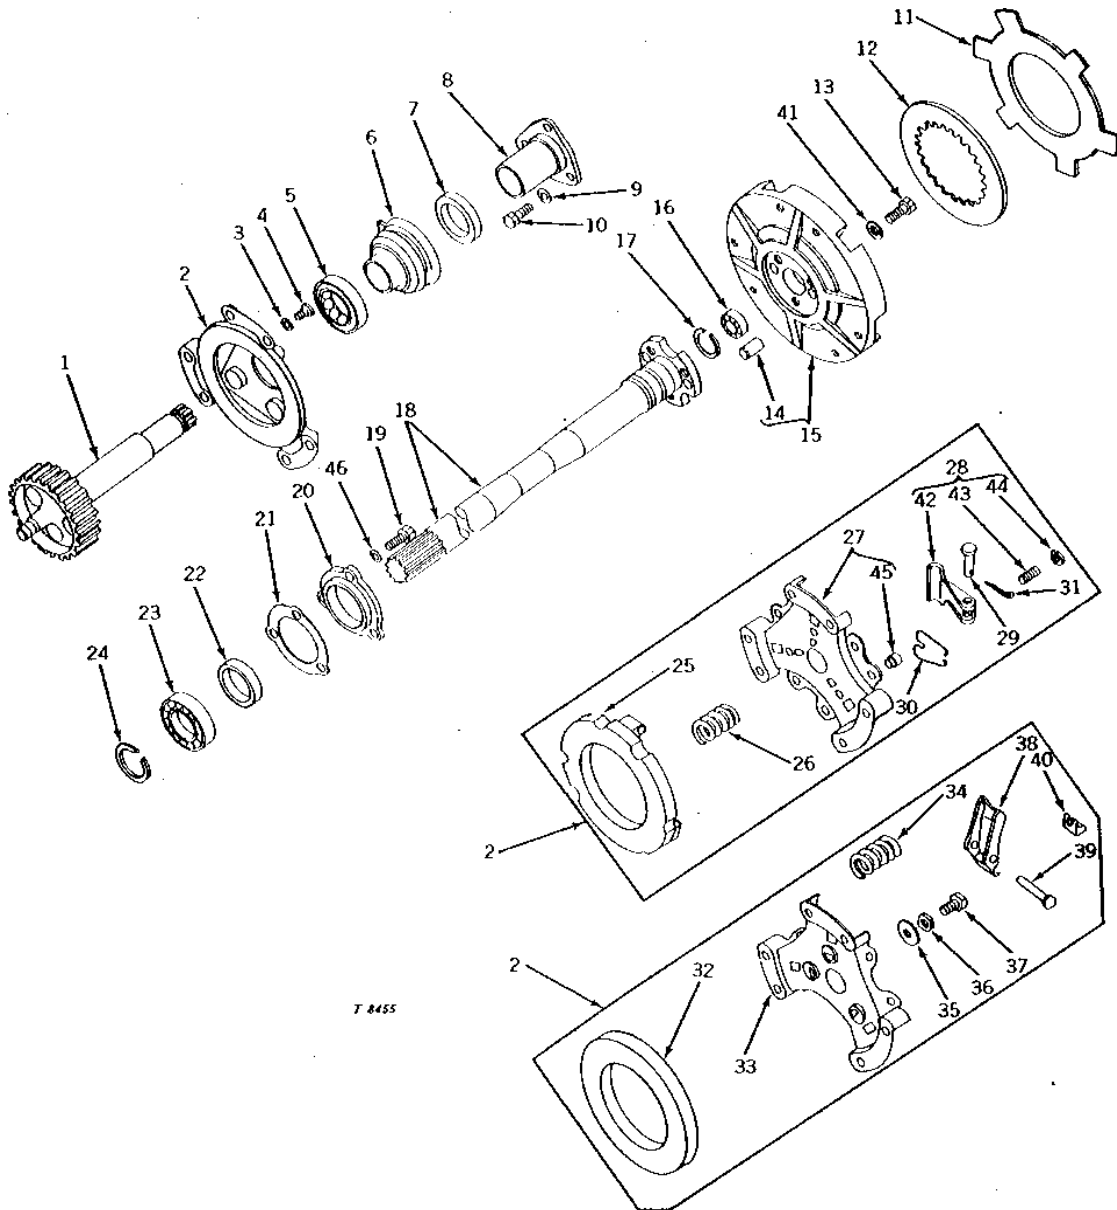

- (A) HI-CROP
- (B) ROW-CROP
- (C) ROW-CROP UTILITY
- (D) AUBURN
- (E) DIESEL
- (F) GASOLINE
- (G) LP-GAS
- (H) HEAVY-DUTY CLUTCH (GASOLINE AND DIESEL)

2A24

POWER TRAIN

T8455 -UN-01JAN94

PTO CLUTCH

2A25

POWER TRAIN