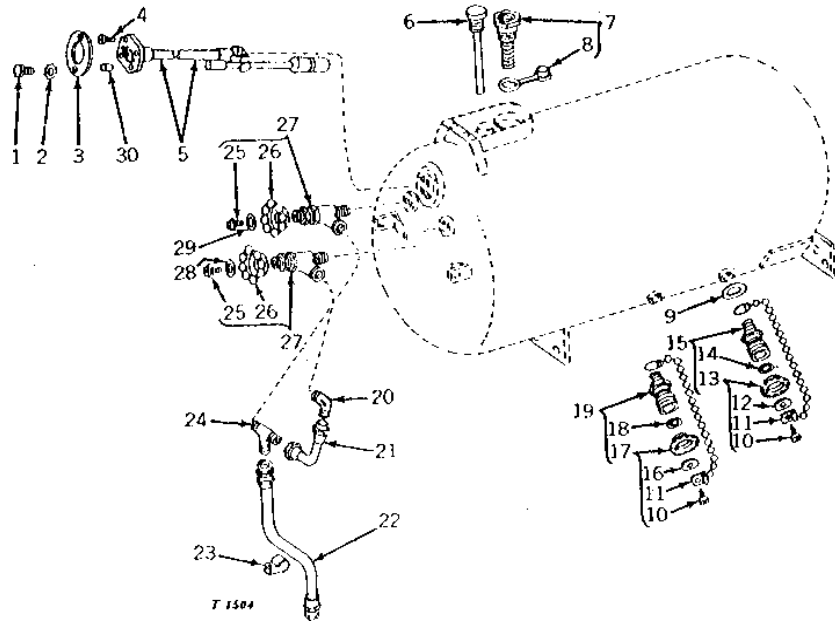

1D8

FUEL AND AIR

FUEL TANK LINES, VALVES AND GAUGES (LP-GAS)

T1504 -UN-01JAN94

KEY	PART NO.	PART NAME	QTY	TRACTOR SERIAL NO.	REMARKS
1	19H1898	CAP SCREW	2		1/4" X 1-1/2"
2	12H297	LOCK WASHER	2		1/4"
3	A4905R	COVER	1		(NO LONGER AVAILABLE)
4	21H1170	SCREW	4		5/16" X 7/8", (NO LONGER AVAILABLE)
5	AT13216	GAUGE	1		(NO LONGER AVAILABLE)
6	AM4010T	GAUGE	1		(NO LONGER AVAILABLE)
7	AR21690	RELIEF VALVE	1		
8	R21560	CAP	1		(NO LONGER AVAILABLE)
9	A5297R	REINFORCEMENT	1		(NO LONGER AVAILABLE)
10	A4997R	SCREW	2		
11	AA6058R	LINK CHAIN	2		(NO LONGER AVAILABLE)
12	T10959	PLATE	1		(NO LONGER AVAILABLE)
13	AA6059R	CAP	1		(NO LONGER AVAILABLE)
14	A4996R	WASHER	1		(NO LONGER AVAILABLE)
15	AA6001R	VALVE	1		(NO LONGER AVAILABLE)
16	T10960	PLATE	1		(NO LONGER AVAILABLE)
17	AA6060R	CAP	1		(NO LONGER AVAILABLE)
18	A4998R	WASHER	1		(NO LONGER AVAILABLE)
19	AA6002R	VALVE	1		
20	A4928R	ELBOW FITTING	1		
21	AT13217	LINE	1		(NO LONGER AVAILABLE)
22	AF2875R	HOSE	1		(NO LONGER AVAILABLE)
23	T24494	CLAMP	1		(SUB FOR T14787)
24	A4929R	TEE FITTING	1		(NO LONGER AVAILABLE)
25	AA6061R	SCREW	2		(NO LONGER AVAILABLE)
26	A4999R	HANDLE	2		
27	AA6005R	VALVE	2		
28	T10958	PLATE	1		(NO LONGER AVAILABLE)
29	T10957	PLATE	1		(NO LONGER AVAILABLE)
30	A4906R	BUSHING	2		