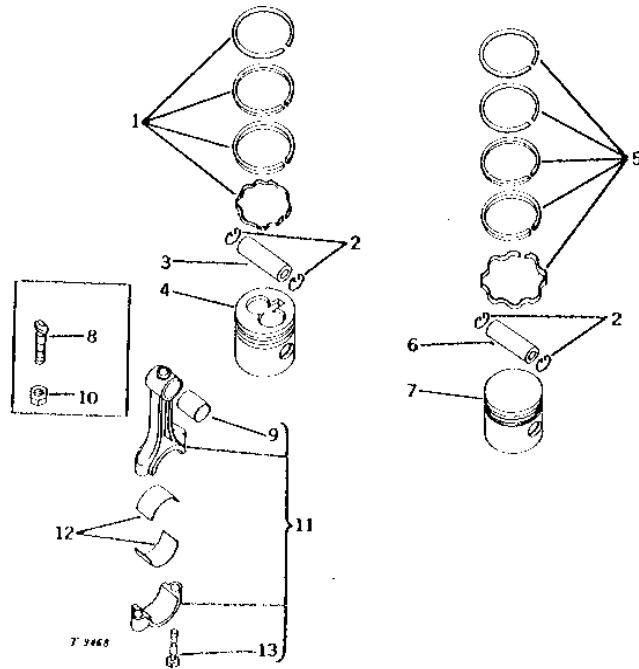

1B16

ENGINE

T9468 -UN-01JAN94

PISTONS AND CONNECTING RODS

1B17

ENGINE

PISTONS AND CONNECTING RODS - CONTINUED

KEY	PART NO.	PART NAME	QTY	TRACTOR SERIAL NO.	REMARKS
1	AT14706	PISTON RING	2	-039018	(A) (E) (SET OF (8) RINGS AND (2) EXPANDERS) (SUB FOR AT12085)
	AT17695	PISTON RING	2	039019-	(A) (D) (SET OF (6) RINGS AND (2) EXPANDERS)
	AT14707	PISTON RING	2	-039018	(A) (E) .51 MM (.020") OVERSIZE (SET OF (8) RINGS AND (2) EXPANDERS) (SUB FOR AT14091)
	AT17696	PISTON RING	2	039019-	(A) (D) .51 MM (.020") OVERSIZE, (SET OF (6) RINGS AND (2) EXPANDERS)
2	R51112	SNAP RING	8		(SUB FOR M67T)
3	T18838	PISTON PIN	4		(A) (SUB FOR T17674, T11159, T18010 OR T16025)
4	T16025	PISTON	1	-039018	(USE WITH AT17695) (SUB T19063 AND T18838)
	T19063	PISTON	4	039019-	(A) (D) (USE WITH AT17695) (SUB FOR T17696, T12371 OR T16025)
	T19395	PISTON	4		(A) (D) .51 MM (.020") OVERSIZE, (USE WITH AT17696) (ALSO ORDER T18838) (SUB FOR T18010 OR T15910)
5	AT14702	PISTON RING	2		(B) (C) (E) (SET OF (8) RINGS AND (2) EXPANDERS) (SUB FOR AT13987, AT13861, T634T, AT11876, T461T, AT323T OR AT413T)
	AT14703	PISTON RING	2		(B) (C) (E) .51 MM (.020") OVERSIZE (SET OF (8) RINGS AND (2) EXPANDERS) (SUB FOR AT14090, AT414T OR AT398T)
6	T18837	PISTON PIN	4		(B)
7	T12382	PISTON	4		(B) (E) STANDARD
	T15911	PISTON	4		(B) (E) .51 MM (.020") OVERSIZE
	T18831	PISTON	4		(B) (E) STANDARD (HIGH ALTITUDE)
	T12556	PISTON	4		(C) (E) STANDARD (HIGH ALTITUDE) (NO LONGER AVAILABLE)
	T15909	PISTON	4		(C) (E) .51 MM (.020") OVERSIZE (HIGH ALTITUDE) (NO LONGER AVAILABLE)
8	T15633	BOLT	8	-045865	(SUB FOR T455T)
9	T526T	BUSHING	4		
10	T15634	NUT	8	-045865	(SUB FOR T14595, M2575T OR P41843)
11	AT18147	CONNECTING ROD	4		(SUB FOR AT322T, T454T OR T2032T)
12	AT10123	BEARING	4		STANDARD (2 HALVES)
	AT21116	BEARING	4		.05 MM (.002") (2 HALVES) UNDERSIZE
	AT21117	BEARING	4		.25 MM (.010") (2 HALVES) UNDERSIZE
	AT21119	BEARING	4		.51 MM (.020") (2 HALVES) UNDERSIZE
	AT10519	BEARING	4		.76 MM (.030") (2 HALVES) UNDERSIZE
13	T19173	BOLT	8	045866-	