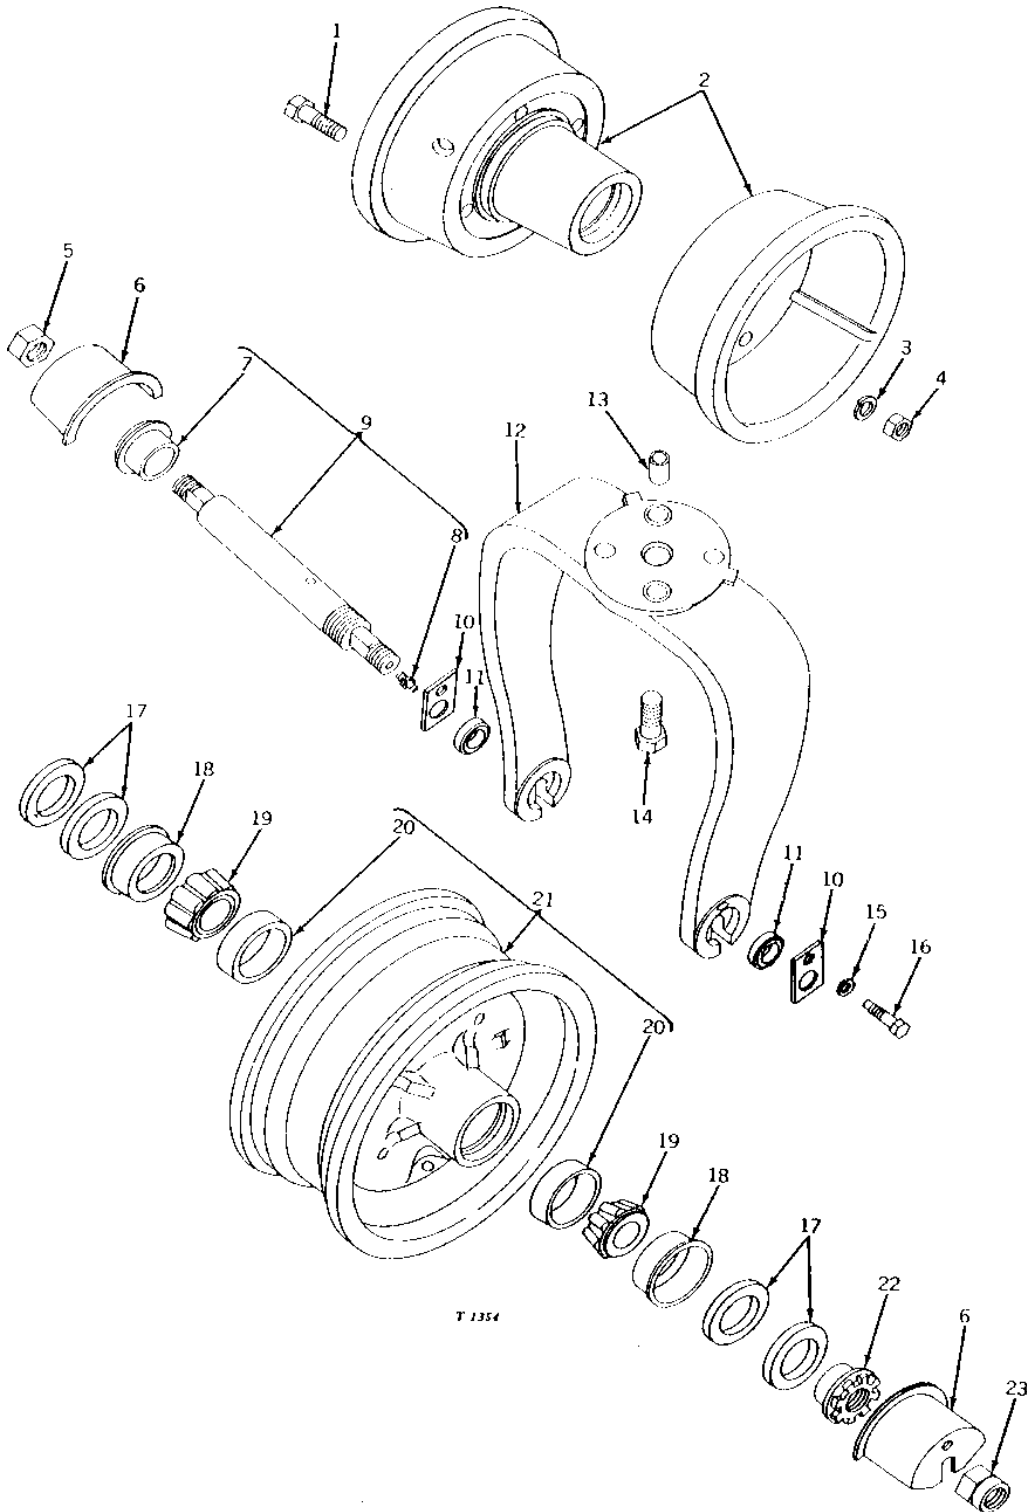

2H10

WHEELS, FRONT AXLES, SHEET METAL

SINGLE FRONT WHEEL (ROW-CROP)

T1354 -UN-01JAN94

T 1354

2H11

WHEELS, FRONT AXLES, SHEET METAL

SINGLE FRONT WHEEL - CONTINUED (ROW-CROP)

KEY	PART NO.	PART NAME	QTY	TRACTOR SERIAL NO.	REMARKS
1	19H2706	CAP SCREW	4		
2	AA847R	WHEEL	1		5/8" X 2", HS, SAE 8 (9.00 X 10" TIRE) (MARKED A1235R AND A1236R) (NO LONGER AVAILABLE)
3	12H294	LOCK WASHER	4		5/8"
4	14H800	NUT	4		5/8"
5	14H876	NUT	1		1"
6	H773R	DUST SHIELD	2		
7	B2683R	BUSHING	1		
8	JD7759	LUBRICATION FITTING	1		
9	AB4259R	AXLE	1		
10	F3126R	PLATE	2		
11	F3127R	SPACER	2		
12	T13397	CLEVIS	1		(NO LONGER AVAILABLE)
13	M14T	WASHER	2		
14	19H2673	CAP SCREW	4		5/8" X 2-1/2"
15	12H304	LOCK WASHER	2		3/8"
16	H772R	SET SCREW	2		
17	B90R	WASHER	4		
18	B89R	RETAINER	2		
19	JD7222	BEARING CONE	2		
20	JD7266	BEARING CUP	2		
21	AB3686R	WHEEL	1		(6.50 X 16" TIRE) (NO LONGER AVAILABLE)
22	B548R	NUT	1		
23	B551R	NUT	1