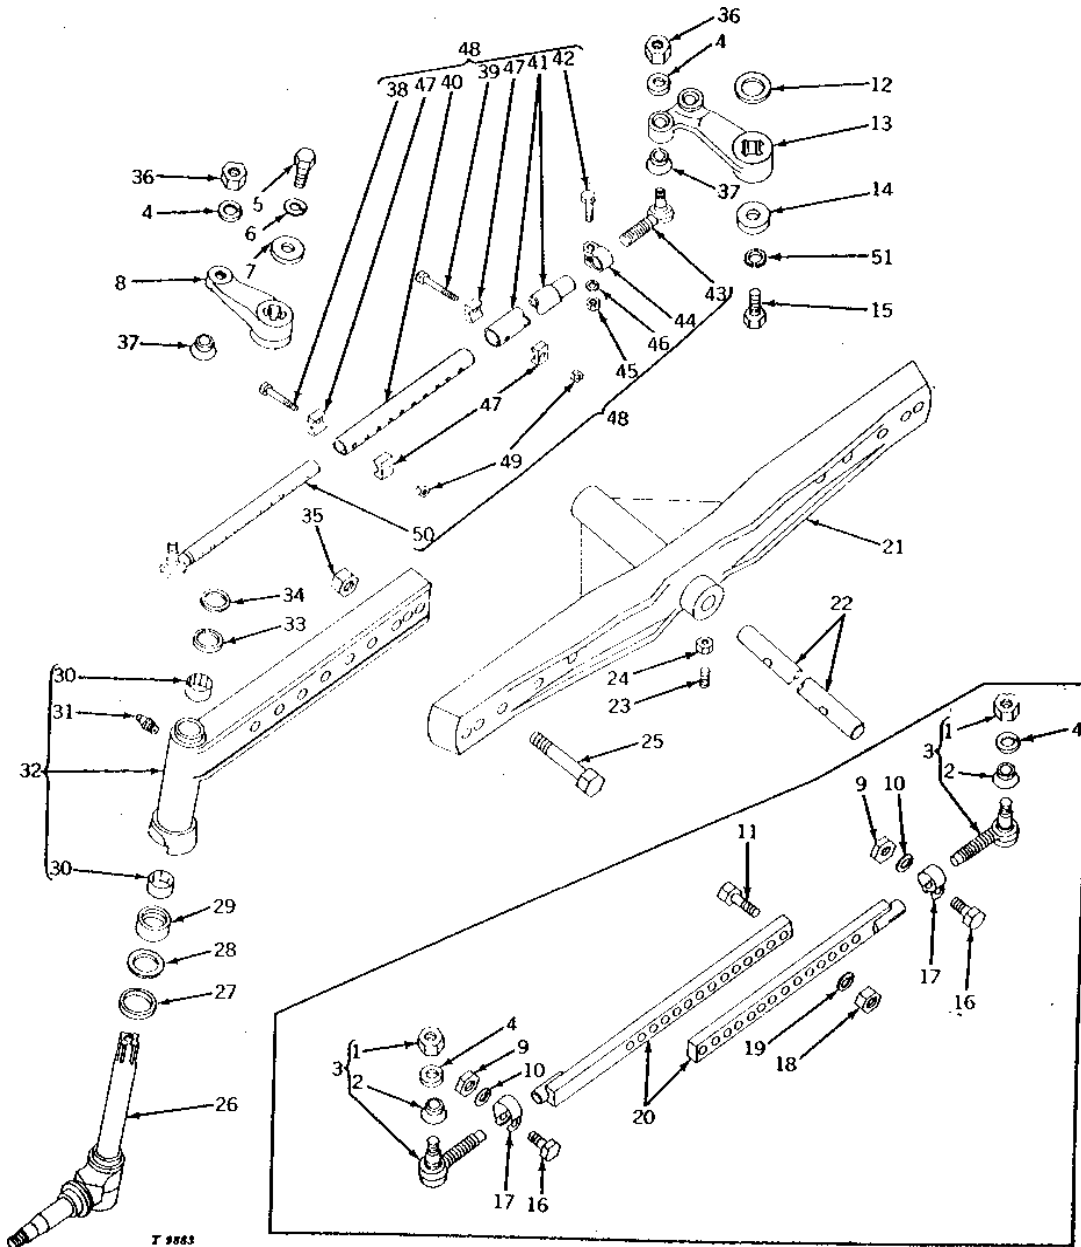

2G24

WHEELS, FRONT AXLES, SHEET METAL

STRAIGHT ADJUSTABLE FRONT AXLE (1270-1880MM (50"-74") (ROW-CROP UTILITY))

T9883 -UN-01JAN94

KEY	PART NO.	PART NAME	QTY	TRACTOR SERIAL NO.	REMARKS
1	14H888	NUT	4	-011142	9/16"
2	M648T	COVER	4	-011142	(SUB FOR F3208R)
3	AR21944	SOCKET	4	-011142	(SUB FOR AF3177R)
4	12H317	LOCK WASHER	4		9/16"
5	19H1756	CAP SCREW	2		5/8" X 1-1/2"
6	12H294	LOCK WASHER	2		5/8"
7	M1006T	WASHER	2		(NO LONGER AVAILABLE)
8	T12782	LEVER	1		(NO LONGER AVAILABLE)
	T12783	LEVER	1		(NO LONGER AVAILABLE)