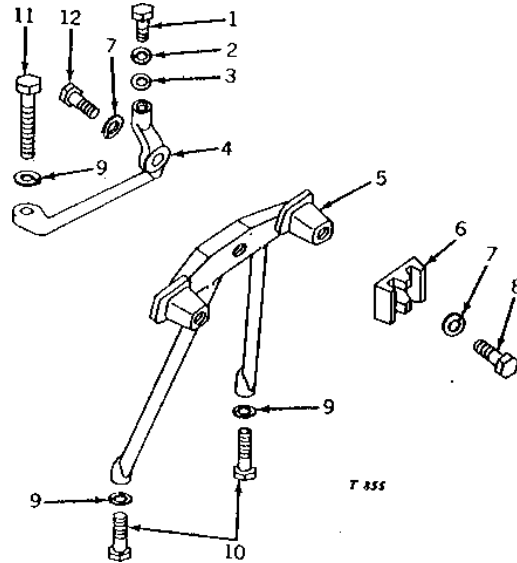

2H23

WHEELS, FRONT AXLES, SHEET METAL

IMPLEMENT ATTACHING BRACKET (ROW-CROP UTILITY AND HI-CROP)

T855 -UN-01JAN94

KEY	PART NO.	PART NAME	QTY	TRACTOR SERIAL NO.	REMARKS
1	19H1924	CAP SCREW	1		7/16" X 3/4"
2	12H293	LOCK WASHER	1		7/16"
3	24H1325	WASHER	1		15/32" X 59/64" X 0.065"
4	T17046	SUPPORT	1	-019696	(ALSO ORDER 19H1379) (SUB FOR T13064) (NO LONGER AVAILABLE)
	T17046	SUPPORT	1	019697-	(NO LONGER AVAILABLE)
5	T13065	SUPPORT	1		(NO LONGER AVAILABLE)
6	T14190	BARRIER	2		(NO LONGER AVAILABLE)
7	12H236	LOCK WASHER	3		3/4"
8	19H1768	CAP SCREW	2		3/4" X 2"
9	12H294	LOCK WASHER	2		5/8"
10	19H2602	CAP SCREW	2		5/8" X 2-5/8"
11	19H2331	CAP SCREW	1		5/8" X 7"
12	19H1798	CAP SCREW	1	-019696	3/4" X 1-3/4"
	19H1782	CAP SCREW	1	019697-	3/4" X 2-1/4"