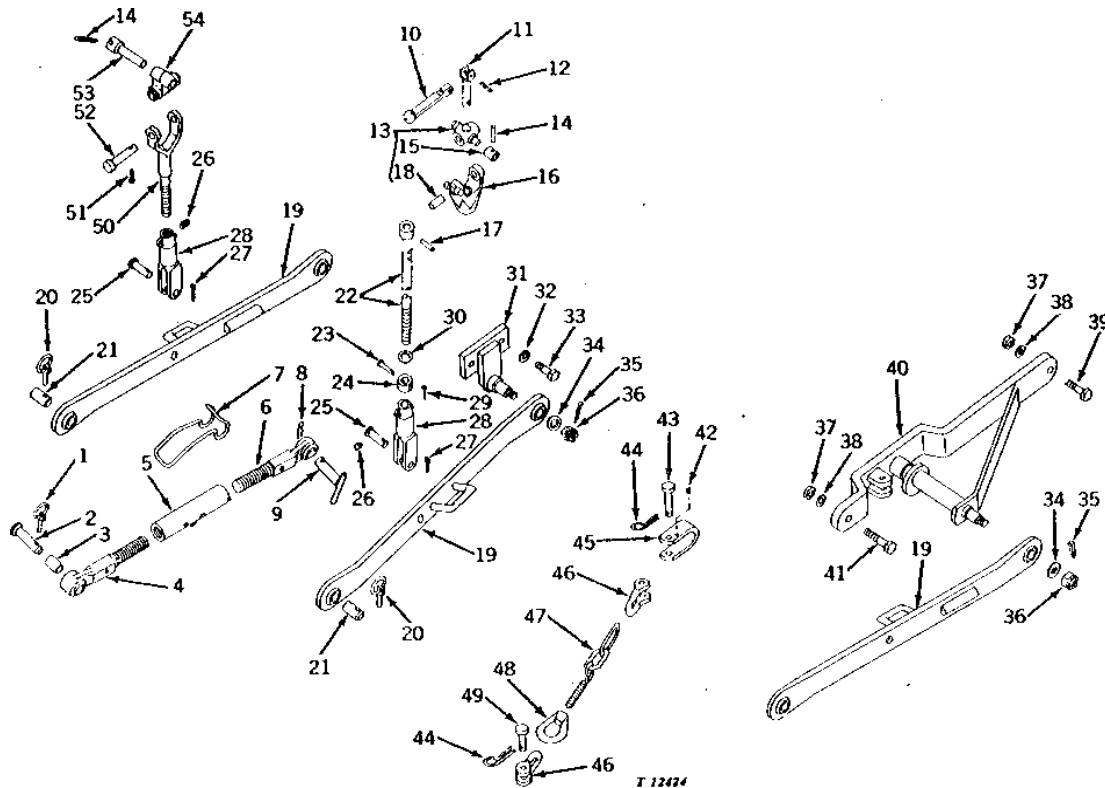

2F8

HYDRAULICS

DRAFT LINKS, LIFT LINKS AND CENTER LINK (HI-CROP)

T12424 -UN-01JAN94

KEY	PART NO.	PART NAME	QTY	TRACTOR SERIAL NO.	REMARKS
1	B11182	QUICK LOCK PIN	1		(SUB AA21292) (NO LONGER AVAILABLE)
2	R58262	PIN	1		(A) (SUB FOR F2682R, R28061 OR R44917)
	R53296	PIN	1		(B) (SUB FOR F2683R)
3	T12553	BUSHING	1		(A)
4	AT11684	END	1	-029000	(NO LONGER AVAILABLE)
	AT16625	END	1	029001-	
5	T16062	HOUSING	1		(NO LONGER AVAILABLE)
6	AT11685	END	1		
7	R42495	HANDLE	1		(SUB FOR R27007)
8	A3581R	SPRING LOCKING PIN	1		
9	AT21270	PIN	1		(SUB FOR M2071T)
10	T13858	GRIP	2	-029000	
	T13858	GRIP	1	029001-	
11	T13859	SHAFT	2	-029000	
	T13859	SHAFT	1	029001-	
12	34H283	SPRING PIN	2	-029000	3/16" X 1-1/8"
	34H283	SPRING PIN	1	029001-	3/16" X 1-1/8"
13	AR26691	KNUCKLE	2	-029000	(SUB R26612, (2) R26616 AND R26619)
	AR26691	KNUCKLE	1	029001-	(SUB R26612, (2) R26616 AND R26619)
14	34H335	SPRING PIN	2		5/16" X 2-1/8"
15	R26619	BUSHING	2	-029000	
	R26619	BUSHING	1	029001-	
16	R26613	YOKE	1		R.H.
	R26614	YOKE	1	-029000	L.H.