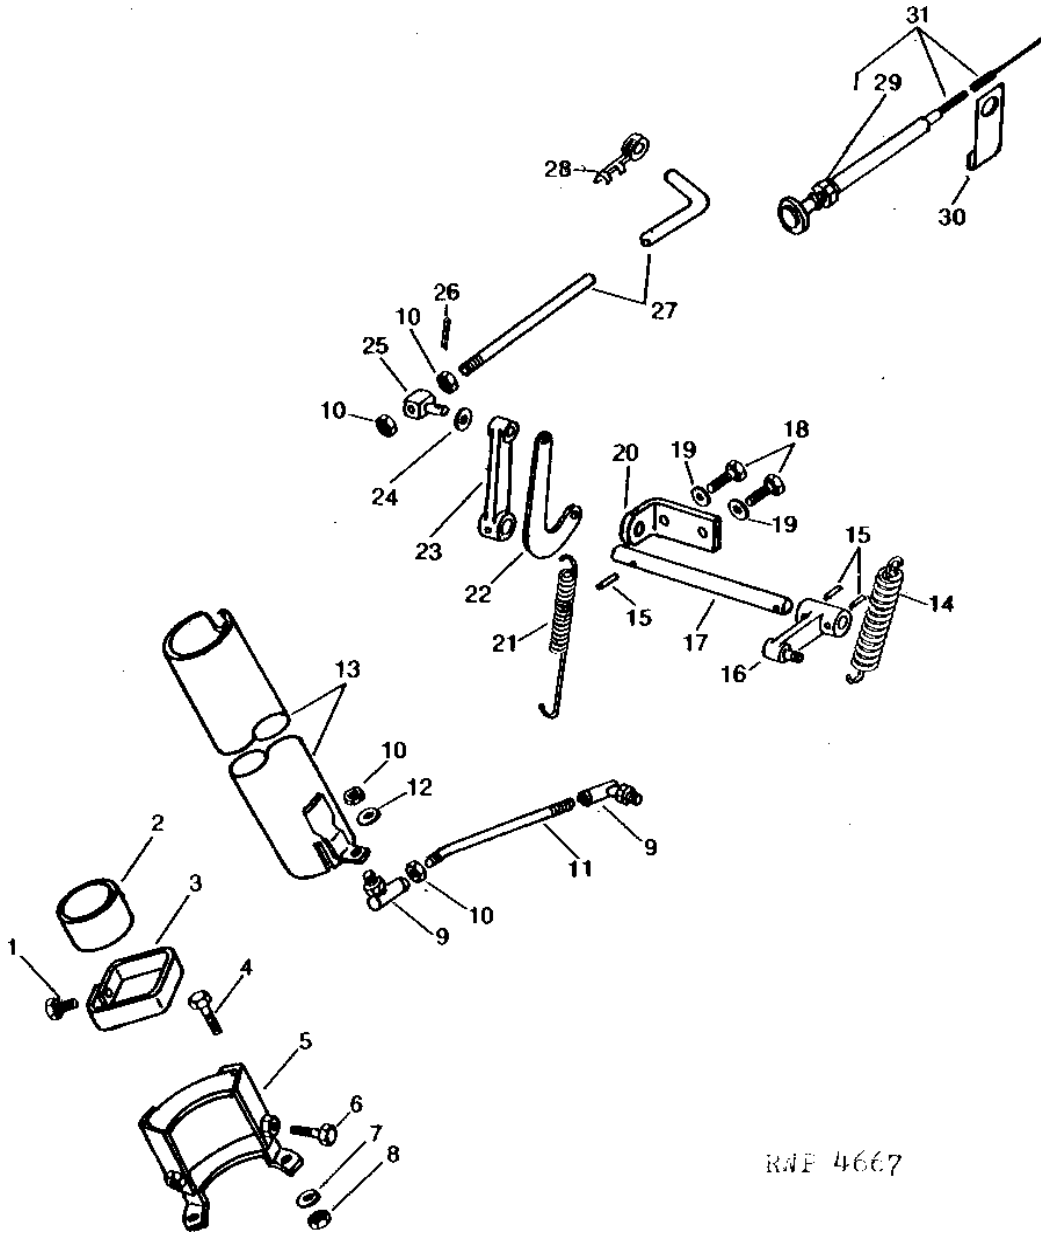

1F15

FUEL AND AIR

RWP4667 -UN-01JAN94

FOOT THROTTLE LINKAGE
(GASOLINE AND LP-GAS)

RWF 4667

1F16

FUEL AND AIR

FOOT THROTTLE LINKAGE - CONTINUED (GASOLINE AND LP-GAS)

KEY	PART NO.	PART NAME	QTY	TRACTOR SERIAL NO.	REMARKS
1	19H1227	CAP SCREW	1		1/4" X 1/2"
2	R105811	ISOLATOR	1		(SUB FOR R26958)
3	AR26613	CLAMP	1		
4	19H1731	CAP SCREW	2		3/8" X 1"
5	AT12867	BRACKET	1		(NO LONGER AVAILABLE)
6	19H3512	CAP SCREW	2		1/4" X 1-1/4"
7	12H304	LOCK WASHER	2		3/8"
8	14H1076	NUT	2		3/8"
9	T23688	BALL JOINT	2		(SUB FOR AL2096T)
10	14H649	NUT	4		1/4"
11	T14106	LEVER	1	-029000	(NO LONGER AVAILABLE)
	T18435	LEVER	1	029001-	(NO LONGER AVAILABLE)
12	12H302	LOCK WASHER	1		1/4"
13	AT12866	TUBE	1	-029000	(A) (C) (NO LONGER AVAILABLE)
	AT16597	TUBE	1	029001-	(A) (C) (NO LONGER AVAILABLE)
	AT12959	TUBE	1	-029000	(B) (NO LONGER AVAILABLE)
	AT16598	TUBE	1	029001-	(B) (NO LONGER AVAILABLE)
14	T15740	SPRING	1	-029000	(SUB FOR T14291, AT12972 OR T14289)
	T18577	SPRING	1	029001-	
15	34H264	SPRING PIN	3		5/32" X 7/8"
16	AT14003	LEVER	1	-012870	(ALSO ORDER T15740) (SUB FOR AT12972)
	AT14003	LEVER	1	012871-029000	RETURN, (MARKED T15739) (NO LONGER AVAILABLE)
	AT16765	LEVER	1	029001-	(E) RETURN, (MARKED T18574) (NO LONGER AVAILABLE)
	AT16871	LEVER	1	029001-	(D) RETURN, (MARKED T18643) (NO LONGER AVAILABLE)
17	T14292	PIN	1		(NO LONGER AVAILABLE)
18	19H1900	CAP SCREW	2		5/16" X 3/4"
19	12H303	LOCK WASHER	2		5/16"
20	T14294	BRACKET	1		(NO LONGER AVAILABLE)
21	M2112T	SPRING	1	029001-	
22	T18580	ARM	1	029001-	(NO LONGER AVAILABLE)
23	T14293	LEVER	1		(NO LONGER AVAILABLE)
24	24H1286	WASHER	1		9/32" X 1/2" X 1/16"
25	A4948R	SWIVEL	1		
26	11M7079	COTTER PIN	1		0.098" X 0.472"
27	T18579	ROD	1		(SUB FOR T14107) (NO LONGER AVAILABLE)
28	R26491	CLIP	1		
29	14H774	NUT	1		3/8"
30	T12441	CLIP	1		(NO LONGER AVAILABLE)
31	AT21782	PUSH PULL CABLE	1		(SUB FOR AT12896)

- (A) HI-CROP
- (B) ROW-CROP
- (C) ROW-CROP UTILITY
- (D) MANUAL STEERING
- (E) POWER STEERING