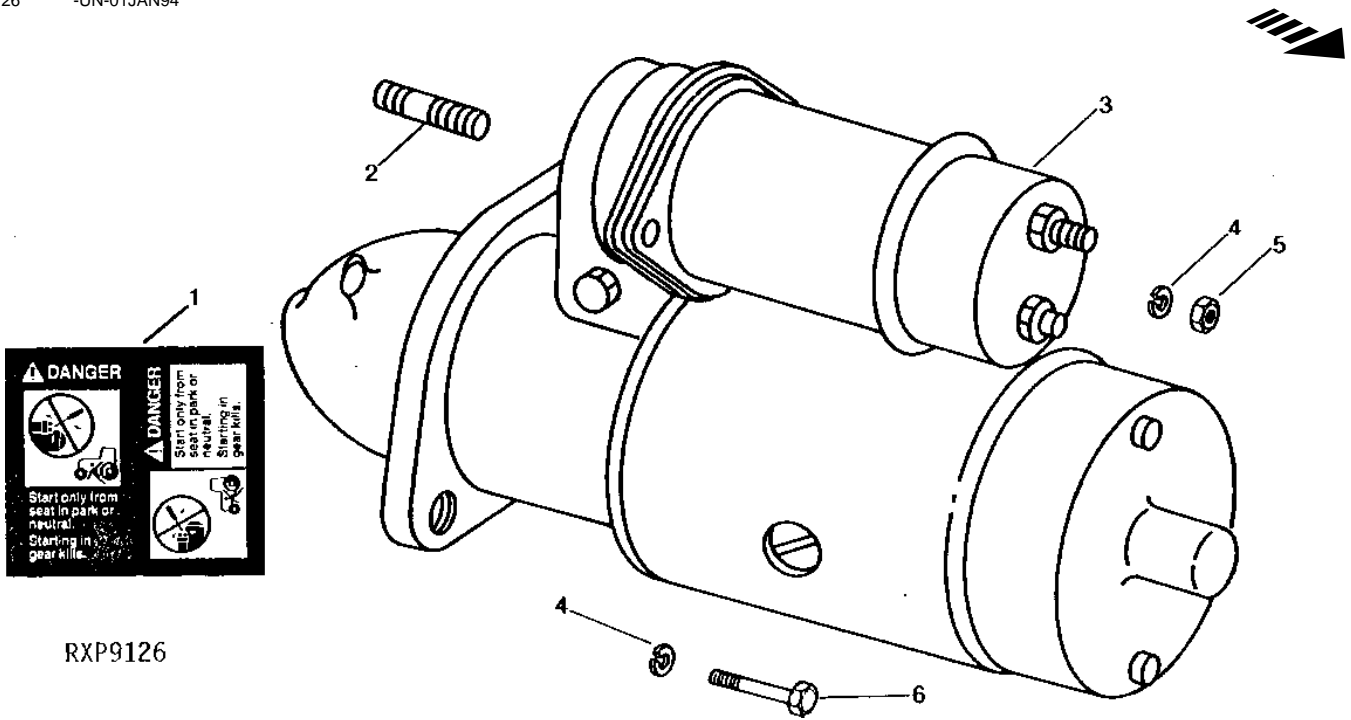

1H9

ELECTRICAL

RXP9126 -UN-01JAN94

STARTING MOTOR

RXP9126

KEY	PART NO.	PART NAME	QTY	TRACTOR SERIAL NO.	REMARKS
1	T146102	WARNING LABEL	1	(ENGLISH) (SUB FOR T84409 OR T134459)	
	T146106	WARNING LABEL	1	(SPANISH) (SUB FOR T84410 OR T134452)	
	T146104	WARNING LABEL	1	(FRENCH) (SUB FOR T84411 OR T134453)	
	T146517	WARNING LABEL	1	(ENGLISH/FRENCH) (SUB FOR T84578 OR T134456)	
2	M3636T	STUD	1		
3	TY6695	STARTER	1	(DIESEL) (REMANUFACTURED) (SUB FOR AT12458, AT15334, AT16209, AT17515, AT17411 OR TY1457) (CONTAINS RE39061)	
	TY6704	STARTER	1	(GASOLINE AND LP-GAS) (REMANUFACTURED) (SUB FOR AT12283, AT16311, TY1434 OR TY6629) (CONTAINS RE39061)	
	TY6692	STARTER	1	(GASOLINE AND LP-GAS) (PRESTOLITE) (REMANUFACTURED) (SUB FOR AT17514 OR TY1449) (CONTAINS RE39063)	
4	12H304	LOCK WASHER	2	3/8"	
5	14H1076	NUT	1	3/8"	
6	19H1731	CAP SCREW	1	3/8" X 1"