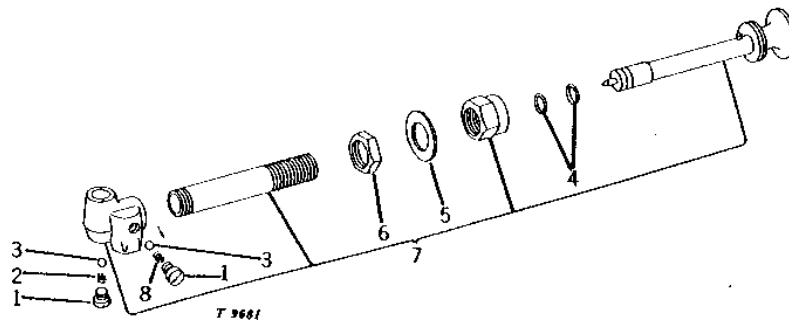

1D2

FUEL AND AIR

T9681 -UN-01JAN94

STARTING AID PRIMER PUMP

KEY	PART NO.	PART NAME	QTY	TRACTOR SERIAL NO.	REMARKS
1	T19367	SCREW	2	(A) (NO LONGER AVAILABLE)	
2	T19366	SPRING	1	(A) (NO LONGER AVAILABLE)	
3	A4742R	BALL	2	(A) (SUB FOR T19365)	
4	T19368	O-RING	2	(A)	
	T19373	O-RING	2	(B) (SUB A3917R)	
5	T19370	WASHER	1	(A) (NO LONGER AVAILABLE)	
	T19372	WASHER	1	(B) (NO LONGER AVAILABLE)	
6	T19369	NUT	1	(A) (NO LONGER AVAILABLE)	
	T19371	LOCK NUT	1	(B) (NO LONGER AVAILABLE)	
7	AT15807	PUMP	1		
8	T19657	SPRING	1	(A) (NO LONGER AVAILABLE)	

(A) PIERCE
(B) KOHLER