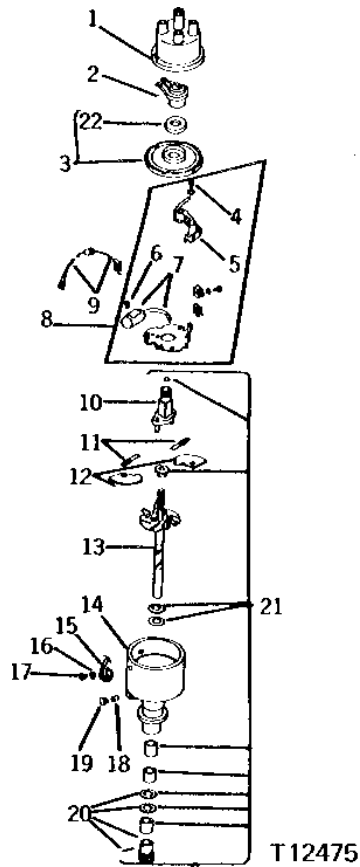

1H1

ELECTRICAL

DISTRIBUTOR
(PRESTOLITE NO. IBT-4101)

T12475

-UN-01JAN94

1H2

ELECTRICAL

**DISTRIBUTOR - CONTINUED
(PRESTOLITE NO. IBT-4101)**

KEY	PART NO.	PART NAME	QTY	TRACTOR SERIAL NO.	REMARKS
1	AT14692	CAP	1		
2	AT14680	ROTOR	1		
3	AT14682	COVER	1		
4	21H968	SCREW	1		0.164" X 3/16"
5	AT21062	CONTACT	1		(SUB FOR AT14685)
6	21H1132	SCREW	1		0.138" X 5/32", (NO LONGER AVAILABLE)
7	AT14684	VAPOR CONDENSER	1		
8	AT21719	KIT	1		PLATE, (NO LONGER AVAILABLE)
9	AT14686	WIRING LEAD	1		(USE WITH AT14384)
	T24526	WIRING LEAD	1		(USE WITH AT21351)
10	RE16946	PLATE	1		(SUB FOR AT14693) (NO LONGER AVAILABLE)
11	AT24436	SPRING	1		(SUB FOR AT14689) (USE WITH AT14384) (NLA)
	AT21720	SPRING	1		(USE WITH AT21351) (NLA)
12	T16580	WEIGHT	2		
13	AT21995	SHAFT	1		(SUB FOR AT14681)
14	.....	HOUSING	1		(ORDER AT21351 AND AT21941)
15	AT14679	CLAMP	2		
16	12H315	LOCK WASHER	2		0.164"
17	21H971	SCREW	2		0.164" X 5/16", (USE WITH AT14384)
	21H1293	SCREW	2		0.164" X 5/16", (USE WITH AT21351)
18	.....	WICK	1		(ORDER AT25575) (LA)
19	.....	PLUG	1		(ORDER AT25575) (NLA)
20	AT21941	MOUNTING PARTS	1		(USE WITH AT14384)
	AT21722	KIT	1		(USE WITH AT21351) (NLA)
21	AT21721	KIT	1	050292-	
22	.....	WASHER	1	-050291	(ORDER AT14682)
..	AT14384	IGNITION DISTRIBUTOR	1		(USE WITH AT14385) (SUB AT21351 AND AT21941) (PRESTOLITE NO. IBT-4101R)
..	AT21351	IGNITION DISTRIBUTOR	1		(SUB FOR AT14384 OR AT21941) (PRESTOLITE NO. IBT-4101U)