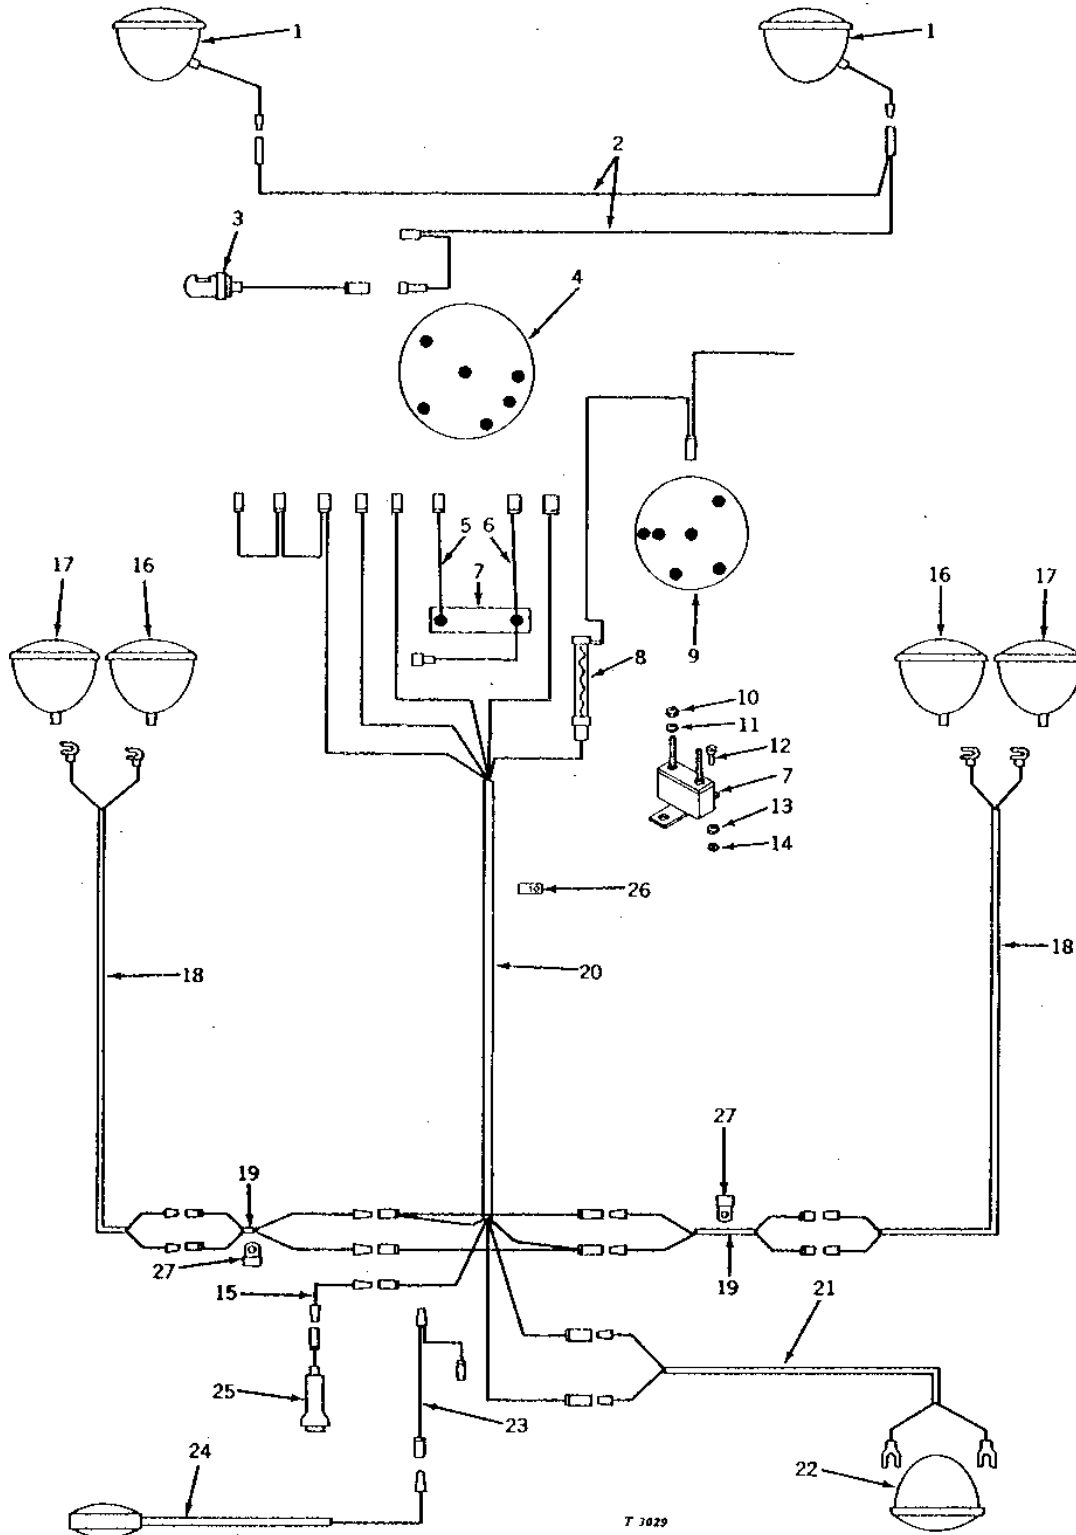

MEMORANDA

MEMORANDA

1G4

ELECTRICAL

LIGHTING SYSTEM WIRING HARNESS (ROW-CROP) (TRACTOR SERIAL NO. 010001-042000)

T3029 -UN-01JAN94

T 3029

1G5