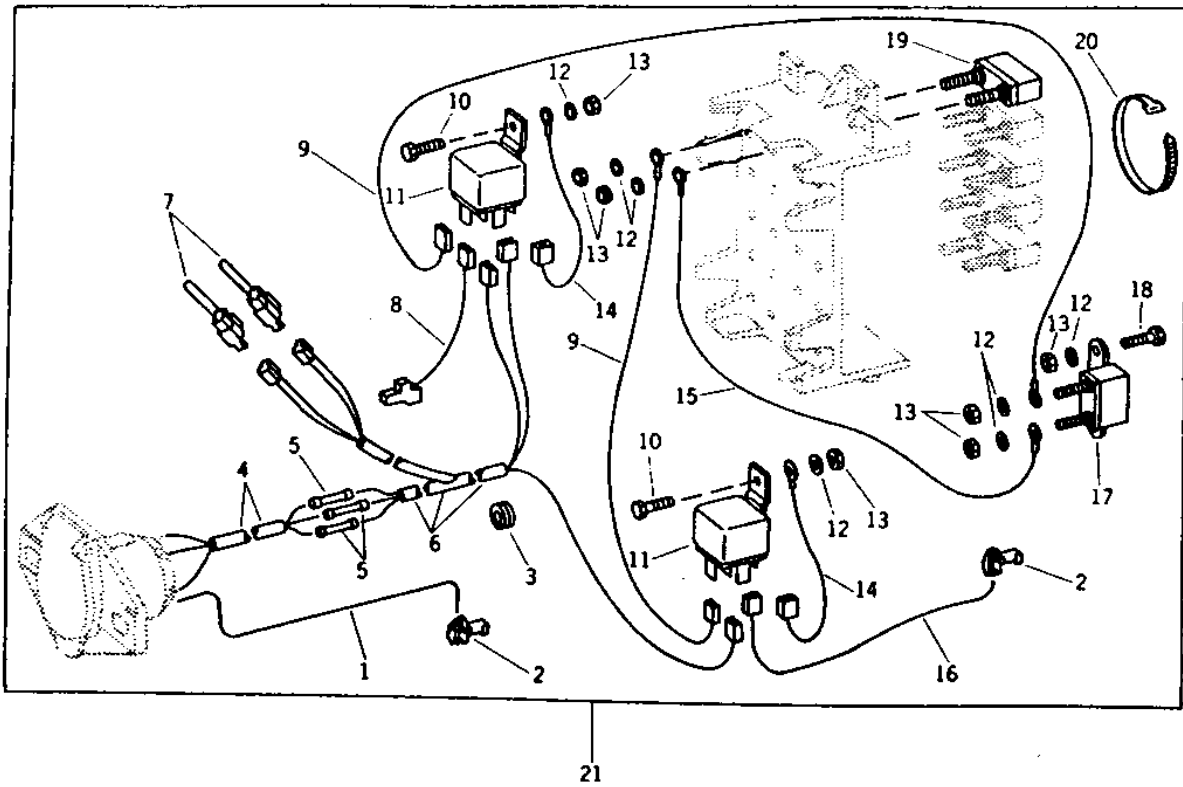

1J8

ELECTRICAL

R32129

-UN-07JAN91

7-TERMINAL SOCKET SUPPLEMENTARY WIRING KIT

1J9

ELECTRICAL

7-TERMINAL SOCKET - CONTINUED SUPPLEMENTARY WIRING KIT

KEY	PART NO.	PART NAME	QTY	TRACTOR SERIAL NO.	REMARKS
1	.....	WIRING LEAD	1		3962 MM (156") (MAKE FROM R66319)
2	AR67855	CONNECTOR	2		WIRE TAP
3	R40445	GROMMET	1		
4	AR82910	WIRING HARNESS	1		
5	R32027	CONNECTOR	4		SPLICE
6	AR82912	WIRING HARNESS	1		
7	AR82911	WIRING LEAD	2		
8	AR50834	WIRING LEAD	1		
9	.....	WIRING LEAD	3		311 MM (12-1/4") (MAKE FROM R66319, R32018, R32024 AND R32027)
10	21H1282	SCREW	2		0.190" X 7/8"
11	AR74411	RELAY	2		
12	12M7060	WASHER	8		0.209"
13	14H631	NUT	8		0.190"
14	.....	WIRING LEAD	2		152 MM (6") (MAKE FROM R66319, R32021, R32025 AND R32027)
15	.....	WIRING LEAD	2		152 MM (6") (MAKE FROM R66319 AND (2) R32018)
16	AR82909	WIRING LEAD	1		
17	AR49352	CIRCUIT BREAKER	1		30 AMP
18	21H1295	SCREW	2		0.190" X 5/8"
19	AR28403	CIRCUIT BREAKER	1		20 AMP
20	R44302	TIE BAND	AR		
21	AR78052	KIT	1		(USE WITH AR75694) (FI)