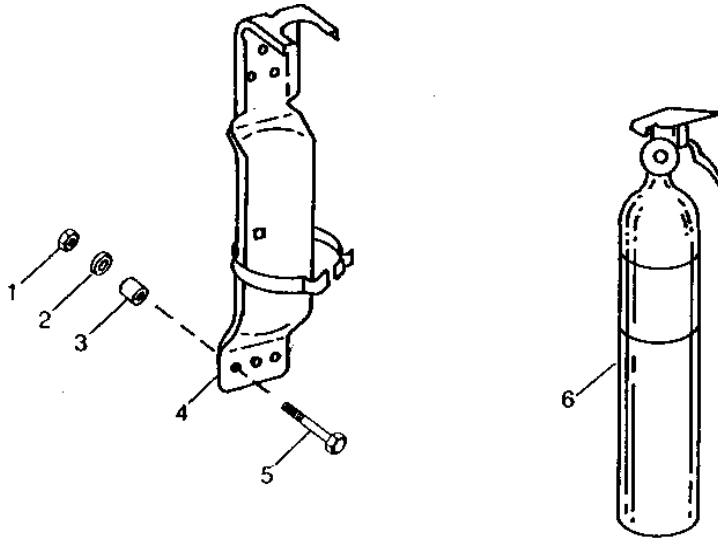

2J8

OPERATOR'S STATION

RWP2787 -UN-01JAN94

FIRE EXTINGUISHER

RWP2787

KEY	PART NO.	PART NAME	QTY	TRACTOR SERIAL NO.	REMARKS
1	14H786	NUT	2		1/4", (SUB FOR 28H1914)
2	24H1287	WASHER	2		9/32" X 5/8" X 0.065"
3	28H3423	BUSHING	2		
4	AT75387	BRACKET	1		(SUB FOR AT62019)
5	21H1035	SCREW	2		1/4" X 1-1/2"
6	AT141924	FIRE EXTINGUISHER	1		(SUB FOR AT62018 OR AT81764)