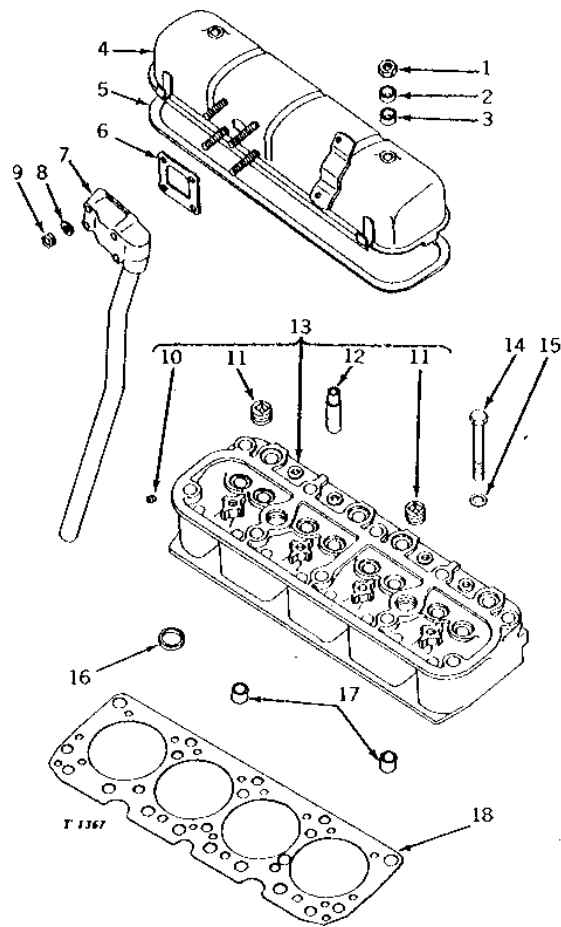

1A24

ENGINE

CYLINDER HEAD AND ROCKER ARM COVER (GASOLINE AND LP-GAS)

T1367 -UN-01JAN94

1A25

ENGINE

CYLINDER HEAD AND ROCKER ARM COVER - CONTINUED (GASOLINE AND LP-GAS)

KEY	PART NO.	PART NAME	QTY	TRACTOR SERIAL NO.	REMARKS
1	14H807	NUT	2	7/16"	
2	24H1325	WASHER	2	15/32" X 59/64" X 0.065"	
3	T379T	WASHER	2		
4	AT14450	COVER	1		(SUB FOR AT12236) (NO LONGER AVAILABLE)
5	T12618	GASKET	1		(SUB FOR T18584)
6	T13184	GASKET	1		
7	AT12299	TUBE	1		(NO LONGER AVAILABLE)
8	F2775R	WASHER	4		
9	T14299	WING NUT	4		(NO LONGER AVAILABLE)
10	15H560	PIPE PLUG	1	1/16"	
11	15H562	PIPE PLUG	2	1"	
12	T556T	GUIDE	8		
13	AT11502	CYLINDER HEAD	1		(A) (MARKED T11846) (NO LONGER AVAILABLE)
	AT11711	CYLINDER HEAD	1		(B) (MARKED T12174) (NO LONGER AVAILABLE)
14	T11141	BOLT	10		
15	T12526	WASHER	10		
16	T10072	VALVE	4		(B)
17	T12450	BUSHING	2		
18	R99080	GASKET	1		(SUB FOR AT12084, AT11070, AT15708 OR AT16542)

(A) GASOLINE
(B) LP-GAS