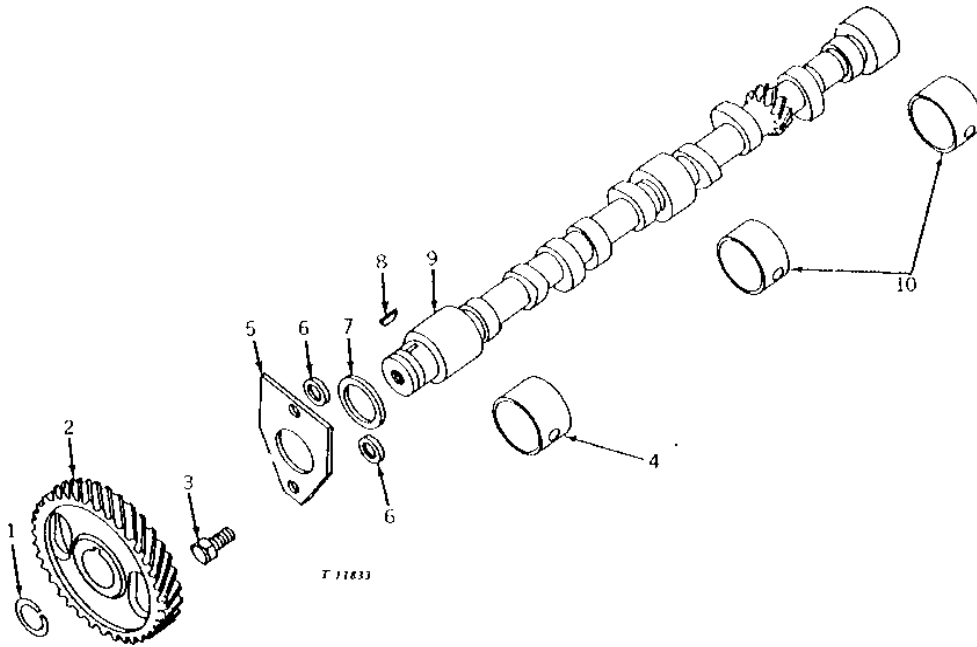

1B1

ENGINE

T11833 -UN-01JAN94

CAMSHAFT AND GEAR

KEY	PART NO.	PART NAME	QTY	TRACTOR SERIAL NO.	REMARKS
1	M22T	SNAP RING	1		
2	T19071	GEAR	1		(SUB FOR T401T)
3	19H2284	CAP SCREW	2		3/8" X 7/8"
4	T527T	BUSHING	1		
5	T12090	PLATE	1		(NO LONGER AVAILABLE)
6	M3150T	WASHER	2		
7	M12T	WASHER	1		
8	26H77	SHAFT KEY	1		3/16" X 3/4"
9	T12848	CAMSHAFT	1		(DIESEL) (NO LONGER AVAILABLE)
	T12038	CAMSHAFT	1		(GASOLINE AND LP-GAS)
10	T528T	BUSHING	2