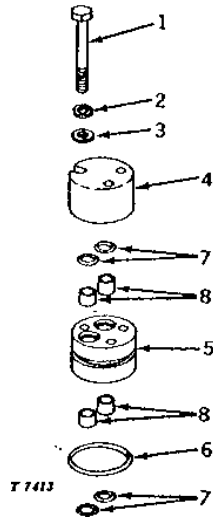

2E24

HYDRAULICS

REMOTE CONTROL CYLINDER BYPASS
(LESS REMOTE CYLINDER)
(TRACTOR SERIAL NO. 021886-)

T7413 -UN-01JAN94

KEY	PART NO.	PART NAME	QTY	TRACTOR SERIAL NO.	REMARKS
1	19H1912	CAP SCREW	3	-053010	3/8" X 3-1/2"
	19H1801	CAP SCREW	3	053011-	3/8" X 2"
2	12H304	LOCK WASHER	3		3/8"
3	24H1305	WASHER	1		13/32" X 13/16" X 0.065"
4	T16685	ADAPTER	1	-053010	(SUB T19691 AND (2) T17882)
	T19691	FITTING	1	053011-	(NO LONGER AVAILABLE)
5	T17809	ADAPTER	1	-026447	(ALSO ORDER (4) T17882) (SUB FOR AT14930)
	T17809	ADAPTER	1	026448-	(NO LONGER AVAILABLE)
6	T18074	WASHER	1		
7	R375R	O-RING	4	-026447	
	T17882	WASHER	4	026448-	
8	T16479	WASHER	4