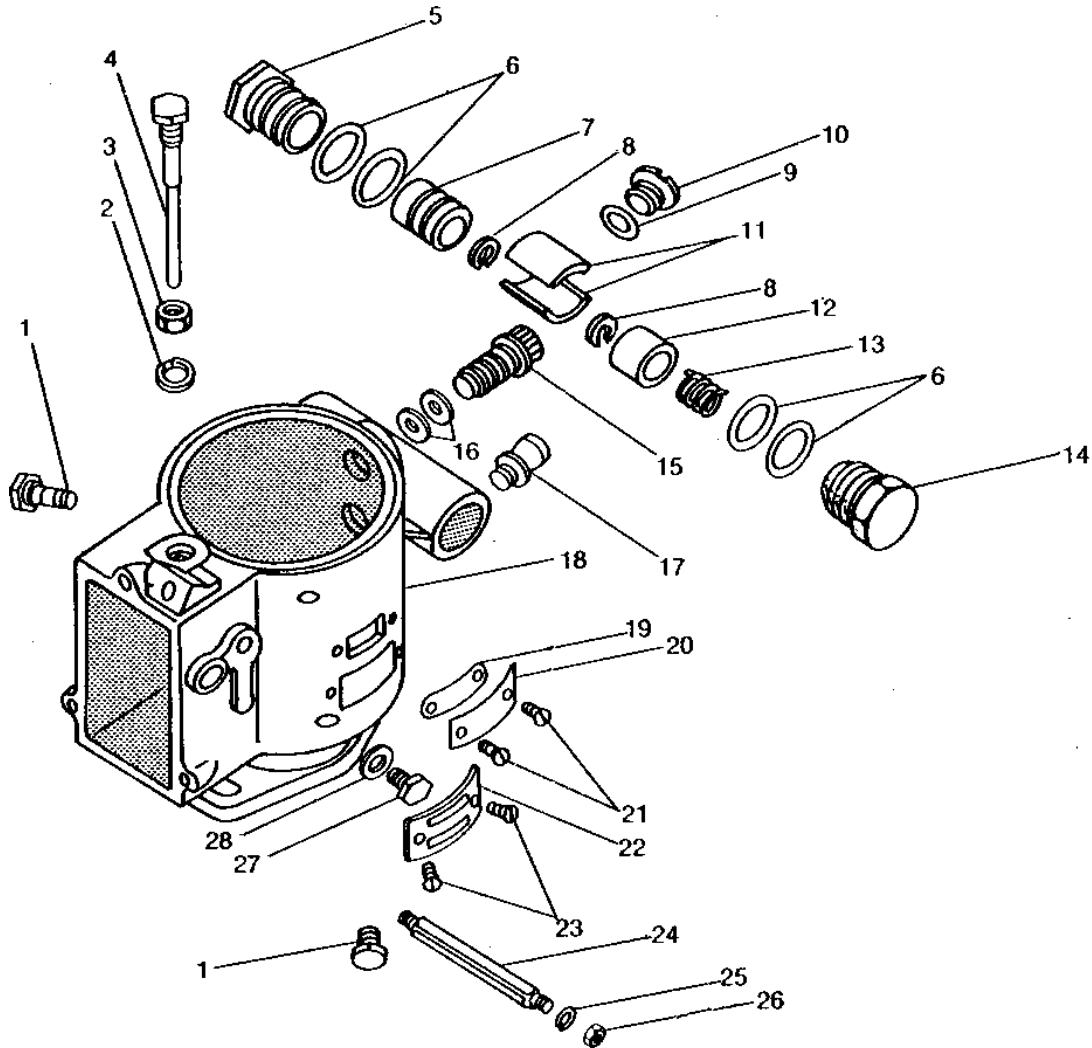

(A) SEE YOUR AUTHORIZED PUMP REPAIR STATION FOR PARTS NOT LISTED (NA)

1E19

FUEL AND AIR

FUEL INJECTION PUMP POWER PISTON
(ROOSA-MASTER NO. DBGVC431-1J)
(TRACTOR SERIAL NO. 010001-029000)

RP1310

-UN-01JAN94