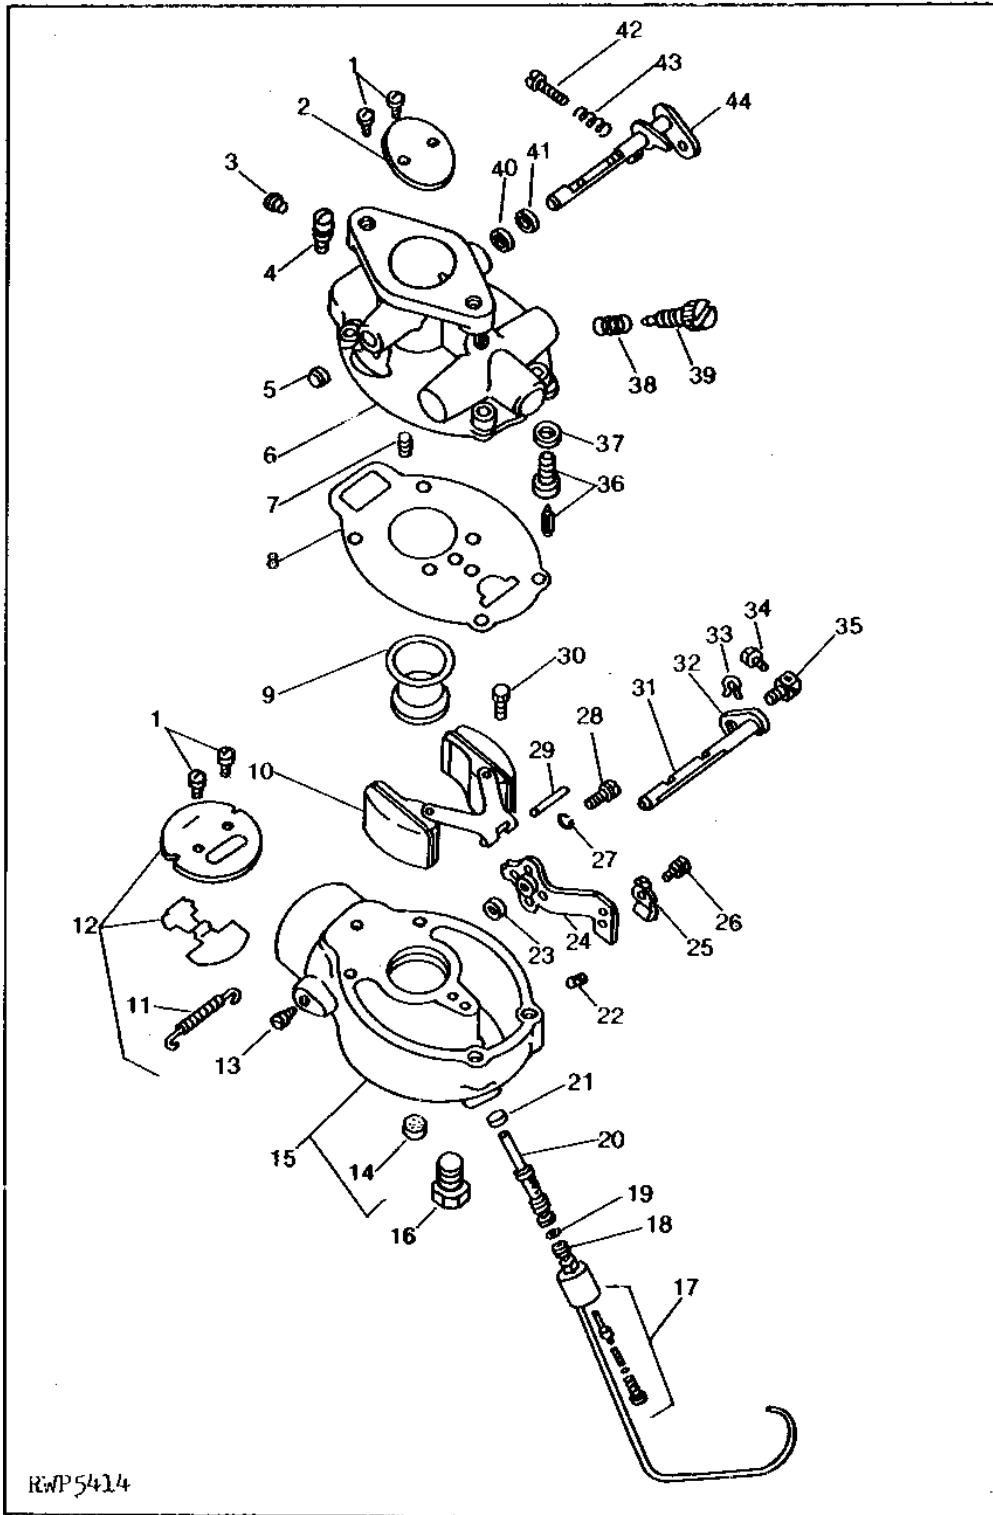

1D25

FUEL AND AIR

CARBURETOR - CONTINUED
(GASOLINE)
(MARVEL SCHEBLER NO. TSX-810 AND TSX-899)
(TRACTOR SERIAL NO. -XXXXXX)

KEY	PART NO.	PART NAME	QTY	TRACTOR SERIAL NO.	REMARKS
1	T10079	GASKET	1		(SUB R98821)
2	21H962	SCREW	2		0.138" X 1/4", (SUB FOR 15-483)
	12H314	LOCK WASHER	2		0.138"
	AT14314	SCREW	2		(NO LONGER AVAILABLE)
3	14-273	ACCELERATOR	1		(SUB R56747)
4	15-A85	SCREW	4		
5	B17682	PLUG	1		(SUB FOR 80-171)
6	AR56086	GASKET KIT	1		(SUB FOR 16-654)
7	34H387	SPRING PIN	1		3/16" X 3/4", (SUB FOR R10193)
8	R10133	CAP	1		
9	AT14779	HOUSING	1	-059721	(NO LONGER AVAILABLE)
	AT21259	HOUSING	1	059722-	(NO LONGER AVAILABLE)
10	H22565	RESTRICTOR	1		(SUB FOR 49-203)
11	16-A41	GASKET	1		
12	46-A11	VENTURI	1		(SUB R61641)
13	30-739	FLOAT	1		
14	H22551	SPRING	1		
15	AH11982	CHOKE	1		
16	R10150	CAP	1		
17	AT14777	HOUSING	1		(NO LONGER AVAILABLE)
18	95-78	STRAINER	1		
19	R10160	PIPE PLUG	1		
20	T16311	NEEDLE	1		
21	R27490	O-RING	1		(SUB FOR R10199)
22	T16310	PLUG	1		
23	AT14476	SEAT	1		
24	T16309	NOZZLE	1		
25	16-456	GASKET	1		(SUB GW46-16-456)
26	49-159	NOZZLE	1		
27	29-551	CHOKE	1		(NO LONGER AVAILABLE)
28	R10188	CLIP	1		
29	21H971	SCREW	1		0.164" X 5/16"
	12H315	LOCK WASHER	1		0.164"
30	21H971	SCREW	1		0.164" X 5/16"
31	28-49	SWIVEL	1		
32	R10185	SPRING PIN	1		
33	26-787	SHAFT	1		
34	21H996	SCREW	1		0.164" X 3/8"
	12M7084	LOCK WASHER	1		0.169"
35	24-A3	SPRING	1		
36	44-38	PACKING	1		
37	R10211	SHAFT	1		
38	AT25491	VALVE	1		(ALSO ORDER T23532) (SUB FOR 233-543 OR AT17437)
39	R10170	GASKET	1		(SUB FOR 16-4)
40	19H1731	CAP SCREW	2		3/8" X 1"
41	12H304	LOCK WASHER	2		3/8"
42	24-340	SPRING	1		
43	43-33	NEEDLE	1		
44	AT14778	STRAINER	1		
45	44-68	PACKING	1		
46	55-261	RETAINER	1		
47	13-1191	ACCELERATOR	1	-059721	
	AT21258	SHAFT	1	059722-	
48	R10104	SPRING	1		
49	21H977	SCREW	1		0.164" X 3/4"
..	AR56086	GASKET KIT	1		(ALSO ORDER 16-47)
..	AT11680	CARBURETOR	1	-059721	MODEL TSX-810, (SUB RE19402 AND T12039)
..	AT21142	CARBURETOR	1	059722-	MODEL TSX-899, (SUB RE19402)

1E1

FUEL AND AIR

CARBURETOR
(GASOLINE)
(MARVEL SCHEBLER NO. TSXU-963)
(TRACTOR SERIAL NO. XXXXXX-)

RWP5414 -UN-01JAN94

RWP5414