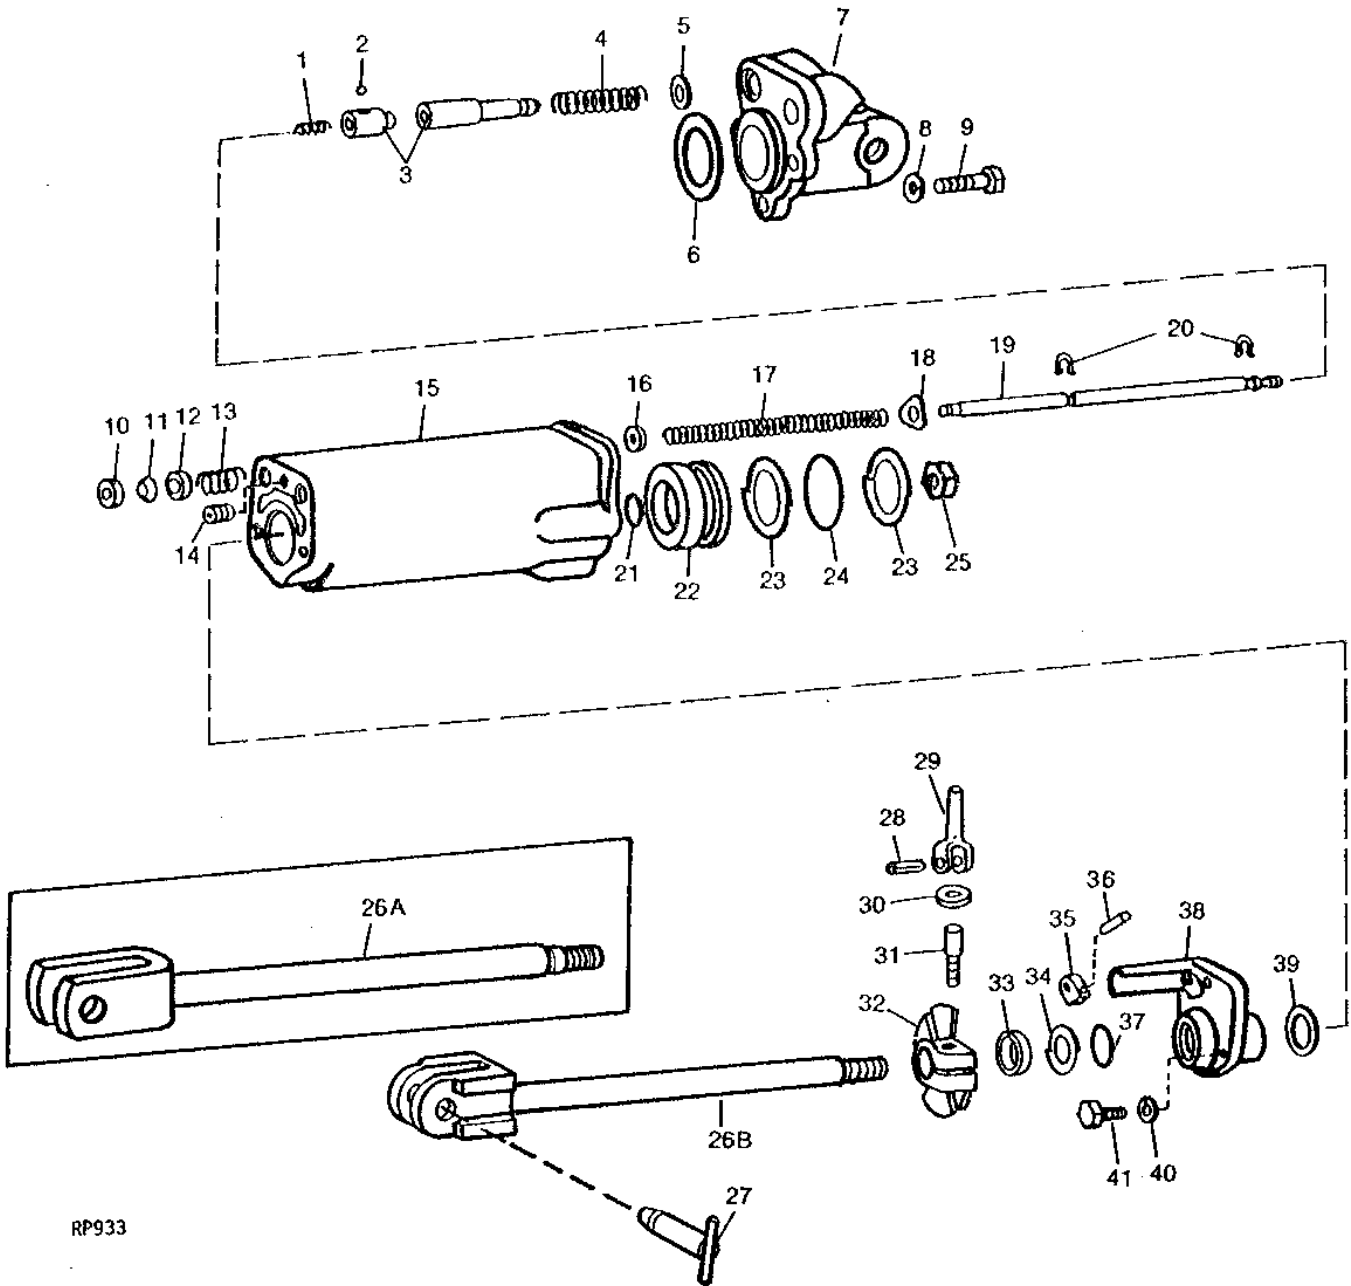

2G7

HYDRAULICS

RP933 -UN-01JAN94

REMOTE CYLINDER
(TRACTOR SERIAL NO. 019240-)

RP933

2G8

HYDRAULICS

REMOTE CYLINDER - CONTINUED
(TRACTOR SERIAL NO. 019240-)

KEY	PART NO.	PART NAME	QTY	TRACTOR SERIAL NO.	REMARKS
1	A4741R	SPRING	1		(FIELD OPTION)
2	A4742R	BALL	1		(FIELD OPTION)
3	AA5731R	VALVE	1		(FIELD OPTION)
	R39012	VALVE	1		
4	R49352	SPRING	1		
5	A4723R	WASHER	2		
6	A4722R	WASHER	1		
7	R27427	HYDRAULIC CYLINDER CAP	1		
8	12H301	LOCK WASHER	4		1/2"
9	19H2473	CAP SCREW	4		1/2" X 1-3/4"
10	A4746R	ADAPTER	1		FEMALE
11	A4745R	PACKING	3		
12	A4747R	WASHER	1		MALE
13	A4748R	SPRING ASSEMBLY	1		
14	15H624	PIPE PLUG	1		1/2"
15	R27421	CYLINDER	1		
16	24H1301	WASHER	1		13/32" X 9/16" X 0.065"
17	A4737R	SPRING	1		
18	R57696	WASHER	1		(SUB FOR A4738R)
19	A4736R	ROD	1		
20	A4739R	RING	2		
21	R27564	O-RING	1		
22	R44296	PISTON	1		(SUB FOR R27422)
23	R27649	BACK-UP RING	2		
24	A4728R	O-RING	1		
25	R45620	LOCK NUT	1		
26A	AR45543	ROD	1		(SUB AR45545 AND AR47825)
26B	AR45545	ROD	1		
27	AR47825	PIN	1		
28	34H264	SPRING PIN	1		5/32" X 7/8"
29	A5302R	YOKE	1		
30	R1870R	WASHER	1		(SUB R57696)
31	A5301R	SCREW	1		
32	R27423	STOP	1		
33	AP19547	SEAL	1		
34	R26441	BACK-UP RING	1		
35	R27426	ARM	1		
36	25H760	GROOVE PIN	1		7/32" X 1-1/4"
37	A3606R	O-RING	1		
38	R40218	GUIDE	1		(SUB FOR R27424)
39	F1441R	WASHER	1		
40	12H304	LOCK WASHER	3		3/8"
41	19H1731	CAP SCREW	3		3/8" X 1"