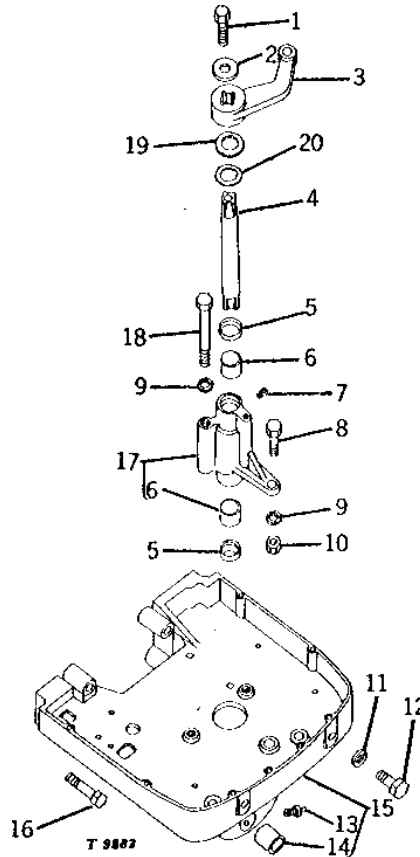

2C16

STEERING AND BRAKES

STEERING SPINDLE HOUSING AND FRONT END SUPPORT (ROW-CROP UTILITY AND HI-CROP)

T9882 -UN-01JAN94

KEY	PART NO.	PART NAME	QTY	TRACTOR SERIAL NO.	REMARKS
1	19H1756	CAP SCREW	1	5/8" X 1-1/2"	
2	M1006T	WASHER	1		
3	T18064	LEVER	1		(SUB FOR T12376) (NO LONGER AVAILABLE)
4	T12372	SPINDLE	1		(NO LONGER AVAILABLE)
5	AT11665	SEAL	2		(SUB H2586B)
6	T15998	BUSHING	2		(SUB FOR T12217)
7	15H559	PIPE PLUG	1	1/4"	
8	19H1890	CAP SCREW	2	5/8" X 2-3/4"	
9	12H294	LOCK WASHER	3	5/8"	
10	14H1039	NUT	2	5/8"	
11	12H236	LOCK WASHER	2	3/4"	
12	19H1768	CAP SCREW	2	3/4" X 2"	
13	JD7759	LUBRICATION FITTING	2		
14	T12694	BUSHING	2		(SUB R30714)
15	AT11957	SUPPORT	1		(MARKED T13026) (NO LONGER AVAILABLE)
16	19H2641	CAP SCREW	2	5/8" X 3-1/4"	
	T477T	BOLT	2		(UPPER)
17	AT12279	HOUSING	1		(MARKED T13156) (NO LONGER AVAILABLE)
18	19H2331	CAP SCREW	1	5/8" X 7"	
19	D1821R	WASHER	1