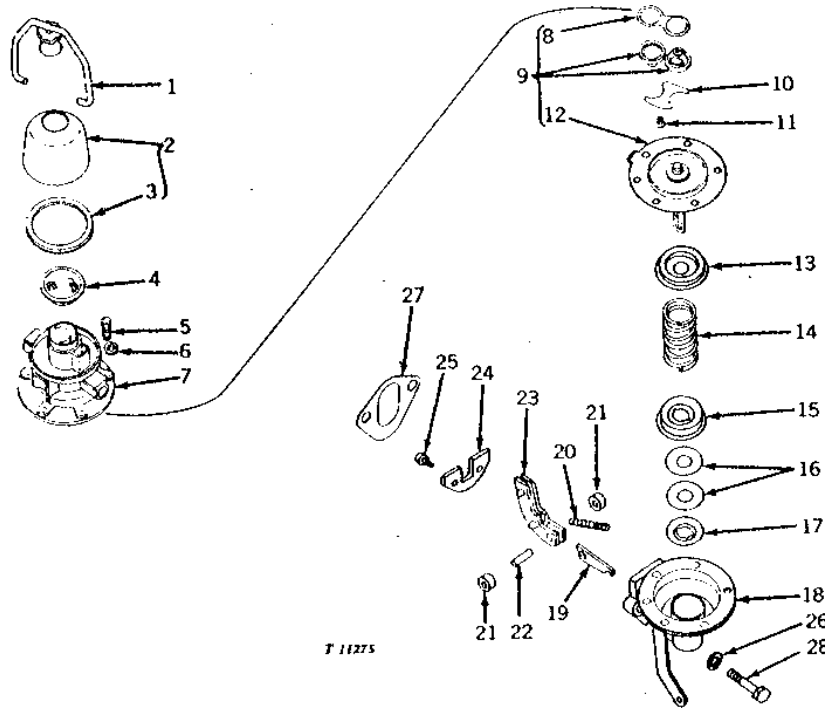

1D23

FUEL AND AIR

FUEL PUMP ASSEMBLY (AUXILIARY DIESEL FUEL FILTER) (NOT USED IN U.S. AND CANADA)

T11275 -UN-01JAN94

T 11275

KEY	PART NO.	PART NAME	QTY	TRACTOR SERIAL NO.	REMARKS
1	AT10638	BAIL	1		
2	AT15172	BOWL	1		(USE WITH AT11897)
	AR40407	SEDIMENT BOWL	1		(USE WITH AT21725)
3	R30409	GASKET	1		(USE WITH AT11897)
	R40565	WASHER	1		(USE WITH AT21725)
4	AT10635	SCREEN	1		
5	21H1104	SCREW	6		0.190" X 5/8"
	21H983	SCREW	6		0.190" X 5/8"
6	12H246	LOCK WASHER	6		0.190"
7	T10805	HOUSING	1		(SUB AR55692)
8	T10807	GASKET	1		
9	AT15803	KIT	1		FUEL PUMP DIAPHRAGM, (SUB AR55692)
10	T10800	PLATE	1		(USE WITH AT11897) (SUB AR55692) (NO LONGER AVAILABLE)
11	21H1103	SCREW	2		0.138" X 3/8"
12	.....	DIAPHRAGM	1		(SUB AR55692)
13	T17081	RETAINER	1		(NO LONGER AVAILABLE)
14	T17083	SPRING	1		(NO LONGER AVAILABLE)
15	T10801	RETAINER	1		(NO LONGER AVAILABLE)
16	T10803	WASHER	2		(NO LONGER AVAILABLE)
17	T10802	RETAINER	1		(NO LONGER AVAILABLE)
18	AT15173	HOUSING	1		(NO LONGER AVAILABLE)
19	T10799	LINK	1		(NO LONGER AVAILABLE)
20	T10804	SPRING	1		
21	R30414	BEARING	2		(NO LONGER AVAILABLE) (SUB FOR T18957)
22	R30413	PIN	1		(NO LONGER AVAILABLE)
23	AT15174	ROCKER ARM	1		(NO LONGER AVAILABLE)
24	T17080	VALVE	1		(NO LONGER AVAILABLE)
25	21H1103	SCREW	2		0.138" X 3/8", (SUB FOR T17082)
26	T27860	WASHER	2		(SUB FOR R20498, THIS APPLICATION)
27	R97350	GASKET	1		(SUB FOR R27285)
28	19H1849	CAP SCREW	2		5/16" X 1-1/4"
..	AR55692	FUEL PUMP	1		(SUB FOR AT11897 OR AT21725)