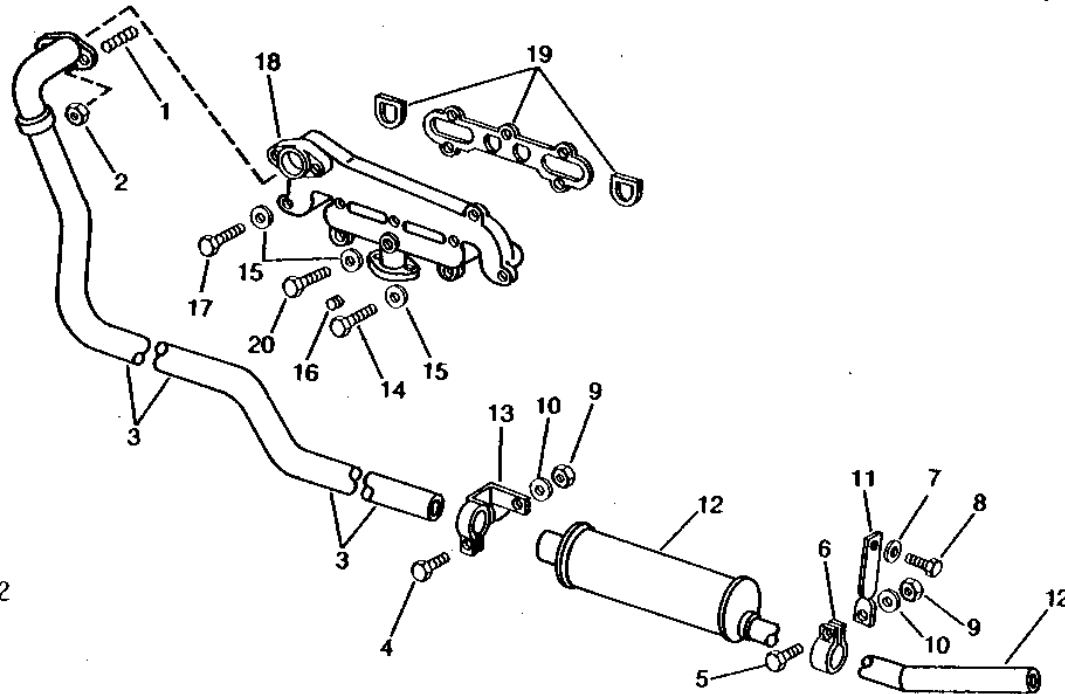

1C24

FUEL AND AIR

REAR EXHAUST SYSTEM (GASOLINE AND LP-GAS) (HI-CROP)

T13202 -UN-01JAN94

T13202

KEY	PART NO.	PART NAME	QTY	TRACTOR SERIAL NO.	REMARKS
1	M1202T	STUD	2		7/16" X 1-7/8"
2	L852T	NUT	2		
3	AT14163	EXHAUST PIPE	1		(NO LONGER AVAILABLE)
4	19H2127	CAP SCREW	1		5/16" X 7/8"
5	19H1849	CAP SCREW	1		5/16" X 1-1/4"
6	M3440T	CLAMP	1		
7	12H304	LOCK WASHER	1		3/8"
8	19H1936	CAP SCREW	1		3/8" X 3/4"
9	14H786	NUT	2		1/4"
10	12H303	LOCK WASHER	2		5/16"
11	T17112	BRACKET	1		(NO LONGER AVAILABLE)
12	AT14167	MUFFLER	1		
13	AT14164	CLAMP	1		(NO LONGER AVAILABLE)
14	19H2228	CAP SCREW	2		3/8" X 4"
15	24M7106	WASHER	7		10 X 18 X 2.500 MM
16	15H638	PIPE PLUG	1		1/8"
17	19H1912	CAP SCREW	4		3/8" X 3-1/2"
18	T24906	MANIFOLD	1		(GASOLINE) (SUB FOR T12594) (NO LONGER AVAILABLE)
	T12595	MANIFOLD	1		(LP-GAS) (NO LONGER AVAILABLE)
19	RE38560	GASKET KIT	1		MANIFOLD, (SUB FOR AT12699)
20	19H1854	CAP SCREW	1		3/8" X 3-3/4"