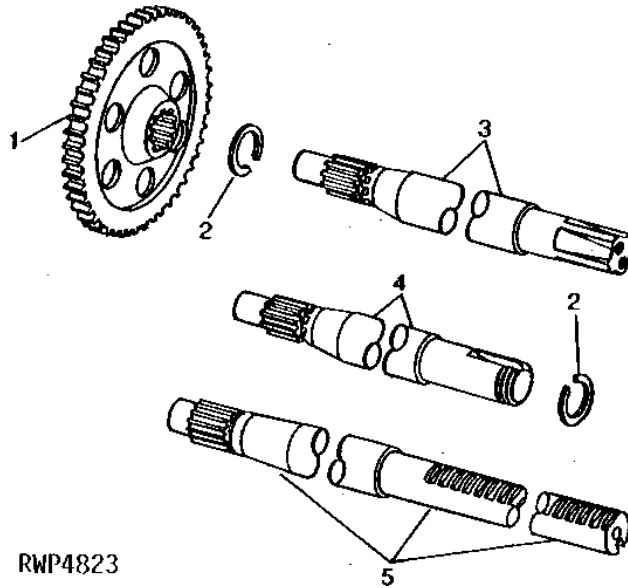

2C3

POWER TRAIN

RWP4823 -UN-01JAN94

FINAL DRIVE GEAR AND SHAFTS (ROW-CROP AND ROW-CROP UTILITY)

RWP4823

KEY	PART NO.	PART NAME	QTY	TRACTOR SERIAL NO.	REMARKS
1	AT14859	STEERING GEAR	1	-029000	(MARKED T16455 AND T12120) (SUB FOR T11686 AND T12125) (NO LONGER AVAILABLE)
	T18163	DRIVE SHAFT	1	029001-	(MARKED T18575 AND T18576) (ALSO ORDER T18167) (SUB FOR T18163) (NO LONGER AVAILABLE)
2	T15294	SNAP RING	2		(C)
3	T18029	SHAFT	1	-029000	727 MM (28-39/64") (SUB FOR T12560) (NO LONGER AVAILABLE)
	T18166	SHAFT	1	029001-	727 MM (28-39/64") (NO LONGER AVAILABLE)
	T18031	SHAFT	1	-029000	828 MM (32-39/64") (NO LONGER AVAILABLE) (SUB FOR T14902)
	T18172	SHAFT	1	029001-	828 MM (32-39/64") (SUB FOR M1038T) (NO LONGER AVAILABLE)
4	T18030	SHAFT	1	-029000	(C) 958 MM (37-47/64") (NO LONGER AVAILABLE) (SUB FOR T14901)
	T18171	SHAFT	1	029001-	(C) 958 MM (37-47/64") (NO LONGER AVAILABLE)
	T17698	SHAFT	1	-029000	(C) 1093 MM (43-3/64") (NO LONGER AVAILABLE)
	T18173	SHAFT	1	029001-	(C) 1093 MM (43-3/64") (NO LONGER AVAILABLE)
	T19217	SHAFT	1	-029000	(A) (C) 1222 MM (48-1/8") (NO LONGER AVAILABLE)
5	T18286	SHAFT	1		((B) HIGH CLEARANCE) ((A) PINION ADJUSTED WHEEL) (NO LONGER AVAILABLE)

(A) ROW-CROP
(B) ROW-CROP UTILITY
(C) SLIDING HUB WHEEL