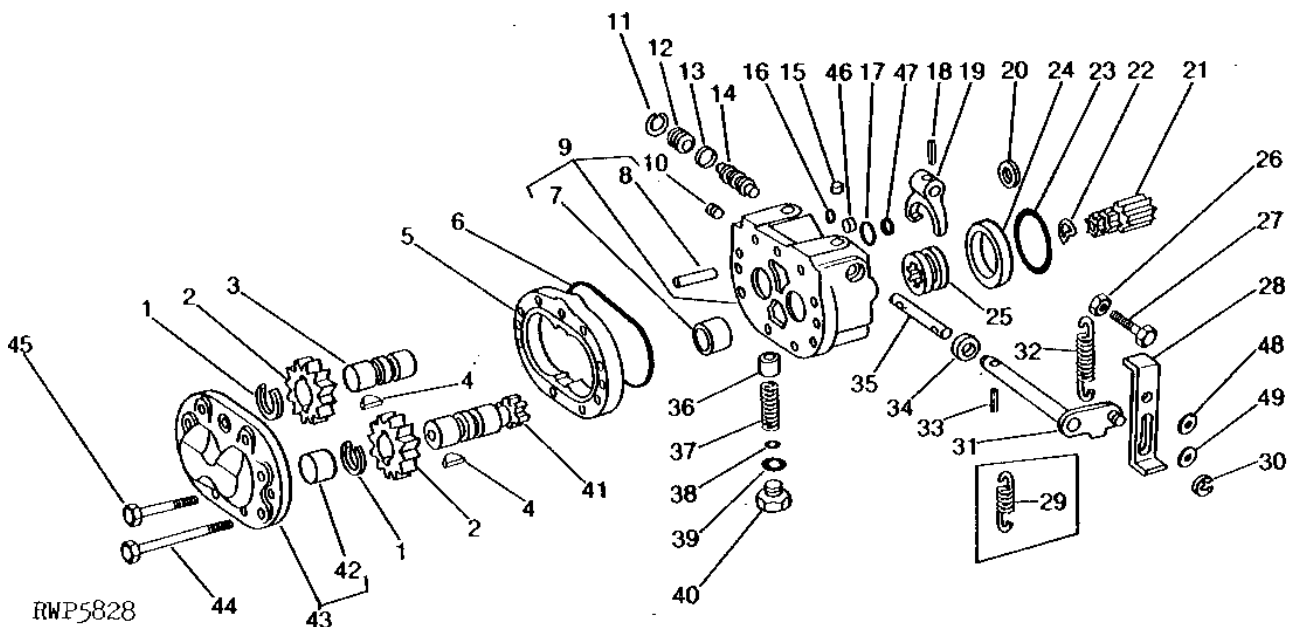

2D6

HYDRAULICS

RWP5828 -UN-01JAN94

HYDRAULIC PUMP (POWER STEERING)

KEY	PART NO.	PART NAME	QTY	TRACTOR SERIAL NO.	REMARKS
1	T13790	SNAP RING	4		(NO LONGER AVAILABLE)
2	T13807	GEAR	2		
3	T13806	SHAFT	1		
4	M1869T	SHAFT KEY	2		
5	T13805	HOUSING	1		
6	T16572	WASHER	2		(SUB FOR M1030T)
7	T13780	BUSHING	2		(NO LONGER AVAILABLE)
8	R32186	DOWEL PIN	2		(SUB FOR M1027T)
9	AT14940	BASE	1	-021885	(ALSO ORDER B2762R) (SUB FOR AT12676, T16495 OR AT14585) (NO LONGER AVAILABLE)
	AT14940	BASE	1	021886-	(MARKED T16691) (NO LONGER AVAILABLE)
10	15H666	PIPE PLUG	1		3/8"
11	M3265T	SNAP RING	1		
12	T12619	PLUG	1		
13	T13119	O-RING	1		
14	T13808	VALVE	1		
15	M1102T	CAP	1		
16	A3917R	O-RING	3		
17	R26149	PACKING	1	-012371	(ALSO ORDER T16478) (SUB FOR B2762R)
	B2762R	O-RING	1	012372-	
18	34H280	SPRING PIN	1		3/16" X 7/8"
19	T13784	FORK	1		
20	T16693	WASHER	1		(SUB FOR A4730R)
21	T13796	SHAFT	1		
22	M205T	SNAP RING	1		
23	M4237T	O-RING	1	-021885	(SUB FOR T13798 OR T13722)
	T16692	WASHER	1	021886-	
24	T13797	BUSHING	1	-013881	(NO LONGER AVAILABLE)
	T15137	BUSHING	1	013882-	(NO LONGER AVAILABLE)
25	T13788	COUPLING	1		
26	14H850	NUT	1		1/4"
27	19H1791	CAP SCREW	1		1/4" X 1-1/4"