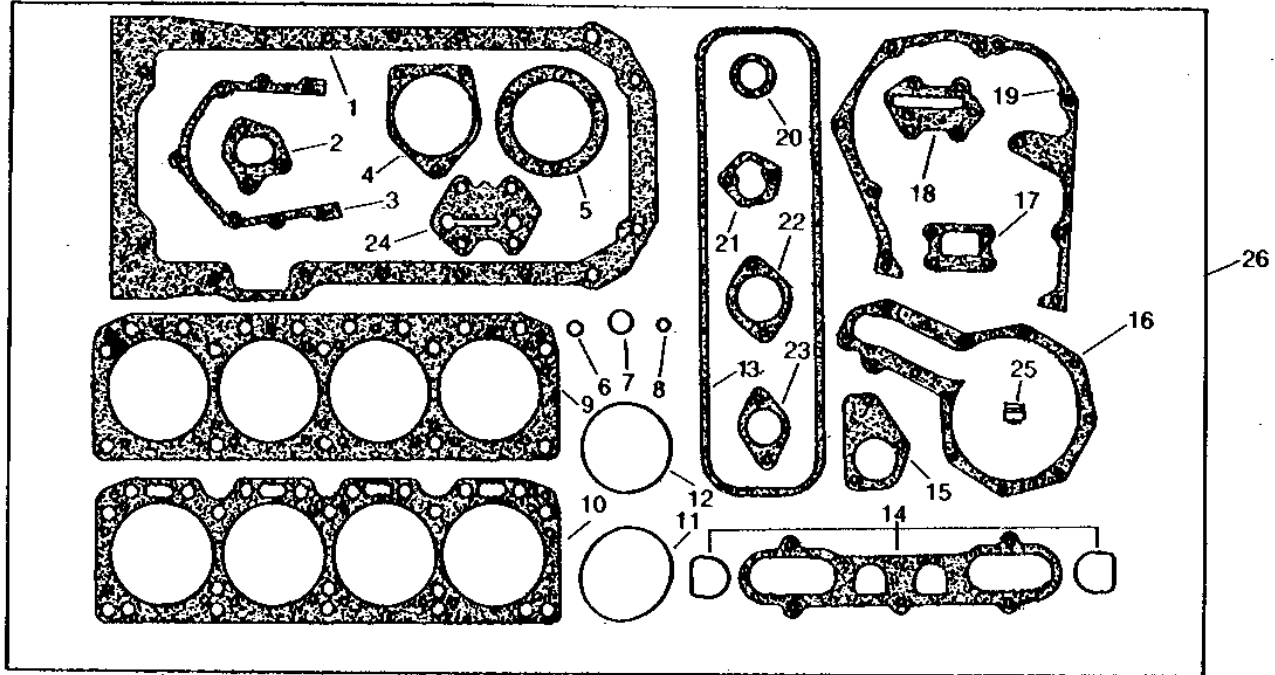

1C7

ENGINE

ENGINE OVERHAUL GASKET KIT (GASOLINE AND LP-GAS)

RWP4797 -UN-01JAN94

RWP 4797

KEY	PART NO.	PART NAME	QTY	TRACTOR SERIAL NO.	REMARKS
1	T15018	GASKET	1		OIL PAN
2	R98826	GASKET	1		WATER PUMP OUTLET, (SUB FOR T10858)
3	T507T	GASKET	1		REAR OIL SEAL HOUSING
4	M276T	GASKET	1		GOVERNOR CASE
5	T510T	GASKET	1		FRONT OIL SEAL PLATE
6	T379T	WASHER	2		ROCKER ARM COVER STUD
7	T12968	GASKET	4		OUTLET MANIFOLD
8	M3150T	WASHER	2		CAMSHAFT THRUST PLATE
9	R98944	GASKET	1		SLEEVE PLATE, (SUB FOR T16165 OR T17517)
10	R99080	GASKET	1		CYLINDER HEAD, (SUB FOR AT12048, AT14678 OR AT16542)
11	M96T	GASKET	1		OIL FILTER CASE
12	T12457	WASHER	4		
13	T12618	GASKET	1		ROCKER ARM COVER, (SUB FOR T18584)
14	RE38560	GASKET KIT	1		MANIFOLD GASKET, (SUB FOR AT12699)
15	T491T	GASKET	1		CAMSHAFT REAR COVER
16	R98828	GASKET	1		WATER PUMP, (SUB FOR T12713 OR T25569)
17	T13184	GASKET	1		VENT TUBE
18	T12456	GASKET	1	-042000	OIL FILTER BASE
19	T16469	GASKET	1		REAR COVER
20	F2632R	GASKET	1		DISTRIBUTOR MOUNTING
21	R97350	GASKET	1		FUEL PUMP, (SUB FOR R27285)
22	T437T	GASKET	1		THERMOSTAT COVER
23	R98821	GASKET	1		CARBURETOR, (SUB FOR T10079)
24	T19043	GASKET	1	042001-	OIL FILTER BASE
25	AT15246	SEAL	4		VALVE GUIDE
26	RE38590	GASKET KIT	1		(SUB FOR AT14668, AT15779, AT16574 OR AT21151)