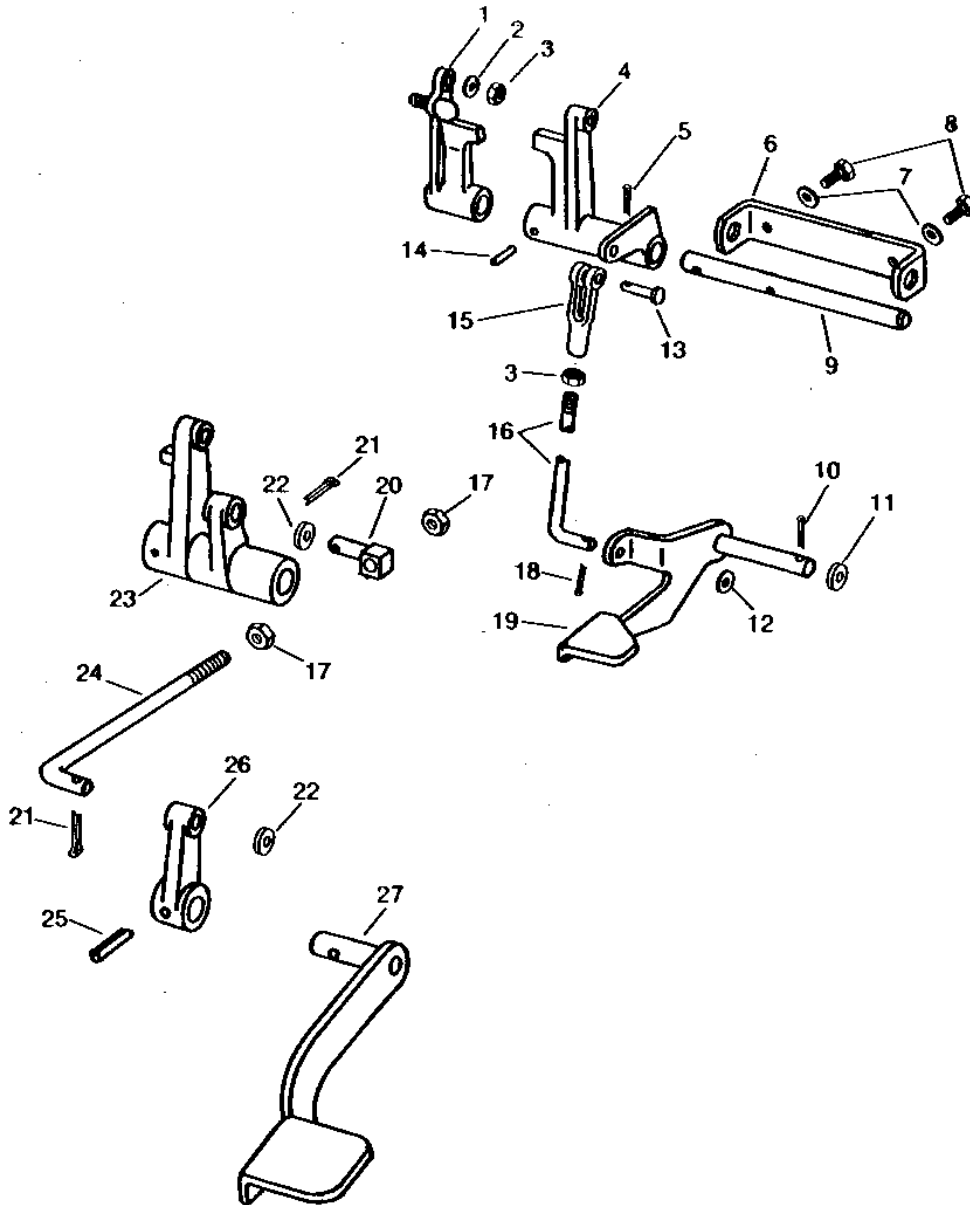

1F11

FUEL AND AIR

RWP4669

-UN-01JAN94

FOOT THROTTLE

RWF 4669

1F12

FUEL AND AIR

FOOT THROTTLE - CONTINUED

KEY	PART NO.	PART NAME	QTY	TRACTOR SERIAL NO.	REMARKS
1	AT12971	LEVER	1		(MARKED T14287) (NO LONGER AVAILABLE)
2	12H302	LOCK WASHER	1		1/4"
3	14H649	NUT	1		1/4"
4	T14286	CRANK	1		(A) (C) (NO LONGER AVAILABLE)
5	11M7077	COTTER PIN	1		(A) (C) 0.063" X 0.984"
6	T14284	BRACKET	1		(NO LONGER AVAILABLE)
7	12H303	LOCK WASHER	2		5/16"
8	19H1900	CAP SCREW	2		(A) (C) 5/16" X 3/4"
9	T14285	PIN	1		(NO LONGER AVAILABLE)
10	11M7081	COTTER PIN	1		(A) (C) 0.098" X 0.787"
11	24M7096	WASHER	1		(A) (C) 10.500 X 18 X 1.600 MM
12	24H1286	WASHER	1		9/32" X 1/2" X 1/16"
13	L4667T	PIN	1		(A) (C) (SUB R72660 AND 11M7081)
14	34H246	SPRING PIN	1		1/8" X 11/16"
15	M3742T	YOKE	1		(A) (C)
16	T14290	BOLT	1		(A) (C) (NO LONGER AVAILABLE)
17	14H649	NUT	2		(B) 1/4"
18	11M7079	COTTER PIN	1		0.098" X 0.472"
19	AT12969	PEDAL	1		(A) (C) (NO LONGER AVAILABLE)
20	A4948R	SWIVEL	1		(B)
21	11M7079	COTTER PIN	2		(B) 0.098" X 0.472"
22	24H1286	WASHER	2		(B) 9/32" X 1/2" X 1/16"
23	T15605	CRANK	1		(B) (NO LONGER AVAILABLE)
24	T15604	BOLT	1		(B) (NO LONGER AVAILABLE)
25	34H264	SPRING PIN	1		(B) 5/32" X 7/8"
26	T15603	LEVER	1		(B) (NO LONGER AVAILABLE)
27	AT13892	PEDAL	1		(B) (NO LONGER AVAILABLE)

- (A) HI-CROP
- (B) ROW-CROP
- (C) ROW-CROP UTILITY