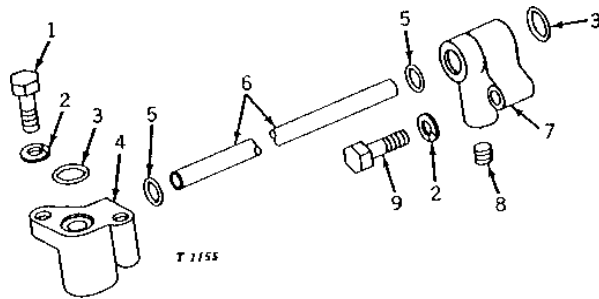

2E7

HYDRAULICS

ROCKSHAFT OIL LINE
(TRACTOR SERIAL NO. 010001-021086)

T1155 -UN-01JAN94

KEY	PART NO.	PART NAME	QTY	TRACTOR SERIAL NO.	REMARKS
1	19H1732	CAP SCREW	2	3/8" X 1-1/4"	
2	12H304	LOCK WASHER	4	3/8"	
3	T16952	WASHER	2	(SUB FOR B2762R)	
4	T13134	ADAPTER	1	(NO LONGER AVAILABLE)	
5	R375R	O-RING	2		
6	T13133	TUBE	1		
7	T13132	ADAPTER	1	(NO LONGER AVAILABLE)	
8	15H666	PIPE PLUG	1	3/8"	
9	19H3219	CAP SCREW	1	3/8" X 1-3/8"	
	19H1765	CAP SCREW	1	3/8" X 1-3/4"