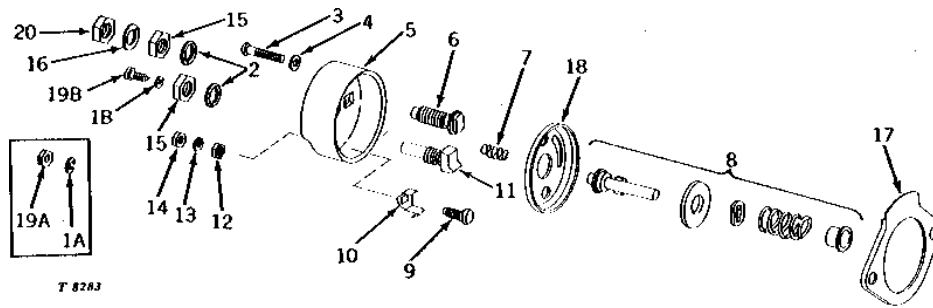

1H24

ELECTRICAL

**STARTING MOTOR SOLENOID SWITCH
(GASOLINE)
(DELCO-REMY NOS. 1114325 AND 1114264)
(TRACTOR SERIAL NO. 010001-029010)**

T8283 -UN-01JAN94

KEY	PART NO.	PART NAME	QTY	TRACTOR SERIAL NO.	REMARKS
1A	12H304	LOCK WASHER	1	3/8"	
1B	12M7060	WASHER	1	0.209"	
2	R11194	WASHER	2		
3	21H1127	SCREW	2	0.190" X 7/16"	
	21H995	SCREW	2	0.190" X 3/8"	
4	R11039	WASHER	2		
5	R11199	COVER	1		(SUB FOR T18554) (SUB AR68304)
6	R11064	STUD	1		(NO LONGER AVAILABLE)
7	R11066	SPRING	1		
8	AT15146	CONTACT	1		(SUB FOR R11242)
9	R11197	STUD	1		
10	R11198	CLIP	1		(NLA)
11	T18354	SCREW	1		(SUB FOR R11193)
12	AR11134	NUT	1		
13	12H246	LOCK WASHER	1	0.190"	(SUB FOR T11740)
14	14H631	NUT	1	0.190"	
15	14H732	NUT	2	3/8"	
16	12H304	LOCK WASHER	1	3/8"	
17	T17058	GASKET	1		(USE WITH 1114325)
18	T18109	GASKET	1		(SUB R49394 AND R61133) (USE WITH 1114325)
19A	14H732	NUT	1	3/8"	(SUB FOR R11195)
19B	T15564	SCREW	1		(USE WITH 1114325)
20	14H732	NUT	1	3/8"	(SUB FOR R11195)
..	AR11109	SWITCH	1		(ALSO ORDER T17058) (SUB FOR AT16137 OR AT17983) (SUB AR68304)