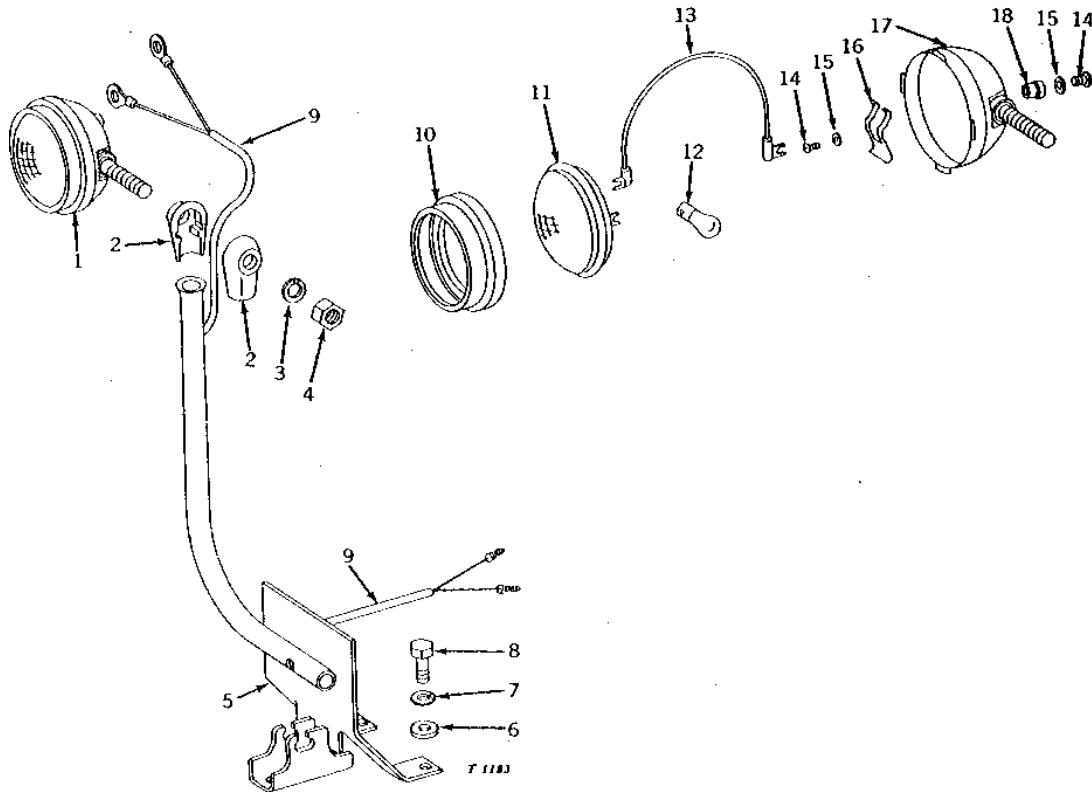

1116

ELECTRICAL

COMBINATION REAR AND WARNING LAMP (ROW-CROP AND HI-CROP)

T1183 -UN-01JAN94

KEY	PART NO.	PART NAME	QTY	TRACTOR SERIAL NO.	REMARKS
1	AR77326	FLOODLAMP	1		(SUB FOR AT16288)
2	R27460	CLAMP	2		
3	12H301	LOCK WASHER	1	1/2"	
4	14H959	NUT	1	7/16"	
5	AT13372	SUPPORT	1		(NO LONGER AVAILABLE)
6	24H1309	WASHER	2	13/32" X 1-1/16" X 0.120"	
7	12H304	LOCK WASHER	3	3/8"	
8	19H2284	CAP SCREW	1	3/8" X 7/8"	
	19H1731	CAP SCREW	2	3/8" X 1"	
9	AT13371	WIRING HARNESS	1		(NO LONGER AVAILABLE)
10	R30182	BEZEL	1		(HOBBS)
	R31250	BEZEL	1		(GUIDE)
11	AR21737	LAMP	1		(SUB AR77324, AR77325 AND AD2062R)
	AR77324	LAMP	1		
	AR77325	SOCKET	1		(USE WITH AR77326)
12	AR86969	BULB	1		(USE WITH AT16288) (SUB FOR AR21739)
	AD2062R	BULB	1		(USE WITH AR77326)
13	.....	WIRING LEAD	1		165 MM (6.5") (MAKE FROM R66319 AND (2) R32016) (SUB FOR AA4881R)
14	21H1293	SCREW	4		0.164" X 5/16"
15	12M7084	LOCK WASHER	4		0.169"
16	A2899R	ASSEMBLY LINE PARTS	2		
17	.....	HOUSING	1		(ORDER AR77326)
18	R30181	PLATE	2		(HOBBS)
	AA3495R	SUPPORT	2		(GUIDE)