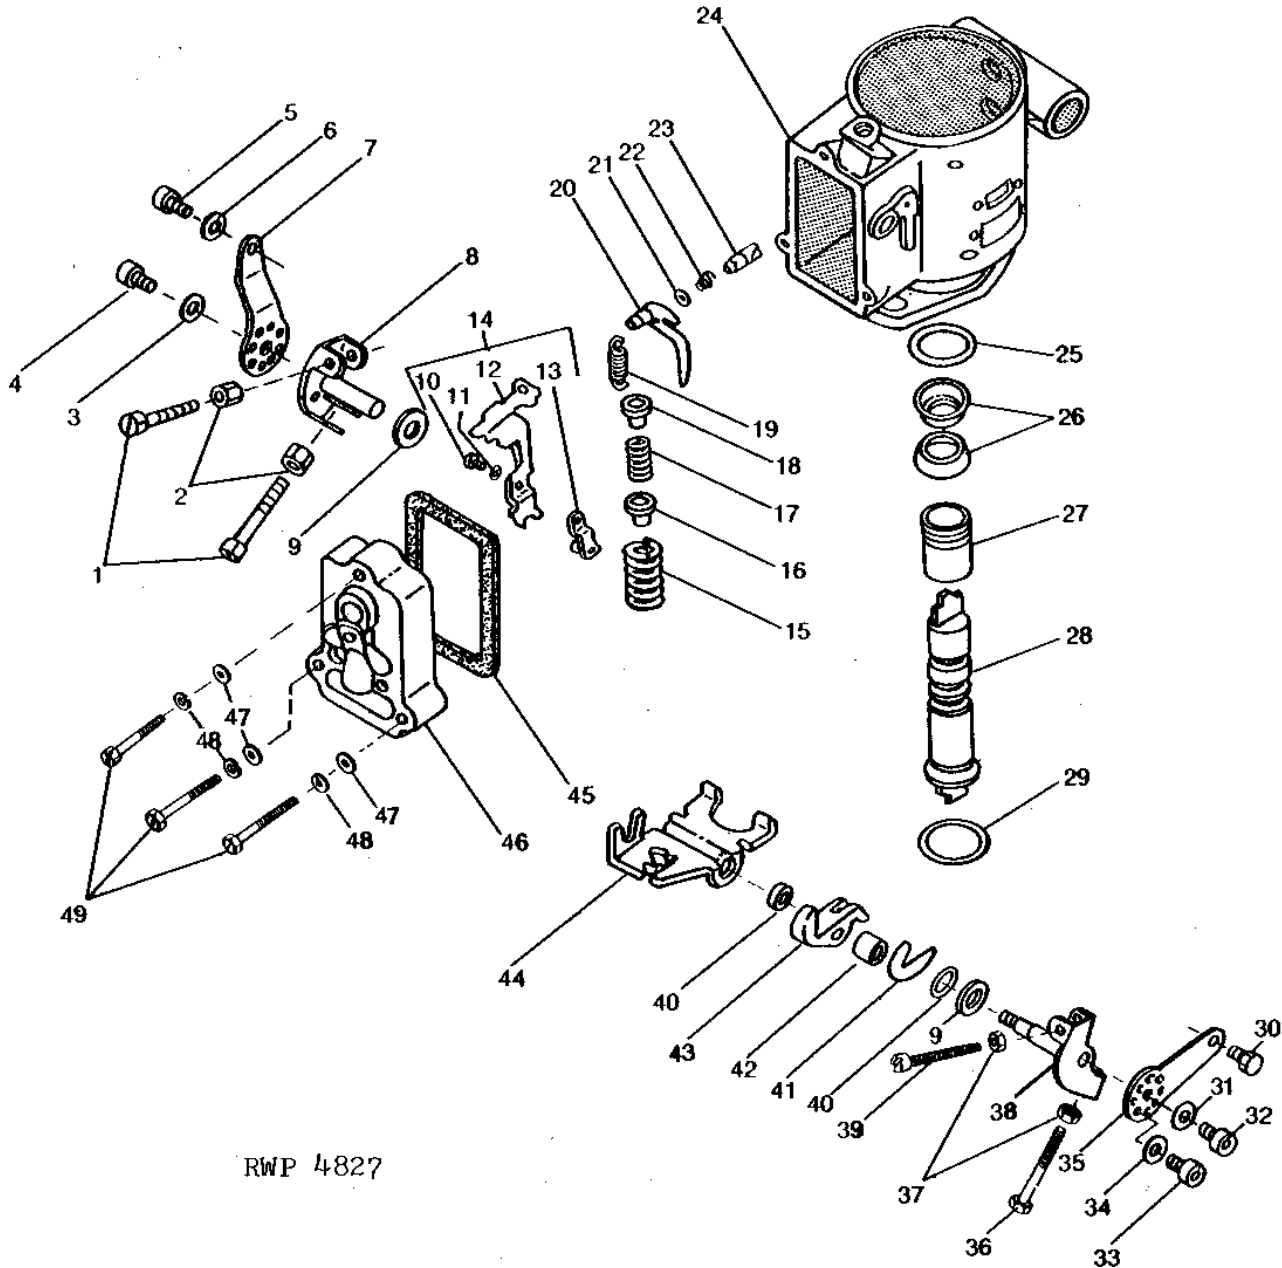

1E16

FUEL AND AIR

FUEL INJECTION SYSTEM - CONTINUED
(TRACTOR SERIAL NO. 042001-)

KEY	PART NO.	PART NAME	QTY	TRACTOR SERIAL NO.	REMARKS
1	AT17170	FUEL LINE	1		(NO. 1)
2	AT17171	FUEL LINE	1		(NO. 2)
3	AT17172	FUEL LINE	1		(NO. 3)
4	AT17173	FUEL LINE	1		(NO. 4)
5	AT17067	INJECTION NOZZLE	4		(NO LONGER AVAILABLE)
6	T18984	GASKET	8		
7	T18987	FITTING	4		(SUB R48694)
8	AT17169	HOSE FITTING	1	-054904	(SUB T19693 AND (3) T19692)
9	T13254	CLAMP	2		
10	.....	HOSE	1		451 MM (17-3/4") (MAKE FROM R68281)
11	AT17243	FITTING	NA		
12	21H1148	SCREW	4		0.190" X 3/4"
13	T18557	CLAMP	4		(NO LONGER AVAILABLE)
14	T18333	GROMMET	4		
15	12H246	LOCK WASHER	4		0.190"
16	14H778	NUT	4		0.190"
17	T20055	WASHER	8		
18	R26726	FITTING	4		
19	AT16518	FUEL PUMP	1		(NO LONGER AVAILABLE)
20	R460R	O-RING	1		
21	T11290	SEAL	2		
22	T11289	DRIVE SHAFT	NA		
23	24H1136	WASHER	2		11/32" X 11/16" X 0.065", (SUB FOR L1198T)
24	12H303	LOCK WASHER	2		5/16"
25	19H1849	CAP SCREW	2		5/16" X 1-1/4"
26	T23843	CLIP	1		(SUB FOR T19108)
27	T19692	FITTING	3	054905-	
28	.....	HOSE	3	054905-	96 MM (3-25/32") (MAKE FROM R68281)
29	T19693	FITTING	1	054905-	(NO LONGER AVAILABLE)

1E17

FUEL AND AIR

FUEL INJECTION PUMP DRIVE SHAFT
(ROOSA-MASTER NO. DBGVC431-1J)
(TRACTOR SERIAL NO. 010001-029000)

RWP4827 -UN-01JAN94

RWP 4827