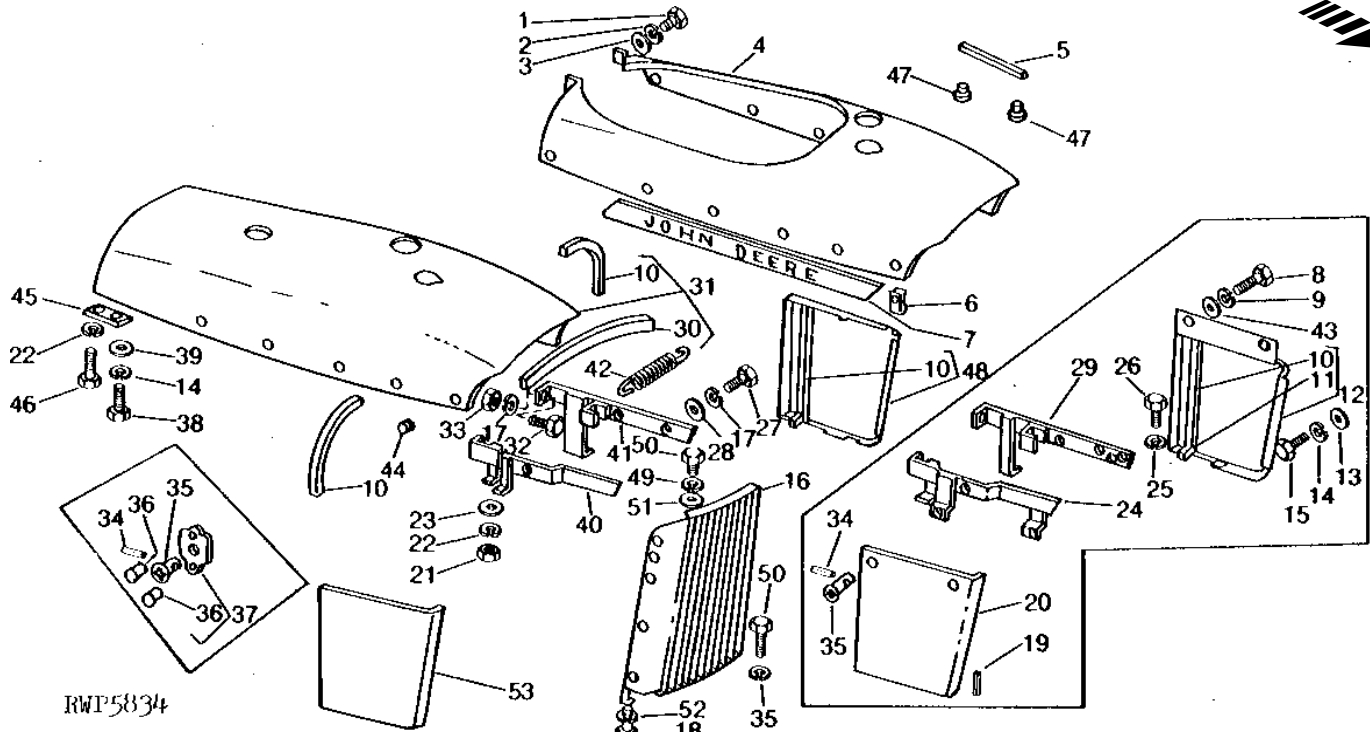

215

WHEELS, FRONT AXLES, SHEET METAL

RWP5834 -UN-01JAN94

HOOD AND GRILLE ASSEMBLY

KEY	PART NO.	PART NAME	QTY	TRACTOR SERIAL NO.	REMARKS
1	19H2021	CAP SCREW	2		(A) 3/8" X 5/8"
2	12H293	LOCK WASHER	2		(A) 7/16"
3	24H1305	WASHER	2		(A) 13/32" X 13/16" X 0.065"
4	AT11775	HOOD	1		(A) (D) (NO LONGER AVAILABLE)
	AT12468	HOOD	1		(A) (E) (NO LONGER AVAILABLE)
5	AR28047	MEDALLION	1		
6	L31750	CLIP	10		(SUB FOR R27888)
7	AR28048	MOLDING	1		
	AR28049	MOLDING	1		
8	19H2127	CAP SCREW	2	-029000	5/16" X 7/8"
9	12H303	LOCK WASHER	2	-029000	5/16"
10	ISOLATOR	4	-029000	25 X 25 X 400 MM (1" X 1" X 15-3/4") (MAKE FROM R30937) (SUB FOR T12135)
.....	ISOLATOR	3	029001-	25 X 25 X 400 MM (1" X 1" X 15-3/4") (MAKE FROM R30937) (SUB FOR T12135)
11	ISOLATOR	1	-029000	25 X 25 X 44 MM (1" X 1" X 1-3/4") (MAKE FROM R30937) (SUB FOR T13111)
12	AT12256	PANEL	1	-029000	(NO LONGER AVAILABLE)
13	14H786	NUT	3	-029000	1/4"
14	12H302	LOCK WASHER	3	-029000	1/4"
15	19H1227	CAP SCREW	3	-029000	1/4" X 1/2"
16	AT11703	GRILLE	1		
17	12H303	LOCK WASHER	8		5/16"
18	19H2127	CAP SCREW	2	-029000	5/16" X 7/8"
19	34H313	SPRING PIN	2	-029000	1/4" X 1-1/8"
20	AT11704	PANEL	1	-029000	
21	19H1936	CAP SCREW	2		3/8" X 3/4"
22	12H304	LOCK WASHER	4		3/8"
23	24M7096	WASHER	2	-042000	10.500 X 18 X 1.600 MM
24	AT11707	SUPPORT	1	-029000	(A) (NO LONGER AVAILABLE)
	AT12253	SUPPORT	1	-029000	(B) (C) (NO LONGER AVAILABLE)
25	12H303	LOCK WASHER	2	-029000	5/16"
26	19H1900	CAP SCREW	2	-029000	5/16" X 3/4"