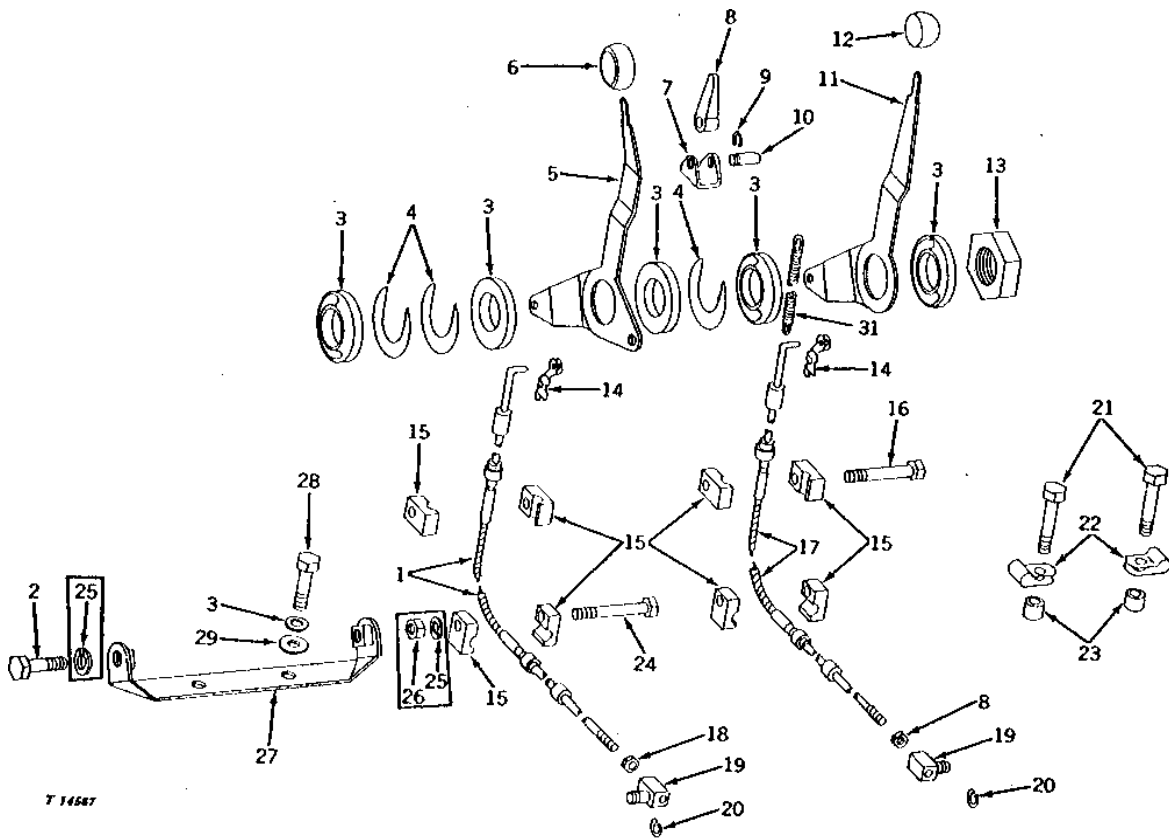

2E1

HYDRAULICS

ROCKSHAFT CONTROL LEVERS
(ROW-CROP) (TRACTOR SERIAL NO. 010001-) (DUAL)
(ROW-CROP UTILITY AND HI-CROP) (TRACTOR SERIAL NO. 010001-029000)

T14567 -UN-01JAN94

2E2

HYDRAULICS

ROCKSHAFT CONTROL LEVERS - CONTINUED
(DUAL)
(ROW-CROP) (TRACTOR SERIAL NO. 010001-)
(ROW-CROP UTILITY AND HI-CROP) (TRACTOR SERIAL NO. 010001-029000)

KEY	PART NO.	PART NAME	QTY	TRACTOR SERIAL NO.	REMARKS
1	AT13231	PUSH PULL CABLE	1	(A) (C) (SUB FOR AT12848)	
	AT13231	PUSH PULL CABLE	1	(B)	
2	19H1800	CAP SCREW	2	3/8" X 1-1/2"	
3	T14044	WASHER	3		
	T15489	WASHER	2	(NO LONGER AVAILABLE)	
4	T14046	WASHER	4	1.52 MM (.06") (NO LONGER AVAILABLE)	
	T15490	WASHER	2	0.91 MM (.036")	
5	T17729	LEVER	1	(A) (C) (SUB FOR T14043)	
	T17728	LEVER	1	(B) (SUB FOR T14812) (NO LONGER AVAILABLE)	
6	R27829	KNOB	1		
7	T14048	STOP	2	(NO LONGER AVAILABLE)	
8	T14049	CAM	2	(NO LONGER AVAILABLE)	
9	R72654	SNAP RING	2	(SUB FOR R27507)	
10	T14047	PIN	2	(NO LONGER AVAILABLE)	
11	T14042	LEVER	1	(A) (C) (NO LONGER AVAILABLE)	
	T14813	LEVER	1	(B)	
12	R28164	KNOB	1		
13	T14045	NUT	1		
14	R26491	CLIP	2		
15	T14053	CLAMP	1	-042000 (SUB (2) T33483)	
	T33483	CLAMP	8	042001- (SUB FOR T19036)	
16	19H1733	CAP SCREW	1	3/8" X 2-1/2"	
17	AT13231	PUSH PULL CABLE	1	(A) (C) (SUB FOR AT12847)	
	AT13231	PUSH PULL CABLE	1	(B)	
18	14H850	NUT	2	1/4"	
19	AT12849	HOSE FITTING	2		
20	R72653	SNAP RING	2	(SUB FOR M2396T)	
21	19H1732	CAP SCREW	2	3/8" X 1-1/4"	
	19H3485	CAP SCREW	2	3/8" X 2"	
22	T29527	CLAMP	2		
23	B1828R	BUSHING	2	(A) (C) (SUB FOR T14051)	
24	19H1944	CAP SCREW	2	-014284 3/8" X 2-3/4"	
	19H2549	CAP SCREW	2	014285- 3/8" X 1-7/8"	
25	12H304	LOCK WASHER	2	-014284 3/8"	
26	14H1076	NUT	2	-014284 3/8"	
27	AT13230	BRACKET	1	(B) (NO LONGER AVAILABLE)	
28	19H3219	CAP SCREW	2	3/8" X 1-3/8"	
29	24H1309	WASHER	2	13/32" X 1-1/16" X 0.120"	
30	12H304	LOCK WASHER	2	3/8"	
31	M2105T	SPRING	1		

- (A) HI-CROP
- (B) ROW-CROP
- (C) ROW-CROP UTILITY