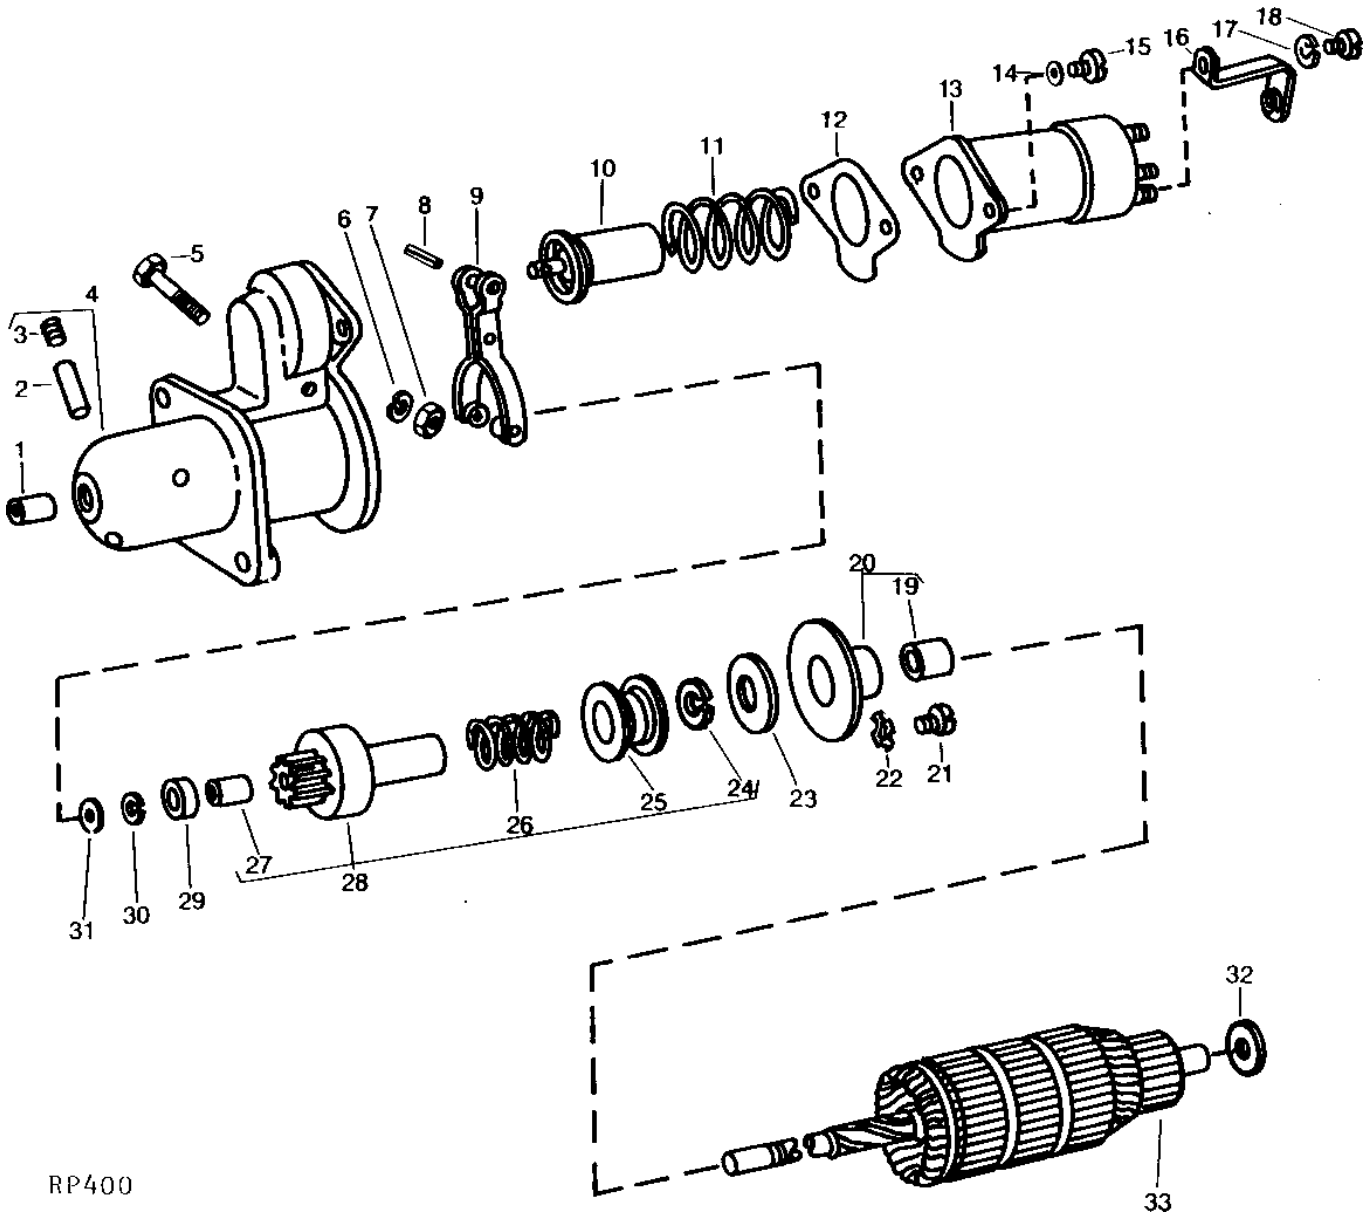

1H14

ELECTRICAL

STARTING MOTOR DRIVE MOTOR AND SWITCH ASSEMBLY
(DIESEL)
(DELCO-REMY NOS. 1107523, 1107556 AND 1107573)
(TRACTOR SERIAL NO. 026874-)

RP400 -UN-01JAN94

RP400

1H15

ELECTRICAL

STARTING MOTOR DRIVE MOTOR AND SWITCH ASSEMBLY - CONTINUED
(DIESEL)
(DELCO-REMY NOS. 1107523, 1107556 AND 1107573)
(TRACTOR SERIAL NO. 026874-)

KEY	PART NO.	PART NAME	QTY	TRACTOR SERIAL NO.	REMARKS
1	T17987	BUSHING	1	-029000	
	T17987	BUSHING	1	029001-042000	(SUB FOR T11677)
	T17987	BUSHING	1	042001-	
2	R40337	WICK	1		(SUB FOR R11108)
3	15H558	PIPE PLUG	2		1/8", (SUB FOR R11085)
4	AT16281	HOUSING	1	-029000	(SUB FOR AT16278) (NO LONGER AVAILABLE)
	AT16281	HOUSING	1	029001-042000	(NO LONGER AVAILABLE)
	AT17982	HOUSING	1	042001-	(NO LONGER AVAILABLE)
5	T11672	CAP SCREW	1		
6	12H303	LOCK WASHER	1		5/16"
7	14H611	NUT	1		5/16", (SUB FOR T11682)
8	34H279	SPRING PIN	1		3/16" X 13/16"
9	T11674	SHIFTER	1	-029000	(SUB T18113)
	T18113	SHIFTER	1	029001-	
10	AT15147	PLUNGER	1		
11	T11675	SPRING	1		
12	T17058	GASKET	1	-029000	
	T18992	GASKET	1	029001-	(NO LONGER AVAILABLE)
13	AR68304	SOLENOID	1	-029000	SOLENOID, (ALSO ORDER T17058) (SUB FOR AT17213)
	R11240	SWITCH	1	029001-042000	(SUB FOR AT16289) (SUB AR68304)
	AT17980	SWITCH	1	042001-	(SUB FOR R11240) (SUB AR68304)
	14H732	NUT	1		3/8", TERMINAL
	12H304	LOCK WASHER	1		3/8", TERMINAL
14	12H302	LOCK WASHER	2		1/4", (SUB FOR T11679)
15	21H1142	SCREW	2		1/4" X 1/2"
16	R11235	FITTING	1		
17	12H246	LOCK WASHER	1		0.190"
	12M7060	WASHER	1		0.209"
18	21H1127	SCREW	1		0.190" X 7/16" UPPER, (SUB FOR T18097)
	T15564	SCREW	1		LOWER
19	T11684	BUSHING	1		(SUB 820149)
20	820149	BEARING	1		(SUB FOR T11683)
21	21H1127	SCREW	2	-042000	0.190" X 7/16"
	T19589	SCREW	2	042001-	
22	H23195	LOCK WASHER	2	-042000	(NO LONGER AVAILABLE)
	T19569	LOCK WASHER	2	042001-	
23	R11095	WASHER	1		
24	R11118	WIRE	1		(SUB FOR T26602)
25	.....	LOCKING COLLAR	1		(ORDER AR57094 OR AR54923)
26	T26601	SPRING	1		
27	1873796	BUSHING	2		
28	AR11108	DRIVE	1	-029000	(SUB AR57094)
	AT15140	DRIVE	1	029001-042000	(SUB AR57094)
	AT23160	DRIVE	1	042001-	(SUB AR54923) (SUB FOR AT17981)
29	R11116	SPACER	1		
30	R11117	SNAP RING	1		
31	T24539	WASHER	1		(SUB FOR R11080)
32	R11096	WASHER	1		
33	AT15138	ARMATURE	1	-029000	(SUB FOR AR11111)
	AT16291	ARMATURE	1	029001-	
..	AT15334	MOTOR	1	-029000	(SUB TY6695)
..	AT16209	MOTOR	1	029001-042000	(SUB TY6695)
..	AT17411	STARTER	1	042001-	(SUB TY6695)
..	TY6695	STARTER	1		(DELCO-REMY) (REMANUFACTURED) (SUB FOR AT15334, AT16209, AT17411 OR TY1457)