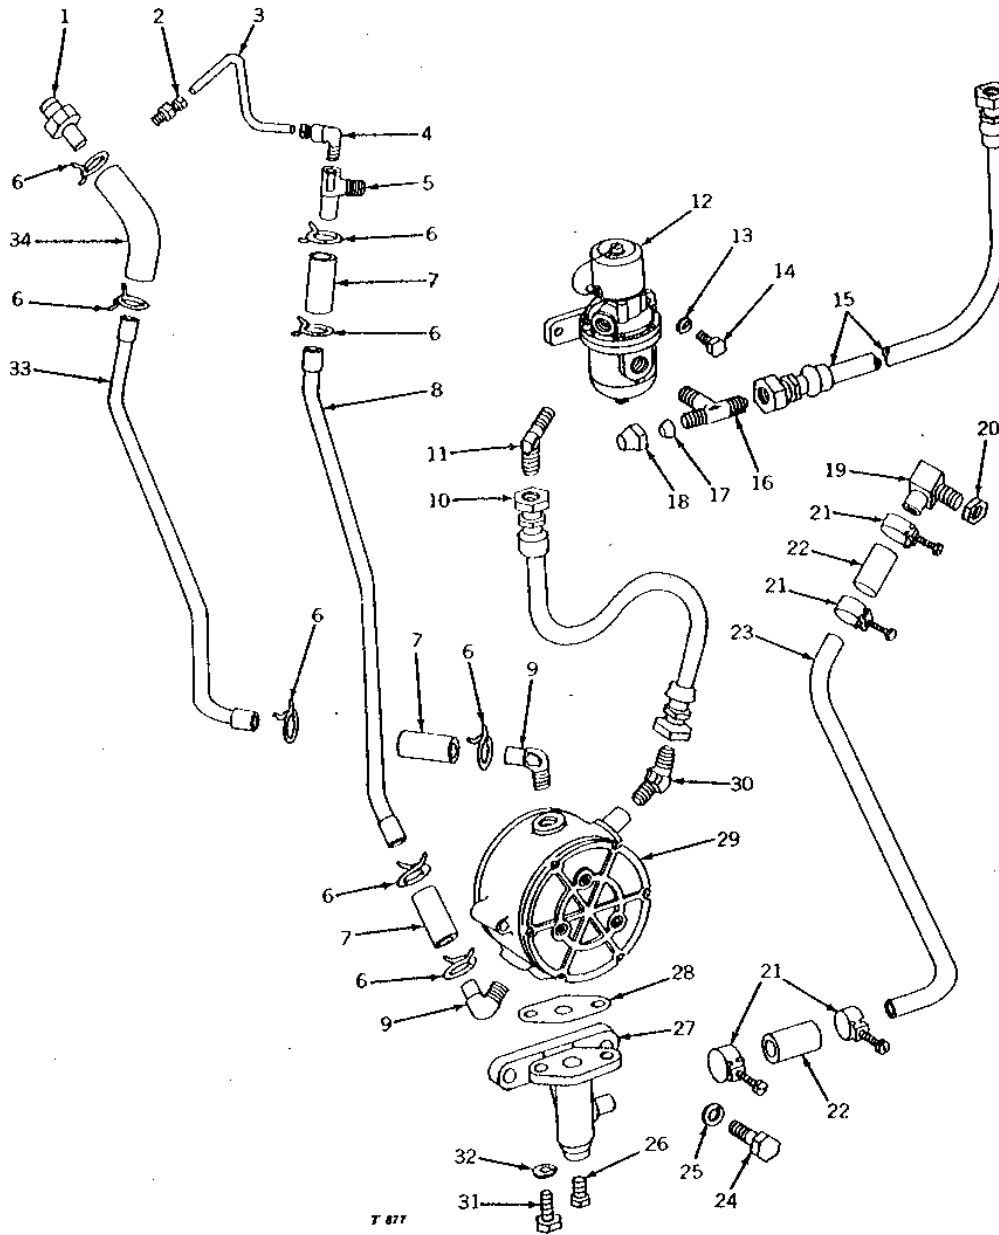

1D9

FUEL AND AIR

FUEL LINES
(LP-GAS)
(TRACTOR SERIAL NO. -XXXXXX)

T877 -UN-01JAN94

1D10

FUEL AND AIR

FUEL LINES - CONTINUED
(LP-GAS)
(TRACTOR SERIAL NO. -XXXXXX)

KEY	PART NO.	PART NAME	QTY	TRACTOR SERIAL NO.	REMARKS
1	T12814	HOSE FITTING	1		(NO LONGER AVAILABLE)
2	AM235T	ADAPTER	1		
3	AT16216	LINE	1		(NO LONGER AVAILABLE) (SUB FOR T12813)
4	AM234T	ELBOW FITTING	1		
5	T12809	FITTING	1		(NO LONGER AVAILABLE)
6	AR21837	CLAMP	8		
7	T438T	HOSE	3		
8	T12811	FUEL LINE	1		(NO LONGER AVAILABLE)
9	T10081	FITTING	2		(NO LONGER AVAILABLE)
10	AF1385R	HOSE	1		
11	A4928R	ELBOW FITTING	1		
12	AR55312	STRAINER	1		(SUB FOR AT11714)
13	12H302	LOCK WASHER	2		1/4"
14	19H1919	CAP SCREW	2		1/4" X 5/8"
15	AF2875R	HOSE	1		(NO LONGER AVAILABLE)
16	A4932R	TEE FITTING	1		
17	A4931R	GASKET	1		(NO LONGER AVAILABLE)
18	A4930R	FITTING	1		(NO LONGER AVAILABLE)
19	T12499	FITTING	1		(NO LONGER AVAILABLE)
20	M4470T	NUT	1		(NO LONGER AVAILABLE)
21	AR21839	CLAMP	4		
22	T12498	HOSE	2		
23	T12658	LINE	1		(NO LONGER AVAILABLE)
24	19H2552	CAP SCREW	2		3/8" X 1-1/8"
25	12H304	LOCK WASHER	2		3/8"
26	R10160	PIPE PLUG	1		
27	AT11995	BRACKET	1		(NO LONGER AVAILABLE)
28	R26738	GASKET	1		
29	AR26508	CONVERTER	1		(USE WITH AT21260) (SUB RE42596, RE43974 AND R57300)
30	T11313	ELBOW FITTING	1		(NO LONGER AVAILABLE)
31	19H2127	CAP SCREW	2		5/16" X 7/8"
32	12H303	LOCK WASHER	2		5/16"
33	T12812	FUEL LINE	1		(NO LONGER AVAILABLE)
34	T12815	HOSE	1