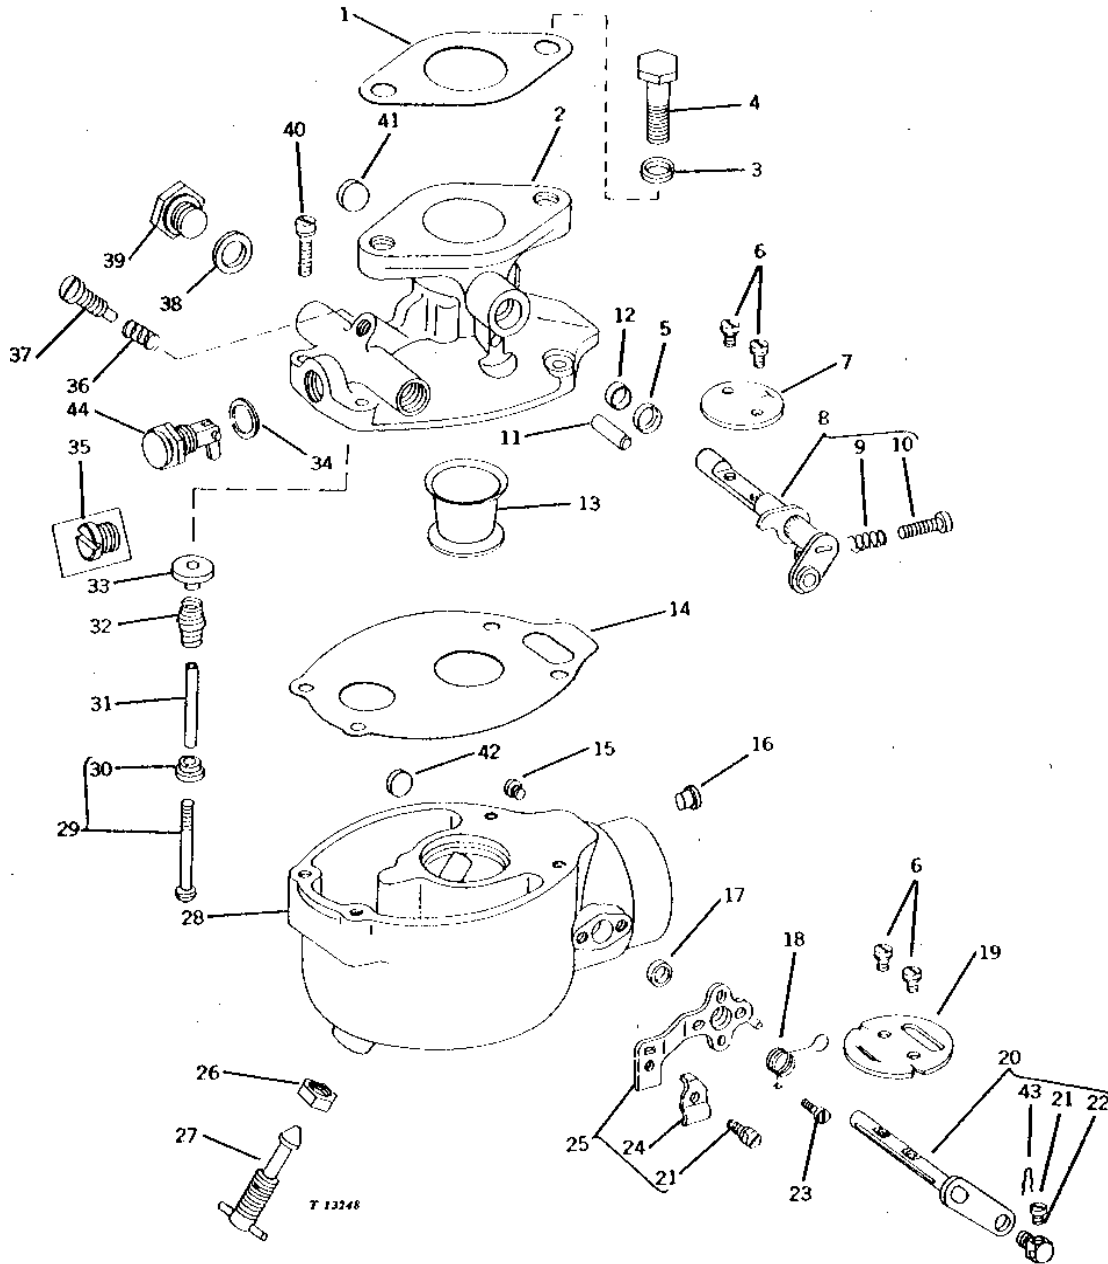

1E8

FUEL AND AIR

CARBURETOR
(LP-GAS)
(MARVEL SCHEBLER NO. TSG-9 AND 6-889)
(TRACTOR SERIAL NO. -XXXXXX)

T13248 -UN-01JAN94

1E9

FUEL AND AIR

CARBURETOR - CONTINUED
(LP-GAS)
(MARVEL SCHEBLER NO. TSG-9 AND 6-889)
(TRACTOR SERIAL NO. -XXXXXX)

KEY	PART NO.	PART NAME	QTY	TRACTOR SERIAL NO.	REMARKS
1	R98821	GASKET	1		(SUB FOR T10079)
2	AT14956	HOUSING	1	-066999	(NO LONGER AVAILABLE)
	AT21262	HOUSING	1	067000-	(NO LONGER AVAILABLE)
3	12H304	LOCK WASHER	2		3/8"
4	19H1731	CAP SCREW	2		3/8" X 1"
5	55-261	RETAINER	1		
6	15-483	SCREW	4		
7	T16719	FAN	1		(NO LONGER AVAILABLE)
8	AT14955	SHAFT	1		(NO LONGER AVAILABLE)
9	R10104	SPRING	1		
10	21H1319	SCREW	1		0.164" X 7/8"
11	34H387	SPRING PIN	1		3/16" X 3/4", (SUB FOR R10193)
12	44-68	PACKING	1		
13	46-A11	VENTURI	1		(SUB R61641)
14	T16720	GASKET	1		(NO LONGER AVAILABLE)
15	15-409	PLUG	1		(NO LONGER AVAILABLE)
16	B17682	PLUG	1		(SUB FOR 80-171)
17	44-38	PACKING	1		
18	24-A3	SPRING	1		
19	AT16500	FAN	1		(NO LONGER AVAILABLE)
20	26-787	SHAFT	1		
21	21H971	SCREW	2		0.164" X 5/16"
22	28-49	SWIVEL	1		
23	21H996	SCREW	1		0.164" X 3/8"
	12M7084	LOCK WASHER	1		0.169"
24	R10188	CLIP	1		
25	29-551	BRACKET	1		(NO LONGER AVAILABLE)
26	M4469T	NUT	1		(NO LONGER AVAILABLE)
27	AT10175	NEEDLE	1		(NO LONGER AVAILABLE)
28	AT14954	HOUSING	1		(NO LONGER AVAILABLE)
29	AT14953	SCREW	1		(NO LONGER AVAILABLE)
30	T16722	WASHER	1		(NO LONGER AVAILABLE)
31	T16724	BUSHING	1		(NO LONGER AVAILABLE)
32	T16721	SPRING	1		(NO LONGER AVAILABLE)
33	T19467	VALVE	1		(SUB FOR T16723) (NO LONGER AVAILABLE)
34	R10172	WASHER	1		
35	R10206	PLUG	1	-066999	
36	24-340	SPRING	1		
37	T10253	NEEDLE	1		(NO LONGER AVAILABLE)
38	M4462T	GASKET	1		(NO LONGER AVAILABLE)
39	M4467T	FITTING	1		(NO LONGER AVAILABLE)
40	15-A85	SCREW	4		
41	R10133	CAP	1		
42	R10198	CAP	1		
43	R10185	SPRING PIN	1		
44	AT21261	VALVE	1	067000-	(NO LONGER AVAILABLE)
..	AT21260	CARBURETOR	1		MODEL TSG-9, (SUB AR98942) (SUB FOR AT13422, MODEL 6-889)