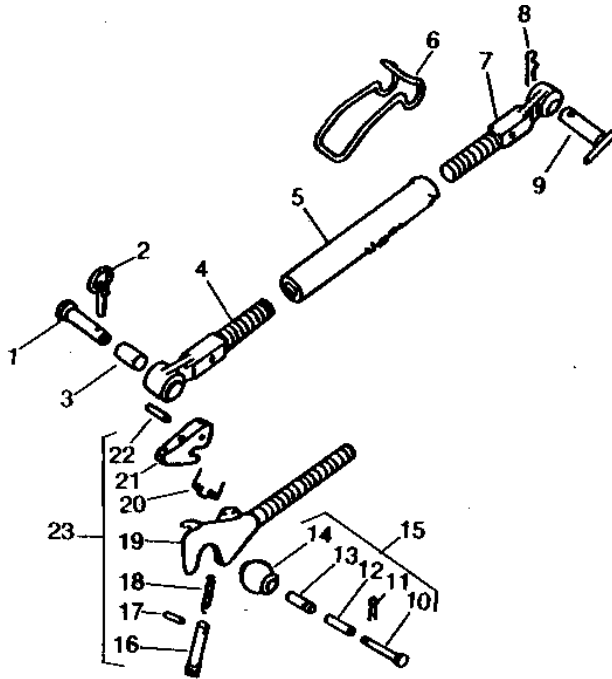

- (A) HI-CROP
- (B) ROW-CROP
- (C) ROW-CROP UTILITY
- (D) ROW-CROP UTILITY SPECIAL
- (E) SINGLE
- (F) DUAL

MEMORANDA

2F1

HYDRAULICS

RWP4832 -UN-01JAN94

CENTER LINK (ROW-CROP AND ROW-CROP UTILITY)

RWP4832

KEY	PART NO.	PART NAME	QTY	TRACTOR SERIAL NO.	REMARKS
1	R58262	PIN	1		(A) (SUB FOR F2682R, R28061 OR R44917)
	R53296	PIN	1		(B) (SUB FOR F2683R)
2	B11182	QUICK LOCK PIN	1		(SUB AA21292)
3	T12553	BUSHING	1		(A)
4	AT11684	END	1	-029000	(NO LONGER AVAILABLE)
	AT16625	END	1	029001-	(NO LONGER AVAILABLE)
5	T12552	LINK BODY	1		(NO LONGER AVAILABLE)
6	R42495	HANDLE	1		(SUB FOR R27007)
7	AT11685	END	1		
8	A3581R	SPRING LOCKING PIN	1		
9	AT21270	PIN	1		(SUB FOR M2071T)
10	R58262	PIN	1		(A) (SUB FOR F2682R, R28061 OR R44917)
	R53296	PIN	1		(B) (SUB FOR F2683R)
11	11M7038	COTTER PIN	1		(A) 0.248" X 1.575"
	11M7040	COTTER PIN	1		(B) 0.248" X 1.969"
12	28H1753	BUSHING	1		(B) 0.824" X 1.050" X 2-1/16", (SUB FOR F3029R)
13	R66432	BUSHING	1		(A) SHORT, (SUB FOR F2684R)
	R66433	BUSHING	1		(A) LONG, (SUB FOR F2685R)
14	F2680R	BALL STUD	1		(A)
	F2681R	BALL	1		(B)
15	AF2710R	BALL	1		(A) TO (B) CONVERSION
	AF2711R	BALL	1		(B) TO (B) CONVERSION
16	R53196	LATCH	1		(SUB FOR F2821R)
17	34H299	SPRING PIN	1		7/32" X 1-1/4"
18	F2822R	SPRING	1		
19	F2820R	HOOK	1		
20	F2823R	SPRING	1		
21	F2824R	HANDLE	1		
22	34H284	SPRING PIN	2		3/16" X 1-1/4"
23	AT20686	HOOK	1		