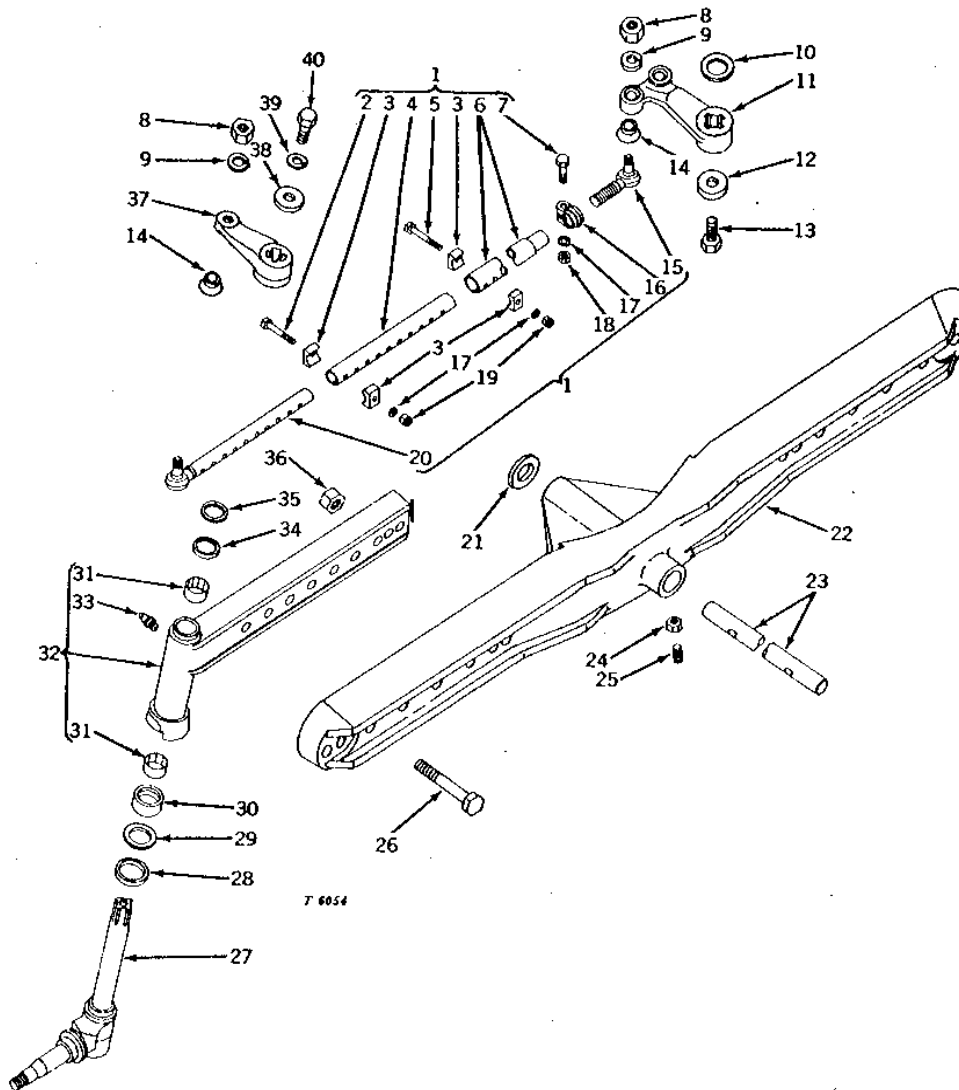

2H1

WHEELS, FRONT AXLES, SHEET METAL

STRAIGHT ADJUSTABLE FRONT AXLE (1575-2235MM (62"-88")) (ROW-CROP UTILITY)

T6054 -UN-01JAN94

2H2

WHEELS, FRONT AXLES, SHEET METAL

STRAIGHT ADJUSTABLE FRONT AXLE - CONTINUED
(1575-2235 MM (62"-88"))
(ROW-CROP UTILITY)

KEY	PART NO.	PART NAME	QTY	TRACTOR SERIAL NO.	REMARKS
1	AT15904	TIE ROD	2		(NO LONGER AVAILABLE)
2	19H1913	CAP SCREW	2		5/16" X 2-1/4"
3	T15690	CLAMP	8		
4	T18855	TUBE	2		(NO LONGER AVAILABLE)
5	19H1949	CAP SCREW	2		5/16" X 2-1/2"
6	T17699	TUBE	2		
7	19H3552	CAP SCREW	2		5/16" X 1-1/2"
8	14H888	NUT	4		9/16"
9	12H317	LOCK WASHER	4		9/16"
10	D1821R	WASHER	1		(A)
	T15285	SHIM	AR		
11	T12784	ARM	1		(A) (NO LONGER AVAILABLE)
	T12805	ARM	1		(B) (NO LONGER AVAILABLE)
12	F3607R	WASHER	1		(B)
	M1006T	WASHER	1		(A) (NO LONGER AVAILABLE)
13	19H1756	CAP SCREW	1		(A) 5/8" X 1-1/2"
	19H1768	CAP SCREW	1		(B) 3/4" X 2"
14	M648T	COVER	4		
15	AT13971	BALL JOINT	2		
16	T17700	CLAMP	2		(NO LONGER AVAILABLE)
17	12H303	LOCK WASHER	6		5/16"
18	14H785	NUT	2		5/16"
19	BP12232	LOCK NUT	4		(SUB FOR M376T) (SUB T16464)
20	AT13972	TIE ROD END	2		
21	M4142T	WASHER	AR		(SUB M4145T)
	M4145T	SHIM	AR		
22	T17687	AXLE	1		(NO LONGER AVAILABLE)
23	T12786	DOWEL PIN	1		
24	14H826	NUT	2		1/2"
25	22H988	SET SCREW	2		1/2" X 1-1/4"
26	19H2084	CAP SCREW	4		3/4" X 4-1/2"
27	AT11976	KNUCKLE	2		(MARKED T12761) (NO LONGER AVAILABLE)
	AT12484	SPINDLE	2		(C) (MARKED T13428) (NO LONGER AVAILABLE)
28	M2282T	WASHER	2		
29	M2283T	WASHER	2		
30	JD8407	THRUST BEARING	2		
31	JD8820	NEEDLE BEARING	4		
32	AT11974	END	1		R.H. (MARKED T12762) (NO LONGER AVAILABLE)
	AT11975	END	1		L.H. (MARKED T12763) (NO LONGER AVAILABLE)
	AT12482	EXTENSION	1		(C) R.H. (MARKED T13426) (NO LONGER AVAILABLE)
	AT12483	EXTENSION	1		(C) L.H. (MARKED T13427) (NO LONGER AVAILABLE)
33	JD7759	LUBRICATION FITTING	2		
34	M1518T	WASHER	2		
35	M1250T	SHIM	AR		0.69 MM (.027")
36	14H794	NUT	4		3/4"
37	T12782	LEVER	1		(NO LONGER AVAILABLE)
	T12783	LEVER	1		(NO LONGER AVAILABLE)
38	M1006T	WASHER	2		(NO LONGER AVAILABLE)
39	12H294	LOCK WASHER	2		5/8"
40	19H1756	CAP SCREW	2		5/8" X 1-1/2"

- (A) MANUAL STEERING
- (B) POWER STEERING
- (C) HIGH CLEARANCE