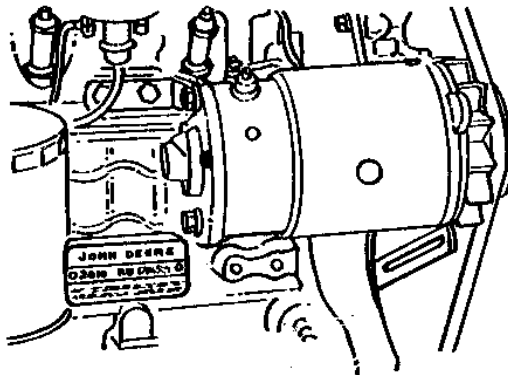

R - ROW-CROP

RU - ROW-CROP UTILITY

H - HI-CROP

RUS - ROW-CROP UTILITY SPECIAL

3. DESIGNATES TRACTOR SERIAL NUMBER

RWP4824 -UN-01JAN94

RWP4824

THE BASIC TRACTOR SERIAL NUMBER PLATE IS LOCATED ON THE RIGHT SIDE OF THE ENGINE BESIDE THE GENERATOR.

1A5

TRACTOR - 2010

SERIAL NUMBER LISTING INFORMATION

SERIAL NUMBER INFORMATION IS LISTED TO SHOW ON WHICH MACHINES EACH PART CAN BE USED; FOR EXAMPLE:

- THE PART CAN BE USED ON ALL MACHINES.
- 000000- THE PART CAN BE USED ON ALL MACHINES BEGINNING WITH THE SERIAL NUMBER LISTED.
- 000000 THE PART CAN BE USED ON ALL MACHINES UP TO AND INCLUDING THE SERIAL NUMBER LISTED.
- 000000-000000 THE PART CAN BE USED ON ALL MACHINES BETWEEN AND INCLUDING THE SERIAL NUMBERS LISTED.