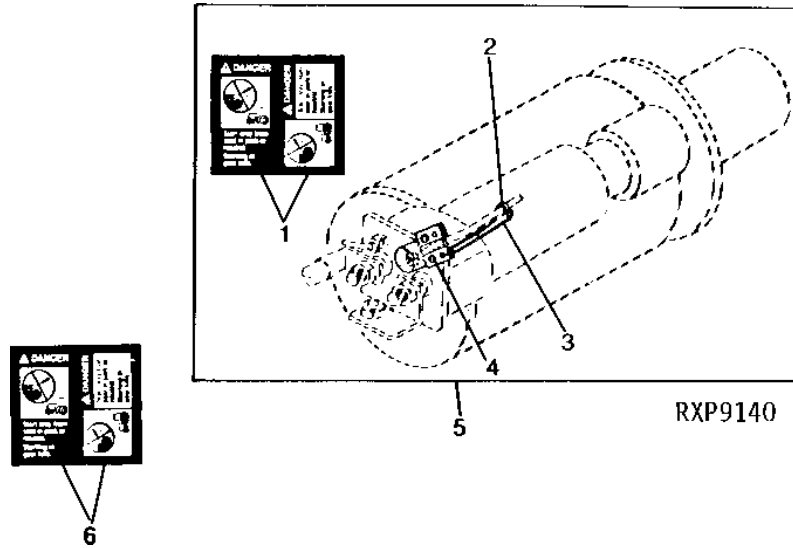

1H11

ELECTRICAL

RXP9140 -UN-11NOV94

STARTER SOLENOID COVER KIT

KEY	PART NO.	PART NAME	QTY	TRACTOR SERIAL NO.	REMARKS
1	T146102	WARNING LABEL	1		(SUB FOR T84409 OR T134459) (ENGLISH)
2	R44302	TIE BAND	1		
3	H113196	TIE BAND	1		
4	R66117	SCREW	2		
5	RE39063	SHIELD	1	(A)	
6	T146106	WARNING LABEL	1		(SUB FOR T84410 OR T134452) (SPANISH)
	T146104	WARNING LABEL	1		(SUB FOR T84411 OR T134453) (FRENCH)
	T146517	WARNING LABEL	1		(SUB FOR T84578 OR T134456) (ENGLISH/FRENCH)

(A) USE WITH AT17514, TY1449 OR TY6692