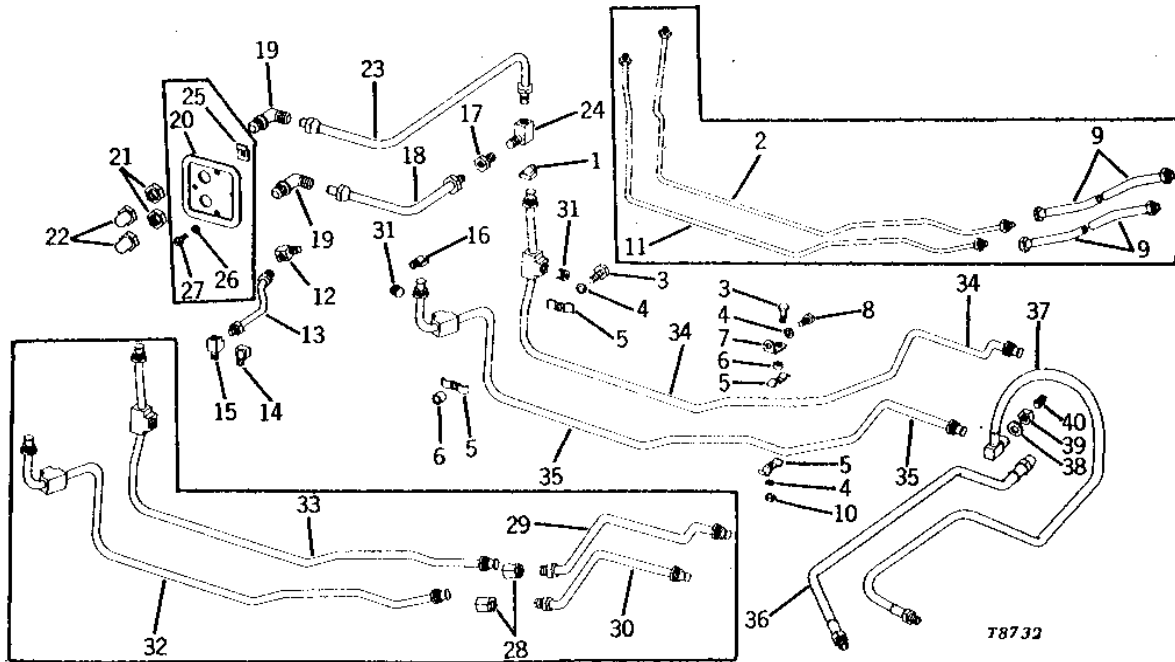

2E19

HYDRAULICS

REMOTE CONTROL OIL LINES AND HOSES (SINGLE AND DUAL)

T8732 -UN-01JAN94

2E20

HYDRAULICS

REMOTE CONTROL OIL LINES AND HOSES - CONTINUED (SINGLE AND DUAL)

KEY	PART NO.	PART NAME	QTY	TRACTOR SERIAL NO.	REMARKS
1	M1342T	ELBOW FITTING	1		
2	AT16626	LINE	1	-029010	(ALSO ORDER 15H583) (SUB FOR AT12856) (NO LONGER AVAILABLE)
3	19H1849	CAP SCREW	2		5/16" X 1-1/4"
4	12H303	LOCK WASHER	3		5/16"
5	T14073	CLAMP	4		
6	T10080	WASHER	2		(NO LONGER AVAILABLE)
7	T14074	SUPPORT	1		(NO LONGER AVAILABLE)
8	19H1813	CAP SCREW	1		5/16" X 5/8"
9	AM2952T	HYDRAULIC HOSE	2	-019239	
10	14H785	NUT	1		5/16"
11	AT16627	LINE	1	-029010	(ALSO ORDER 15H583) (SUB FOR AT12857)
12	T11180	ELBOW FITTING	1		
13	AT13569	LINE	1		
14	T11180	ELBOW FITTING	1		(MANUAL STEERING)
15	T14079	TEE FITTING	1		(POWER STEERING)
16	T14075	ELBOW FITTING	1		
17	M1343T	ADAPTER	1		(A) (NO LONGER AVAILABLE)
18	AT13942	LINE	1		(A) L.H. (NO LONGER AVAILABLE)
19	T15641	FITTING	2		(A) (SUB H113757)
20	AT13943	COVER	1	-029010	(A) (SUB FOR T15640) (NO LONGER AVAILABLE)
21	R26627	NUT	2		(A)
22	AT17003	CAP	2		(A) (SUB FOR T15643) (NO LONGER AVAILABLE)
23	AT13941	OIL LINE	1		(A) R.H. (NO LONGER AVAILABLE)
24	T15644	ELBOW FITTING	1		(A) (NO LONGER AVAILABLE)
25	T15639	CLAMP	4	-029010	(A) (NO LONGER AVAILABLE)
26	12H246	LOCK WASHER	4	-029010	(A) 0.190"
27	21H1163	SCREW	4	-029010	(A) 0.216" X 1/2"
28	M1350T	UNION FITTING	2	019240-042000	
29	AT15170	LINE	1	019240-042000	UPPER (NO LONGER AVAILABLE)
30	AT15171	LINE	1	019240-042000	LOWER (NO LONGER AVAILABLE)
31	15H666	PIPE PLUG	2	029011-	3/8"
32	AT16627	LINE	1	029011-042000	L.H.
33	AT16626	LINE	1	029011-042000	R.H. (NO LONGER AVAILABLE)
34	AT17438	LINE	1	042001-	R.H. LOWER
35	AT17439	LINE	1	042001-	L.H. UPPER
36	C14650	HYDRAULIC HOSE	1	-029010	(B) (C) (USE WITH AT16627) (NO LONGER AVAILABLE)
	C14650	HYDRAULIC HOSE	1	029011-	L.H. (NO LONGER AVAILABLE)
37	C14648	HYDRAULIC HOSE	1	-029010	(B) (C) (USE WITH AT16626) (NO LONGER AVAILABLE)
	C14648	HYDRAULIC HOSE	1	029011-	R.H. (NO LONGER AVAILABLE)
38	24H1480	WASHER	2		(B) (C) 1-5/32" X 2" X 0.060"
39	14H877	NUT	2		1-1/8"
40	15H624	PIPE PLUG	2		(B) (C) 1/2"