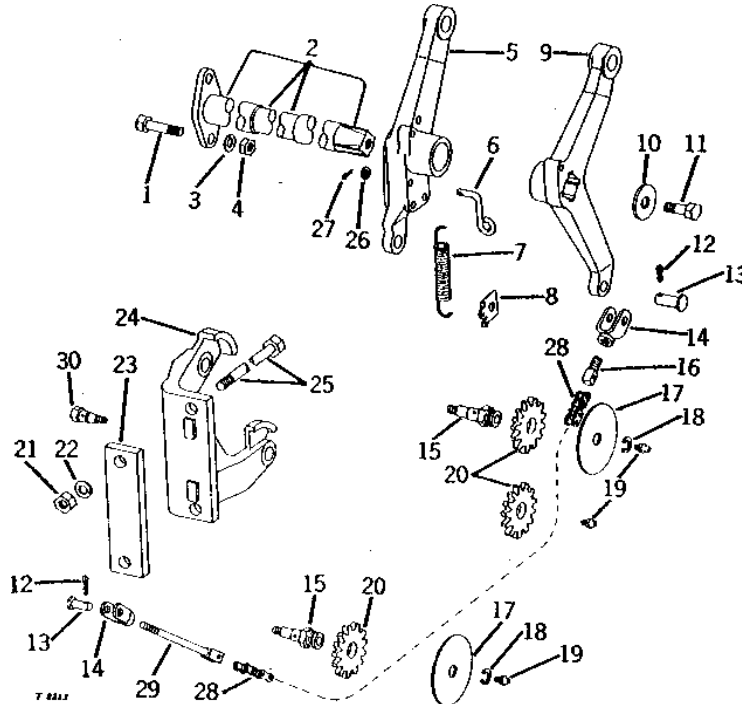

MEMORANDA

2E14

HYDRAULICS

**FRONT ROCKSHAFT AND LIFT ARMS
(SINGLE AND DUAL)
(ROW-CROP UTILITY)
(TRACTOR SERIAL NO. 042001-)**

T8213 -UN-01JAN94

KEY	PART NO.	PART NAME	QTY	TRACTOR SERIAL NO.	REMARKS
1	19H1990	CAP SCREW	2	1/2" X 2-1/4"	
2	AT12924	ROCKSHAFT	1	(NO LONGER AVAILABLE)	
3	12H301	LOCK WASHER	2	1/2"	
4	14H809	NUT	2	1/2", (NO LONGER AVAILABLE)	
5	T14239	ARM	1	(NO LONGER AVAILABLE)	
6	T14244	PIN	1	(NO LONGER AVAILABLE)	
7	T14243	SPRING	1	(SUB T143245)	
8	T14245	CLIP	1	(NO LONGER AVAILABLE)	
9	T14238	ARM	1	(NO LONGER AVAILABLE)	
10	R20135	WASHER	1		
11	19H1756	CAP SCREW	1	5/8" X 1-1/2"	
12	11M7015	COTTER PIN	2	3.200 X 25 MM	
13	T14241	PIN	2	(NO LONGER AVAILABLE)	
14	T14240	YOKE	2	(NO LONGER AVAILABLE)	
15	T19335	SCREW	2	(NO LONGER AVAILABLE)	
16	T19336	STUD	1	(NO LONGER AVAILABLE)	
17	T19330	WASHER	1	(NO LONGER AVAILABLE)	
18	T14399	SNAP RING	2	(NO LONGER AVAILABLE)	
19	JD7797	LUBRICATION FITTING	3		
20	T19329	CHAIN SPROCKET	3	(NO LONGER AVAILABLE)	
21	14H1039	NUT	2	5/8"	
22	12H294	LOCK WASHER	2	5/8"	
23	T14248	STRAP	1	(NO LONGER AVAILABLE)	
24	T19332	BRACKET	1	(NO LONGER AVAILABLE)	
	T19333	BRACKET	1	(DUAL ROCKSHAFT) (NO LONGER AVAILABLE)	
25	08H4736	CAP SCREW	2	5/8" X 9-1/4", (NO LONGER AVAILABLE)	
26	24H1685	WASHER	1	11/32" X 47/64" X 0.083"	
27	11M7081	COTTER PIN	1	2.500 X 20 MM	
28	AT17622	CHAIN LINK	1	(SUB AB1290H, AB1288H, B5234H, B5235H AND B5321H)	
29	AT17623	LINK	1	(NO LONGER AVAILABLE)	
30	T19334	SCREW	1	(NO LONGER AVAILABLE)	