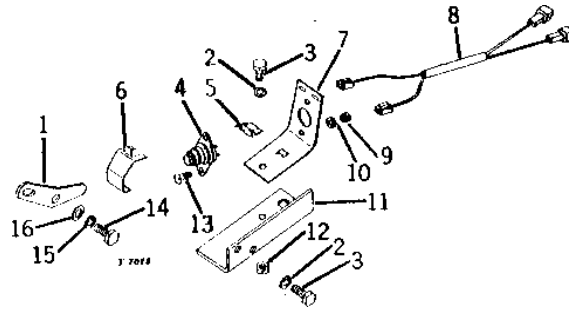

115

ELECTRICAL

**NEUTRAL START SWITCH
(TRACTOR SERIAL NO. 029001-)**

T7018 -UN-01JAN94

KEY	PART NO.	PART NAME	QTY	TRACTOR SERIAL NO.	REMARKS
1	R32113	ARM	1		
2	12H304	LOCK WASHER	3	3/8"	
3	19H1936	CAP SCREW	3	3/8" X 3/4"	
4	AR26413	SWITCH	1		(SUB RE42069, THIS APPLICATION)
	RE42069	KIT	1		(CONTAINS AH98872, R100723 AND R32115)
5	M633T	CLIP	1		
6	R32115	GUARD	1		
7	R32114	BRACKET	1		(SUB RE42069)
8	AT15945	WIRING HARNESS	1	-032696	(GASOLINE AND LP-GAS)
	AT15945	WIRING HARNESS	1	-036937	(DIESEL)
9	14H778	NUT	2	0.190"	
10	12H246	LOCK WASHER	2	0.190"	
11	T18550	SUPPORT	1		(NO LONGER AVAILABLE)
12	14H1076	NUT	1	3/8"	
13	21H1017	SCREW	2	0.190" X 3/8"	
14	19H2651	CAP SCREW	2	1/4" X 3/4"	
15	12H302	LOCK WASHER	2	1/4"	
16	24H1287	WASHER	2	9/32" X 5/8" X 0.065"