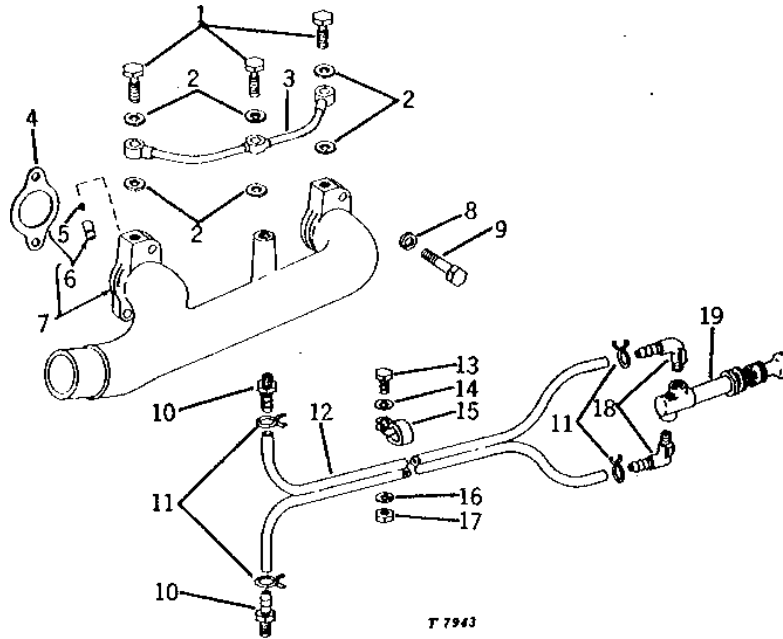

1D1

FUEL AND AIR

ENGINE PRIMER STARTING AID
(DIESEL)
(TRACTOR SERIAL NO. 042001-)

T7943 -UN-01JAN94

T 7943

KEY	PART NO.	PART NAME	QTY	TRACTOR SERIAL NO.	REMARKS
1	T18630	SCREW	3		(NO LONGER AVAILABLE)
2	T12471	WASHER	6		
3	AT15808	FUEL LINE	1		(NO LONGER AVAILABLE)
4	T11155	GASKET	2		
5	T17757	SCREEN	2		(NO LONGER AVAILABLE)
6	AT15962	NOZZLE	1		(MARKED T17563) (NO LONGER AVAILABLE)
7	AT16200	INTAKE MANIFOLD	1		(NO LONGER AVAILABLE)
8	12H303	LOCK WASHER	4		5/16"
9	19H2569	CAP SCREW	2		5/16" X 1-5/8"
	19H1905	CAP SCREW	2		5/16" X 1"
10	T19084	FITTING	2		(NO LONGER AVAILABLE)
11	T19324	CLAMP	4		
12	T19083	HOSE	1		
13	19H1948	CAP SCREW	1		1/4" X 3/4"
	19H1227	CAP SCREW	1		1/4" X 1/2"
14	24H1287	WASHER	1		9/32" X 5/8" X 0.065"
15	T19085	CLIP	2		
16	12H302	LOCK WASHER	2		1/4"
17	14H786	NUT	1		1/4"
18	T19086	HOSE FITTING	2		
19	AT15807	PUMP	1