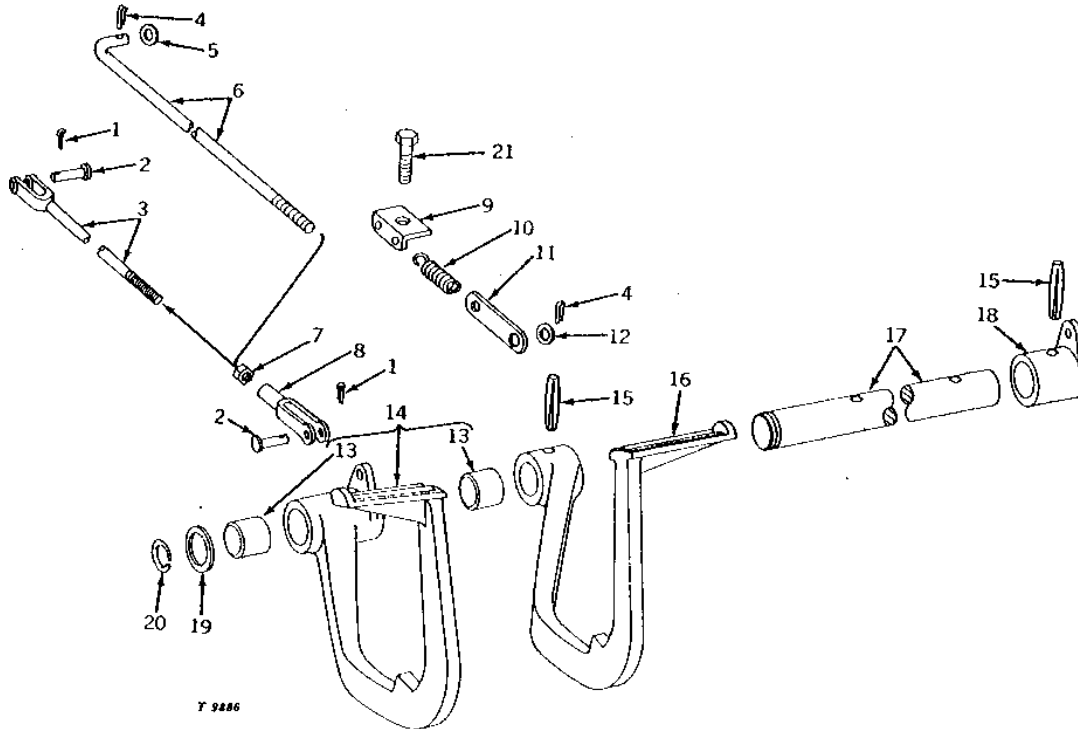

2C24

STEERING AND BRAKES

T9886 -UN-01JAN94

BRAKE PEDALS AND RODS (HI-CROP AND ROW-CROP UTILITY)

KEY	PART NO.	PART NAME	QTY	TRACTOR SERIAL NO.	REMARKS
1	11M7081	COTTER PIN	4	2.500 X 20 MM	
2	P46404	PIN	2	(C) (SUB FOR L307T)	
	A3114R	PIN	2	(A) (NO LONGER AVAILABLE)	
3	AT11683	YOKE	2	(C)	
4	11M7081	COTTER PIN	4	2.500 X 20 MM	
5	24H1685	WASHER	2	11/32" X 47/64" X 0.083"	
6	T15646	BOLT	2	(A) (NO LONGER AVAILABLE)	
7	14H882	NUT	2	5/16"	
8	L299T	YOKE	2		
9	AT14078	ANCHOR	2	(A) (NO LONGER AVAILABLE)	
10	R26677	SPRING	2	(A) (SUB FOR A348R)	
11	T15647	STRAP	2	(A) (NO LONGER AVAILABLE)	
12	R1111R	SHIM	AR	(A) (SUB FOR R1112R)	
13	M2018T	BUSHING	2	(SUB FOR M2038T)	
14	AT12158	PEDAL	1	(MARKED T12998) (NO LONGER AVAILABLE)	
15	25H154	GROOVE PIN	2	3/8" X 2"	
16	T12999	PEDAL	1	(NO LONGER AVAILABLE)	
17	T12549	SHAFT	1	(NO LONGER AVAILABLE)	
18	T12430	LEVER	1	(NO LONGER AVAILABLE)	
19	24H1474	WASHER	AR	1-5/32" X 1-1/2" X 0.060"	
20	M205T	SNAP RING	1		
21	21H1046	SCREW	2	5/16" X 1/2"	

(A) HI-CROP
(B) ROW-CROP
(C) ROW-CROP UTILITY