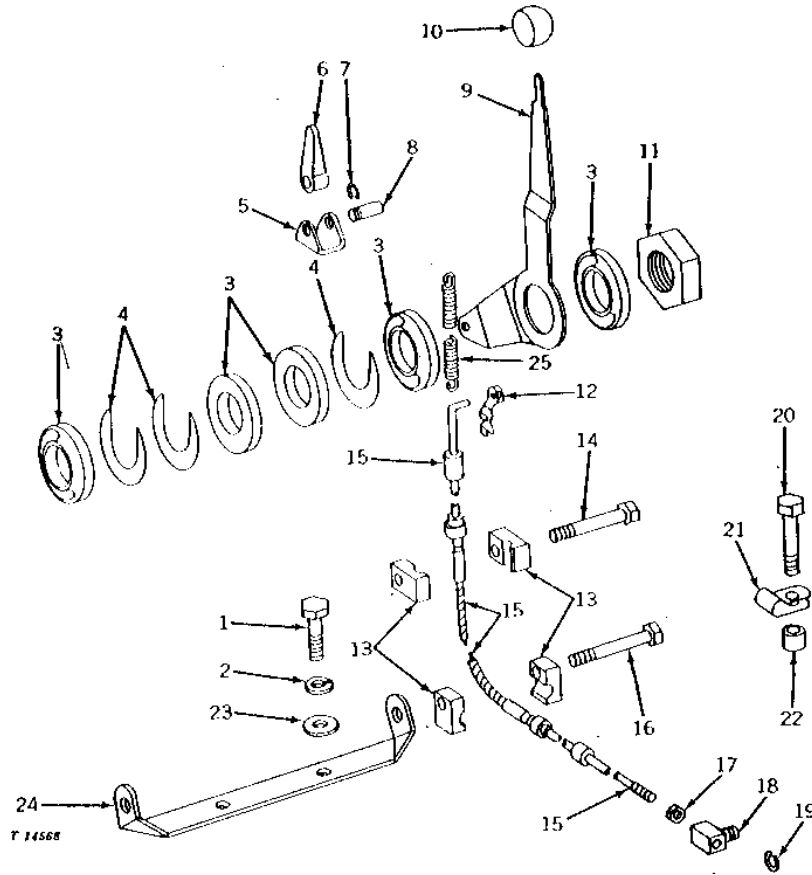

2D16

HYDRAULICS

ROCKSHAFT CONTROL LEVER (SINGLE)
(ROW-CROP) (TRACTOR SERIAL NO. 010001-)
(ROW-CROP UTILITY AND HI-CROP) (TRACTOR SERIAL NO. 010001-029000)

T14568

-UN-01JAN94

2D17

HYDRAULICS

ROCKSHAFT CONTROL LEVER (SINGLE) - CONTINUED
(ROW-CROP) (TRACTOR SERIAL NO. 010001-)
(ROW-CROP UTILITY AND HI-CROP) (TRACTOR SERIAL NO. 010001-029000)

KEY	PART NO.	PART NAME	QTY	TRACTOR SERIAL NO.	REMARKS
1	19H3219	CAP SCREW	2		3/8" X 1-3/8"
2	12H304	LOCK WASHER	2		3/8"
3	T14044	WASHER	3		
	T15489	WASHER	2		(NO LONGER AVAILABLE)
4	T14046	WASHER	4		(NO LONGER AVAILABLE)
	T15490	WASHER	2		
5	T14048	STOP	1		(NO LONGER AVAILABLE)
6	T14049	CAM	1		(NO LONGER AVAILABLE)
7	R27507	SNAP RING	1		(SUB FOR R27507) (SUB R72654)
8	T14047	PIN	1		(NO LONGER AVAILABLE)
9	T14042	LEVER	1		(A) (C) (NO LONGER AVAILABLE)
	T14813	LEVER	1		(B)
10	R28164	KNOB	1		
11	T14045	NUT	1		
12	R26491	CLIP	1		
13	T14053	CLAMP	1	-042000	(SUB (2) T33483)
	T33483	CLAMP	4	042001-	(SUB FOR T19036)
14	19H1800	CAP SCREW	1		3/8" X 1-1/2"
15	AT13231	PUSH PULL CABLE	1		(A) (C) (SUB FOR AT12847)
	AT13231	PUSH PULL CABLE	1		(B)
16	19H1801	CAP SCREW	1		3/8" X 2"
	19H3219	CAP SCREW	1		3/8" X 1-3/8"
17	14H850	NUT	1		1/4"
18	AT12849	HOSE FITTING	1		
19	R72653	SNAP RING	1		(SUB FOR M2396T)
20	19H1732	CAP SCREW	1		3/8" X 1-1/4"
21	T29527	CLAMP	1		(SUB FOR T14050)
22	B1828R	BUSHING	1		(A) (C) (SUB FOR T14051)
23	24H1309	WASHER	2		13/32" X 1-1/16" X 0.120"
24	AT13230	BRACKET	1		(B) (NO LONGER AVAILABLE)
25	M2105T	SPRING	1		

- (A) HI-CROP
- (B) ROW-CROP
- (C) ROW-CROP UTILITY