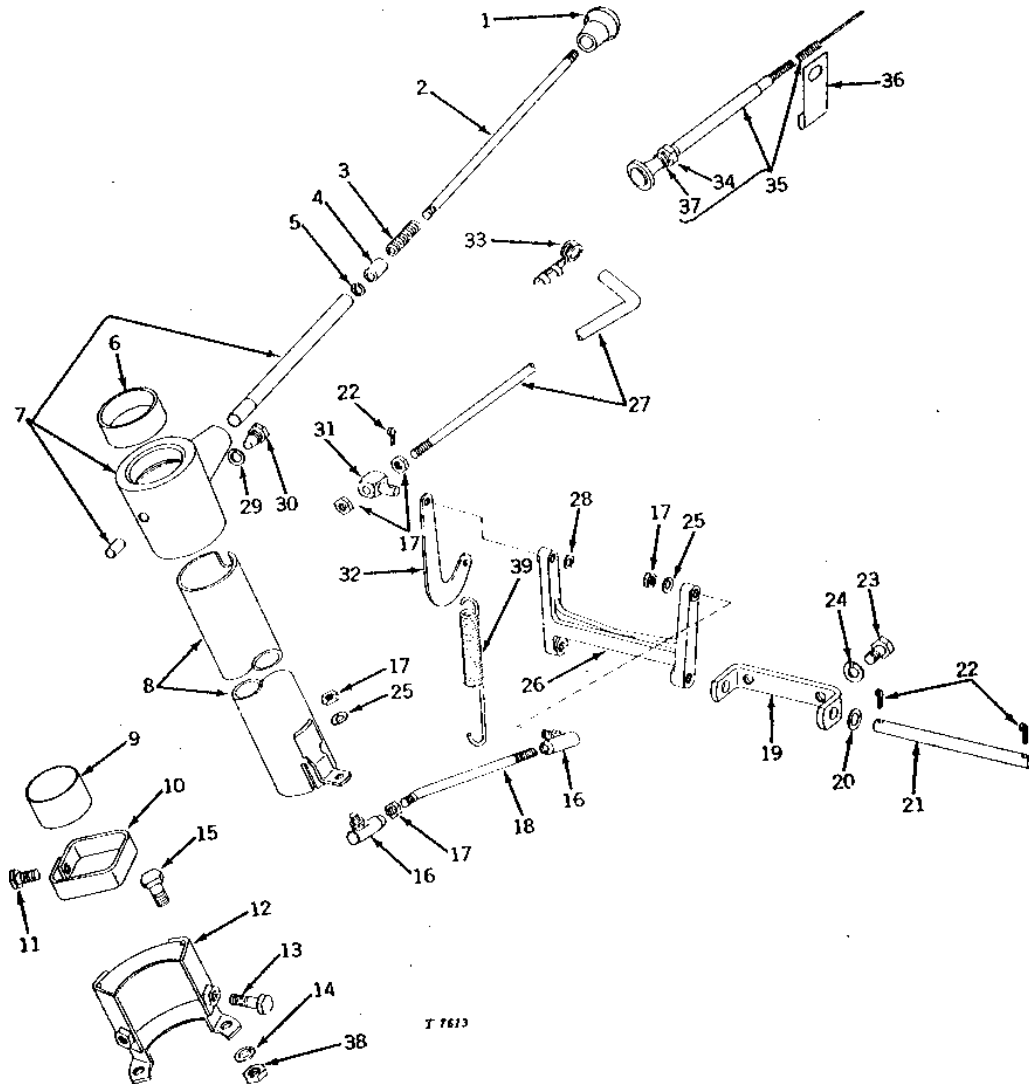

1F9

FUEL AND AIR

THROTTLE CONTROL (HAND OPERATED) (GASOLINE AND LP-GAS)

T7613 -UN-01JAN94

1F10

FUEL AND AIR

**THROTTLE CONTROL - CONTINUED
(HAND OPERATED)
(GASOLINE AND LP-GAS)**

KEY	PART NO.	PART NAME	QTY	TRACTOR SERIAL NO.	REMARKS
1	R26670	KNOB	1		
2	R38376	LEVER	1		(ALSO ORDER R38377) (SUB FOR T15179)
3	R28009	SPRING	1		
4	R26952	GUIDE	1		(SUB R38376 AND R38377)
5	R30828	SNAP RING	1		
6	R27075	BUSHING	1		
7	AT16821	LEVER	1		(MARKED T19156) (SUB FOR AR26614 OR AR30472)
8	AT12866	TUBE	1	-029000	(A) (C) (NO LONGER AVAILABLE)
	AT16597	TUBE	1	029001-	(A) (C) (NO LONGER AVAILABLE)
	AT12959	TUBE	1	-029000	(B) (NO LONGER AVAILABLE)
	AT16598	TUBE	1	029001-	(B) (NO LONGER AVAILABLE)
9	R105811	ISOLATOR	1		(SUB FOR R26958)
10	AR26613	CLAMP	1		
11	19H1227	CAP SCREW	1		1/4" X 1/2"
12	AT12867	BRACKET	1		(NO LONGER AVAILABLE)
13	19H3512	CAP SCREW	2		1/4" X 1-1/4"
14	12H304	LOCK WASHER	2		3/8", (LESS POWER STEERING)
15	19H1731	CAP SCREW	2		3/8" X 1", (LESS POWER STEERING)
16	T23688	BALL JOINT	2		(SUB FOR AL2096T)
17	14H649	NUT	5		1/4"
18	T14106	LEVER	1	-029000	(NO LONGER AVAILABLE)
	T18435	LEVER	1	029001-	(NO LONGER AVAILABLE)
19	T14110	BRACKET	1		(NO LONGER AVAILABLE)
20	24H1290	WASHER	2		21/64" X 3/4" X 0.035"
21	T14109	PIN	1		(NO LONGER AVAILABLE)
22	11M7079	COTTER PIN	3		0.098" X 0.472"
23	19H1900	CAP SCREW	2		5/16" X 3/4"
24	12H303	LOCK WASHER	2		5/16"
25	12H302	LOCK WASHER	2		1/4"
26	T14108	CLEVIS	1		(NO LONGER AVAILABLE)
27	T18579	ROD	1		(SUB FOR T14107) (NO LONGER AVAILABLE)
28	24H1286	WASHER	1		9/32" X 1/2" X 1/16"
29	12H304	LOCK WASHER	1		3/8"
30	R28007	BOLT	1		
31	A4948R	SWIVEL	1		
32	T18580	ARM	1	029001-	(NO LONGER AVAILABLE)
33	R26491	CLIP	1		
34	14H774	NUT	1		3/8"
35	AT21782	PUSH PULL CABLE	1		(SUB FOR AM1799T)
36	T12441	CLIP	1		(NO LONGER AVAILABLE)
37	12H310	LOCK WASHER	1		3/8"
38	14H1076	NUT	2		3/8"
39	M2112T	SPRING	1	029001-	

- (A) HI-CROP
- (B) ROW-CROP
- (C) ROW-CROP UTILITY