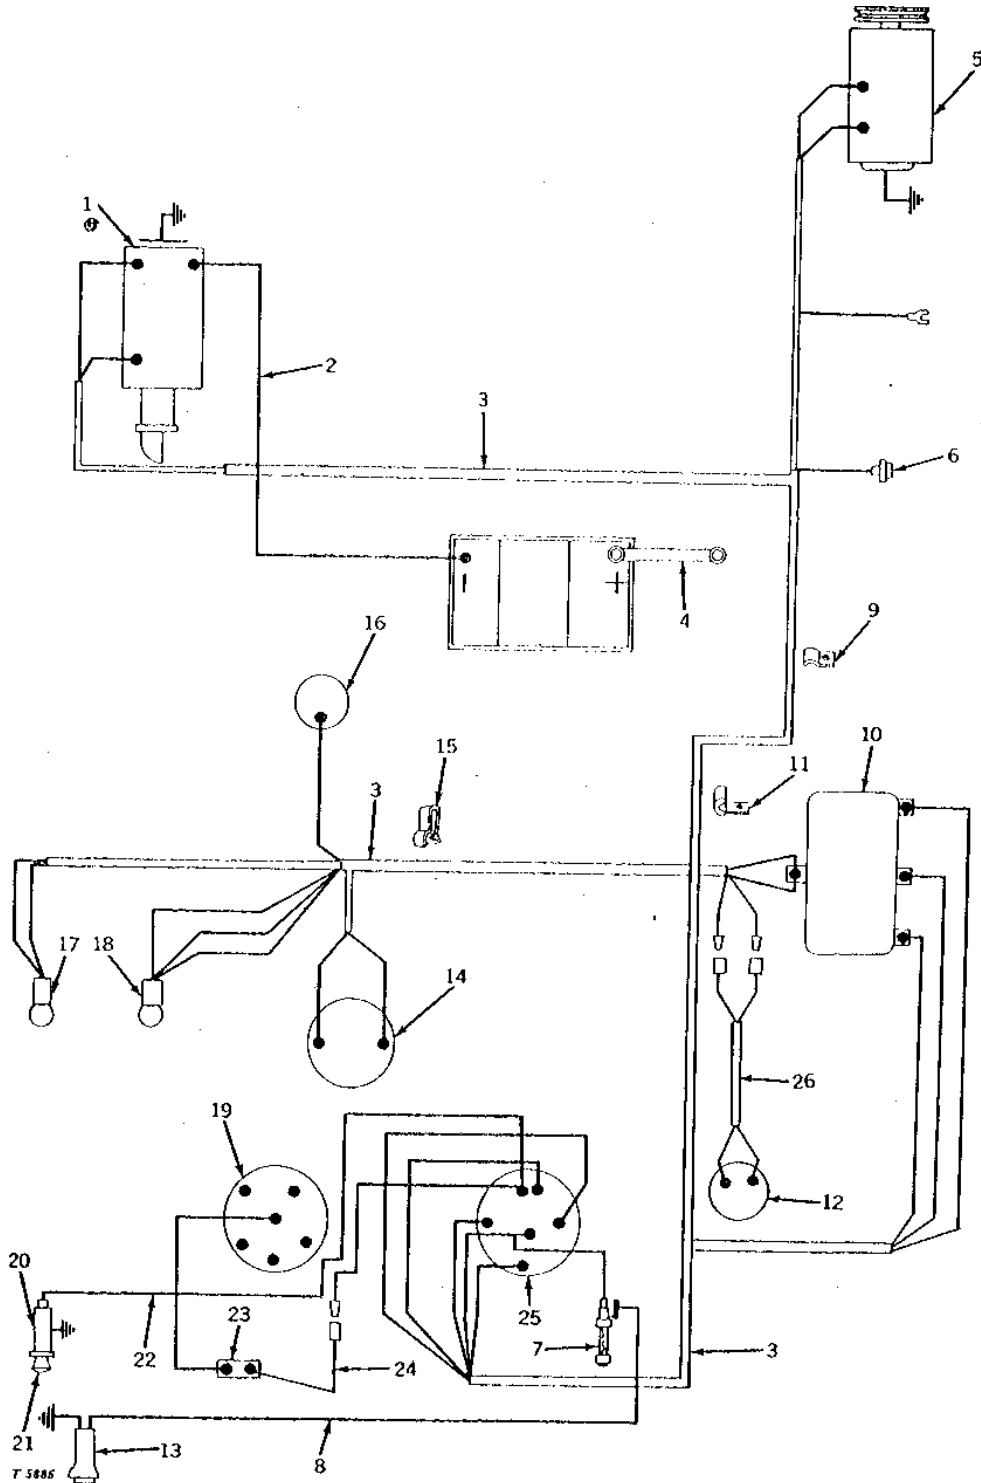

1G12

ELECTRICAL

ELECTRICAL SYSTEM WIRING HARNESS (GASOLINE AND LP-GAS) (TRACTOR SERIAL NO. 010001-042000)

T5885 -UN-01JAN94

1G13

ELECTRICAL

ELECTRICAL SYSTEM WIRING HARNESS - CONTINUED
(GASOLINE AND LP-GAS)
(TRACTOR SERIAL NO. 010001-042000)

KEY	PART NO.	PART NAME	QTY	TRACTOR SERIAL NO.	REMARKS
1	AT16311	MOTOR	1		(DELCO-REMY NOS. 1107879, 1107280, AND 1107326) (SUB FOR AT12283) (SUB TY6704)
	TY6704	STARTER	1		(REMANUFACTURED) (SUB FOR AT16311, TY1434 OR TY6629)
2	AT16286	CABLE	1		(SUB FOR AT12644) (NO LONGER AVAILABLE)
3	AT15946	WIRING HARNESS	1	-032696	(A) (ALSO ORDER AT15945) (SUB FOR AT12944 OR AT14033) (NO LONGER AVAILABLE)
	AT16866	WIRING HARNESS	1	032697-	(A) (NLA)
	AT15947	WIRING HARNESS	1	-032696	(B) (ALSO ORDER AT15945) (SUB FOR AT12945 OR AT14034) (NO LONGER AVAILABLE)
4	AT16867	WIRING HARNESS	1	032697-	(B) (NO LONGER AVAILABLE)
	AB1833R	GROUND CABLE	1		
5	AR21906	GENERATOR	1		(DELCO-REMY NOS. 1100399 AND 1947579) (20 AMPS) (SUB FOR AT12649) (SUB TY1430)
	TY1440	GENERATOR	1		(REMANUFACTURED) (SUB FOR AR21906)
6	AR27977	TOUCH SWITCH	1		OIL PRESSURE INDICATOR
7	AT12928	FUSE HOLDER	1		(NO LONGER AVAILABLE)
8	.....	WIRING LEAD	1		406 MM (16") (MAKE FROM R66319, (2) R32027, R32024 AND R32025) (SUB FOR AT12927)
9	T13814	CLAMP	5		
10	AT11855	VOLTAGE REGULATOR	1		(DELCO-REMY NO. 1118779)
11	T13744	CLAMP	1	-025804	
12	RE42069	KIT	1		NEUTRAL START (SUB FOR AR26413, APPL)
13	AR26571	SOCKET	1		
14	AR46271	GAUGE	1		FUEL, (SUB FOR AR26716, R34262 OR AT27153)
15	R44302	TIE BAND	AR		(SUB FOR F2084R)
16	AT12643	SENDER	1		(A)
17	.....	LAMP	1		OIL PRESSURE, (SUB FOR AT17816)
18	.....	LAMP	1		GENERATOR
19	AR28401	SWITCH	1		
20	AT15543	LIFTER	1		(NO LONGER AVAILABLE)
21	AR60937	LIGHTER	1		(SUB FOR AA5787R)
22	AT15823	WIRING LEAD	1		(SUB FOR AT12942 OR AT15544) (NO LONGER AVAILABLE)
23	AR28403	CIRCUIT BREAKER	1		
24	AT15823	WIRING LEAD	1		(SUB FOR AT12931) (NO LONGER AVAILABLE)
25	AR26528	SWITCH	1		
26	AT15945	WIRING HARNESS	1	-032696	

(A) GASOLINE
(B) LP-GAS