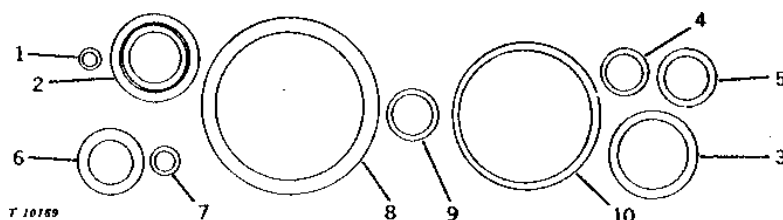

2G9

HYDRAULICS

REMOTE CYLINDER SEAL REPAIR KIT (SINGLE AND DUAL)

T10169 -UN-01JAN94

KEY	PART NO.	PART NAME	QTY	TRACTOR SERIAL NO.	REMARKS
1	A4365R	O-RING	2	(A)	
	A4365R	O-RING	3	(B)	
2	AM586T	SEAL	1	(A)	
	AM586T	SEAL	2	(B)	
3	M2624T	WASHER	2	(A)	
	M2624T	WASHER	3	(B)	
4	R375R	O-RING	4		
	R26906	O-RING	3	(A)	
5	R26906	O-RING	4	(B)	
	R26906	O-RING	4		
6	T13119	O-RING	4	(A)	
	T13119	O-RING	7	(B)	
7	R28782	O-RING	1	(A)	
	R28782	O-RING	2	(B)	
8	T14065	O-RING	1	(A)	
	T14065	O-RING	2	(B)	
9	T17882	WASHER	4		
	T18074	WASHER	1		
..	AT21103	KIT	1	(A) COMPLETE (NO LONGER AVAILABLE)	

(A) SINGLE
(B) DUAL