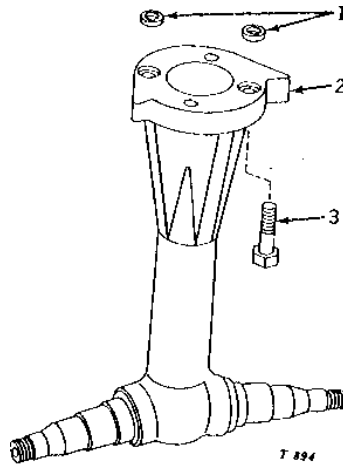

2H9

WHEELS, FRONT AXLES, SHEET METAL

DUAL FRONT SPINDLE ASSEMBLY (ROW-CROP)

T894 -UN-01JAN94

KEY	PART NO.	PART NAME	QTY	TRACTOR SERIAL NO.	REMARKS
1	M14T	WASHER	2		
2	AT12488	SPINDLE	1	(MARKED T13400 AND T13431) (NO LONGER AVAILABLE)	
3	19H2672	CAP SCREW	4	5/8" X 2"