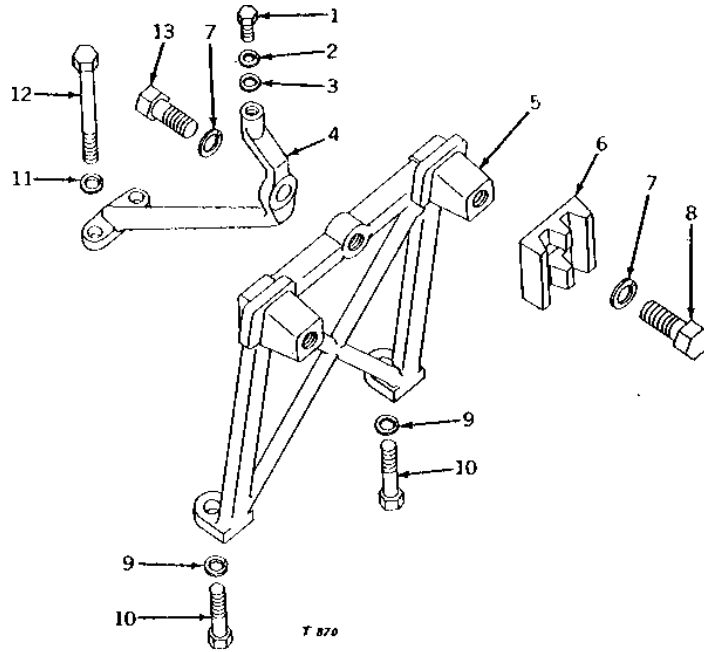

2H22

WHEELS, FRONT AXLES, SHEET METAL

IMPLEMENT ATTACHING BRACKET (ROW-CROP)

T870 -UN-01JAN94

KEY	PART NO.	PART NAME	QTY	TRACTOR SERIAL NO.	REMARKS
1	19H1924	CAP SCREW	1		7/16" X 3/4"
2	12H293	LOCK WASHER	1		7/16"
3	24H1325	WASHER	1		15/32" X 59/64" X 0.065"
4	T14774	BRACE	1	-019696	(NO LONGER AVAILABLE)
	T17047	SUPPORT	1	019697-	(NO LONGER AVAILABLE)
5	T14775	BRACKET	1		(NO LONGER AVAILABLE)
6	T14190	BARRIER	2		(NO LONGER AVAILABLE)
7	12H236	LOCK WASHER	3		3/4"
8	19H1768	CAP SCREW	2		3/4" X 2"
9	12H294	LOCK WASHER	2		5/8"
10	19H2602	CAP SCREW	2		5/8" X 2-5/8"
11	12H301	LOCK WASHER	2		1/2"
12	19H1840	CAP SCREW	2		1/2" X 5-1/2"
13	19H1798	CAP SCREW	1	-019696	3/4" X 1-3/4"
	19H1782	CAP SCREW	1	019697-	3/4" X 2-1/4"