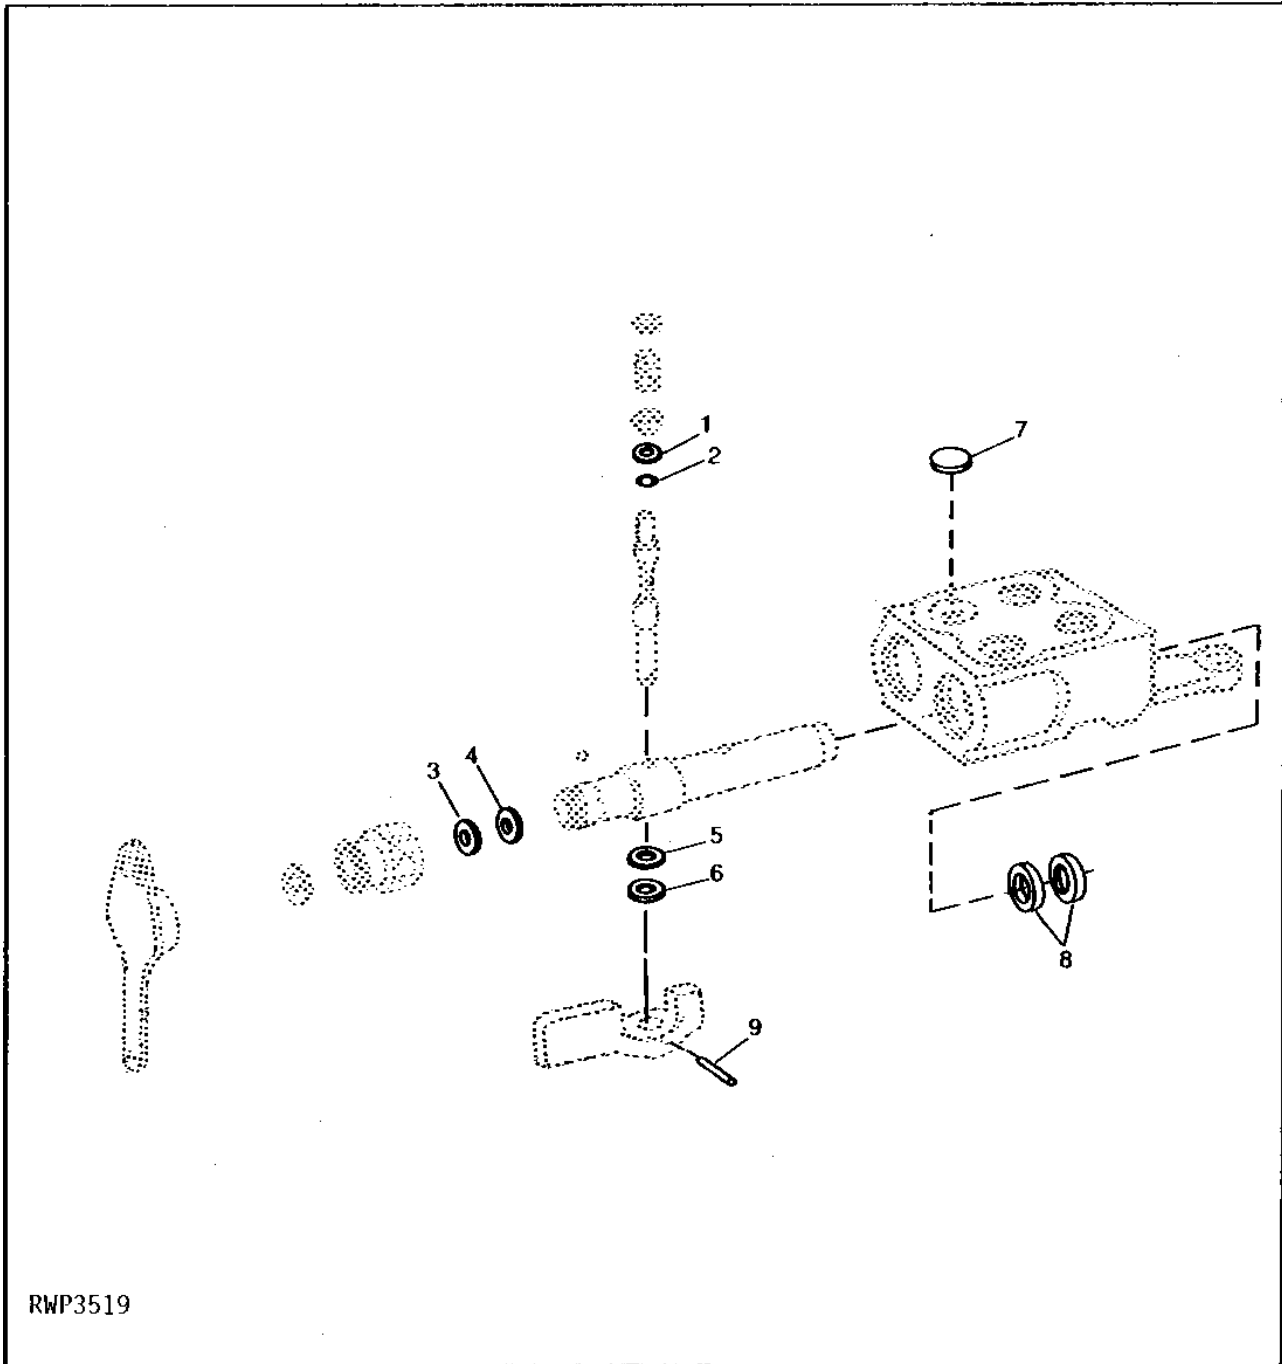

2G13

HYDRAULICS

RWP3519

-UN-01JAN94

ISO COUPLER OVERHAUL KIT

RWP3519

2G14

HYDRAULICS

ISO COUPLER OVERHAUL KIT - CONTINUED

KEY	PART NO.	PART NAME	QTY	TRACTOR SERIAL NO.	REMARKS
1	R31136	BACK-UP RING	2		
2	R10093	O-RING	2		
3	R71387	WASHER	2		
4	R74210	O-RING	2		
5	P51212	O-RING	2		
6	R78766	BACK-UP RING	2		
7	30H15	PLUG	2	1-1/8"	
8	R79311	SEAL	4	(SUB A4730R AND R26480, THIS APPLICATION)	
9	34H247	SPRING PIN	2		
10	RE13815	KIT	1