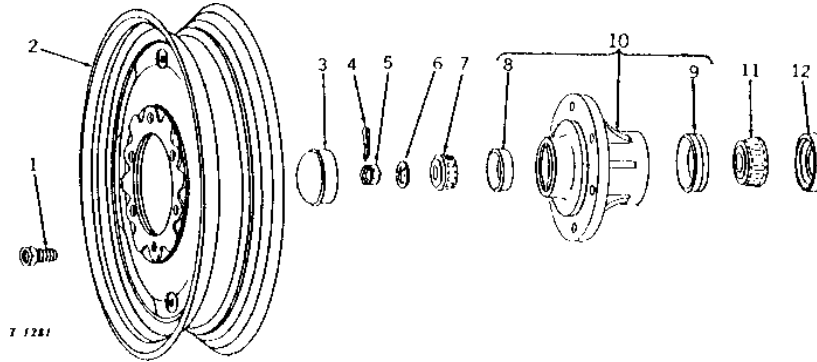

2H12

WHEELS, FRONT AXLES, SHEET METAL

T1281 -UN-01JAN94

FRONT WHEEL

KEY	PART NO.	PART NAME	QTY	TRACTOR SERIAL NO.	REMARKS
1	JD19	WHEEL BOLT	12		
2	JD1091	WHEEL	2	(C)	
	JD3002	RIM	2	(A) (C)	
	JD1291	WHEEL	2	(A) (C) (6.50 X 16")	
	JD3011	RIM	1	(B) (D)	
	JD3039	WHEEL	2	(A) (7.50 X 16" TIRE) (SUB FOR JD1293)	
	JD3003	RIM	2	(E) (7.50 X 16" TIRE)	
3	T12688	CAP	2		
	M825T	CAP	2	(E)	
4	11M7030	COTTER PIN	2	5 X 40 MM	
5	14H902	NUT	2	3/4"	
6	T10510	WASHER	2		
7	JD8905	BEARING CONE	2		
	JD8135	BEARING CONE	2	(E)	
8	JD8239	BEARING CUP	2		
	JD7438	BEARING CUP	2	(E)	
9	JD8230	BEARING CUP	2		
	JD7449	BEARING CUP	2	(E)	
10	AT11921	HUB	2	(A) (C) (6.00 X 16" AND 6.50 X 16" TIRES) (MARKED T12674)	
	AT11920	HUB	2	(C) (7.50 X 15" - 6-PLY AND 7.50 X 16" - 4-PLY TIRES) (MARKED T12673) (SUB T25809, JD8230, JD8239 AND (6) JD16)	
	T25809	HUB	2	(DUAL OR ROLL-O-MATIC) (ALSO ORDER (6) JD16, JD8230 AND JD8239)	
	AT11921	HUB	2	(B) (MARKED T12674) (ADJUSTABLE FRONT TREAD)	
	AM1728T	HUB	2	(E) (MARKED M1645T) (NO LONGER AVAILABLE)	
11	JD8194	BEARING CONE	2		
	JD8134	BEARING CONE	2	(E)	
12	AT10344	SEAL	2		
	AM3094T	SEAL	2	(E)	

- (A) HI-CROP
- (B) ROW-CROP
- (C) ROW-CROP UTILITY
- (D) ROW-CROP UTILITY HIGH CLEARANCE
- (E) ROW-CROP UTILITY LOW PROFILE