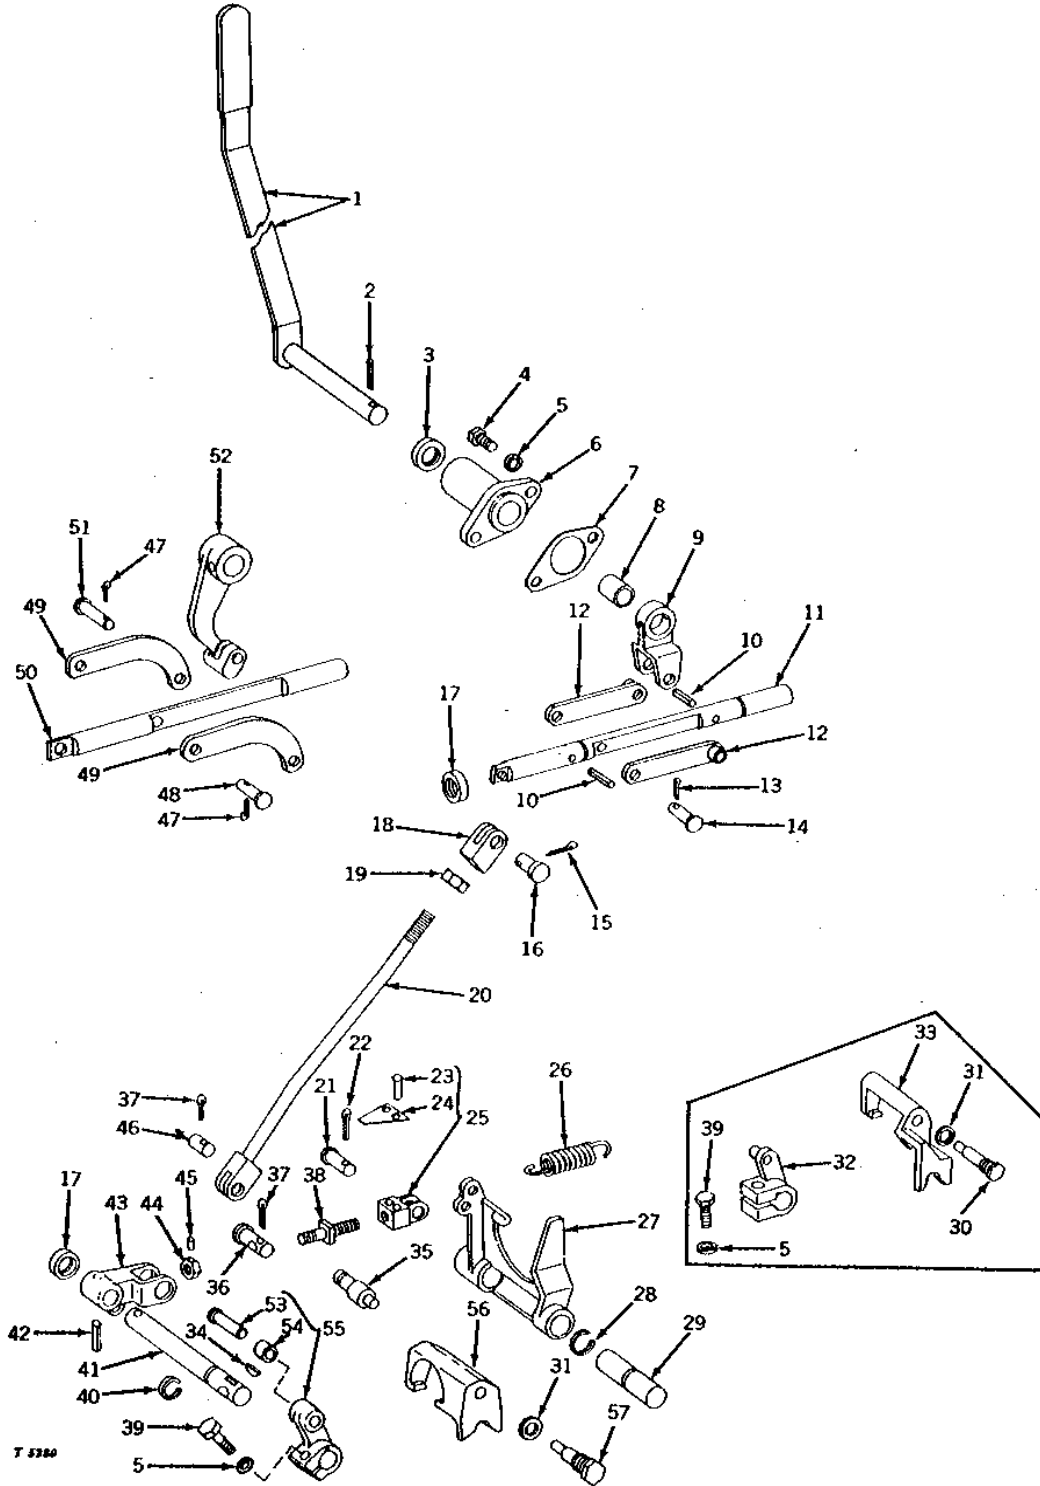

(A) ROCKFORD
(B) DANA

2B1

POWER TRAIN

T5280 -UN-01JAN94

PTO CLUTCH SHIFTER

2B2

POWER TRAIN

PTO CLUTCH SHIFTER - CONTINUED