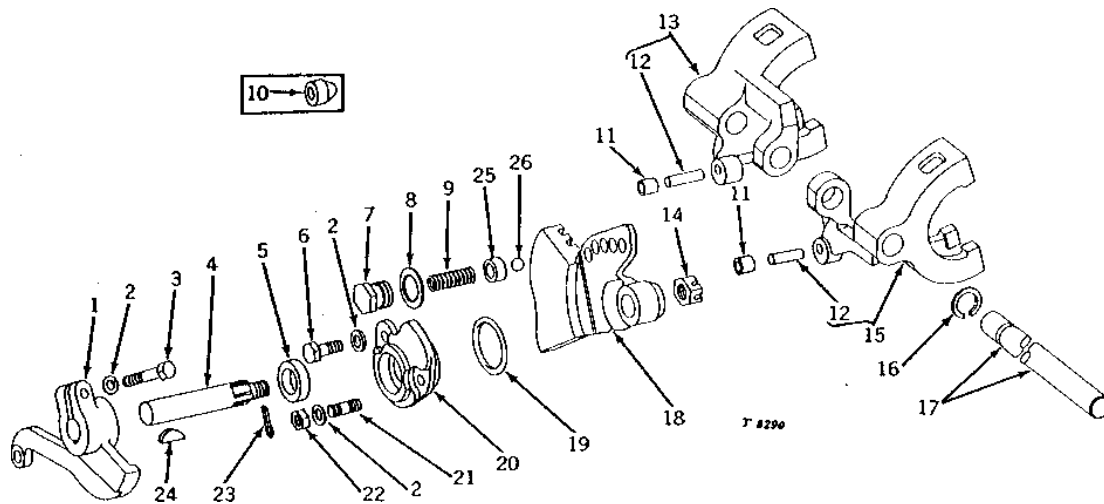

2B14

POWER TRAIN

T8290 -UN-01JAN94

RANGE CHANGE SHIFTER

KEY	PART NO.	PART NAME	QTY	TRACTOR SERIAL NO.	REMARKS
1	T13210	ARM	1	-013881	(NO LONGER AVAILABLE)
	T16629	ARM	1	013882-	(SUB FOR T16488) (NO LONGER AVAILABLE)
2	12H304	LOCK WASHER	4	-013881	3/8"
	12H304	LOCK WASHER	3	013882-	3/8"
3	19H1800	CAP SCREW	1		3/8" X 1-1/2"
4	T13608	SHAFT	1	-045721	(SUB T19419 AND E17421)
	T19419	SHAFT	1	045722-	(NO LONGER AVAILABLE)
5	AR389R	SEAL	1		
6	19H2284	CAP SCREW	2	-013881	3/8" X 7/8"
	19H2284	CAP SCREW	1	013882-	3/8" X 7/8"
7	T15427	FITTING	1		
8	T13213	WASHER	1		
9	T19076	SPRING	1		(ALSO ORDER M886T AND T19079 UNLESS PREVIOUSLY INSTALLED) (SUB FOR T13212)
10	T13611	DETENT	1	-037871	(SUB M886T, T19076 AND T19078)
11	T13225	SHIFTER	1	-026918	(SUB R26207 AND R26206)
	R26207	ROLLER	2	026919-	
	R26206	PIN	2		
13	AT16706	SHIFTER	1		(MARKED T13549) (SUB FOR AT12618)
14	C2072R	NUT	1	-045721	
	E17421	LOCK NUT	1	045722-	
15	AT16705	SHIFTER	1	-014794	(ALSO ORDER R52499) (SUB FOR AT12617)
	AT16705	SHIFTER	1	014795-	(MARKED T15999) (SUB FOR AT14250 OR AT14965)
16	B169R	SNAP RING	1		
17	T19412	SHAFT	1		(SUB FOR T13612) (NO LONGER AVAILABLE)
18	T13610	CAM	1		
19	T13609	GASKET	1	-013881	(NO LONGER AVAILABLE)
	R26773	O-RING	1	013882-	
20	T13623	SUPPORT	1	-013881	(NO LONGER AVAILABLE)
	T16620	SUPPORT	1	013882-	(SUB FOR T16489) (NO LONGER AVAILABLE)
21	R32042	STUD	1		3/8" X 1-3/16", (SUB FOR T13226)
22	14H1076	NUT	1		3/8"
23	11M7083	COTTER PIN	1	-045721	3.200 X 50 MM
24	26H17	SHAFT KEY	1		3/16" X 7/8"
25	T19078	RETAINER	1	037872-	
26	M886T	BALL	1	037872-