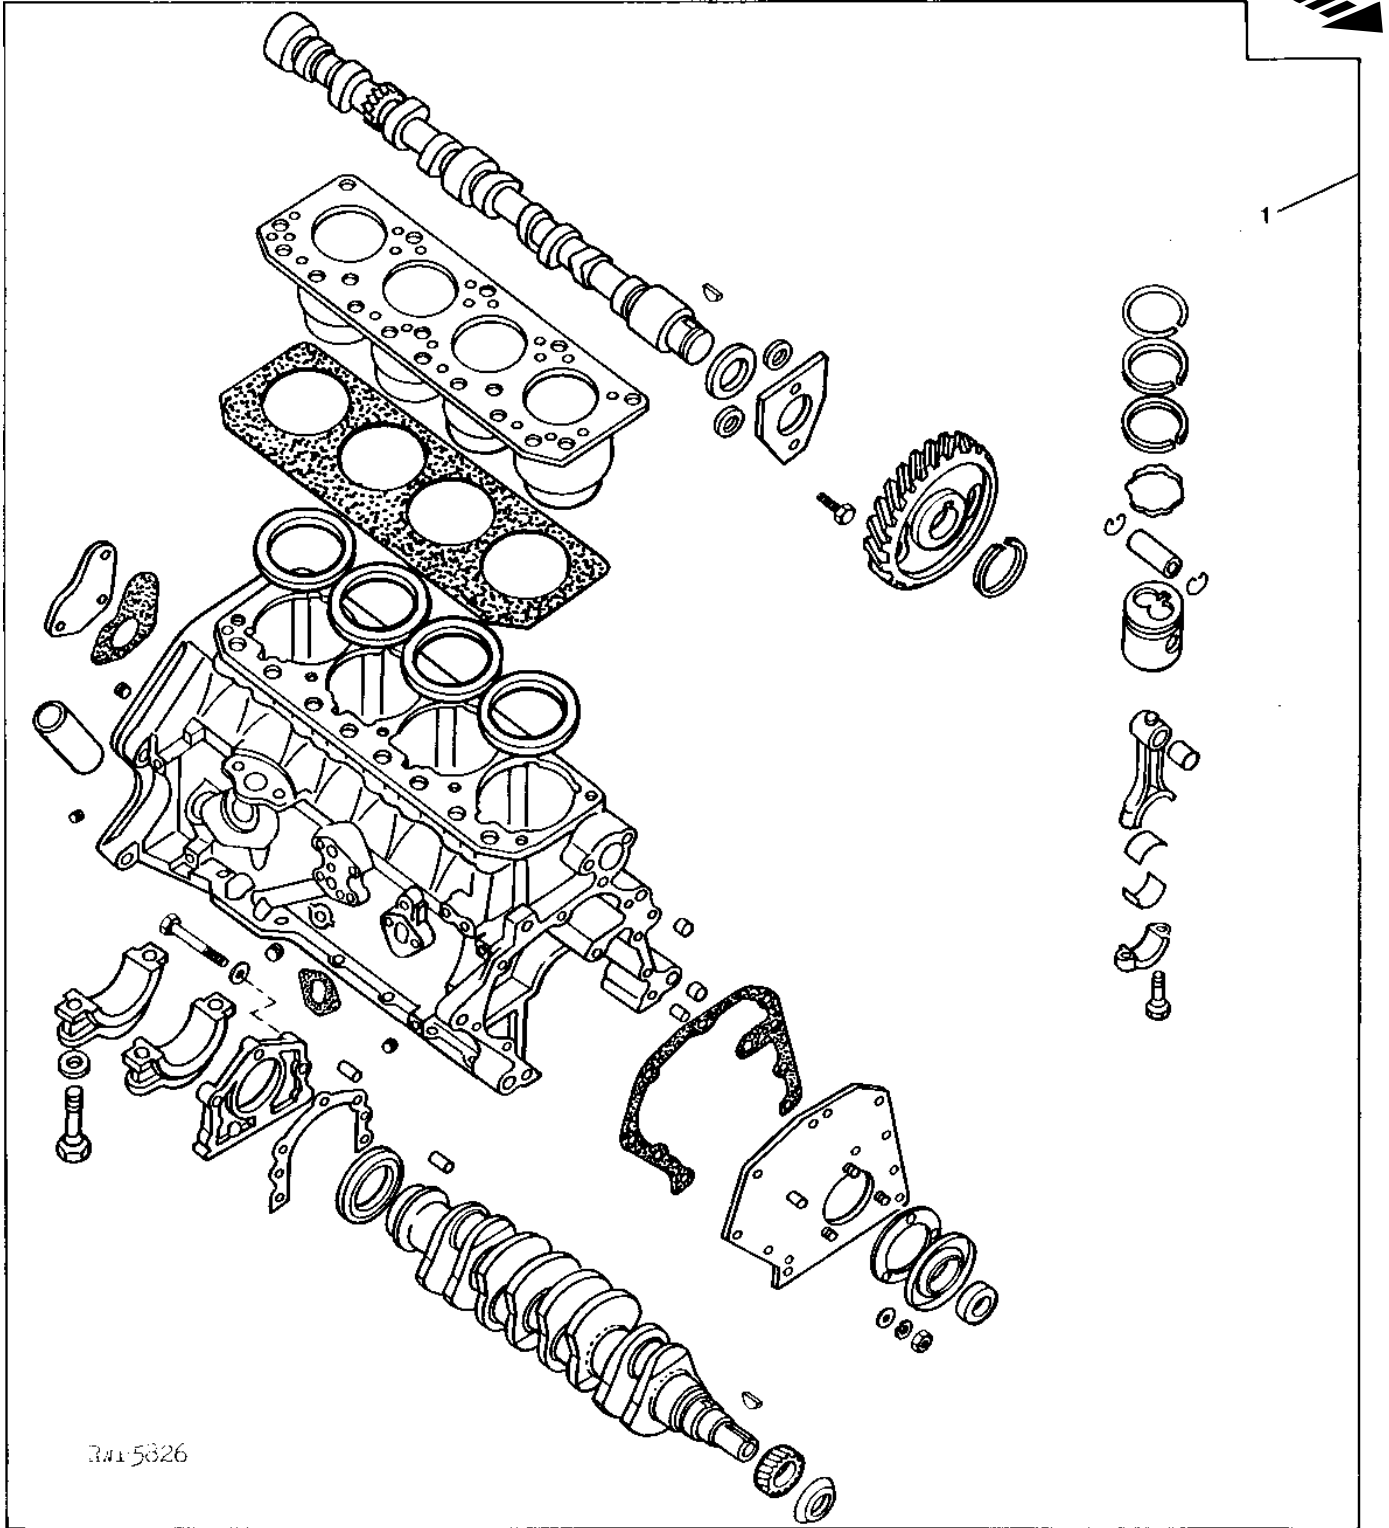

1B6

ENGINE

CYLINDER BLOCK - CONTINUED

KEY	PART NO.	PART NAME	QTY	TRACTOR SERIAL NO.	REMARKS
1	AT15762	PLATE	1	-012515	(A) CYLINDER LINER, (ALSO ORDER AT15763, (2) T16475, (4) AR65507 AND R98944) (SUB FOR AT11781)
	AT15762	PLATE	1	012516-	(A) (SUB FOR AT14378, AT11781 OR T12226)
	AT15761	PLATE	1		(B) (SUB FOR AT11779)
2	T17517	GASKET	1		(SUB FOR T12370, T15960 OR T16165) (SUB R98944)
3	T16164	WASHER	4		(A) (SUB FOR T37172 OR T27122)
	T12457	WASHER	4		(B)
4	T491T	GASKET	1		
5	T708T	COVER	1		(NO LONGER AVAILABLE)
6	12H303	LOCK WASHER	3		5/16"
7	19H1849	CAP SCREW	3		5/16" X 1-1/4"
8	15H275	PIPE PLUG	2		1/4"
9	AT12961	CAP	1		
10	T14280	TUBE	1		(NO LONGER AVAILABLE)
11	15H558	PIPE PLUG	AR		1/8", (6 USED (A)) (4 USED (B))
12	T16671	ADAPTER	1	-031946	OIL PRESSURE SENDING UNIT (NO LONGER AVAILABLE)
13	M4224T	PLUG	1		
14	AT17845	CAP	AR		(5 USED (A)) (3 USED (B)) (SUB FOR T18119, AT14213, AT16293, T18120, T18121 OR AT14214) (NO LONGER AVAILABLE)
15	R73290	WASHER	AR		(10 USED (A)) (6 USED (B)) (SUB FOR R73290)
16	T15539	BOLT	AR		(10 USED (A)) (6 USED (B))
17	14H650	NUT	2	-029000	5/16"
18	12H303	LOCK WASHER	2	-029000	5/16"
19	T12528	STUD	2	-029000	(NO LONGER AVAILABLE)
20	19H2127	CAP SCREW	2	029001-	5/16" X 7/8"
21	R20498	WASHER	2	029001-	
22	R97350	GASKET	1		(SUB FOR R27285)
23	R27286	COVER	1		(SUB FOR T534T)
24	19H2284	CAP SCREW	AR		3/8" X 7/8", (9 USED (A)) (6 USED (B))
	19H2552	CAP SCREW	3		(B)
25	12H304	LOCK WASHER	9		(A) (B) 3/8"
26	AT14154	COVER	1	-012515	(A) (NO LONGER AVAILABLE)
	AT14502	COVER	1	012516-	(A) (NO LONGER AVAILABLE)
	AT14151	COVER	1	-013518	(B) (NO LONGER AVAILABLE)
	AT14501	COVER	1	013519-	(B) (NO LONGER AVAILABLE)
27	T16469	GASKET	1		(SUB FOR T488T)
28	L4128T	DOWEL PIN	2	-012515	(A) (USE WITH AT13820) (NO LONGER AVAIABLE)
	T16475	PIN	2	-012515	(A) (USE WITH AT15455)
	T16468	DOWEL PIN	2	012516-	(A)
	L4128T	DOWEL PIN	2	-013518	(B) (USE WITH AT13819) (NO LONGER AVAILABLE)
	T16475	PIN	1	-013518	(B) (USE WITH AT15454)
	T16468	DOWEL PIN	1	013519-	(B)
	L4128T	DOWEL PIN	1	013519-	(B) (NO LONGER AVAILABLE)
29	T15802	DOWEL PIN	1		(A)
	L4129T	DOWEL PIN	1	-013518	(B) (USE WITH AT13819)
	T16475	PIN	1	-013518	(B) (USE WITH AT15454)
	T16470	PIN	1	013519-	(B) (NO LONGER AVAILABLE)
30	T12083	CAP	1		
31	AM2780T	VALVE	1		
32	AT13820	CYLINDER BLOCK	1	-012515	(A) (SUB AT15763, (2) T16475, (4) AR65507, R98944 AND AT15762)
	AT15763	CYLINDER BLOCK	1	012516-	(A) (MARKED T16162 OR T17513) (SUB FOR AT14482 OR AT15455)
	AT13819	CYLINDER BLOCK	1	-013518	(B) (SUB AT15454 AND (2) T16475)
	AT15454	CYLINDER BLOCK	1	013519-	(B) (MARKED T16277) (SUB FOR AT14481, AT13812 OR AT13819)

(A) DIESEL
(B) GASOLINE AND LP-GAS

1B7

ENGINE

RWP5826 -UN-01JAN94

SHORT BLOCK

RWP 5826