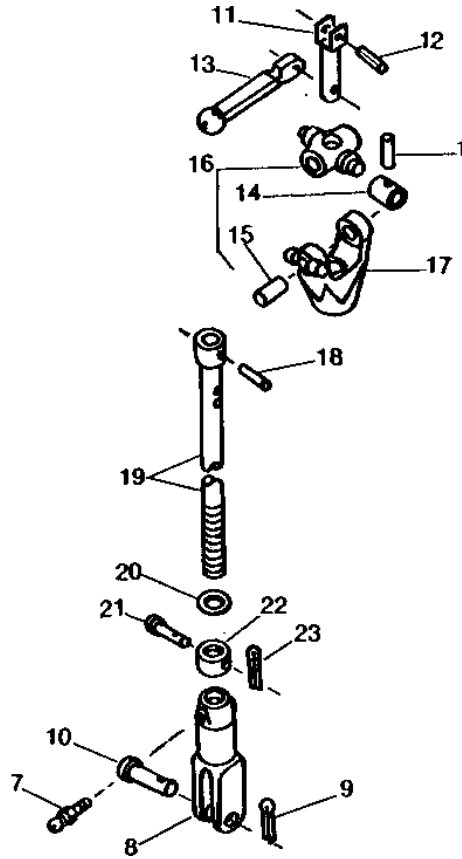

2F2

HYDRAULICS

RWP4833 -UN-01JAN94

LIFT LINKS (ROW-CROP AND ROW-CROP UTILITY)

RWP4833