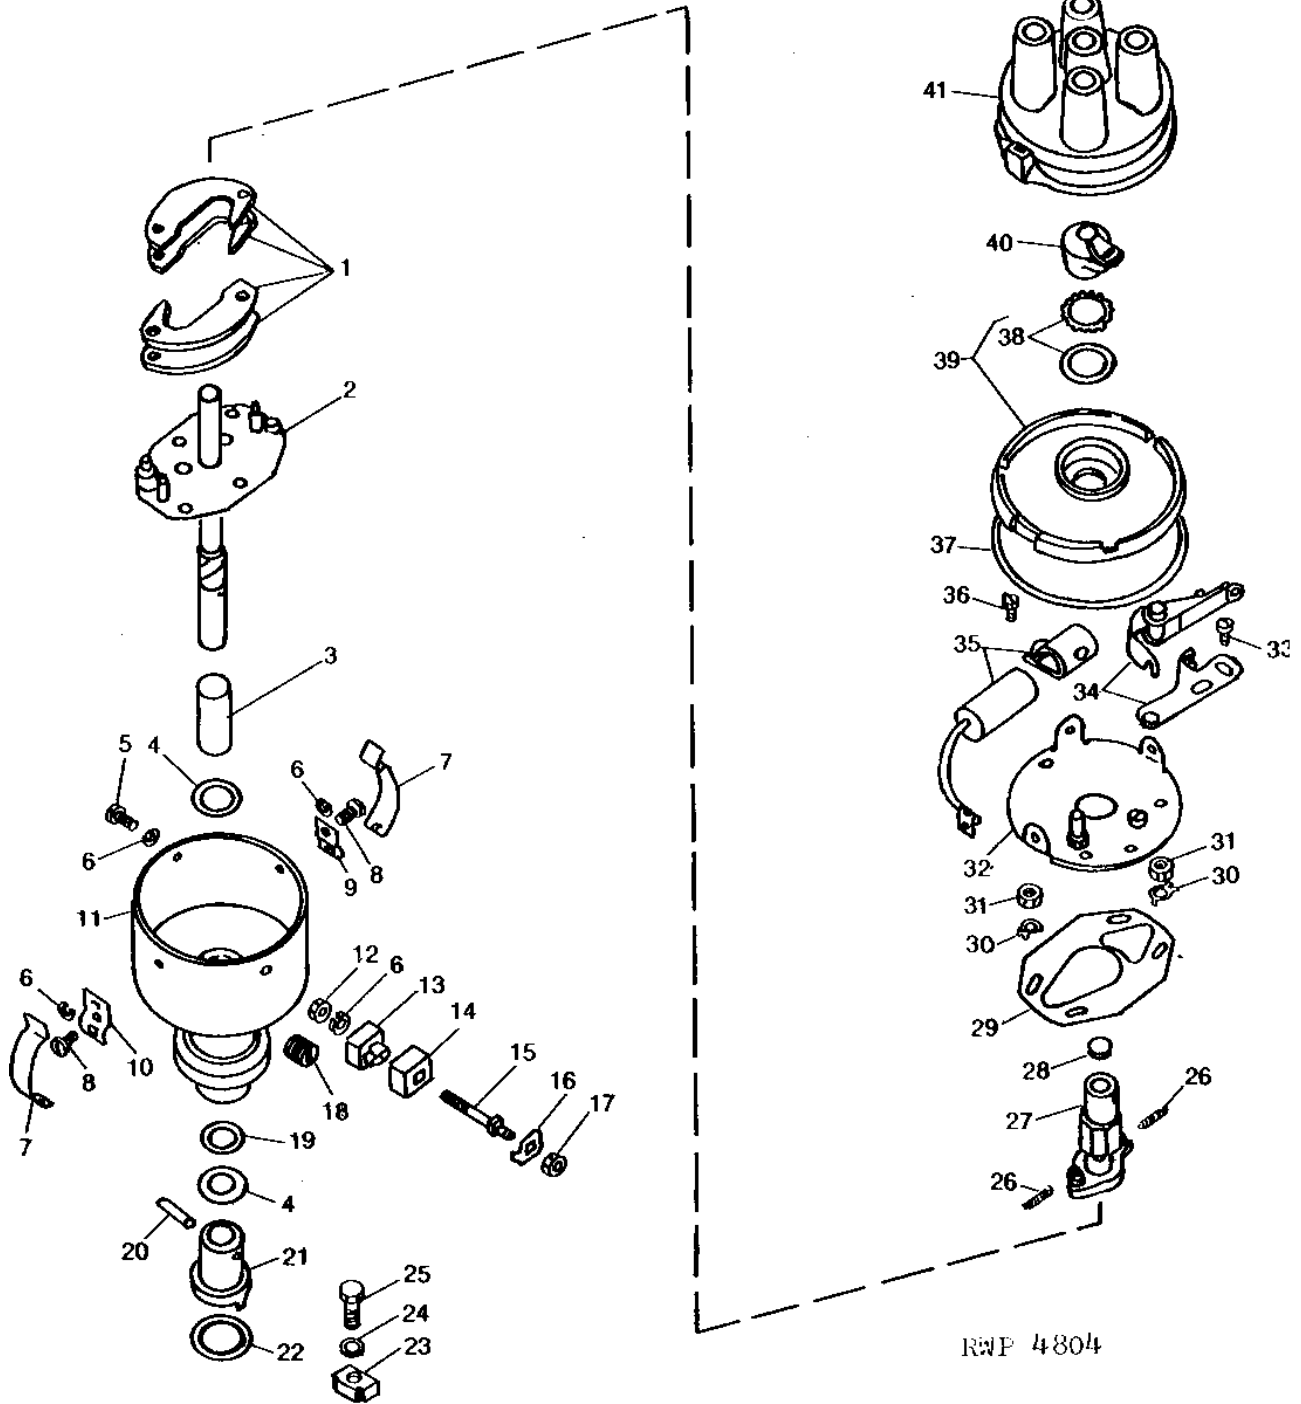

1G19

ELECTRICAL

DISTRIBUTOR
(DELCO-REMY NO. 1112623)

RWP4804 -UN-01JAN94

1G20

ELECTRICAL

**DISTRIBUTOR - CONTINUED
(DELCO-REMY NO. 1112623)**

KEY	PART NO.	PART NAME	QTY	TRACTOR SERIAL NO.	REMARKS
1	1881371	WEIGHT	4		(NO LONGER AVAILABLE)
2	1923301	SHAFT	1		(NO LONGER AVAILABLE)
3	1909003	BUSHING	1		
4	811912	WASHER	2		(SUB R68625)
5	21H972	SCREW	1		0.164" X 5/16"
6	12M7084	LOCK WASHER	4		0.169"
7	1889967	CLAMP	2		
8	21H996	SCREW	2		0.164" X 3/8"
9	1889999	SUPPORT	1		
10	1847289	SUPPORT	1		
11	1917312	HOUSING	1		(NO LONGER AVAILABLE)
12	14H1026	NUT	1		0.138", (SUB FOR 817363)
13	AR78929	KIT	1		IGNITION TERMINAL, (SUB FOR 1916805 OR AR80069) (NO LONGER AVAILABLE)
14	1914142	BUSHING	1		(NLA)
15	1916806	STUD	1		(NLA)
16	12H246	LOCK WASHER	1		0.190", (SUB FOR 1909206 OR 1914144)
17	14H605	NUT	1		0.164"
18	15H566	PIPE PLUG	1		1/8", (SUB FOR R11085)
19	810074	WASHER	AR		0.13 MM (.005")
	T24331	SHIM	AR		0.25 MM (.010") (SUB FOR 810078) (NLA)
20	829421	DOWEL PIN	1		
21	1909273	COUPLING	1		
22	F2632R	GASKET	1		(SUB FOR M414T)
23	T12459	CLIP	2		
24	12H303	LOCK WASHER	2		5/16"
25	19H1905	CAP SCREW	2		5/16" X 1"
26	1904292	SPRING	2		
27	1937455	CAM	1		(ORDER AR11162) (NLA)
28	T24319	WICK	1		(SUB FOR 819639) (NO LONGER AVAILABLE)
29	1885557	PLATE	1		(NO LONGER AVAILABLE)
30	12H246	LOCK WASHER	2		0.190", (SUB FOR 1885558)
31	14H631	NUT	2		0.190"
32	1847643	PLATE	1		
33	T19088	SCREW	1		(SUB FOR 816784)
34	AT14467	CONTACT	1		(REGULAR) (SUB FOR 1855720) (SUB AT14469)
	AT14469	CONTACT	1		(HEAVY-DUTY) (SUB FOR 1882965)
	AT14466	POINT	1		(HEAVY-DUTY) (INCLUDES AT14468)
35	AT14468	CAPACITOR	1		(SUB FOR 1869704)
36	21H968	SCREW	1		0.164" X 3/16"
37	1889966	GASKET	1		
38	1914309	SEAL	1		(SUB AT139833)
39	1900119	COVER	1		
40	820445	ROTOR	1		
41	811735	CAP	1		
..	AT17366	IGNITION DISTRIBUTOR	1		(SUB AR11162) (SUB FOR AT361T) (NLA)