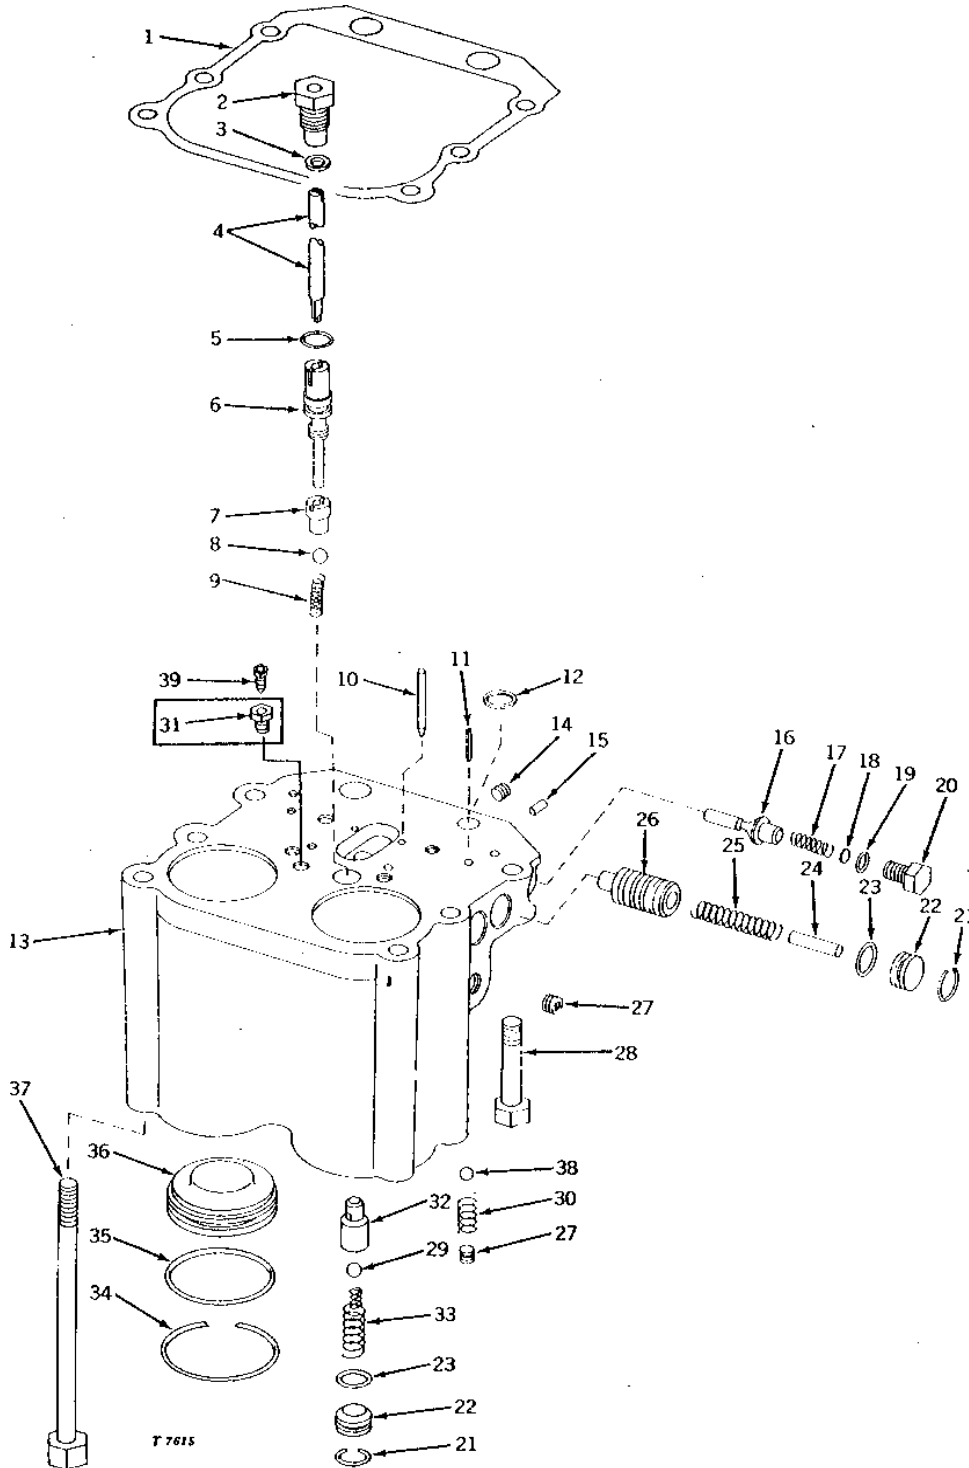

2D12

HYDRAULICS

ROCKSHAFT CONTROL VALVE (SINGLE)

T7615 -UN-01JAN94

2D13

HYDRAULICS

ROCKSHAFT CONTROL VALVE - CONTINUED (SINGLE)

KEY	PART NO.	PART NAME	QTY	TRACTOR SERIAL NO.	REMARKS
1	T16683	GASKET	1		(SUB FOR T13128)
2	T12684	FITTING	1		(NO LONGER AVAILABLE)
3	A4847R	WASHER	1		
4	T12781	SHAFT	1		(NO LONGER AVAILABLE)
5	R459R	O-RING	1		
6	T12776	SCREW	1		(NO LONGER AVAILABLE)
7	T12493	SEAT	1		(NO LONGER AVAILABLE)
8	R26552	BALL	1		
9	T12492	SPRING	1		
10	T12775	PIN	1		
11	T14277	SHAFT	1		
12	T17882	WASHER	1		(SUB FOR T13718 AND T16132)
13	AT16739	HOUSING	1		(MARKED T19039) (SUB FOR T16335) (NO LONGER AVAILABLE)
14	15H275	PIPE PLUG	3		1/4"
15	T17370	DOWEL PIN	1		(NO LONGER AVAILABLE) (SUB FOR T12461)
16	T12614	VALVE	1		(NO LONGER AVAILABLE)
17	T12615	SPRING	1		
18	T12616	SHIM	AR		0.51 MM (.02")
	T17538	SHIM	AR		0.76 MM (.03") (NO LONGER AVAILABLE)
19	R26286	O-RING	1		
20	R27094	DRAIN PLUG	1		
21	M3265T	SNAP RING	2		
22	T12619	PLUG	2		
23	T13119	O-RING	2		
24	T15566	VALVE	1		(SUB T19228)
25	T12703	SPRING	1		
26	T19228	VALVE	1		(SUB FOR T12488) (NO LONGER AVAILABLE)
27	15H666	PIPE PLUG	6		3/8"
28	19H1990	CAP SCREW	2		1/2" X 2-1/4"
29	400R	BALL	1		
30	T13815	SPRING	1		
31	15H275	PIPE PLUG	1	-034124	1/4"
	15H639	PIPE BUSHING	1	034125-038244	1/8"
32	R59083	VALVE	1		(SUB FOR R27512 OR R44299)
33	R26565	SPRING	1		
34	T12486	RING	2		
35	A4444R	O-RING	2		
36	T12485	COVER	2		
37	19H1991	CAP SCREW	4		1/2" X 8"
38	R26552	BALL	1		
39	AA6314R	VALVE	1	034125-	
..	AT14806	CONTROL VALVE	1		(NO LONGER AVAILABLE)