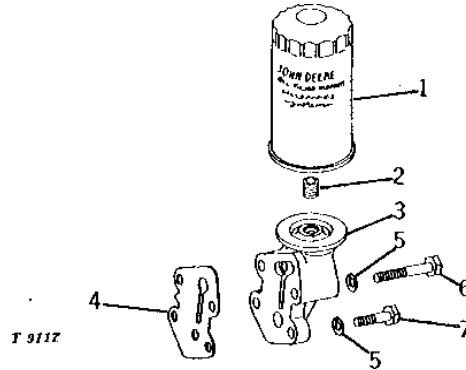

1B10

ENGINE

OIL FILTER ASSEMBLY (TRACTOR SERIAL NO. 010001-042000)

T8443 -UN-01JAN94

KEY	PART NO.	PART NAME	QTY	TRACTOR SERIAL NO.	REMARKS
1	M94T	NUT	1		(NO LONGER AVAILABLE)
2	M93T	WASHER	1		
3	AM236T	CASE	1		(SUB FOR AM738T)
4	M91T	SHIM	1		
5	M90T	SPRING	1		(NO LONGER AVAILABLE)
6	M293T	PLATE	1		(SUB FOR AM735T)
7	AH1082R	OIL FILTER	1		(SUB FOR AH1111RT)
8	M1304T	WASHER	1		(SUB 24M7085)
9	M88T	WASHER	1		
10	T190T	STUD	1		
11	M96T	GASKET	1		
12	19H1733	CAP SCREW	1	3/8" X 2-1/2"	
13	19H2552	CAP SCREW	3	3/8" X 1-1/8"	
14	12H304	LOCK WASHER	4	3/8"	
15	15H558	PIPE PLUG	1	1/8"	
16	15H604	PIPE PLUG	1	1/4"	
17	T12456	GASKET	1		
18	T420T	BASE	1		(NO LONGER AVAILABLE) (SUB FOR T12455)
..	AT17925	KIT	1		FULL FLOW OIL FILTER (NO LONGER AVAILABLE)

1B11

ENGINE

FULL FLOW OIL FILTER ASSEMBLY (TRACTOR SERIAL NO. 042001-)

T9117 -UN-01JAN94

KEY	PART NO.	PART NAME	QTY	TRACTOR SERIAL NO.	REMARKS
1	T19044	OIL FILTER	1		
2	T19042	INSERT	1		
3	T19041	BASE	1		(NO LONGER AVAILABLE)
4	T19043	GASKET	1		
5	12H304	LOCK WASHER	4	3/8"	
6	19H1733	CAP SCREW	2	3/8" X 2-1/2"	
7	19H3219	CAP SCREW	2	3/8" X 1-3/8"	
..	AT17925	KIT	1		COMPLETE (NO LONGER AVAILABLE)