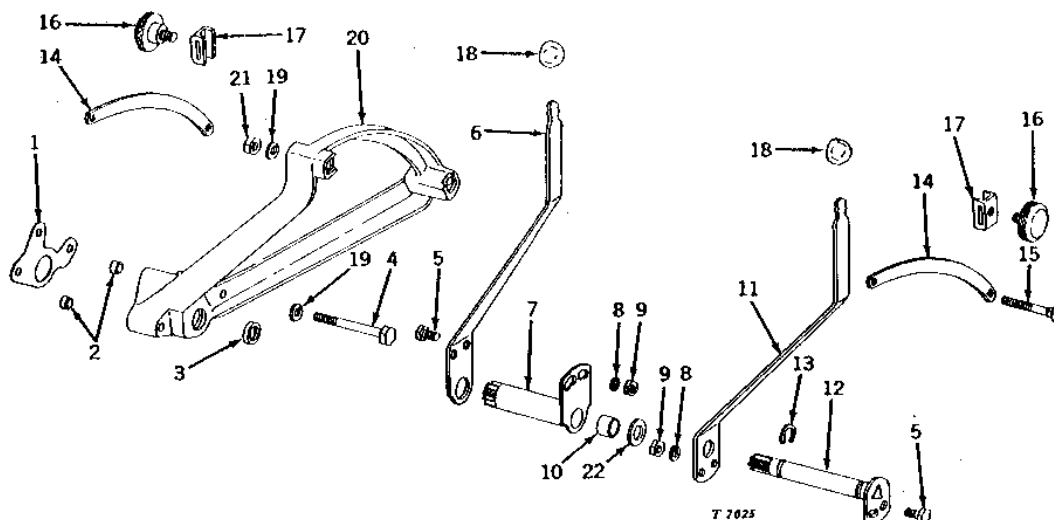

2E3

HYDRAULICS

ROCKSHAFT CONTROL LEVERS (DUAL) (ROW-CROP UTILITY AND HI-CROP) (TRACTOR SERIAL NO. 029001-)

T7025 -UN-01JAN94

KEY	PART NO.	PART NAME	QTY	TRACTOR SERIAL NO.	REMARKS
1	T16553	GASKET	1		
2	M2152T	WASHER	2		
3	T19580	SEAL	1		(SUB FOR AT16742)
4	19H1912	CAP SCREW	3		3/8" X 3-1/2"
5	19H1813	CAP SCREW	4		5/16" X 5/8"
6	T18216	LEVER	1		(NO LONGER AVAILABLE)
7	AT16390	TUBE	1		(NO LONGER AVAILABLE)
8	12H303	LOCK WASHER	4	-030664	5/16"
9	14H785	NUT	4	030665-	11/32" X 47/64" X 0.083"
10	M3736T	BUSHING	2		5/16"
11	T16548	LEVER	1		(NO LONGER AVAILABLE)
12	AT16391	SHAFT	1		(NO LONGER AVAILABLE)
13	F3366R	SNAP RING	2		
14	T16551	LEVER	2		(NO LONGER AVAILABLE)
15	03H2131	BOLT	2		3/8" X 3"
16	T18631	KNOB	2		(NO LONGER AVAILABLE)
17	T12516	CLAMP	2		(NO LONGER AVAILABLE)
18	R28164	KNOB	2		
19	12H304	LOCK WASHER	5		3/8"
20	T18215	BRACKET	1		(NO LONGER AVAILABLE)
21	14H1076	NUT	2		3/8"
22	24H1381	WASHER	1	032859-	23/32" X 1-1/4" X 0.060"