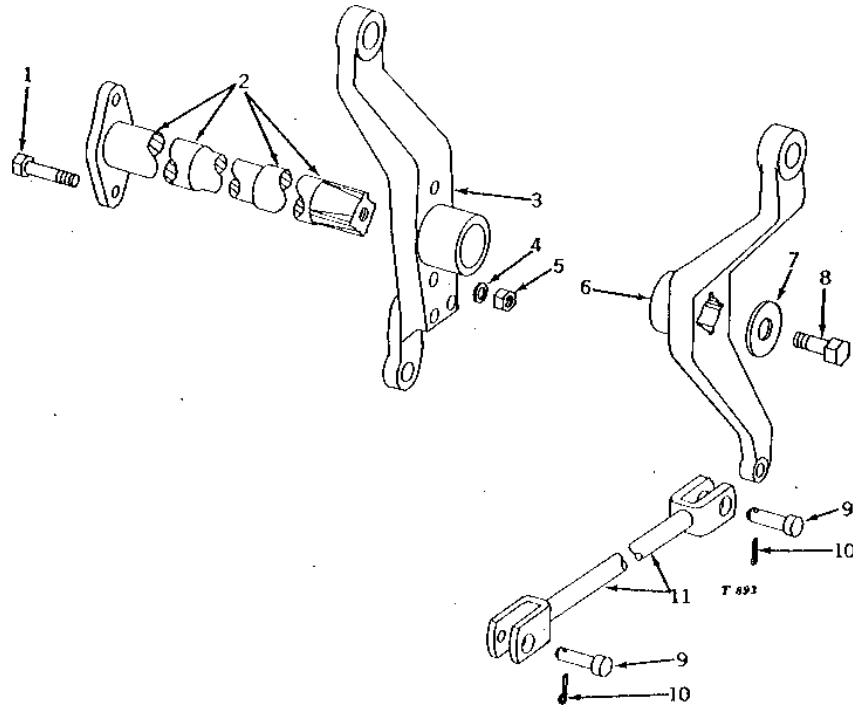

2E9

HYDRAULICS

**FRONT ROCKSHAFT AND LIFT ARMS
(SINGLE AND DUAL)
(REAR ROCKSHAFT CONTROLLED)
(ROW-CROP)**

T893 -UN-01JAN94

KEY	PART NO.	PART NAME	QTY	TRACTOR SERIAL NO.	REMARKS
1	19H1990	CAP SCREW	2		1/2" X 2-1/4"
2	AT12924	ROCKSHAFT	1		(NO LONGER AVAILABLE)
3	T14771	ARM	1		(NO LONGER AVAILABLE)
4	12H301	LOCK WASHER	2		1/2"
5	14H1040	NUT	2		1/2"
6	T14770	ARM	1		(NO LONGER AVAILABLE)
7	R20135	WASHER	1		
8	19H1756	CAP SCREW	1		5/8" X 1-1/2"
9	T14773	PIN	2		(NO LONGER AVAILABLE)
10	11M7015	COTTER PIN	2		3.200 X 25 MM
11	AT13204	ROD	1		(NO LONGER AVAILABLE)