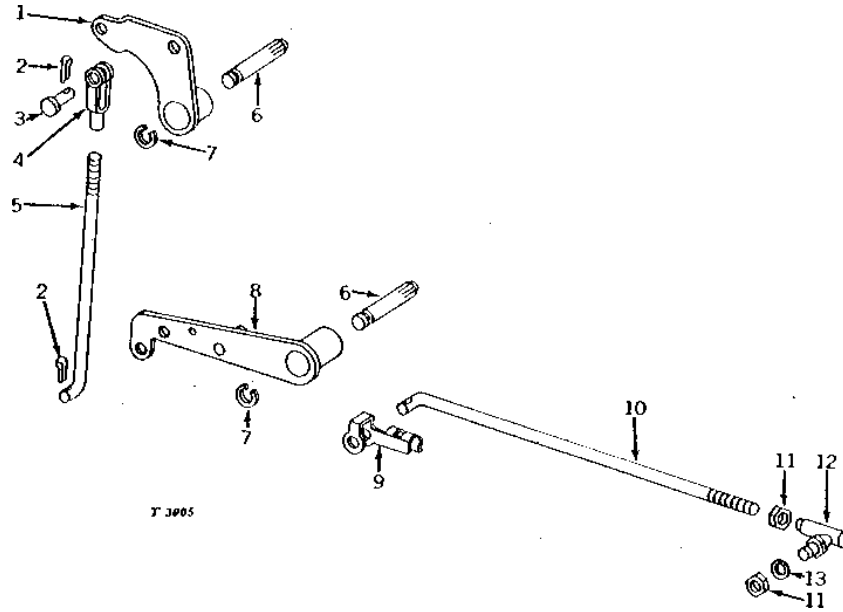

KEY	PART NO.	PART NAME	QTY	TRACTOR SERIAL NO.	REMARKS
1	AT15060	LEVER	1		(SUB FOR AT12138) (NO LONGER AVAILABLE)
2	11M7077	COTTER PIN	2		1.600 X 25 MM
3	L985T	PIN	1		
4	L987T	YOKE	1		
5	T12980	ROD	1		(NO LONGER AVAILABLE)
6	T12656	PIN	2		
7	R72655	SNAP RING	2		(SUB FOR T12808)
8	AT12139	LEVER	1		(NO LONGER AVAILABLE)
9	R26491	CLIP	1		
10	T12631	BOLT	1		
11	14H860	NUT	2		1/4"
12	T23688	BALL JOINT	1		(SUB FOR AL2096T)
13	12H302	LOCK WASHER	1		1/4"