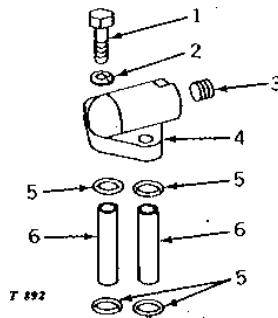

2E23

HYDRAULICS

**REMOTE CONTROL CYLINDER BYPASS
(LESS REMOTE CYLINDER)
(TRACTOR SERIAL NO. 010001-021885)**

T892 -UN-01JAN94

KEY	PART NO.	PART NAME	QTY	TRACTOR SERIAL NO.	REMARKS
1	19H2552	CAP SCREW	2	3/8" X 1-1/8"	
2	12H304	LOCK WASHER	2	3/8"	
3	15H666	PIPE PLUG	1	3/8"	
4	T14095	BRACKET	1	(NO LONGER AVAILABLE)	
5	R375R	O-RING	4		
6	T14096	BUSHING	2