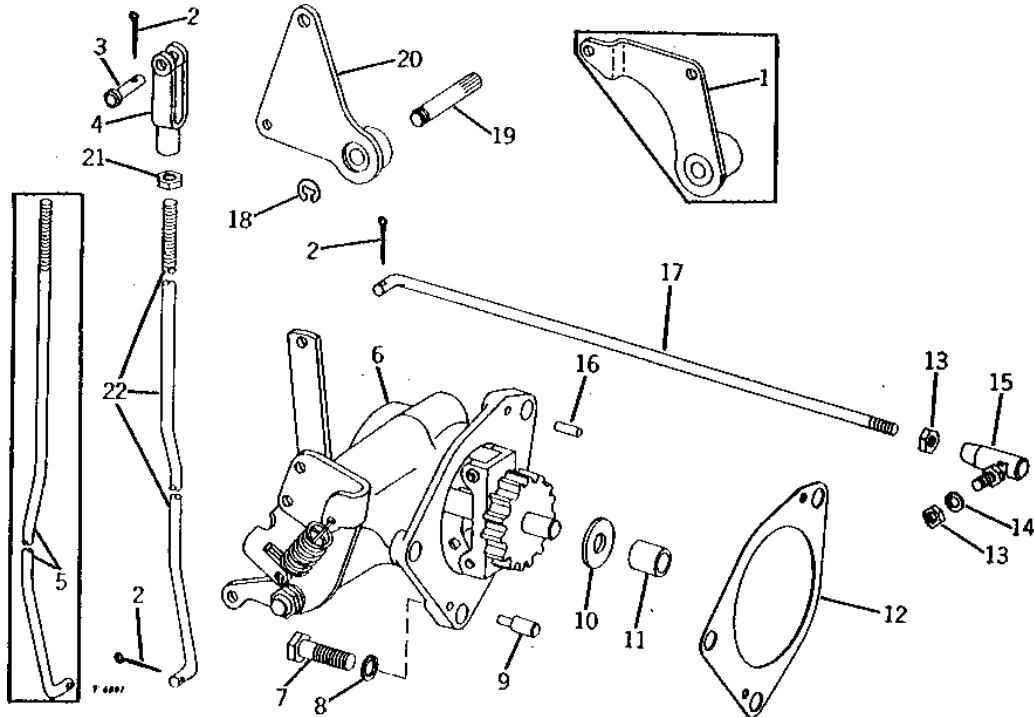

1F19

FUEL AND AIR

GOVERNOR THROTTLE LINKAGE (GASOLINE AND LP-GAS) (TRACTOR SERIAL NO. 019240-)

T6881 -UN-01JAN94

KEY	PART NO.	PART NAME	QTY	TRACTOR SERIAL NO.	REMARKS
1	AT15060	LEVER	1	-029000	(NO LONGER AVAILABLE)
2	11M7077	COTTER PIN	3		1.600 X 25 MM
3	L4667T	PIN	1		(SUB R72660 AND 11M7081)
4	M3742T	YOKE	1		
5	T16924	ROD	1	-029000	(NO LONGER AVAILABLE)
6	AT14991	GOVERNOR	1	-029000	
	AT16750	GOVERNOR	1	029001-	(NO LONGER AVAILABLE)
7	19H2552	CAP SCREW	3		3/8" X 1-1/8"
8	12H304	LOCK WASHER	3		3/8"
9	T16470	PIN	1		(NO LONGER AVAILABLE)
10	L4177T	WASHER	1		
11	L4266T	BUSHING	1		
12	M276T	GASKET	1		
13	14H860	NUT	2		1/4"
14	12H302	LOCK WASHER	1		1/4"
15	T23688	BALL JOINT	1		(SUB FOR AL2096T)
16	L4128T	DOWEL PIN	1		(NO LONGER AVAILABLE)
17	T18821	HOOK BOLT	1	-059721	(NO LONGER AVAILABLE)
	T12039	HOOK BOLT	1	059722-	(SUB FOR T19921 OR AT11680)
18	R72655	SNAP RING	1		(SUB FOR T12808)
19	T12656	PIN	1		(NO LONGER AVAILABLE)
20	AT16599	LEVER	1	029001-	(NO LONGER AVAILABLE)
21	14H649	NUT	1		1/4"
22	T18644	ROD	1	029001-	(NO LONGER AVAILABLE)