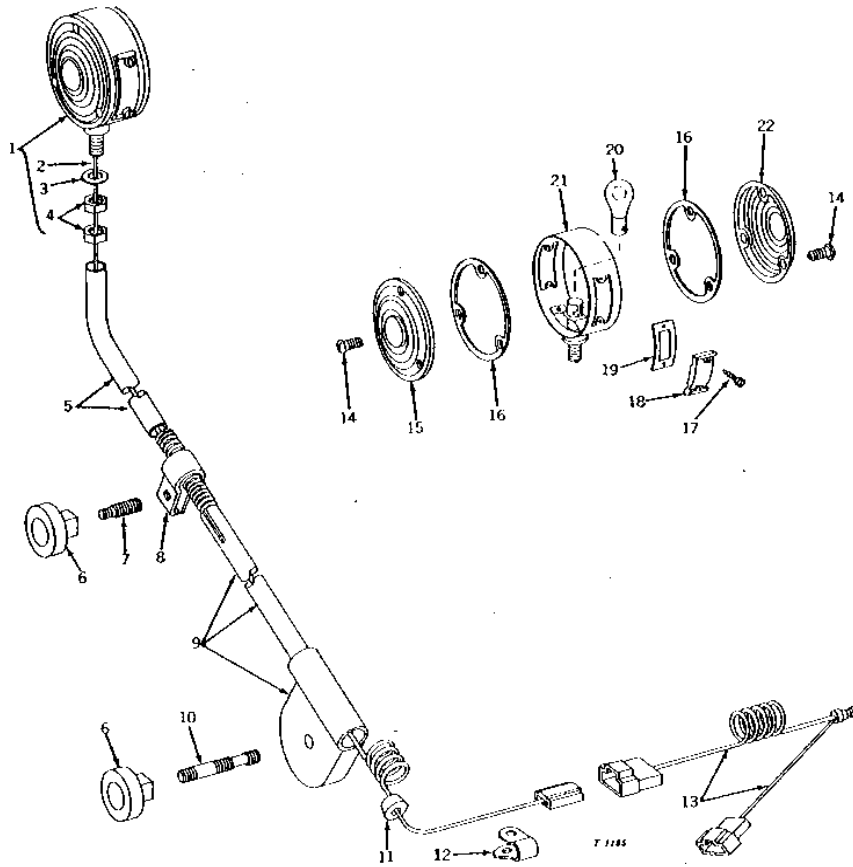

1113

ELECTRICAL

T1185 -UN-01JAN94

WARNING LAMP (ROW-CROP AND HI-CROP)

1114

ELECTRICAL

**WARNING LAMP - CONTINUED
(ROW-CROP AND HI-CROP)**

KEY	PART NO.	PART NAME	QTY	TRACTOR SERIAL NO.	REMARKS
1	AR26584	LAMP	1		
2	.....	LAMP	1		
3	24H1625	WASHER	1	17/32" X 1" X 0.120"	
4	14H849	NUT	2	7/16"	
5	AR26793	MAST	1	(NO LONGER AVAILABLE)	
6	R27580	KNOB	2		
7	R55396	STUD	1	(SUB FOR C2175R)	
8	AR26794	CLAMP	1	(NO LONGER AVAILABLE)	
9	AR26792	BASE	1	(NO LONGER AVAILABLE)	
10	R27579	STUD	1	(NO LONGER AVAILABLE)	
11	R27582	BUSHING	1	(NO LONGER AVAILABLE)	
12	T14264	CLAMP	1		
13	AT13376	WIRING HARNESS	1	762 MM (30") (NO LONGER AVAILABLE)	
14	21H964	SCREW	6	0.138" X 1/2"	
15	A5276R	LENS	1		
16	.....	GASKET	2	(ORDER AR26584)	
17	37H46	SCREW	4	NO. 6 X 3/8", (SUB FOR R20786)	
18	A5278R	LENS	2	(NO LONGER AVAILABLE)	
19	A5279R	GASKET	2	(NO LONGER AVAILABLE)	
20	AA6218R	BULB	1		
21	.....	HOUSING	1	(ORDER AR26584)	
22	A5275R	LENS	1