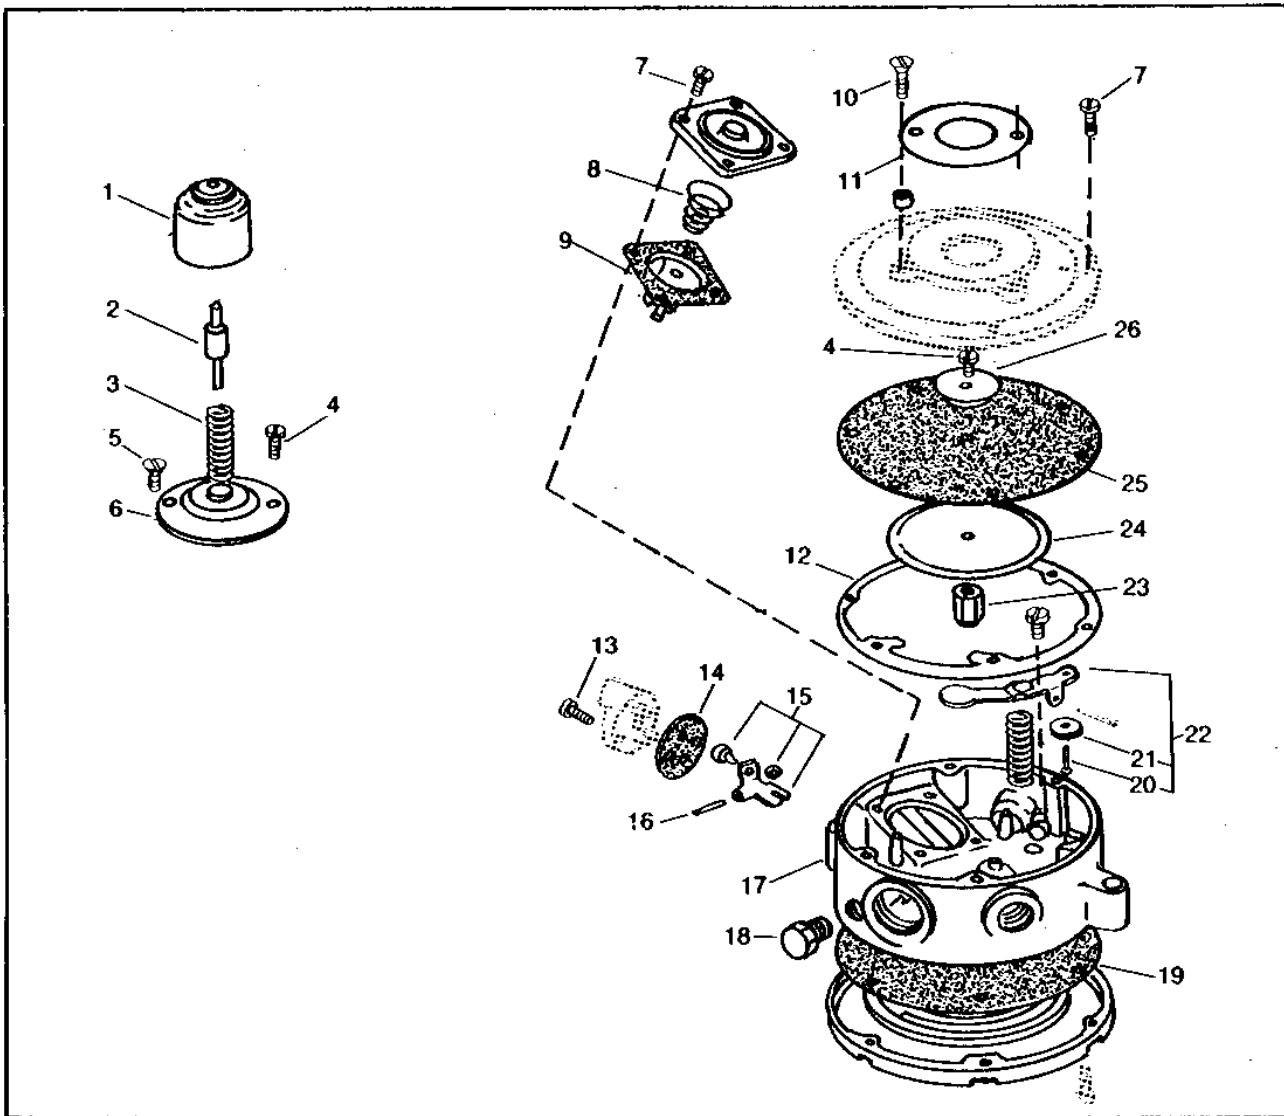

1D14

FUEL AND AIR

CONVERTER KIT
(LP-GAS)
(TRACTOR SERIAL NO. XXXXXX-)

RWP4670 -UN-01JAN94

RWF 4670

1D15

FUEL AND AIR

CONVERTER KIT - CONTINUED
(LP-GAS)
(TRACTOR SERIAL NO. XXXXXX-)

KEY	PART NO.	PART NAME	QTY	TRACTOR SERIAL NO.	REMARKS
1	B17715	CASE	1		(NO LONGER AVAILABLE)
2	B17712	PLUNGER	1		(NO LONGER AVAILABLE)
3	B17702	SPRING	1		(NO LONGER AVAILABLE)
4	B17692	CAP SCREW	2		(NO LONGER AVAILABLE)
5	T11334	SCREW	2		(NO LONGER AVAILABLE)
6	B17713	BASE	1		(USE WITH DOME COVER) (NO LONGER AVAILABLE)
	TY1537	HANDLE	1		(USE WITH FLANGED COVER) (NO LONGER AVAILABLE)
7	AT14321	SCREW	12		(NO LONGER AVAILABLE)
8	T10275	SPRING	1		(NO LONGER AVAILABLE)
9	AT10177	DIAPHRAGM	1		
10	21H971	SCREW	1		0.164" X 5/16"
11	B17672	GASKET	1		(NO LONGER AVAILABLE)
12	T10257	GASKET	1		(A)
13	AT14321	SCREW	12		(A) (NO LONGER AVAILABLE)
14	T10260	GASKET	1		(A)
15	T10845	SHAFT	1		(NO LONGER AVAILABLE)
16	T10264	DOWEL PIN	1		(NO LONGER AVAILABLE)
17	AT11116	HOUSING	1		(NO LONGER AVAILABLE)
18	T10281	PIPE PLUG	1		(NO LONGER AVAILABLE)
19	T10270	GASKET	1		(A)
20	T10255	PIN	1		(A) (NO LONGER AVAILABLE)
21	T10268	WASHER	1		(A) (NO LONGER AVAILABLE)
22	AT10599	LEVER	1		
23	T10269	PUSH BUTTON	1		(NO LONGER AVAILABLE)
24	T10266	PLATE	1		(NO LONGER AVAILABLE)
25	T10258	DIAPHRAGM	1		(A)
26	T10265	PLATE	1		(NO LONGER AVAILABLE)
27	AR102099	CONVERTER	1		(USE WITH AR98943) (INCLUDED IN AR98942) (NO LONGER AVAILABLE)
..	AT12031	KIT	1		REPAIR, (INCLUDED IN AR102099 AND AR98942)

(A) INCLUDED IN AT12031