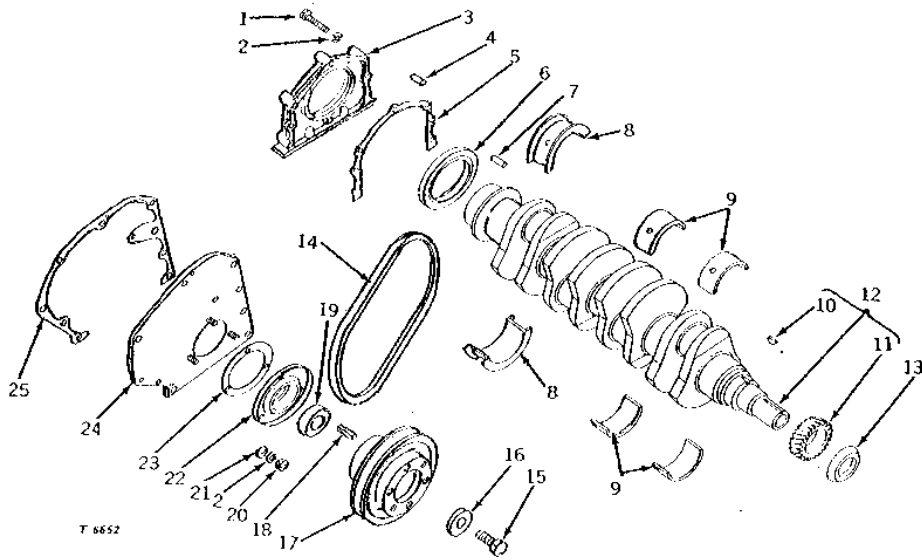

1B12

ENGINE

CRANKSHAFT AND MAIN BEARINGS (DIESEL)

T6652 -UN-01JAN94

1B13

ENGINE

CRANKSHAFT AND MAIN BEARINGS - CONTINUED (DIESEL)

KEY	PART NO.	PART NAME	QTY	TRACTOR SERIAL NO.	REMARKS
1	19H2569	CAP SCREW	5		5/16" X 1-5/8"
2	12H303	LOCK WASHER	8		5/16"
3	T659T	HOUSING	1		(NO LONGER AVAILABLE)
4	BP11946	DOWEL PIN	2		(SUB FOR L4126T OR L2139CU)
5	T507T	GASKET	1		
6	AT14199	SEAL	1		(SUB FOR AT345T OR E17475)
7	T504T	DOWEL PIN	1		(CRANKSHAFT TO FLYWHEEL)
8	AT10808	BEARING	1	-029000	(2 HALVES)
	AT16295	BEARING	1	029001-	(2 HALVES)
	AT24424	BEARING	1	-029000	0.05 MM (.002") UNDERSIZE, (2 HALVES)
	AT24430	BEARING	1	029001-	0.05 MM (.002") UNDERSIZE, (2 HALVES)
	AT24425	BEARING	1	-029000	0.254 MM (.010") UNDERSIZE, (2 HALVES)
	AT24431	BEARING	1	029001-	0.254 MM (.010") UNDERSIZE, (2 HALVES)
	AT24427	BEARING	1	-029000	0.508 MM (.020") UNDERSIZE, (2 HALVES)
	AT24433	BEARING	1	029001-	0.508 MM (.020") UNDERSIZE, (2 HALVES)
	AT10813	BEARING	1	-029000	0.762 MM (.030") UNDERSIZE, (2 HALVES)
	AT16300	BEARING	1	029001-	0.762 MM (.030") UNDERSIZE, (2 HALVES)
9	AT10807	BEARING	4	-029000	(2 HALVES)
	AT16294	BEARING	4	029001-	(2 HALVES) (MARKED T18921 AND T18922)
	AT24412	BEARING	4	-029000	0.05 MM (.002") UNDERSIZE, (2 HALVES)
	AT24413	BEARING	4	029001-	0.05 MM (.002") UNDERSIZE, (2 HALVES)
	.....	BEARING	4		(2 HALVES) (ORDER AL27579)
	AT24414	BEARING	4	-029000	0.254 MM (.010") UNDERSIZE (2 HALVES)
	AT24419	BEARING	4	029001-	0.254 MM (.010") UNDERSIZE, (2 HALVES)
	AT24416	BEARING	4	-029000	0.508 MM (.020") UNDERSIZE, (2 HALVES)
	AT24421	BEARING	4	029001-	0.508 MM (.020") UNDERSIZE, (2 HALVES)
	AT10810	BEARING	4	-029000	0.762 MM (.030") UNDERSIZE, (2 HALVES)
	AT16297	BEARING	4	029001-	0.762 MM (.030") UNDERSIZE, (2 HALVES)
10	26H77	SHAFT KEY	1		3/16" X 3/4"
11	T500T	GEAR	1		
12	AT21049	CRANKSHAFT	1		(ALSO ORDER T504T) (SUB FOR AT11002, AT15257 OR T11173)
13	T509T	OIL SLINGER	1		
14	T626T	BELT	1		
15	19H2635	CAP SCREW	1		9/16" X 1-1/4"
16	T18407	WASHER	1		(SUB FOR T425T)
17	T19435	SHEAVE	1		(SUB FOR T17036) (NO LONGER AVAILABLE)
18	T424T	KEY	1		(NO LONGER AVAILABLE)
19	AT344T	SEAL	1		
20	14H785	NUT	3		5/16"
21	24H1243	WASHER	3		11/32" X 5/8" X 1/16"
22	T501T	PLATE	1		
23	T510T	GASKET	1		
24	AT14154	COVER	1	-012515	(NO LONGER AVAILABLE) (SUB FOR AT11737)
	AT14502	COVER	1	012516-	(NO LONGER AVAILABLE)
25	T16469	GASKET	1		(SUB FOR T488T)