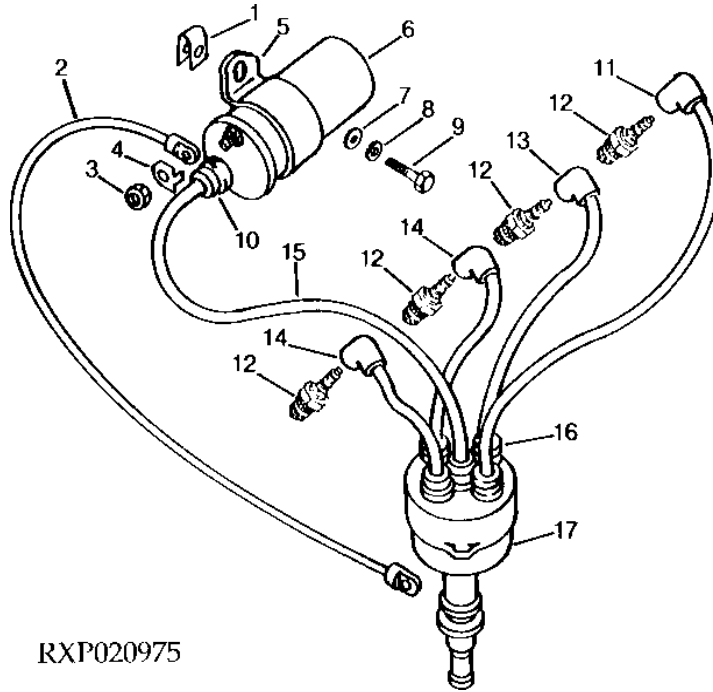

1G18

ELECTRICAL

RXP020975 -UN-12DEC94

SPARK PLUGS, WIRES, COIL AND DISTRIBUTOR

RXP020975

KEY	PART NO.	PART NAME	QTY	TRACTOR SERIAL NO.	REMARKS
1	P47210 14H785	NUT NUT	2 2	-012920 012921-	(SUB R50198) 5/16"
2	WIRING LEAD	1		356 MM (14") (MAKE FROM R66320 AND (2) R32017) (SUB FOR AM355T)
3	14H631	NUT	2		0.190"
4	T18836	CLIP	2		(SUB 12H246) (SUB FOR 1909206)
5	R73142	BRACKET	1		
6	AR46064	ELECTRICAL COIL	1		(DELCO-REMY NO. 1115379) (SUB FOR AM791T OR AM373T)
	AT15611	ELECTRICAL COIL	1		(SUB AT14385)
	AT14385	ELECTRICAL COIL	1		(PRESTOLITE NO. 200627)
7	24H1224	WASHER	2		11/32" X 1" X 1/16"
8	19H2020	CAP SCREW	2	-012920	5/16" X 1/2"
9	12H303	LOCK WASHER	2		5/16"
10	A4159R	BOOT	1		(SUB FOR M416T)
11	WIRING LEAD	1		400 MM (15-3/4") (CYLINDER NO. 1) (SUB FOR AT162T) (SUB AT24384)
12	AM514T	SPARK PLUG	4		(CHAMPION H-10) (GASOLINE)
	AM1535T	SPARK PLUG	4		(AC 45L) (GASOLINE) (SUB AM514T)
	AT17208	SPARK PLUG	4		(PRESTOLITE 14L7B) (GASOLINE) (SUB FOR AM1536T) (SUB TY21721)
	AT10085	SPARK PLUG	4		(CHAMPION H-8) (LP-GAS) (SUB TY21720)
	TY21720	SPARK PLUG	4		(PRESTOLITE 14L4B) (LP-GAS) (SUB FOR AT17209 OR TY6069)
13	AT23597	SPARK PLUG	4		(AC C43L) (LP-GAS)
.....	WIRING LEAD	1		324 MM (12-3/4") (CYLINDER NO. 2) (SUB FOR AT163T) (SUB AT24384)
14	WIRING LEAD	2		254 MM (10") (CYLINDER NOS. 3 AND 4) (SUB FOR AT161T) (SUB AT24384)
15	WIRING LEAD	1		305 MM (12") (SUB FOR AM374T) (SUB AT24384)
16	A3539R	TERMINAL NIPPLE	5		
17	AR11162	IGNITION DISTRIBUTOR	1		(DELCO-REMY NO. 1112474) (SUB FOR AT361T, AR11145 OR AR17366)
	AT14384	IGNITION DISTRIBUTOR	1		(PRESTOLITE NO. 1BT-4101R) (SUB FOR AT14119) (SUB AT21351 AND AT21941)
..	AT24384	KIT	1		IGNITION WIRING