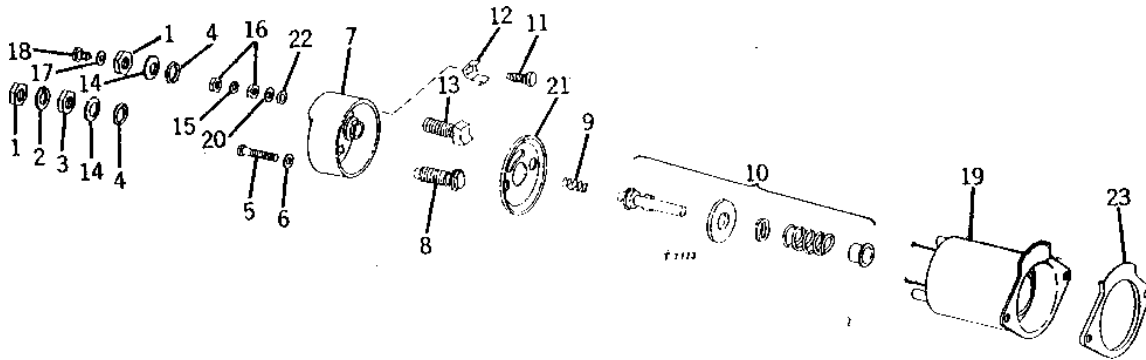

1H25

ELECTRICAL

STARTING MOTOR SOLENOID SWITCH
(DELCO-REMY NO. 1114324) (DIESEL) (SERIAL NO. 029001-042000)
(DELCO-REMY NO. 1114354) (DIESEL) (SERIAL NO. 042001-)
(DELCO-REMY NO. 1114328) (GASOLINE) (SERIAL NO. 029011-)

T7113 -UN-01JAN94

KEY	PART NO.	PART NAME	QTY	TRACTOR SERIAL NO.	REMARKS
1	14H732	NUT	2		3/8", (SUB FOR R11195)
2	12H304	LOCK WASHER	1		3/8"
3	14H732	NUT	1		3/8"
4	T18107	WASHER	2		
5	21H1127	SCREW	2		0.190" X 7/16"
6	R11039	WASHER	1		
7	T18112	COVER	1		(NO LONGER AVAILABLE)
8	T18105	STUD	1		
9	R11066	SPRING	1		
10	AT15146	CONTACT	1		(SUB FOR R11242)
11	R11197	STUD	1		(SUB FOR T18355 OR T18110)
12	R11198	CLIP	1		(SUB FOR T18111) (NLA)
13	T18108	STUD	1		(A) (NO LONGER AVAILABLE)
	T18354	SCREW	1		(B)
14	24M7096	WASHER	2		10.500 X 18 X 1.600 MM
15	12M7060	WASHER	1		0.209"
16	14H631	NUT	2		0.190"
17	12H246	LOCK WASHER	1		0.190", (SUB FOR T11740)
18	T15564	SCREW	1		
19	AR68304	SOLENOID	1		(A) (B) (SUB FOR R11240, AT16521 OR AT17213)
20	24H1283	WASHER	1		7/32" X 1/2" X 0.049"
21	T18109	GASKET	1		(SUB R49394 AND R61133)
22	T18106	WASHER	1		
23	T18992	GASKET	1		(NO LONGER AVAILABLE)
..	AT16289	SWITCH	1	-042000	(A) (SUB FOR R11240) (SUB AR68304)
..	AT17980	SWITCH	1	042001-	(A) (SUB FOR R11240) (SUB AR68304)
..	AT16519	SWITCH	1		(B) (SUB FOR R11240) (SUB AR68304)

(A) DIESEL
(B) GASOLINE