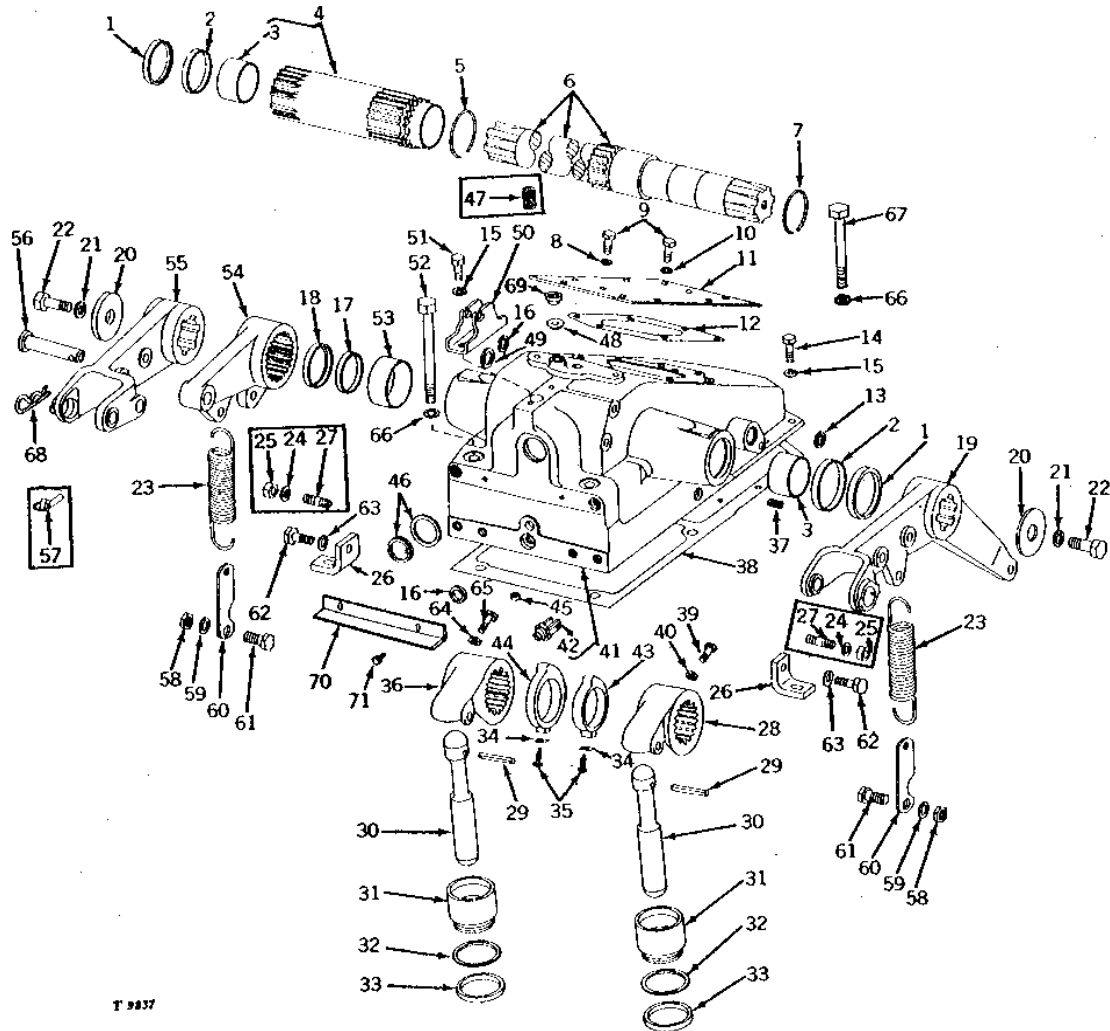

2D20

HYDRAULICS

ROCKSHAFT HOUSING ASSEMBLY (DUAL)

T9837 -UN-01JAN94

T 9837

KEY	PART NO.	PART NAME	QTY	TRACTOR SERIAL NO.	REMARKS
1	M3618T	CAP	2		
2	R26863	O-RING	2		(SUB FOR M3617T AND U11023)
3	T18767	BUSHING	3		(SUB FOR T12373) (NO LONGER AVAILABLE)
4	AT12263	ROCKSHAFT	1		(NO LONGER AVAILABLE)
5	T12613	SNAP RING	1		(NO LONGER AVAILABLE)
6	T12597	ROCKSHAFT	1		(NO LONGER AVAILABLE)
7	T12612	SNAP RING	1		(NO LONGER AVAILABLE)
8	R20498	WASHER	2		
9	19H1900	CAP SCREW	6		5/16" X 3/4"
10	12H303	LOCK WASHER	4		5/16"
11	T12685	COVER	1		(A) (C) (NO LONGER AVAILABLE)
12	T12495	GASKET	1		
13	AM3426T	SEAL	1	-029000	(A) (C)
	AM3426T	SEAL	1		(B)
14	19H2552	CAP SCREW	6		3/8" X 1-1/8"
15	12H304	LOCK WASHER	8		3/8"
16	AM3426T	SEAL	2		
17	R26543	O-RING	1		(SUB FOR T12365 OR T18552)
18	T12364	CAP	1