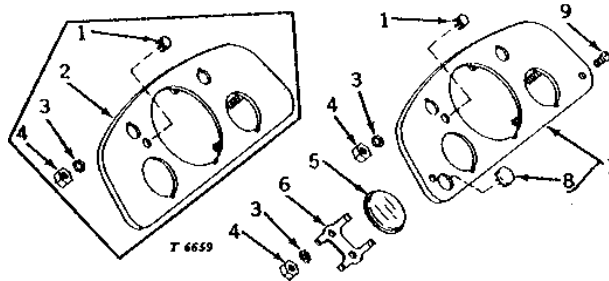

- (A) HI-CROP
- (B) ROW-CROP
- (C) ROW-CROP UTILITY

2125

OPERATOR'S STATION

T6659 -UN-01JAN94

INSTRUMENT PANEL

KEY	PART NO.	PART NAME	QTY	TRACTOR SERIAL NO.	REMARKS
1	H84660	PLUG	1		(SUB FOR P48093)
2	AR26715	INSTRUMENT PANEL	1	-029000	(NO LONGER AVAILABLE)
	AT15970	INSTRUMENT PANEL	1	-029000	(NO LONGER AVAILABLE) (USE WITH AT15807)
3	12M7060	WASHER	6	-029000	0.209"
	12M7060	WASHER	8	029001-	0.209"
4	14H631	NUT	6	-029000	0.190"
	14H631	NUT	8	029001-	0.190"
5	T14027	PLUG	1		(NO LONGER AVAILABLE)
6	R34339	CLAMP	1		(SUB FOR R27383)
7	AT16448	INSTRUMENT PANEL	1	029001-	(NO LONGER AVAILABLE)
8	T16738	PLUG	1	029001-	
9	T14744	SCREW	2	029001-	