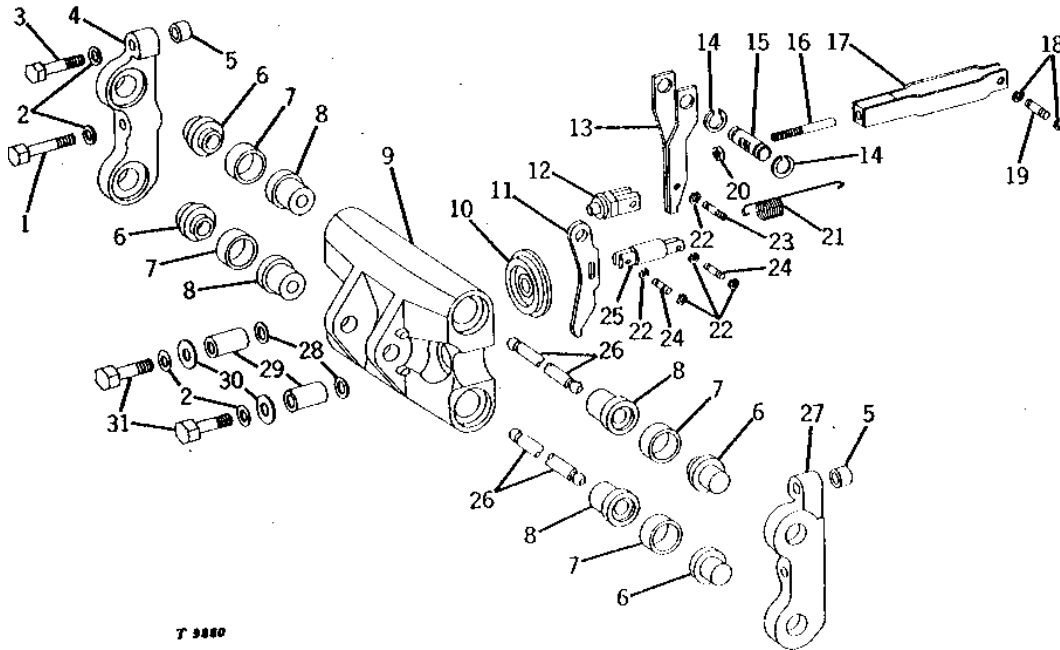

2E6

HYDRAULICS

T9880 -UN-01JAN94

LOAD AND DEPTH CONTROL

KEY	PART NO.	PART NAME	QTY	TRACTOR SERIAL NO.	REMARKS
1	19H2644	CAP SCREW	2		1/2" X 2-1/2"
2	12H301	LOCK WASHER	6		1/2"
3	19H1831	CAP SCREW	2		1/2" X 2"
4	T12473	SUPPORT	1		(NO LONGER AVAILABLE)
5	M1930T	BUSHING	2		(NO LONGER AVAILABLE)
6	T12769	BUSHING	4		(B) (C) (NO LONGER AVAILABLE)
	T16070	BUSHING	4		(A) (NO LONGER AVAILABLE)
7	T12474	BUSHING	4		
8	T13115	BUSHING	4		(NO LONGER AVAILABLE)
9	T13114	HOUSING	1		(NO LONGER AVAILABLE)
10	T13127	GROMMET	1		
11	T13393	ADJUSTER	1		(NO LONGER AVAILABLE)
12	T12773	BRACKET	1		(NO LONGER AVAILABLE)
13	AT12268	ARM	1		(NO LONGER AVAILABLE)
14	F2863R	SNAP RING	2		(SUB FOR T13123)
15	T13122	CHOCK BLOCK	1		(NO LONGER AVAILABLE)
16	T13131	STUD	1		(NO LONGER AVAILABLE)
17	AT12269	LINK	1		(NO LONGER AVAILABLE)
18	R72653	SNAP RING	2		(SUB FOR M2396T)
19	T12436	PIN	1		(NO LONGER AVAILABLE)
20	14H611	NUT	1		5/16"
21	T13394	SPRING	1		(NO LONGER AVAILABLE)
22	R72654	SNAP RING	5		(SUB FOR R27507)
23	T12476	PIN	1		(NO LONGER AVAILABLE)
24	T13130	PIN	2		(NO LONGER AVAILABLE)
25	T13129	ROD	1		(NO LONGER AVAILABLE)
26	T13392	SHAFT	2		(B) (C)
	T16069	SHAFT	2		(A) (NO LONGER AVAILABLE)
27	T12472	SUPPORT	1		(NO LONGER AVAILABLE)
28	T12772	SHIM	AR		
29	T12475	BUSHING	2		(NO LONGER AVAILABLE)
30	24H1350	WASHER	2		9/16" X 1-1/4" X 0.194"
31	19H1974	CAP SCREW	2		1/2" X 2-3/4"

- (A) HI-CROP
- (B) ROW-CROP
- (C) ROW-CROP UTILITY