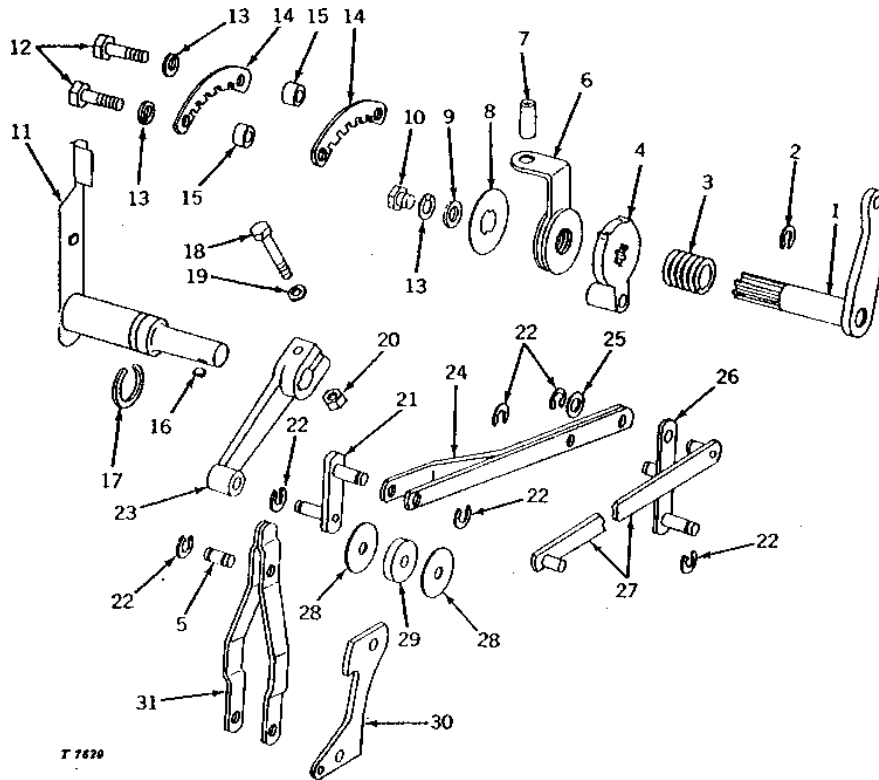

2D14

HYDRAULICS

ROCKSHAFT SELECTOR LEVER AND LINKAGE (SINGLE)

T7620 -UN-01JAN94

2D15

HYDRAULICS

ROCKSHAFT SELECTOR LEVER AND LINKAGE - CONTINUED (SINGLE)

KEY	PART NO.	PART NAME	QTY	TRACTOR SERIAL NO.	REMARKS
1	AT12645	LEVER	1		(B) (NO LONGER AVAILABLE)
	AT12645	LEVER	1	-029000	(A) (C) (NO LONGER AVAILABLE)
	AT14635	SHAFT	1	029001-	(A) (C) (NO LONGER AVAILABLE)
2	F3366R	SNAP RING	1		
3	T24128	SPRING	1		(A) (C) (SUB FOR C784R) (NO LONGER AVAILABLE)
	T24127	SPRING	1		(B) (SUB FOR T13847) (NO LONGER AVAILABLE)
4	T19893	LEVER	1		(SUB FOR T13118 OR T19382)
5	T12436	PIN	1		(NO LONGER AVAILABLE)
6	AT16723	PLATE	1		(SUB FOR T12478 AND T12479)
7	25H1177	GROOVE PIN	2		3/8" X 5/8", (NO LONGER AVAILABLE)
8	T13395	WASHER	1		
9	24H1294	WASHER	1		11/32" X 1-1/8" X 1/16"
10	19H2127	CAP SCREW	1		5/16" X 7/8"
11	AT14805	LEVER	1		(NO LONGER AVAILABLE)
12	19H1905	CAP SCREW	2		5/16" X 1"
13	12H303	LOCK WASHER	3		5/16"
14	T13136	QUADRANT	2		(NO LONGER AVAILABLE)
15	28H86	WASHER	2		0.364" X 0.540" X 5/16"
16	26H70	SHAFT KEY	1		1/8" X 1/2"
17	R26643	SNAP RING	1		
18	19H2569	CAP SCREW	1		5/16" X 1-5/8"
19	12H303	LOCK WASHER	1		5/16"
20	14H785	NUT	1		5/16"
21	AT11691	LINK	1		(NO LONGER AVAILABLE)
22	R72653	SNAP RING	8		(SUB FOR M2396T)
23	T12435	LEVER	1		(NO LONGER AVAILABLE)
24	AT11971	LINK	1	-042000	(NO LONGER AVAILABLE)
	AT16824	LINK	1	042001-	(NO LONGER AVAILABLE)
25	24H1136	WASHER	1		11/32" X 11/16" X 0.065"
26	AT12265	LEVER	1		(NO LONGER AVAILABLE)
27	AT11972	LINK	1		(NO LONGER AVAILABLE)
28	24H1291	WASHER	2		21/64" X 1-15/32" X 7/64"
29	T12477	WASHER	1		(NO LONGER AVAILABLE)
30	T18833	GUIDE	1		(SUB FOR T12774) (NO LONGER AVAILABLE)
31	AT12470	SUPPORT	1		(NO LONGER AVAILABLE)

- (A) HI-CROP
- (B) ROW-CROP
- (C) ROW-CROP UTILITY