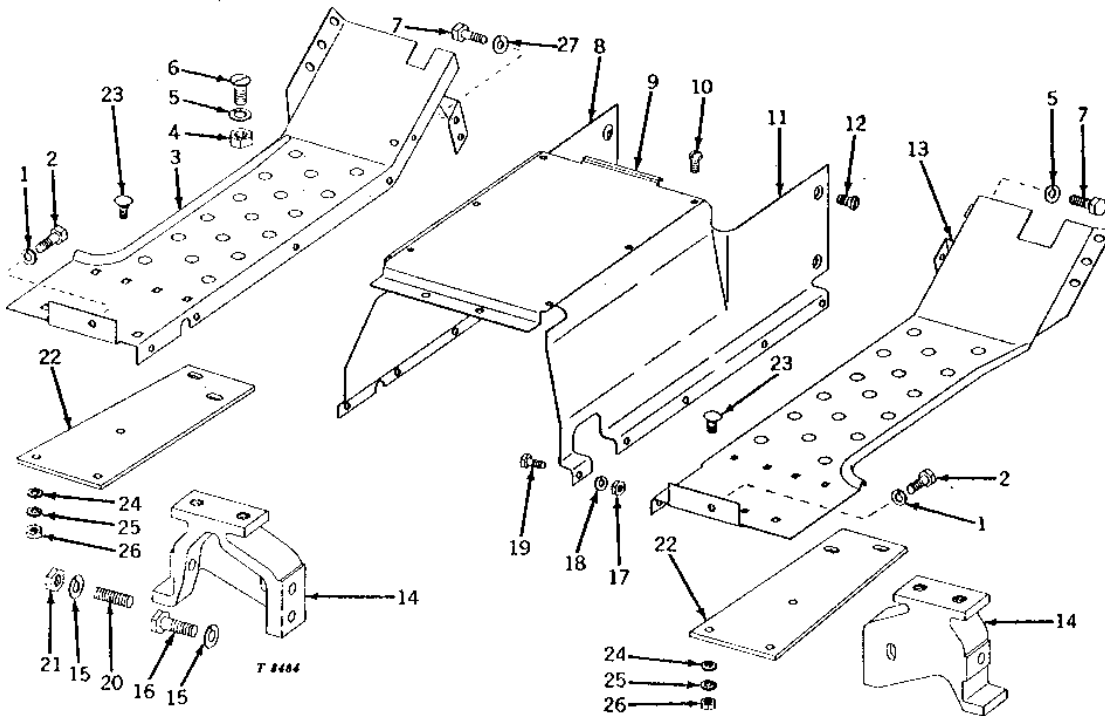

2J2

OPERATOR'S STATION

T8484 -UN-01JAN94

FOOTRESTS (ROW-CROP UTILITY AND HI-CROP)

2J3

OPERATOR'S STATION

FOOTRESTS - CONTINUED (ROW-CROP UTILITY AND HI-CROP)

KEY	PART NO.	PART NAME	QTY	TRACTOR SERIAL NO.	REMARKS
1	12H304	LOCK WASHER	2		3/8"
2	19H1936	CAP SCREW	2		3/8" X 3/4"
3	.....	FOOTREST	1	-045297	(ORDER AT17833)
	AT17833	FENDER	1	045298-	(B) (NO LONGER AVAILABLE)
	AT17833	FENDER	1	045298-047075	(A) (NO LONGER AVAILABLE)
	AT17831	FENDER	1	047076-	(A) (NO LONGER AVAILABLE)
4	14H785	NUT	4		(A) 5/16"
	14H785	NUT	4	010001-043916	(B) 5/16"
	14H785	NUT	2	043917-	(B) 5/16"
5	12H303	LOCK WASHER	4		(A) 5/16"
	12H303	LOCK WASHER	4	010001-043916	(B) 5/16"
	12H303	LOCK WASHER	2	043917-	(B) 5/16"
6	21H1062	SCREW	4		(A) 5/16" X 1"
	21H1062	SCREW	4	010001-043916	(B) 5/16" X 1"
	21H1062	SCREW	2	043917-	(B) 5/16" X 1"
7	19H1900	CAP SCREW	1		5/16" X 3/4"
8	AT13555	SHIELD	1	-045297	
9	T15292	SHIELD	1		(B) (NO LONGER AVAILABLE)
	T15292	SHIELD	1	010001-047075	(A) (NO LONGER AVAILABLE)
10	T14744	SCREW	6		(B)
	T14744	SCREW	6	010001-047075	(A)
11	AT15268	SHIELD	1	-045297	(SUB FOR AT13554) (NO LONGER AVAILABLE)
12	21H992	SCREW	4		1/4" X 5/8"
13	AT15490	FOOTREST	1	-045297	(SUB AT17832) (SUB FOR AT12668) (NO LONGER AVAILABLE)
	AT17832	FENDER	1	045298-	(B) (NO LONGER AVAILABLE)
	AT17832	FENDER	1	045298-047075	(A) (NO LONGER AVAILABLE)
	AT17830	FENDER	1	047076-	(A) (NO LONGER AVAILABLE)
14	T16949	BRACKET	AR		(NO LONGER AVAILABLE) (SUB FOR T14084)
	T19331	BRACKET	1		(1 USED SINGLE FRONT ROCKSHAFT) (2 USED DUAL FRONT ROCKSHAFT) (NO LONGER AVAILABLE) (SUB FOR T13777)
15	12H301	LOCK WASHER	4		1/2"
16	19H2473	CAP SCREW	3		1/2" X 1-3/4"
17	14H786	NUT	10	-022206	1/4"
	14H786	NUT	9	022207-045297	1/4"
18	12H302	LOCK WASHER	10	-022206	1/4"
	12H302	LOCK WASHER	9	022207-045297	1/4"
19	19H1227	CAP SCREW	10	-022206	1/4" X 1/2"
	19H1227	CAP SCREW	9	022207-045297	1/4" X 1/2"
20	K2019R	STUD	1		1/2" X 2-1/4"
21	14H1040	NUT	1		1/2"
22	T15997	REINFORCEMENT	2		(A) (NO LONGER AVAILABLE)
23	03H1540	BOLT	2		(A) 5/16" X 3/4", (SUB FOR T12497)
24	24H1685	WASHER	10		(A) 11/32" X 47/64" X 0.083"
25	12H303	LOCK WASHER	10		(A) 5/16"
26	14H785	NUT	10		(A) 5/16"
27	12H303	LOCK WASHER	4		5/16"

(A) HI-CROP
(B) ROW-CROP UTILITY