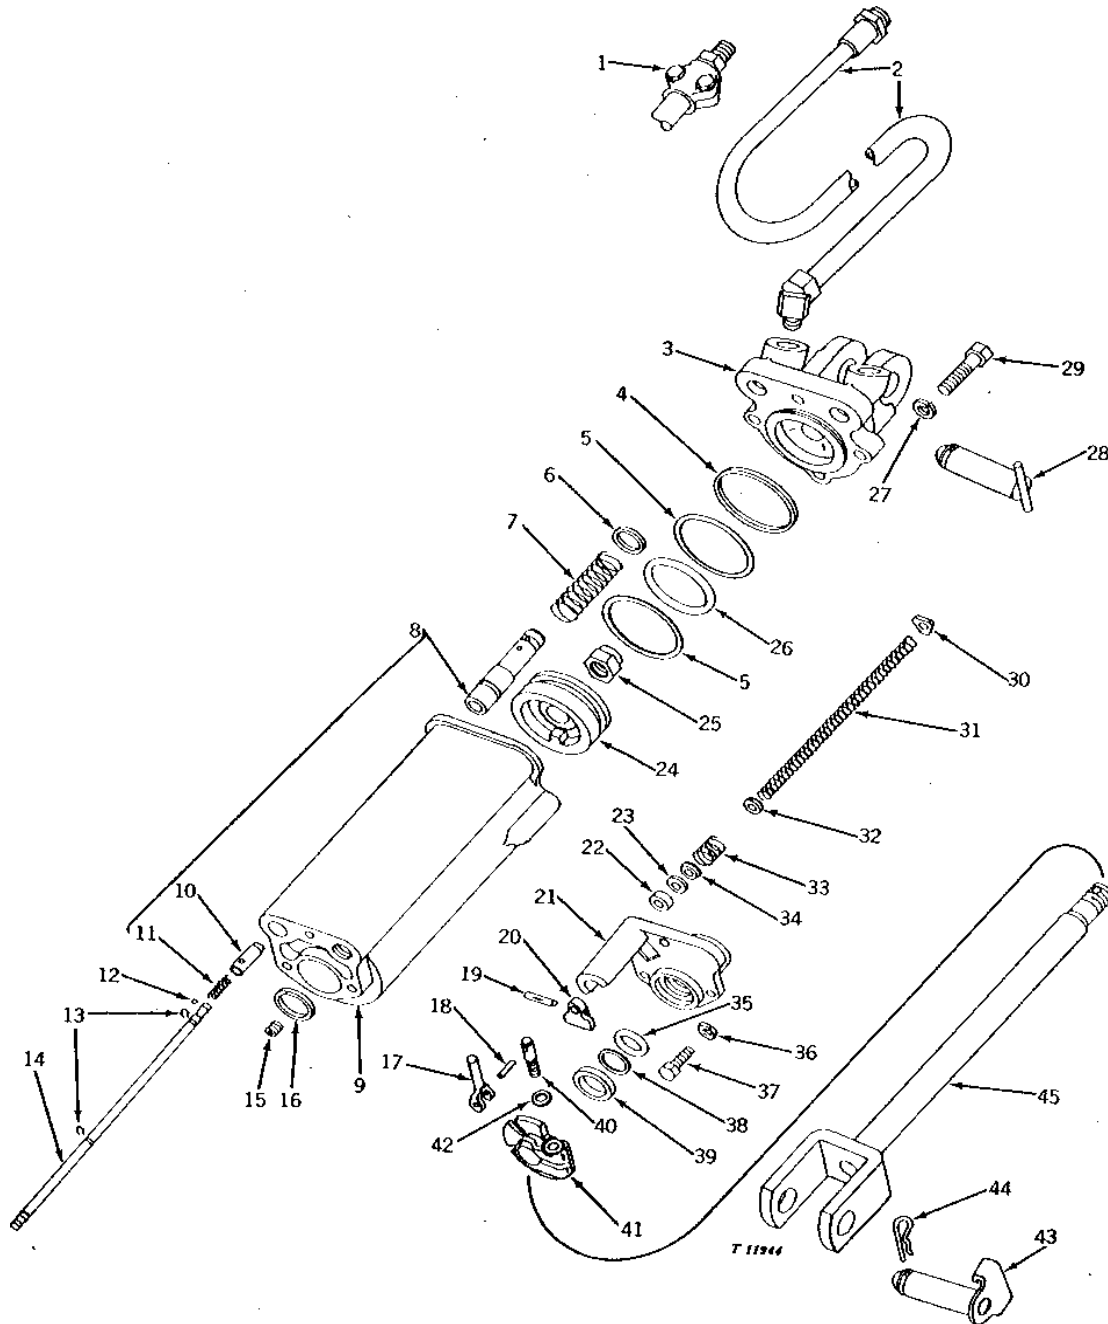

2G2

HYDRAULICS

REMOTE CONTROL CYLINDER
(REMOTE CYLINDER SERIAL NO. 3RC147000-)
(TRACTOR SERIAL NO. 010001-019239)

T11944 -UN-01JAN94

2G3

HYDRAULICS

REMOTE CONTROL CYLINDER - CONTINUED
(REMOTE CYLINDER SERIAL NO. 3RC147000-)
(TRACTOR SERIAL NO. 010001-019239)

KEY	PART NO.	PART NAME	QTY	TRACTOR SERIAL NO.	REMARKS
1	AA4864R	COUPLING	1		(SUB AA4865R)
2	TY3034	HYDRAULIC HOSE	2		2235 MM (88") (SINGLE) (SUB FOR AA4542R)
3	A4721R	EXHAUST CAP	1		(NO LONGER AVAILABLE)
4	A4722R	WASHER	1		
5	A4729R	WASHER	2		
6	A4723R	WASHER	2		
7	A4744R	SPRING	1		
8	AA5731R	VALVE	1		(SUB FOR A4743R OR A4740R)
9	A4720R	CYLINDER	1		
10	A4740R	VALVE	1		(SUB AA5731R)
11	A4741R	SPRING	1		
12	A4742R	BALL	1		
13	A4739R	RING	2		
14	A4736R	ROD	1		
15	15H638	PIPE PLUG	1		1/8"
16	A4733R	WASHER	1		
17	A5302R	YOKE	1	186064-	(A)
18	34H264	SPRING PIN	1	186064-	(A) 5/32" X 7/8"
19	25H760	GROOVE PIN	1		7/32" X 1-1/4"
20	A5304R	ARM	1	186064-	(A)
21	A4732R	GUIDE	1		
22	A4746R	ADAPTER	1		
23	A4745R	PACKING	3		
24	A4727R	PISTON	1		(NO LONGER AVAILABLE)
25	H34753	LOCK NUT	1		(SUB FOR A5401R)
26	A4728R	O-RING	1		
27	12H301	LOCK WASHER	4		1/2"
28	AR47825	PIN	1		(SUB FOR AA6309R)
29	19H3265	CAP SCREW	4		1/2" X 1-7/8"
30	R57696	WASHER	1		(SUB FOR A4738R)
31	A4737R	SPRING	1		
32	24H1301	WASHER	1		13/32" X 9/16" X 0.065"
33	A4748R	SPRING ASSEMBLY	1		
34	A4747R	WASHER	1		
35	A4730R	O-RING	1		
36	12H304	LOCK WASHER	3		3/8"
37	19H1731	CAP SCREW	3		3/8" X 1"
38	A4731R	WASHER	1		
39	AA5607R	SEAL	1		
40	A5301R	SCREW	1	186064-	(A)
41	A5300R	STOP	1	186064-	(A)
42	R1870R	WASHER	1	186064-	(A) (SUB R57696)
43	AA6307R	PIN	1	186064-XXXXXX	(A) (SUB AR71902)
	AR71902	PIN	1	XXXXXX-	
44	A3581R	SPRING LOCKING PIN	1		
45	AA6308R	ROD	1	186064-	(A) (NO LONGER AVAILABLE)

(A) CYLINDER SERIAL NO.