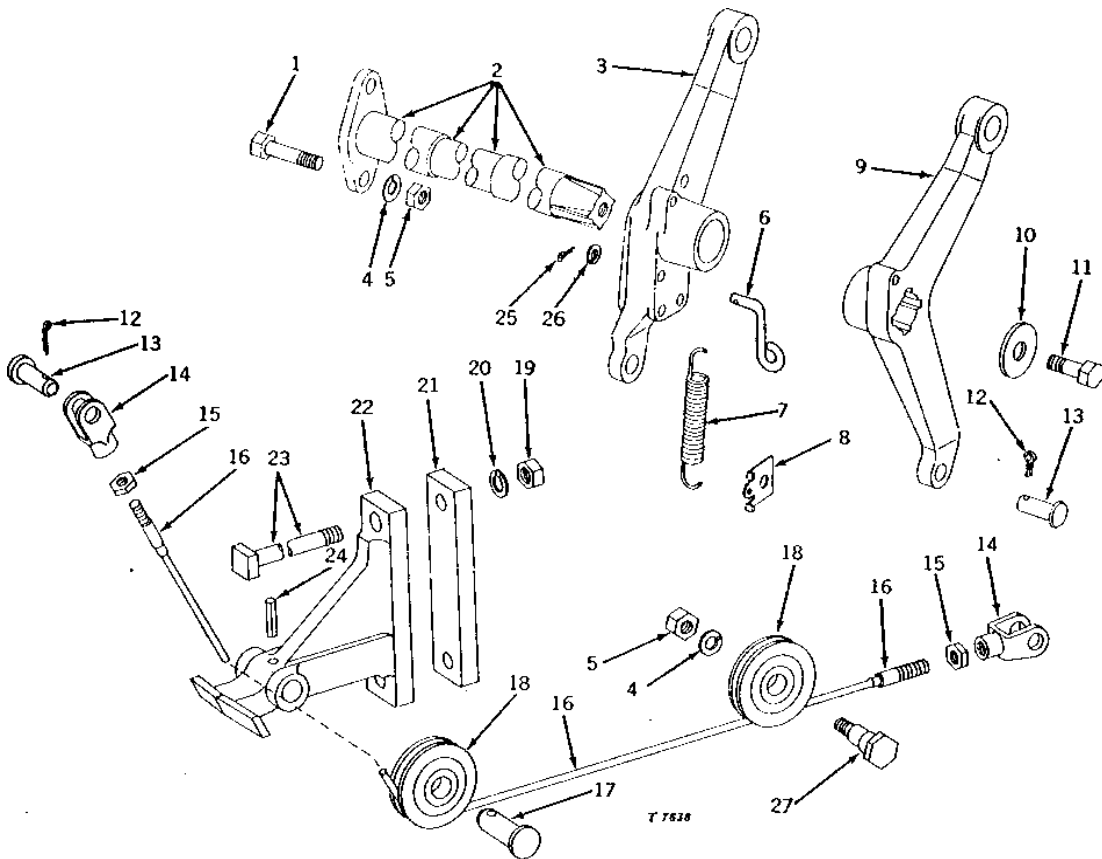

2E15

HYDRAULICS

FRONT ROCKSHAFT AND LIFT ARMS (SINGLE AND DUAL) (HI-CROP) (TRACTOR SERIAL NO. 010001-042000)

T7638 -UN-01JAN94

2E16

HYDRAULICS

FRONT ROCKSHAFT AND LIFT ARMS - CONTINUED
(SINGLE AND DUAL)
(HI-CROP)
(TRACTOR SERIAL NO. 010001-042000)

KEY	PART NO.	PART NAME	QTY	TRACTOR SERIAL NO.	REMARKS
1	19H1990	CAP SCREW	2		1/2" X 2-1/4"
2	AT12924	ROCKSHAFT	1		(NO LONGER AVAILABLE)
3	T14239	ARM	1		(NO LONGER AVAILABLE)
4	12H301	LOCK WASHER	3		1/2"
5	14H809	NUT	3		1/2", (NO LONGER AVAILABLE)
6	T15738	HOOK	1		(NO LONGER AVAILABLE)
7	T14243	SPRING	1		(SUB T143245)
8	T14245	CLIP	1		(NO LONGER AVAILABLE)
9	T14238	ARM	1		(NO LONGER AVAILABLE)
10	R20135	WASHER	1		
11	19H1756	CAP SCREW	1		5/8" X 1-1/2"
12	11M7015	COTTER PIN	2		3.200 X 25 MM
13	T14241	PIN	2		(NO LONGER AVAILABLE)
14	T14240	YOKE	2		(NO LONGER AVAILABLE)
15	14H826	NUT	2		1/2"
16	AT14271	CABLE	1		(NO LONGER AVAILABLE)
17	T16042	PIN	1		(SUB T19339 AND JD7797)
18	T14242	PULLEY	2		(NO LONGER AVAILABLE)
19	14H1039	NUT	2		5/8"
20	12H294	LOCK WASHER	2		5/8"
21	T14248	STRAP	1		(NO LONGER AVAILABLE)
22	T19340	SUPPORT	1		(SUB FOR T16041) (NO LONGER AVAILABLE)
23	08H4736	CAP SCREW	2		5/8" X 9-1/4", (NO LONGER AVAILABLE)
24	34H315	SPRING PIN	1		1/4" X 1-3/8"
25	11M7081	COTTER PIN	1		2.500 X 20 MM
26	24H1290	WASHER	1		21/64" X 3/4" X 0.035"
27	T14246	BOLT	1		(NO LONGER AVAILABLE)