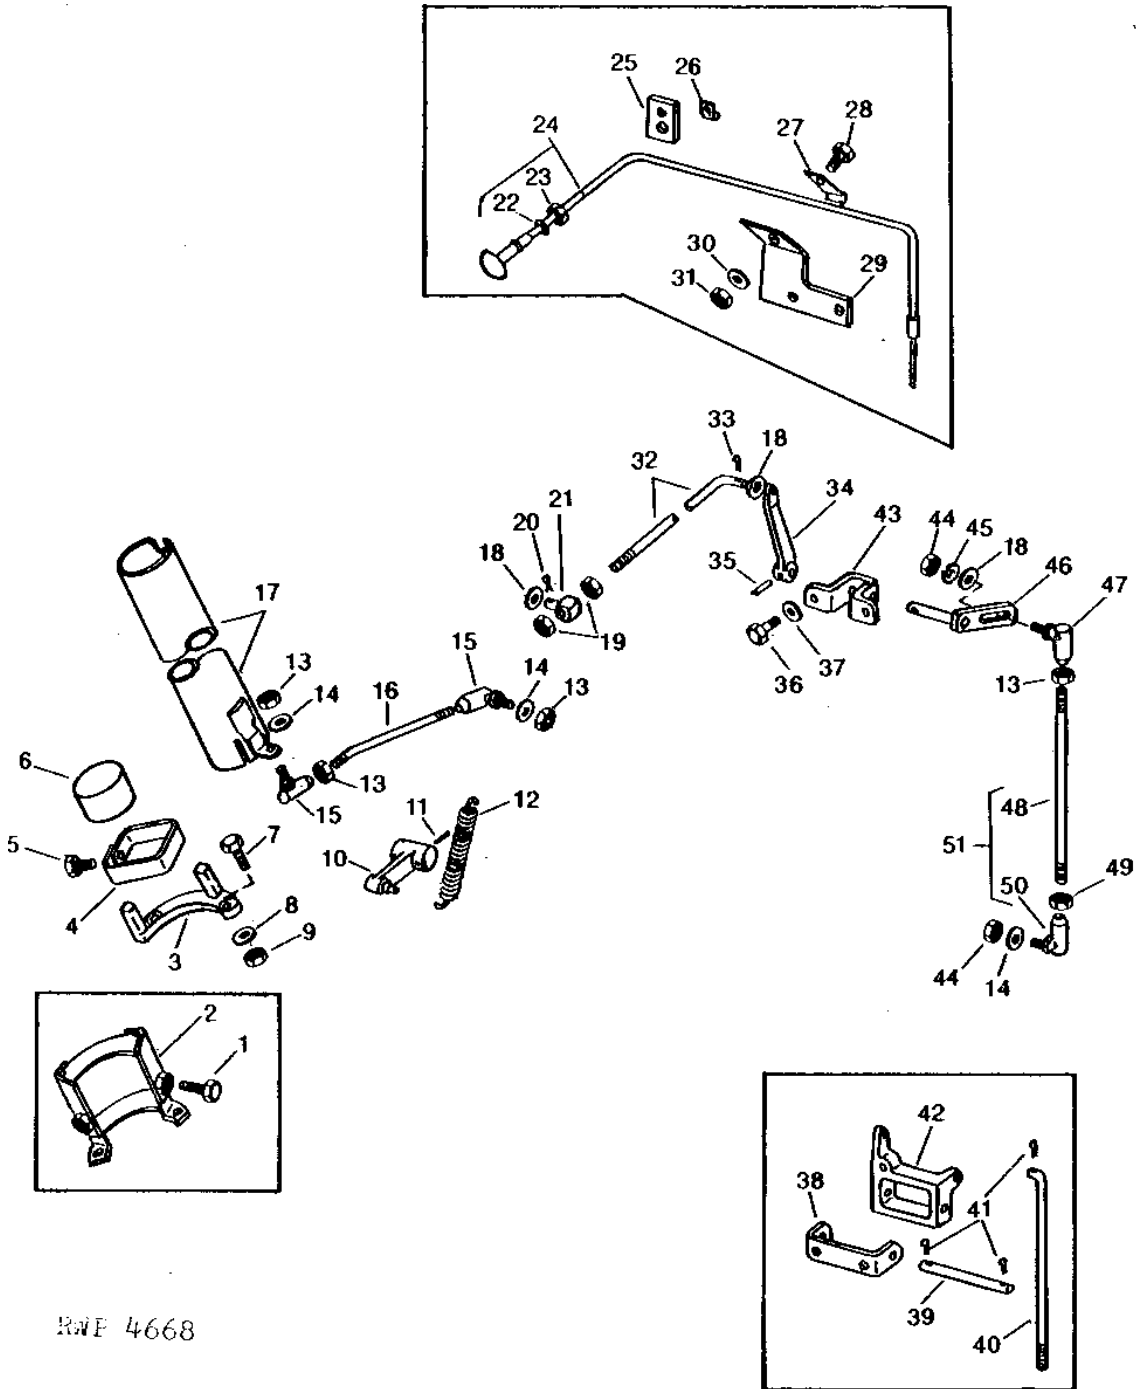

1F13

FUEL AND AIR

RWP4668

-UN-01JAN94

FOOT THROTTLE LINKAGE (DIESEL)

RWP 4668

1F14

FUEL AND AIR

FOOT THROTTLE LINKAGE - CONTINUED (DIESEL)

KEY	PART NO.	PART NAME	QTY	TRACTOR SERIAL NO.	REMARKS
1	19H1914	CAP SCREW	2	-029000	1/4" X 1"
2	AT12867	BRACKET	1	-029000	(NO LONGER AVAILABLE)
3	T18338	STOP	1	029001-	(NO LONGER AVAILABLE)
4	AR26613	CLAMP	1		
5	19H1227	CAP SCREW	1		1/4" X 1/2"
6	R105811	ISOLATOR	1		(SUB FOR R26958)
7	19H1731	CAP SCREW	2		(D) 3/8" X 1"
8	12H304	LOCK WASHER	2		(D) 3/8"
9	14H1076	NUT	2		3/8"
10	AT12972	LEVER	1	-012870	(SUB AT14003 AND T15740)
	AT14003	LEVER	1	012871-	RETURN, (MARKED T15739) (NO LONGER AVAILABLE)
11	34H264	SPRING PIN	1		5/32" X 7/8"
12	T15740	SPRING	1		(SUB FOR T14291, AT12972 OR T14289)
13	14H649	NUT	4		1/4"
14	12H302	LOCK WASHER	2		1/4"
15	T23688	BALL JOINT	2		(SUB FOR AL2096T)
16	T14106	LEVER	1		(NO LONGER AVAILABLE)
17	AT12866	TUBE	1	-029000	(A) (C) (NO LONGER AVAILABLE)
	AT16481	TUBE	1	029001-	(A) (C) (NO LONGER AVAILABLE)
	AT12959	TUBE	1	-029000	(B) (NO LONGER AVAILABLE)
	AT16482	TUBE	1	029001-	(B) (NO LONGER AVAILABLE)
18	24H1286	WASHER	4		9/32" X 1/2" X 1/16"
19	14H786	NUT	2		1/4"
20	11M7079	COTTER PIN	2	029001-	0.098" X 0.472"
21	A4948R	SWIVEL	1		
22	12H304	LOCK WASHER	1	-029000	3/8"
23	14H774	NUT	1	-029000	3/8"
24	AT12868	PUSH PULL CABLE	1	-029000	
25	T15357	STRAP	1	-029000	(NO LONGER AVAILABLE)
26	T15358	CLIP	1	-029000	(NO LONGER AVAILABLE)
27	T11337	CLAMP	1	-029000	(NO LONGER AVAILABLE)
28	19H2020	CAP SCREW	1	-029000	5/16" X 1/2"
29	T14118	BRACKET	1	-029000	(NO LONGER AVAILABLE)
30	12H303	LOCK WASHER	1	-029000	5/16"
31	14H785	NUT	1	-029000	5/16"
32	T14113	BOLT	1		(NO LONGER AVAILABLE)
33	11M7079	COTTER PIN	6	-029000	0.098" X 0.472"
	11M7079	COTTER PIN	3	029001-	0.098" X 0.472"
34	T18336	LEVER	1	029001-	(NO LONGER AVAILABLE)
35	25H42	GROOVE PIN	1	029001-	1/8" X 3/4"
36	19H2020	CAP SCREW	2		5/16" X 1/2"
37	12H303	LOCK WASHER	2		5/16"
38	T14116	BRACKET	1	-029000	(NO LONGER AVAILABLE)
39	T14115	PIN	1	-029000	(NO LONGER AVAILABLE)
40	T14111	BOLT	1	-029000	(NO LONGER AVAILABLE)
41	11M7079	COTTER PIN	5	-029000	0.098" X 0.472"
42	T14114	CRANK	1	-029000	(NO LONGER AVAILABLE)
43	T18337	BRACKET	1	029001-	(NO LONGER AVAILABLE)
44	14H860	NUT	2	029001-	1/4"
45	12H302	LOCK WASHER	1	029001-	1/4"
46	AT16480	BELLCRANK	1	029001-	(NO LONGER AVAILABLE)
47	T23688	BALL JOINT	1	029001-	(SUB FOR AL2096T)
48	T18335	ROD	1	029001-042000	(NO LONGER AVAILABLE)
	T18999	STUD	1	042001-	(NO LONGER AVAILABLE)
49	14H649	NUT	1	-042000	1/4"
	14H1025	NUT	1	042001-	1/4"
50	AL2096T	BALL JOINT	1	-042000	(SUB T23688)
	AT17267	BALL JOINT	1	042001-	(NO LONGER AVAILABLE)
51	AT17269	ROD	1	042001-	(NO LONGER AVAILABLE)

- (A) HI-CROP
- (B) ROW-CROP
- (C) ROW-CROP UTILITY
- (D) MANUAL STEERING