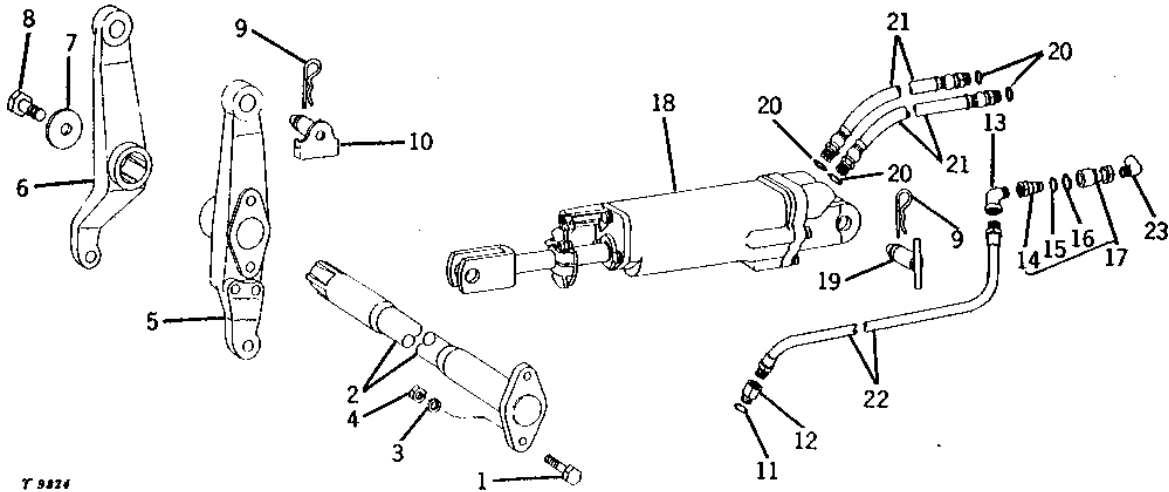

MEMORANDA

2E11

HYDRAULICS

**FRONT ROCKSHAFT AND REMOTE CYLINDER
(SINGLE AND DUAL)
(ROW-CROP) (TRACTOR SERIAL NO. 059286-)
(ROW-CROP UTILITY) (TRACTOR SERIAL NO. 057364-)**

T9824 -UN-01JAN94

KEY	PART NO.	PART NAME	QTY	TRACTOR SERIAL NO.	REMARKS
1	19H1990	CAP SCREW	2	1/2" X 2-1/4"	
2	AT12924	ROCKSHAFT	1	(NO LONGER AVAILABLE)	
3	12H301	LOCK WASHER	2	1/2"	
4	14H1040	NUT	2	1/2"	
5	T14771	ARM	1	(A) (C) (NO LONGER AVAILABLE)	
	T14239	ARM	1	(B) (C) (NO LONGER AVAILABLE)	
6	T14770	ARM	1	(A) (C) (NO LONGER AVAILABLE)	
	T14238	ARM	1	(B) (C) (NO LONGER AVAILABLE)	
7	R20135	WASHER	1		
8	19H1756	CAP SCREW	1	5/8" X 1-1/2"	
9	A3581R	SPRING LOCKING PIN	2		
10	AR71902	PIN	1	(SUB FOR AA6307R)	
11	R26375	O-RING	2	(D)	
12	R30817	ADAPTER	2	(D)	
13	15H602	ELBOW FITTING	2	1/2"	
14	AF3212R	HYD. QUICK-CONNECT COUPLER	2	(D) (SUB C14618)	
15	R495R	O-RING	2	(D)	
16	F3069R	SNAP RING	2	(D)	
17	AF3000R	HYD. QUICK-CONNECT COUPLER	2	(D) (SUB C14618 AND C14619)	
18	AR27437	CYLINDER	1		
19	AR47825	PIN	1	(SUB FOR AA6309R)	
20	R26375	O-RING	4		
21	AR26407	HYDRAULIC HOSE	2	L.H. (SINGLE)	
	AR26407	HYDRAULIC HOSE	2	R.H. (DUAL REMOTE CYLINDER)	
22	JD154	HYDRAULIC HOSE	2	(D) (SUB TY3029)	
23	C13427	FITTING	2	(D) (NO LONGER AVAILABLE)	