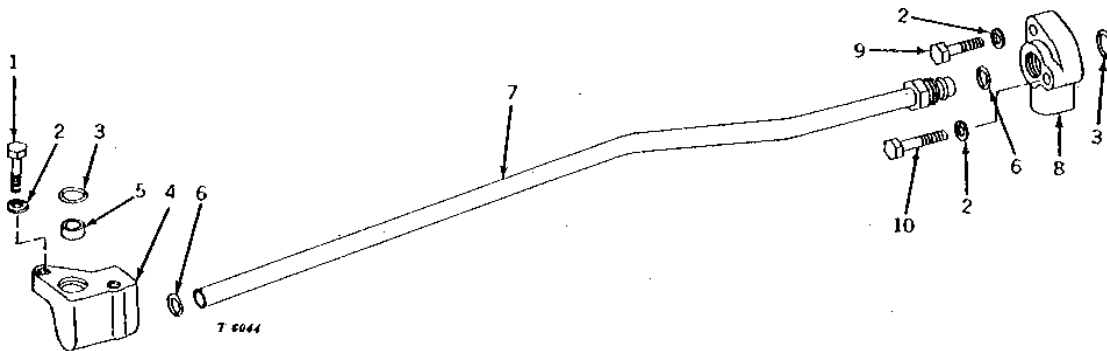

2E8

HYDRAULICS

ROCKSHAFT OIL LINE
(TRACTOR SERIAL NO. 021087-)

T6044 -UN-01JAN94

KEY	PART NO.	PART NAME	QTY	TRACTOR SERIAL NO.	REMARKS
1	19H1732	CAP SCREW	2		3/8" X 1-1/4"
2	12H304	LOCK WASHER	4		3/8"
3	T16952	WASHER	2		
4	T17889	ADAPTER	1	-024981	(ALSO ORDER T16952) (SUB FOR AT15036)
	T17889	FITTING	1	024982-	(NO LONGER AVAILABLE)
5	.....	SPACER	1	-024981	3/4" X 5/16" X 1/32", (CHAMFER 30 DEGREES ONE END)
6	R375R	O-RING	2		
7	AT15035	LINE	1		
8	T18341	ADAPTER	1		(SUB FOR T16889) (NO LONGER AVAILABLE)
9	19H3219	CAP SCREW	1	-024783	3/8" X 1-3/8"
	19H2552	CAP SCREW	1	024784-	3/8" X 1-1/8"
10	19H2552	CAP SCREW	1		3/8" X 1-1/8"