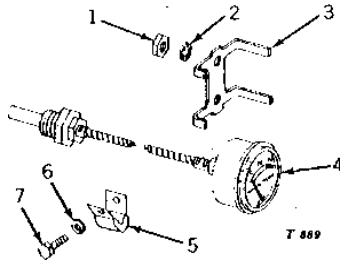

1124

ELECTRICAL

T889 -UN-01JAN94

HEAT INDICATOR

KEY	PART NO.	PART NAME	QTY	TRACTOR SERIAL NO.	REMARKS
1	14H631	NUT	2	0.190"	
2	12M7060	WASHER	2	0.209"	
3	T14959	CLAMP	1		
4	AT17524	GAUGE	1	(SUB FOR AT11934 OR AT14203) (COOLANT TEMPERATURE)	
5	T13913	CLIP	1		
6	12H303	LOCK WASHER	1	5/16"	
7	19H1813	CAP SCREW	1	5/16" X 5/8"