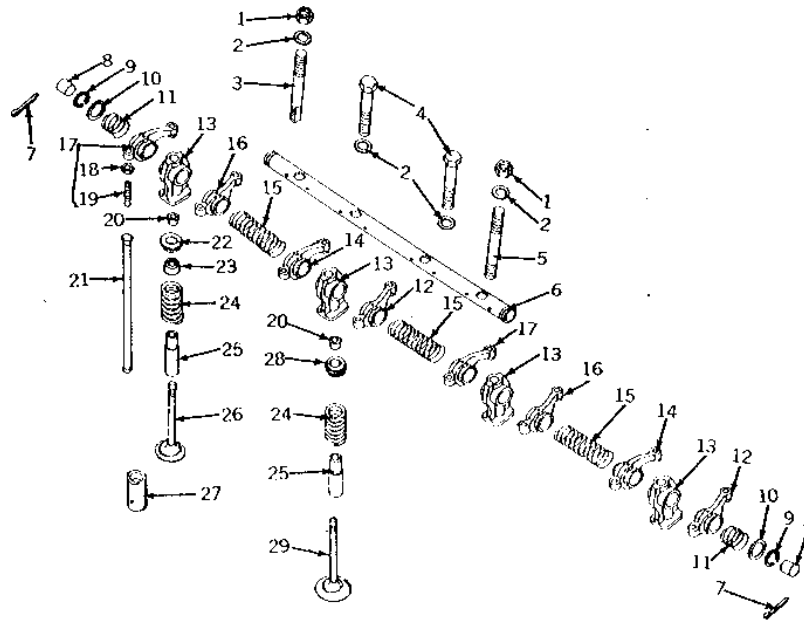

1B4

ENGINE

T5545 -UN-01JAN94

ROCKER ARM SHAFT ASSEMBLY (GASOLINE AND LP-GAS)

T 5545

KEY	PART NO.	PART NAME	QTY	TRACTOR SERIAL NO.	REMARKS
1	14H807	NUT	2	7/16"	
2	24H1325	WASHER	4	15/32" X 59/64" X 0.065"	
3	T12454	STUD	1	7/16" X 5-3/16", (NO LONGER AVAILABLE)	
4	19H2058	CAP SCREW	2	7/16" X 3-3/4"	
5	T12453	STUD	1	7/16" X 5-3/16", (NO LONGER AVAILABLE)	
6	T474T	ROCKER ARM SHAFT	1		
7	11M7086	COTTER PIN	2	0.098" X 1.969"	
8	T169T	PLUG	2		
9	T173T	SNAP RING	2		
10	24H1660	WASHER	2	57/64" X 1-3/8" X 0.060"	
11	T11328	COMPRESSION SPRING	2	(NO LONGER AVAILABLE)	
12	AT137T	ARM	2		
13	AT136T	BRACKET	4		
14	AT143T	ARM	2		
15	T171T	SPRING	3		
16	AT141T	ARM	2		
17	AT139T	ARM	2		
18	14H774	NUT	2	3/8"	
19	T170T	SCREW	8		
20	T167T	LOCK	16		
21	AT14308	PUSH ROD	8	(SUB FOR AT11666)	
22	T554T	DISK SPRING	4		
23	AT15246	SEAL	4	(SUB FOR T569T OR T512T)	
24	T555T	SPRING	8		
25	T556T	GUIDE	8		
26	T12356	INTAKE VALVE	4		
27	T175T	TAPPET	8		
28	AT20661	ROTATOR	4	(SUB FOR AT438T OR AT14326)	
29	T12357	EXHAUST VALVE	4