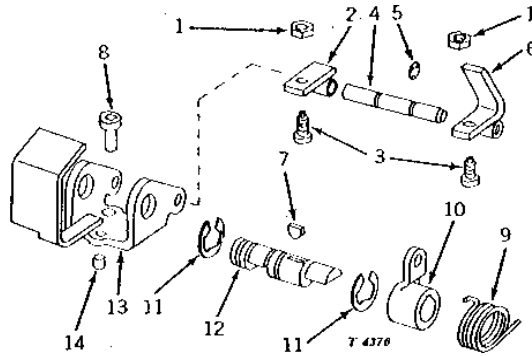

2D19

HYDRAULICS

ROCKSHAFT CONTROL HINGE AND PARTS (SINGLE)

T4370 -UN-01JAN94

KEY	PART NO.	PART NAME	QTY	TRACTOR SERIAL NO.	REMARKS
1	14H649	NUT	2	1/4"	
2	AT12689	HINGE	1	(NO LONGER AVAILABLE)	
3	R26762	BOLT	2		
4	T12780	SHAFT	1	(NO LONGER AVAILABLE)	
5	R72653	SNAP RING	3	(SUB FOR M2396T)	
6	AT12688	HINGE	1	(NO LONGER AVAILABLE)	
7	26H70	SHAFT KEY	1	1/8" X 1/2"	
8	M2237T	SCREW	1	(SUB FOR M505T)	
9	T12494	SPRING	1	(NO LONGER AVAILABLE)	
10	T12778	ARM	1	(NO LONGER AVAILABLE)	
11	R27434	SNAP RING	2	(SUB FOR T12524)	
12	T12777	SHAFT	1	(NO LONGER AVAILABLE)	
13	AT14004	BRACKET	1	(NO LONGER AVAILABLE)	
14	F1840R	DOWEL PIN	1