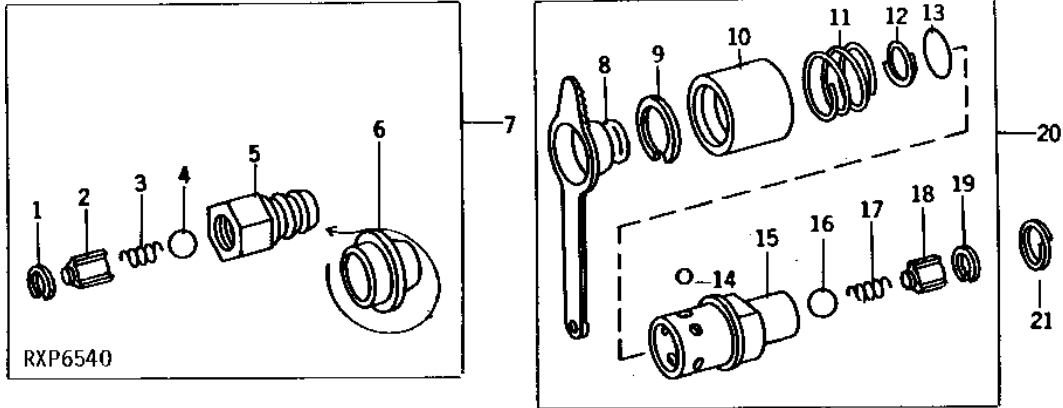

2G11

HYDRAULICS

RXP6540 -UN-06OCT94

FLEXIBLE OIL LINE COUPLER

KEY	PART NO.	PART NAME	QTY	TRACTOR SERIAL NO.	REMARKS
1	R59633	WEAR RING	1		
2	AR93819	HYD. QUICK-CONNECT COUPLER	1		(PRESSURE)
	AR93820	FITTING	1		(RETURN)
3	R28084	SPRING	1		
4	D2361R	BALL	1		13 MM (1/2")
5	R27430	HYD. QUICK-CONNECT COUPLER	1		(PRESSURE) (SUB AR93819)
	R45630	HYD. QUICK-CONNECT COUPLER	1		(RETURN) (SUB AR93820)
6	R28006	CAP	1		
7	AR30210	INTERNAL HALF COUPLER	1		(PRESSURE) (SUB AR93819)
	AR47643	BREAKAWAY COUPLER	1		(RETURN) (SUB AR93820)
8	R32419	COVER	1		
9	R32356	SNAP RING	1		
10	R32355	SLEEVE	1		(SUB RE15361)
11	R32354	SPRING	1		(SUB RE15361)
12	R26485	BACK-UP RING	1		
13	R495R	O-RING	1		
14	400R	BALL	6		6 MM (1/4")
15	R32353	SOCKET OUTLET	1		(SUB RE15361)
16	D2361R	BALL	1		13 MM (1/2")
17	R28084	SPRING	1		
18	R28085	GUIDE	1		(SUB RE15361)
19	R59633	WEAR RING	1		
20	AR47331	SOCKET OUTLET	1		(SUB RE15361)
21	R36946	SPRING	1