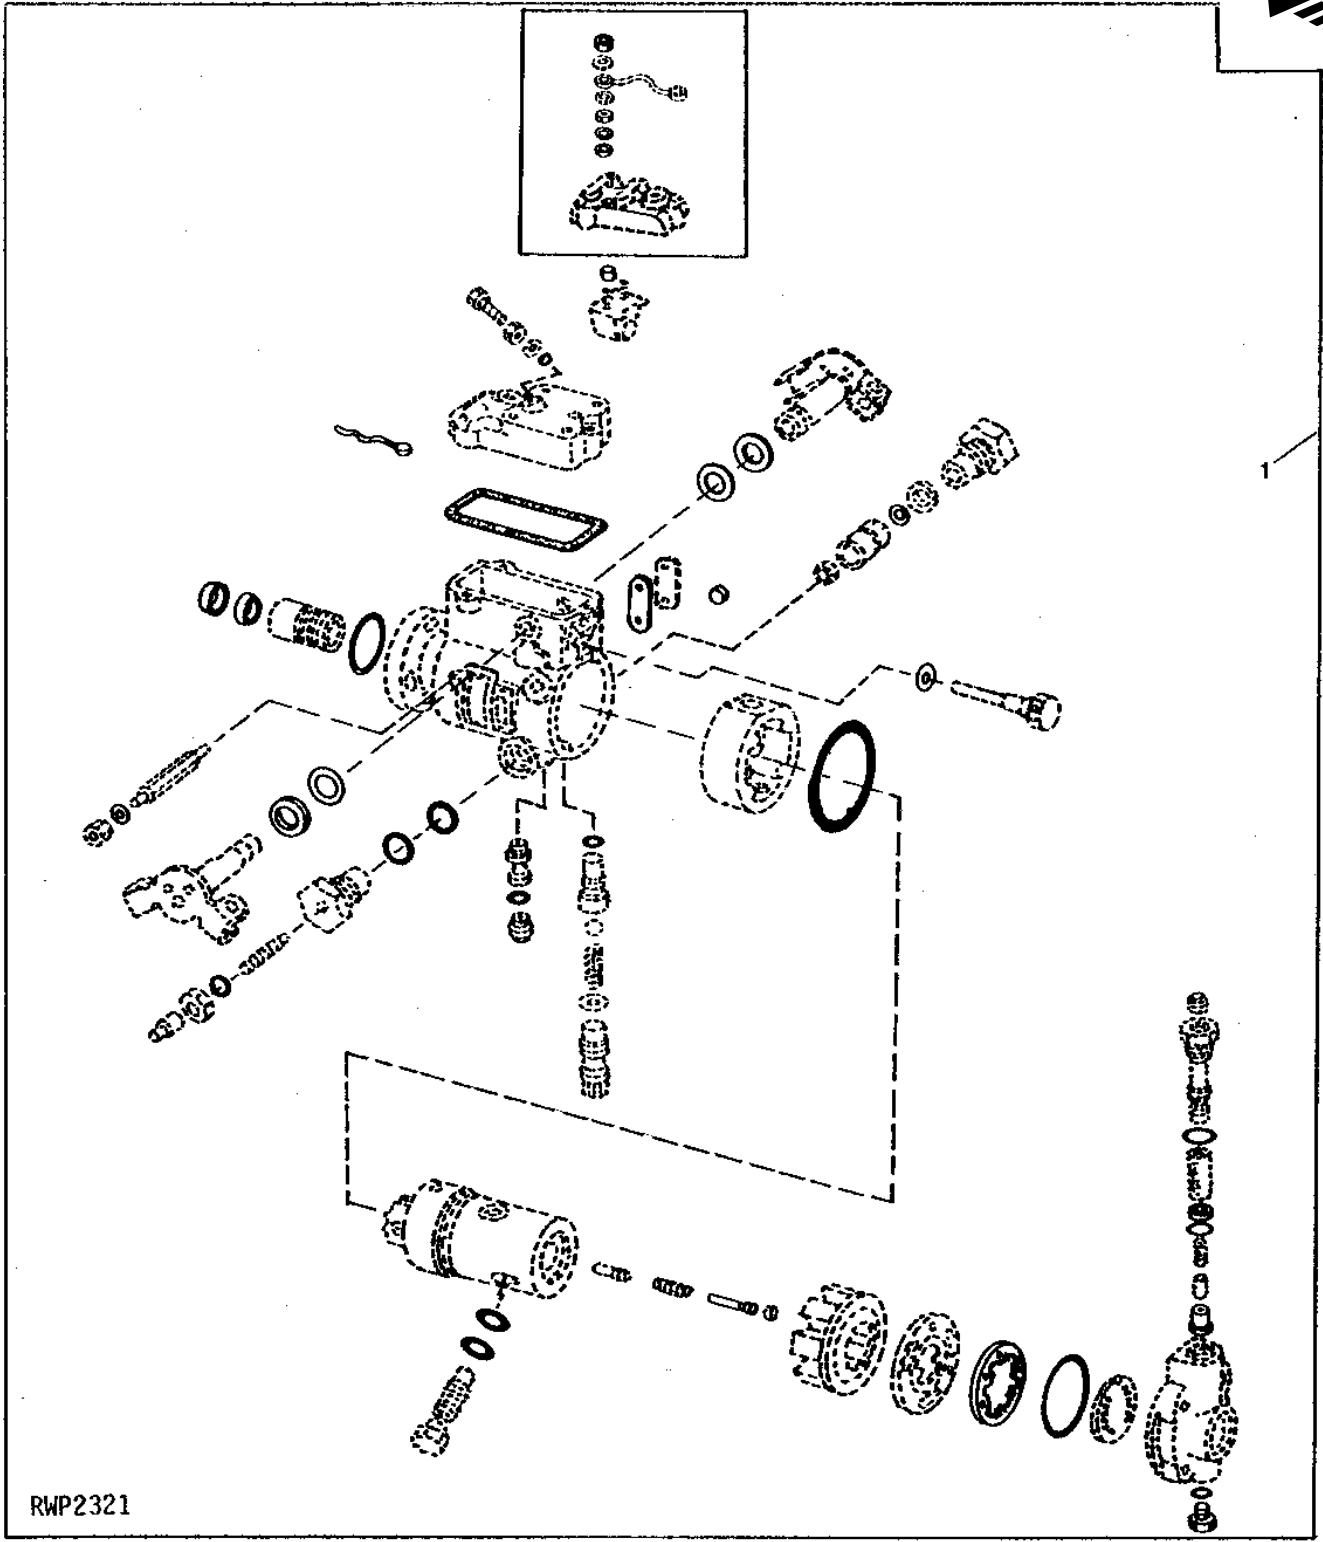

1F4

FUEL AND AIR

FUEL INJECTION PUMP END PLATE, HEAD AND ROTOR - CONTINUED
(ROOSA-MASTER NO. DBGVC429-2DH)
(TRACTOR SERIAL NO. 029001-)

KEY	PART NO.	PART NAME	QTY	TRACTOR SERIAL NO.	REMARKS
1	T19876	SCREEN	NA	051042-	
2	AT16552	FITTING	NA		
3	T18379	HOSE	NA		
4	AT16553	FITTING	NA		
5	AT11525	FITTING	NA		
6	T11934	O-RING	1		
7	T11902	PLUG	NA		(PLAIN)
	T18383	PLUG	1		(NO. 1/2) (NO LONGER AVAILABLE)
	R30739	PLUG	1		(NO. 1) (NO LONGER AVAILABLE)
	R30740	PLUG	1		(NO. 2) (NO LONGER AVAILABLE)
	R30741	PLUG	1		(NO. 3) (NO LONGER AVAILABLE)
	R30742	PLUG	1		(NO. 4) (NO LONGER AVAILABLE)
	R30743	PLUG	1		(NO. 5) (NO LONGER AVAILABLE)
	R30744	PLUG	1		(NO. 6) (NO LONGER AVAILABLE)
	R30745	PLUG	1		(NO. 7) (NO LONGER AVAILABLE)
	R30746	PLUG	NA		(NO. 8) (NO LONGER AVAILABLE)
8	T11899	O-RING	2		
9	R30738	SLEEVE	NA		
10	T11900	DOWEL PIN	NA		
11	T11897	SPRING	NA		
12	R48498	BOLT	NA		(SUB FOR T11944)
13	T11877	WIRE	AR		
14	T19877	PIPE PLUG	NA		(SUB FOR T16077)
15	T16079	SEAL	NA	-051041	(SUB R76172 AND T11934)
16	.....	COVER	NA		(SUB AT11518) (SUB FOR T15695)
17	34H240	SPRING PIN	1		1/8" X 1/4"
18	AT11518	PLATE	NA		
19	T11894	O-RING	NA		
20	T17114	BLADE	NA		
21	T26238	SLEEVE	NA		(SUB FOR T11892)
22	T11890	RETAINER	NA		
23	T11889	SNAP RING	NA		
24	T11292	WASHER	8	-042000	
	T20055	WASHER	8	042001-	
25	R26726	FITTING	4		
26	T11891	O-RING	NA		
27	T15693	RING	NA		
28	R30726	DOWEL PIN	NA		
29	T11926	SET SCREW	NA		
30	R30727	RETAINER	NA		
31	R30725	SCREW	NA		
32	R30737	SCREW	NA		
33	T26223	STOP	NA		(SUB FOR R30736)
34	R30735	SPRING	NA		
35	R30733	VALVE	NA		(STANDARD SIZE ROTOR)
	R30734	VALVE	NA		(ROTOR MARKED "OV") (NO LONGER AVAILABLE)
36	AR72054	HYDRAULIC HEAD, AND ROTOR	1		(MATCHED SET) (SUB FOR AR46292 OR AT15241)
37	T11945	PLUNGER	NA		(ROTOR A)
	T11946	PLUNGER	NA		(ROTOR B)
	T11947	PLUNGER	NA		(ROTOR C)
	T11948	PLUNGER	NA		(ROTOR D)
38	R56483	SHOE	NA		(SUB FOR T11885)
39	T11886	NEEDLE ROLLER	NA		
40	T11888	LEAF SPRING	NA		
41	T11887	SCREW	NA		
42	R42483	RING	NA		(SUB FOR R34572)
43	AT20696	RETAINER	NA		(SUB FOR AT17262)
44	T11931	RING	NA		
45	T11909	WASHER	NA		
46	T11910	WEIGHT	NA		
47	R74472	SLEEVE	NA		(SUB FOR T16601)
..	AT16518	FUEL PUMP	1		(A) COMPLETE, (NO LONGER AVAILABLE)
..	AT16518	FUEL PUMP	1		(A) COMPLETE (NO LONGER AVAILABLE)

SEE YOUR AUTHORIZED PUMP REPAIR STATION FOR PARTS NOT LISTED (NA)

1F5

FUEL AND AIR

RWP2321

-UN-01JAN94

FUEL INJECTION PUMP OVERHAUL GASKET KIT

RWP2321