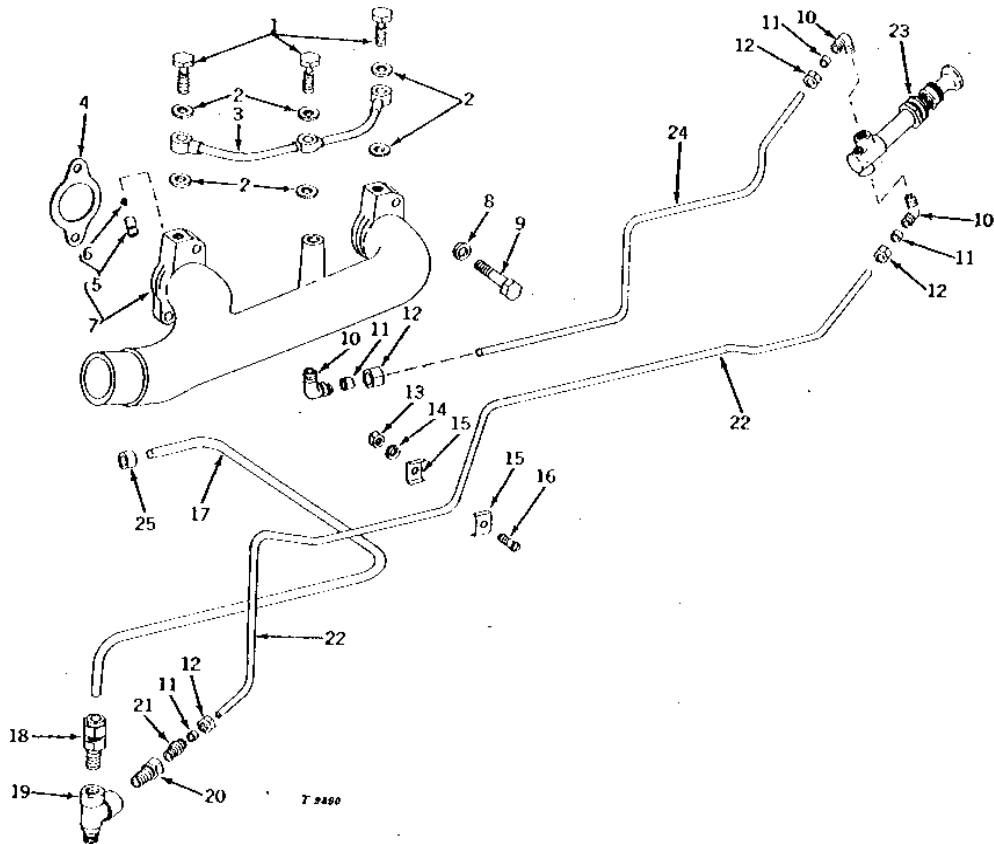

1C25

FUEL AND AIR

ENGINE PRIMER STARTING AID (DIESEL) (TRACTOR SERIAL NO. 010001-042000)

T9890 -UN-01JAN94

KEY	PART NO.	PART NAME	QTY	TRACTOR SERIAL NO.	REMARKS
1	T18630	SCREW	3		(SUB FOR T17575) (NO LONGER AVAILABLE)
2	T12471	WASHER	6		
3	AT15808	FUEL LINE	1		(NO LONGER AVAILABLE)
4	T11155	GASKET	2		
5	AT15962	NOZZLE	1		(NO LONGER AVAILABLE)
6	T17757	SCREEN	1		(NO LONGER AVAILABLE)
7	AT16200	INTAKE MANIFOLD	1		(NO LONGER AVAILABLE)
8	12H303	LOCK WASHER	4		5/16"
9	19H1905	CAP SCREW	4	-029000	5/16" X 1"
	19H2569	CAP SCREW	2	029001-	5/16" X 1-5/8"
	19H1905	CAP SCREW	2	029001-	5/16" X 1"
10	T18012	ELBOW FITTING	3		
11	T18015	WASHER	4		
12	T18014	FITTING	4		(NO LONGER AVAILABLE)
13	14H778	NUT	2		0.190"
14	12H246	LOCK WASHER	2		0.190"
15	T17571	CLAMP	4		(NO LONGER AVAILABLE)
16	21H1162	SCREW	2		0.190" X 5/8"
17	T18382	FUEL LINE	1		(NO LONGER AVAILABLE)
18	AL77N	CONNECTOR	1		(NO LONGER AVAILABLE)
19	T17568	TEE FITTING	1		(NO LONGER AVAILABLE)
20	L1253N	ADAPTER	1		
21	T18013	FITTING	1		(NO LONGER AVAILABLE)
22	T18018	PIPE	1		(NO LONGER AVAILABLE)
23	AT15807	PUMP	1		
24	T18019	PIPE	1		(NO LONGER AVAILABLE)
25	T15917	WASHER	1