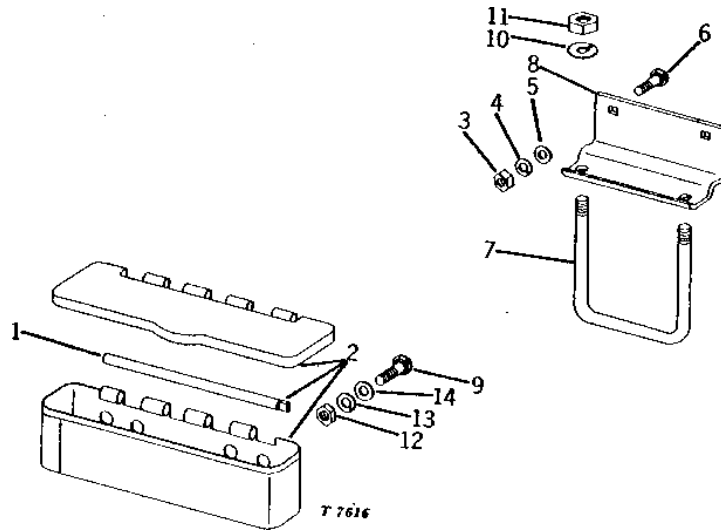

2J5

OPERATOR'S STATION

T7616 -UN-01JAN94

TOOLBOX

KEY	PART NO.	PART NAME	QTY	TRACTOR SERIAL NO.	REMARKS
1	M399T	PIN	1		
2	AR34684	TOOLBOX	1	(SUB FOR AR27750)	
3	14H1076	NUT	2	(A) (B) 3/8"	
4	12H304	LOCK WASHER	2	(A) (B) 3/8"	
5	24H1309	WASHER	2	(A) (B) 13/32" X 1-1/16" X 0.120"	
6	03H1765	BOLT	2	(A) (B) 3/8" X 3/4"	
7	R28482	U-BOLT	1	(A) (B)	
8	T14415	SUPPORT	1	(A) (B) (NO LONGER AVAILABLE)	
9	03H1540	BOLT	2	(C) 5/16" X 3/4"	
	19H1974	CAP SCREW	2	(B) 1/2" X 2-3/4"	
10	12H304	LOCK WASHER	2	(A) (B) 3/8"	
11	14H1076	NUT	2	(A) (B) 3/8"	
12	14H785	NUT	2	(C) 5/16"	
	14H1040	NUT	2	(B) 1/2"	
13	12H303	LOCK WASHER	2	(C) 5/16"	
	12H301	LOCK WASHER	2	(B) 1/2"	
14	24H1162	WASHER	2	(B) 17/32" X 1-1/4" X 0.060"	

- (A) HI-CROP
- (B) ROW-CROP
- (C) ROW-CROP UTILITY