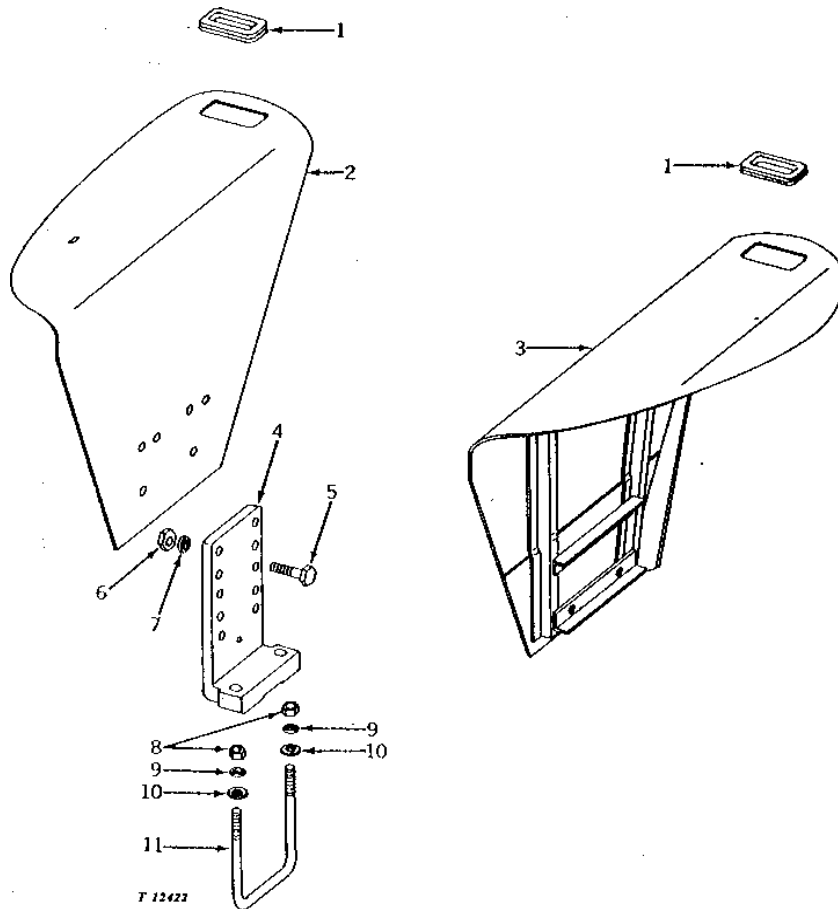

219

WHEELS, FRONT AXLES, SHEET METAL

FENDERS (ROW-CROP)

T12422 -UN-01JAN94

T 12422

KEY	PART NO.	PART NAME	QTY	TRACTOR SERIAL NO.	REMARKS
1	R20759	GROMMET	2		
2	AR48873	FENDER	1		(SUB FOR AR20870, AR38451 OR AR45453) (SUB RE13879)
3	AR48872	FENDER	1		(SUB FOR AR26595) (SUB RE13878)
4	T19267	SUPPORT	2		(SUB FOR R26991 OR T18573) (NO LONGER AVAILABLE)
5	19H1974	CAP SCREW	8		1/2" X 2-3/4"
6	14H1040	NUT	8		1/2"
7	12H301	LOCK WASHER	8		1/2"
8	14H1039	NUT	4		5/8"
9	12H294	LOCK WASHER	4		5/8"
10	24H1368	WASHER	4		21/32" X 1-5/16" X 0.090"
11	R26992	U-BOLT	2