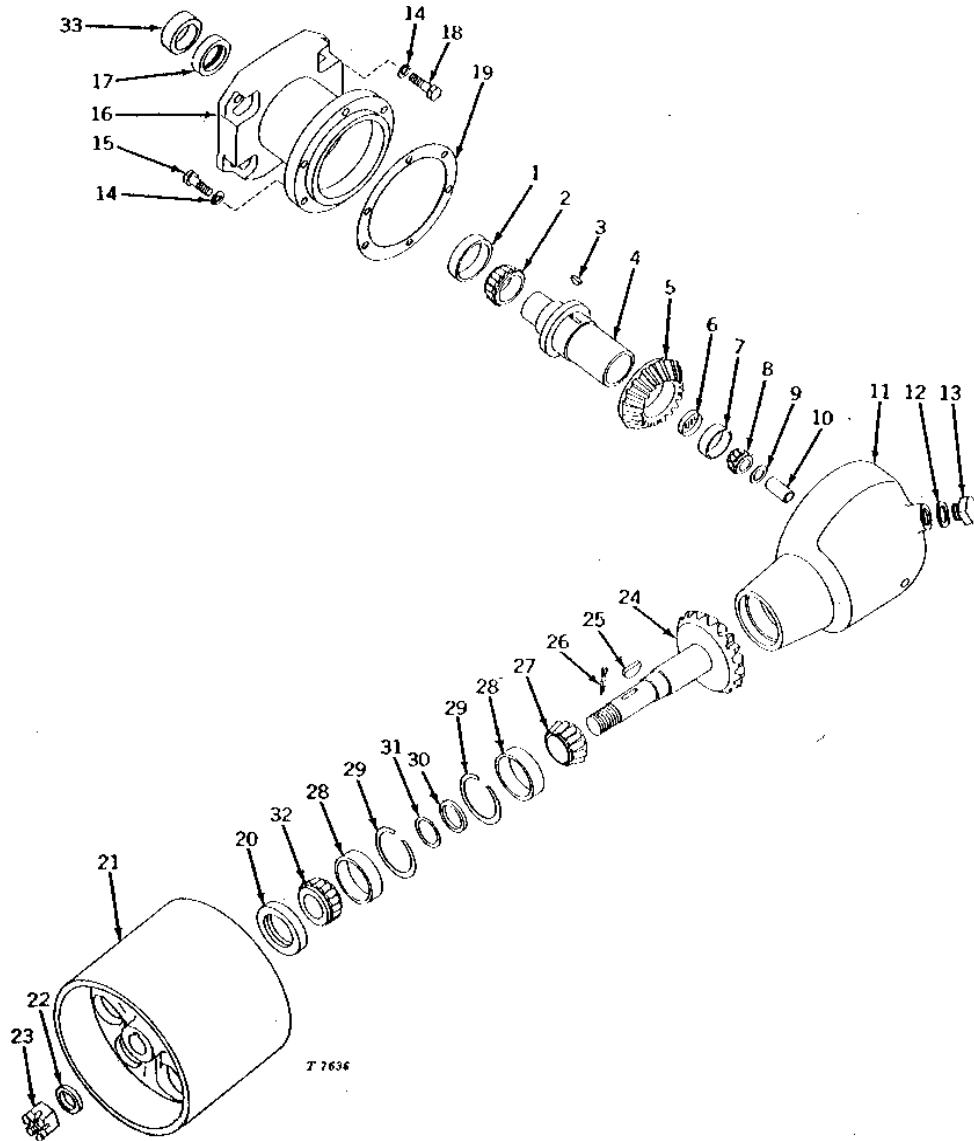

2B24

POWER TRAIN

T7636 -UN-01JAN94

BELT PULLEY

2B25

POWER TRAIN

BELT PULLEY - CONTINUED

KEY	PART NO.	PART NAME	QTY	TRACTOR SERIAL NO.	REMARKS
1	JD8247	BEARING CUP	1		
2	JD8922	BEARING CONE	1		
3	26H85	SHAFT KEY	1	1/4" X 1"	
4	T13329	HUB	1		
5	T13330	GEAR	1	(SUB R63692)	
6	M2206T	CAP	1		
7	JD7438	BEARING CUP	1		
8	JD8135	BEARING CONE	1		
9	T13331	SHIM	AR	0.08 MM (.003")	
	T13332	SHIM	AR	0.13 MM (.005")	
	T13333	SHIM	AR	0.25 MM (.010")	
10	T13471	PIN	1		
11	T29242	CASE	1	(SUB FOR T13326)	
12	A4827R	WASHER	1		
13	R26727	DRAIN PLUG	1	(SUB FOR F3128R)	
14	12H301	LOCK WASHER	10	1/2"	
15	19H3579	CAP SCREW	6	1/2" X 1-3/8"	
16	T13328	COVER	1	(NO LONGER AVAILABLE)	
17	AT12431	SEAL	1		
18	19H1990	CAP SCREW	4	1/2" X 2-1/4"	
19	R44372	SHIM	AR	0.13 MM (.005") PAPER, (SUB FOR T13339)	
	R44361	SHIM	AR	0.13 MM (.005") (SUB FOR T13340)	
	T13341	SHIM	AR	0.25 MM (.010")	
20	AT12427	SEAL	1	(A)	
	AT124396	SEAL	1	(B) (SUB FOR AT16887)	
21	T18718	PULLEY	1	(A) (ALSO ORDER R63691, JD8969 AND 26H93) (SUB FOR T13334)	
	T18718	PULLEY	1	(B)	
22	A1522R	WASHER	1	(A) (NO LONGER AVAILABLE)	
	R30399	WASHER	1	(B) (SUB FOR T18996)	
23	F562R	NUT	1	(A)	
	14H920	NUT	1	(B) 1"	
24	T13327	SHAFT	1	(A) (ALSO ORDER T18718, JD8969 AND JD8982) (SUB FOR T13327)	
	R63691	SHAFT	1	(B) (NO LONGER AVAILABLE)	
25	26H93	SHAFT KEY	1	1/4" X 1-1/4"	
26	11M7032	COTTER PIN	1	5 X 50 MM	
27	JD7395	BEARING CONE	1	(A)	
	JD8969	BEARING CONE	1	(B)	
28	JD7418	BEARING CUP	2		
29	T13325	SNAP RING	2		
30	T13335	WASHER	1	(A)	
31	T13336	SHIM	AR	(A) 0.08 MM (.003") (SUB T29242)	
	T13337	SHIM	AR	(A) 0.13 MM (.005")	
	T13338	SHIM	AR	(A) 0.25 MM (.010") (SUB T13337)	
32	JD8943	BEARING CONE	1	(A)	
	JD8982	BEARING CONE	1	(B)	
33	T15441	BUSHING	1	(NO LONGER AVAILABLE)	

(A) 1-3/8" DIA. SHAFT
(B) 1-3/4" DIA. SHAFT