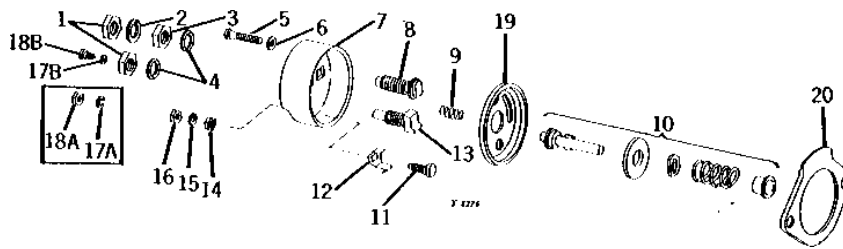

1H23

ELECTRICAL

STARTING MOTOR SOLENOID SWITCH (DIESEL)

(DELCO-REMY NOS. 1114326 AND 1114268) (SERIAL NO. 010001-026873)
(DELCO-REMY NOS. 1114294 AND 1114337) (SERIAL NO. 026874-029000)

T8275 -UN-01JAN94

KEY	PART NO.	PART NAME	QTY	TRACTOR SERIAL NO.	REMARKS
1	14H732	NUT	2		3/8", (SUB FOR R11195)
2	12H304	LOCK WASHER	1		3/8"
3	14H732	NUT	1		3/8"
4	R11194	WASHER	2		
5	21H1127	SCREW	2		0.190" X 7/16"
	21H995	SCREW	2		0.190" X 3/8"
	21H1127	SCREW	2		0.190" X 7/16", (SUB FOR R11069)
6	R11039	WASHER	2		
7	.....	COVER	1		(ORDER AR68304) (SUB FOR T18554 OR R11199)
8	R11064	STUD	1		(NO LONGER AVAILABLE)
9	R11066	SPRING	1		
10	AT15146	CONTACT	1		(SUB FOR R11242)
11	R11197	STUD	1		
12	R11198	CLIP	1		(NLA)
13	T12210	SCREW	1		(USE WITH 1114326 OR 1114268) (NO LONGER AVAILABLE)
	T18108	STUD	1		(USE WITH 1114294) (SUB FOR R11241) (NO LONGER AVAILABLE)
14	AR11134	NUT	1		
15	12H246	LOCK WASHER	1		0.190"
	12H246	LOCK WASHER	1		0.190", (SUB FOR T11740)
16	14H631	NUT	1		0.190"
17A	12H304	LOCK WASHER	1		3/8"
17B	12M7060	WASHER	1		0.209"
18A	14H732	NUT	1		3/8"
18B	T15564	SCREW	1		(USE WITH 1114294)
19	T18109	GASKET	1		(SUB R49394 AND R61133) (USE WITH 1114326)
20	T17058	GASKET	1		(USE WITH 1114326)
..	AT15468	KIT	1	-026873	(ALSO ORDER T17058) (SUB FOR AR11116 OR AT17983) (SUB AR68304)
..	R11240	SWITCH	1		(ALSO ORDER T17058) (SUB FOR AT17213 OR AT17983) (SUB AR68304)