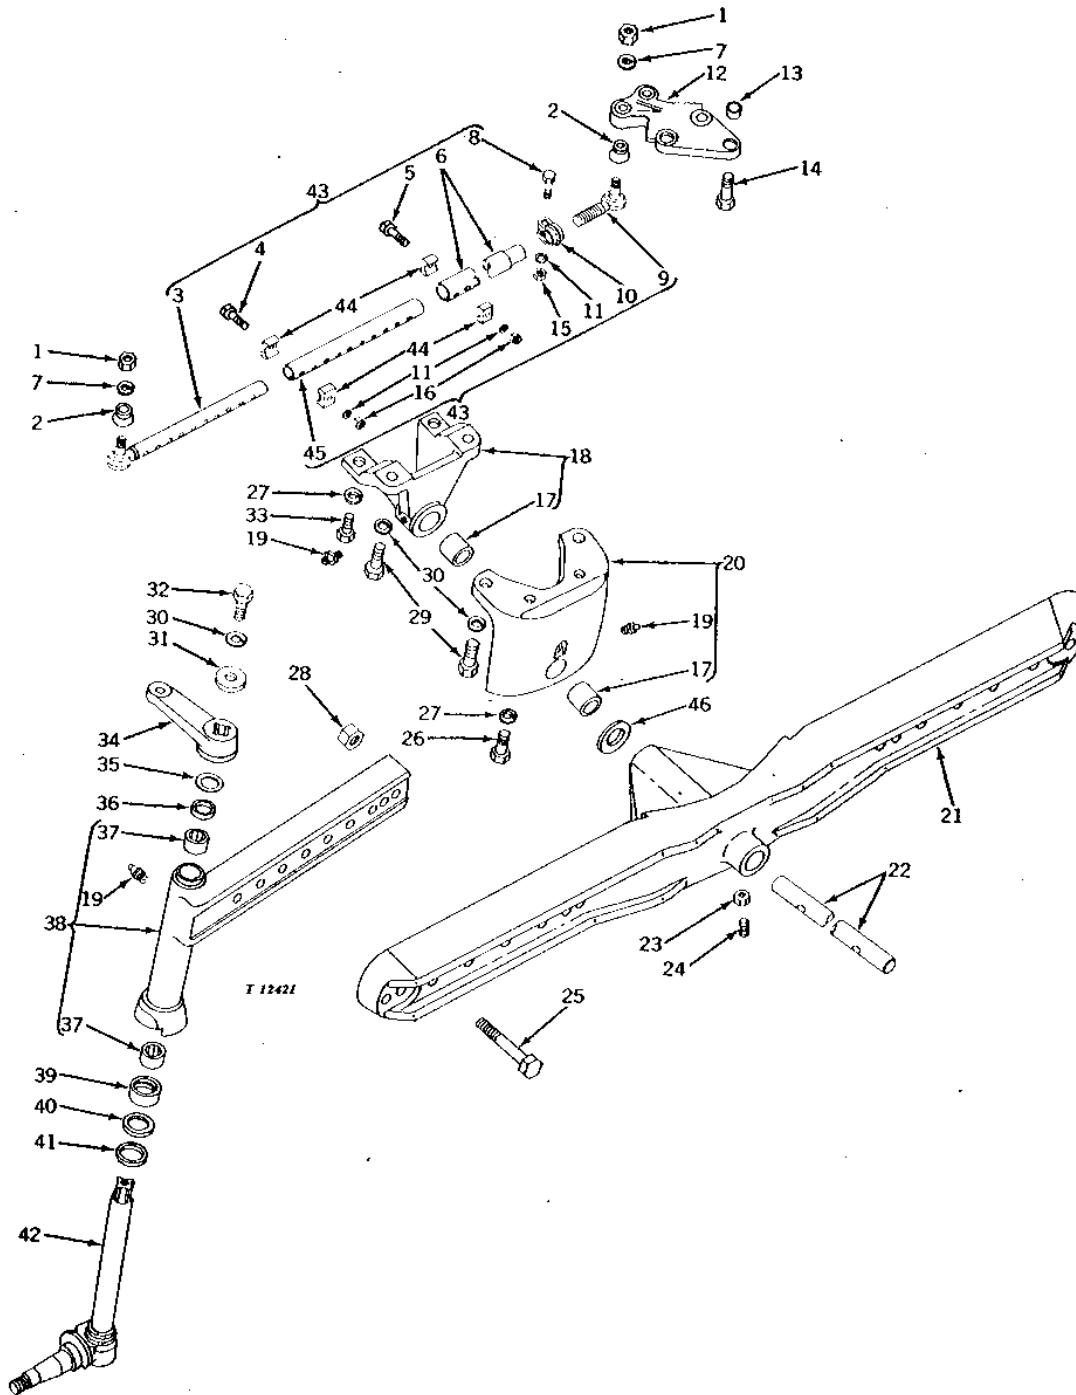

2G22

WHEELS, FRONT AXLES, SHEET METAL

ADJUSTABLE FRONT AXLE (1575-2235MM (62"-88")) (ROW-CROP)

T12421 -UN-01JAN94

2G23

WHEELS, FRONT AXLES, SHEET METAL

ADJUSTABLE FRONT AXLE - CONTINUED
(1575-2235MM (62"-88"))
(ROW-CROP)

KEY	PART NO.	PART NAME	QTY	TRACTOR SERIAL NO.	REMARKS
1	14H888	NUT	4		9/16"
2	M648T	COVER	4		
3	AT13972	TIE ROD END	2		
4	19H1913	CAP SCREW	2		5/16" X 2-1/4"
5	19H1949	CAP SCREW	2		5/16" X 2-1/2"
6	T17699	TUBE	2		
7	12H317	LOCK WASHER	4		9/16"
8	19H3552	CAP SCREW	2		5/16" X 1-1/2"
9	AT13971	BALL JOINT	2		
10	T17700	CLAMP	2		(NO LONGER AVAILABLE)
11	12H303	LOCK WASHER	6		5/16"
12	T13403	ARM	1		(NO LONGER AVAILABLE)
13	M14T	WASHER	2		
14	19H2575	CAP SCREW	3		5/8" X 1-1/2"
15	14H785	NUT	2		5/16"
16	BP12232	LOCK NUT	1		(SUB FOR M376T)
17	T12694	BUSHING	2		
18	AT12480	SUPPORT	1		(MARKED T13405)
19	JD7759	LUBRICATION FITTING	4		
20	AT12479	SUPPORT	1		(MARKED T13404)
21	T17687	AXLE	1		(NO LONGER AVAILABLE)
22	T12786	DOWEL PIN	1		
23	14H826	NUT	2		1/2"
24	22H988	SET SCREW	2		1/2" X 1-1/4"
25	19H2084	CAP SCREW	4		3/4" X 4-1/2"
26	19H1831	CAP SCREW	2		1/2" X 2"
27	12H301	LOCK WASHER	4		1/2"
28	14H794	NUT	4		3/4"
29	19H2706	CAP SCREW	4		5/8" X 2", HS, SAE 8
30	12H294	LOCK WASHER	6		5/8"
31	M1006T	WASHER	2		(NO LONGER AVAILABLE)
32	19H1756	CAP SCREW	2		5/8" X 1-1/2"
33	19H1721	CAP SCREW	2		1/2" X 1-1/2"
34	T13424	LEVER	1		(NO LONGER AVAILABLE)
	T13425	LEVER	1		(NO LONGER AVAILABLE)
35	M1250T	SHIM	AR		0.69MM (.027")
36	M1518T	WASHER	2		
37	JD8820	NEEDLE BEARING	4		
38	AT12482	EXTENSION	1		R.H. (MARKED T13426) (NO LONGER AVAILABLE)
	AT12483	EXTENSION	1		L.H. (MARKED T13427) (NO LONGER AVAILABLE)
39	JD8407	THRUST BEARING	2		
40	M2283T	WASHER	2		
41	M2282T	WASHER	2		
42	AT12484	SPINDLE	2		(MARKED T13428) (NO LONGER AVAILABLE)
43	AT15904	TIE ROD	2		(NO LONGER AVAILABLE)
44	T15690	CLAMP	8		
45	T18855	TUBE	2		(NO LONGER AVAILABLE)
46	M4142T	WASHER	AR		(SUB M4145T)
	M4145T	SHIM	AR