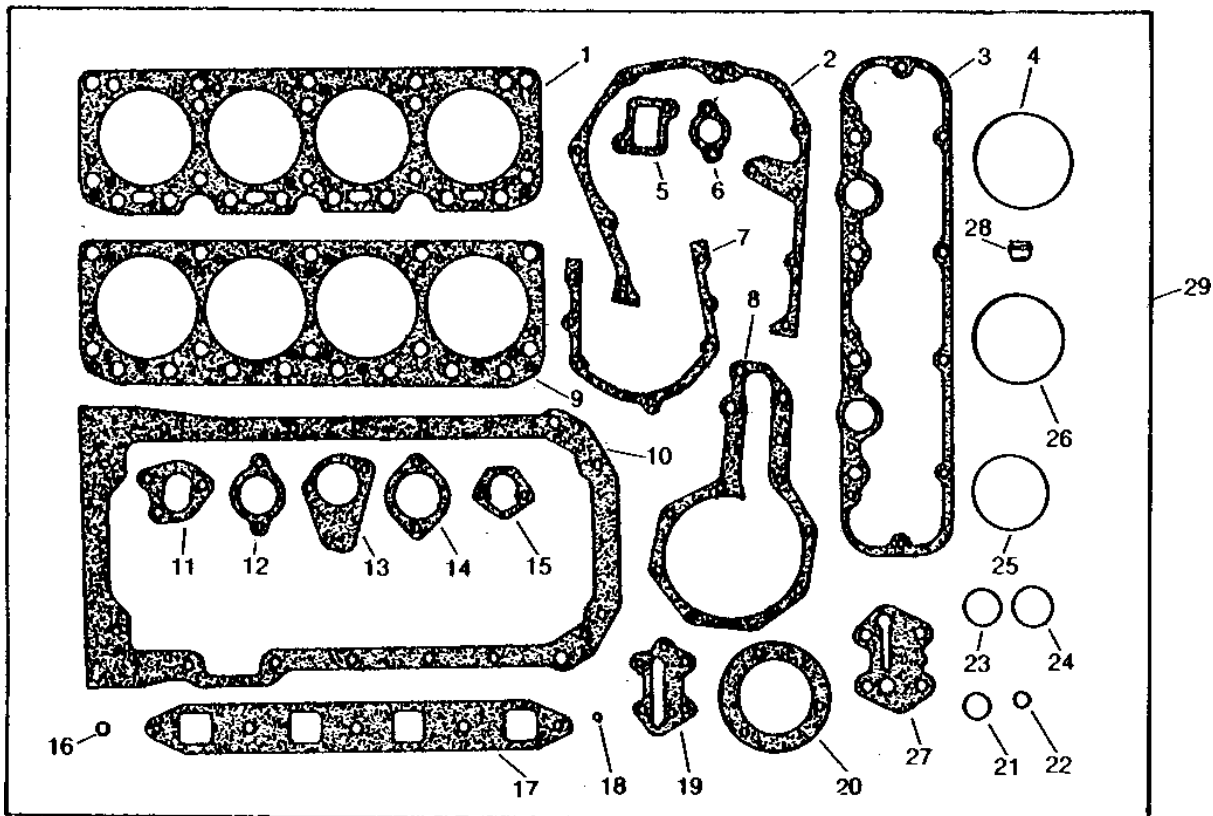

1C3

ENGINE

ENGINE OVERHAUL GASKET KIT (DIESEL)

RWP4676 -UN-01JAN94

RWP 4676

1C4

ENGINE

ENGINE OVERHAUL GASKET KIT - CONTINUED (DIESEL)

KEY	PART NO.	PART NAME	QTY	TRACTOR SERIAL NO.	REMARKS
1	R99080	GASKET	1		CYLINDER HEAD, (SUB FOR AT12087, AT15708, AT11070 OR AT16542)
2	T16469	GASKET	1		GEAR COVER
3	R98825	GASKET	1		ROCKER ARM, (SUB FOR T11317)
4	T11178	WASHER	2		FILTER CASE
5	T11145	GASKET	1		WATER OUTLET
6	T13188	GASKET	1		VENT TUBE
7	T507T	GASKET	1		REAR OIL SEAL HOUSING
8	R98828	GASKET	1		WATER PUMP, (SUB FOR T12713 OR T26569)
9	R98944	GASKET	1		SLEEVE PLATE, (SUB FOR T16165 OR T17517)
10	T15018	GASKET	1		OIL PAN
11	R98826	GASKET	1		WATER PUMP OUTLET, (SUB FOR T10858)
12	T11155	GASKET	2		INTAKE MANIFOLD
13	T491T	GASKET	1		CAMSHAFT REAR COVER
14	T437T	GASKET	1		THERMOSTAT COVER
15	R97350	GASKET	1		FUEL PUMP, (SUB FOR R27285)
16	T16331	GASKET	4		GLOW PLUG
17	R98847	GASKET	1		EXHAUST MANIFOLD, (SUB FOR T13376)
18	M3150T	WASHER	2		CAMSHAFT THRUST PLATE
19	T12456	GASKET	1	-042000	OIL FILTER BASE
20	T510T	GASKET	1		FRONT OIL SEAL PLATE
21	R460R	O-RING	1		
22	T11167	WASHER	4	-042000	INJECTION NOZZLE
	T18969	GASKET	4	042001-	INJECTION NOZZLE
23	T11221	WASHER	8		TURBULENCE CHAMBER
24	T19687	O-RING	4		UPPER TURBULENCE CHAMBER, (SUB FOR T11220)
25	M96T	GASKET	1		OIL FILTER CASE
26	T16164	WASHER	4		
27	T19043	GASKET	1	042001-	OIL FILTER BASE
28	AT15246	SEAL	4		VALVE GUIDE
29	AT16569	GASKET KIT	1		(SUB RE38582)