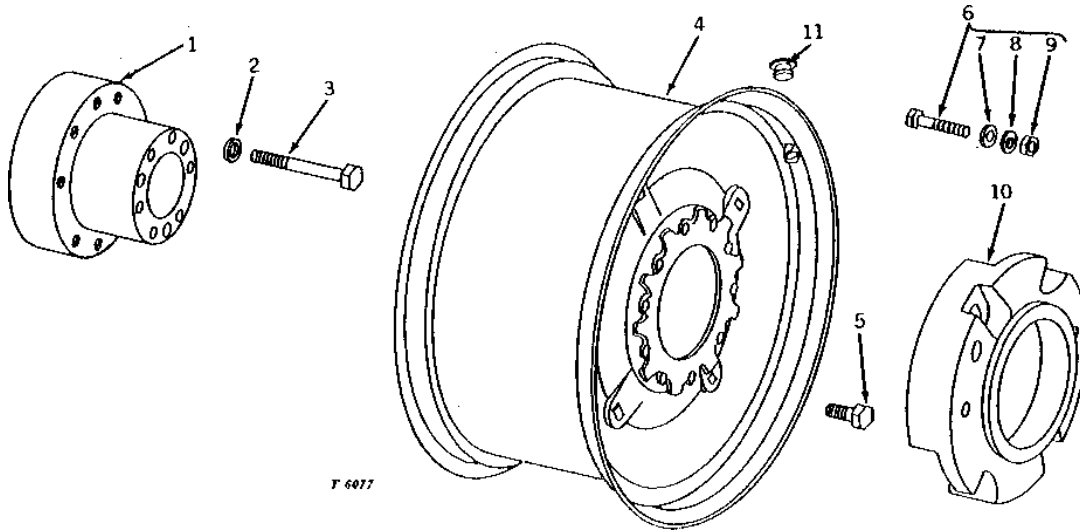

2H17

WHEELS, FRONT AXLES, SHEET METAL

REAR WHEELS AND WHEEL WEIGHTS (HI-CROP)

T6077 -UN-01JAN94

T 6077

KEY	PART NO.	PART NAME	QTY	TRACTOR SERIAL NO.	REMARKS
1	T15558	HUB	1		(NO LONGER AVAILABLE)
2	24H1363	WASHER	6		41/64" X 1-1/16" X 0.105"
3	08H4520	CAP SCREW	6		9/16" X 6-1/4", (NO LONGER AVAILABLE)
4	JD3019	WHEEL	1		
	JD3028	RIM	1		(NO LONGER AVAILABLE)
5	JD16	WHEEL BOLT	9		
6	BOLT	4		(NO LONGER AVAILABLE)
7	24H1392	WASHER	4		25/32" X 1-3/8" X 0.120"
8	12H236	LOCK WASHER	4		3/4"
9	14H794	NUT	4		3/4"
10	WEIGHT	2		(NO LONGER AVAILABLE)
11	T17912	PLUG	1		