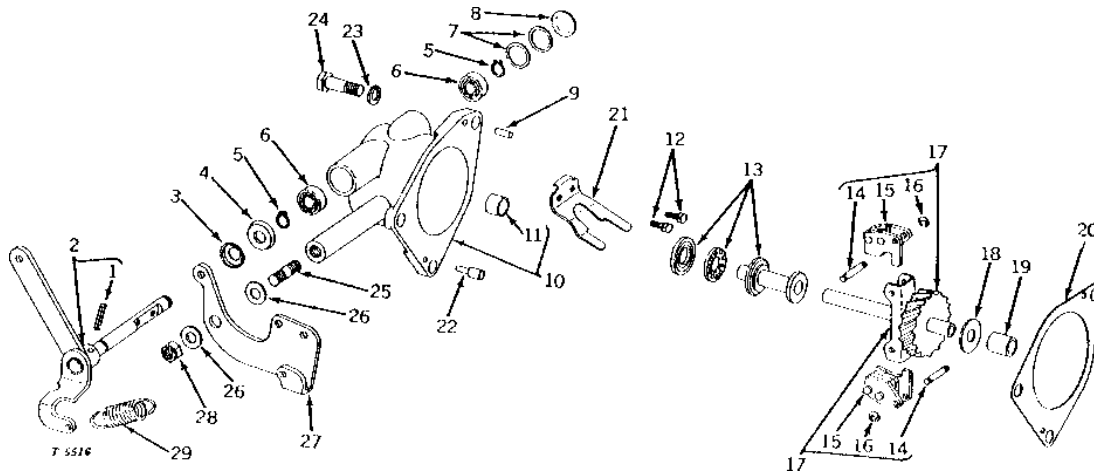

1F20

FUEL AND AIR

**GOVERNOR ASSEMBLY
(GASOLINE AND LP-GAS)
(TRACTOR SERIAL NO. 019240-)**

T5516 -UN-01JAN94

KEY	PART NO.	PART NAME	QTY	TRACTOR SERIAL NO.	REMARKS
1	34H262	SPRING PIN	1		(A) 5/32" X 3/4"
2	AT15608	HOUSING	1	-029000	(A) (SUB FOR AT15607) (NO LONGER AVAILABLE)
3	T19564	SEAL	1		(SUB FOR T11098)
4	T19564	SEAL	1		(A) (SUB FOR T11101)
5	T11104	SNAP RING	2		(A)
6	AP22469	BALL BEARING	2		(A)
7	T11106	WASHER	2		(A)
8	T11105	PLUG	1		(A)
9	L4128T	DOWEL PIN	1		(NO LONGER AVAILABLE)
10	AT15606	HOUSING	1		(A)
11	T11107	BUSHING	1		(A)
12	P46285	SCREW	2		(A) (NO LONGER AVAILABLE)
13	AT15601	BEARING	1		
14	P47892	PIN	2		
15	AT15604	WEIGHT	2	-029000	
16	AT16172	WEIGHT	2	029001-	
17	P47893	SNAP RING	2		
17	AT15605	SHAFT	1	-029000	
	AT16171	SHAFT	1	029001-	
18	L4177T	WASHER	1		
19	L4266T	BUSHING	1		
20	M276T	GASKET	1		
21	T11095	YOKE	1		(A)
22	T16470	PIN	1		(NO LONGER AVAILABLE)
23	12H304	LOCK WASHER	3		3/8"
24	19H2552	CAP SCREW	3		3/8" X 1-1/8"
25	T17448	STUD	1		(A) 3/8" X 1-11/16"
26	24H1305	WASHER	2		(A) 13/32" X 13/16" X 0.065", (SUB FOR T17444)
27	T17445	LEVER	1	-029000	(A) (NO LONGER AVAILABLE)
	T18603	LEVER	1	029001-	(A) (NO LONGER AVAILABLE)
28	F3220R	LOCK NUT	1		(A) (SUB FOR T17446)
29	T17609	SPRING	1	-029000	(A) (SUB FOR T17447)
	T18604	SPRING	1	029001-	(A)
..	AT14991	GOVERNOR	1	-029000	
..	AT16750	GOVERNOR	1	029001-	(NO LONGER AVAILABLE)
..	AT15608	HOUSING	1	-029000	(INCLUDES OPERATING SHAFT) (NO LONGER AVAILABLE)
..	AT17057	HOUSING	1	029001-	(INCLUDES OPERATING SHAFT) (NO LONGER AVAILABLE)

(A) INCLUDED IN AT15608 AND AT17057