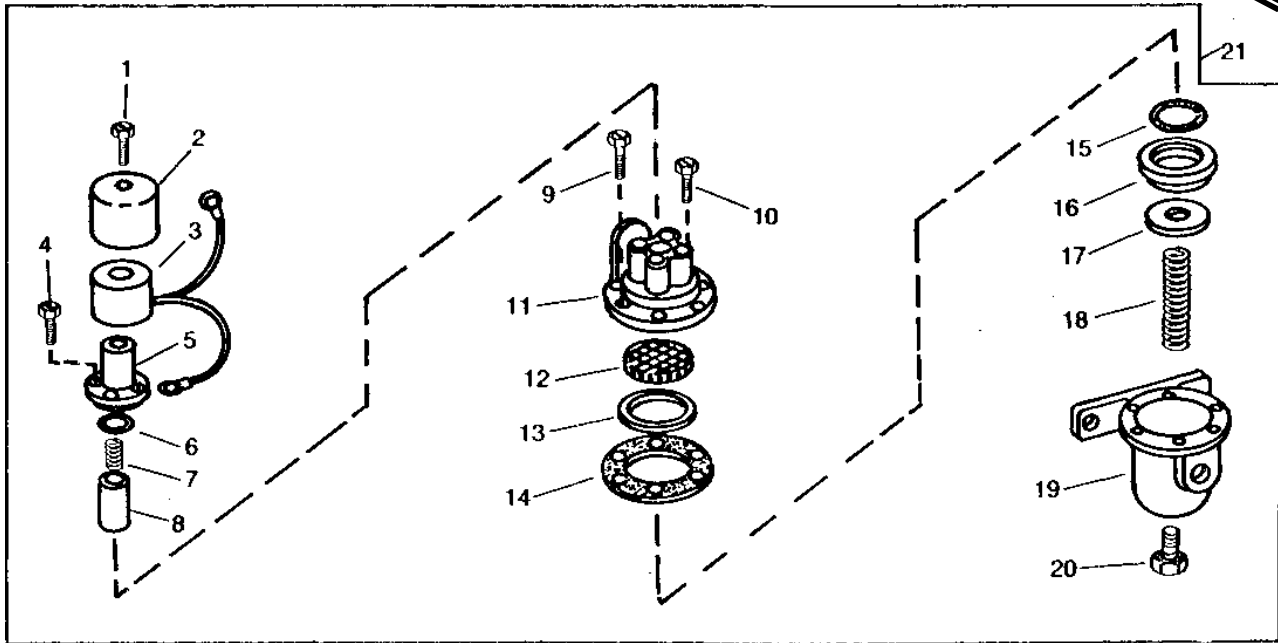

1D20

FUEL AND AIR

RWP2543

-UN-01JAN94

FUEL STRAINER PARTS (LP-GAS)

RWP2543

KEY	PART NO.	PART NAME	QTY	ENGINE SERIAL NO.	REMARKS
1	21H1072	SCREW	1		0.190" X 1/4", (USE WITH STF1614A) (NO LONGER AVAILABLE)
	21H1167	SCREW	1		0.190" X 1/4", (USE WITH STF2384)
2	R49285	CASE	1		(SUB FOR F1125R OR T10514) (ALSO ORDER AR52766)
3	AF1395R	ELECTRICAL COIL	1		(SUB AR52766 AND R49285)
4	21H1073	SCREW	4		0.190" X 1/2"
5	AF1396R	HOUSING	1		
6	F1127R	O-RING	1		
7	F1126R	SPRING	1		
8	TY15269	HITCH	1		(SUB FOR AF1397R) (NO LONGER AVAILABLE)
9	21H981	SCREW	6		0.190" X 1/2", (USE WITH STF1614A)
	21H1301	SCREW	6		0.190" X 1/2", (USE WITH STF2384)
10	21H1292	SCREW	1		0.164" X 1/4"
11	AF1398R	COVER	1		
12	AF1399R	FILTER	1		
13	F1129R	WASHER	1		
14	F1130R	GASKET	1		(USE WITH STF1614A) (NO LONGER AVAILABLE)
15	H63858	O-RING	1		(USE WITH STF2384) (NO LONGER AVAILABLE)
16	R49288	RETAINER	1		(USE WITH STF2384) (NO LONGER AVAILABLE)
17	R49289	WASHER	1		(USE WITH STF2384) (NO LONGER AVAILABLE)
18	R49287	SPRING	1		(USE WITH STF2384)
19	AR52767	HOUSING	1		(SUB FOR F3500R) (NO LONGER AVAILABLE)
20	T10281	PIPE PLUG	1		(USE WITH STF1614A) (NO LONGER AVAILABLE)
	R10160	PIPE PLUG	1		(USE WITH STF2384)
21	AR55312	STRAINER	1		(SUB FOR AT11714)
..	12H302	LOCK WASHER	2		1/4"
..	19H1919	CAP SCREW	2		1/4" X 5/8"