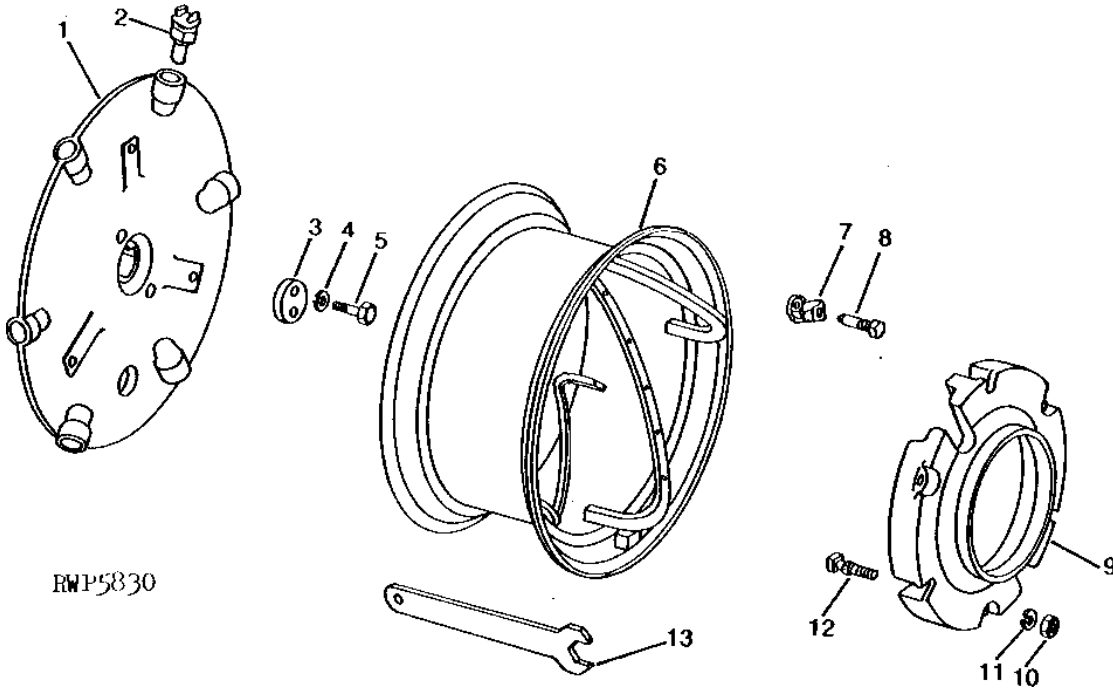

2H13

WHEELS, FRONT AXLES, SHEET METAL

POWER ADJUSTED REAR WHEELS AND WEIGHTS (ROW-CROP)

RWP5830 -UN-01JAN94

KEY	PART NO.	PART NAME	QTY	TRACTOR SERIAL NO.	REMARKS
1	T14945	WHEEL	1		(NO LONGER AVAILABLE)
2	AF3797R	DISK	6		
3	T12584	RETAINER	1		(NO LONGER AVAILABLE)
4	12H294	LOCK WASHER	2	5/8"	
5	19H2706	CAP SCREW	2	5/8" X 2", HS, SAE 8	
6	AB5506R	RIM	1		(13.9 - 36" TIRES) (NO LONGER AVAILABLE)
7	M2334T	STOP	2		
8	M2335T	SCREW	2		(SUB FOR F3583R)
9	T21689	WEIGHT	2		54KG (120 LBS) (NO LONGER AVAILABLE)
10	14H1039	NUT	3	5/8"	
11	12H294	LOCK WASHER	3	5/8"	
12	A4064R	BOLT	3		(WEIGHT TO ADDITIONAL WEIGHT)
13	F3537R	WRENCH	1		(NO LONGER AVAILABLE)