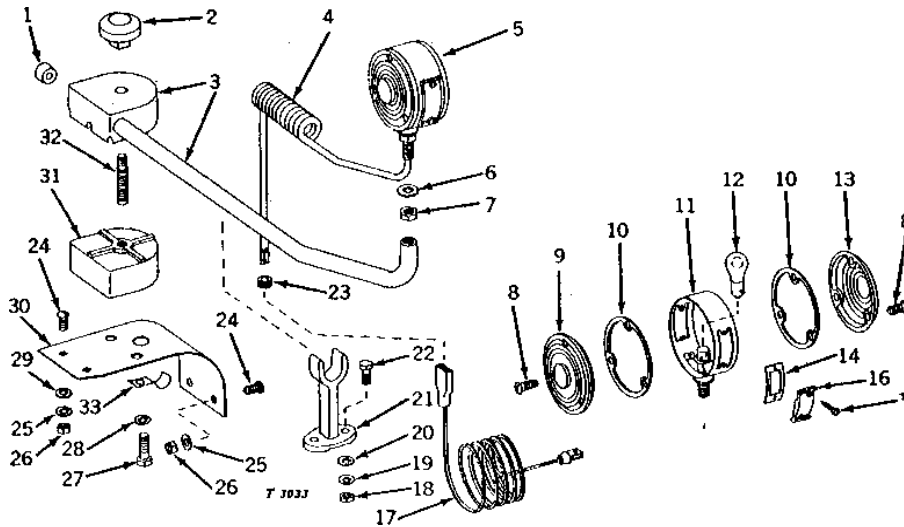

1115

ELECTRICAL

T3033 -UN-01JAN94

WARNING LAMP (ROW-CROP UTILITY)

KEY	PART NO.	PART NAME	QTY	TRACTOR SERIAL NO.	REMARKS
1	T13215	GROMMET	1		(NO LONGER AVAILABLE)
2	R27580	KNOB	1		
3	AT12308	MAST	1		(NO LONGER AVAILABLE)
4	.....	WIRING LEAD	1		1270 MM (50")
5	AR26584	LAMP	1		
6	24H1625	WASHER	1		17/32" X 1" X 0.120"
7	14H849	NUT	2		7/16"
8	21H964	SCREW	6		0.138" X 1/2"
9	A5275R	LENS	1		
10	.....	GASKET	2		(ORDER AR26584)
11	.....	HOUSING	1		(ORDER AR26584)
12	AA6218R	BULB	1		
13	A5276R	LENS	1		
14	A5279R	GASKET	2		(NO LONGER AVAILABLE)
15	37H46	SCREW	4		NO. 6 X 3/8", (SUB FOR R20786)
16	A5278R	LENS	2		(NO LONGER AVAILABLE)
17	.....	WIRING LEAD	1		1321 MM (52") (MAKE FROM R66319, R32024, R32025 AND R32027) (SUB FOR AT12925)
18	14H785	NUT	2		5/16"
19	12H303	LOCK WASHER	2		5/16"
20	24H1685	WASHER	2		11/32" X 47/64" X 0.083"
21	T14250	SUPPORT	1		(NO LONGER AVAILABLE)
22	19H1900	CAP SCREW	2		5/16" X 3/4"
23	R1134R	EYELET	1		
24	21H1023	SCREW	4		1/4" X 5/8"
25	12H302	LOCK WASHER	4		1/4"
26	14H786	NUT	4		1/4"
27	19H1732	CAP SCREW	2		3/8" X 1-1/4"
28	12H304	LOCK WASHER	2		3/8"
29	24H1287	WASHER	2		9/32" X 5/8" X 0.065"
30	T14251	REINFORCEMENT	1		(NO LONGER AVAILABLE)
31	T13206	SUPPORT	1		(NO LONGER AVAILABLE)
32	R699R	STUD	1		
33	B1986R	CLIP	1