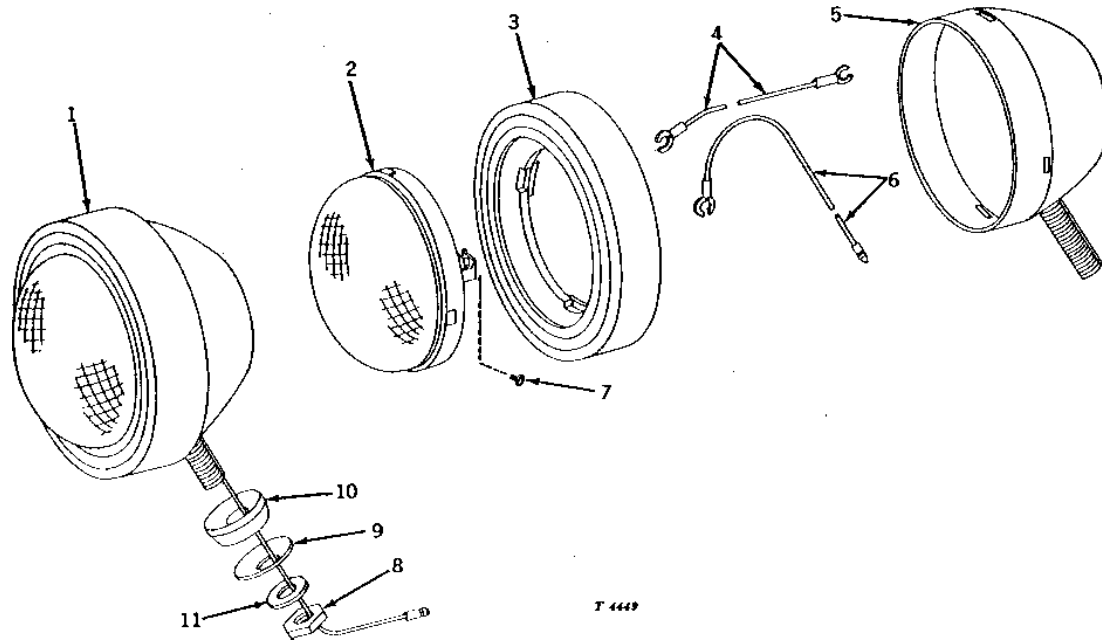

117

ELECTRICAL

SINGLE FENDER LAMPS AND REAR WORK LAMP (ROW-CROP UTILITY)

T4449 -UN-01JAN94

KEY	PART NO.	PART NAME	QTY	TRACTOR SERIAL NO.	REMARKS
1	RE27099	LAMP	2	(SUB FOR AT12935)	
	AT79869	LAMP	1	(SUB FOR AT11935)	
2	AF3892R	HEADLIGHT	1	FRONT, (SUB FOR AT11898)	
3	AR21059	HEADLIGHT	1	WORK LAMP	
	R31250	BEZEL	1	(GUIDE)	
	R30182	BEZEL	1	(HOBBS)	
4	.....	WIRE	1	(SUB AT12935 OR AT11935)	
5	.....	HOUSING	1	FRONT LIGHT, (ORDER RE27099)	
	.....	HOUSING	1	WORK LIGHT, (ORDER RE27099)	
6	AT14770	WIRING LEAD	1	(GUIDE) (NO LONGER AVAILABLE)	
	.....	WIRING LEAD	1	406 MM (16") (MAKE FROM R66319, R32016 AND R32026) (SUB FOR AT14771)	
	T16623	TERMINAL	1		
7	21H1293	SCREW	1	0.164" X 5/16", (SUB FOR R11100)	
8	14H1040	NUT	2	1/2"	
9	T14265	WASHER	2	FRONT LAMP, (NO LONGER AVAILABLE)	
	T12463	WASHER	1	WORK LAMP (NO LONGER AVAILABLE)	
10	R28191	WASHER	2	FRONT LAMP, (NO LONGER AVAILABLE)	
	T12464	WASHER	1	WORK LAMP (NO LONGER AVAILABLE)	
11	24H1162	WASHER	2	17/32" X 1-1/4" X 0.060"