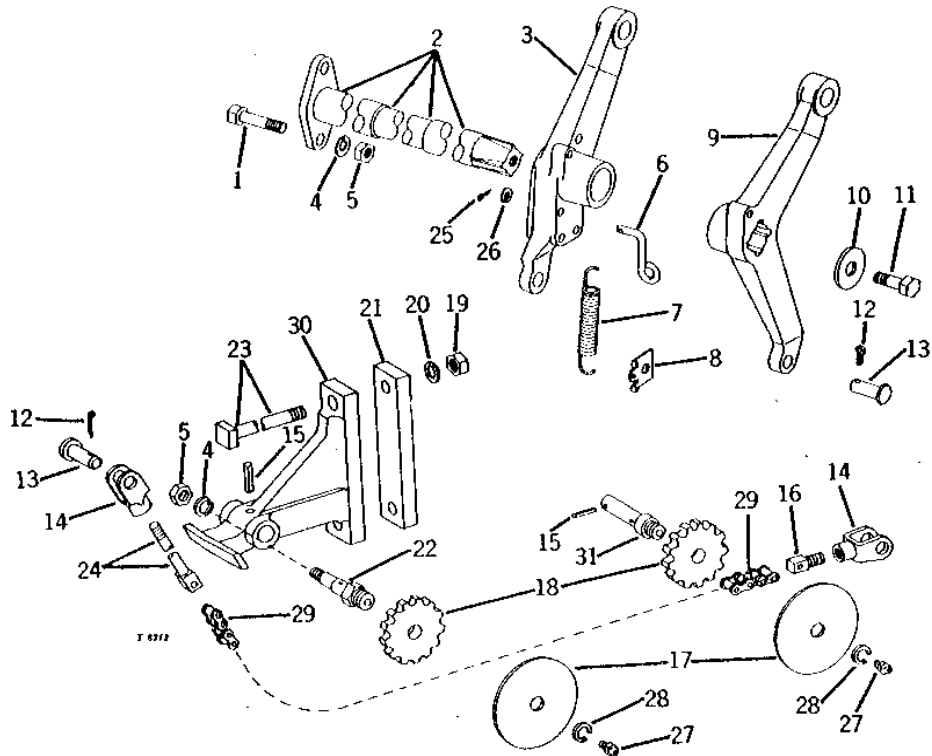

2E17

HYDRAULICS

FRONT ROCKSHAFT AND LIFT ARMS
(SINGLE AND DUAL)
(HI-CROP)
(TRACTOR SERIAL NO. 042001-)

T8212 -UN-01JAN94

2E18

HYDRAULICS

FRONT ROCKSHAFT AND LIFT ARMS - CONTINUED
(SINGLE AND DUAL)
(HI-CROP)
(TRACTOR SERIAL NO. 042001-)

KEY	PART NO.	PART NAME	QTY	TRACTOR SERIAL NO.	REMARKS
1	19H1990	CAP SCREW	2		1/2" X 2-1/4"
2	AT12924	ROCKSHAFT	1		(NO LONGER AVAILABLE)
3	T14239	ARM	1		(NO LONGER AVAILABLE)
4	12H301	LOCK WASHER	2		1/2"
5	14H1040	NUT	2		1/2"
6	T15738	HOOK	1		(NO LONGER AVAILABLE)
7	T14243	SPRING	1		(SUB T143245)
8	T14245	CLIP	1		(NO LONGER AVAILABLE)
9	T14238	ARM	1		(NO LONGER AVAILABLE)
10	R20135	WASHER	1		
11	19H1756	CAP SCREW	1		5/8" X 1-1/2"
12	11M7015	COTTER PIN	2		3.200 X 25 MM
13	T14241	PIN	2		(NO LONGER AVAILABLE)
14	T14240	YOKE	2		(NO LONGER AVAILABLE)
15	34H315	SPRING PIN	2		1/4" X 1-3/8"
16	T19336	STUD	1		(NO LONGER AVAILABLE)
17	T19330	WASHER	1		(NO LONGER AVAILABLE)
18	T19329	CHAIN SPROCKET	2		(NO LONGER AVAILABLE)
19	14H1039	NUT	2		5/8"
20	12H294	LOCK WASHER	2		5/8"
21	T14248	STRAP	1		(NO LONGER AVAILABLE)
22	T19335	SCREW	1		(NO LONGER AVAILABLE)
23	08H4736	CAP SCREW	2		5/8" X 9-1/4", (NO LONGER AVAILABLE)
24	AT17623	LINK	1		(NO LONGER AVAILABLE)
25	11M7081	COTTER PIN	1		2.500 X 20 MM
26	24H1685	WASHER	1		11/32" X 47/64" X 0.083"
27	JD7797	LUBRICATION FITTING	2		
28	T14399	SNAP RING	2		(NO LONGER AVAILABLE)
29	AT17625	CHAIN LINK	1		(SUB (4) AB1290H, AB1289H, (2) B5234H AND (2) B5235H)
30	T19340	SUPPORT	1		(NO LONGER AVAILABLE)
31	T19339	PIN	1		(NO LONGER AVAILABLE)