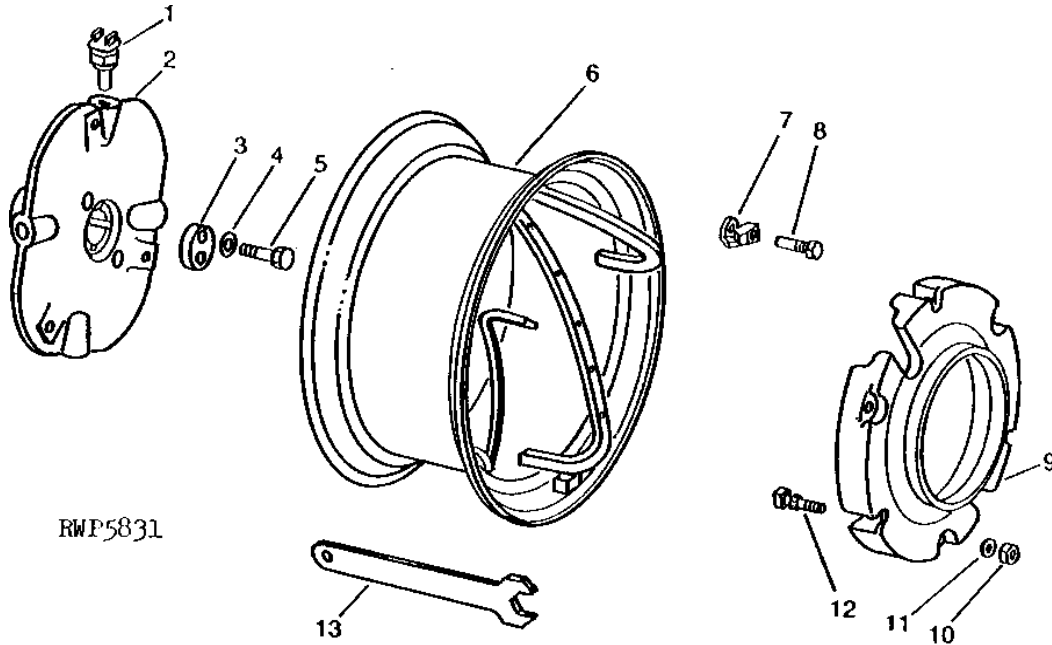

2H14

WHEELS, FRONT AXLES, SHEET METAL

POWER ADJUSTED REAR WHEELS AND WEIGHTS (ROW-CROP UTILITY)

RWP5831 -UN-01JAN94

KEY	PART NO.	PART NAME	QTY	TRACTOR SERIAL NO.	REMARKS
1	AF3797R	SELF-LOCKING SCREW	4		
2	T12583	DISK	1		(NO LONGER AVAILABLE)
3	T12584	RETAINER	1		(NO LONGER AVAILABLE)
4	12H294	LOCK WASHER	2		5/8"
5	19H2706	CAP SCREW	2		5/8" X 2", HS, SAE 8
6	AM3202T	RIM	1		(13.6 - 28" AND 14.9 - 28" TIRES) (SUB AL60764)
7	M2334T	STOP	2		
8	M2335T	SCREW	2		(SUB FOR F3583R)
9	T21689	WEIGHT	2		54KG (120 LBS) (NO LONGER AVAILABLE)
10	14H1039	NUT	3		5/8" HS, SAE 8
11	12H294	LOCK WASHER	3		5/8"
12	A4064R	BOLT	3		(WEIGHT TO ADDITIONAL WEIGHT)
13	F3537R	WRENCH	1		(NO LONGER AVAILABLE)