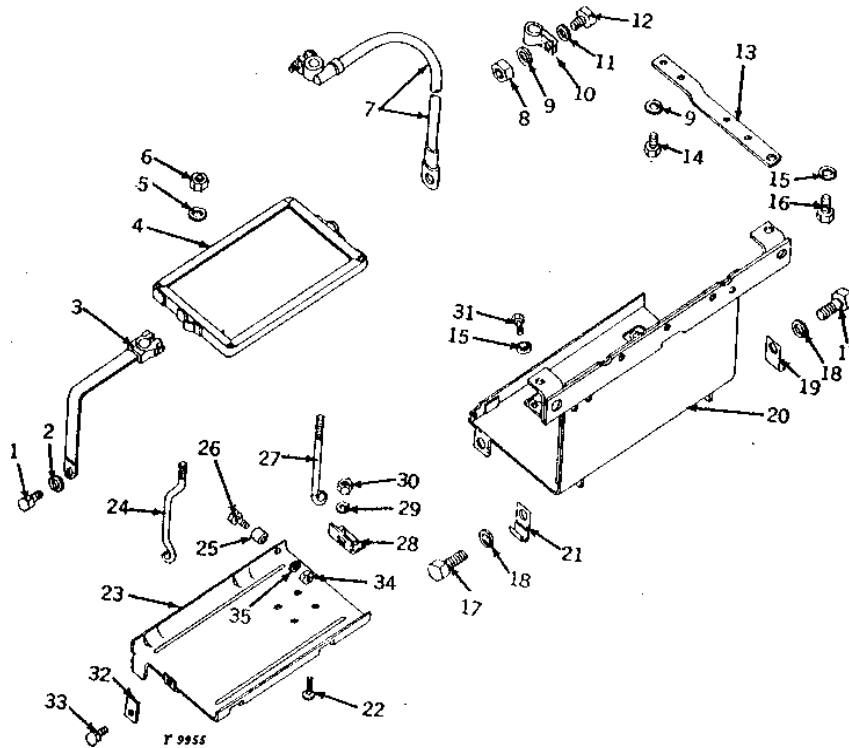

2H24

WHEELS, FRONT AXLES, SHEET METAL

T9955 -UN-01JAN94

BATTERY BOX AND SUPPORT

2H25

WHEELS, FRONT AXLES, SHEET METAL

BATTERY BOX AND SUPPORT - CONTINUED

KEY	PART NO.	PART NAME	QTY	TRACTOR SERIAL NO.	REMARKS
1	19H1936	CAP SCREW	1	-022991	3/8" X 3/4"
2	24H1307	WASHER	1	-022991	13/32" X 1" X 1/16"
3	AB1833R	GROUND CABLE	1		
4	AT11879	CLAMP	1		
	AT11880	CLAMP	1		(HEAVY-DUTY BATTERY)
5	24H1287	WASHER	2		9/32" X 5/8" X 0.065"
6	14H786	NUT	2		1/4"
7	AT16286	CABLE	1		(SUB FOR AT12644)
8	14H785	NUT	1		5/16"
9	12H303	LOCK WASHER	5		5/16"
10	T13814	CLAMP	1		
11	24H1685	WASHER	1		11/32" X 47/64" X 0.083"
12	19H1900	CAP SCREW	1		5/16" X 3/4"
13	T12446	BRACE	2		(NO LONGER AVAILABLE)
14	19H1900	CAP SCREW	4		5/16" X 3/4"
	19H1905	CAP SCREW	4		5/16" X 1"
15	12H304	LOCK WASHER	4		3/8"
16	19H1732	CAP SCREW	2		3/8" X 1-1/4"
17	19H2354	CAP SCREW	2		9/16" X 1-1/4"
18	12H317	LOCK WASHER	2		9/16"
19	T12441	CLIP	1		(CHOKE CABLE) (NO LONGER AVAILABLE)
20	AT14222	SUPPORT	1		(SUB FOR AT12245) (NO LONGER AVAILABLE)
21	T13744	CLAMP	1		(WIRING HARNESS)
22	21H1021	SCREW	2		1/4" X 1/2"
23	.....	FRAME	1	-022991	(SUB T17508, T17502 AND 19H2284)
	T17508	BATTERY BOX	1	022992-	(SUB FOR AT15729)
24	T13092	ROD	1		
25	T13093	WASHER	1	-026860	(SUB 19H1227, 14H786 AND 12H302)
26	.....	SCREW	1	-026860	(NO LONGER AVAILABLE)
	19H1227	CAP SCREW	1	026861-	1/4" X 1/2"
27	T15511	ROD	1		
28	T14654	BRACKET	1		(NO LONGER AVAILABLE)
29	12H302	LOCK WASHER	2		1/4"
30	14H786	NUT	2		1/4"
31	19H1936	CAP SCREW	2		3/8" X 3/4"
32	T17502	STRAP	1	022992-	(NO LONGER AVAILABLE)
33	19H2284	CAP SCREW	1	022992-	3/8" X 7/8"
34	14H786	NUT	1	026861-	1/4"
35	12H302	LOCK WASHER	1	026861-	1/4"