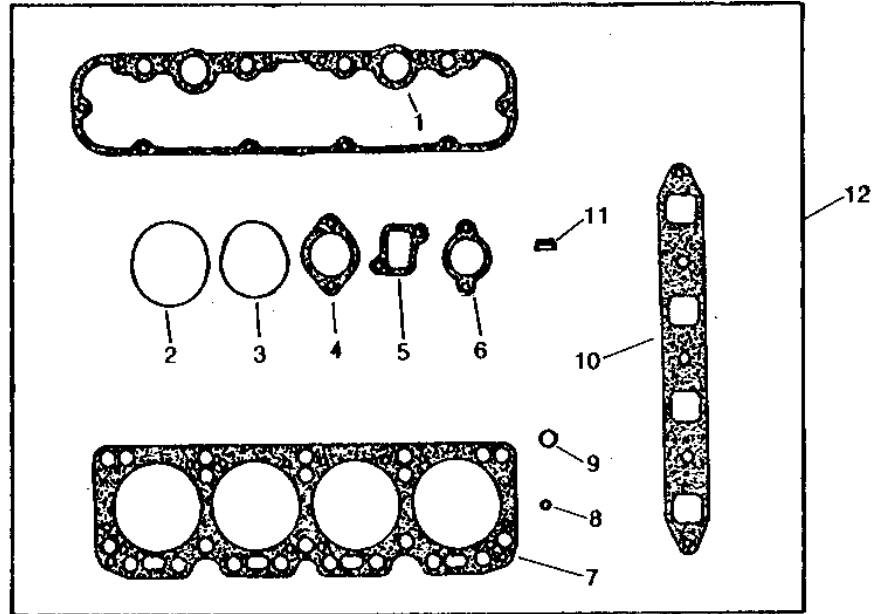

1C6

ENGINE

ENGINE TUNE-UP GASKET KIT (DIESEL)

RWP4799 -UN-01JAN94

RWF 4799

KEY	PART NO.	PART NAME	QTY	TRACTOR SERIAL NO.	REMARKS
1	R98825	GASKET	1		ROCKER ARM COVER, (SUB FOR T11317)
2	T11178	WASHER	2		FUEL FILTER
3	M96T	GASKET	1		OIL FILTER
4	T437T	GASKET	1		THERMOSTAT COVER
5	T11145	GASKET	1		WATER OUTLET
6	T11155	GASKET	2		INTAKE MANIFOLD
7	R99080	GASKET	1		CYLINDER HEAD, (SUB FOR AT12084, AT15708, AT11070 OR AT16542)
8	T16331	GASKET	4		GLOW PLUG
9	T11167	WASHER	4		INJECTION NOZZLE
10	R98847	GASKET	1		EXHAUST MANIFOLD, (SUB FOR T13376)
11	AT15246	SEAL	4		VALVE GUIDE
12	RE38553	GASKET KIT	1		(SUB FOR AT14675, AT15775 OR AT16570)