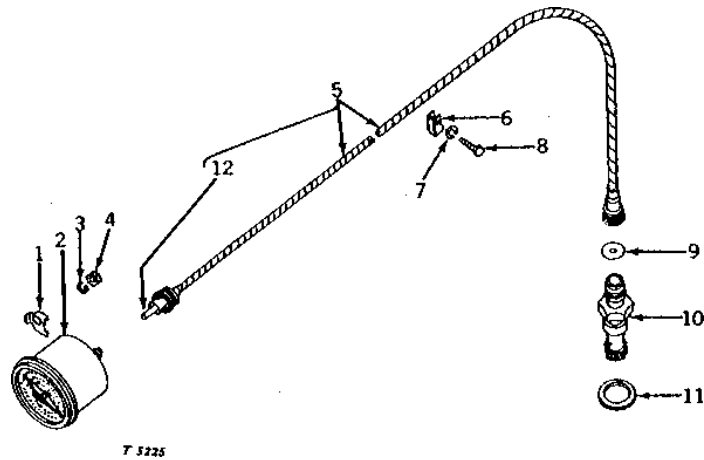

1J5

ELECTRICAL

T5225 -UN-01JAN94

TACHOMETER

KEY	PART NO.	PART NAME	QTY	TRACTOR SERIAL NO.	REMARKS
1	R27381	CLIP	4		
2	AT17778	TACHOMETER	1	-029000	(SUB FOR AT11892)
	AT17444	TACHOMETER	1	029001-	(B) (C) (SUB FOR AT16678) (SUB AR65445)
	AT17746	TACHOMETER	1		(B) (C) (LOW-SPEED TRANSMISSION) (NO LONGER AVAILABLE)
	AT17445	TACHOMETER	4	029001-	(A) (NO LONGER AVAILABLE)
3	12M7060	WASHER	4		0.209"
4	14H631	NUT	4		0.190"
5	AT17503	CABLE	1		(SUB FOR AT12695, AT15420 OR AT15470)
6	T13914	CLAMP	1		
7	12H303	LOCK WASHER	1		5/16"
8	19H1813	CAP SCREW	1		5/16" X 5/8"
9	B3285R	WASHER	1		
10	AM3130T	COUPLING	1		(SUB RE42408)
11	M3366T	GASKET	1		
12	AT17503	CABLE	1	-042000	(SUB FOR AT15470)
	AT17504	CORE	1	042001-	

- (A) HI-CROP
- (B) ROW-CROP
- (C) ROW-CROP UTILITY