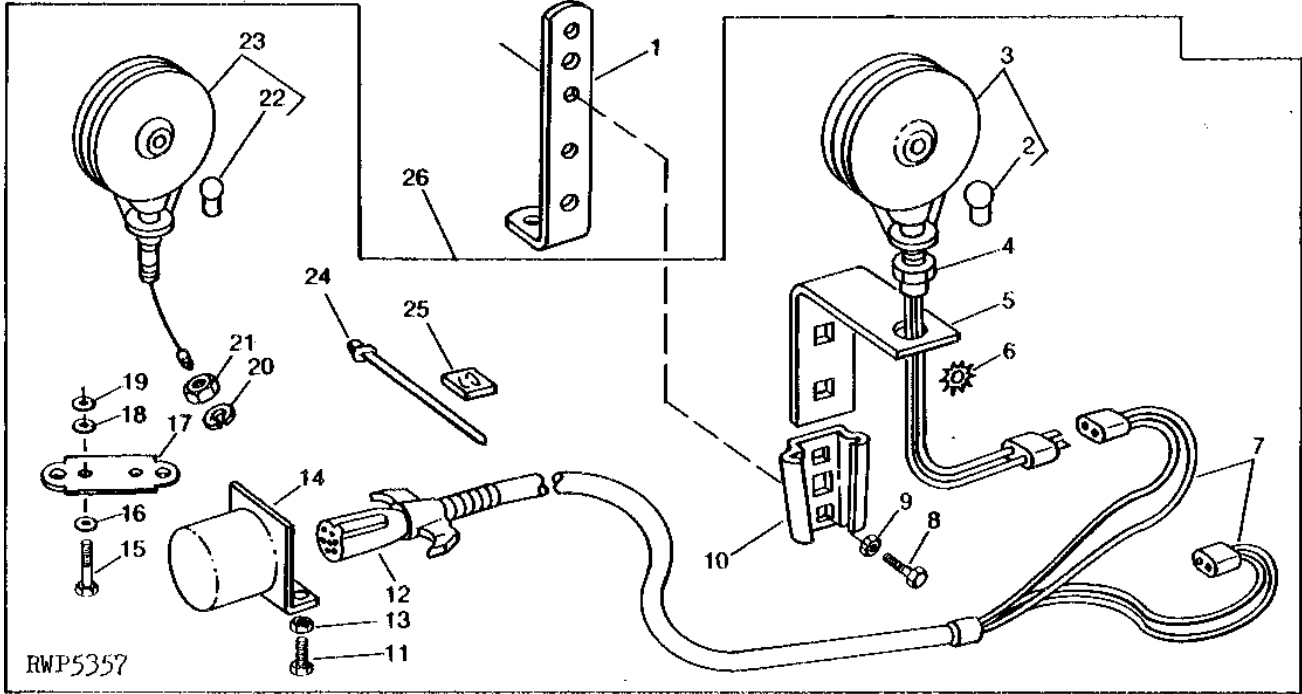

1117

ELECTRICAL

RWP5357 -UN-01JAN94

IMPLEMENT WARNING LAMP KIT

KEY	PART NO.	PART NAME	QTY	TRACTOR SERIAL NO.	REMARKS
1	A39716	BRACKET	2		
2	AD2062R	BULB	2		
3	AA34967	LAMP	2		
	A48331	LENS	2		
4	12H301	LOCK WASHER	2	1/2"	
	14H856	NUT	2	1/2"	
5	PT9319	BRACKET	2		
6	PT9390	WASHER	1		
7	PT9318	WIRING HARNESS	1		
8	37H57	SCREW	5	5/16" X 3/4"	
9	14H785	NUT	5	5/16"	
10	JD126	SOCKET	2		
11	37H3	SCREW	2	1/4" X 5/8"	
12	AH93625	PLUG	1		
13	14H786	NUT	2	1/4"	
14	PT1296	BRACKET	1		
15	37H57	SCREW	5	5/16" X 3/4"	
16	24H1822	WASHER	1	11/32" X 7/8" X 1/16"	
17	PT9320	BRACKET	1		
18	24H1822	WASHER	1	11/32" X 7/8" X 1/16"	
19	14H788	NUT	5	3/8"	
20	12H301	LOCK WASHER	1	1/2"	
21	14H856	NUT	1	1/2"	
22	AR48041	BULB	1		
23	AA34968	TAIL LAMP	1		
	A48332	LENS	1		
24	R44302	TIE BAND	AR		
25	PT9321	SUPPORT	AR		
26	TY15263	WARNING LIGHT KIT	1	(FI)	
..	AA32178	WIRING LEAD	1	ACCESSORY