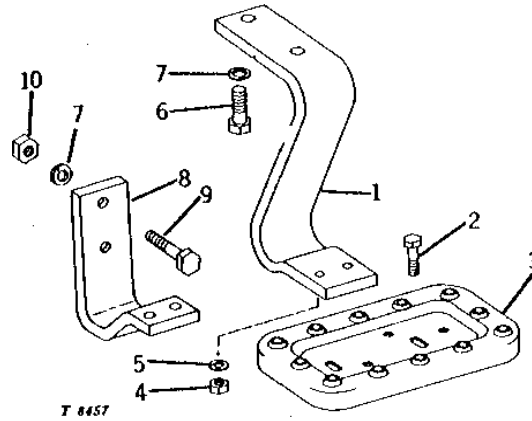

217

WHEELS, FRONT AXLES, SHEET METAL

T3457 -UN-01JAN94

STEP AND SUPPORT (ROW-CROP)

KEY	PART NO.	PART NAME	QTY	TRACTOR SERIAL NO.	REMARKS
1	T14022	SUPPORT	1		(NO LONGER AVAILABLE)
2	19H2552	CAP SCREW	2		3/8" X 1-1/8"
3	F3195R	STEP	1		
4	14H1076	NUT	2		3/8"
5	12H304	LOCK WASHER	2		3/8"
6	19H1815	CAP SCREW	1		1/2" X 1-1/4"
7	12H301	LOCK WASHER	1		1/2"
8	T18147	SUPPORT	1	027001-	(REMOTE CYLINDER CONTROLLED FRONT MOUNTED ROCKSHAFT) (NO LONGER AVAILABLE)
9	19H2549	CAP SCREW	2		3/8" X 1-7/8"
10	14H1076	NUT	2		3/8"