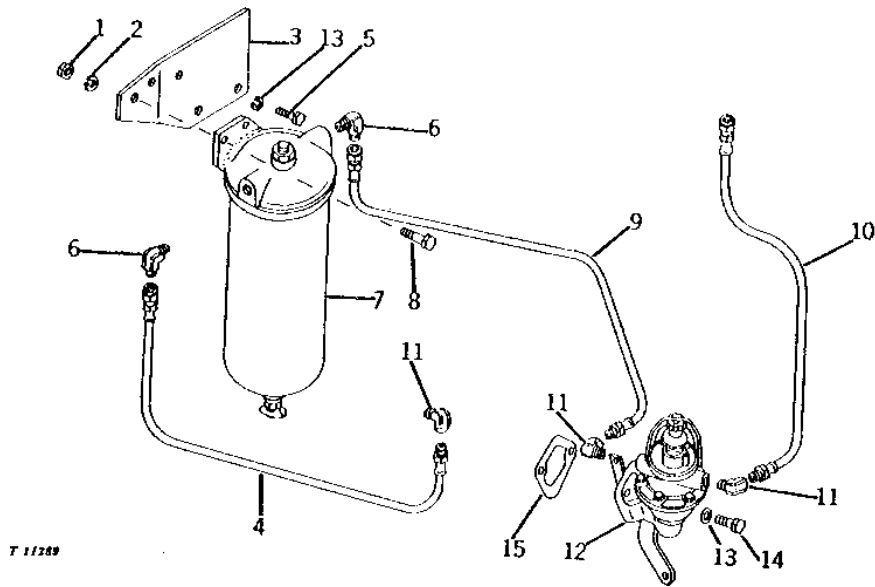

1D21

FUEL AND AIR

AUXILIARY FUEL FILTER AND FUEL PUMP (DIESEL) (NOT USED IN U.S. AND CANADA)

T11289 -UN-01JAN94

KEY	PART NO.	PART NAME	QTY	TRACTOR SERIAL NO.	REMARKS
1	14H1076	NUT	2	3/8"	
2	12H304	LOCK WASHER	2	3/8"	
3	T19885	BRACKET	1		(NO LONGER AVAILABLE)
4	AT17380	HYDRAULIC HOSE	1		
5	19H2127	CAP SCREW	3	5/16" X 7/8"	
6	T19884	ELBOW FITTING	2		(NO LONGER AVAILABLE)
7	AP10068	FUEL FILTER	1		(NO LONGER AVAILABLE)
8	19H2552	CAP SCREW	2	3/8" X 1-1/8"	
9	AT21038	FUEL LINE	1		(NO LONGER AVAILABLE)
10	AT21039	FUEL LINE	1		(NO LONGER AVAILABLE)
11	T12938	ELBOW FITTING	3		
12	AR55692	FUEL PUMP	1		(SUB FOR AT408T OR AT21725)
13	T27860	WASHER	2		(SUB FOR R20498, THIS APPLICATION)
14	19H1849	CAP SCREW	2	5/16" X 1-1/4"	
15	R97350	GASKET	1		(SUB FOR R27285)