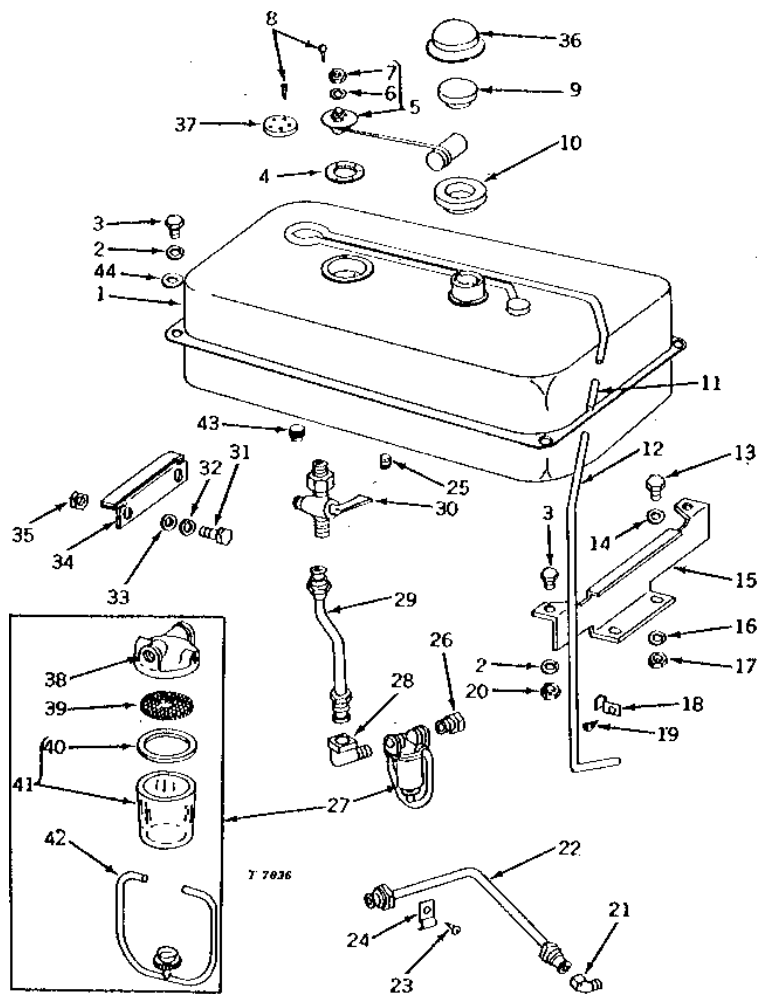

1D5

FUEL AND AIR

T7036 -UN-01JAN94

FUEL TANK
(GASOLINE)

1D6

FUEL AND AIR

FUEL TANK - CONTINUED (GASOLINE)

KEY	PART NO.	PART NAME	QTY	TRACTOR SERIAL NO.	REMARKS
1	AT16012	FUEL TANK	1		(SUB FOR AT12171 OR AT16174) (NO LONGER AVAILABLE)
2	12H303	LOCK WASHER	4		5/16"
3	19H1813	CAP SCREW	4		5/16" X 5/8"
4	R27181	GASKET	1		
5	AT12643	SENDER	1		
6	24H1283	WASHER	1		7/32" X 1/2" X 0.049"
7	14H631	NUT	1		0.190"
8	37H95	SCREW	5		(SUB FOR R27182, T59225, 37H95 OR 37H72)
9	AT20911	FILLER CAP	1		(SUB FOR AR28483, AE31718 OR AF2914R)
10	R82873	GROMMET	1		(SUB FOR A5157R, R34193 OR R39613)
11	T19295	HOSE	1		(SUB FOR T14276)
12	T13008	TUBE	1		(NO LONGER AVAILABLE)
13	19H2284	CAP SCREW	2		3/8" X 7/8"
14	24H1305	WASHER	2		13/32" X 13/16" X 0.065"
15	T13007	SUPPORT	1		(NO LONGER AVAILABLE)
16	12H304	LOCK WASHER	2		3/8"
17	14H1076	NUT	2		3/8"
18	T13009	CLIP	2		(NO LONGER AVAILABLE)
19	M1093T	SCREW	2		(NO LONGER AVAILABLE)
20	14H785	NUT	2		5/16"
21	AT14778	STRAINER	1		
22	AT12165	FUEL LINE	1		(FUEL FILTER TO CARBURETOR)
23	37H5	SCREW	1		(SUB FOR T13025)
24	A2421R	CLAMP	1		(NO LONGER AVAILABLE)
25	15H275	PIPE PLUG	1		1/4"
26	T11646	UNION FITTING	1		(NO LONGER AVAILABLE)
27	AR51418	FUEL FILTER	1		(SUB FOR AT11973)
28	T11618	ELBOW FITTING	1		(SUB FOR T13010) (NO LONGER AVAILABLE)
29	AT12164	LINE	1		(TANK TO FILTER)
30	AT36766	SHUT-OFF VALVE	1		(SUB FOR AT11956)
31	19H1821	CAP SCREW	2		7/16" X 1-1/4"
32	12H293	LOCK WASHER	2		7/16"
33	24H1325	WASHER	2		15/32" X 59/64" X 0.065"
34	AT11783	BRACKET	1		(NO LONGER AVAILABLE)
35	14H1047	NUT	2		7/16"
36	R27183	COVER	1		
37	F2506R	COVER	1		(LESS FUEL GAUGE SENDER)
38	T16036	COVER	1		(SUB AR51418)
39	T16038	FUEL FILTER	1		
40	T16037	GASKET	1		
41	AT14265	BOWL	1		
42	AT14266	BAIL	1		
43	15H604	PIPE PLUG	4	025052-	1/4"
44	24M7207	WASHER	2		8.400 X 24 X 2 MM