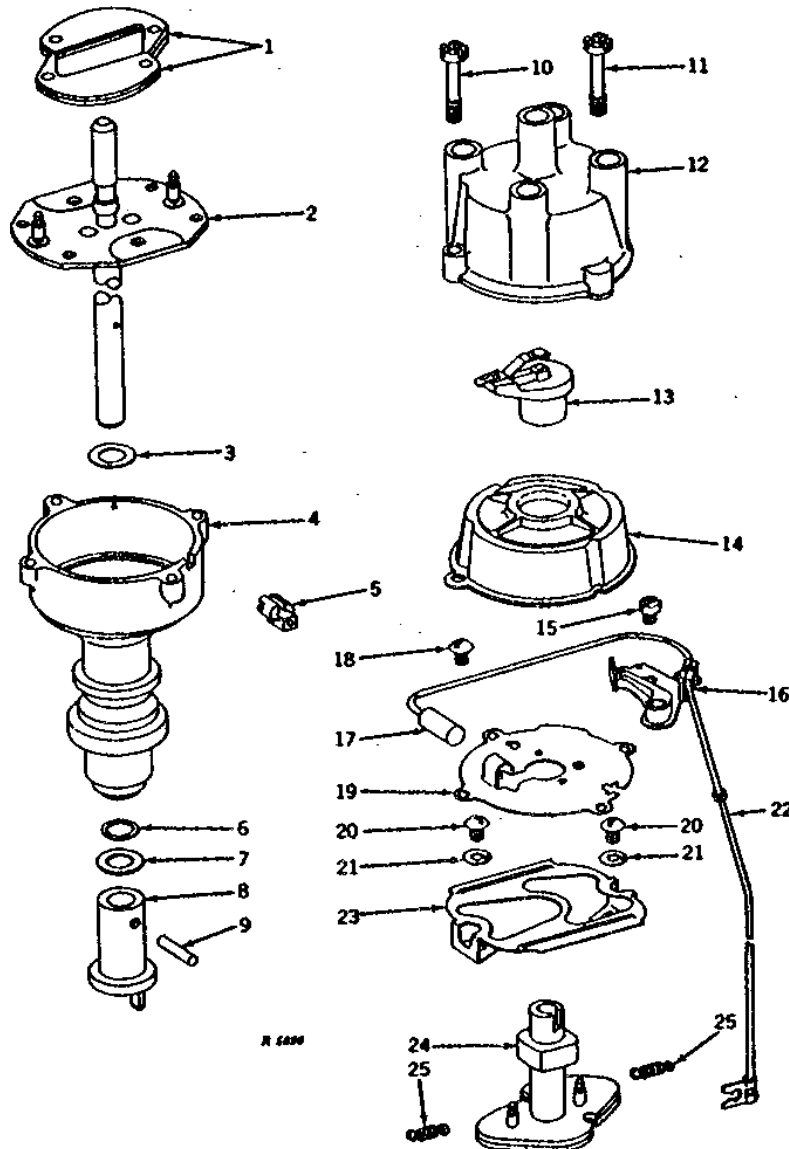

1G23

ELECTRICAL

DISTRIBUTOR
(DELCO-REMY NO. 1112474)

R5890 -UN-01JAN94

1G24

ELECTRICAL

**DISTRIBUTOR - CONTINUED
(DELCO-REMY NO. 1112474)**

KEY	PART NO.	PART NAME	QTY	TRACTOR SERIAL NO.	REMARKS
1	1881371	WEIGHT	4		
2	R11299	PLATE	1		(USE WITH AR11162) (NLA)
	R11261	PLATE	1		(USE WITH AR11145) (NLA)
3	811912	WASHER	1		(SUB FOR R11265) (SUB R68625)
4	R11256	HOUSING	1		(NO LONGER AVAILABLE)
5	R11270	GROMMET	1		
6	810074	WASHER	AR		
7	R68625	WASHER	1		(SUB FOR R11265 OR 811912)
8	1909273	COUPLING	1		
9	34H279	SPRING PIN	1		3/16" X 13/16"
10	21H1319	SCREW	1		0.164" X 7/8", (SUB FOR R11258)
11	21H1282	SCREW	1		0.190" X 7/8", (SUB FOR R11259)
12	R11257	CAP	1		
13	R11260	ROTOR	1		
14	R11264	COVER	1		
15	T19088	SCREW	1		
16	AR31814	POINT	1		(SUB FOR R11266)
17	AT14468	CAPACITOR	1		(SUB FOR R11267 OR AR31816)
18	21H996	SCREW	2		0.164" X 3/8"
19	R11263	PLATE	1		
20	21H969	SCREW	2		0.164" X 1/4"
21	12H315	LOCK WASHER	2		0.164"
22	R11269	WIRING LEAD	1		(SUB FOR AT17368)
23	R11301	PLATE	1		(USE WITH AR11162) (NLA)
	R11268	PLATE	1		(USE WITH AR11145) (NO LONGER AVAILABLE)
24	R11300	CAM	1		(USE WITH AR11162) (NLA)
	R11262	CAM	1		(USE WITH AR11145) (NO LONGER AVAILABLE)
25	R11302	EXTENSION SPRING	1		(USE WITH AR11162)
	1904292	SPRING	2		(USE WITH AR11145)
..	AR11162	IGNITION DISTRIBUTOR	1		(SUB FOR AR11145, AT17366 OR AT361T)