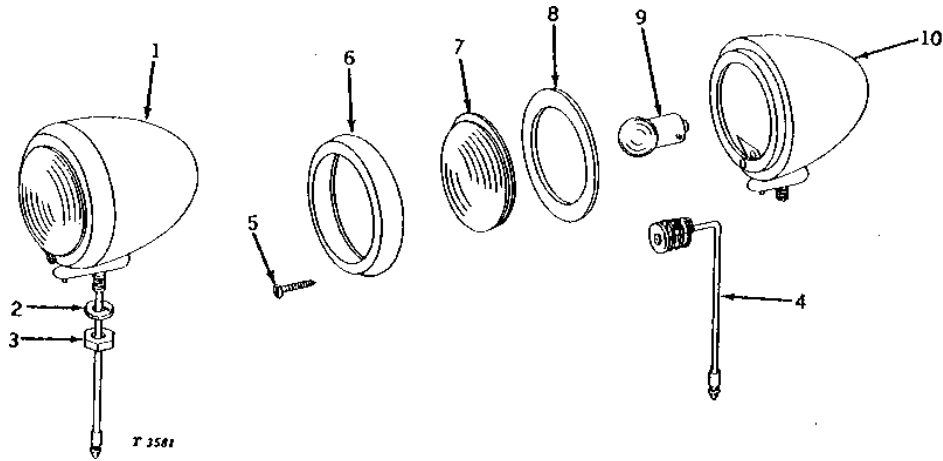

119

ELECTRICAL

**TAIL LAMP
(ROW-CROP UTILITY)
(TRACTOR SERIAL NO. 010001-042000)**

T3581 -UN-01JAN94

KEY	PART NO.	PART NAME	QTY	TRACTOR SERIAL NO.	REMARKS
1	AT11883	LAMP	1		(NO LONGER AVAILABLE)
2	12H303	LOCK WASHER	1		5/16"
3	14H650	NUT	1		5/16"
4	AT13546	WIRING LEAD	1		(NO LONGER AVAILABLE)
5	21H1315	SCREW	1		0.164" X 3/4"
6	.....	MOLDING	1		(ORDER AT11883)
7	.....	LAMP	1		(ORDER AT11883)
8	T15271	GASKET	1		(NO LONGER AVAILABLE)
9	AT12948	BULB	1		
10	.....	HOUSING	1		(ORDER AT11883)