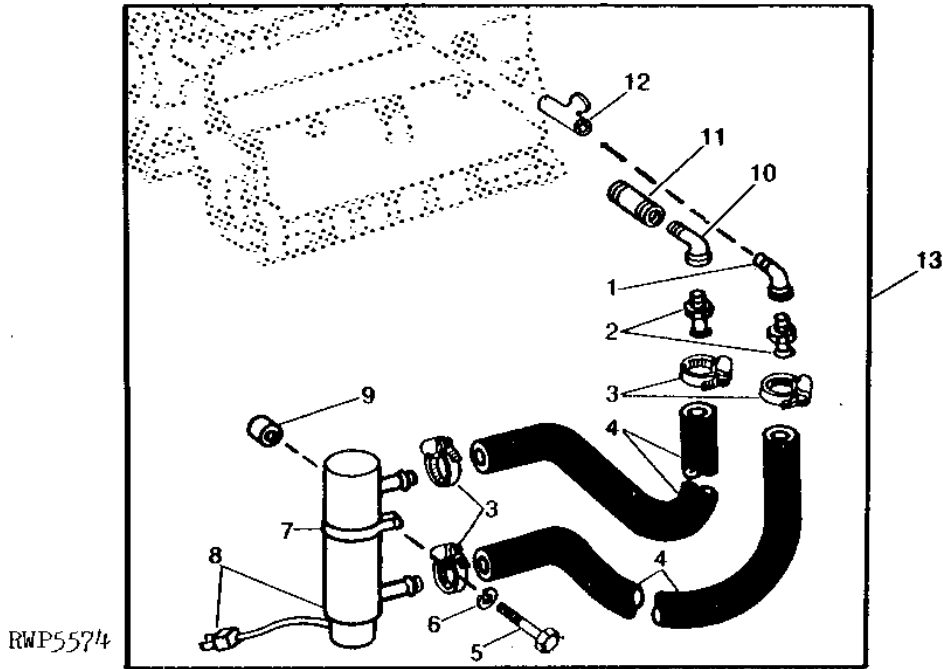

1B20

ENGINE

RWP5574 -UN-01JAN94

ENGINE COOLANT HEATER REPLACEMENT

KEY	PART NO.	PART NAME	QTY	ENGINE SERIAL NO.	REMARKS
1	15H613	ELBOW FITTING	2	1/4"	
2	T29388	UNION FITTING	2		
3	AR21837	CLAMP	4		
4	T29384	HOSE	2	16 X 406 MM (5/8" X 16") (SUB FOR T29379, THIS APPLICATION)	
5	19H2356	CAP SCREW	1	9/16" X 1-3/4"	
	19H2473	CAP SCREW	1	1/2" X 1-3/4"	
	19H1831	CAP SCREW	1	1/2" X 2"	
6	12H317	LOCK WASHER	1	9/16"	
7	T74703	CLAMP	1		
8	AR72957	COOLANT HEATER	1		
9	28H1577	BUSHING	1	1/2" X 1"	
10	29H89	THREADED NIPPLE	1	1/4"X2"	
11	15H107	ELBOW FITTING	1	1/4"X1/4"	
	29H89	THREADED NIPPLE	1	1/4"	
12	T17568	TEE FITTING	1		
13	AT72330	COOLANT HEATER	1