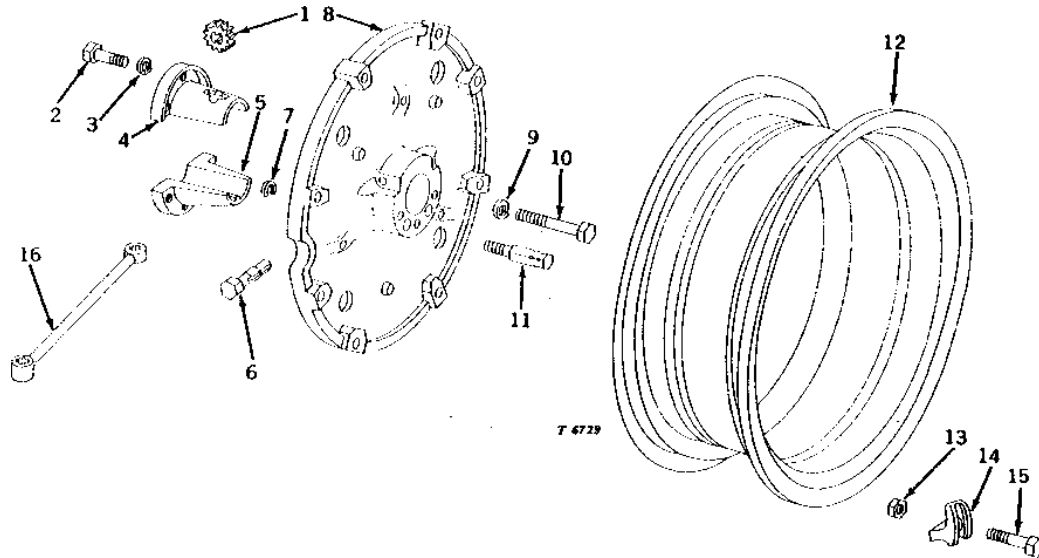

2H19

WHEELS, FRONT AXLES, SHEET METAL

T6729 -UN-01JAN94

PINION ADJUSTED REAR WHEELS

KEY	PART NO.	PART NAME	QTY	TRACTOR SERIAL NO.	REMARKS
1	B3014R	PINION	1		
2	19H1715	CAP SCREW	3	3/4" X 3"	
3	12H236	LOCK WASHER	3	3/4"	
4	B3016R	HALF SLEEVE	1		
5	B3018R	SLEEVE	1		
6	A4380R	PINION SHAFT	1	(SUB R73380 AND R83588)	
7	A4883R	RING	2		
8	B3801R	WHEEL	1	(B) (C) (D) (36" RIM) (SUB R71392)	
	F1590R	WHEEL	1	(B) (C) (D) (30" RIM) (NO LONGER AVAILABLE)	
	F1478R	WHEEL	1	(A) (NO LONGER AVAILABLE)	
9	12H245	LOCK WASHER	3	7/8"	
10	19H2310	CAP SCREW	3	7/8" X 6", (SUB FOR R32225 OR R34828)	
11	R39758	SCREW	2	(SUB FOR A4882R)	
12	B3772R	RIM	1	(B) (C) (D) (12.4 - 36" TIRES)	
	B3773R	RIM	1	(B) (C) (D) (13.9 - 36" TIRES) (NO LONGER AVAILABLE)	
	T18307	WHEEL	1	(B) (C) (D) (11.2 - 36" TIRES) (NO LONGER AVAILABLE)	
	AD2636R	RIM	1	(B) (C) (D) (16.9 - 30" TIRES) (NO LONGER AVAILABLE)	
	A4819R	RIM	1	(A) (11.2 X 38" AND 12.4 X 38" TIRES)	
	R31490	RIM	1	(A) (13.6 X 38" TIRES)	
13	14H800	NUT	8	5/8"	
14	A4388R	CLAMP	8	(B) (C) (D)	
	B634R	CLAMP	8	(B) (C) (D)	
	A4388R	CLAMP	8	(A) (38" RIM)	
15	A4389R	BOLT	8	(B) (C) (D) (36" RIM)	
	A4064R	BOLT	8	(B) (C) (D) (30" RIM)	
16	B353R	WRENCH	1	-057173	(B) (C) (D) (NO LONGER AVAILABLE)
	R34827	WRENCH	1	057174-	(B) (C) (D)
	R34827	WRENCH	1		(A)

- (A) HI-CROP
- (B) ROW-CROP
- (C) ROW-CROP UTILITY
- (D) SPECIAL ROW-CROP UTILITY