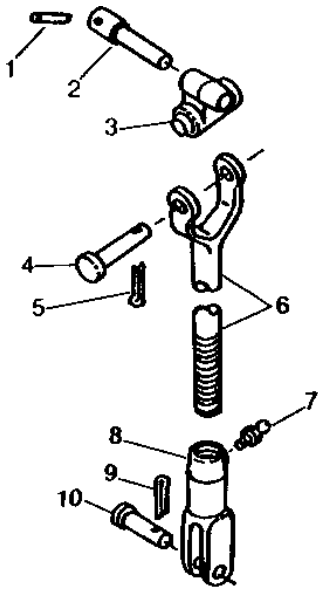

2F2

HYDRAULICS

RWP4833 -UN-01JAN94

LIFT LINKS (ROW-CROP AND ROW-CROP UTILITY)