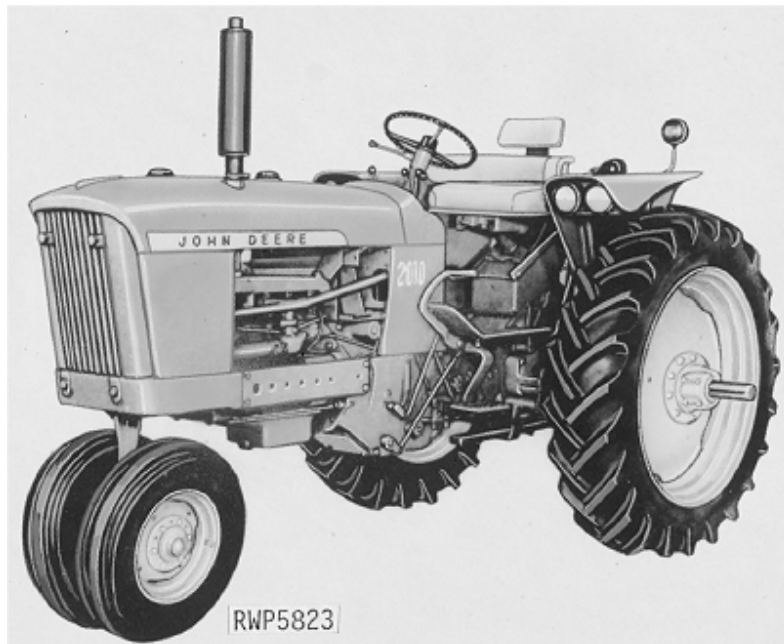

1A2

TRACTOR - 2010

RWP5823 -UN-01JAN94

JOHN DEERE 2010 ROW-CROP

(SPECIFICATIONS AND DESIGN SUBJECT TO CHANGE WITHOUT NOTICE)

COPYRIGHT (C) 1994. DEERE & COMPANY, MOLINE, ILLINOIS. ALL RIGHTS RESERVED.

1A3

TRACTOR - 2010

RWP5824 -UN-01JAN94

RWP5824

JOHN DEERE 2010 ROW-CROP UTILITY

RWP5825 -UN-01JAN94

RWP5825

JOHN DEERE 2010 HI-CROP

1A4

TRACTOR - 2010

SERIAL NUMBER

EACH 2010 TRACTOR HAS THE FOLLOWING SERIAL NUMBER PLATE:

TRACTOR SERIAL NUMBER

RWP4834 -UN-01JAN94

RWP4834 ¹
 2010 ²
 RU ³
 001000

1. DESIGNATES TRACTOR MODEL

2010

2. DESIGNATES TRACTOR TYPE