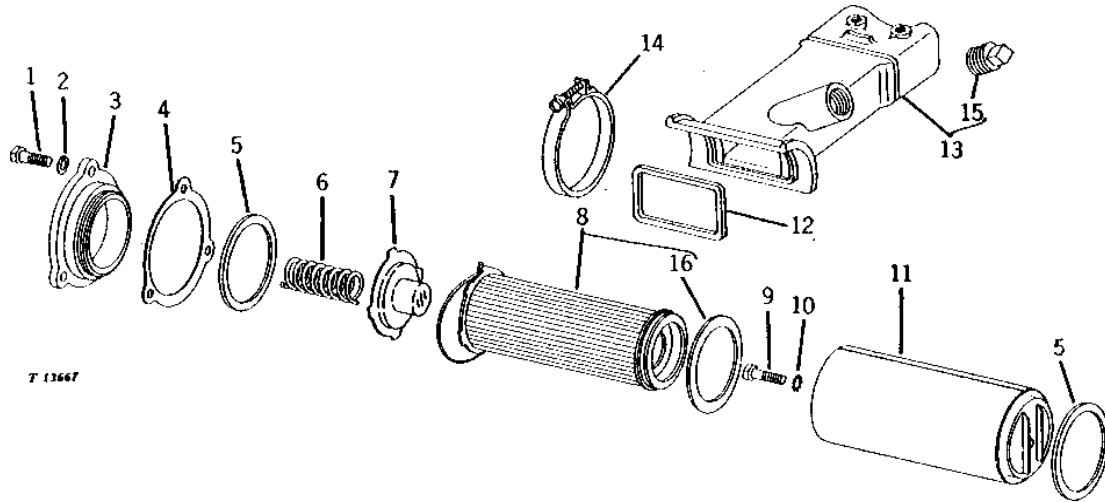

2B11

POWER TRAIN

TRANSMISSION OIL FILTER PARTS

T13667 -UN-01JAN94

KEY	PART NO.	PART NAME	QTY	TRACTOR SERIAL NO.	REMARKS
1	19H1732	CAP SCREW	3		
2	12H304	LOCK WASHER	3		
3	T14100	COVER	1		(NO LONGER AVAILABLE)
4	T14094	GASKET	1		
5	T14099	WASHER	2		
6	R1793R	SPRING	1		
7	T14098	FILTER ELEMENT	1	-021098	(SUB AT21513)
8	AT21513	FILTER ELEMENT	1		(SUB FOR T14097, AT15148, AT16860 AND T14098)
9	19H2661	CAP SCREW	1		5/16" X 1-3/8"
10	12M7032	LOCK WASHER	1		0.331"
11	AT12865	HOUSING	1	-013881	(NO LONGER AVAILABLE)
	AT14155	HOUSING	1	013882-	(NO LONGER AVAILABLE)
12	T15259	GASKET	1	-013881	(NO LONGER AVAILABLE)
	T15903	GASKET	1	013882-	(NO LONGER AVAILABLE)
13	T14091	HOUSING	1	-013881	(NO LONGER AVAILABLE)
	AT16223	HOUSING	1	013882-	(NO LONGER AVAILABLE) (SUB FOR T15902 OR AT15517)
14	AR21842	CLAMP	2		(SUB FOR T15260)
15	15H585	PIPE PLUG	1		3/4"
16	T26057	WASHER	1