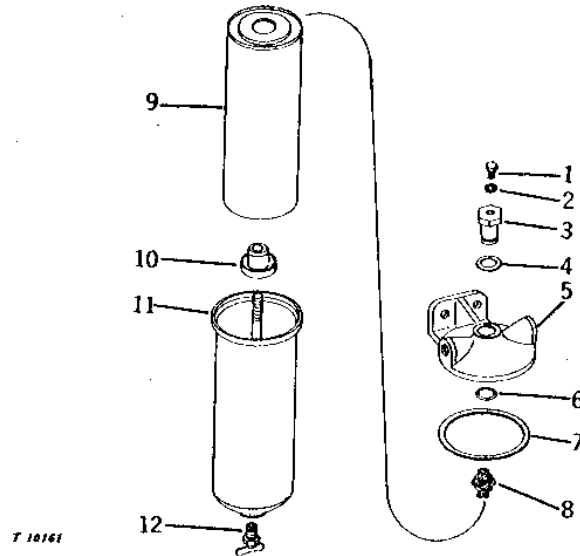

1D22

FUEL AND AIR

AUXILIARY DIESEL FUEL FILTER ASSEMBLY (NOT USED IN U.S. AND CANADA)

T10161 -UN-01JAN94

KEY	PART NO.	PART NAME	QTY	TRACTOR SERIAL NO.	REMARKS
1	P10319	SCREW	1		(NO LONGER AVAILABLE)
2	P10109	GASKET	1		(NO LONGER AVAILABLE)
3	P10110	COVER	1		(NO LONGER AVAILABLE)
4	P10111	GASKET	1		(NO LONGER AVAILABLE)
5	P10113	COVER	1		(NO LONGER AVAILABLE)
6	P10112	RING	1		(NO LONGER AVAILABLE)
7	P10558	GASKET	1		(NO LONGER AVAILABLE)
8	P10217	SPRING	1		(NO LONGER AVAILABLE)
9	AP10010	FILTER ELEMENT	1		(NO LONGER AVAILABLE)
10	P10216	RETAINER	1		(NO LONGER AVAILABLE)
11	AP10112	CONTAINER	1		(NO LONGER AVAILABLE)
12	P10108	DRAIN VALVE	1		(NO LONGER AVAILABLE)
..	AP10068	FUEL FILTER	1		(NO LONGER AVAILABLE)