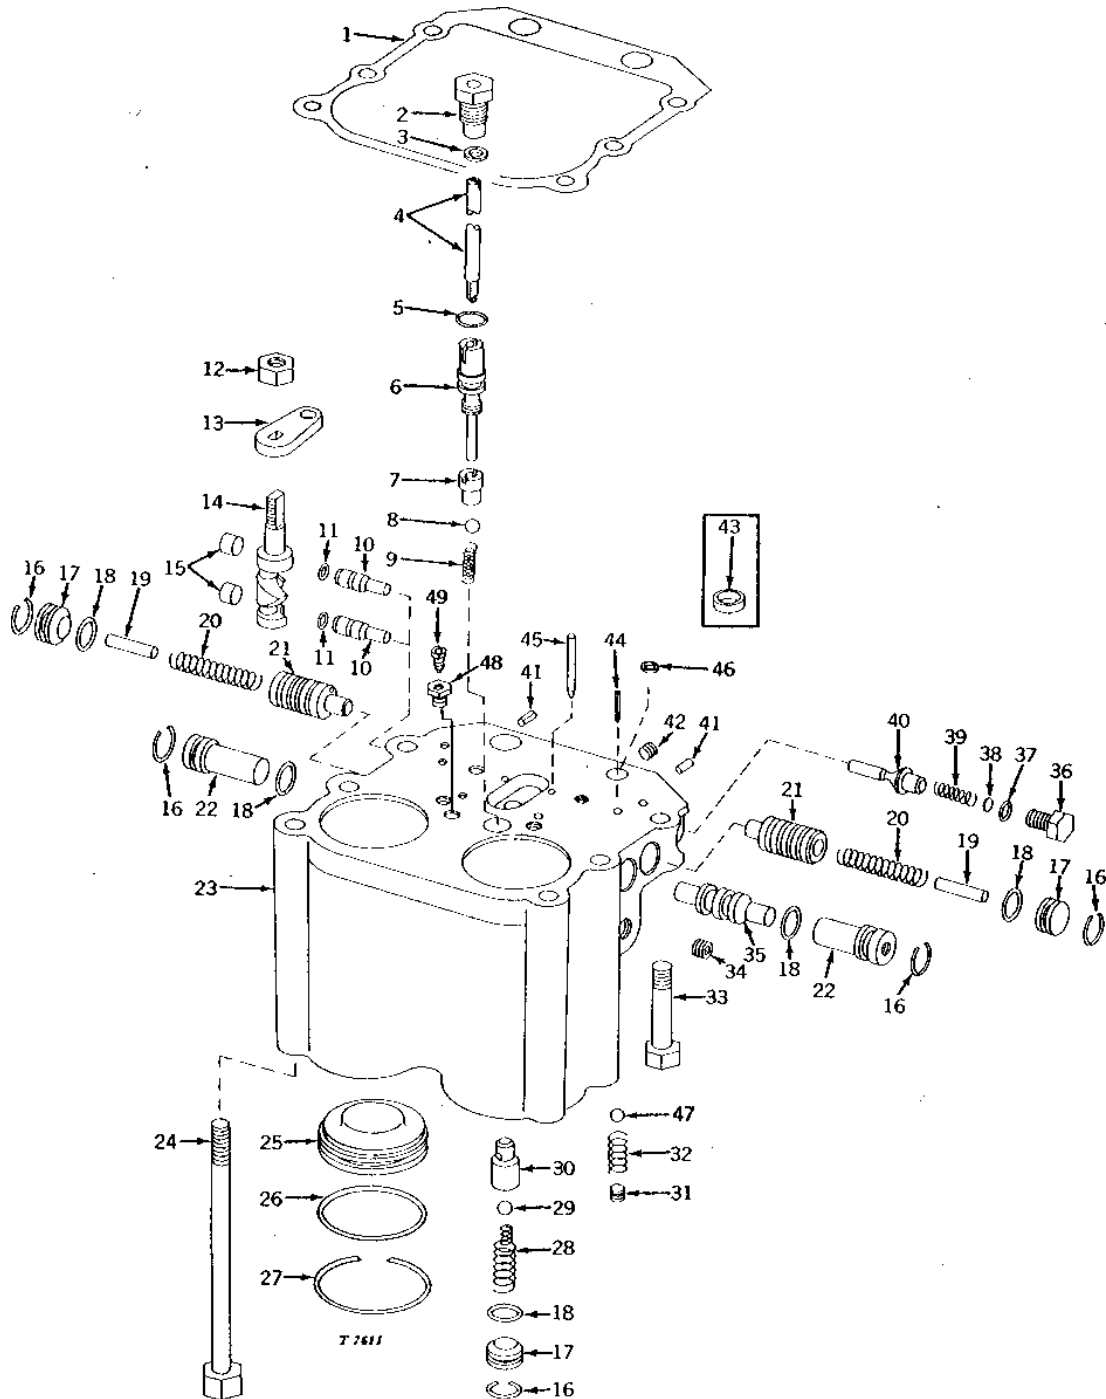

2D22

HYDRAULICS

ROCKSHAFT CONTROL VALVE (DUAL)

T7611 -UN-01JAN94

2D23

HYDRAULICS

ROCKSHAFT CONTROL VALVE - CONTINUED (DUAL)

KEY	PART NO.	PART NAME	QTY	TRACTOR SERIAL NO.	REMARKS
1	T16683	GASKET	1		(SUB FOR T13128)
2	T12684	FITTING	1		(NO LONGER AVAILABLE)
3	A4847R	WASHER	1		
4	T12781	SHAFT	1		(NO LONGER AVAILABLE)
5	R459R	O-RING	1		
6	T12776	SCREW	1		(NO LONGER AVAILABLE)
7	T12493	SEAT	1		(NO LONGER AVAILABLE)
8	R26552	BALL	1		
9	T12492	SPRING	1		
10	T12489	VALVE	2		(NO LONGER AVAILABLE)
11	A3917R	O-RING	2		
12	14H866	NUT	1		5/8"
13	T12491	ARM	1		(NO LONGER AVAILABLE)
14	T12490	SHAFT	1		(NO LONGER AVAILABLE)
15	M1098T	CAP	2		
16	M3265T	SNAP RING	6		
17	T12619	PLUG	4		
18	T13119	O-RING	6		
19	T15566	VALVE	1		(SUB (2) T19228) (NO LONGER REQUIRED)
20	T12703	SPRING	2		
21	T19228	VALVE	2		(SUB FOR T12488) (NO LONGER AVAILABLE)
22	T17048	PLUG	2		(SUB FOR T12620) (NO LONGER AVAILABLE)
23	AT16738	HOUSING	1		(MARKED T19040) (SUB FOR T12657 OR T16963) (NO LONGER AVAILABLE)
24	19H1991	CAP SCREW	4		1/2" X 8"
25	T12485	COVER	2		
26	A4444R	O-RING	2		
27	T12486	RING	2		
28	R26565	SPRING	2		(SUB FOR T14061)
29	400R	BALL	2		
30	R59083	VALVE	2		(SUB FOR T15786, R27512 OR R44299)
31	15H275	PIPE PLUG	1		1/4"
32	T13815	SPRING	2		
33	19H1990	CAP SCREW	2		1/2" X 2-1/4"
34	15H666	PIPE PLUG	2		3/8"
35	T12487	VALVE	1		
36	R27094	DRAIN PLUG	2		
37	R26286	O-RING	2		
38	T12616	SHIM	AR		0.51 MM (.02")
	T17538	SHIM	AR		0.76 MM (.03") (NO LONGER AVAILABLE)
39	T12615	SPRING	2		
40	T12614	VALVE	2		(NO LONGER AVAILABLE)
41	T17370	DOWEL PIN	3		(SUB FOR T12461) (NO LONGER AVAILABLE)
42	15H275	PIPE PLUG	9		1/4"
43	T16993	WASHER	1	-016864	(SUB R26919)
44	T14277	SHAFT	2		
45	T12775	PIN	2		
46	T17882	WASHER	1	016865-	(SUB FOR T13718 AND T16132)
47	R26552	BALL	2		
48	15H275	PIPE PLUG	1	-034227	1/4"
	15H639	PIPE BUSHING	1	034228-039732	1/8"
49	AA6314R	VALVE	1	034228-039732	
	AA6314R	VALVE	2	039733-