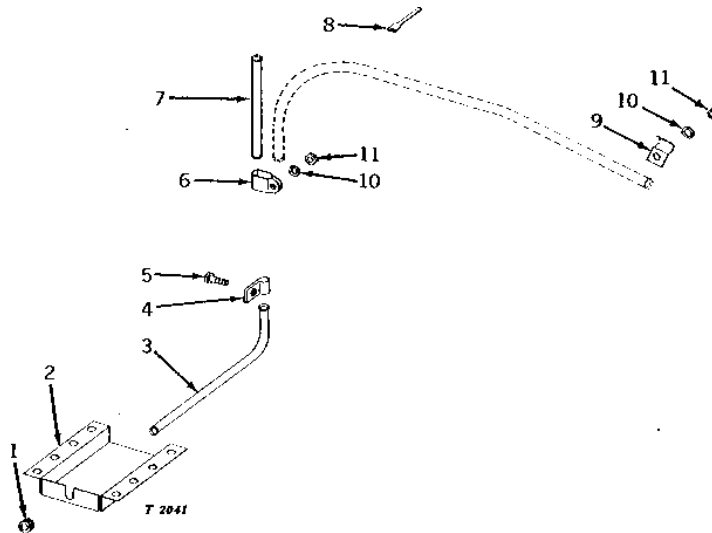

1111

ELECTRICAL

WIRE CONDUIT FOR SINGLE FENDER LAMPS (ROW-CROP UTILITY) (TRACTOR SERIAL NO. 010001-015963)

T2041 -UN-01JAN94

KEY	PART NO.	PART NAME	QTY	TRACTOR SERIAL NO.	REMARKS
1	B1026R	GROMMET	1		(NO LONGER AVAILABLE)
2	T14261	BOX	1		(NO LONGER AVAILABLE)
3	T14262	CONDUIT	1		(NO LONGER AVAILABLE)
4	T14263	NUT	1		(NO LONGER AVAILABLE)
5	37H252	SCREW	1		(SUB FOR T291T, R27182 OR 34H47)
6	R35688	CLAMP	1		(SUB FOR T14267)
7	T15240	TUBE	1		(NO LONGER AVAILABLE)
8	R44302	TIE BAND	1		(SUB FOR R27457)
9	T13291	CLAMP	1		(NO LONGER AVAILABLE)
10	12H302	LOCK WASHER	2		1/4"
11	14H786	NUT	2		1/4"