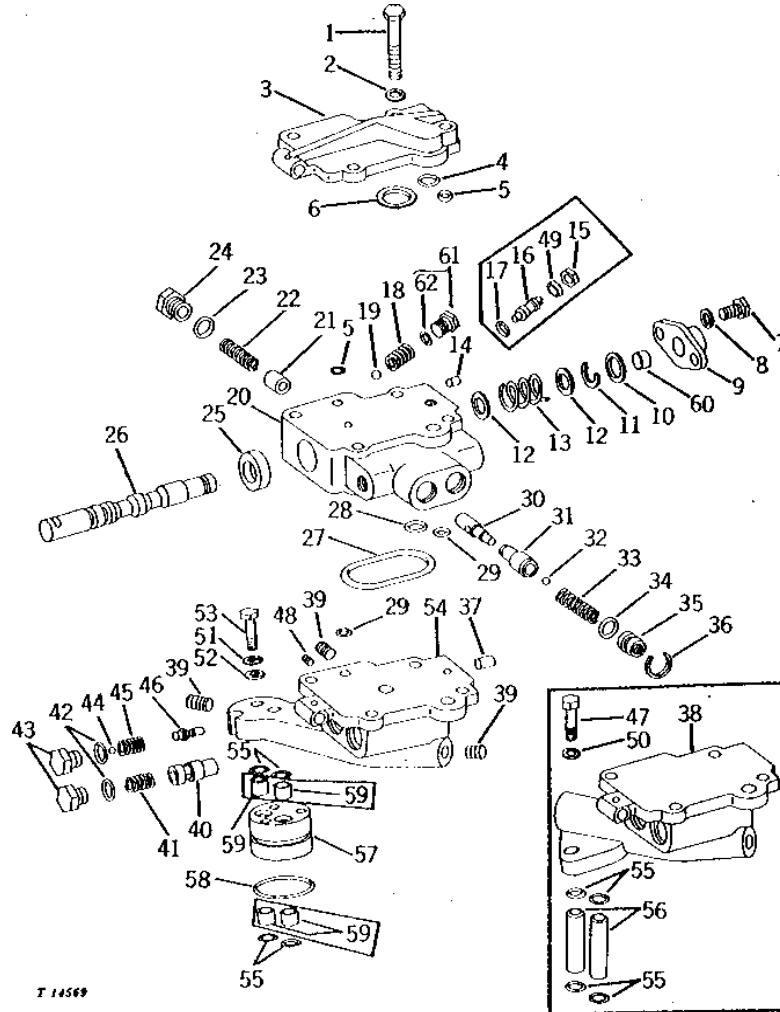

2E21

HYDRAULICS

REMOTE CONTROL VALVE BOX (SINGLE AND DUAL)

T14569 -UN-01JAN94

T 14569

KEY	PART NO.	PART NAME	QTY	TRACTOR SERIAL NO.	REMARKS
1	19H2128	CAP SCREW	3		3/8" X 3"
	19H1854	CAP SCREW	3		3/8" X 3-3/4"
	19H2104	CAP SCREW	3		3/8" X 5"
2	19H3329	CAP SCREW	3		3/8" X 5-3/4"
	12H304	LOCK WASHER	4		3/8"
3	T18656	COVER	1		(SUB FOR T14066) (NO LONGER AVAILABLE)
4	T13119	O-RING	1		
5	A4365R	O-RING	1	-029000	
	A4365R	O-RING	2	029001-	
6	M2624T	WASHER	1		
7	19H1900	CAP SCREW	2		5/16" X 3/4"
8	12H303	LOCK WASHER	2		5/16"
9	T14058	COVER	1		(NO LONGER AVAILABLE)
10	M2624T	WASHER	1		
11	M4089T	SNAP RING	1		(NO LONGER AVAILABLE)
12	M4090T	WASHER	2		(NO LONGER AVAILABLE)
13	T14057	SPRING	1		
14	T16573	PIN	3		
15	14H732	NUT	1	-029000	3/8", (SUB FOR T15488 AND T11087)
16	T15900	SCREW	1	-029000	(ALSO ORDER T15901) (SUB FOR AT13765) (NO LONGER AVAILABLE)