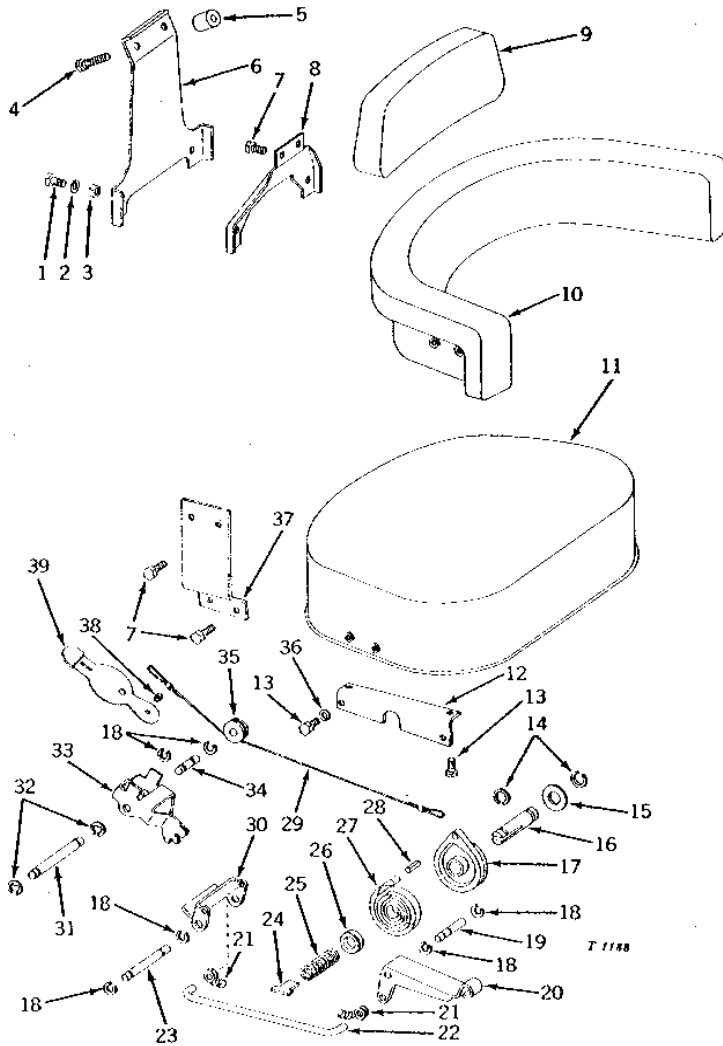

2119

OPERATOR'S STATION

T1188 -UN-01JAN94

DELUXE SEAT

2120

OPERATOR'S STATION

DELUXE SEAT - CONTINUED

KEY	PART NO.	PART NAME	QTY	TRACTOR SERIAL NO.	REMARKS
1	19H1900	CAP SCREW	2		5/16" X 3/4"
2	12H303	LOCK WASHER	2		5/16"
3	14H785	NUT	2		5/16"
4	19H3552	CAP SCREW	2	-042000	5/16" X 1-1/2", (SUB FOR R27178)
	19H2020	CAP SCREW	2		5/16" X 1/2"
5	R27627	SPACER	2	-042000	
6	R34282	SUPPORT	1		(SUB FOR R30444)
7	19H1813	CAP SCREW	10		5/16" X 5/8"
8	R30443	SUPPORT	1		
9	R34267	SEAT BACK	1		(SUB FOR AT14011, AR26934 OR AR59679)
10	R34268	SEAT BACK	1		(SUB FOR AT14010 AND AR26935) (SUB AR59680)
11	R34266	CUSHION	1		(SUB FOR AT14009 AND AR26933) (SUB AR44763)
12	R30441	SUPPORT	1		
	R30442	SUPPORT	1		
13	19H1813	CAP SCREW	8		5/16" X 5/8"
14	R73880	GASKET	2		(SUB FOR A369R)
15	24H1395	WASHER	1		25/32" X 1-7/16" X 0.060"
16	R30431	SHAFT	1		
17	R26432	REEL	1		
18	F3396R	SNAP RING	6		
19	R30435	PIN	1		
20	T14033	HANDLE	1		
21	R26524	CLIP	2		(SUB FOR R27723)
22	T14037	PIN	1		
23	R30426	PIN	1		
24	R26434	LATCH	1		
25	A4744R	SPRING	1		
26	R30432	WASHER	1		
27	R31260	SPRING	1		(SUB FOR R26433)
28	34H282	SPRING PIN	1		3/16" X 1"
29	AR28339	CABLE	1		
30	T14035	FITTING	1		
31	R30425	PIN	1		
32	R26871	SNAP RING	2		(SUB FOR P44982)
33	T14032	LATCH	1		
34	R30434	PIN	1		
35	R30433	PULLEY	1		
36	12H303	LOCK WASHER	4		5/16"
37	R31512	SUPPORT	1		(SUB FOR R27784)
	R31513	SUPPORT	1		(SUB FOR R27964)
38	T14031	PIN	1		
39	R28791	LEVER	1