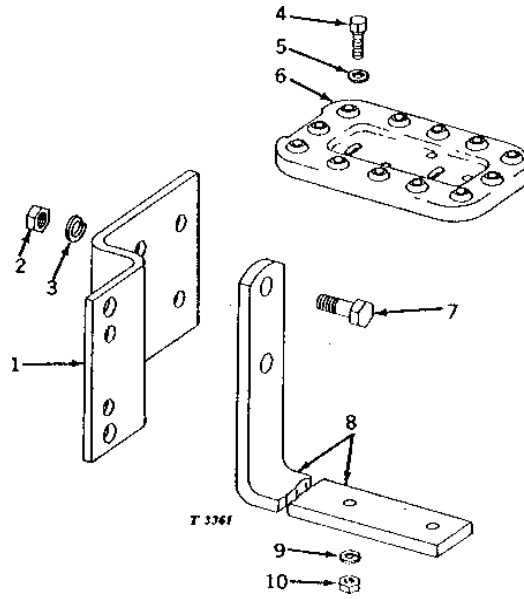

218

WHEELS, FRONT AXLES, SHEET METAL

T3361 -UN-01JAN94

STEP (HI-CROP)

KEY	PART NO.	PART NAME	QTY	TRACTOR SERIAL NO.	REMARKS
1	T16080	BRACKET	1		(NO LONGER AVAILABLE)
2	14H1039	NUT	2	5/8"	
3	12H294	LOCK WASHER	2	5/8"	
4	F2273R	SCREW	2		
5	24H1305	WASHER	2	13/32" X 13/16" X 0.065"	
6	F3195R	STEP	1		
7	19H1356	CAP SCREW	2	5/8" X 1-3/4"	
8	A5234R	SUPPORT	1		
9	12H304	LOCK WASHER	2	3/8"	
10	14H1076	NUT	2	3/8"