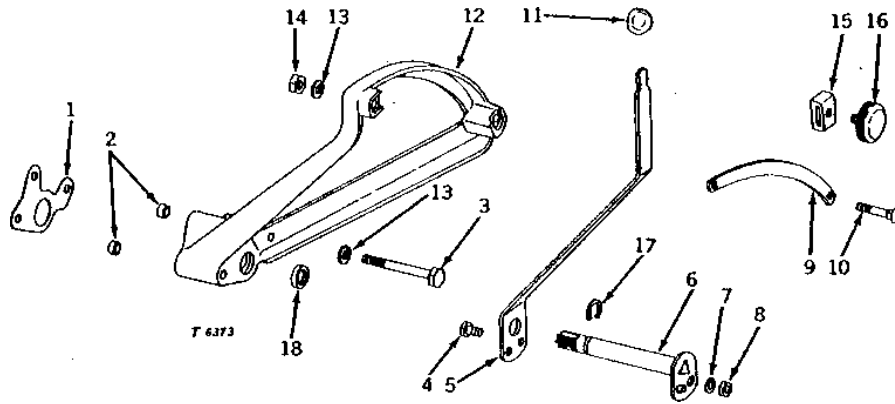

2D18

HYDRAULICS

**ROCKSHAFT CONTROL LEVER (SINGLE)
(ROW-CROP UTILITY AND HI-CROP)
(TRACTOR SERIAL NO. 029001-)**

T6373 -UN-01JAN94

KEY	PART NO.	PART NAME	QTY	TRACTOR SERIAL NO.	REMARKS
1	T16553	GASKET	1		
2	M2152T	WASHER	2		
3	19H2128	CAP SCREW	3	3/8" X 3"	
4	19H1813	CAP SCREW	2	5/16" X 5/8"	
5	T16548	LEVER	1	(NO LONGER AVAILABLE)	
6	AT14635	SHAFT	1	(NO LONGER AVAILABLE)	
7	12H303	LOCK WASHER	2	5/16"	
8	14H785	NUT	2	5/16"	
9	T16551	LEVER	1	(NO LONGER AVAILABLE)	
10	03H2020	BOLT	2	3/8" X 2"	
11	R28164	KNOB	1		
12	T16552	QUADRANT	1	(NO LONGER AVAILABLE)	
13	12H304	LOCK WASHER	5	3/8"	
14	14H1076	NUT	2	3/8"	
15	T12516	CLAMP	1	(NO LONGER AVAILABLE)	
16	T18631	KNOB	1	(NO LONGER AVAILABLE)	
17	F3366R	SNAP RING	1		
18	AM3426T	SEAL	1