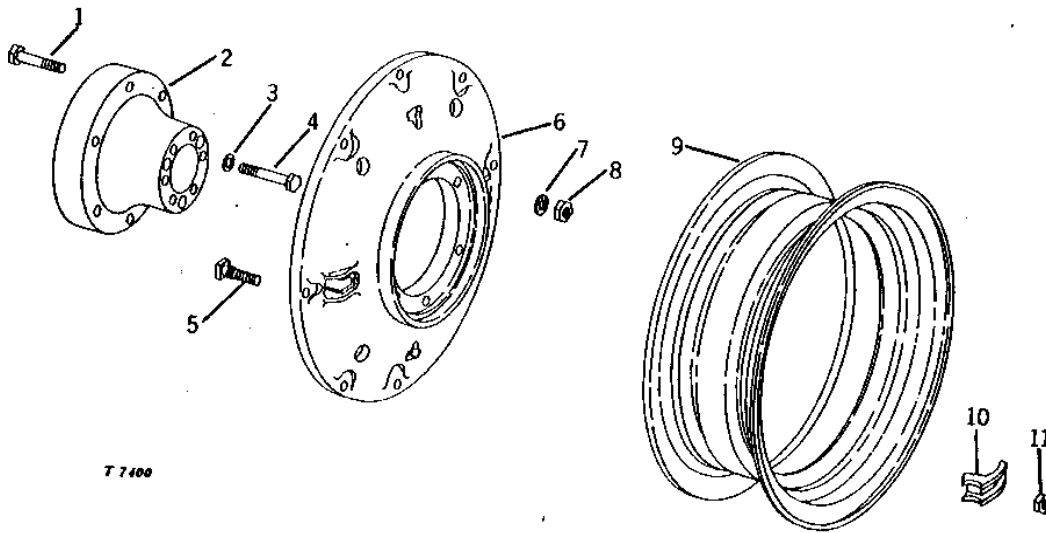

2H18

WHEELS, FRONT AXLES, SHEET METAL

T7400 -UN-01JAN94

CAST REAR WHEEL (HI-CROP)

KEY	PART NO.	PART NAME	QTY	TRACTOR SERIAL NO.	REMARKS
1	19H1926	CAP SCREW	6	5/8" X 4-3/4"	
2	T18789	HUB	1	(NO LONGER AVAILABLE)	
3	24H1363	WASHER	6	41/64" X 1-1/16" X 0.105"	
4	08H4520	CAP SCREW	6	9/16" X 6-1/4", (NO LONGER AVAILABLE)	
5	A4064R	BOLT	4		
6	R21110	WHEEL	1	(NO LONGER AVAILABLE)	
7	12H294	LOCK WASHER	6	5/8"	
8	14H1039	NUT	6	5/8"	
9	A4819R	RIM	1	(11.2 X 38" AND 12.4 X 38" TIRES)	
	R31490	RIM	1	(13.6 X 38" TIRES)	
10	A4388R	CLAMP	4		
11	14H800	NUT	4	5/8"