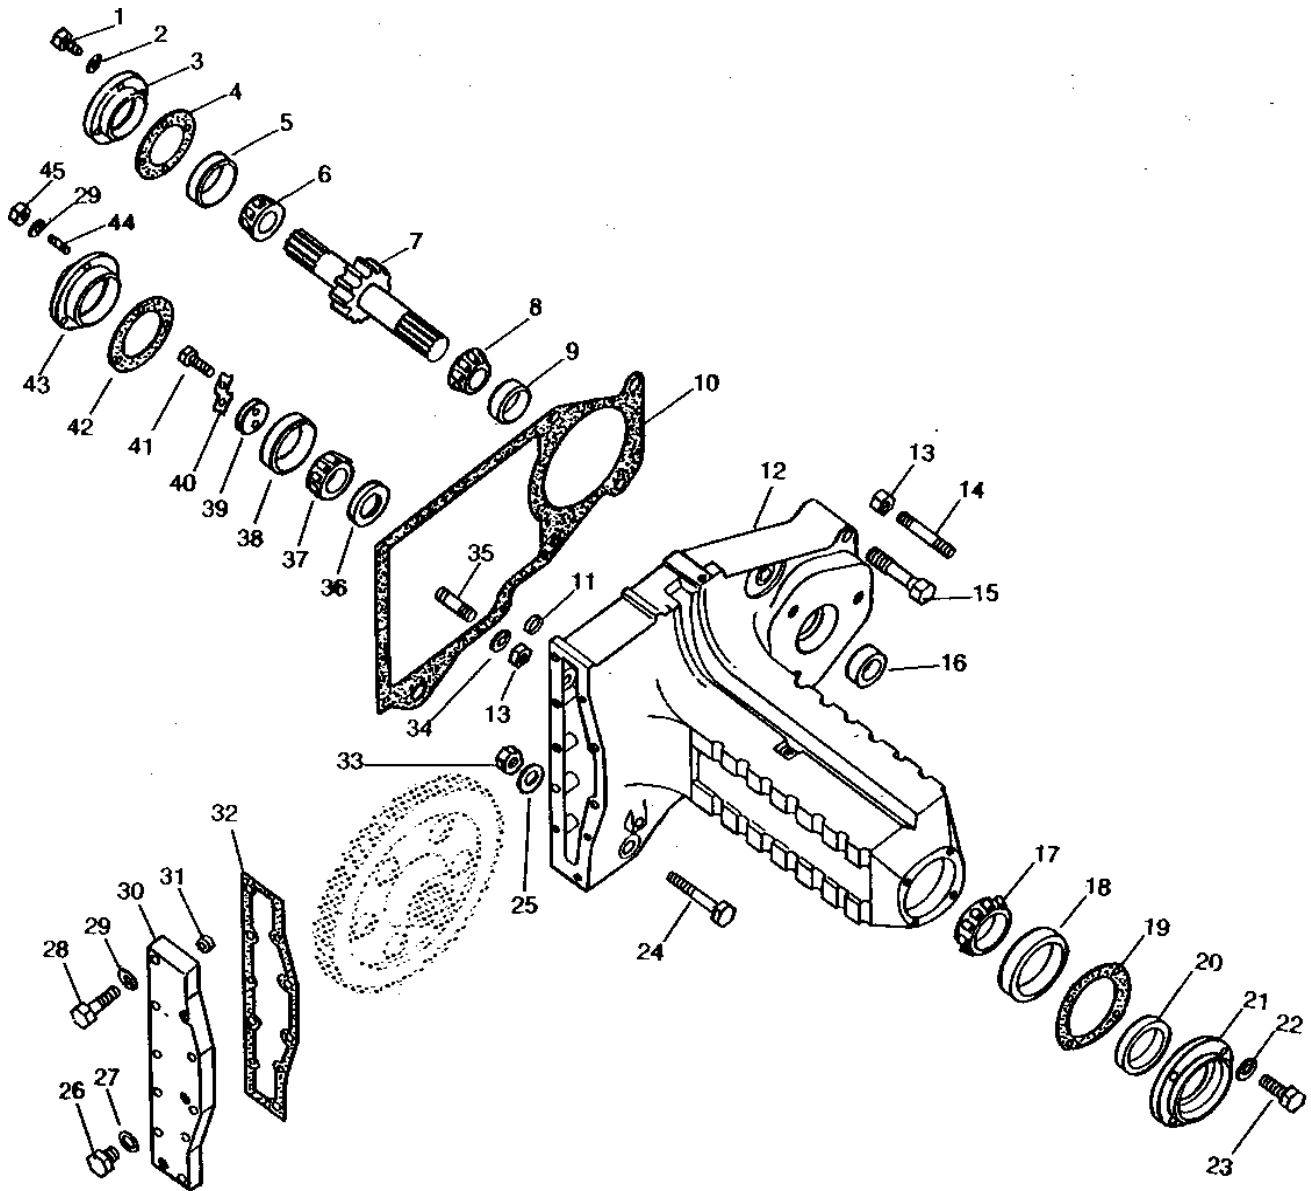

(A) 1-3/8" DIA. SHAFT
(B) 1-3/4" DIA. SHAFT

2C1

POWER TRAIN

RWP4822 -UN-01JAN94

FINAL DRIVE ASSEMBLY (ROW-CROP AND ROW-CROP UTILITY)

RWP4822

2C2

POWER TRAIN