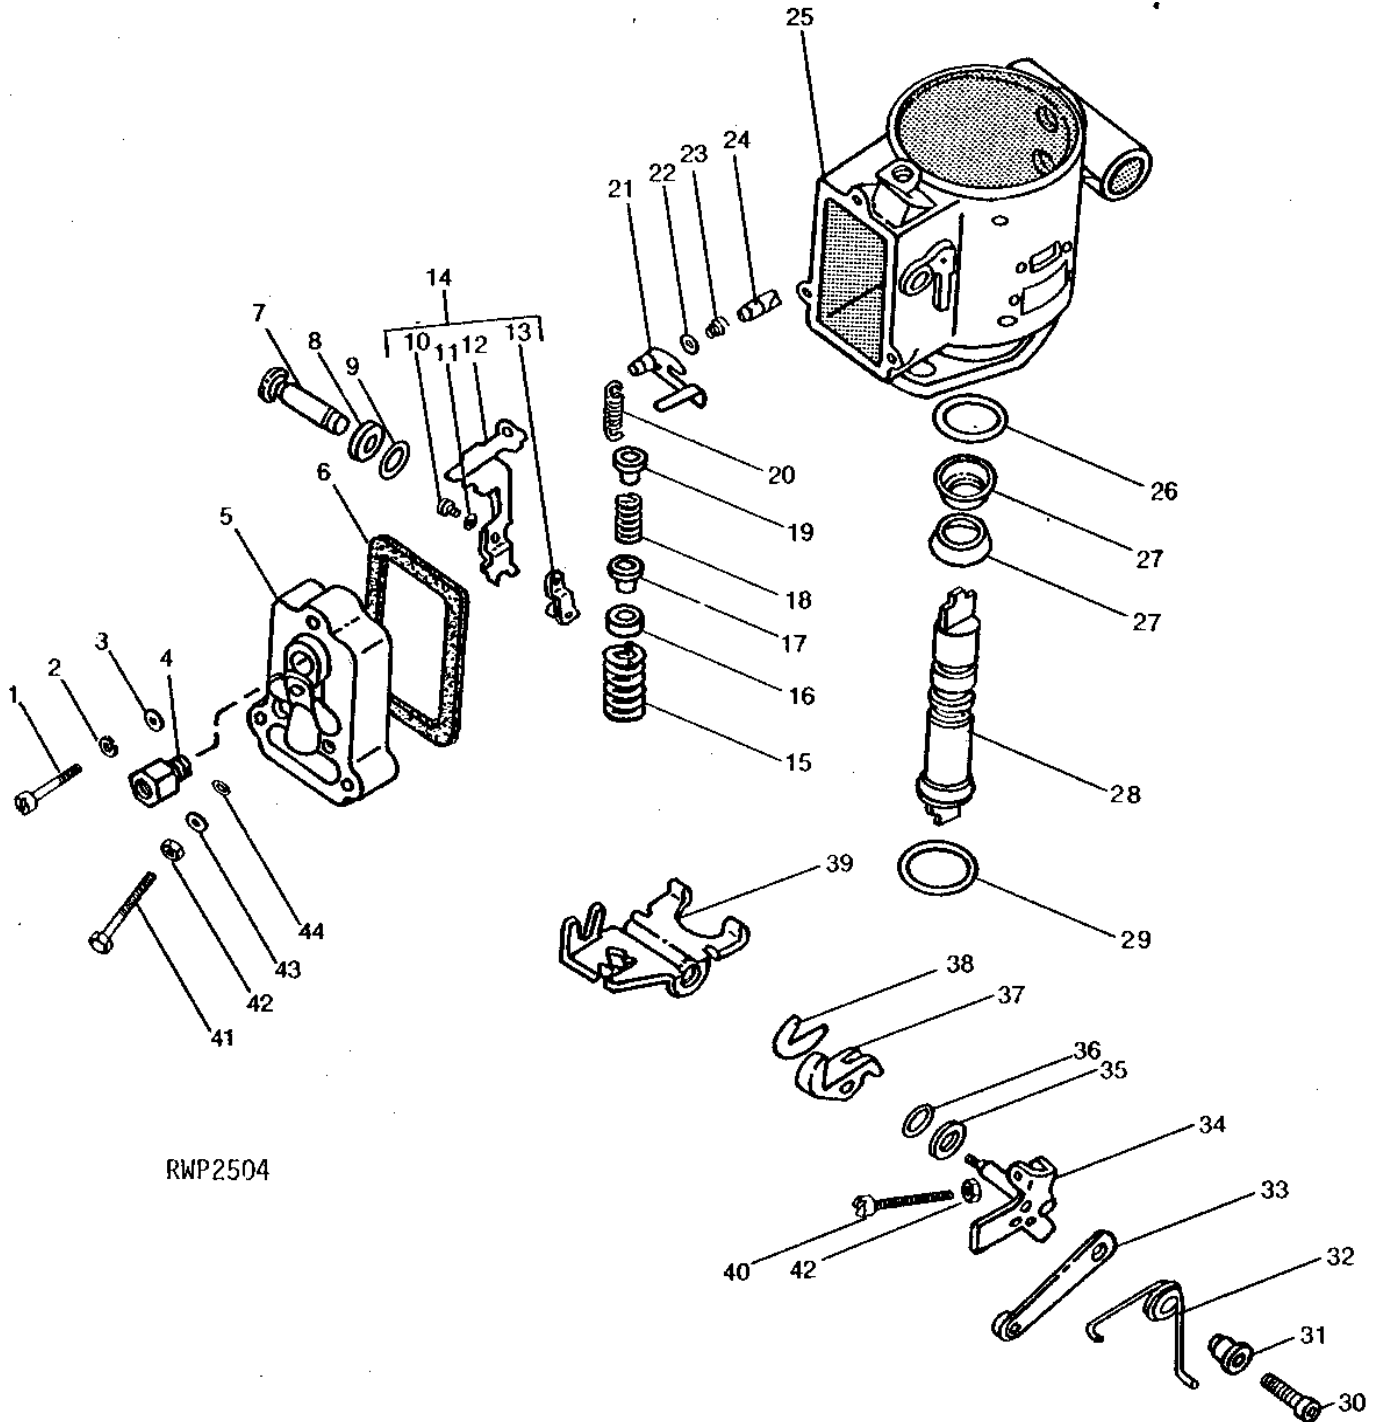

1E22

FUEL AND AIR

FUEL INJECTION PUMP END PLATE, HEAD AND ROTOR - CONTINUED
(ROOSA-MASTER NO. DBGVC431-1J)
(TRACTOR SERIAL NO. 010001-029000)

KEY	PART NO.	PART NAME	QTY	TRACTOR SERIAL NO.	REMARKS
1	T11902	PLUG	NA	(PLAIN)	
	T18383	PLUG	1	(NO. 1/2) (NO LONGER AVAILABLE)	
	R30739	PLUG	1	(NO. 1) (NO LONGER AVAILABLE)	
	R30740	PLUG	1	(NO. 2) (NO LONGER AVAILABLE)	
	R30741	PLUG	1	(NO. 3) (NO LONGER AVAILABLE)	
	R30742	PLUG	1	(NO. 4) (NO LONGER AVAILABLE)	
	R30743	PLUG	1	(NO. 5) (NO LONGER AVAILABLE)	
	R30744	PLUG	1	(NO. 6) (NO LONGER AVAILABLE)	
	R30745	PLUG	1	(NO. 7) (NO LONGER AVAILABLE)	
	R30746	PLUG	NA	(NO. 8)	
2	T11899	O-RING	4		
3	T11901	SPRING	NA		
4	T15696	SLEEVE	1	(NO LONGER AVAILABLE)	
5	T11900	DOWEL PIN	NA		
6	T11897	SPRING	NA		
7	R48498	BOLT	NA	(SUB FOR T11944)	
8	T11877	WIRE	NA		
9	T19877	PIPE PLUG	NA	(SUB FOR T11903 OR T16077)	
10	T16079	SEAL	1	(SUB R33259)	
11	.....	COVER	NA	(SUB FOR T15695)	
12	34H240	SPRING PIN	1	1/8" X 1/4"	
13	AT11518	PLATE	NA		
14	T11934	O-RING	1		
15	AT11525	FITTING	NA		
16	T11894	O-RING	NA		
17	T11893	BLADE	NA		
18	T26238	SLEEVE	NA	(SUB FOR T11892)	
19	T11890	RETAINER	NA		
20	T11889	SNAP RING	NA		
21	T11291	FITTING	4		
22	T11292	WASHER	8	(SUB FOR T11950)	
23	R26726	FITTING	4		
24	T11891	O-RING	NA		
25	T15693	RING	NA		
26	R30726	DOWEL PIN	NA		
27	T11926	SET SCREW	NA		
28	R30727	RETAINER	NA		
29	R30725	SCREW	NA		
30	T15716	PLUG	1	(NO LONGER AVAILABLE)	
31	R30737	SCREW	NA		
32	AR51706	HYDRAULIC HEAD, AND ROTOR	NA	(MATCHED SET)	
33	R30728	PLUNGER	NA	(ROTOR A)	
	R30729	PLUNGER	NA	(ROTOR B)	
	R30730	PLUNGER	NA	(ROTOR C)	
	R30731	PLUNGER	NA	(ROTOR D)	
34	R56483	SHOE	NA	(SUB FOR T11885)	
35	T11886	NEEDLE ROLLER	NA		
36	R30724	LEAF SPRING	NA		
37	T11887	SCREW	NA		
38	T15717	RETAINER	NA	(NO LONGER AVAILABLE)	
39	T11931	RING	NA		
40	T11909	WASHER	NA		
41	T11910	WEIGHT	NA		
42	T16601	SLEEVE	NA	(SUB FOR T11908)	
..	AT11769	FUEL PUMP	1	(A) (COMPLETE) (NO LONGER AVAILABLE)	

(A) SEE YOUR AUTHORIZED PUMP REPAIR STATION FOR PARTS NOT LISTED (NA)

1E23

FUEL AND AIR

FUEL INJECTION PUMP DRIVE SHAFT
(ROOSA-MASTER NO. DBGVC429-2DH)
(TRACTOR SERIAL NO. 029001-)

RWP2504 -UN-01JAN94

RWP2504