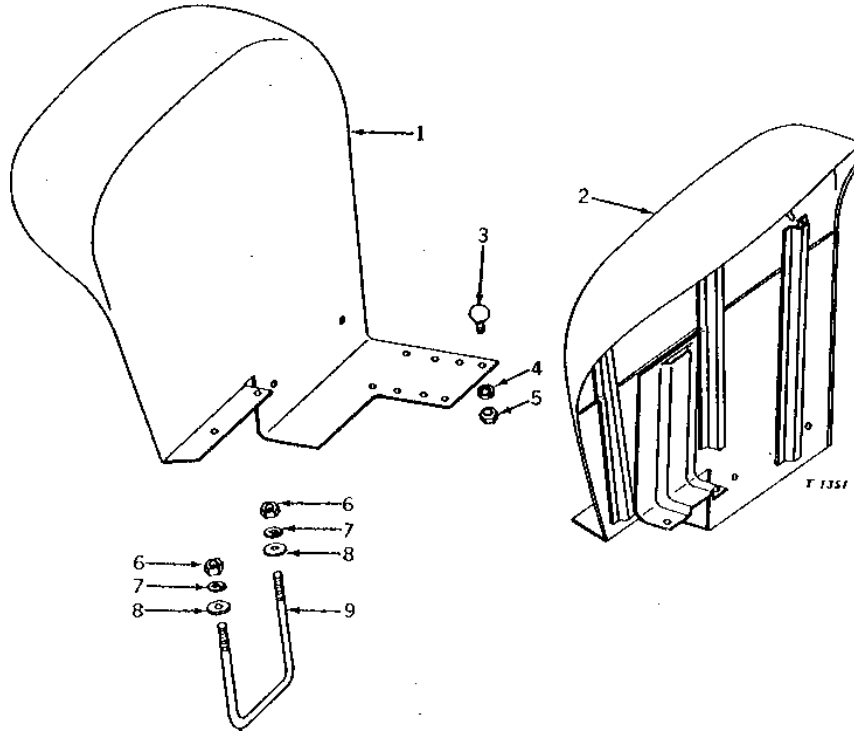

2110

WHEELS, FRONT AXLES, SHEET METAL

FENDERS (ROW-CROP UTILITY) (TRACTOR SERIAL NO. 010001-042000)

T1351 -UN-01JAN94

KEY	PART NO.	PART NAME	QTY	TRACTOR SERIAL NO.	REMARKS
1	AT17539	FENDER	1		(SUB FOR AT12340, AT14143 OR AT16423) (NO LONGER AVAILABLE)
2	AT17538	FENDER	1		(SUB FOR AT12338, AT14142 OR AT16422) (NO LONGER AVAILABLE)
3	03H1540	BOLT	8		5/16" X 3/4", (SUB FOR T12497)
4	12H303	LOCK WASHER	8		5/16"
5	14H785	NUT	8		5/16"
6	14H1039	NUT	8		5/8"
7	12H294	LOCK WASHER	8		5/8"
8	24H1368	WASHER	8		21/32" X 1-5/16" X 0.090"
9	T13290	U-BOLT	4		(NO LONGER AVAILABLE)