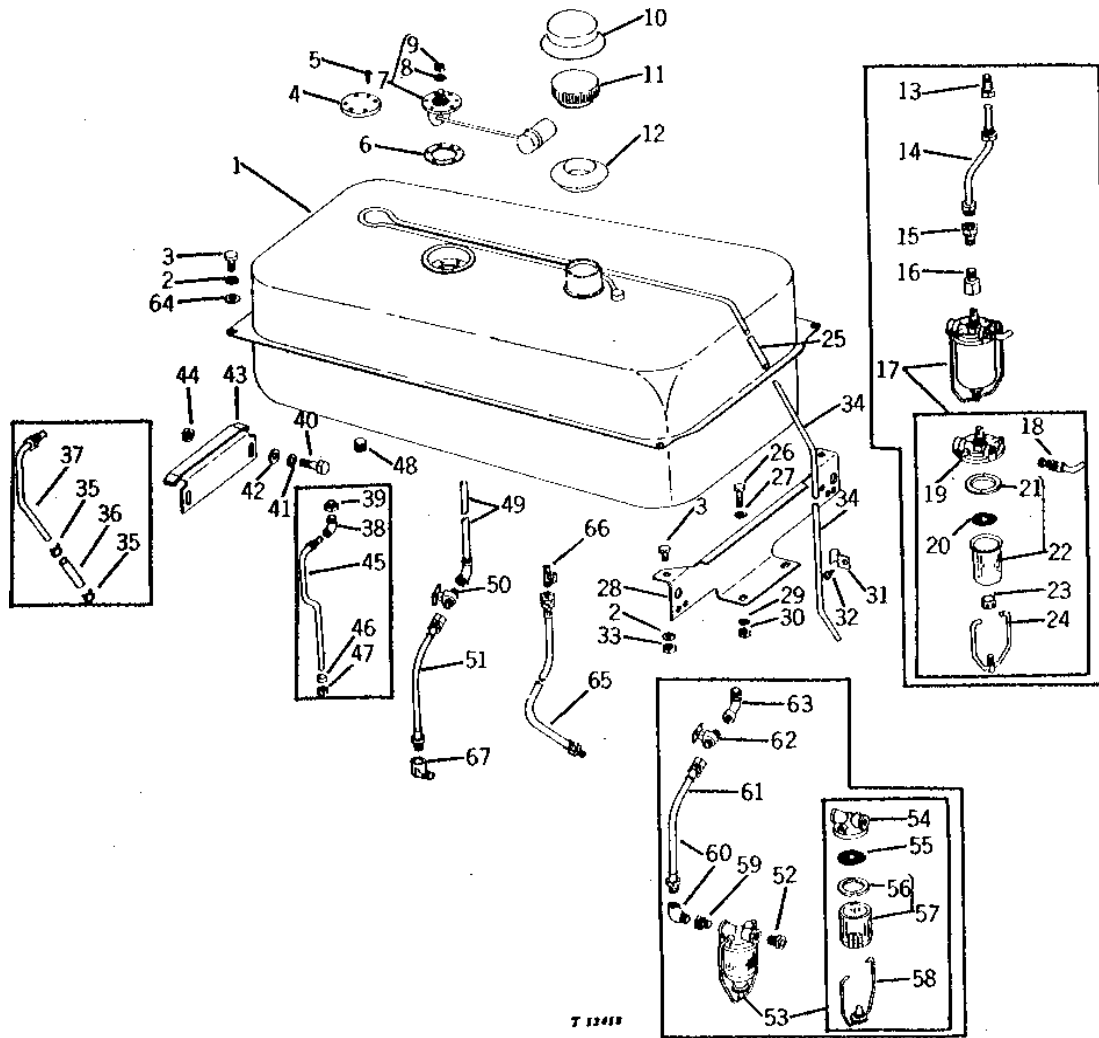

1D3

FUEL AND AIR

T12418

-UN-01JAN94

FUEL TANK
(DIESEL)

1D4

FUEL AND AIR

FUEL TANK - CONTINUED (DIESEL)

KEY	PART NO.	PART NAME	QTY	TRACTOR SERIAL NO.	REMARKS
1	AT16012	FUEL TANK	1		(SUB FOR AT12171) (NO LONGER AVAILABLE)
2	12H303	LOCK WASHER	4		5/16"
3	19H1813	CAP SCREW	4		5/16" X 5/8"
4	F2506R	COVER	1		(LESS FUEL GAUGE SENDER)
5	37H95	SCREW	5		(SUB FOR R27182, T59275, 37H95 OR 37H72)
6	R27181	GASKET	1		
7	AT12643	SENDER	1		
8	24H1283	WASHER	1		7/32" X 1/2" X 0.049"
9	14H631	NUT	1		0.190"
10	R27183	COVER	1		(USE WITH AR28483)
11	AT20911	FILLER CAP	1		(SUB FOR AR28483, AE31718 OR AF2914R)
12	R82873	GROMMET	1		(SUB FOR A5157R, R34193, R39613)
13	T11371	UNION FITTING	1	-029000	
14	AT13650	LINE	1	-029000	(NO LONGER AVAILABLE)
15	T15386	ADAPTER	1	-029000	(NO LONGER AVAILABLE)
16	T15385	ADAPTER	1	-029000	
17	AA5334R	FUEL FILTER	1	-029000	
18	AA4298R	VALVE	1	-029000	
19	AA5309R	HOUSING	1	-029000	(NO LONGER AVAILABLE)
20	AA4297R	SCREEN	1	-029000	
21	C1778R	GASKET	1	-029000	
22	AA4507R	SEDIMENT BOWL	1	-029000	
23	R21752	NUT	1	-029000	
24	AA517R	BAIL	1	-029000	
25	T19295	HOSE	1		(SUB FOR T14276) (NO LONGER AVAILABLE)
26	19H2284	CAP SCREW	2		3/8" X 7/8"
27	24H1305	WASHER	2		13/32" X 13/16" X 0.065"
28	T13007	SUPPORT	1		(NO LONGER AVAILABLE)
29	12H304	LOCK WASHER	2		3/8"
30	14H1076	NUT	2		3/8"
31	T13009	CLIP	2		(NO LONGER AVAILABLE)
32	M1093T	SCREW	2		(NO LONGER AVAILABLE)
33	14H785	NUT	2		5/16"
34	T13008	TUBE	1		(NO LONGER AVAILABLE)
35	T13254	CLAMP	1	-012515	
36	T13255	HOSE	1	-012515	
37	AT12879	PIPE	1	-012515	(NO LONGER AVAILABLE)
38	P48244	ELBOW FITTING	1	-029000	(NO LONGER AVAILABLE)
39	15H639	PIPE BUSHING	1	-029000	1/8"
40	19H1821	CAP SCREW	2		7/16" X 1-1/4"
41	12H293	LOCK WASHER	2		7/16"
42	24H1325	WASHER	2		15/32" X 59/64" X 0.065"
43	AT11783	BRACKET	1		(NO LONGER AVAILABLE)
44	14H1047	NUT	2		7/16"
45	AT14223	PIPE	1	012516-029000	(NO LONGER AVAILABLE)
46	P45925	WASHER	1	012516-029000	(NO LONGER AVAILABLE)
47	T15989	NUT	1	012516-029000	(NO LONGER AVAILABLE)
48	15H604	PIPE PLUG	4	025052-	1/4"
49	AT16470	FITTING	1	029001-	(NO LONGER AVAILABLE)
50	AT13571	VALVE	1	029001-	
51	AT16469	HOSE	1	029001-	
52	T11371	UNION FITTING	1	-042000	
53	AR51418	FUEL FILTER	1	029001-042000	(SUB FOR AT11973)
54	T16036	COVER	1	029001-042000	(SUB AR51418)
55	T16038	FUEL FILTER	1	029001-042000	
56	T16037	GASKET	1	029001-042000	
57	AT14265	BOWL	1	029001-042000	
58	AT14266	BAIL	1	029001-042000	
59	L1253N	ADAPTER	1	029001-042000	
60	T12938	ELBOW FITTING	1	029001-042000	
61	AT16469	HOSE	1	029001-042000	
62	AT13571	VALVE	1	029001-042000	
63	L1861N	ELBOW FITTING	1	029001-042000	(SUB P50647)
64	24M7207	WASHER	2		8.400 X 24 X 2 MM
65	AT17384	HOSE	1	042001-	
66	AT13571	VALVE	1	042001-	
67	T12938	ELBOW FITTING	1	042001-