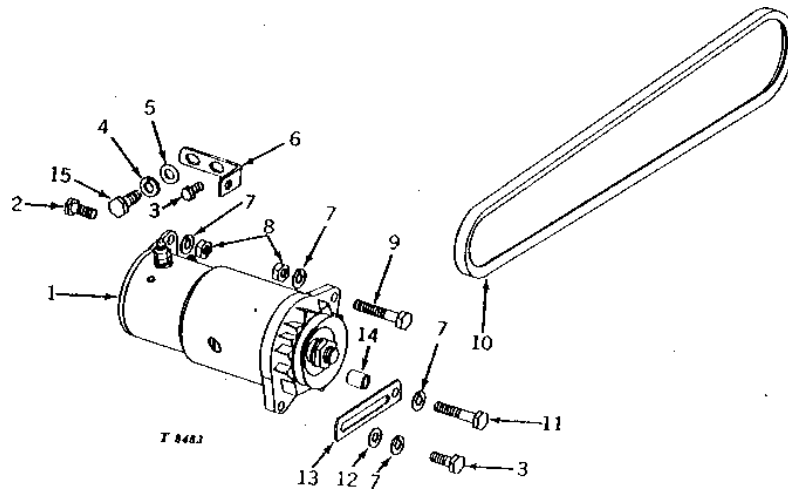

1H4

ELECTRICAL

T8483 -UN-01JAN94

GENERATOR AND MOUNTING PARTS

KEY	PART NO.	PART NAME	QTY	TRACTOR SERIAL NO.	REMARKS
1	AR21906	GENERATOR	1		(DELCO-REMY NOS. 1100399 OR 1947579) (20 AMPS) (SUB FOR AT12649) (SUB TY1440)
	TY1440	GENERATOR	1		(SUB FOR AR21906) (REMANUFACTURED) (20 AMPS)
	TY1438	GENERATOR	1		(SUB FOR AT14309) (REMANUFACTURED) (16 AMPS)
	TY1431	GENERATOR	1		(SUB FOR AT417T OR AT11854) (REMANUFACTURED) (20 AMPS)
2	19H1731	CAP SCREW	1		3/8" X 1"
3	19H1900	CAP SCREW	2		5/16" X 3/4"
4	12H303	LOCK WASHER	3		5/16"
5	24H1685	WASHER	2		11/32" X 47/64" X 0.083"
6	T12398	BRACKET	1		(NO LONGER AVAILABLE)
7	12H304	LOCK WASHER	3		3/8"
8	14H1076	NUT	2		3/8"
9	19H1726	CAP SCREW	1		3/8" X 2-1/4"
10	T626T	BELT	1		
11	19H3485	CAP SCREW	1		3/8" X 2"
12	24H1685	WASHER	1		11/32" X 47/64" X 0.083"
13	AT11672	STRAP	1	-420000	(SUB T25051, T25290 AND 28H2522)
	T12093	STRAP	1	042001-	
14	28H2522	SPACER	1	042001-	0.423" X 0.675" X 13/16"
15	19H1900	CAP SCREW	1	-420000	5/16" X 3/4"
	19H1905	CAP SCREW	1	042001-	5/16" X 1"