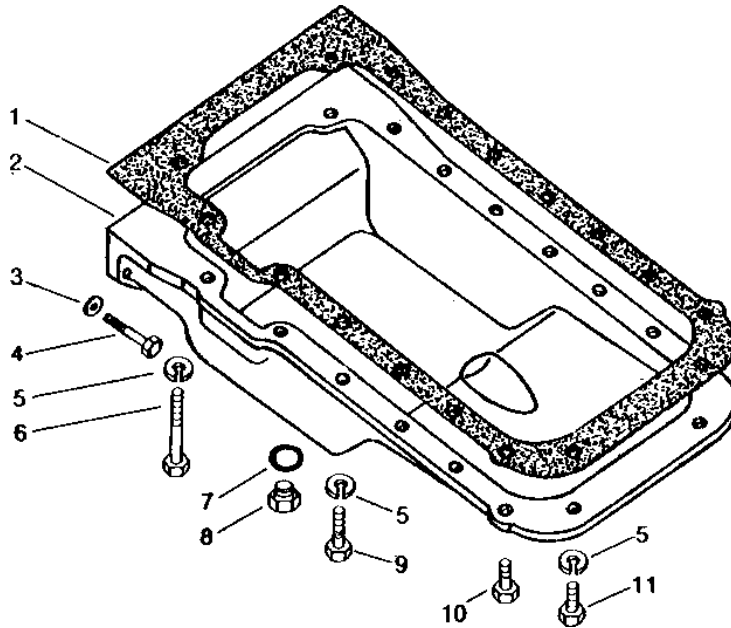

1B9

ENGINE

RWP4665 -UN-01JAN94

OIL PAN

RWP 4665

KEY	PART NO.	PART NAME	QTY	TRACTOR SERIAL NO.	REMARKS
1	T15018	GASKET	1	(SUB R98835)	
2	T15017	OIL PAN	1	(ROW-CROP OR ROW-CROP UTILITY) (NO LONGER AVAILABLE)	
	T16130	OIL PAN	1	(HI-CROP) (NO LONGER AVAILABLE)	
3	12H293	LOCK WASHER	4	7/16"	
4	19H1978	CAP SCREW	4	7/16" X 1-1/2"	
5	12H304	LOCK WASHER	15	3/8"	
6	19H1854	CAP SCREW	2	3/8" X 3-3/4"	
7	T13213	WASHER	1	(SUB FOR M10387)	
8	M1746T	DRAIN PLUG	1		
9	19H1765	CAP SCREW	1	3/8" X 1-3/4"	
10	R27693	SCREW	2		
11	19H2552	CAP SCREW	12	3/8" X 1-1/8"