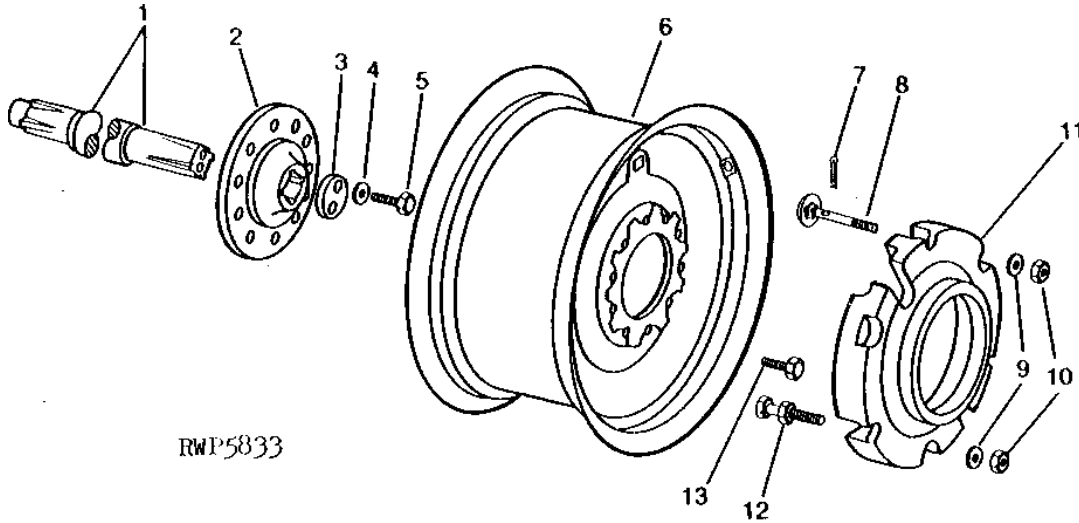

2H16

WHEELS, FRONT AXLES, SHEET METAL

REAR WHEELS AND WHEEL WEIGHTS (ROW-CROP UTILITY)

RWP5833 -UN-01JAN94

KEY	PART NO.	PART NAME	QTY	TRACTOR SERIAL NO.	REMARKS
1	T18029	SPINDLE	1	-011542	(NO LONGER AVAILABLE)
	T18031	SHAFT	1	011543-	(NO LONGER AVAILABLE)
2	T12610	HUB	1		(NO LONGER AVAILABLE)
3	T12584	RETAINER	1		
4	12H294	LOCK WASHER	2	5/8"	
5	19H2706	CAP SCREW	2	5/8" X 2", HS, SAE 8	
6	JD3015	RIM	1		(12.4 - 28" TIRES) (NO LONGER AVAILABLE)
	JD3016	RIM	1		(13.6 X 28" AND 14.9 X 28" TIRES) (SUB FOR JD3010)
	JD3027	RIM	1		(16.9 - 26" TIRES) (NO LONGER AVAILABLE)
7	11M7015	COTTER PIN	3	3.200 X 25 MM	
8	R28493	BOLT	3		(FIRST WEIGHT TO WHEEL)
9	12H294	LOCK WASHER	3	5/8"	
10	14H1039	NUT	3	5/8"	
11	T21689	WEIGHT	2		54KG (120 LBS) (NO LONGER AVAILABLE)
12	A4064R	BOLT	3		(SECOND AND ADDITIONAL WEIGHTS)
13	JD16	WHEEL BOLT	9