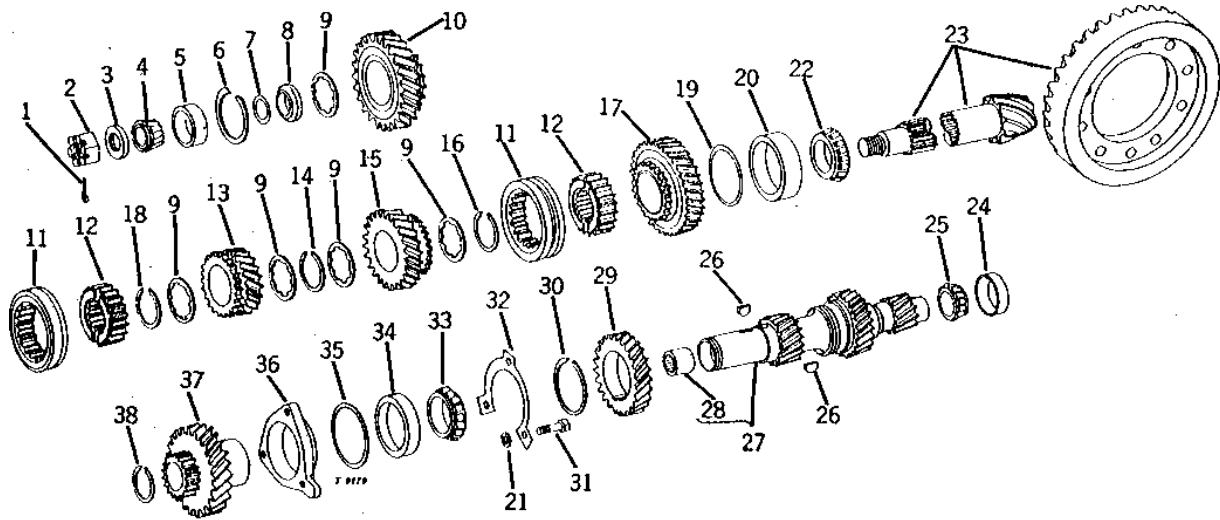

2B21

POWER TRAIN

T8179 -UN-01JAN94

SPEED CHANGE GEARS AND SHAFTS
(TRACTOR SERIAL NO. 042001-)

2B22

POWER TRAIN

SPEED CHANGE GEARS AND SHAFTS - CONTINUED
(TRACTOR SERIAL NO. 042001-)

KEY	PART NO.	PART NAME	QTY	TRACTOR SERIAL NO.	REMARKS
1	11M7087	COTTER PIN	1		4 X 40 MM
2	14H875	NUT	1		7/8"
3	T12387	WASHER	1	-046380	(NO LONGER AVAILABLE)
	T19411	WASHER	1	046381-	
4	JD7390	BEARING CONE	1	-046380	
	JD8990	BEARING CONE	1	046381-	
5	JD7415	BEARING CUP	1		
6	T13379	SNAP RING	1		
7	T12388	SHIM	AR		0.05 MM (.002") (SUB M2059T)
	M2057T	SHIM	AR		0.13 MM (.005") (SUB FOR T12389) (SUB AT146268)
	M2058T	SHIM	AR		0.25 MM (.010") (SUB FOR T12390) (SUB AT14268) (NO LONGER AVAILABLE)
8	T12391	SPACER	1		(NO LONGER AVAILABLE)
9	T19245	THRUST WASHER	5		
10	T19187	GEAR	1		(THIRD AND FOURTH SPEED) (NO LONGER AVAILABLE)
11	T31800	SHIFT COLLAR	2		(SUB FOR R26251 OR T23519) (SUB T80380)
12	T19192	STEERING GEAR	2		(NO LONGER AVAILABLE)
13	T19189	GEAR	1		(SEVENTH AND EIGHTH SPEED) (NO LONGER AVAILABLE)
14	T19243	SNAP RING	1		(NO LONGER AVAILABLE)
15	T19188	GEAR	1		(FIFTH AND SIXTH SPEED)
16	T19244	SNAP RING	1		(NO LONGER AVAILABLE)
17	T19186	GEAR	1		(FIRST AND SECOND SPEED) (NO LONGER AVAILABLE)
18	T19242	SNAP RING	1		
19	M4260T	SHIM	AR		0.05 MM (.002") (NO LONGER AVAILABLE)
	M4261T	SHIM	AR		0.13 MM (.005") (NO LONGER AVAILABLE)
	M4262T	SHIM	AR		0.25 MM (.010")
20	JD8240	BEARING CUP	1		
21	24H1307	WASHER	3		13/32" X 1" X 1/16"
22	JD8907	BEARING CONE	1		
23	AT17521	STEERING GEAR	1		(MARKED T19190, T17665 AND T12995) (MATCHED SET) (NO LONGER AVAILABLE)
24	JD8225	BEARING CUP	1		
25	JD8187	BEARING CONE	1		
26	26H15	SHAFT KEY	2		1/4" X 3/4"
27	AT12288	UNIVERSAL JOINT	1		(NO LONGER AVAILABLE)
28	JD8865	ROLLER BEARING	1		
29	T13165	STEERING GEAR	1		(MARKED T19190) (SEVENTH AND EIGHTH SPEED) (NO LONGER AVAILABLE)
30	B1876R	SNAP RING	1		
31	19H3219	CAP SCREW	3		3/8" X 1-3/8"
32	T12789	LOCK PLATE	1		
33	JD8171	BEARING CONE	1		
34	JD8217	BEARING CUP	1		
35	T31792	SHIM	AR		0.05 MM (.002") (SUB FOR T17199)
	T31793	SHIM	AR		0.13 MM (.005") (SUB FOR T17200)
	T31794	SHIM	AR		0.25 MM (.010") (SUB FOR T17201)
36	T17251	RETAINER	1		(NO LONGER AVAILABLE)
37	T13180	STEERING GEAR	1		(NO LONGER AVAILABLE)
38	T13179	SNAP RING	1