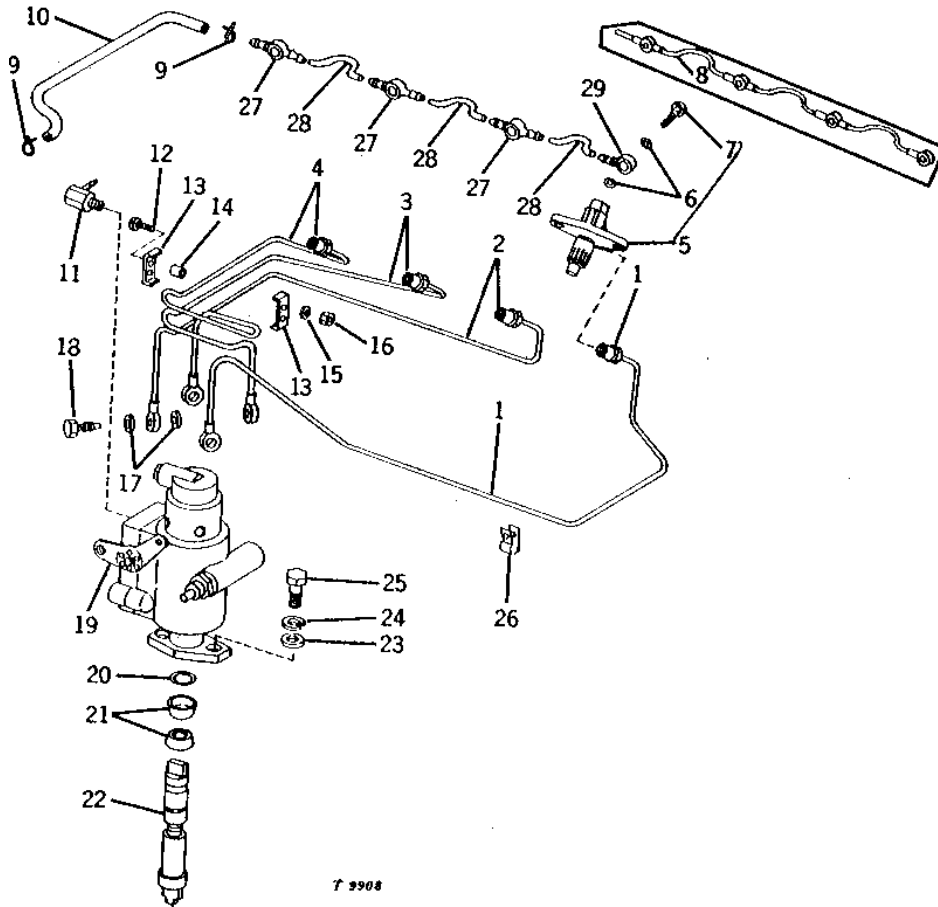

1E15

FUEL AND AIR

FUEL INJECTION SYSTEM (TRACTOR SERIAL NO. 042001-)

T9908 -UN-01JAN94

1E16

FUEL AND AIR

FUEL INJECTION SYSTEM - CONTINUED
(TRACTOR SERIAL NO. 042001-)

KEY	PART NO.	PART NAME	QTY	TRACTOR SERIAL NO.	REMARKS
1	AT17170	FUEL LINE	1		(NO. 1)
2	AT17171	FUEL LINE	1		(NO. 2)
3	AT17172	FUEL LINE	1		(NO. 3)
4	AT17173	FUEL LINE	1		(NO. 4)
5	AT17067	INJECTION NOZZLE	4		(NO LONGER AVAILABLE)
6	T18984	GASKET	8		
7	T18987	FITTING	4		(SUB R48694)
8	AT17169	HOSE FITTING	1	-054904	(SUB T19693 AND (3) T19692)
9	T13254	CLAMP	2		
10	.....	HOSE	1		451 MM (17-3/4") (MAKE FROM R68281)
11	AT17243	FITTING	NA		
12	21H1148	SCREW	4		0.190" X 3/4"
13	T18557	CLAMP	4		(NO LONGER AVAILABLE)
14	T18333	GROMMET	4		
15	12H246	LOCK WASHER	4		0.190"
16	14H778	NUT	4		0.190"
17	T20055	WASHER	8		
18	R26726	FITTING	4		
19	AT16518	FUEL PUMP	1		(NO LONGER AVAILABLE)
20	R460R	O-RING	1		
21	T11290	SEAL	2		
22	T11289	DRIVE SHAFT	NA		
23	24H1136	WASHER	2		11/32" X 11/16" X 0.065", (SUB FOR L1198T)
24	12H303	LOCK WASHER	2		5/16"
25	19H1849	CAP SCREW	2		5/16" X 1-1/4"
26	T23843	CLIP	1		(SUB FOR T19108)
27	T19692	FITTING	3	054905-	
28	.....	HOSE	3	054905-	96 MM (3-25/32") (MAKE FROM R68281)
29	T19693	FITTING	1	054905-	(NO LONGER AVAILABLE)