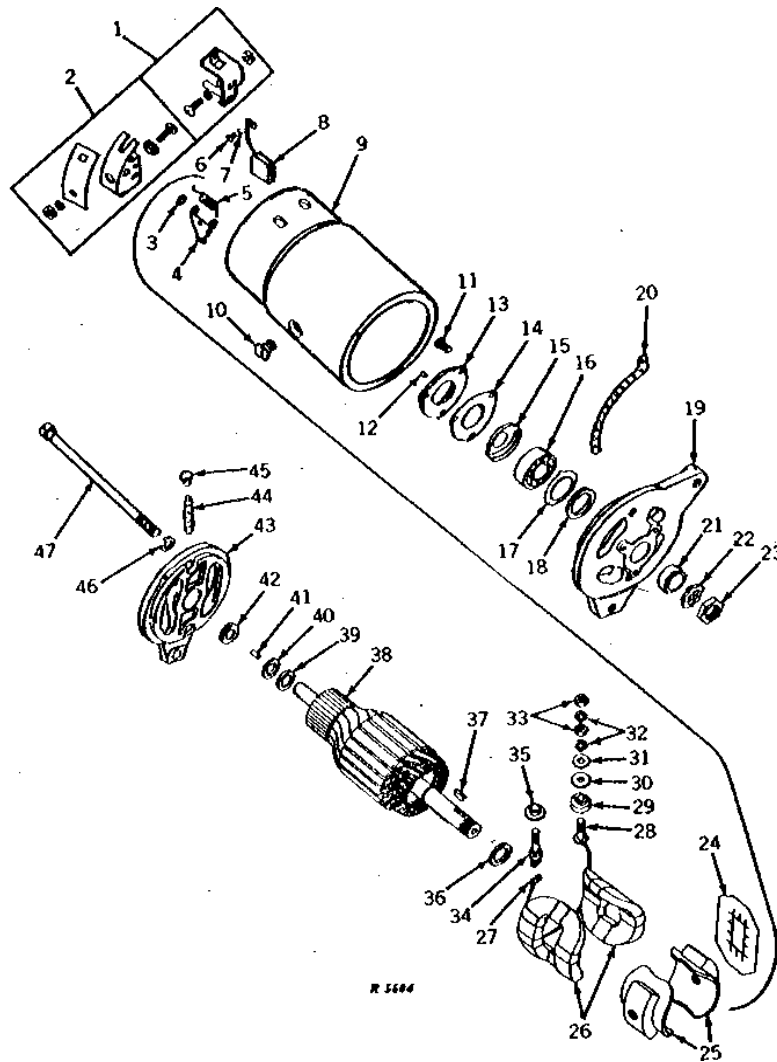

1H7

ELECTRICAL

GENERATOR ASSEMBLY
(REPLACEMENT)
(DELCO-REMY NO. 1947579)

R5504 -UN-01JAN94

1H8

ELECTRICAL

**GENERATOR ASSEMBLY - CONTINUED
(REPLACEMENT)
(DELCO-REMY NO. 1947579)**

KEY	PART NO.	PART NAME	QTY	TRACTOR SERIAL NO.	REMARKS
1	AR11100	HOLDER	1		(SET) (NO LONGER AVAILABLE)
2	AR40217	HOLDER	1		(SET)
3	T11651	SHIM	2		(NO LONGER AVAILABLE)
4	T11649	ARM	2		
5	T11652	SPRING	2		
6	21H1309	SCREW	2		0.138" X 1/4"
7	12H314	LOCK WASHER	2		0.138"
8	AR11074	BRUSH	2		
9	.....	HOUSING	1		(ORDER TY1440)
10	21H1280	SCREW	2		3/8" X 3/4", (SUB FOR T18353)
11	21H1127	SCREW	1		0.190" X 7/16"
12	R11087	DOWEL PIN	1		
13	R11109	PLATE	1		(NO LONGER AVAILABLE)
14	R11110	GASKET	1		
15	R11205	OIL SLINGER	1		(NO LONGER AVAILABLE)
16	JD9449	BALL BEARING	1		(SUB FOR JD9281)
17	R11204	PLATE	1		(NO LONGER AVAILABLE)
18	R11089	WASHER	1		
19	R11203	FRAME	1		(NO LONGER AVAILABLE)
20	R11200	BRACKET	1		(NO LONGER AVAILABLE)
21	T11648	LOCKING COLLAR	1		
22	T10745	WASHER	1		
23	R11049	NUT	1		
24	R11160	INSULATOR	2		
25	R11161	SHOE	2		(NO LONGER AVAILABLE)
26	AR11101	FIELD WINDING COIL	1		(NO LONGER AVAILABLE)
27	R32018	TERMINAL	1		(SUB FOR R11043)
28	AR40436	STUD	1		(SUB FOR 1858749)
29	1858749	INSULATOR	1		(SUB AR40436)
30	R11098	WASHER	1		(NO LONGER AVAILABLE)
31	24H1287	WASHER	2		9/32" X 5/8" X 0.065"
32	12H316	LOCK WASHER	1		0.216"
33	14H608	NUT	1		0.216"
34	T11656	STUD	1		
35	R11113	WASHER	1		
36	R11088	WASHER	1		
37	26H72	SHAFT KEY	1		1/8" X 5/8"
38	AR11118	ARMATURE	1		(NO LONGER AVAILABLE)
39	R11165	CAP	1		(NO LONGER AVAILABLE)
40	R11164	WASHER	1		(NO LONGER AVAILABLE)
41	R11086	DOWEL PIN	1		
42	R11202	RETAINER	1		(NO LONGER AVAILABLE)
43	AR11117	FRAME	1		(NO LONGER AVAILABLE)
44	R11201	WICK	1		
45	E2302RT	OIL CUP	1		
46	12H303	LOCK WASHER	2		5/16"
47	R11158	BOLT	2		(NO LONGER AVAILABLE)
..	AR21906	GENERATOR	1		(20 AMP) (SUB TY1440)
..	TY1440	GENERATOR	1		(REMANUFACTURED) (20 AMP) (SUB FOR AR21906)