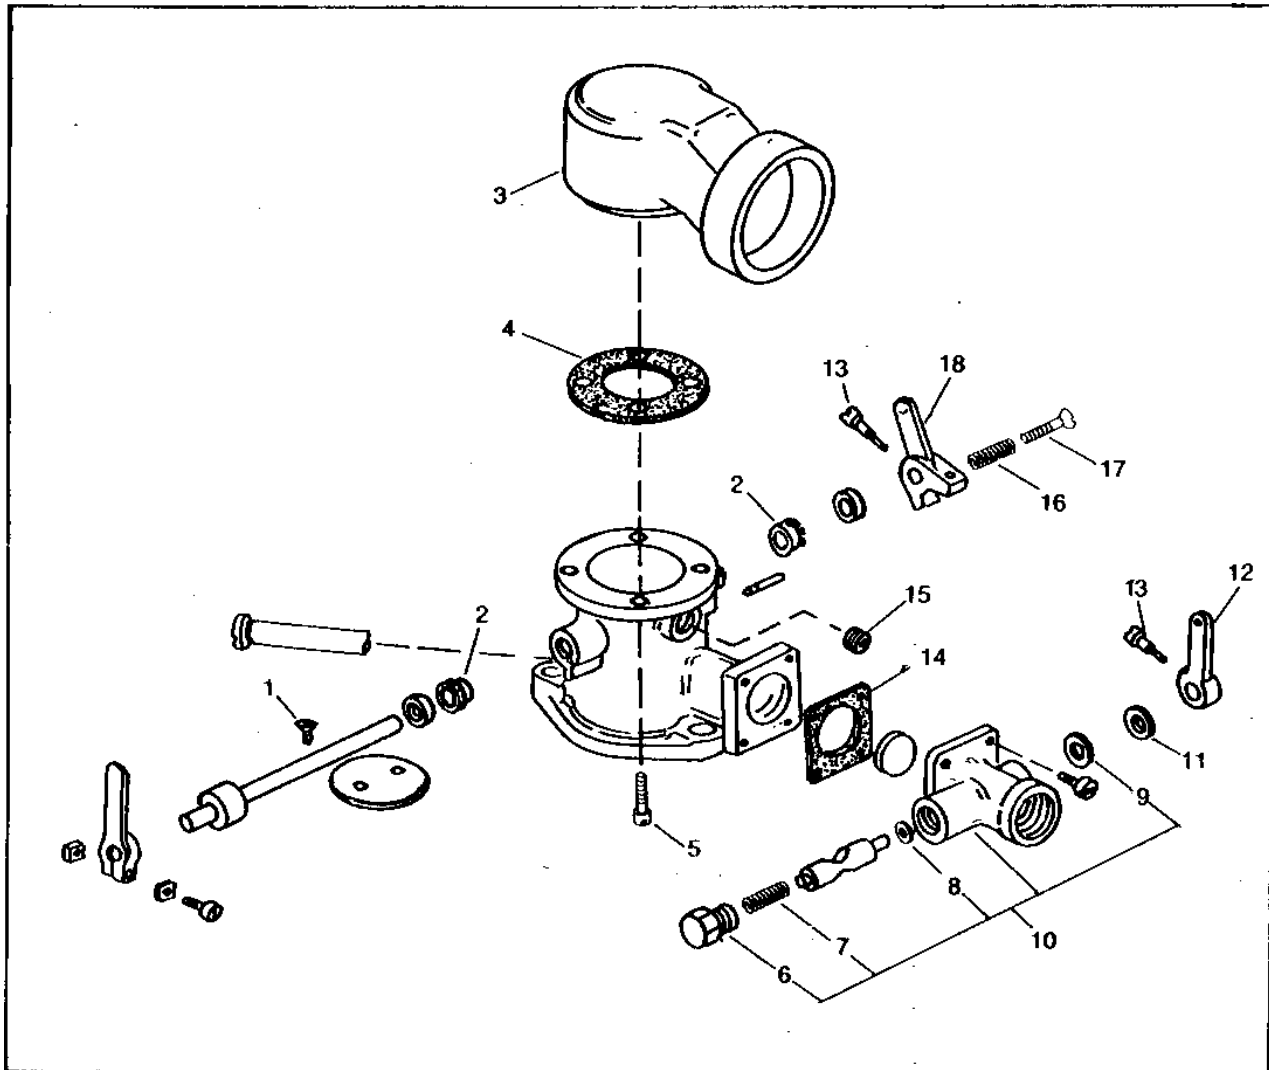

1E10

FUEL AND AIR

CARBURETOR
(LP-GAS)
(MARVEL SCHEBLER NO. 3C-705LE)
(TRACTOR SERIAL NO. XXXXXX-)

RWP4674 -UN-01JAN94

RWP 4674

1E11

FUEL AND AIR

CARBURETOR - CONTINUED
(LP-GAS)
(MARVEL SCHEBLER NO. 3C-705LE)
(TRACTOR SERIAL NO. XXXXXX-)

KEY	PART NO.	PART NAME	QTY	TRACTOR SERIAL NO.	REMARKS
1	T26396	SCREW	2		(NO LONGER AVAILABLE)
2	R10194	PACKING	2		
3	R52194	HORN	1		(NO LONGER AVAILABLE)
4	R52192	GASKET	1		(NO LONGER AVAILABLE)
5	AT14321	SCREW	4		(NO LONGER AVAILABLE)
6	R10194	PACKING	2		
7	B17700	SPRING	1		(NO LONGER AVAILABLE)
8	B17707	WASHER	1		(NO LONGER AVAILABLE)
9	T26403	SEAL	1		(NO LONGER AVAILABLE)
10	AT24376	VALVE	1		(NO LONGER AVAILABLE)
11	B17681	SEAL	1		(NO LONGER AVAILABLE)
12	R45666	LEVER	1		(NO LONGER AVAILABLE)
13	T16106	SET SCREW	2		(NO LONGER AVAILABLE)
14	T26398	GASKET	1		(NO LONGER AVAILABLE)
15	T26408	PIPE PLUG	1		(NO LONGER AVAILABLE)
16	R10104	SPRING	1		
17	21H977	SCREW	1		0.164" X 3/4"
18	R42715	LEVER	1		(NO LONGER AVAILABLE)
19	AR98943	CARBURETOR	1		(NO LONGER AVAILABLE)