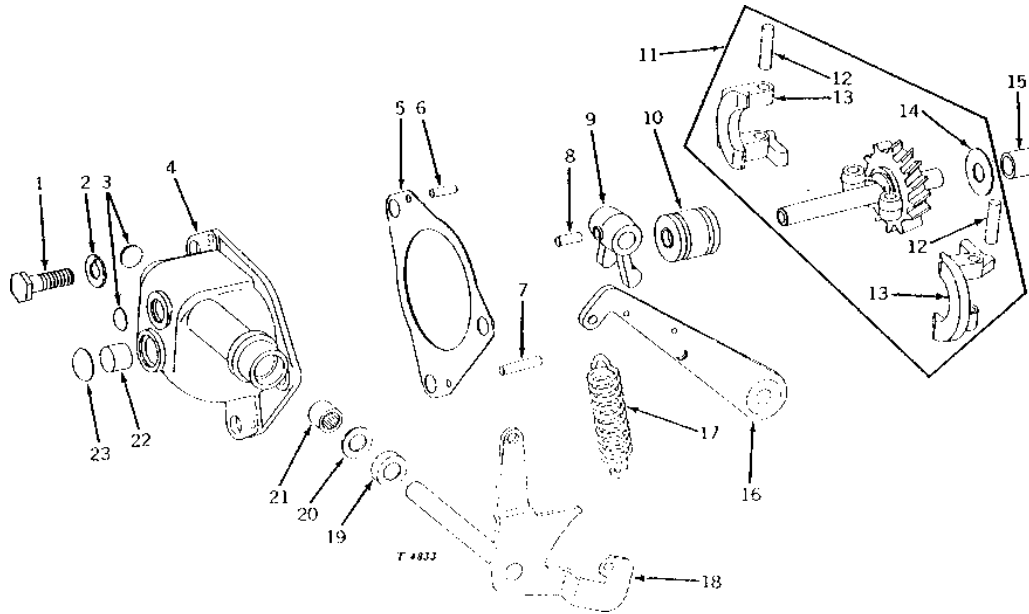

1F18

FUEL AND AIR

**GOVERNOR ASSEMBLY
(GASOLINE AND LP-GAS)
(TRACTOR SERIAL NO. 010001-019239)**

T4833 -UN-01JAN94

KEY	PART NO.	PART NAME	QTY	TRACTOR SERIAL NO.	REMARKS
1	19H2552	CAP SCREW	3		3/8" X 1-1/8"
2	12H304	LOCK WASHER	3		3/8"
3	30H7	PLUG	2		(A) 5/8"
4	AT320T	CASE	1		(A) (NO LONGER AVAILABLE)
5	M276T	GASKET	1		
6	L4128T	DOWEL PIN	1		(NO LONGER AVAILABLE)
7	L4129T	DOWEL PIN	1	-013518	(USE WITH AT13819)
	T16475	PIN	1	-013518	(USE WITH AT15454)
	T16470	PIN	1	013519-	(NO LONGER AVAILABLE)
8	25H50	GROOVE PIN	1		(A) 5/32" X 3/4"
9	L4158T	GOVERNOR	1		(A)
10	AL2691T	THRUST BEARING	1		(SUB AL2679T AND (2) L4299T)
11	AT318T	SHAFT	1		(NO LONGER AVAILABLE)
12	M1817T	DOWEL PIN	2		(SUB R42883)
13	M1683T	WEIGHT	2		
14	L4177T	WASHER	1		
15	L4266T	BUSHING	1		
16	AT12139	LEVER	1		(NO LONGER AVAILABLE)
17	T15508	SPRING	1		
18	AT13785	LEVER	1		(A) (NO LONGER AVAILABLE)
19	L4183T	RETAINER	1		(A)
20	L4176T	WASHER	1		(A)
21	JD8833	NEEDLE BEARING	1		(A)
22	L4265T	BUSHING	1		(A)
23	30H9	PLUG	1		(A) 3/4"
..	AT13784	CASE	1		(NO LONGER AVAILABLE)

(A) INCLUDED IN AT13784