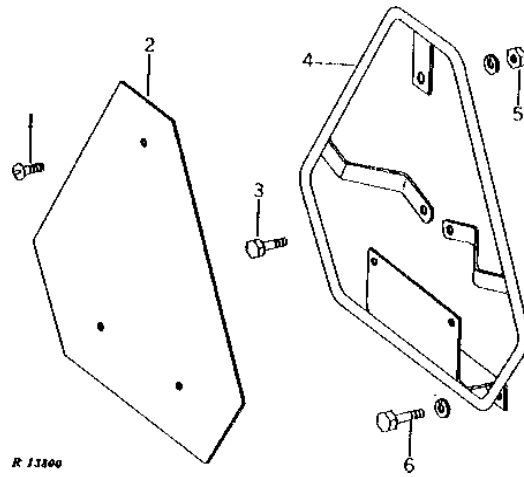

- (A) HI-CROP
- (B) ROW-CROP
- (C) ROW-CROP UTILITY

2J6

OPERATOR'S STATION

R13800 -UN-01JAN94

SLOW MOVING VEHICLE EMBLEM

KEY	PART NO.	PART NAME	QTY	TRACTOR SERIAL NO.	REMARKS
1	21H1301	SCREW	3		
2	JD5403	SMV EMBLEM	1		0.190" X 1/2" (SUB TY2615)
3	19H1900	CAP SCREW	2		5/16" X 3/4"
4	AR46282	SUPPORT	1		
5	14H778	NUT	3		0.190"
	12H246	LOCK WASHER	3		0.190"
6	19H1847	CAP SCREW	2		5/8" X 2-1/2"
	12H303	LOCK WASHER	2		5/16"