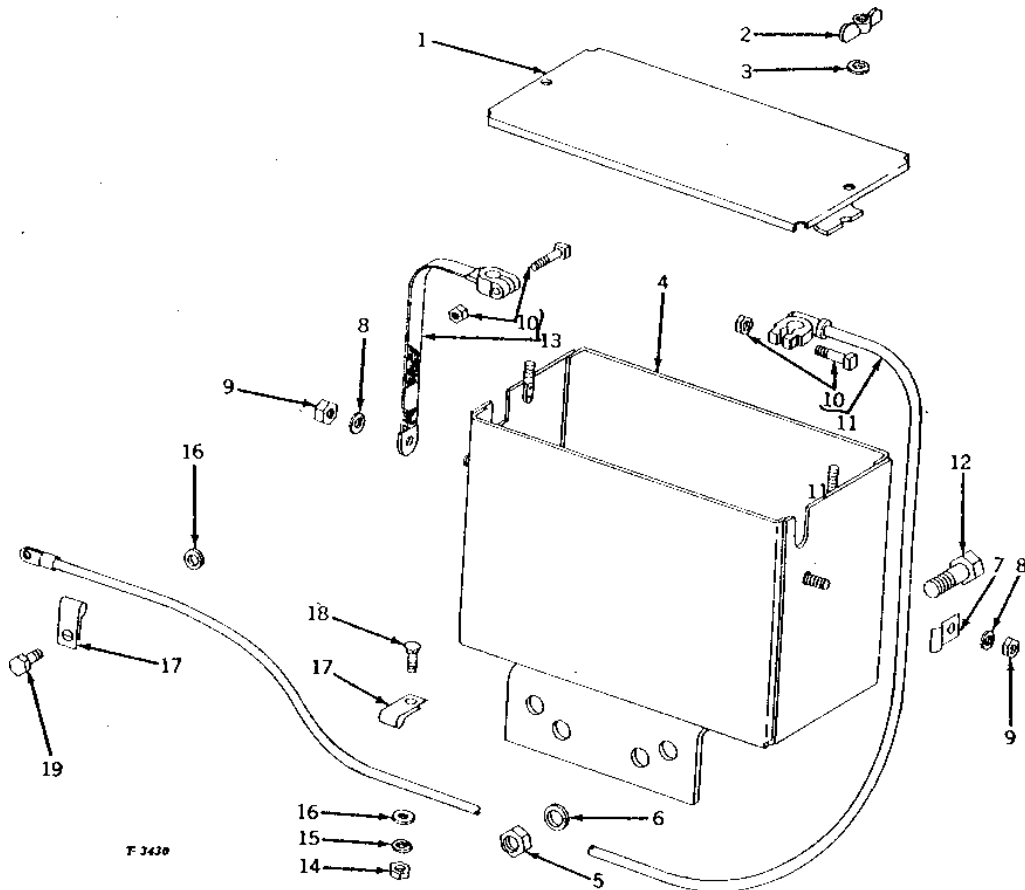

213

WHEELS, FRONT AXLES, SHEET METAL

AUXILIARY BATTERY BOX (ROW-CROP UTILITY) (DIESEL)

T3430 -UN-01JAN94

214

WHEELS, FRONT AXLES, SHEET METAL

AUXILIARY BATTERY BOX - CONTINUED
(ROW-CROP UTILITY)
(DIESEL)

KEY	PART NO.	PART NAME	QTY	TRACTOR SERIAL NO.	REMARKS
1	AT14365	COVER	1		(NO LONGER AVAILABLE)
2	14H844	WING NUT	2		1/4"
3	24H1287	WASHER	2		9/32" X 5/8" X 0.065"
4	AT14366	BOX	1		(NO LONGER AVAILABLE)
5	14H1039	NUT	2		5/8"
6	12H294	LOCK WASHER	2		5/8"
7	R27720	CLAMP	1		
8	12H304	LOCK WASHER	2		3/8"
9	14H1076	NUT	2		3/8"
10	AM505T	BOLT	2		
11	AR20566	CABLE	1		
12	19H2588	CAP SCREW	2		5/8" X 1-7/8"
13	AM348T	GROUND CABLE	1		
14	14H785	NUT	1		5/16"
15	12H303	LOCK WASHER	1		5/16"
16	24H1685	WASHER	1		11/32" X 47/64" X 0.083"
17	B2474R	ANGLE	4		(NO LONGER AVAILABLE)
18	03H1524	BOLT	1		5/16" X 1"
19	19H2127	CAP SCREW	2		5/16" X 7/8"