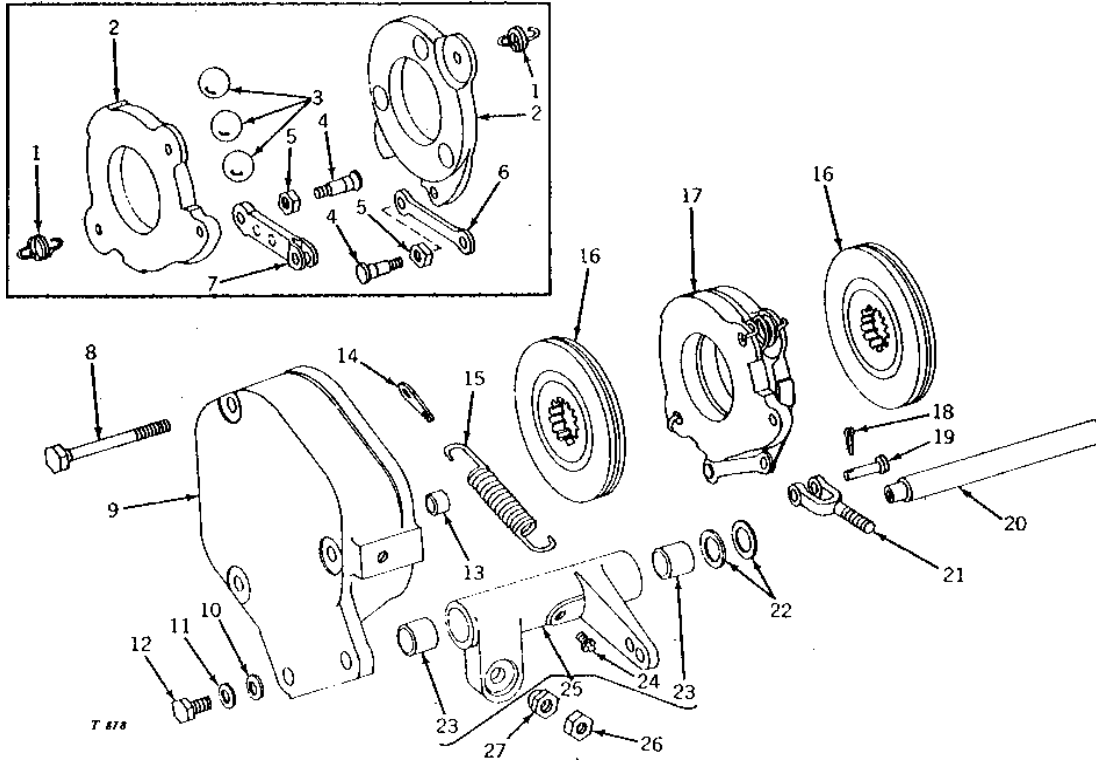

2C25

STEERING AND BRAKES

T878 -UN-01JAN94

BRAKE ASSEMBLY (ROW-CROP AND ROW-CROP UTILITY)

KEY	PART NO.	PART NAME	QTY	TRACTOR SERIAL NO.	REMARKS
1	M831T	SPRING	2		
2	T13737	DISK	2		
3	M830T	BALL	3		
4	M834T	STUD	2		
5	14H882	NUT	2	5/16"	
6	T13739	LINK	1		
7	T13738	CLEVIS	1	(SUB T13739)	
8	19H2058	CAP SCREW	3	7/16" X 3-3/4", (SUB FOR M1949T)	
9	T12366	HOUSING	1	(NO LONGER AVAILABLE)	
10	24H1305	WASHER	1	13/32" X 13/16" X 0.065"	
11	12H304	LOCK WASHER	1	3/8"	
12	19H1936	CAP SCREW	1	3/8" X 3/4"	
13	M827T	BUSHING	2		
14	C485R	CLIP	1	(NO LONGER AVAILABLE)	
15	T12807	SPRING	1		
16	AT12312	DISK	2		
17	AT11656	DISK	1		
18	11M7081	COTTER PIN	1	0.098" X 0.787"	
19	P48769	PIN	1	(SUB FOR L4668T)	
20	T12548	SHAFT	1	(NO LONGER AVAILABLE)	
21	T19037	YOKE	1	(SUB FOR M948T)	
22	24H1265	WASHER	AR	-029000	13/16" X 1-1/4" X 0.060"
23	M1640T	BUSHING	2	-029000	
24	JD7781	LUBRICATION FITTING	1		
25	AT11681	LEVER	1	(NO LONGER AVAILABLE)	
	AT11682	LEVER	1	(NO LONGER AVAILABLE)	
26	14H774	NUT	1	3/8"	
27	M949T	NUT	1