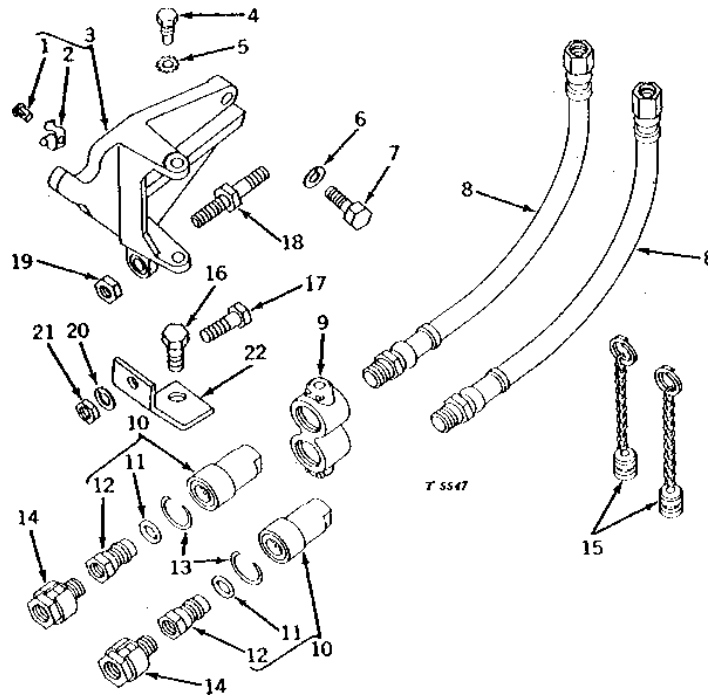

2F21

HYDRAULICS

T5547 -UN-01JAN94

BREAKAWAY COUPLING AND COUPLING BRACKET (TRACTOR SERIAL NO. 010001-019239)

KEY	PART NO.	PART NAME	QTY	TRACTOR SERIAL NO.	REMARKS
1	T12643	STUD	2		(NO LONGER AVAILABLE)
2	R2618R	CLIP	2		(NO LONGER AVAILABLE)
3	AT13890	BRACKET	1		(MARKED T15598) (NO LONGER AVAILABLE)
4	F3068R	BOLT	2		
5	12H325	LOCK WASHER	2	7/16"	
6	12H301	LOCK WASHER	2	1/2"	
7	19H2473	CAP SCREW	2	1/2" X 1-3/4"	
8	AM2952T	HYDRAULIC HOSE	2		
9	F3067R	SOCKET	1		
10	AF3000R	HYD. QUICK-CONNECT COUPLER	2		(SUB CH14618 AND C14619)
11	R495R	O-RING	2		
12	AF3212R	HYD. QUICK-CONNECT COUPLER	2		(SUB C14618)
13	F3069R	SNAP RING	2		
14	AF3798R	RELIEF VALVE	2		
15	AF3001R	PLUG	2		
16	19H1756	CAP SCREW	1	5/8" X 1-1/2"	
17	19H2550	CAP SCREW	1	1/2" X 1-5/8"	
18	T15728	STUD	1		(NO LONGER AVAILABLE)
19	14H826	NUT	1	1/2"	
20	12H301	LOCK WASHER	1	1/2"	
21	14H1040	NUT	1	1/2"	
22	T17282	SUPPORT	1		(LESS ROCKSHAFT) (NO LONGER AVAILABLE) (SUB FOR T15958)