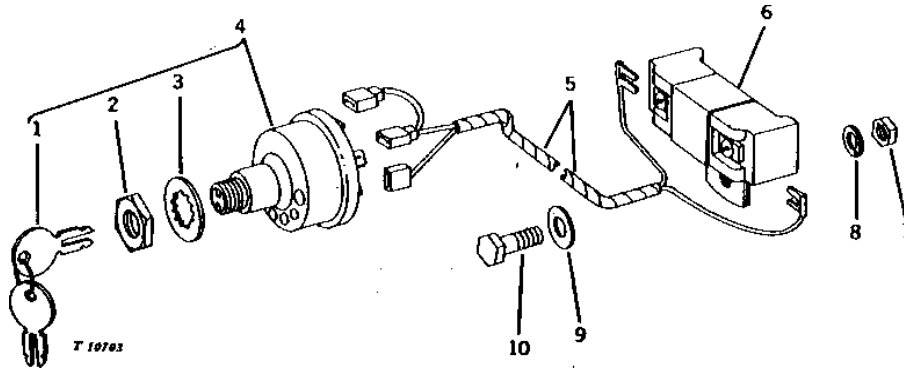

1121

ELECTRICAL

IGNITION SWITCH REPLACEMENT KIT (GASOLINE AND LP-GAS)

T10703 -UN-01JAN94

KEY	PART NO.	PART NAME	QTY	TRACTOR SERIAL NO.	REMARKS
1	A4700R	KEY	2		
2	T15969	NUT	1		
3	12M7038	LOCK WASHER	1	0.650"	
4	AT21567	SWITCH	1		
5	AT21419	WIRING HARNESS	1		
6	AA5791R	RESISTOR	1		
7	14H785	NUT	1	5/16"	
8	12H303	LOCK WASHER	1	5/16"	
9	24H1290	WASHER	1	21/64" X 3/4" X 0.035"	
10	19H1813	CAP SCREW	1	5/16" X 5/8"	
..	AT21418	KIT	1		IGNITION SWITCH, (SUB FOR AR26528)