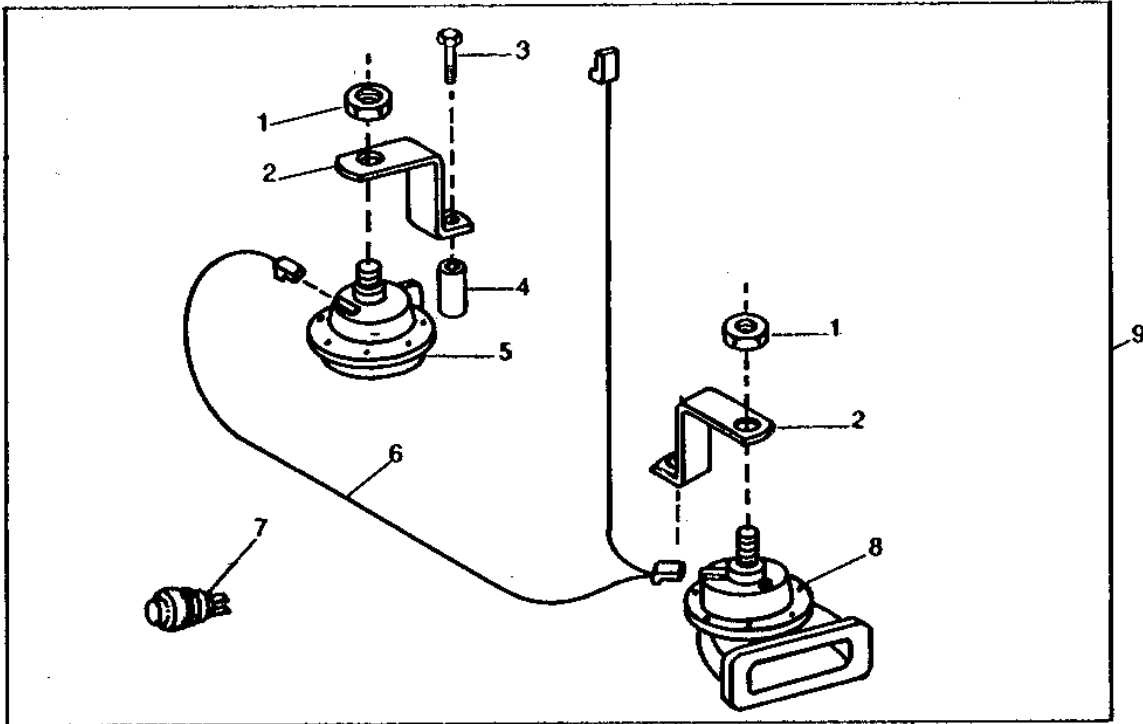

1119

ELECTRICAL

RWP4155 -UN-01JAN94

HORN

RWP4155

KEY	PART NO.	PART NAME	QTY	TRACTOR SERIAL NO.	REMARKS
1	R11278	NUT	2		
2	R75833	BRACKET	2		(SUB FOR R66069)
3	19H1726	CAP SCREW	2		3/8" X 2-1/4"
4	28H3381	SPACER	1		
5	AT39043	HIGH NOTE HORN	1		
6	AR85578	WIRING HARNESS	1		
7	AL17684	PUSH BUTTON	1		
8	R64700	LOW NOTE HORN	1		
9	RE12715	HORN	1		(CA)