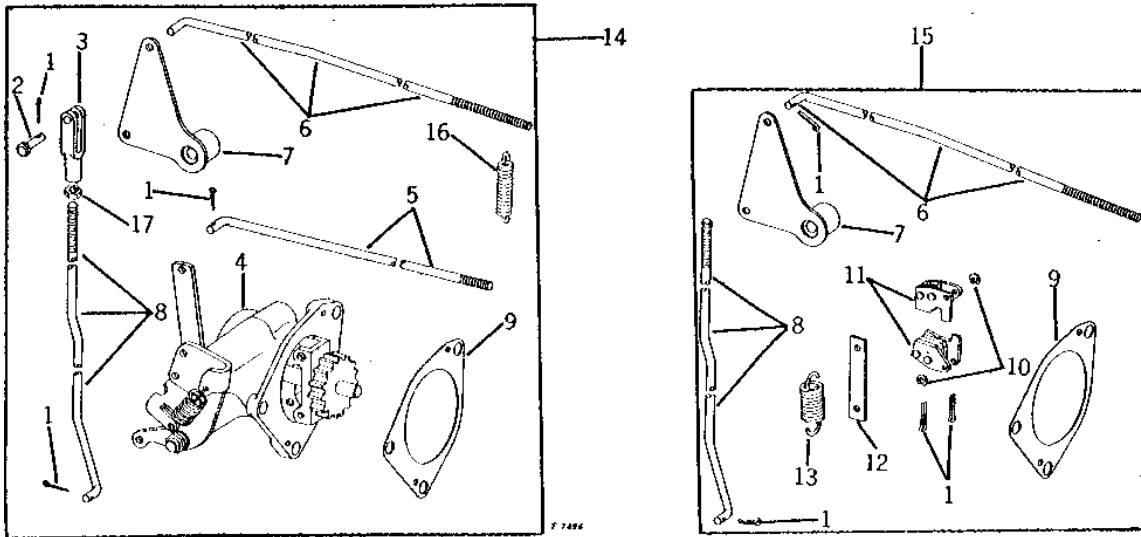

1F21

FUEL AND AIR

GOVERNOR CONVERSION KITS (TRACTOR SERIAL NO. 010001-029000)

T7494 -UN-01JAN94

KEY	PART NO.	PART NAME	QTY	TRACTOR SERIAL NO.	REMARKS
1	11M7077	COTTER PIN	4		1.600 X 25 MM
2	L4667T	PIN	1	-019239	(SUB R72660 AND 11M7081)
3	M3742T	YOKE	1	-019239	
4	AT16750	GOVERNOR	1	-019239	
5	T18821	HOOK BOLT	1	-019239	(NO LONGER AVAILABLE)
6	T18942	ROD	1		(NO LONGER AVAILABLE)
7	AT17181	LEVER	1		(NO LONGER AVAILABLE)
8	T18644	ROD	1		(NO LONGER AVAILABLE)
9	M276T	GASKET	1		
10	P47893	SNAP RING	2	019240-	
11	AT16172	WEIGHT	2	019240-	
12	T18756	STRAP	1	019240-	(NO LONGER AVAILABLE)
13	T18604	SPRING	1	019240-	
14	.....	KIT	1	-019239	GOVERNOR IMPROVEMENT
15	.....	KIT	1	019240-	GOVERNOR IMPROVEMENT
16	T15740	SPRING	1	-019239	
17	14H860	NUT	1	-019239	1/4"